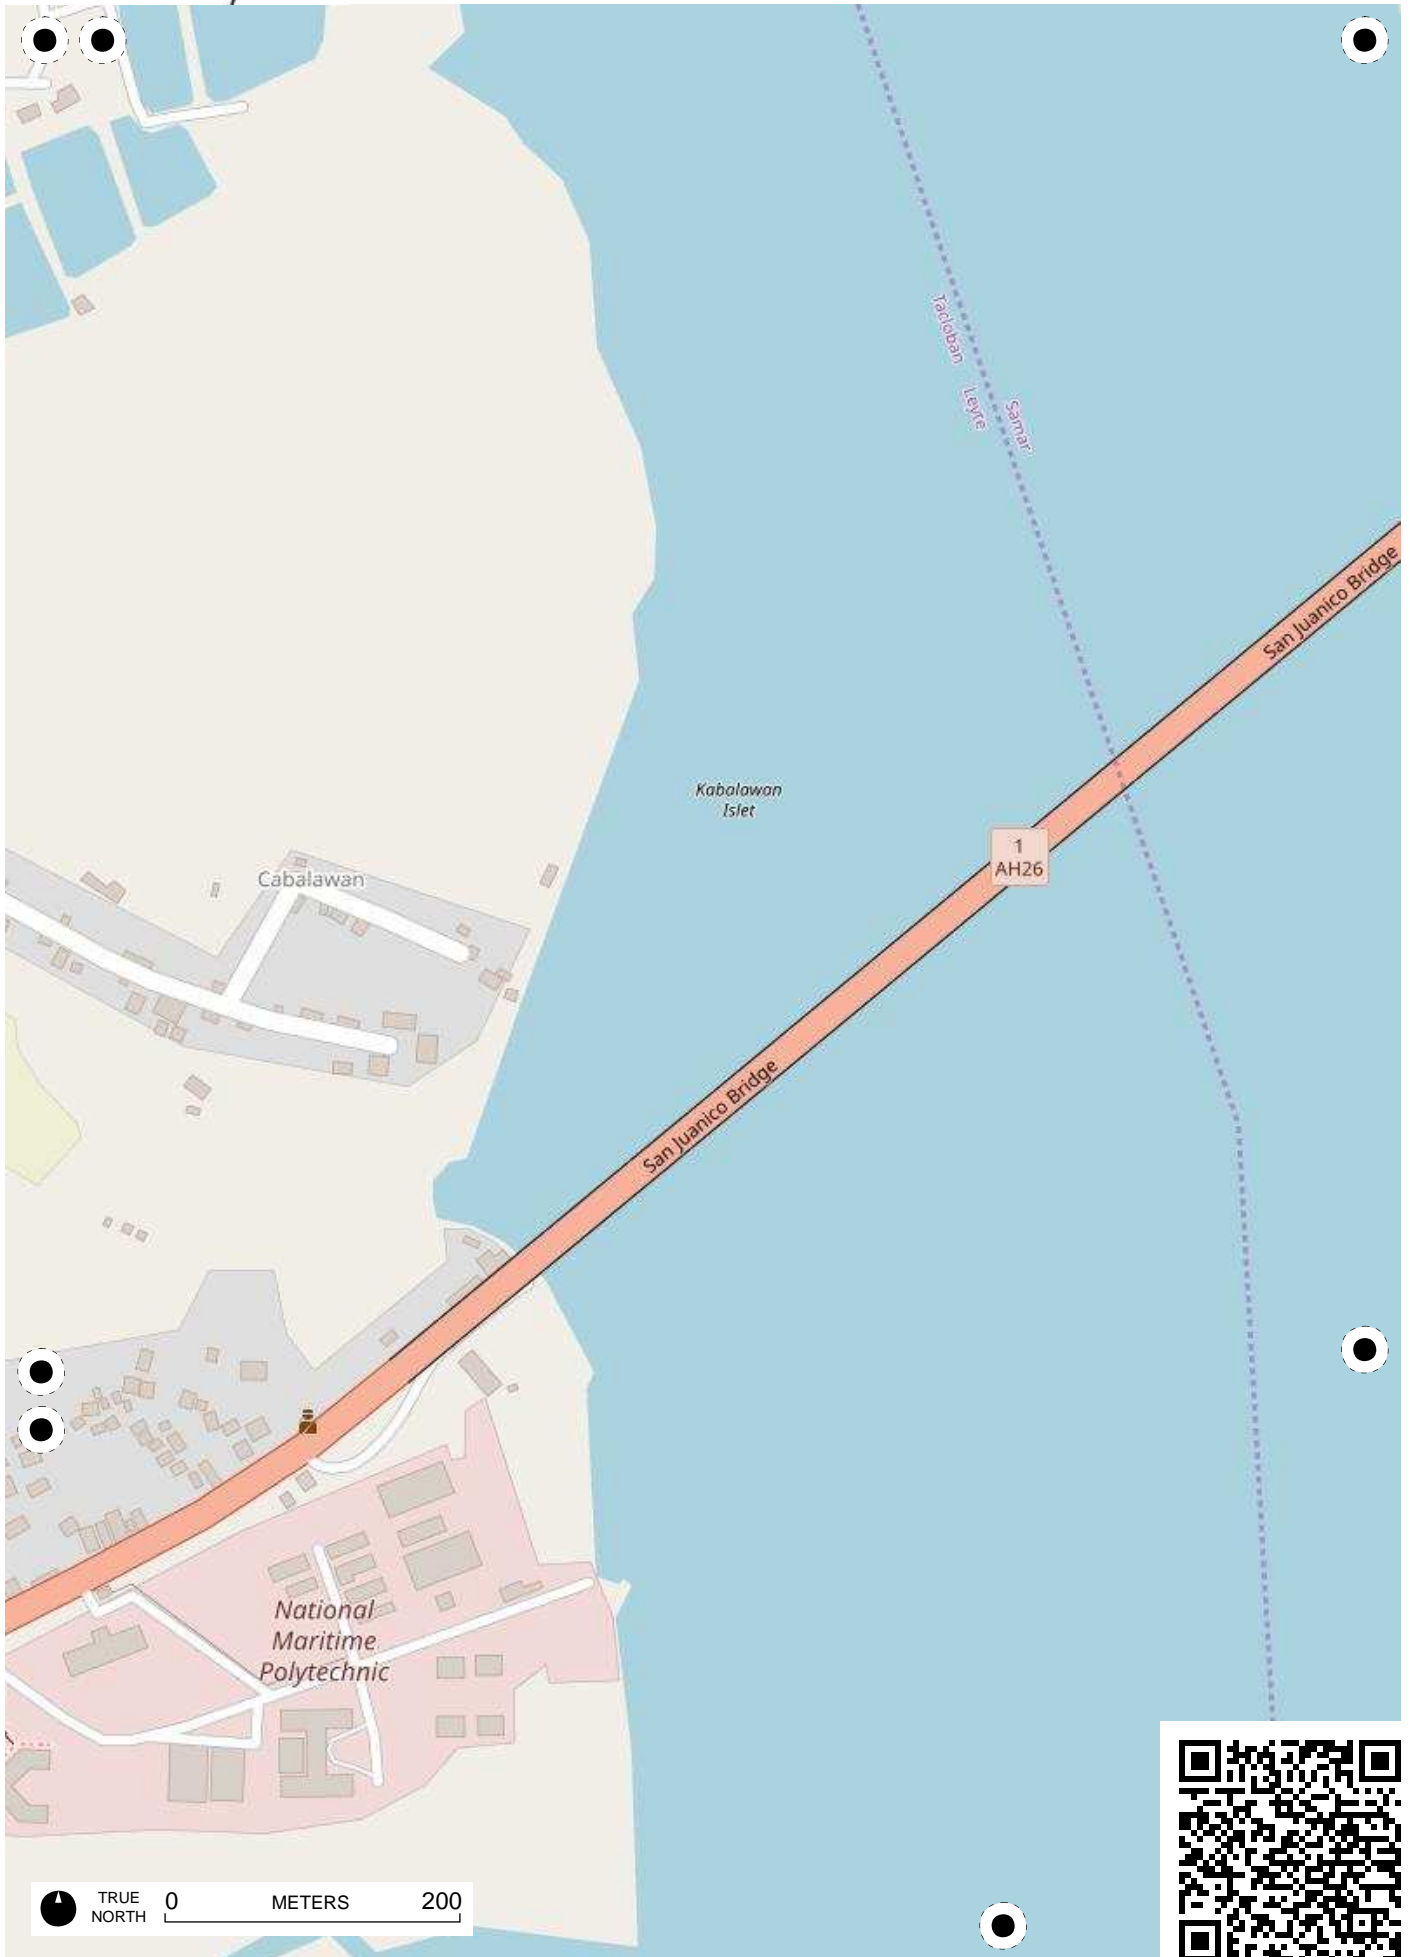

TRUE NORTH 0 METERS 200

TRUE NORTH 0 METERS 200

# Field Papers

Barangay 93 Bagacay Tacloban City, Leyte Philippines

<http://fieldpapers.org/atlasses/5nt5k7jw/B1>

TRUE NORTH 0 METERS 200

# Field Papers

Barangay 93 Bagacay Tacloban City, Leyte Philippines  
<http://fieldpapers.org/atlas/5nt5k7jw/B3>

TRUE NORTH 0 METERS 200

TRUE NORTH 0 METERS 200

# Field Papers

Barangay 93 Bagacay Tacloban City, Leyte Philippines  
<http://fieldpapers.org/atlasses/5nt5k7jw/C3>

TRUE NORTH 0 METERS 200