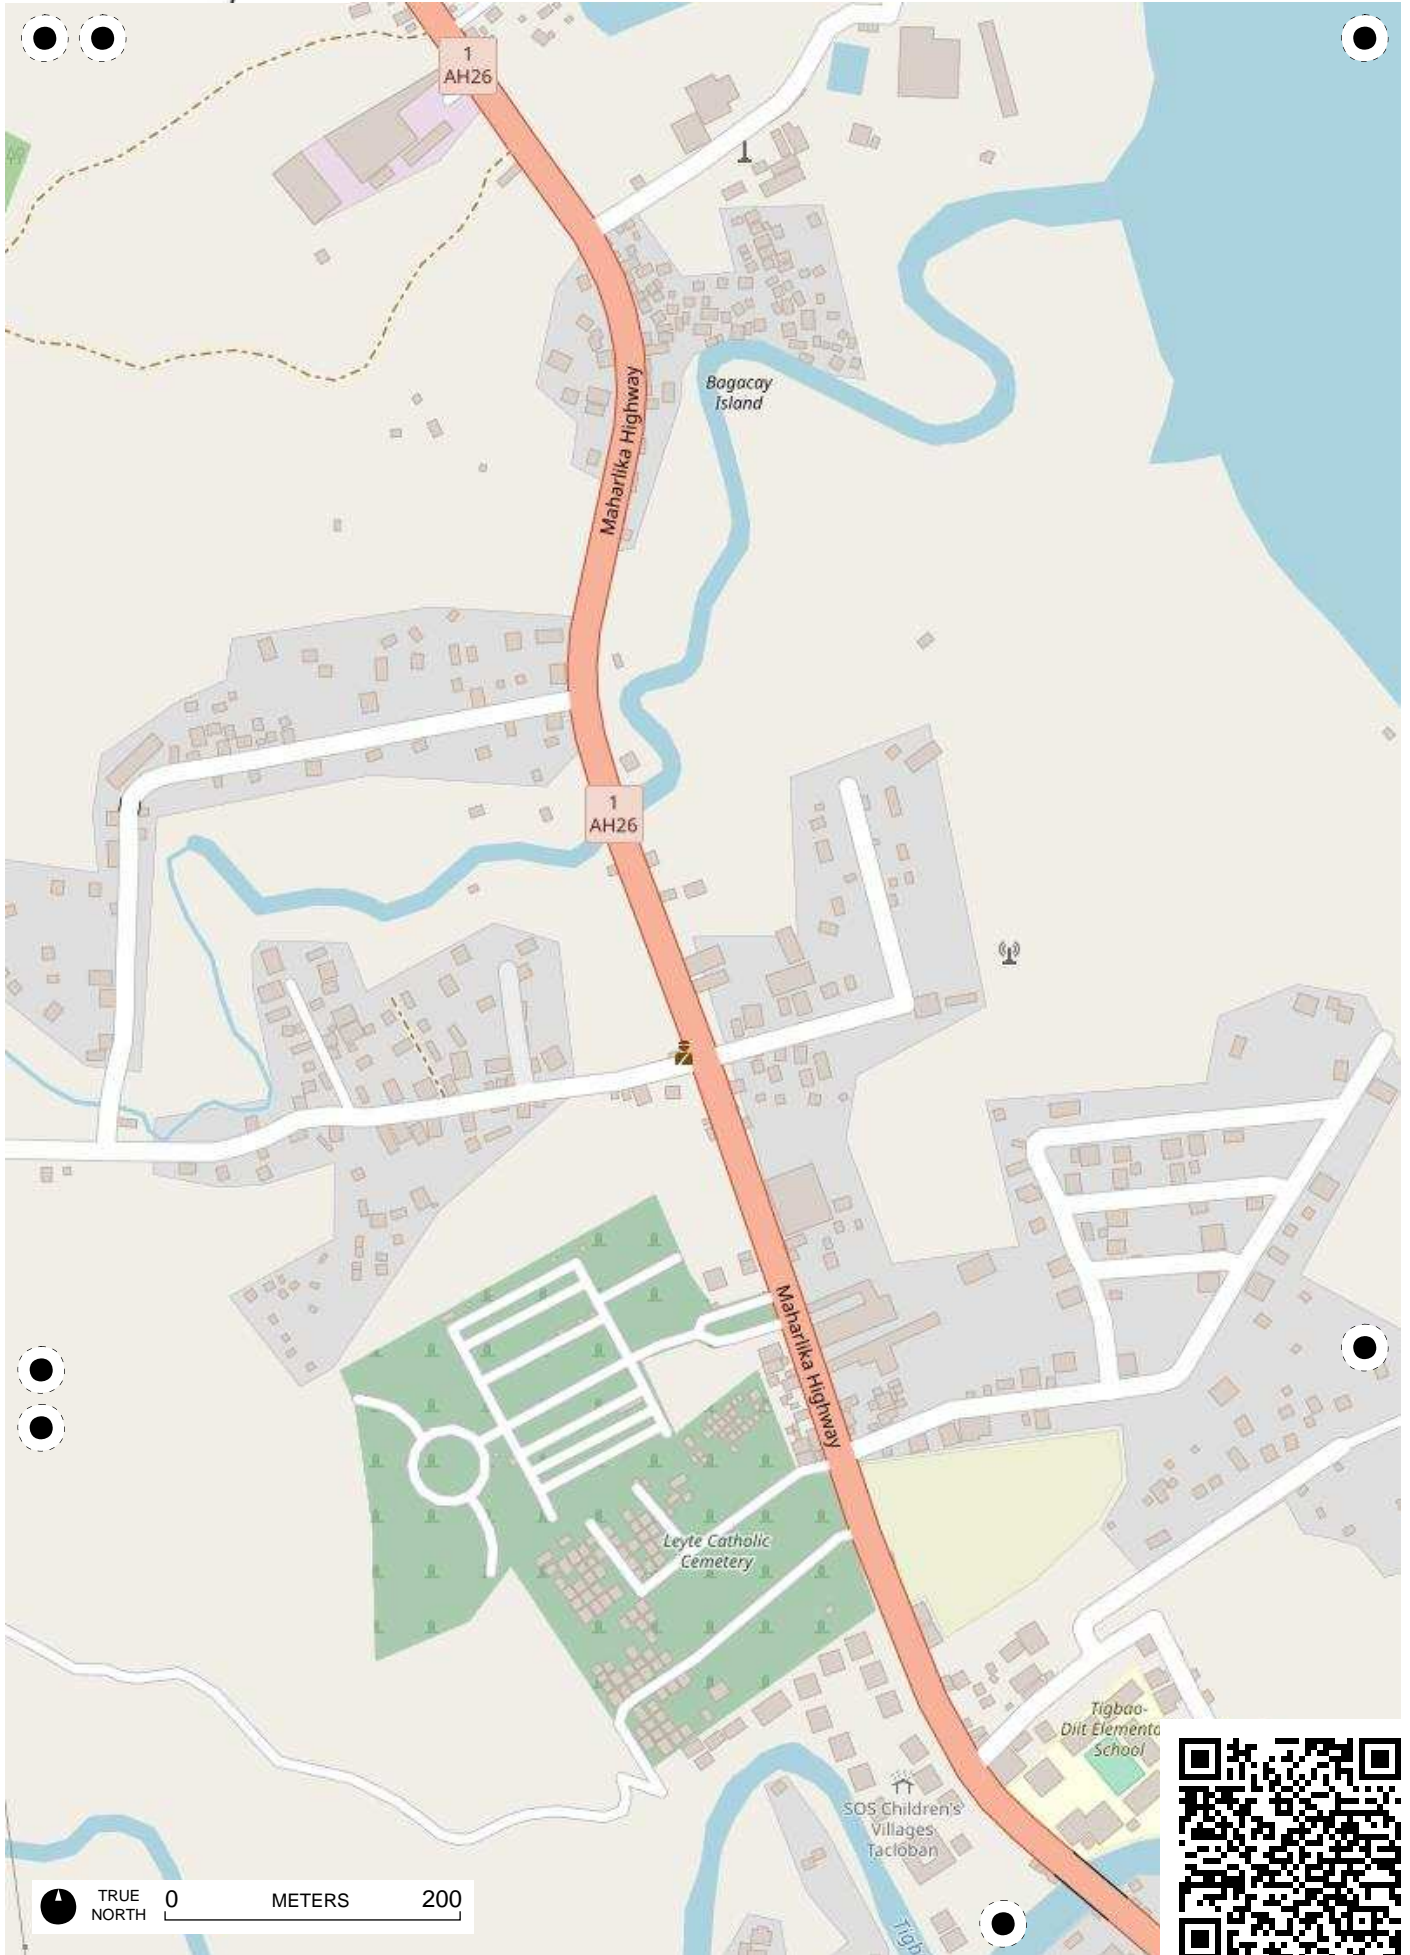

# Field Papers

Barangay 93 Bagacay Tacloban City, Leyte Philippines

<http://fieldpapers.org/atlas/5nt5k7jw/D2>

TRUE NORTH 0 METERS 200