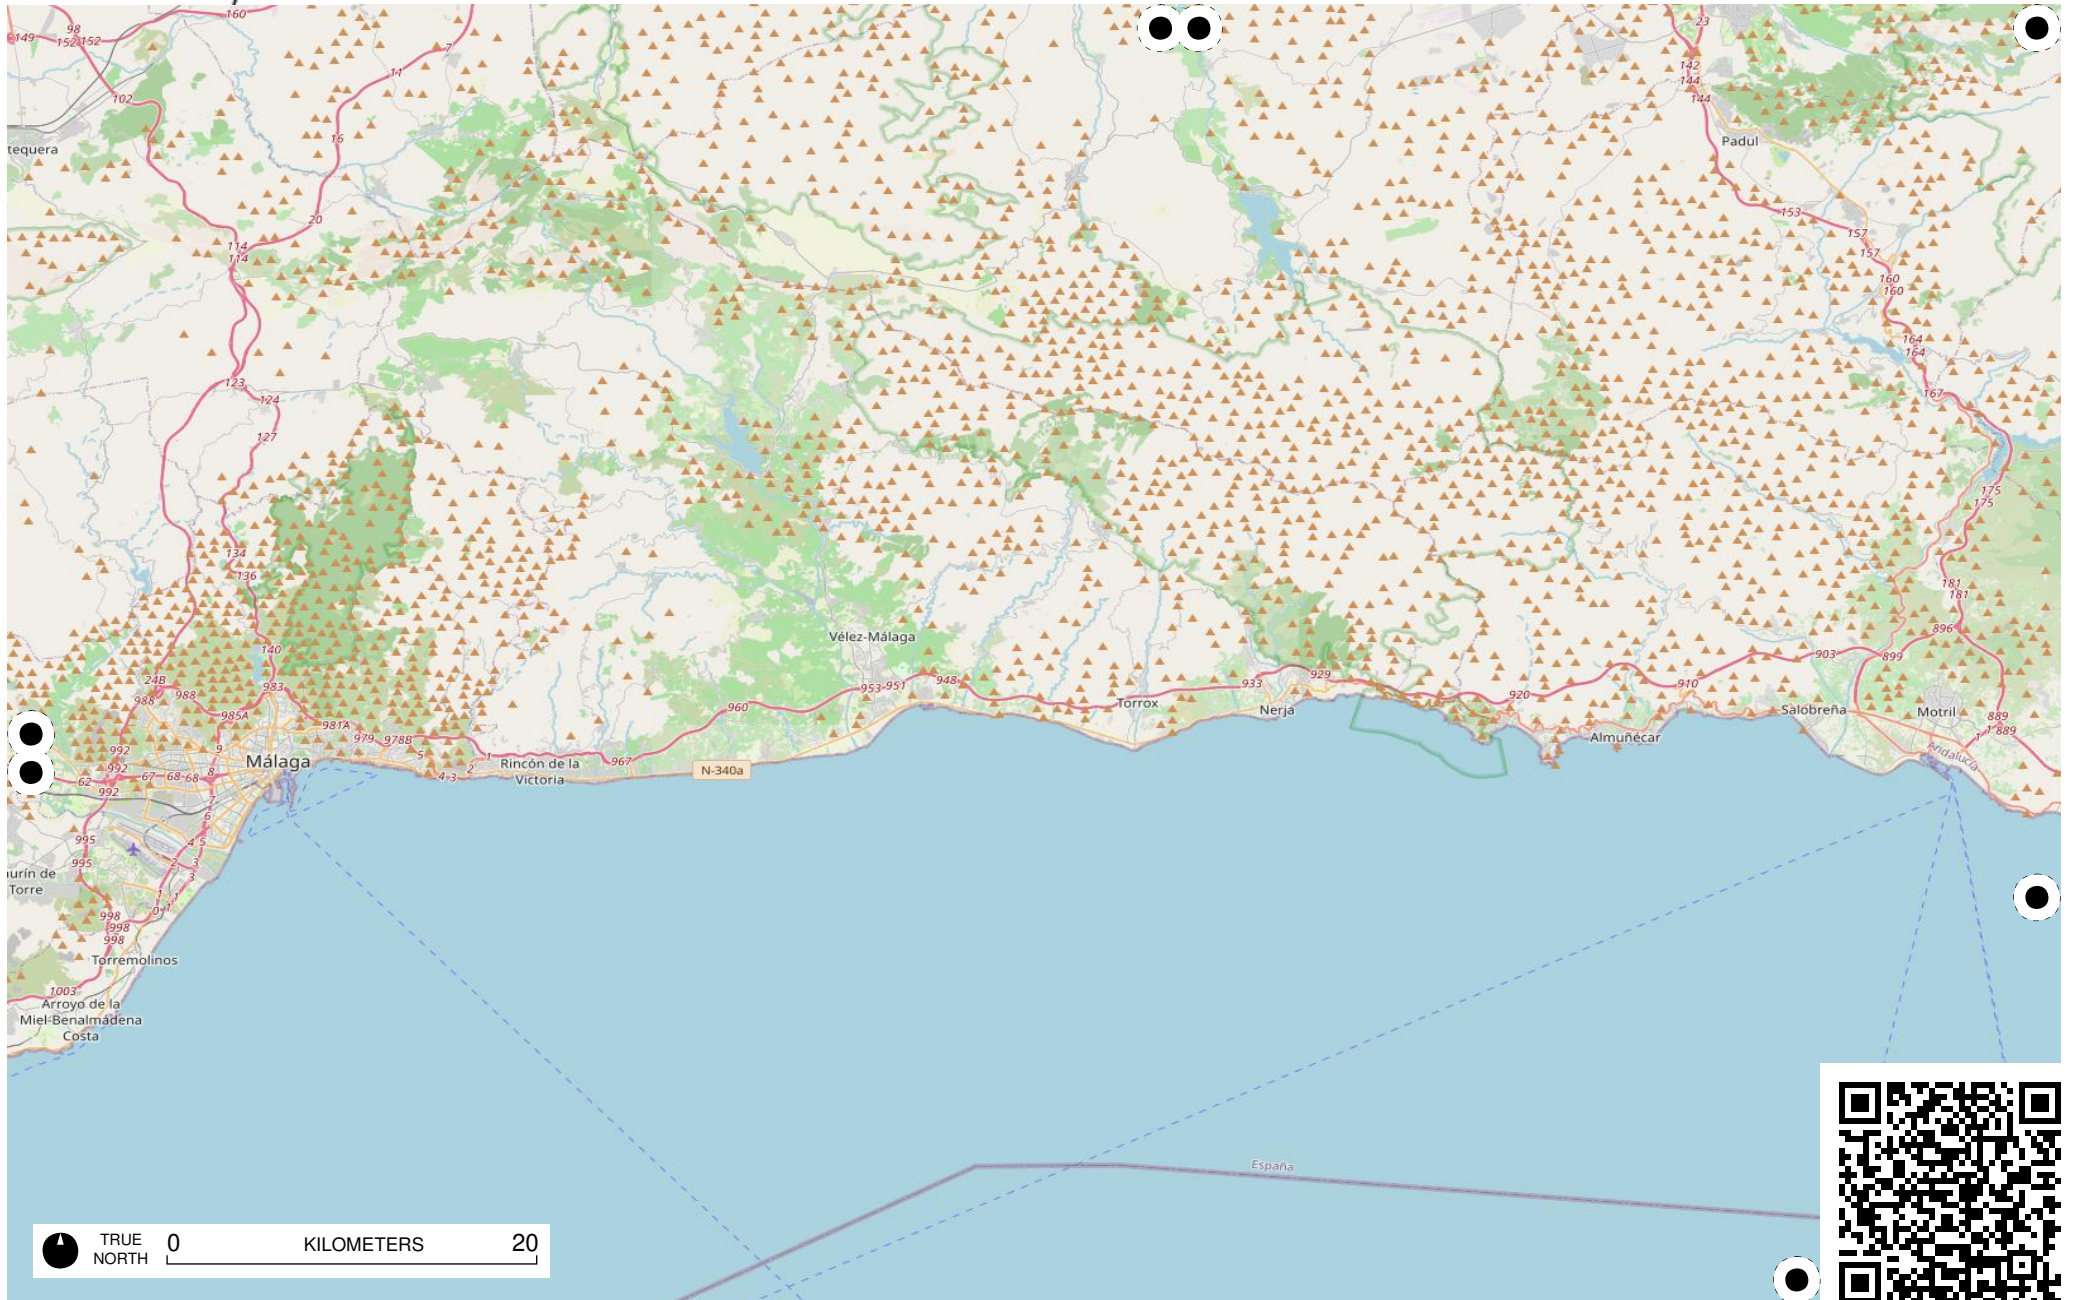

Field Papers

Untitled

<https://fieldpapers.org/atlas/5me0wa4g/A1>

TRUE NORTH 0 20 KILOMETERS