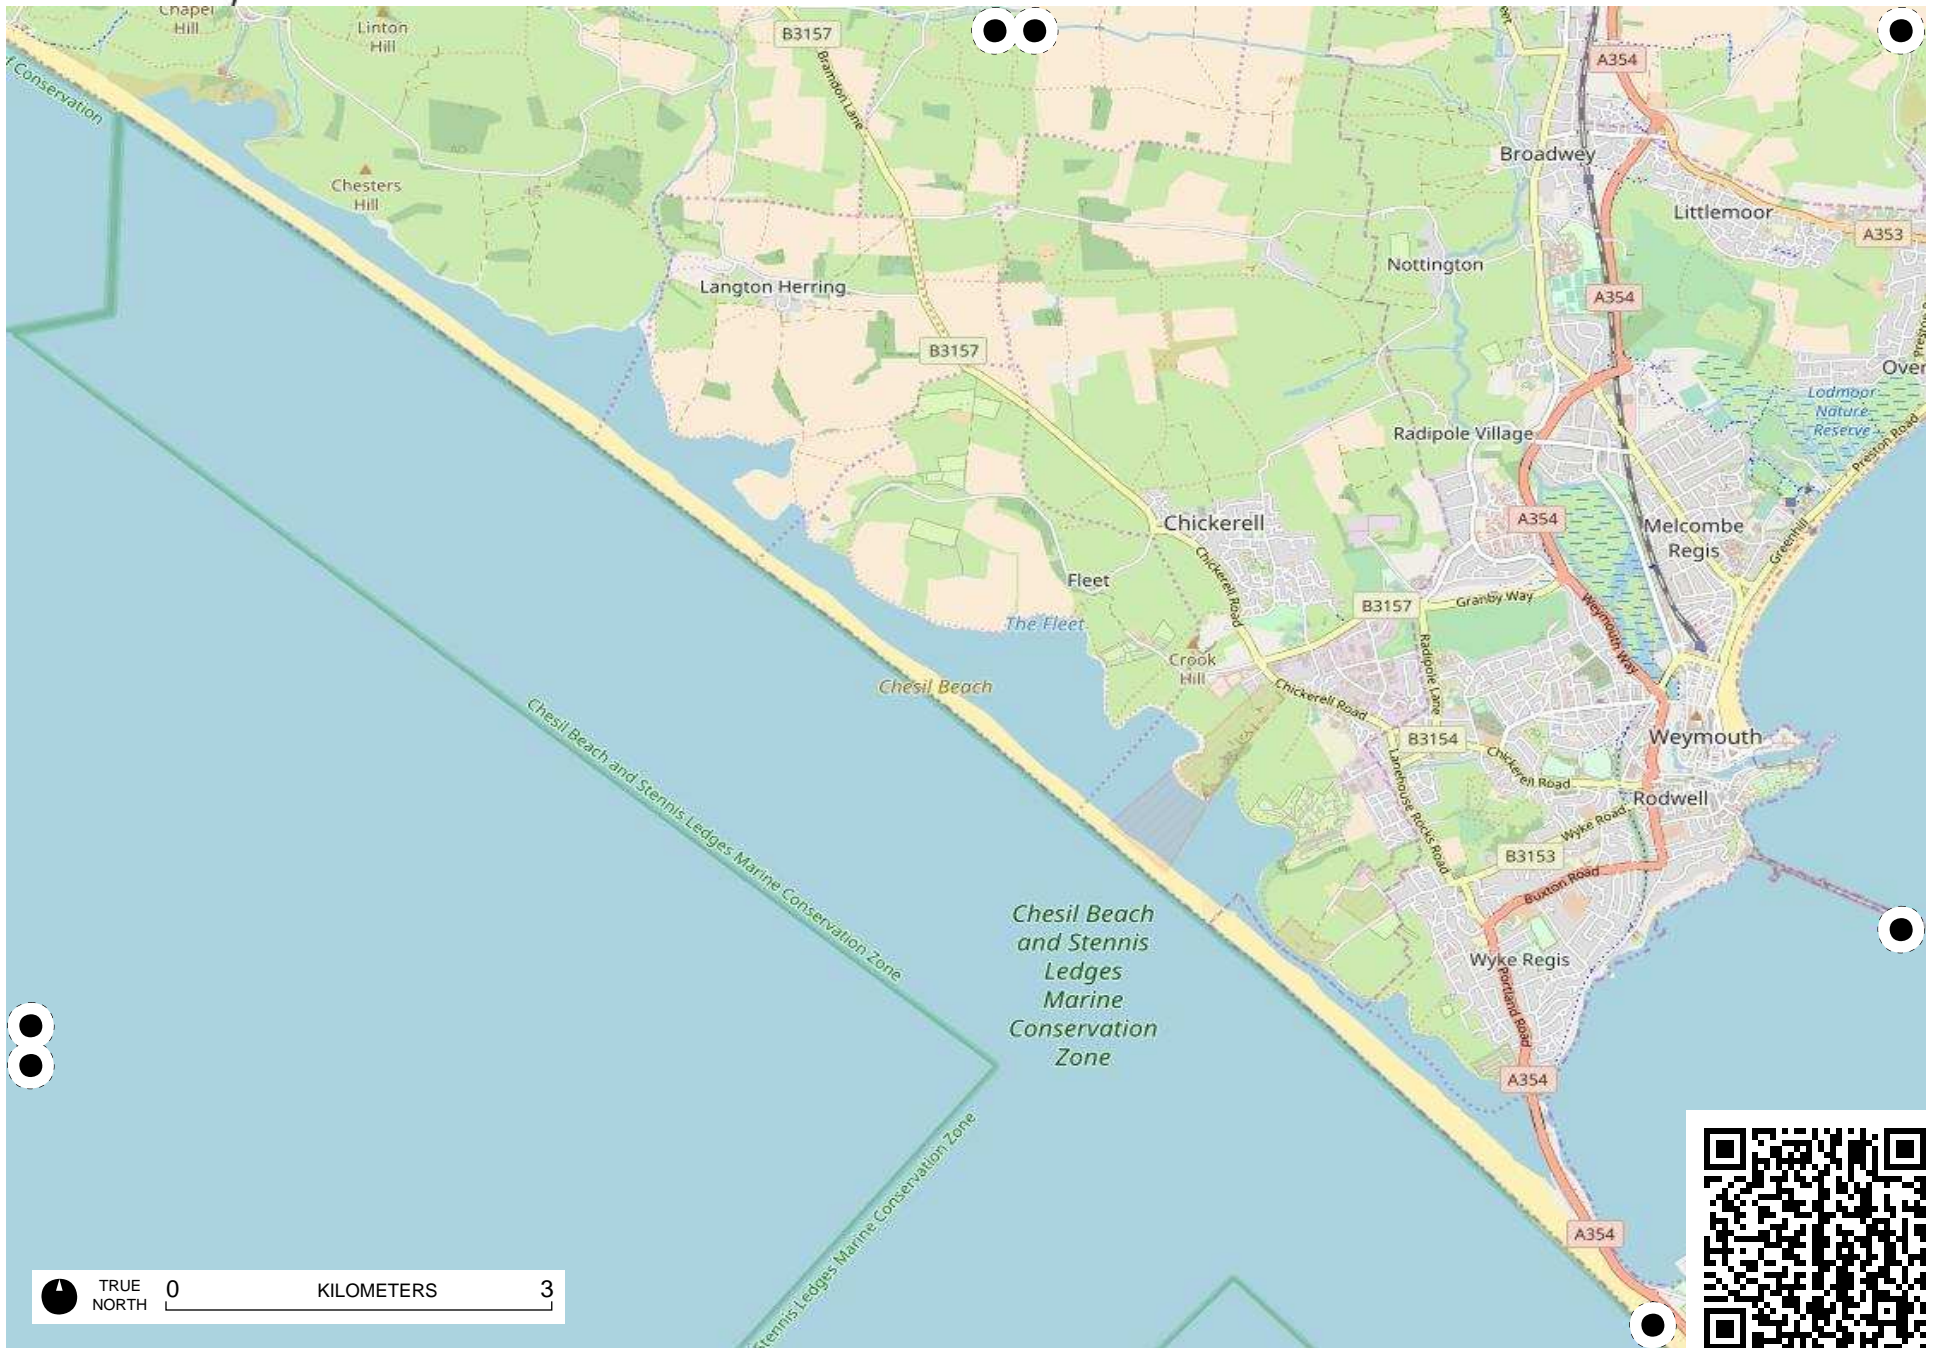

TRUE NORTH 0 KILOMETERS 3

*Lyme Bay
and Torbay
Special
Area of
Conservation*

Field Papers

Untitled
<http://fieldpapers.org/atlasses/5lfi9akw/C4>

Special Area of Conservation

TRUE NORTH 0 KILOMETERS 3

Field Papers

Untitled
<http://fieldpapers.org/atlasses/5lfi9akw/C5>

TRUE NORTH 0 3 KILOMETERS

TRUE NORTH 0 KILOMETERS 3

Studland to Portland Special Area of Conservation