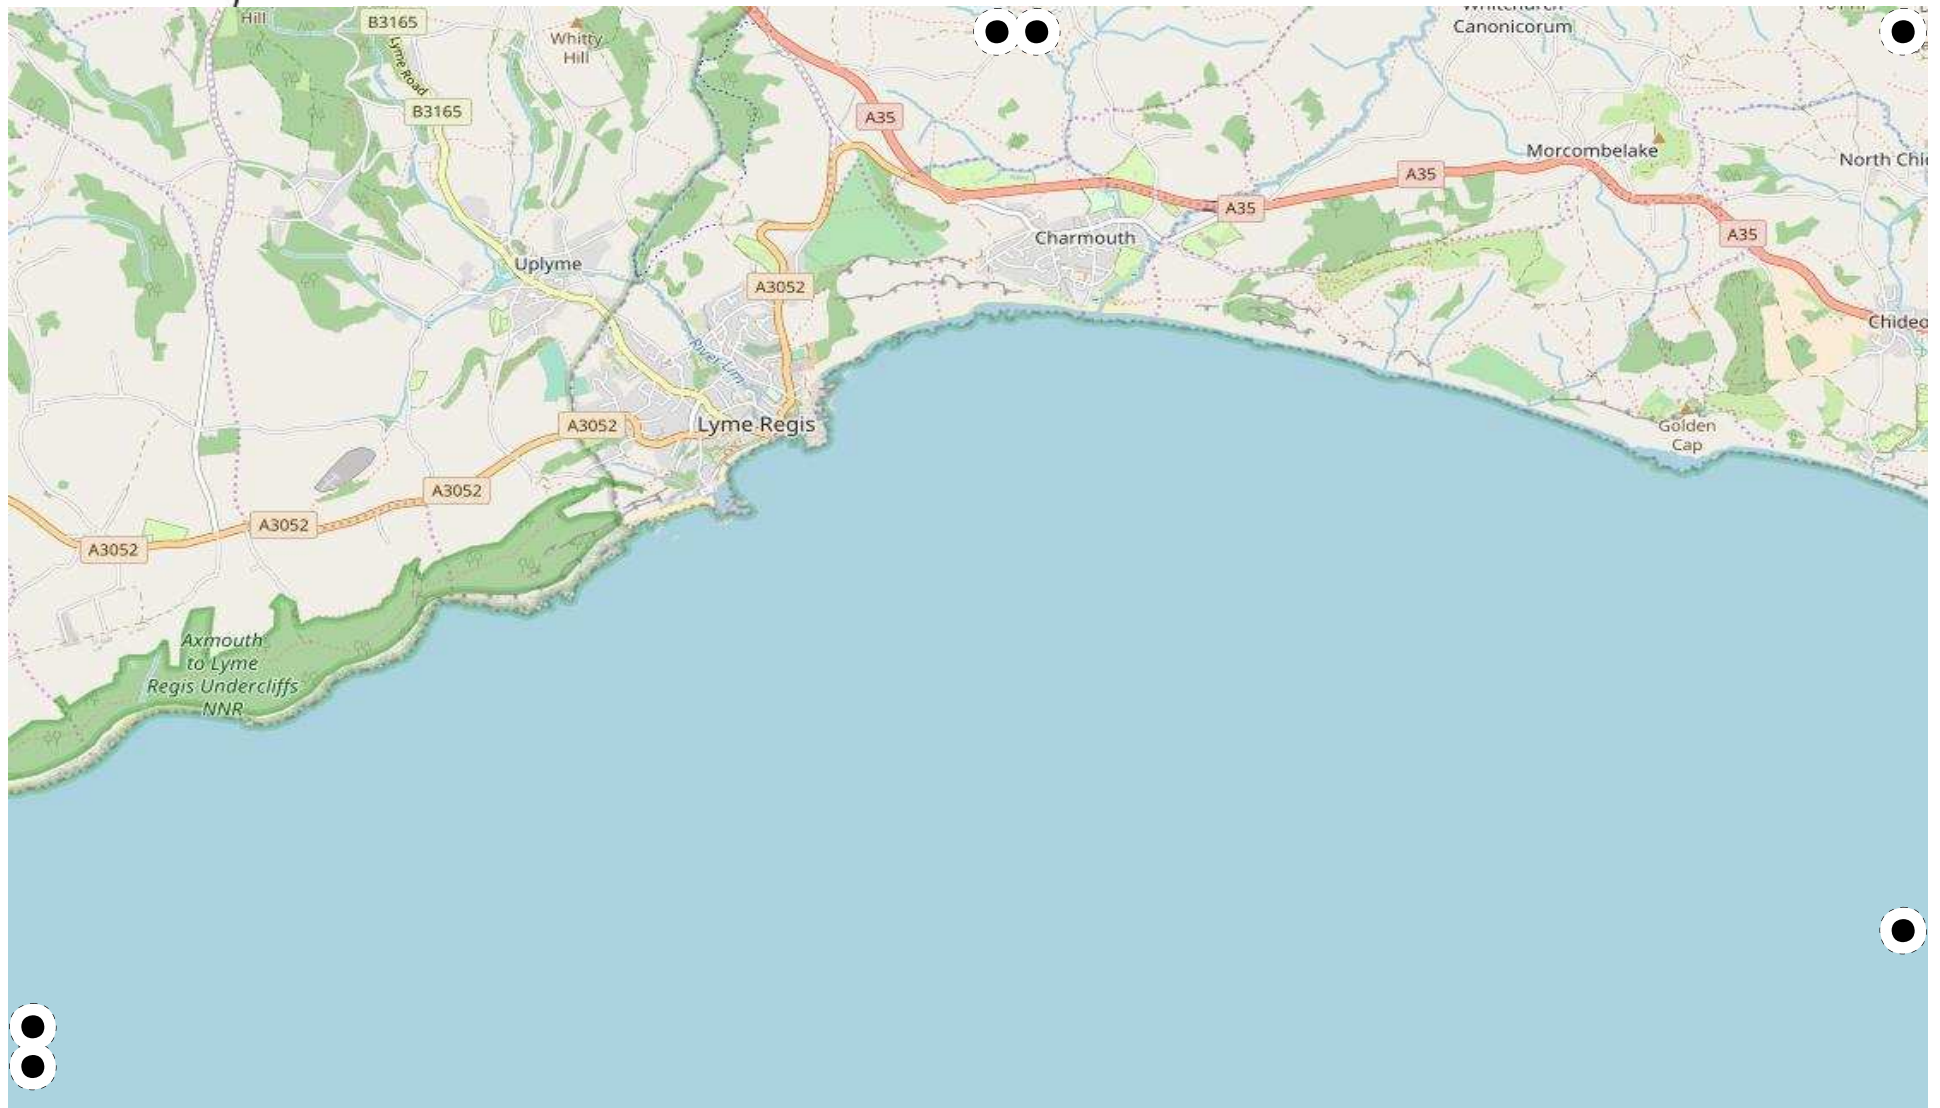

TRUE NORTH 0 KILOMETERS 3

*Lyme Bay
and Torbay
Special
Area of
Conservation*

Field Papers

Untitled
<http://fieldpapers.org/atlasses/5lfi9akw/C4>

Special Area of Conservation

TRUE NORTH 0 KILOMETERS 3

Field Papers

Untitled
<http://fieldpapers.org/atlasses/5lfi9akw/C5>

TRUE NORTH 0 3 KILOMETERS

TRUE NORTH 0 KILOMETERS 3

Studland to Portland Special Area of Conservation