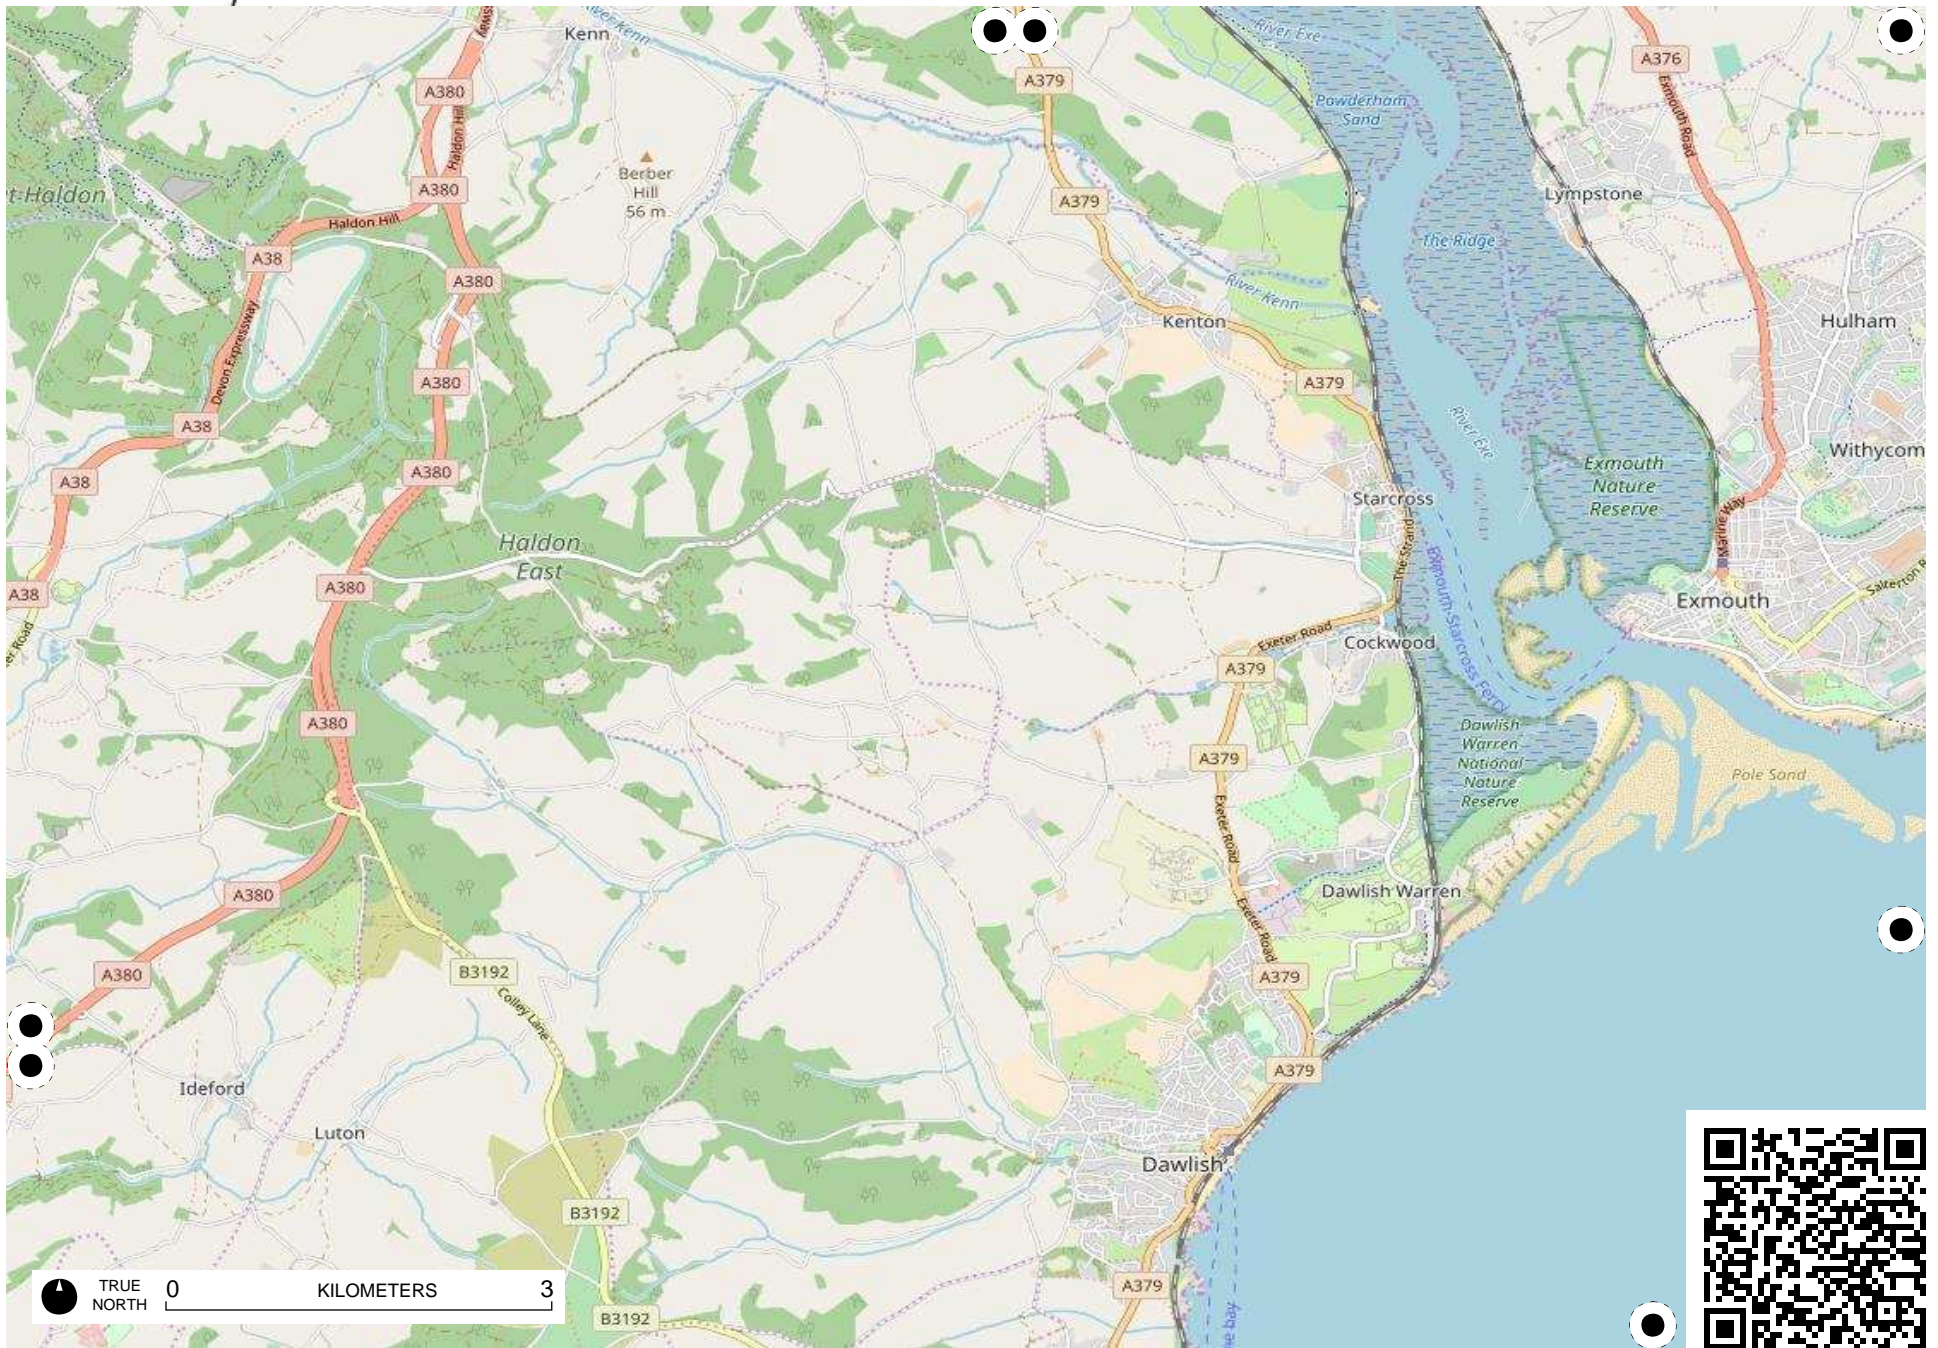

TRUE NORTH 0 KILOMETERS 3

*Lyme Bay
and Torbay
Special
Area of
Conservation*

Field Papers

Untitled
<http://fieldpapers.org/atlasses/5lfi9akw/C4>

Special Area of Conservation

TRUE NORTH 0 KILOMETERS 3

Field Papers

Untitled
<http://fieldpapers.org/atlasses/5lfi9akw/C5>

TRUE NORTH 0 3 KILOMETERS

TRUE NORTH 0 KILOMETERS 3

Studland to Portland Special Area of Conservation