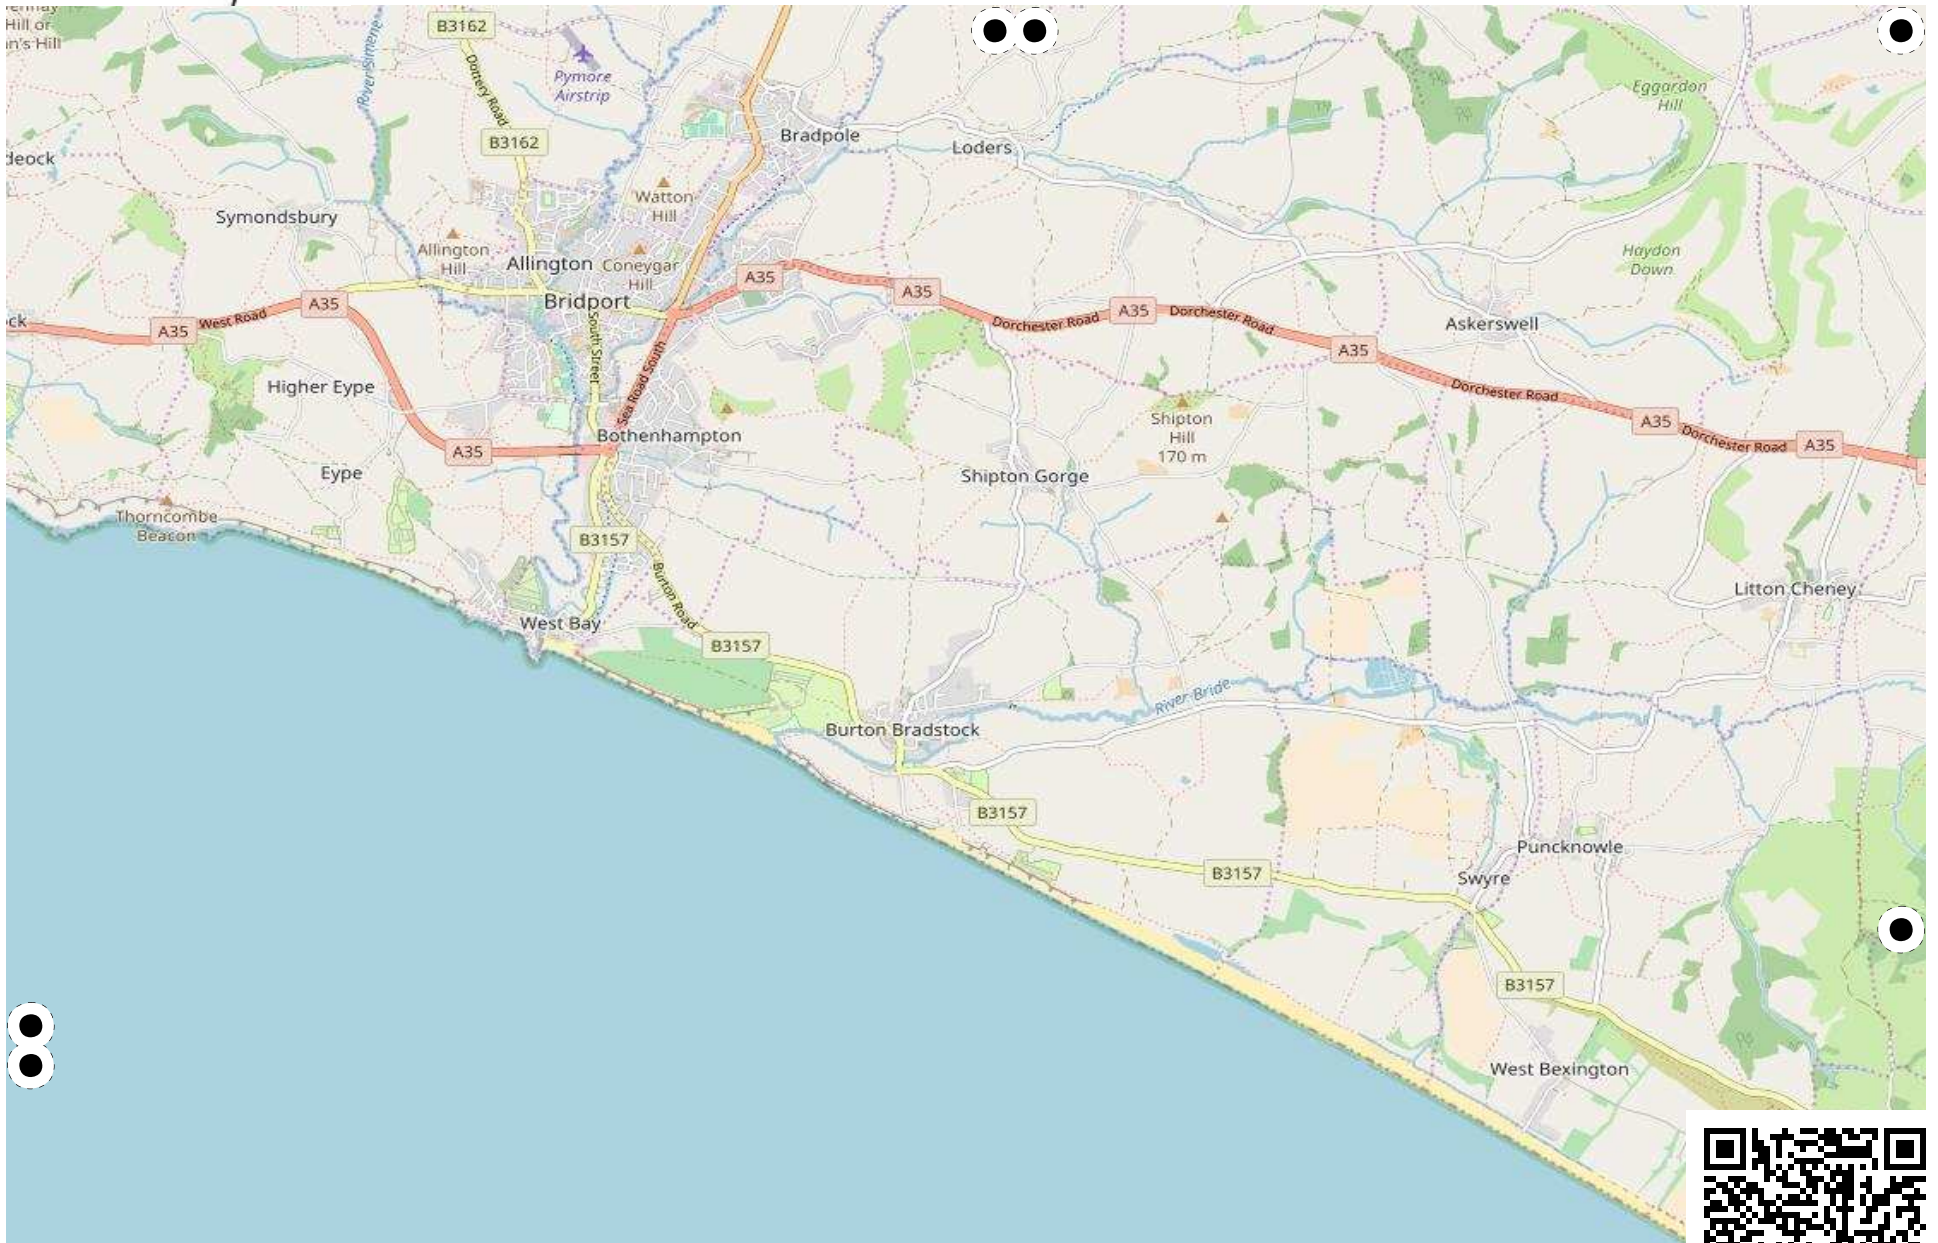

TRUE NORTH 0 KILOMETERS 3

*Lyme Bay
and Torbay
Special
Area of
Conservation*

Field Papers

Untitled
<http://fieldpapers.org/atlasses/5lfi9akw/C4>

Special Area of Conservation

TRUE NORTH 0 KILOMETERS 3

Field Papers

Untitled
<http://fieldpapers.org/atlasses/5lfi9akw/C5>

TRUE NORTH 0 3 KILOMETERS

TRUE NORTH 0 KILOMETERS 3

Studland to Portland Special Area of Conservation