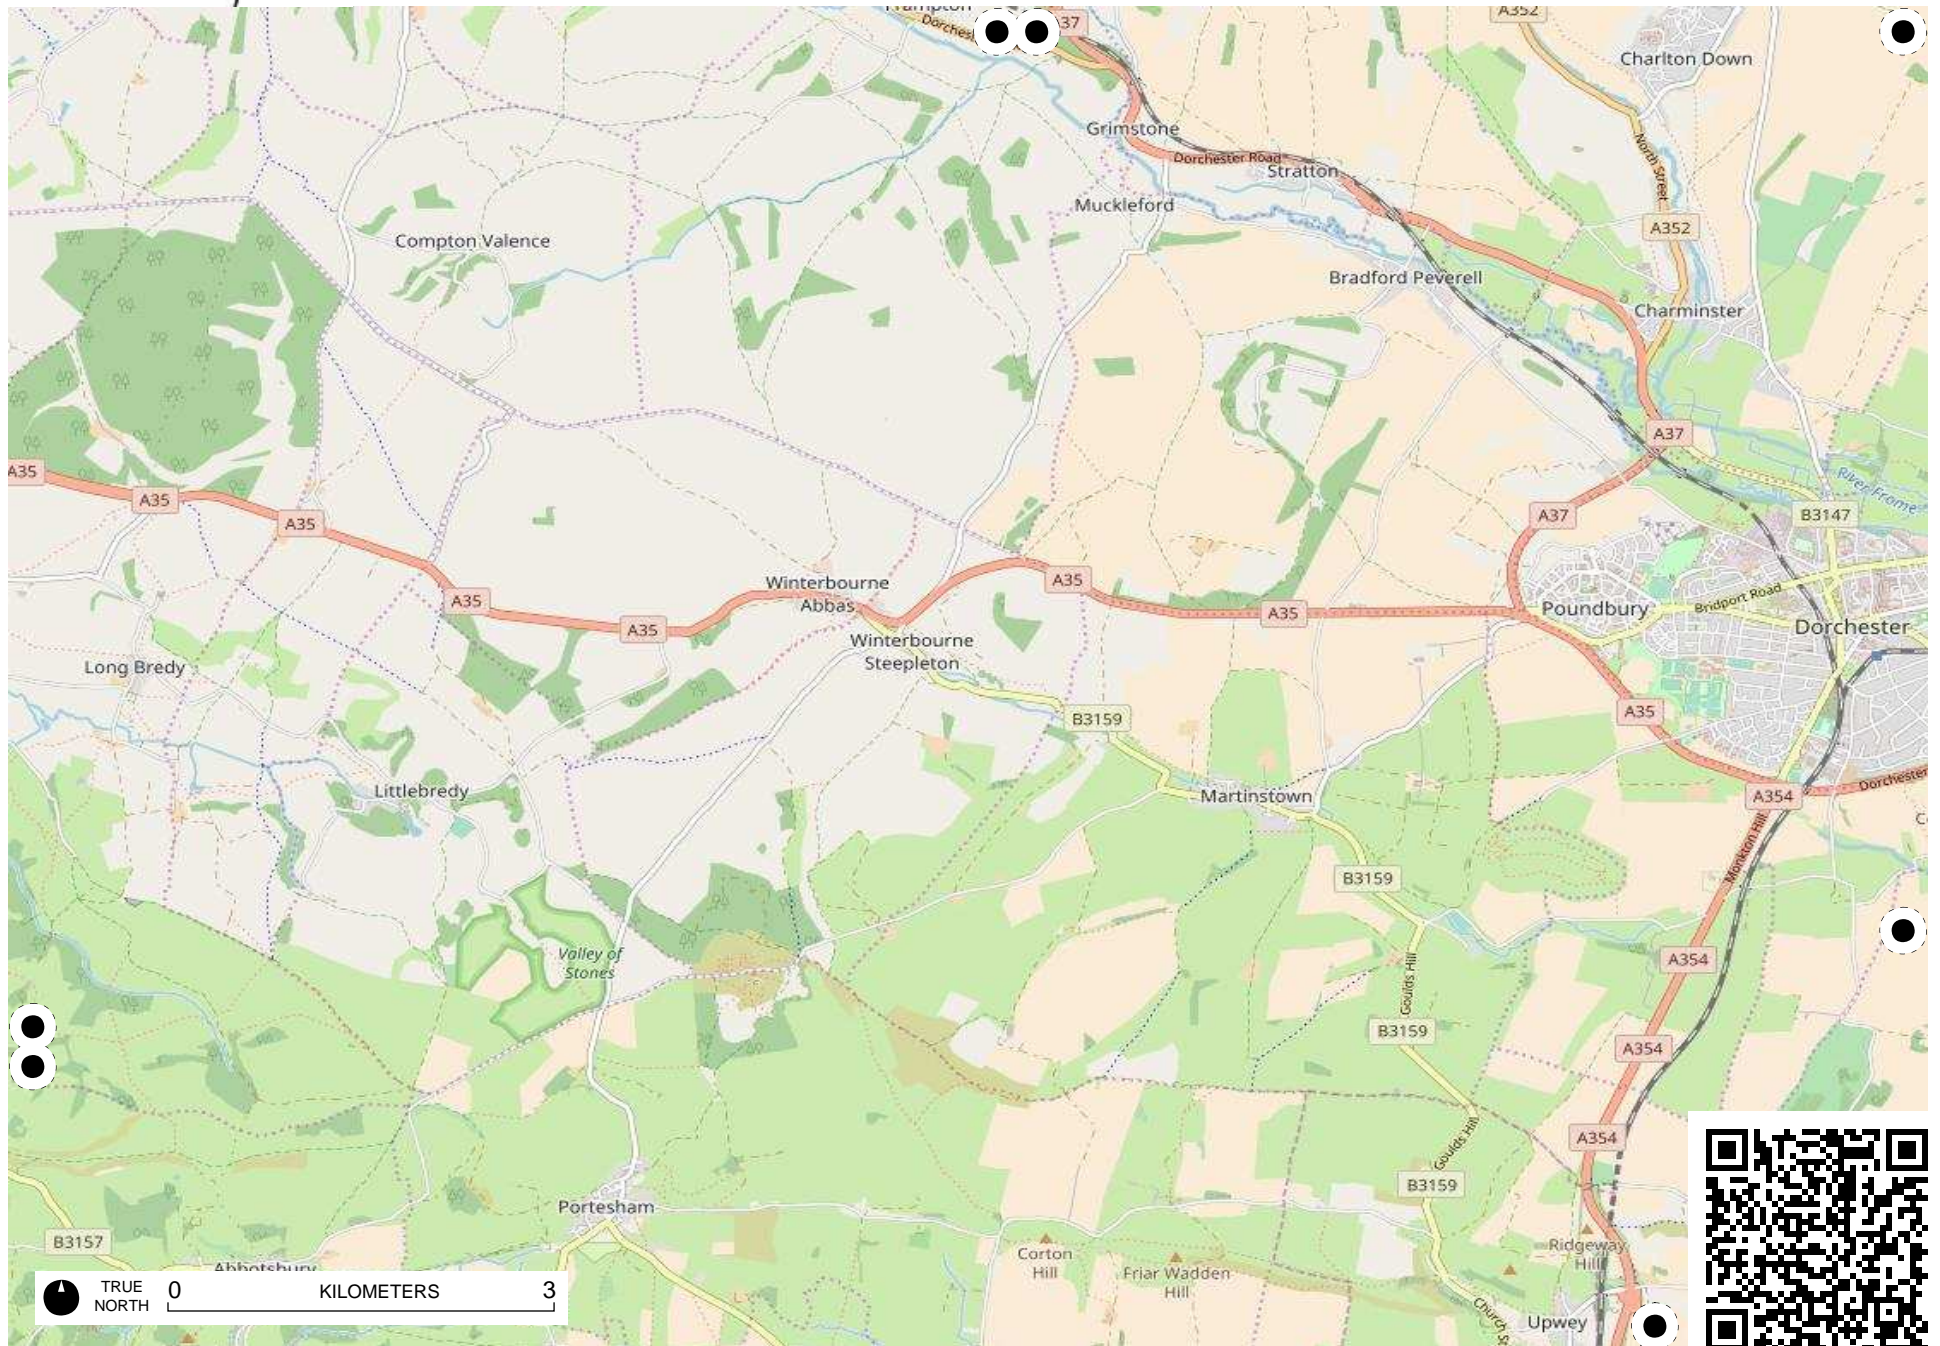

TRUE NORTH 0 KILOMETERS 3

*Lyme Bay
and Torbay
Special
Area of
Conservation*

Field Papers

Untitled
<http://fieldpapers.org/atlasses/5lfi9akw/C4>

Special Area of Conservation

TRUE NORTH 0 KILOMETERS 3

Field Papers

Untitled
<http://fieldpapers.org/atlasses/5lfi9akw/C5>

TRUE NORTH 0 3 KILOMETERS

TRUE NORTH 0 KILOMETERS 3

Studland to Portland Special Area of Conservation