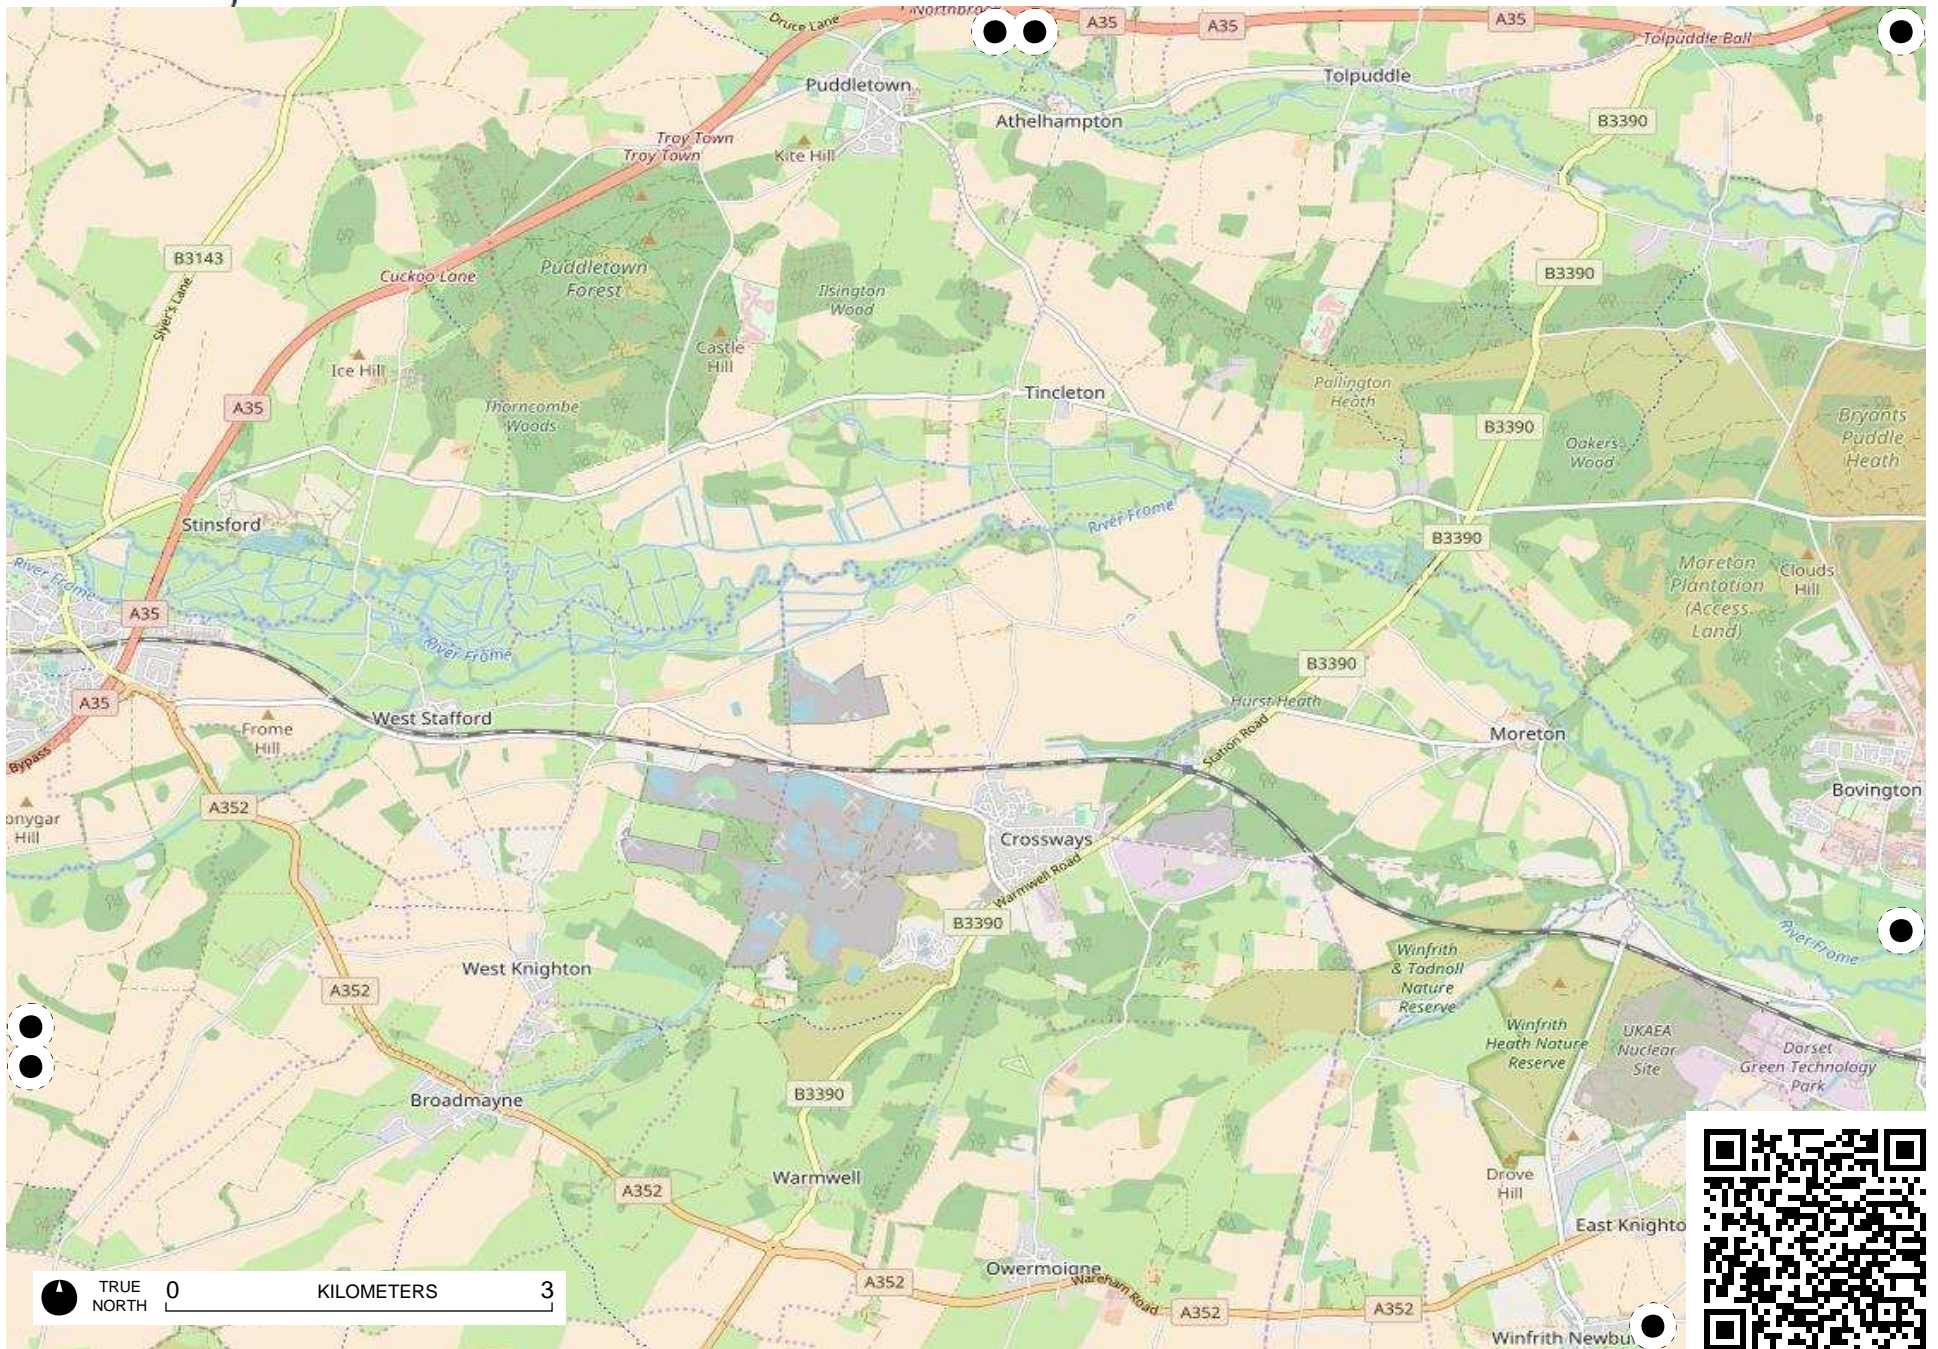

TRUE NORTH 0 KILOMETERS 3

*Lyme Bay
and Torbay
Special
Area of
Conservation*

Field Papers

Untitled
<http://fieldpapers.org/atlasses/5lfi9akw/C4>

Special Area of Conservation

TRUE NORTH 0 KILOMETERS 3

Field Papers

Untitled
<http://fieldpapers.org/atlasses/5lfi9akw/C5>

TRUE NORTH 0 3 KILOMETERS

TRUE NORTH 0 KILOMETERS 3

Studland to Portland Special Area of Conservation