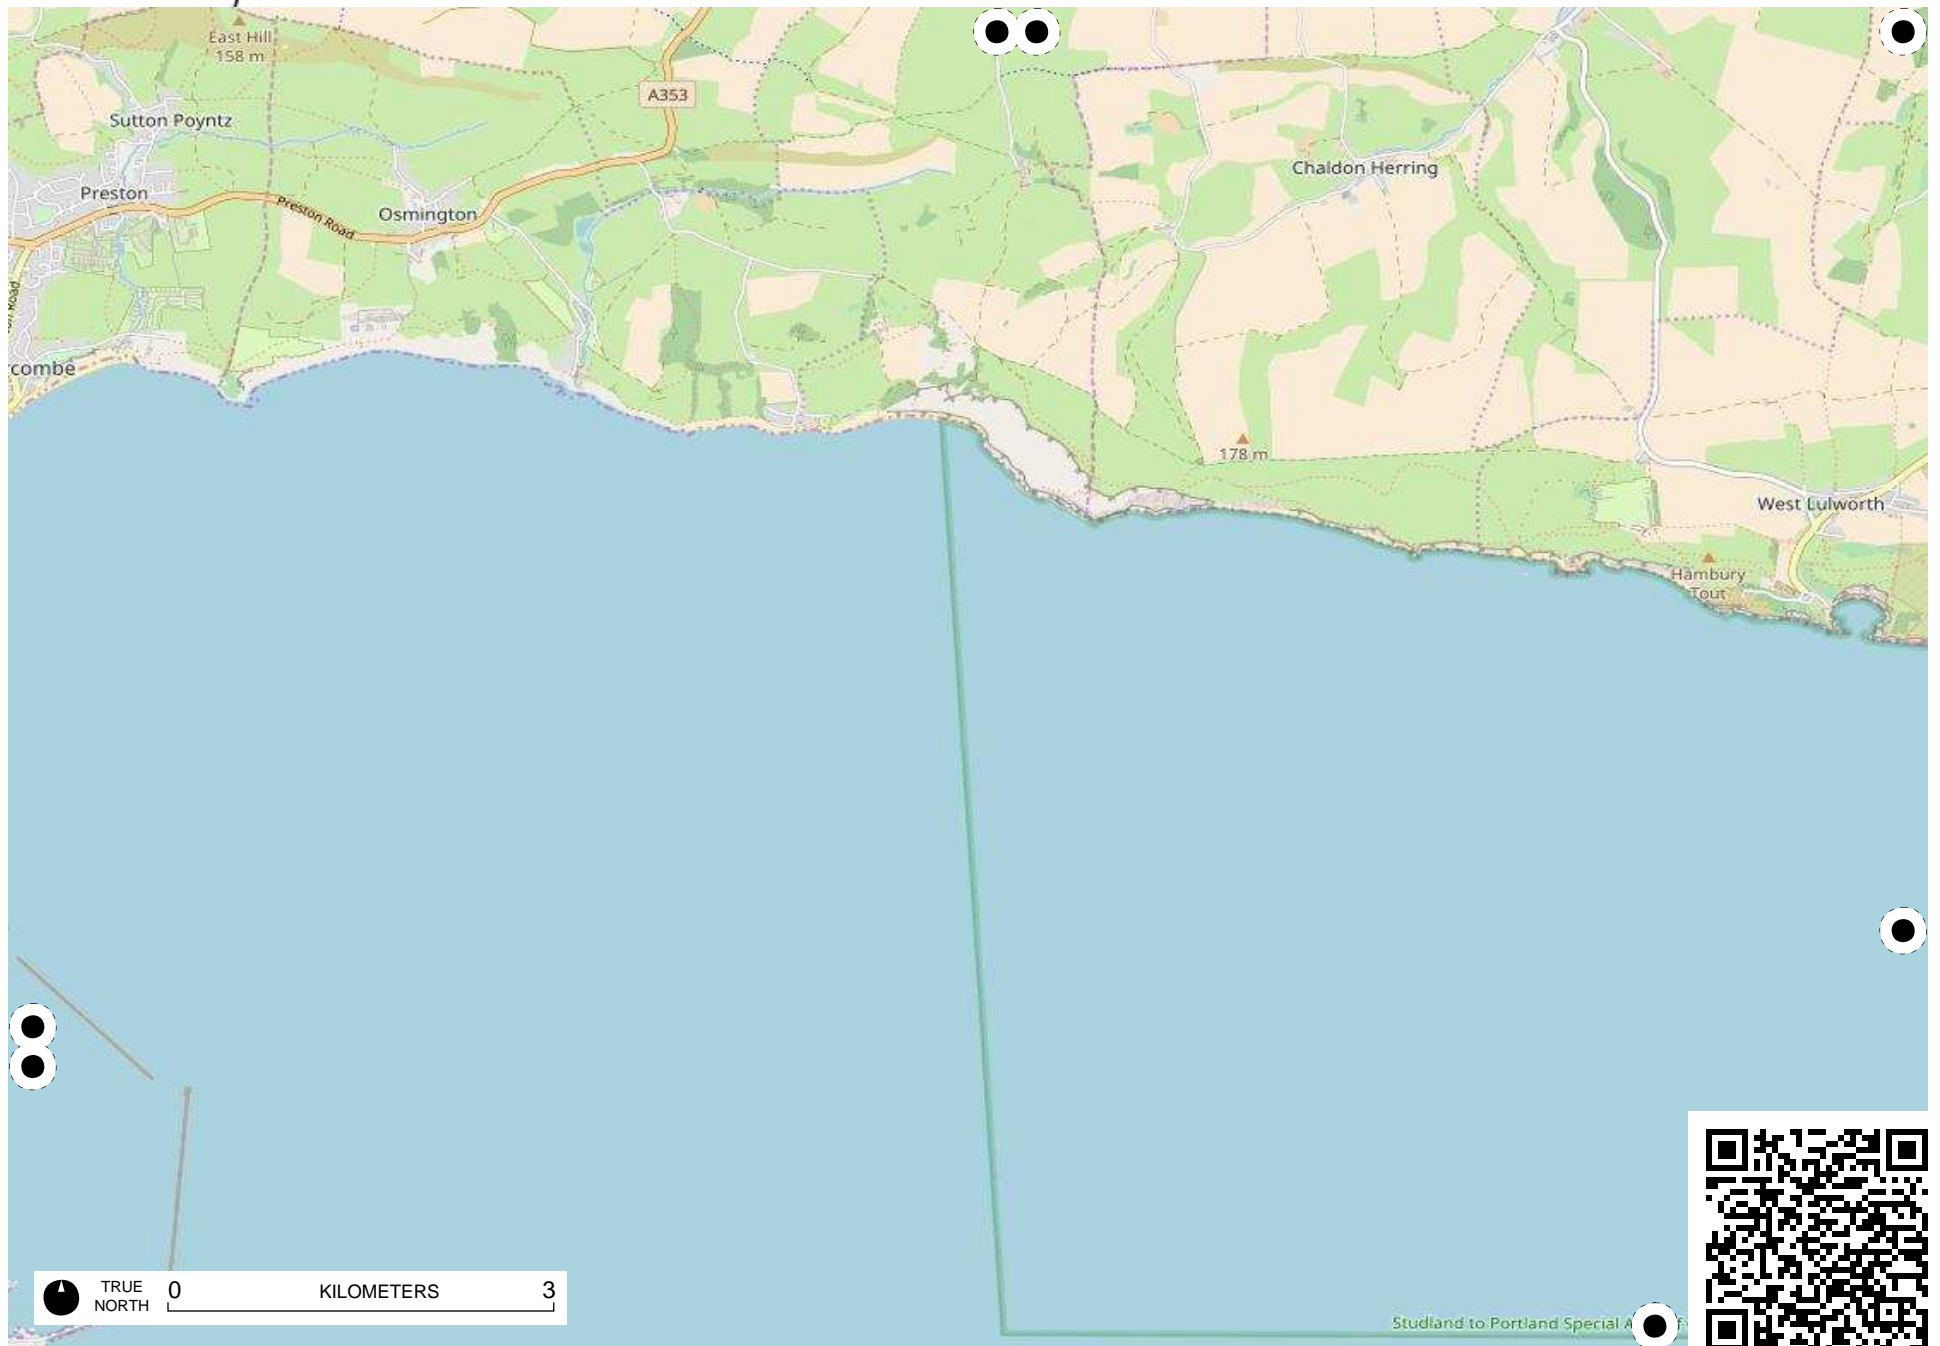

TRUE NORTH 0 KILOMETERS 3

*Lyme Bay
and Torbay
Special
Area of
Conservation*

Field Papers

Untitled
<http://fieldpapers.org/atlasses/5lfi9akw/C4>

Special Area of Conservation

TRUE NORTH 0 KILOMETERS 3

Field Papers

Untitled
<http://fieldpapers.org/atlasses/5lfi9akw/C5>

TRUE NORTH 0 3 KILOMETERS

TRUE NORTH 0 KILOMETERS 3

Studland to Portland Special Area of Conservation