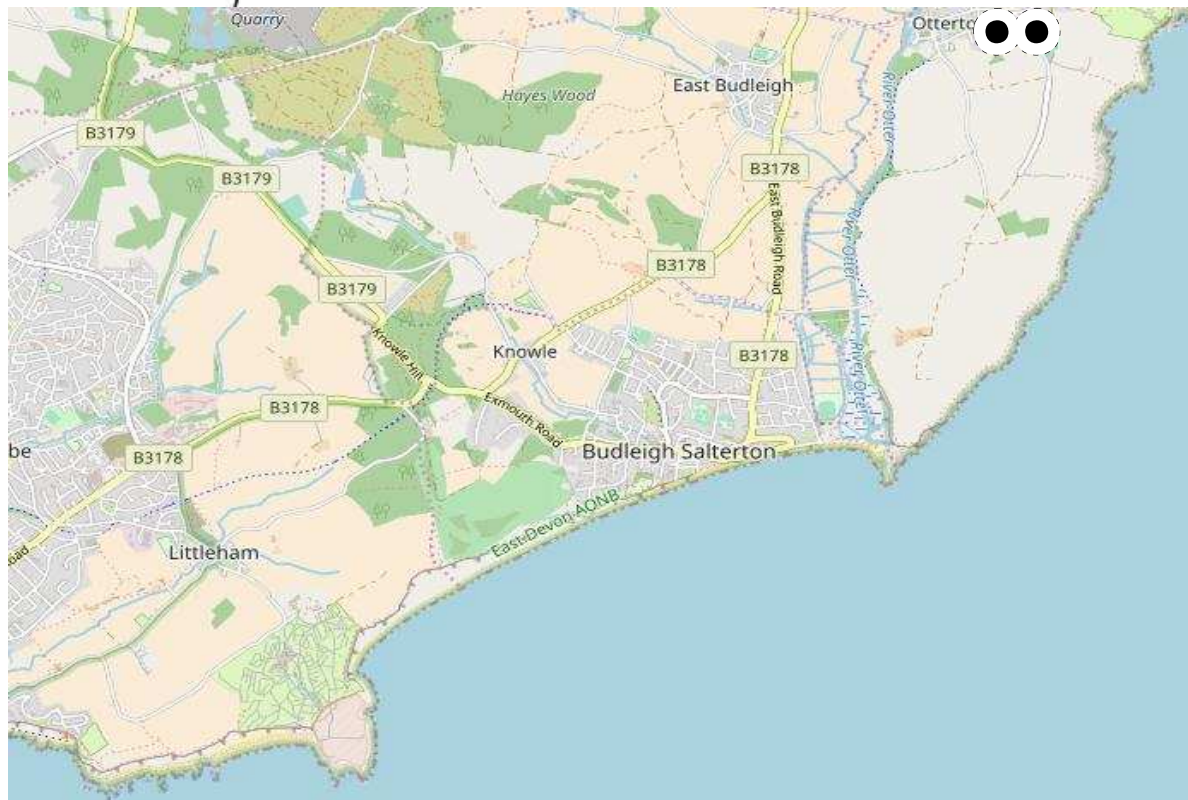

TRUE NORTH 0 KILOMETERS 3

*Lyme Bay
and Torbay
Special
Area of
Conservation*

Field Papers

Untitled
<http://fieldpapers.org/atlasses/5lfi9akw/C4>

Special Area of Conservation

TRUE NORTH 0 KILOMETERS 3

Field Papers

Untitled
<http://fieldpapers.org/atlasses/5lfi9akw/C5>

TRUE NORTH 0 3 KILOMETERS

TRUE NORTH 0 KILOMETERS 3

Studland to Portland Special Area of Conservation