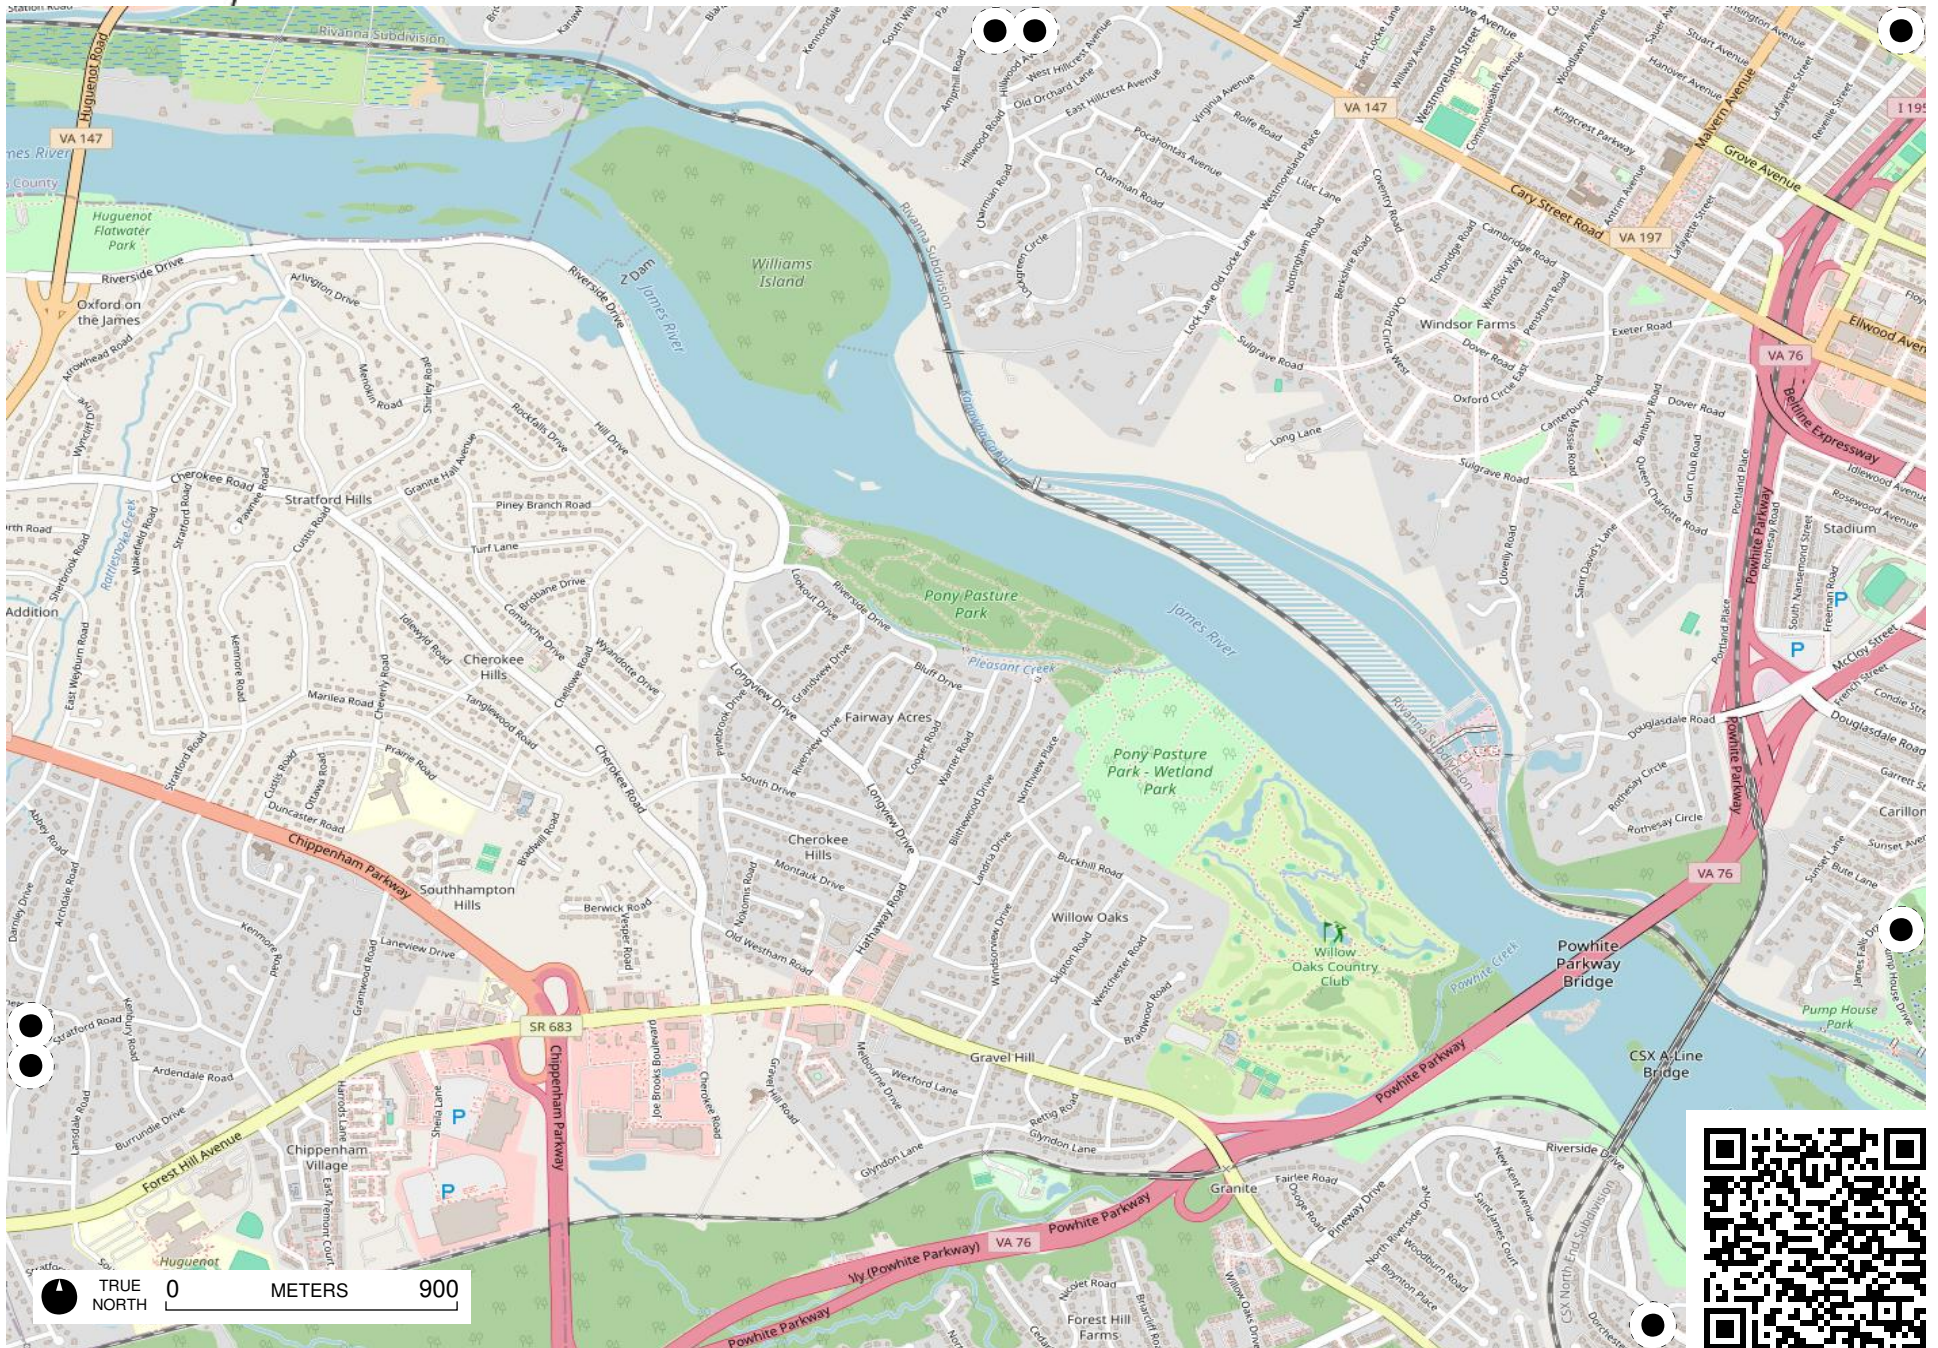

Field Papers

Richmond, VA

<https://fieldpapers.org/atlas/5jgbyeha/A3>

Field Papers

Richmond, VA

<https://fieldpapers.org/atlas/5jgbyeha/B1>

TRUE NORTH 0 METERS 900

Field Papers

Richmond, VA

<https://fieldpapers.org/atlas/5jgbyeha/B3>

TRUE NORTH 0 METERS 900