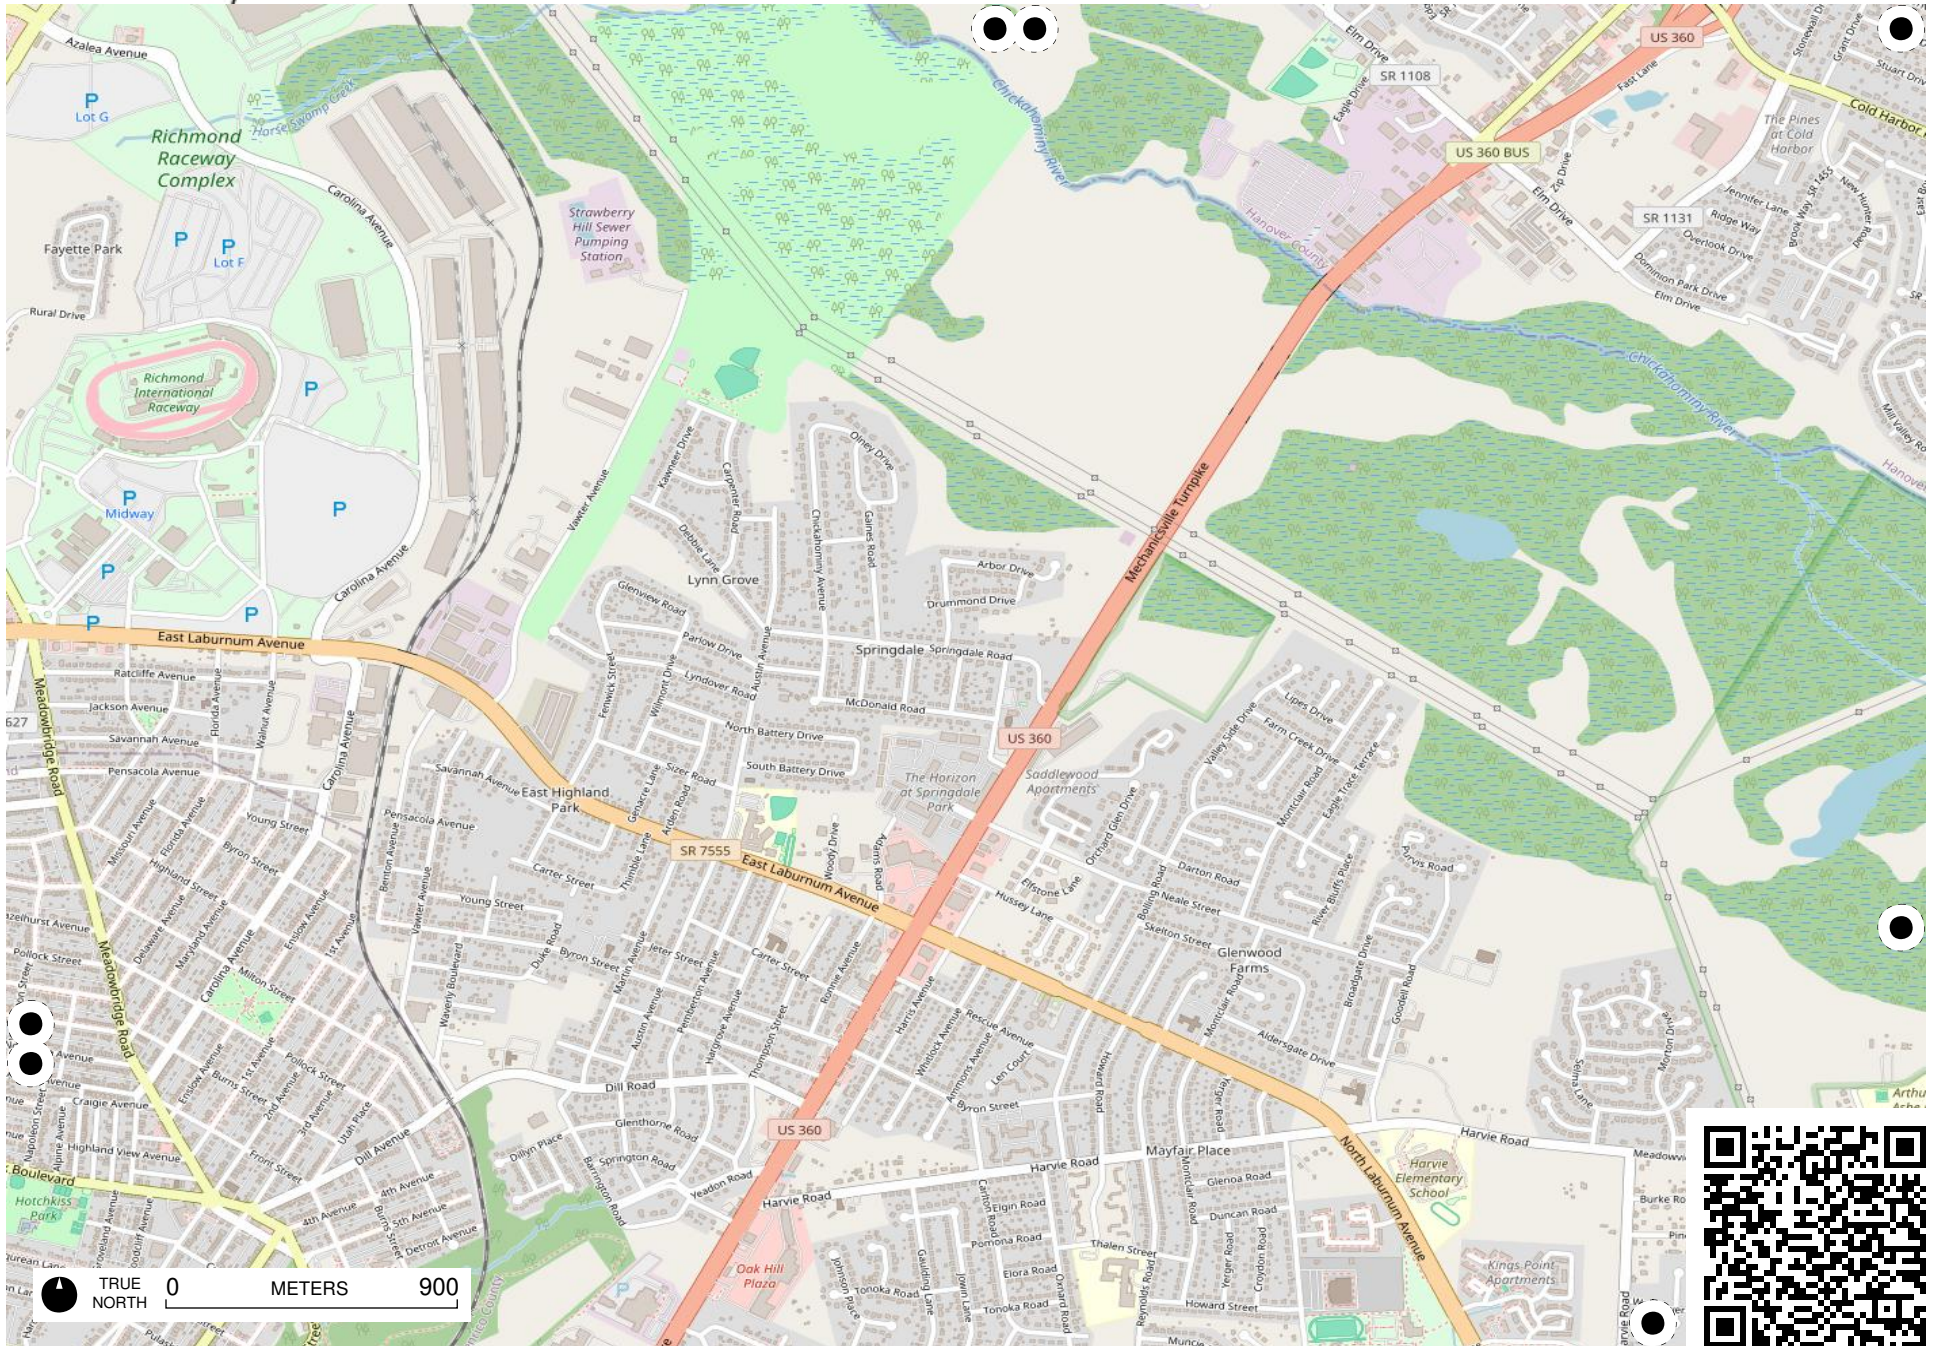

Field Papers

Richmond, VA

<https://fieldpapers.org/atlas/5jgbyeha/A3>

Field Papers

Richmond, VA

<https://fieldpapers.org/atlas/5jgbyeha/B1>

TRUE NORTH 0 METERS 900

Field Papers

Richmond, VA

<https://fieldpapers.org/atlas/5jgbyeha/B3>

TRUE NORTH 0 METERS 900