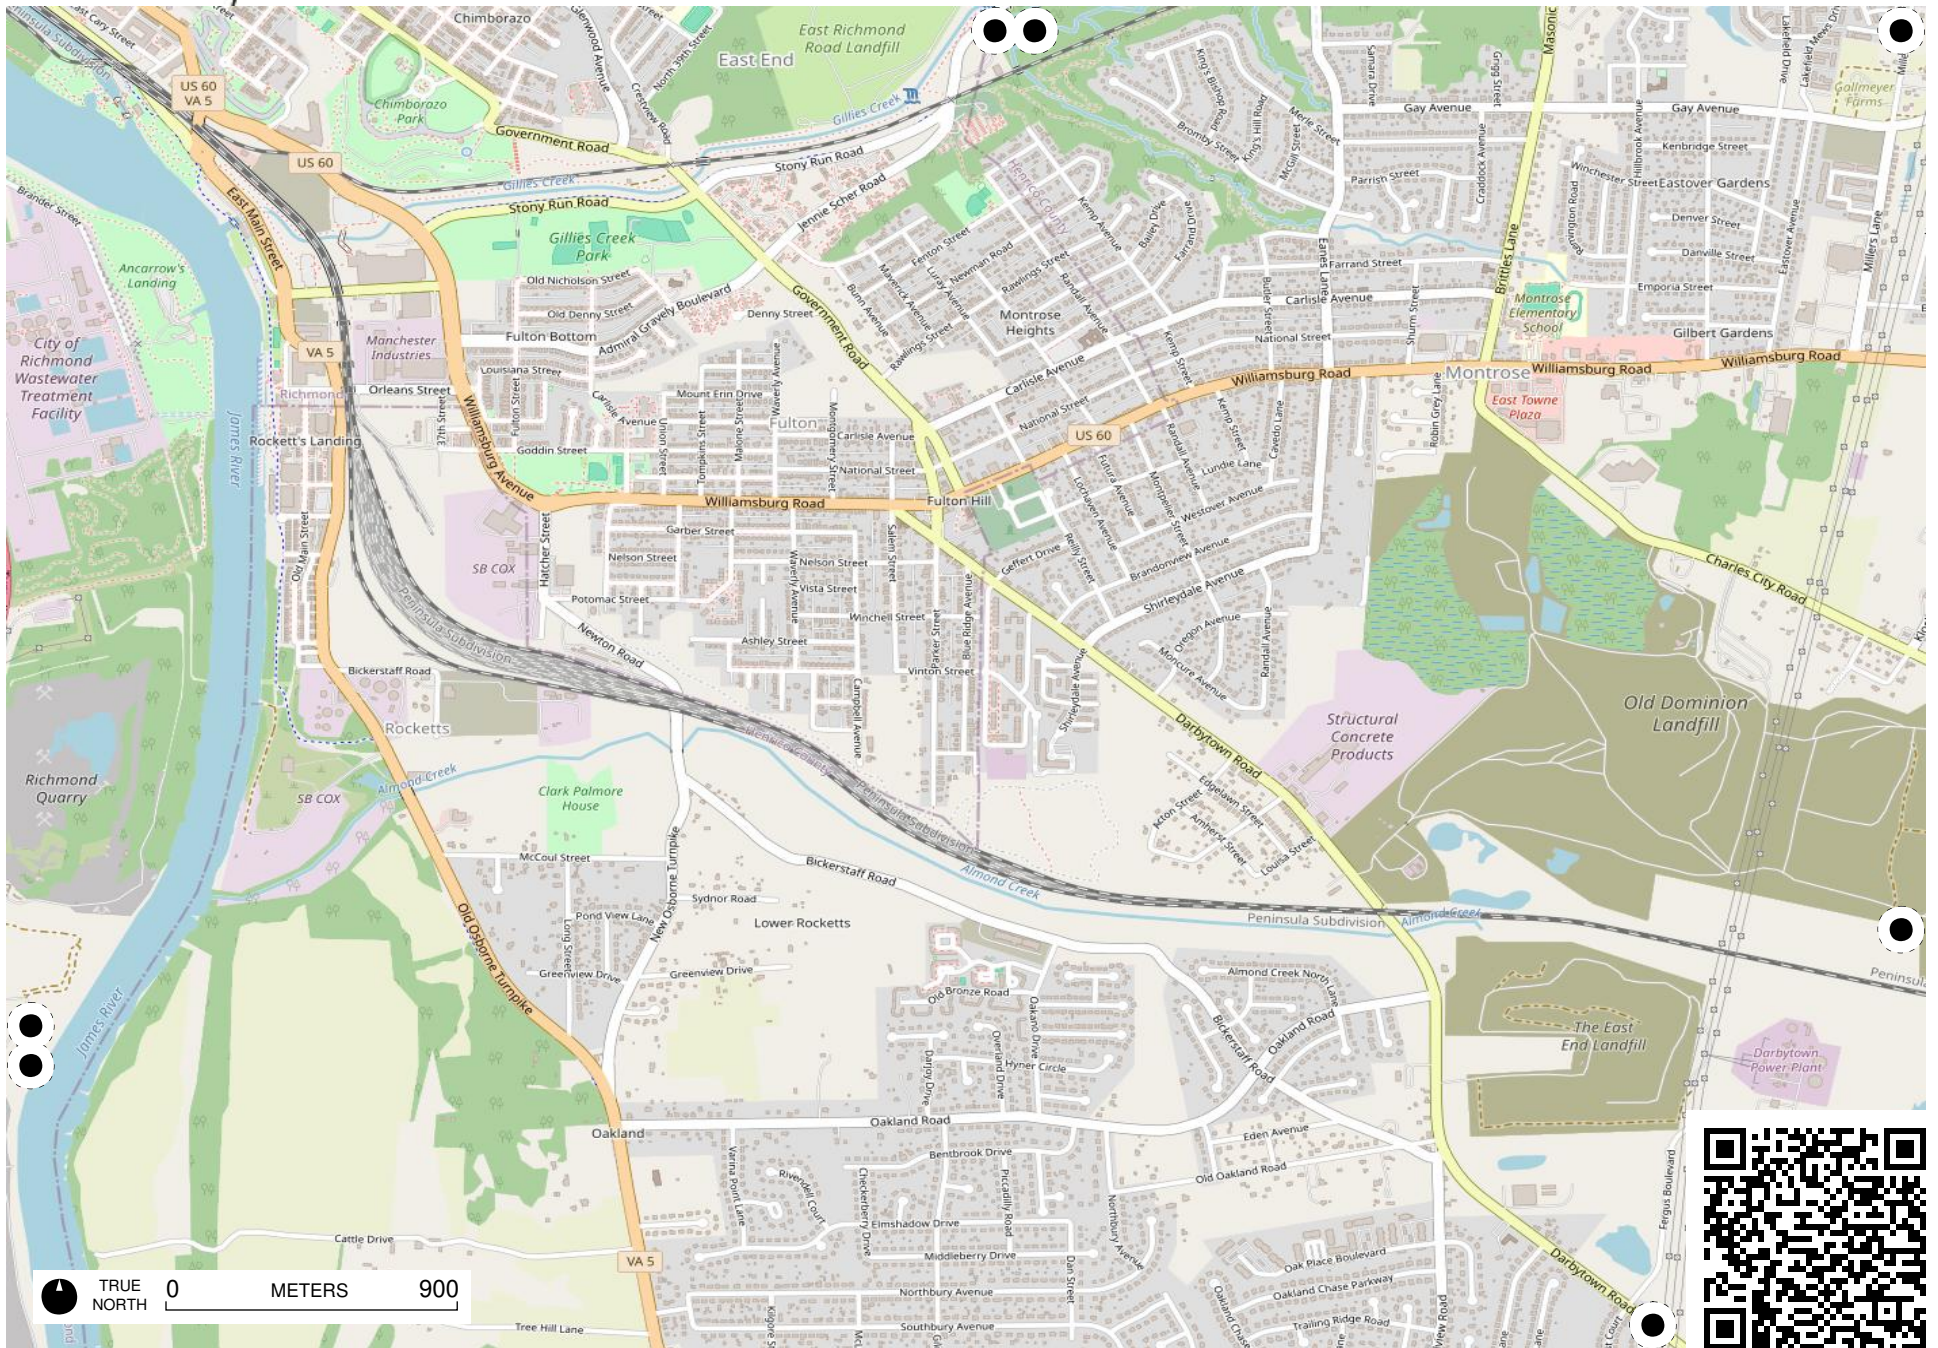

Field Papers

Richmond, VA

<https://fieldpapers.org/atlas/5jgbyeha/A3>

Field Papers

Richmond, VA

<https://fieldpapers.org/atlas/5jgbyeha/B1>

TRUE NORTH 0 METERS 900

Field Papers

Richmond, VA

<https://fieldpapers.org/atlas/5jgbyeha/B3>

TRUE NORTH 0 METERS 900