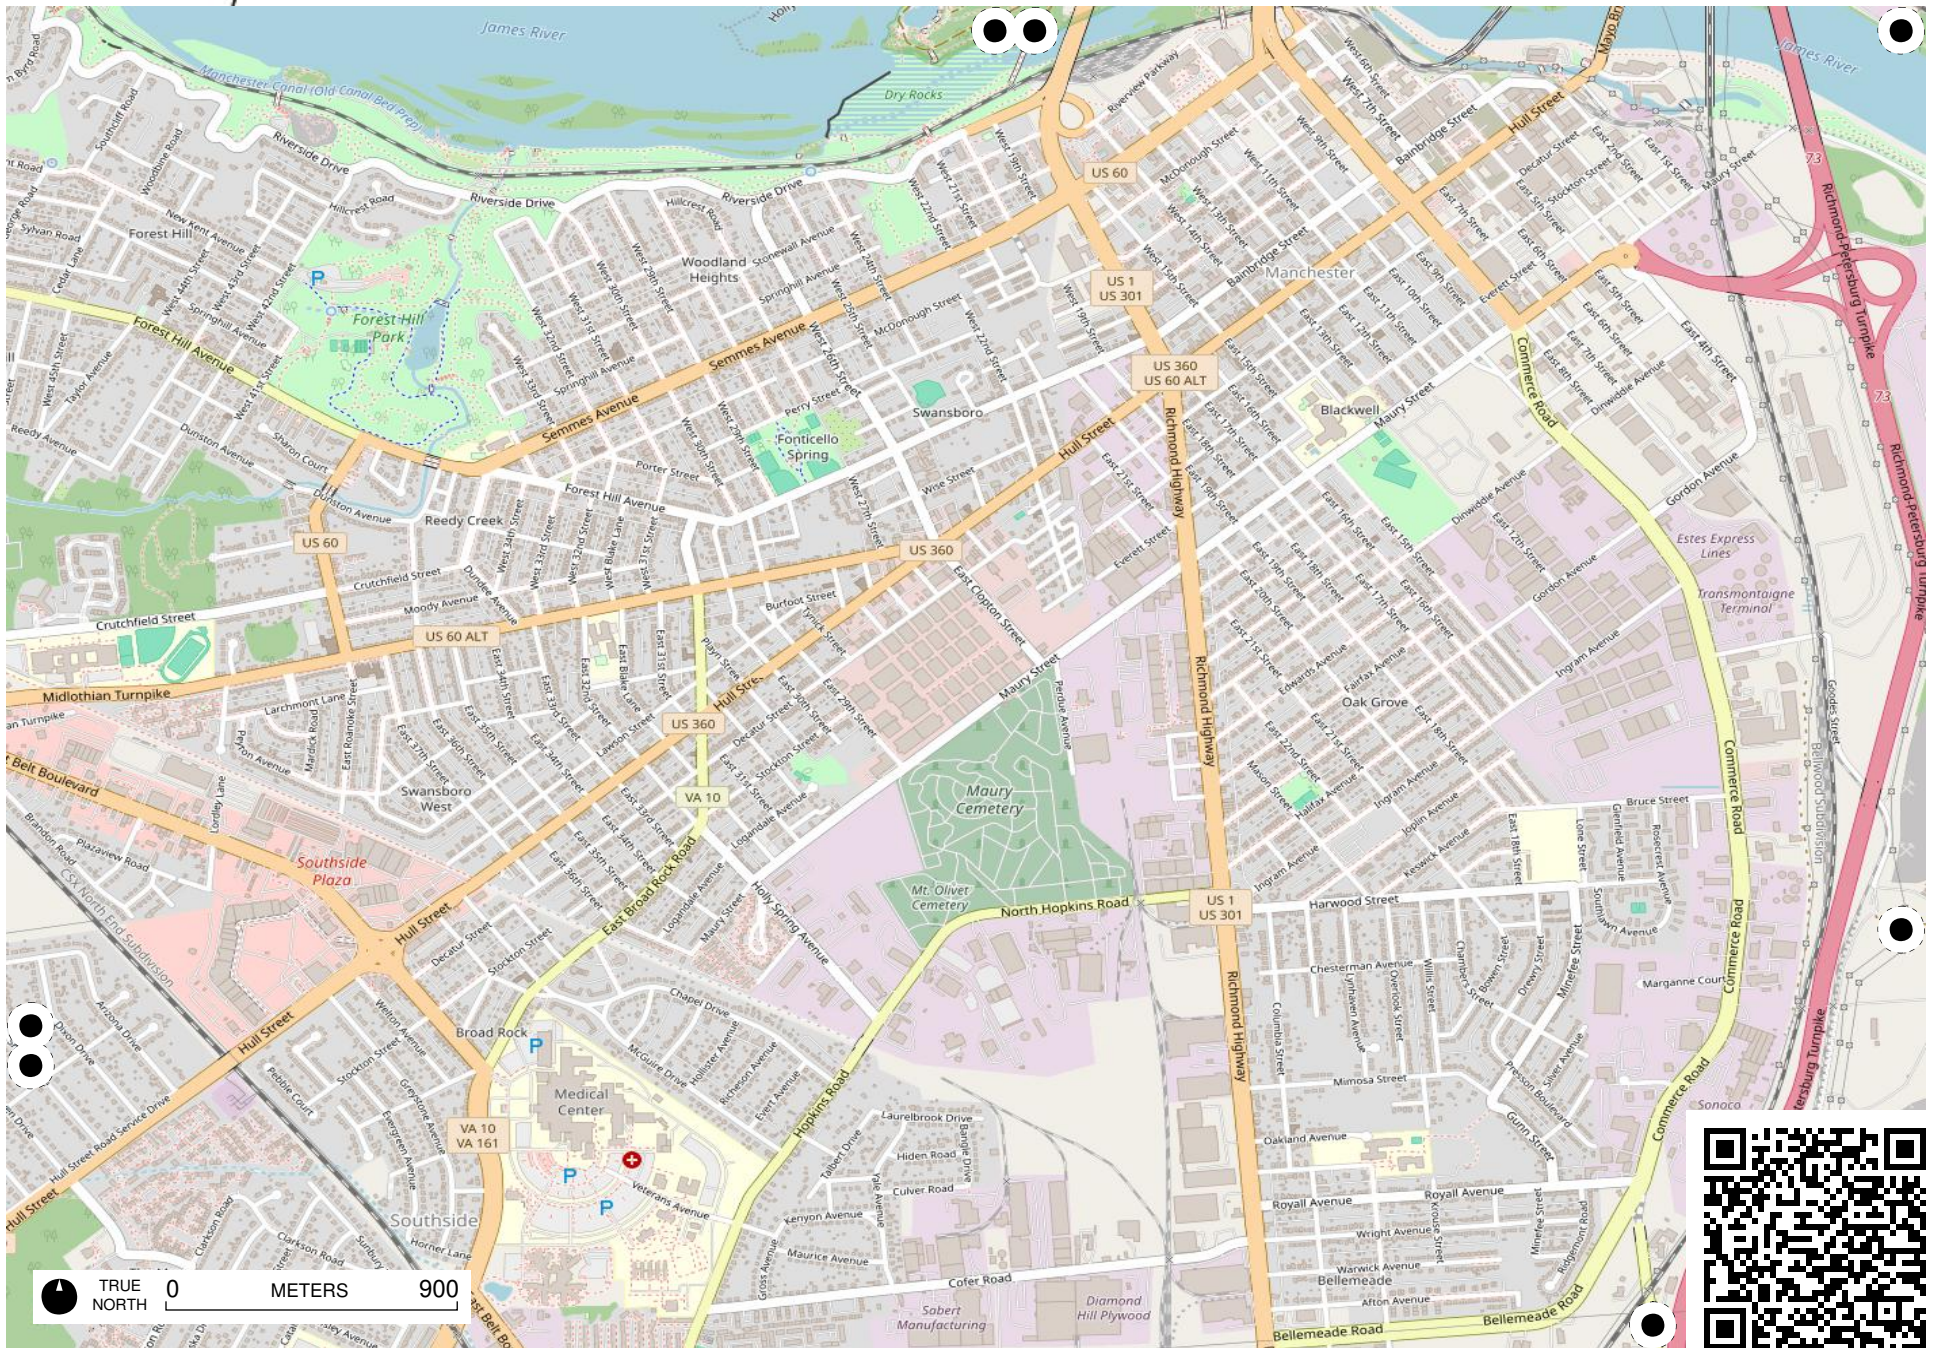

Field Papers

Richmond, VA

<https://fieldpapers.org/atlas/5jgbyeha/A3>

Field Papers

Richmond, VA

<https://fieldpapers.org/atlas/5jgbyeha/B1>

TRUE NORTH 0 METERS 900

Field Papers

Richmond, VA

<https://fieldpapers.org/atlas/5jgbyeha/B3>

TRUE NORTH 0 METERS 900