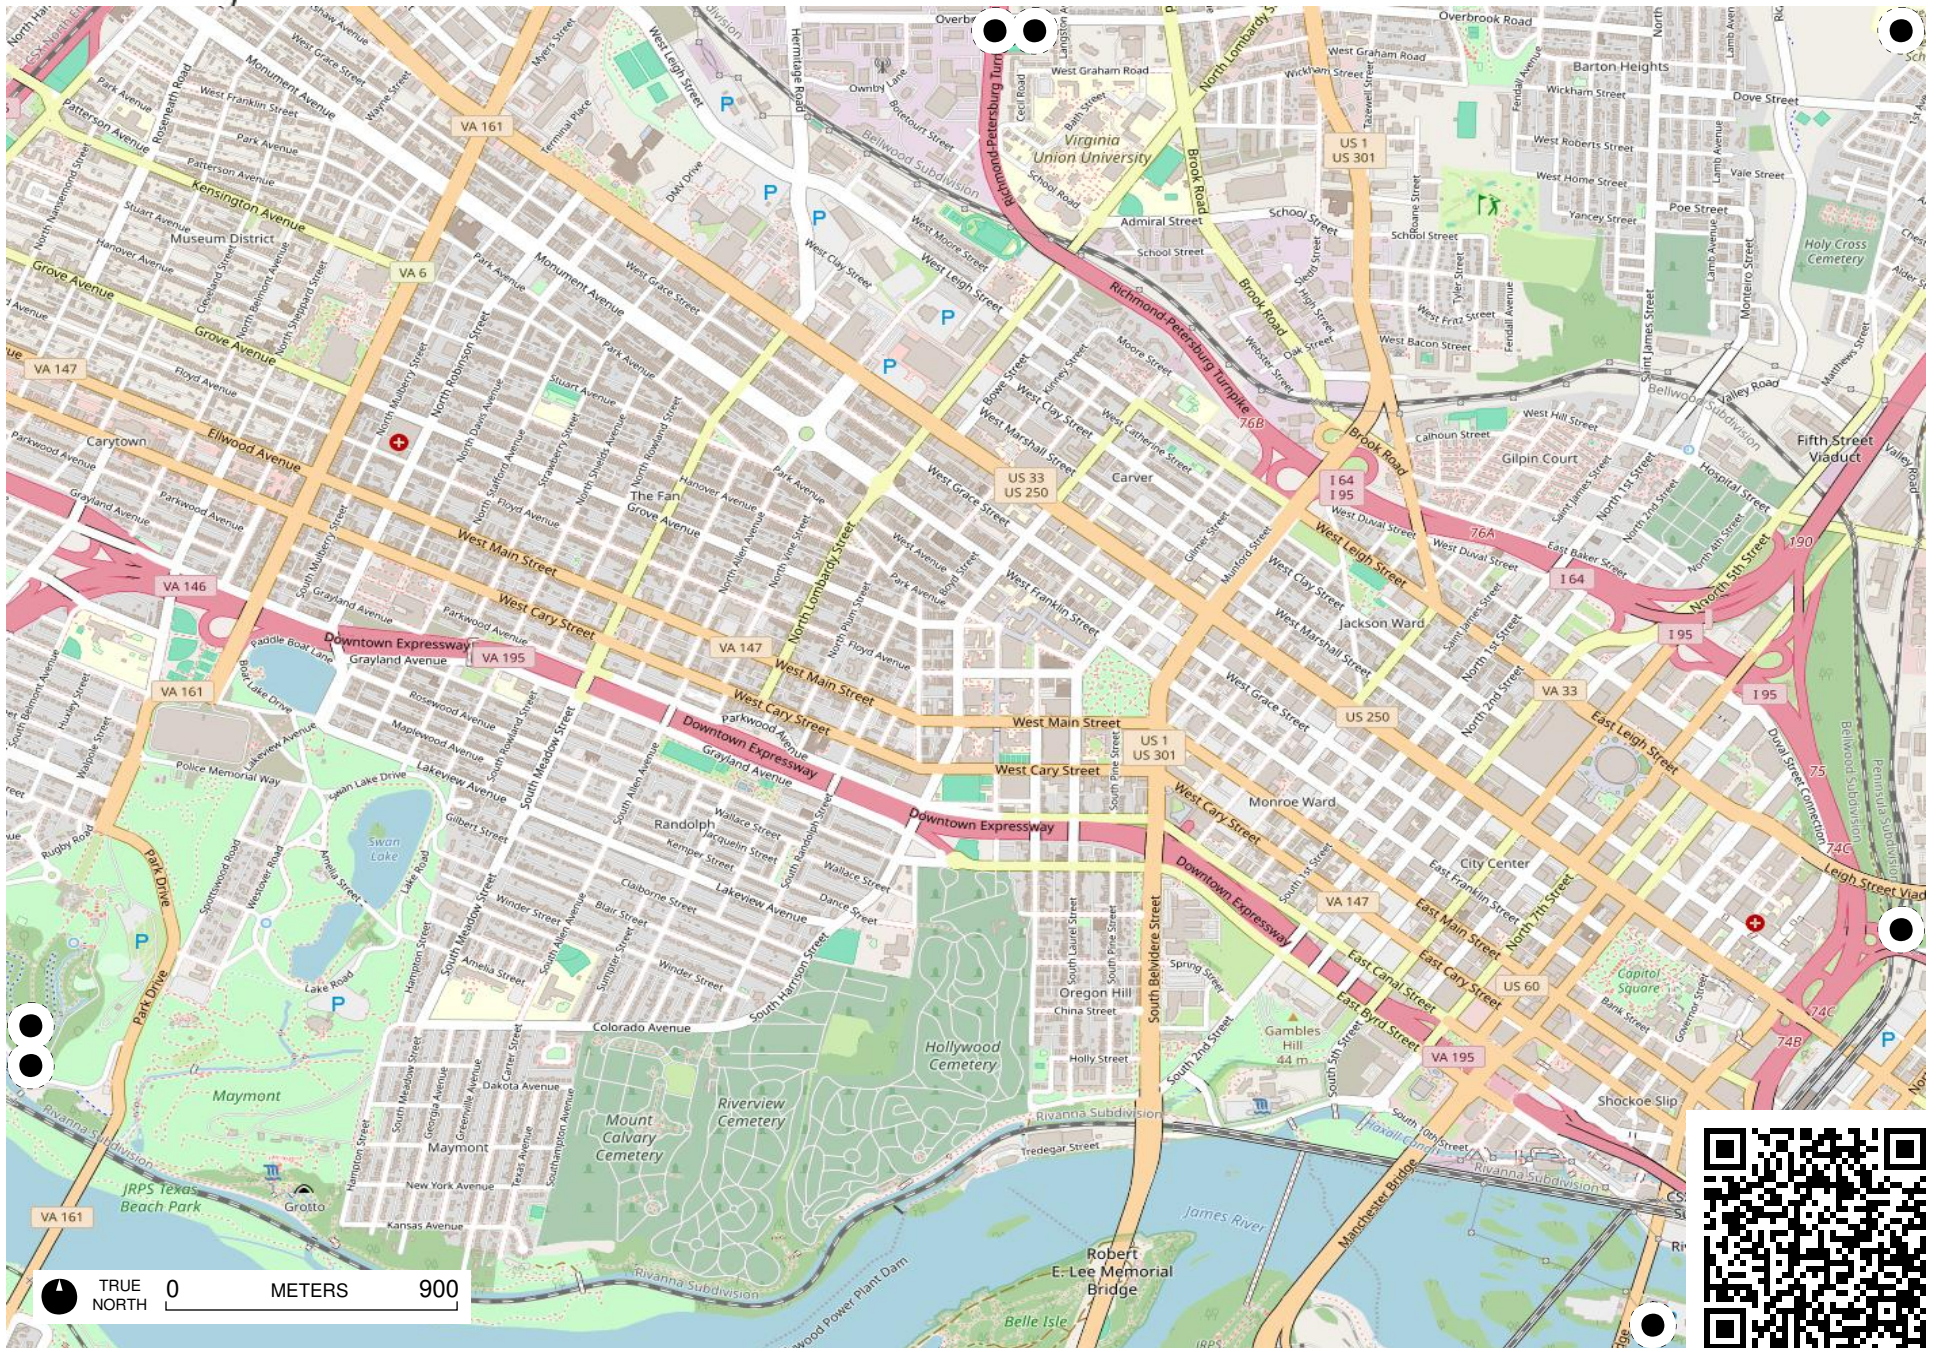

Field Papers

Richmond, VA

<https://fieldpapers.org/atlas/5jgbyeha/A3>

Field Papers

Richmond, VA

<https://fieldpapers.org/atlas/5jgbyeha/B1>

TRUE NORTH 0 METERS 900

Field Papers

Richmond, VA

<https://fieldpapers.org/atlas/5jgbyeha/B3>

TRUE NORTH 0 METERS 900