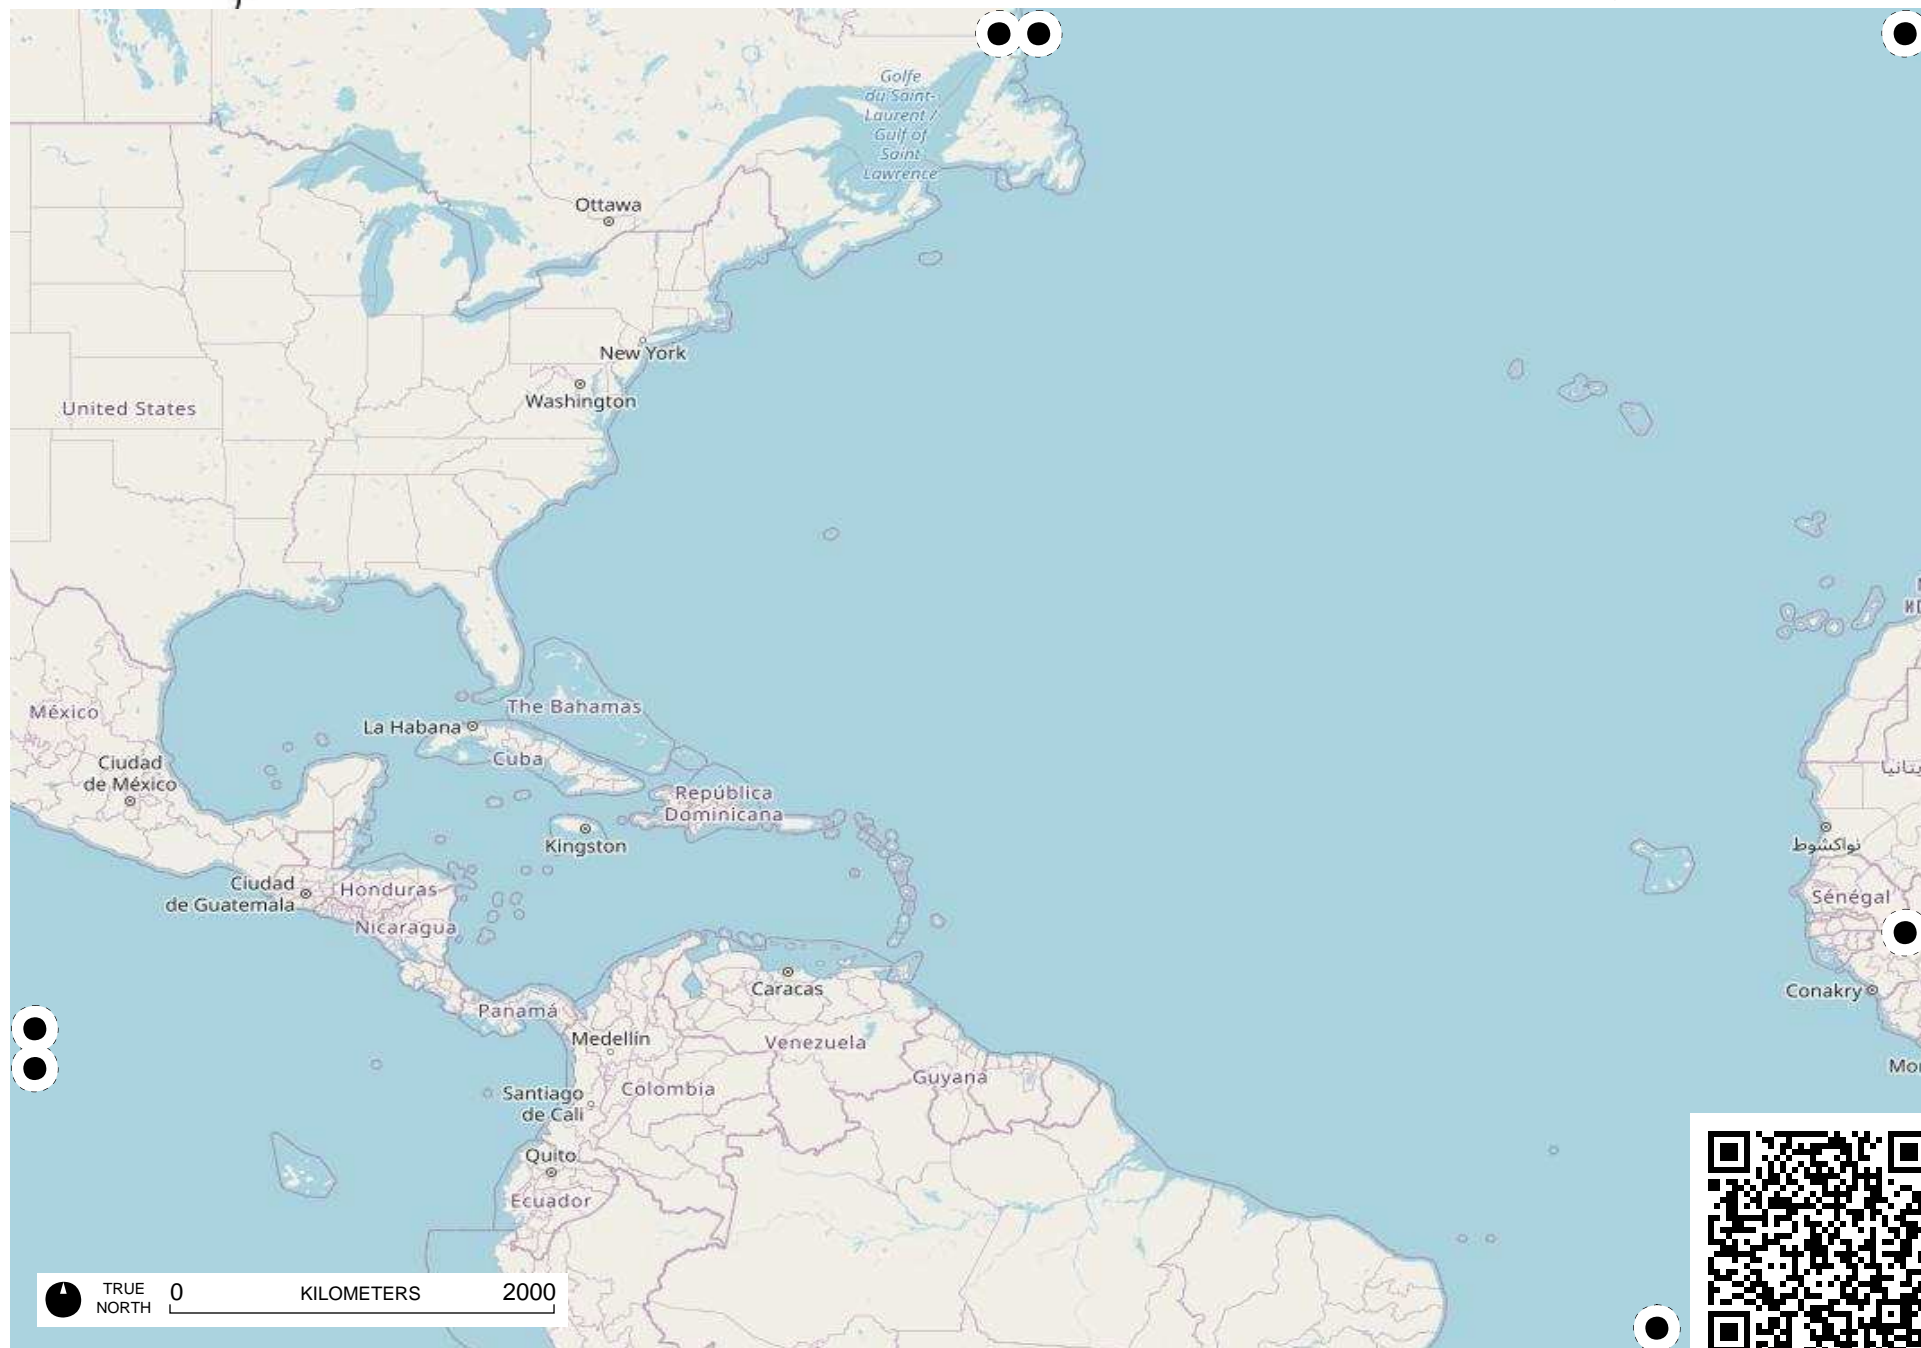

TRUE NORTH 0 KILOMETERS 3000

Field Papers

pacific islands

<http://fieldpapers.org/atlas/5hhe1b8b/A2>