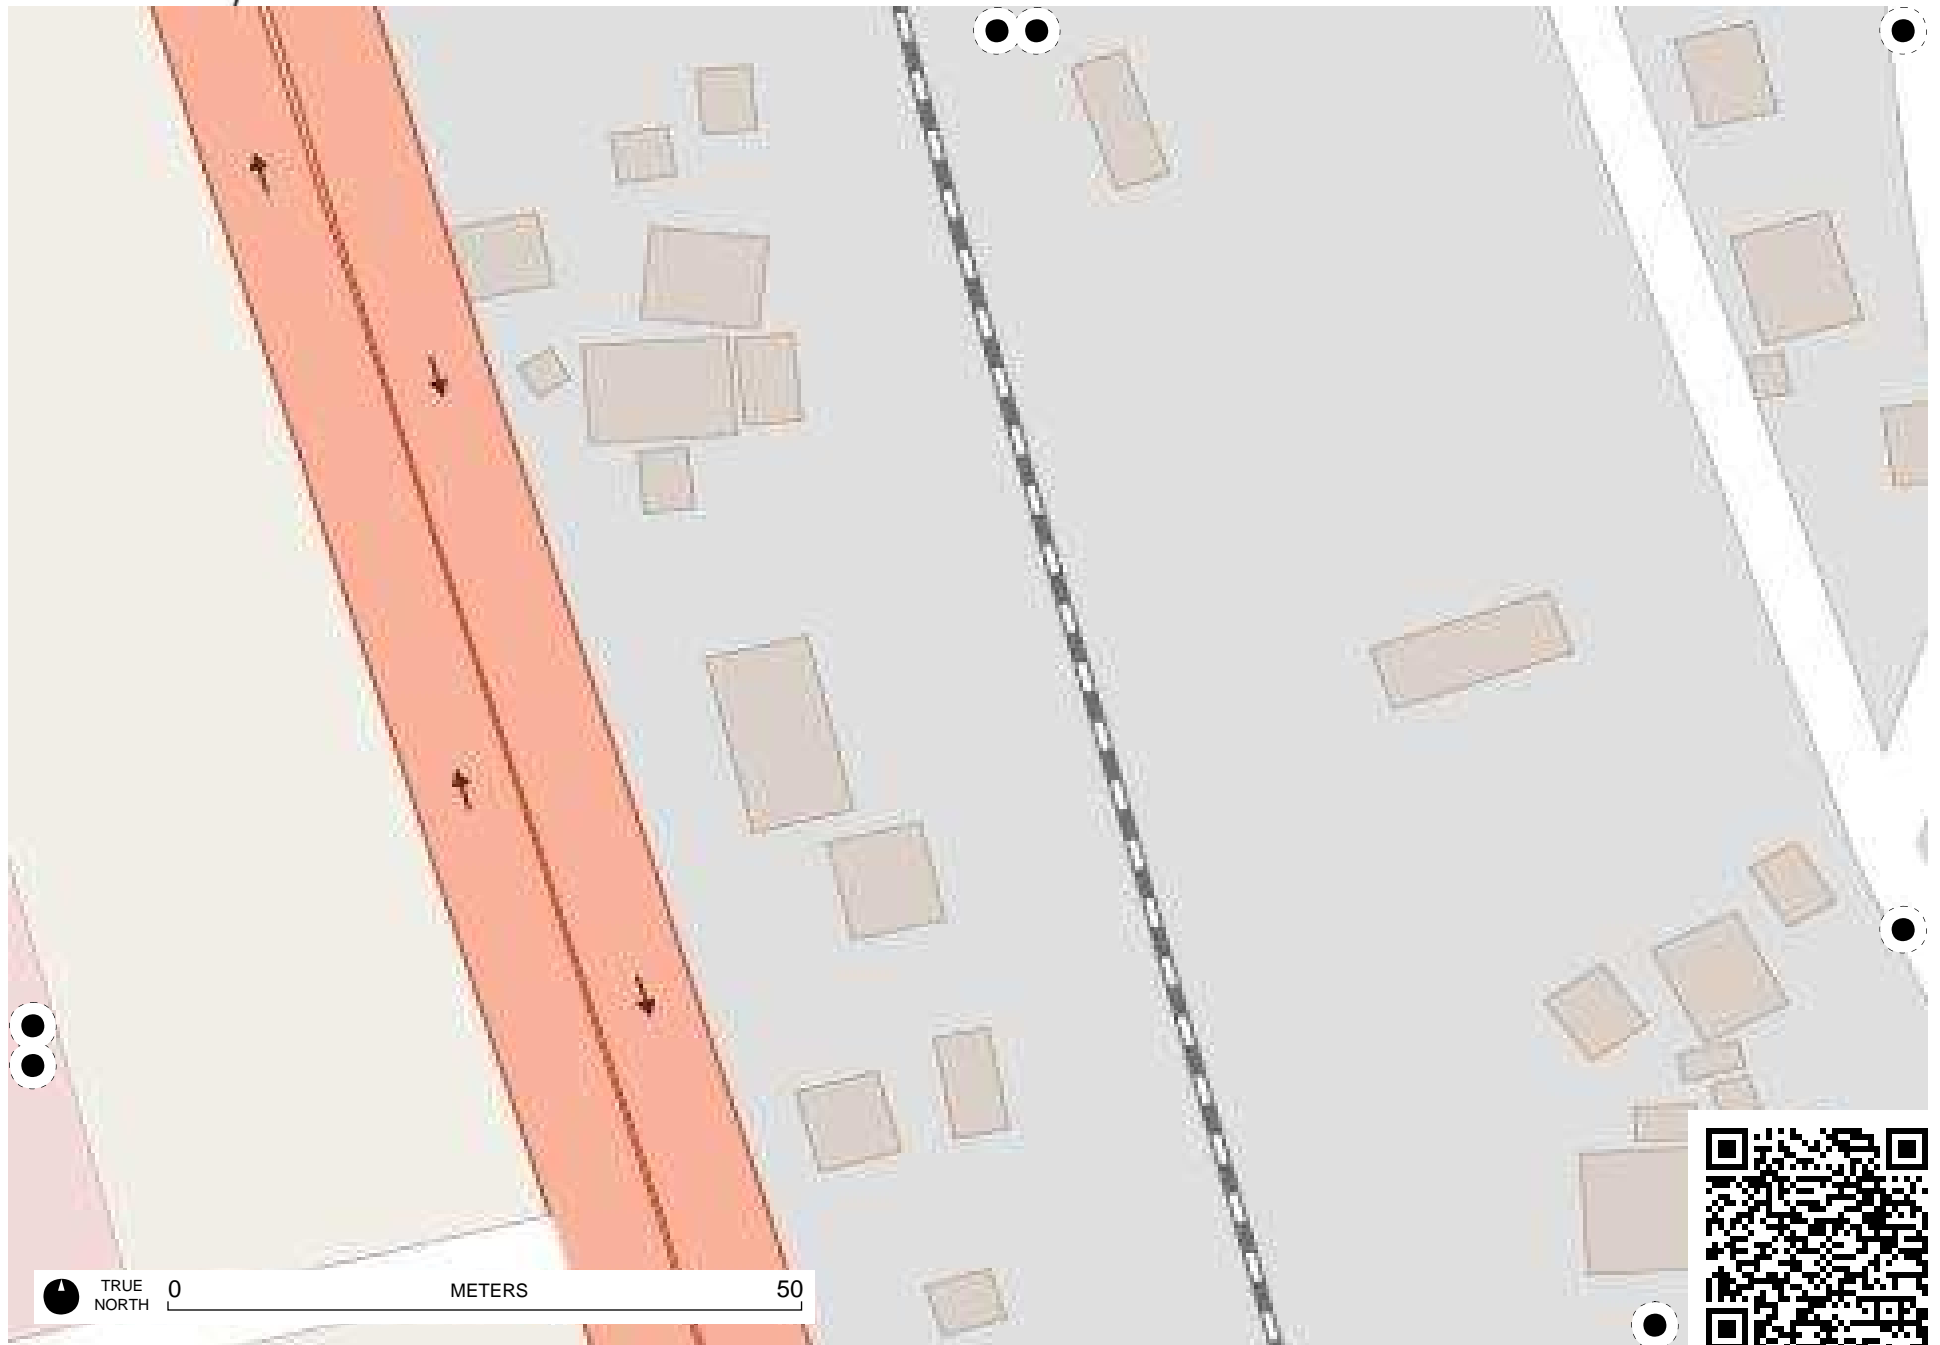

TRUE NORTH 0 METERS 50

Field Papers

shoprite chimoio

<http://fieldpapers-web.herokuapp.com/atlas/5g38n1k7/C2>

TRUE NORTH 0 METERS 50

TRUE NORTH 0 METERS 50