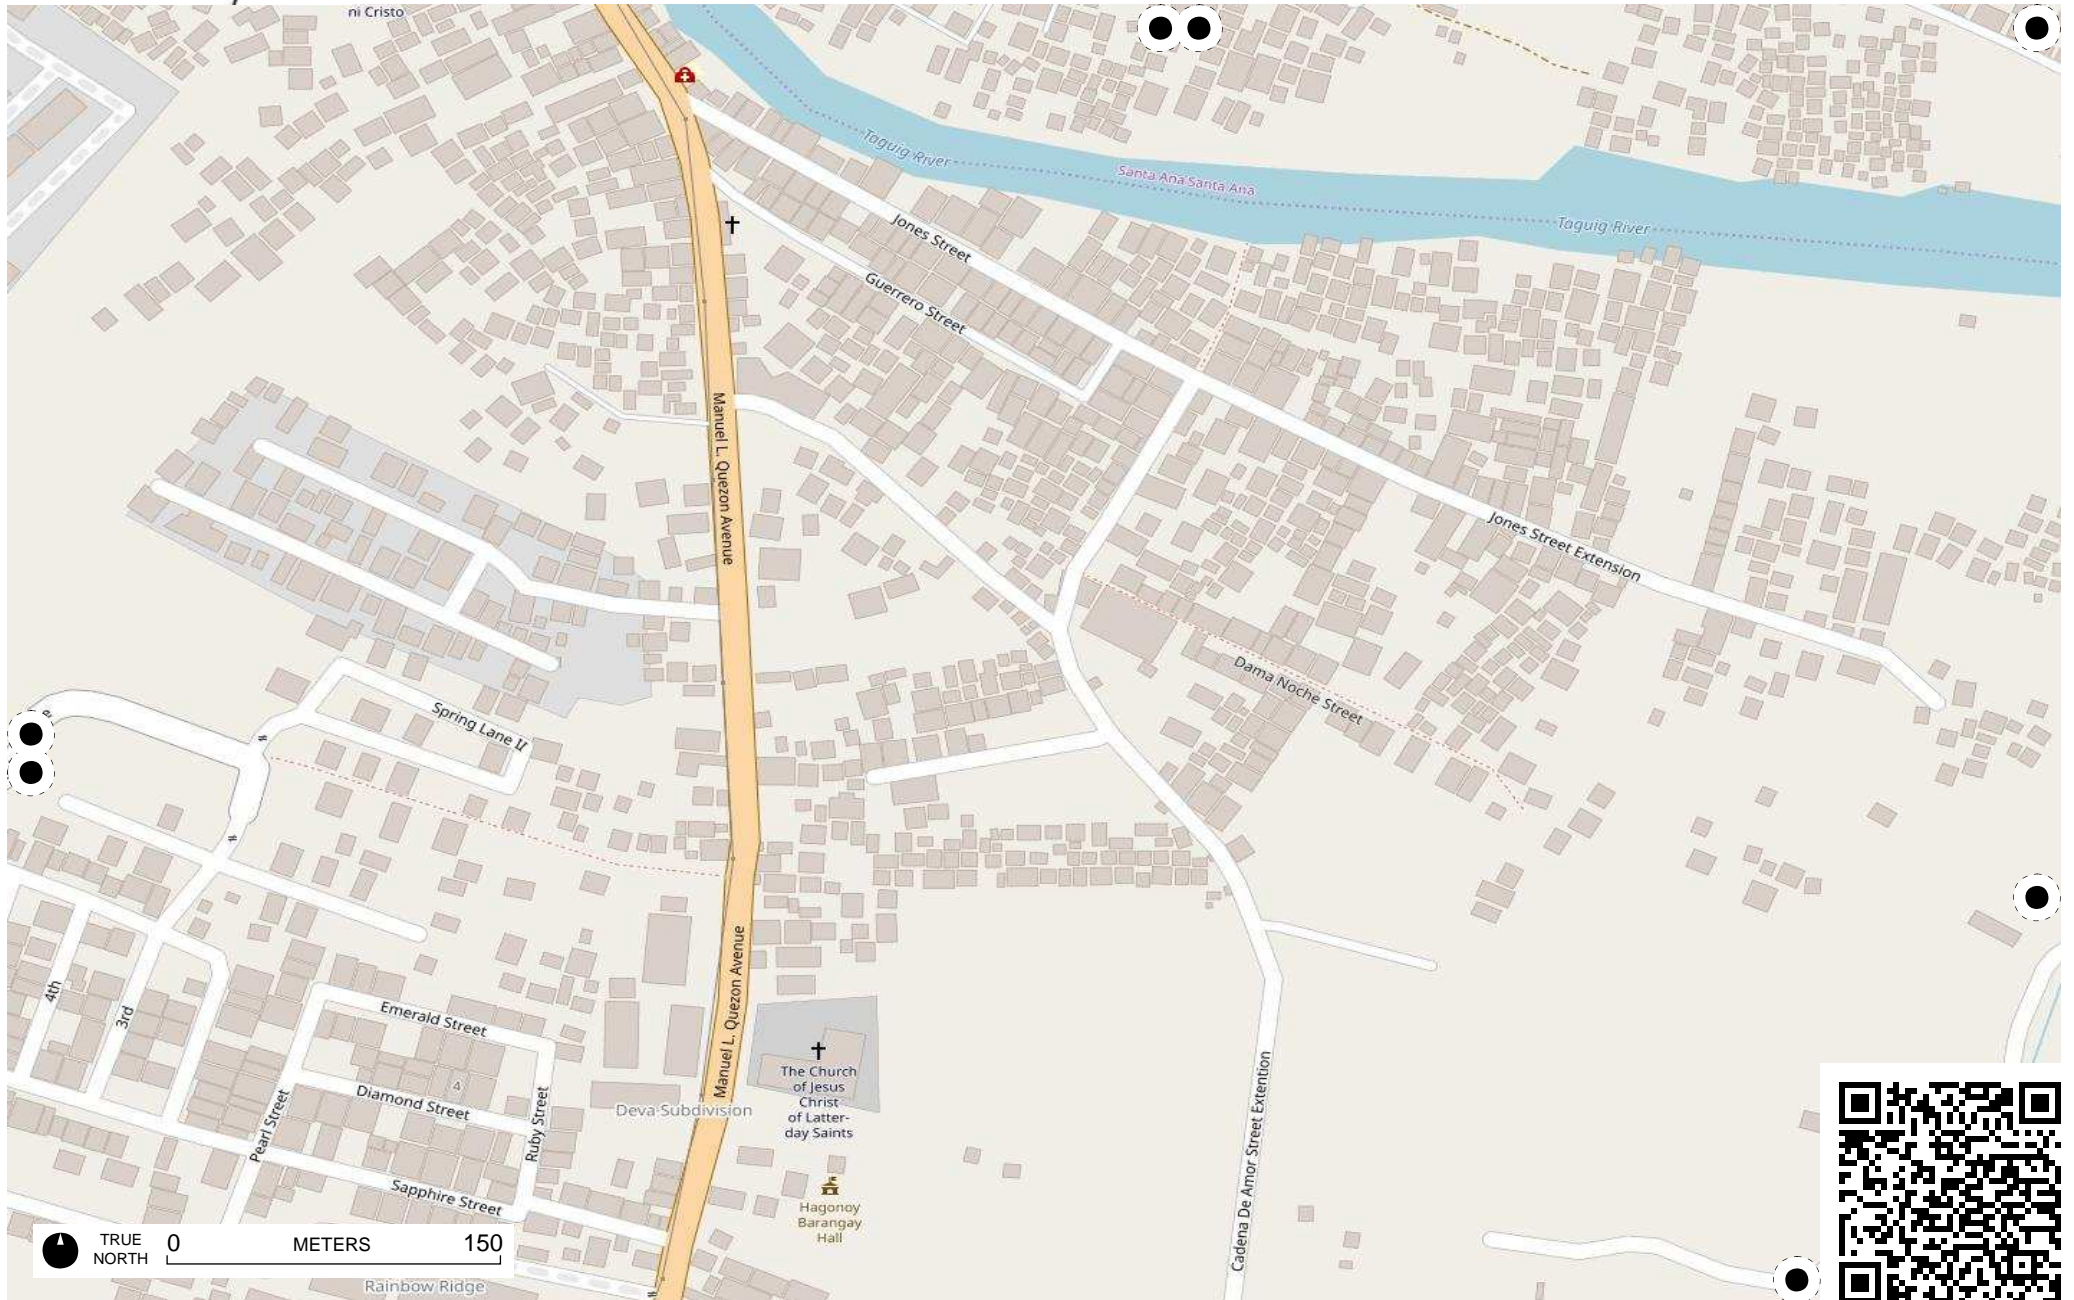

Field Papers

TRUE NORTH 0 METERS 150

Field Papers

Untitled

<http://fieldpapers.org/atlas/59y0je21/C3>

Field Papers

Untitled

<http://fieldpapers.org/atlasses/59y0je21/D4>

Field Papers

Untitled

<http://fieldpapers.org/atlasses/59y0je21/E3>

Field Papers

Untitled

<http://fieldpapers.org/atlasses/59y0je21/E4>

Santa Ana

TRUE NORTH 0 METERS 150