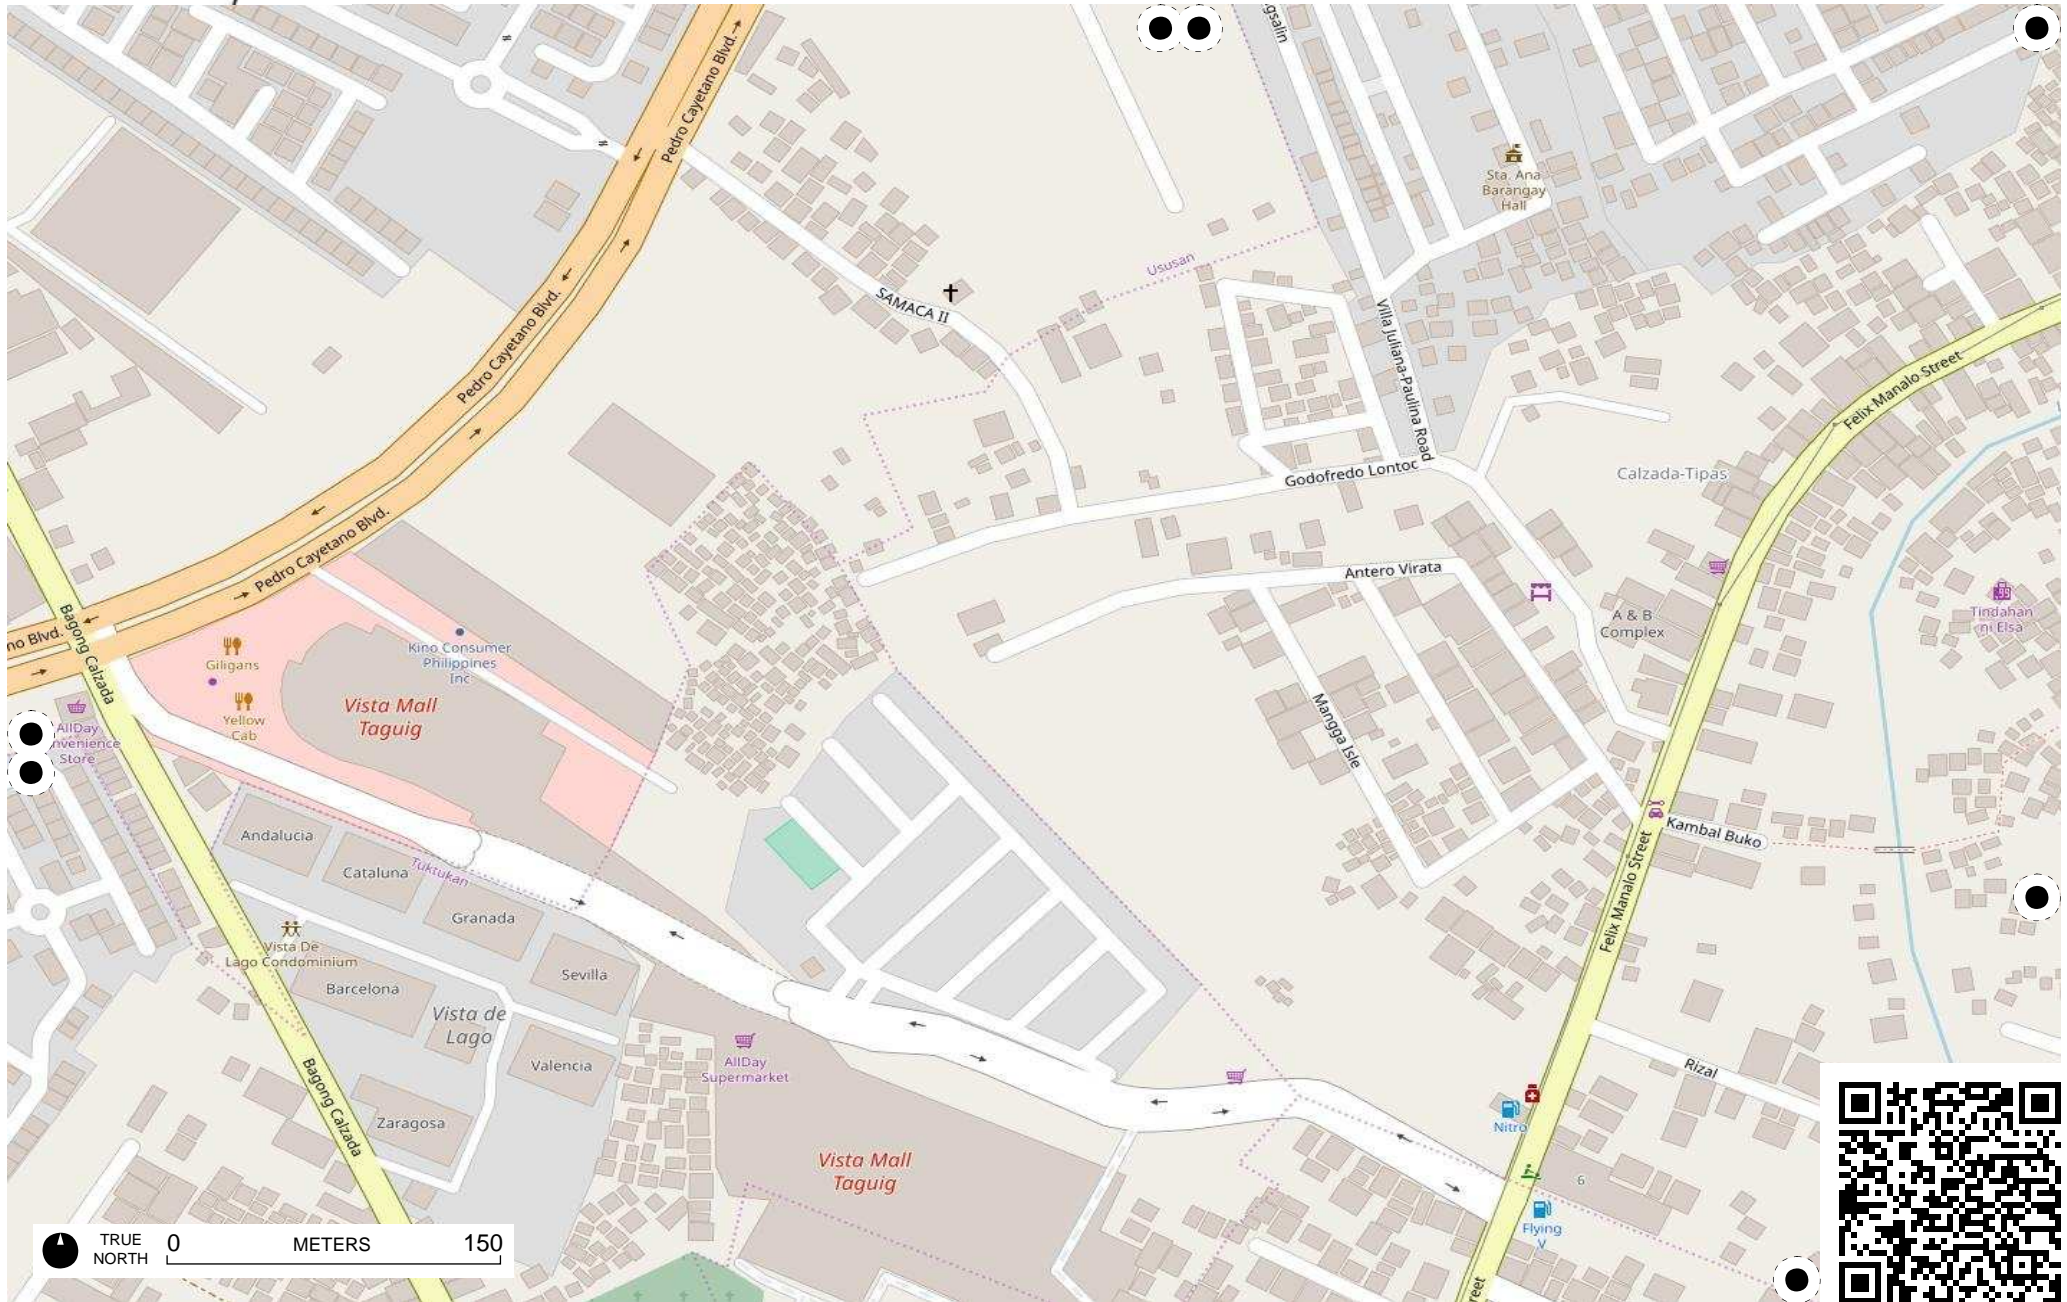

Field Papers

TRUE NORTH 0 METERS 150

Field Papers

Untitled

<http://fieldpapers.org/atlas/59y0je21/C3>

Field Papers

Untitled

<http://fieldpapers.org/atlasses/59y0je21/D4>

Field Papers

Untitled

<http://fieldpapers.org/atlasses/59y0je21/E3>

Field Papers

Untitled

<http://fieldpapers.org/atlasses/59y0je21/E4>

Santa Ana

TRUE NORTH 0 METERS 150