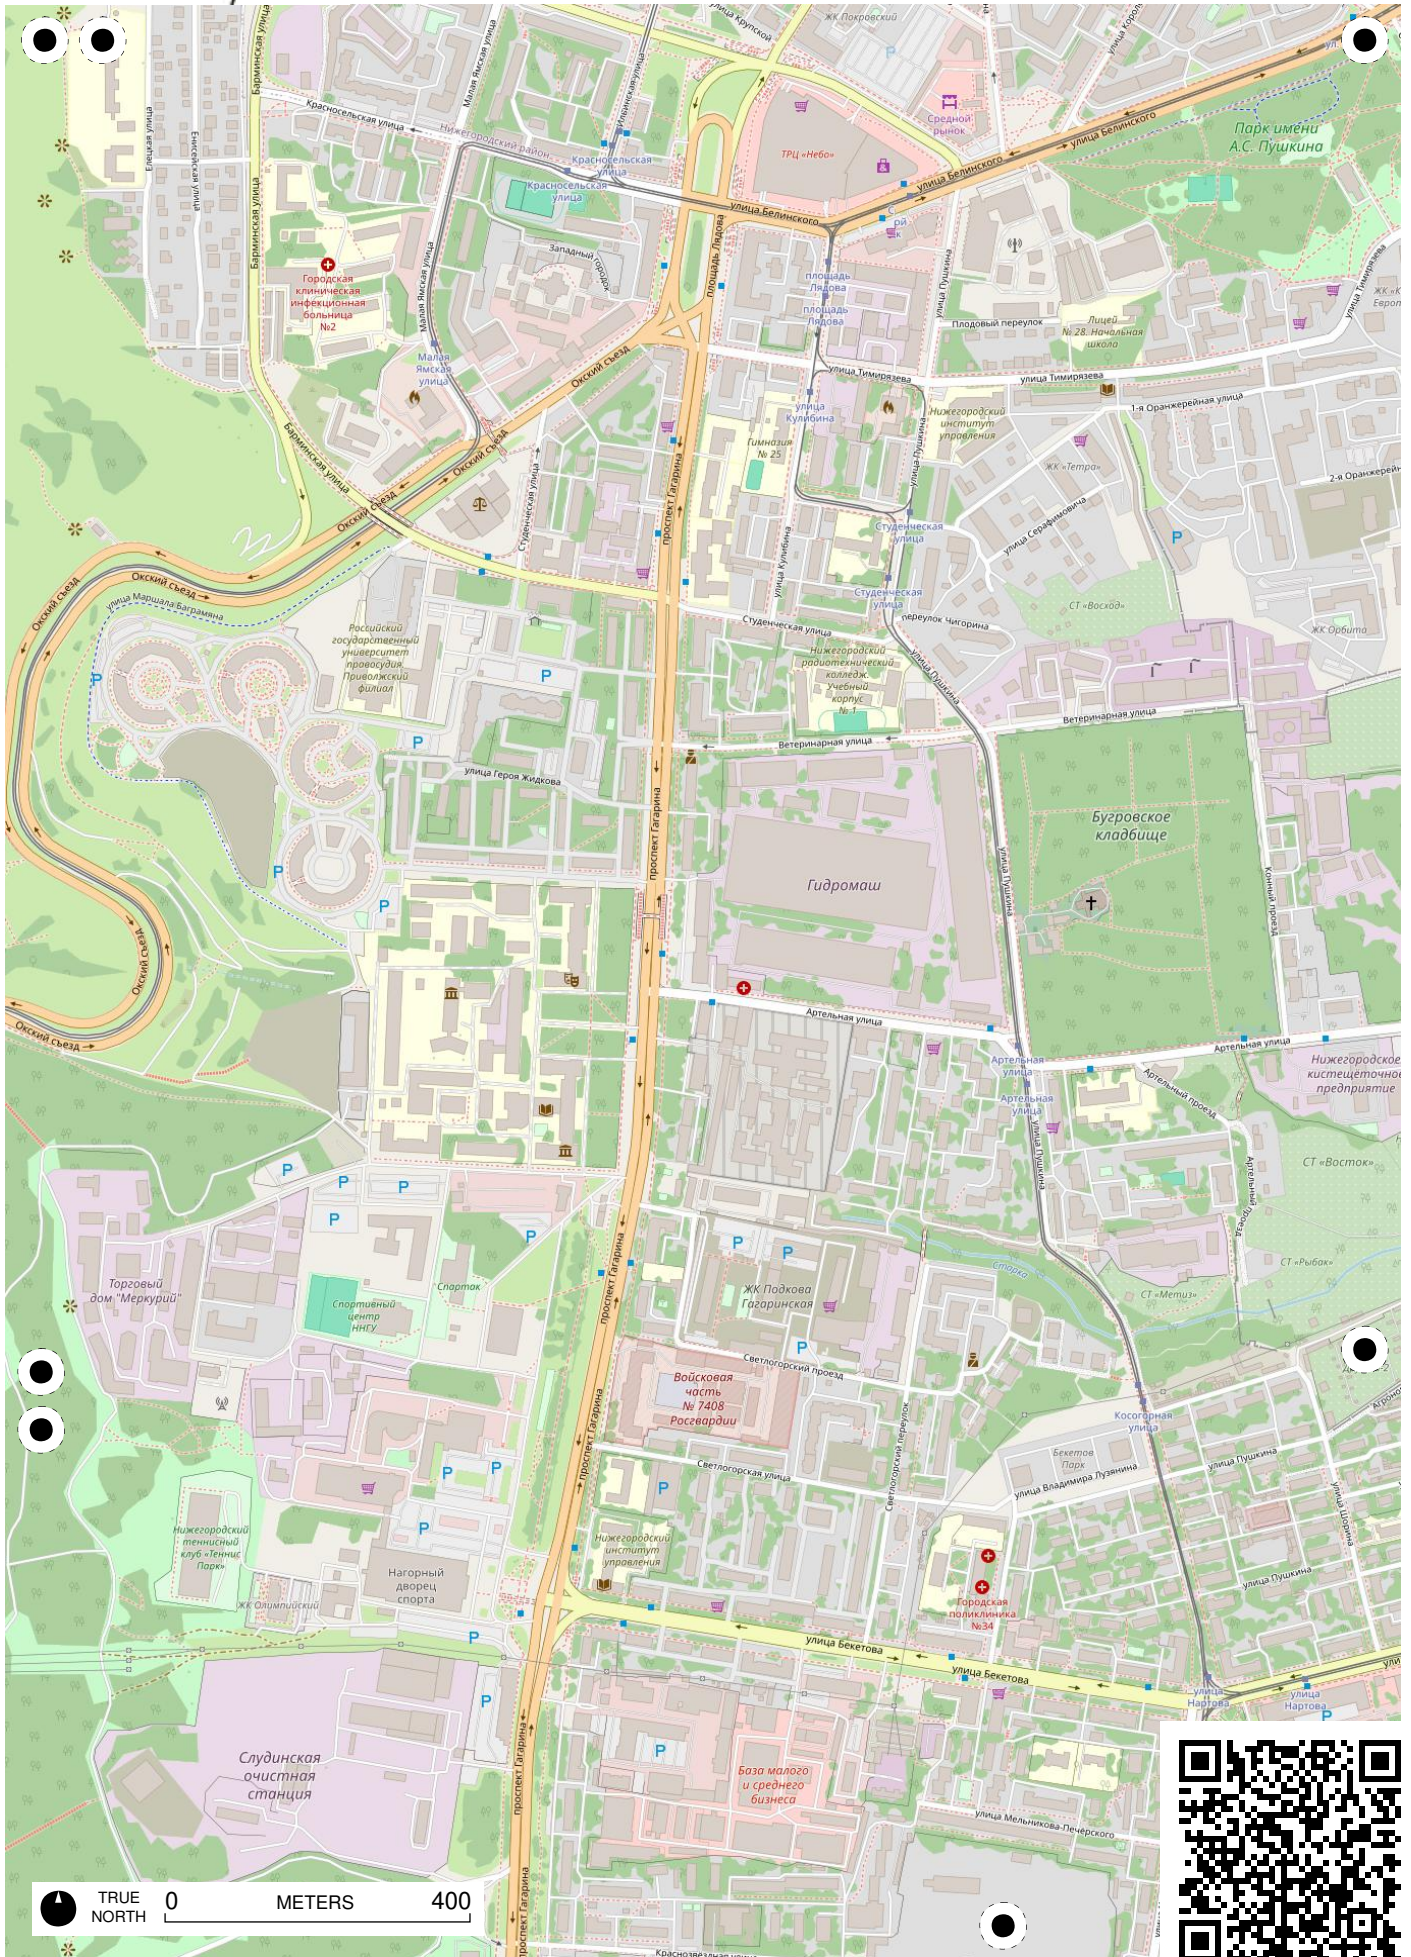

TRUE NORTH 0 METERS 400

TRUE NORTH 0 METERS 400

TRUE NORTH 0 METERS 400

TRUE NORTH 0 METERS 400

TRUE NORTH 0 METERS 400

TRUE NORTH 0 METERS 400

TRUE NORTH 0 METERS 400

СНТ «Радуга»