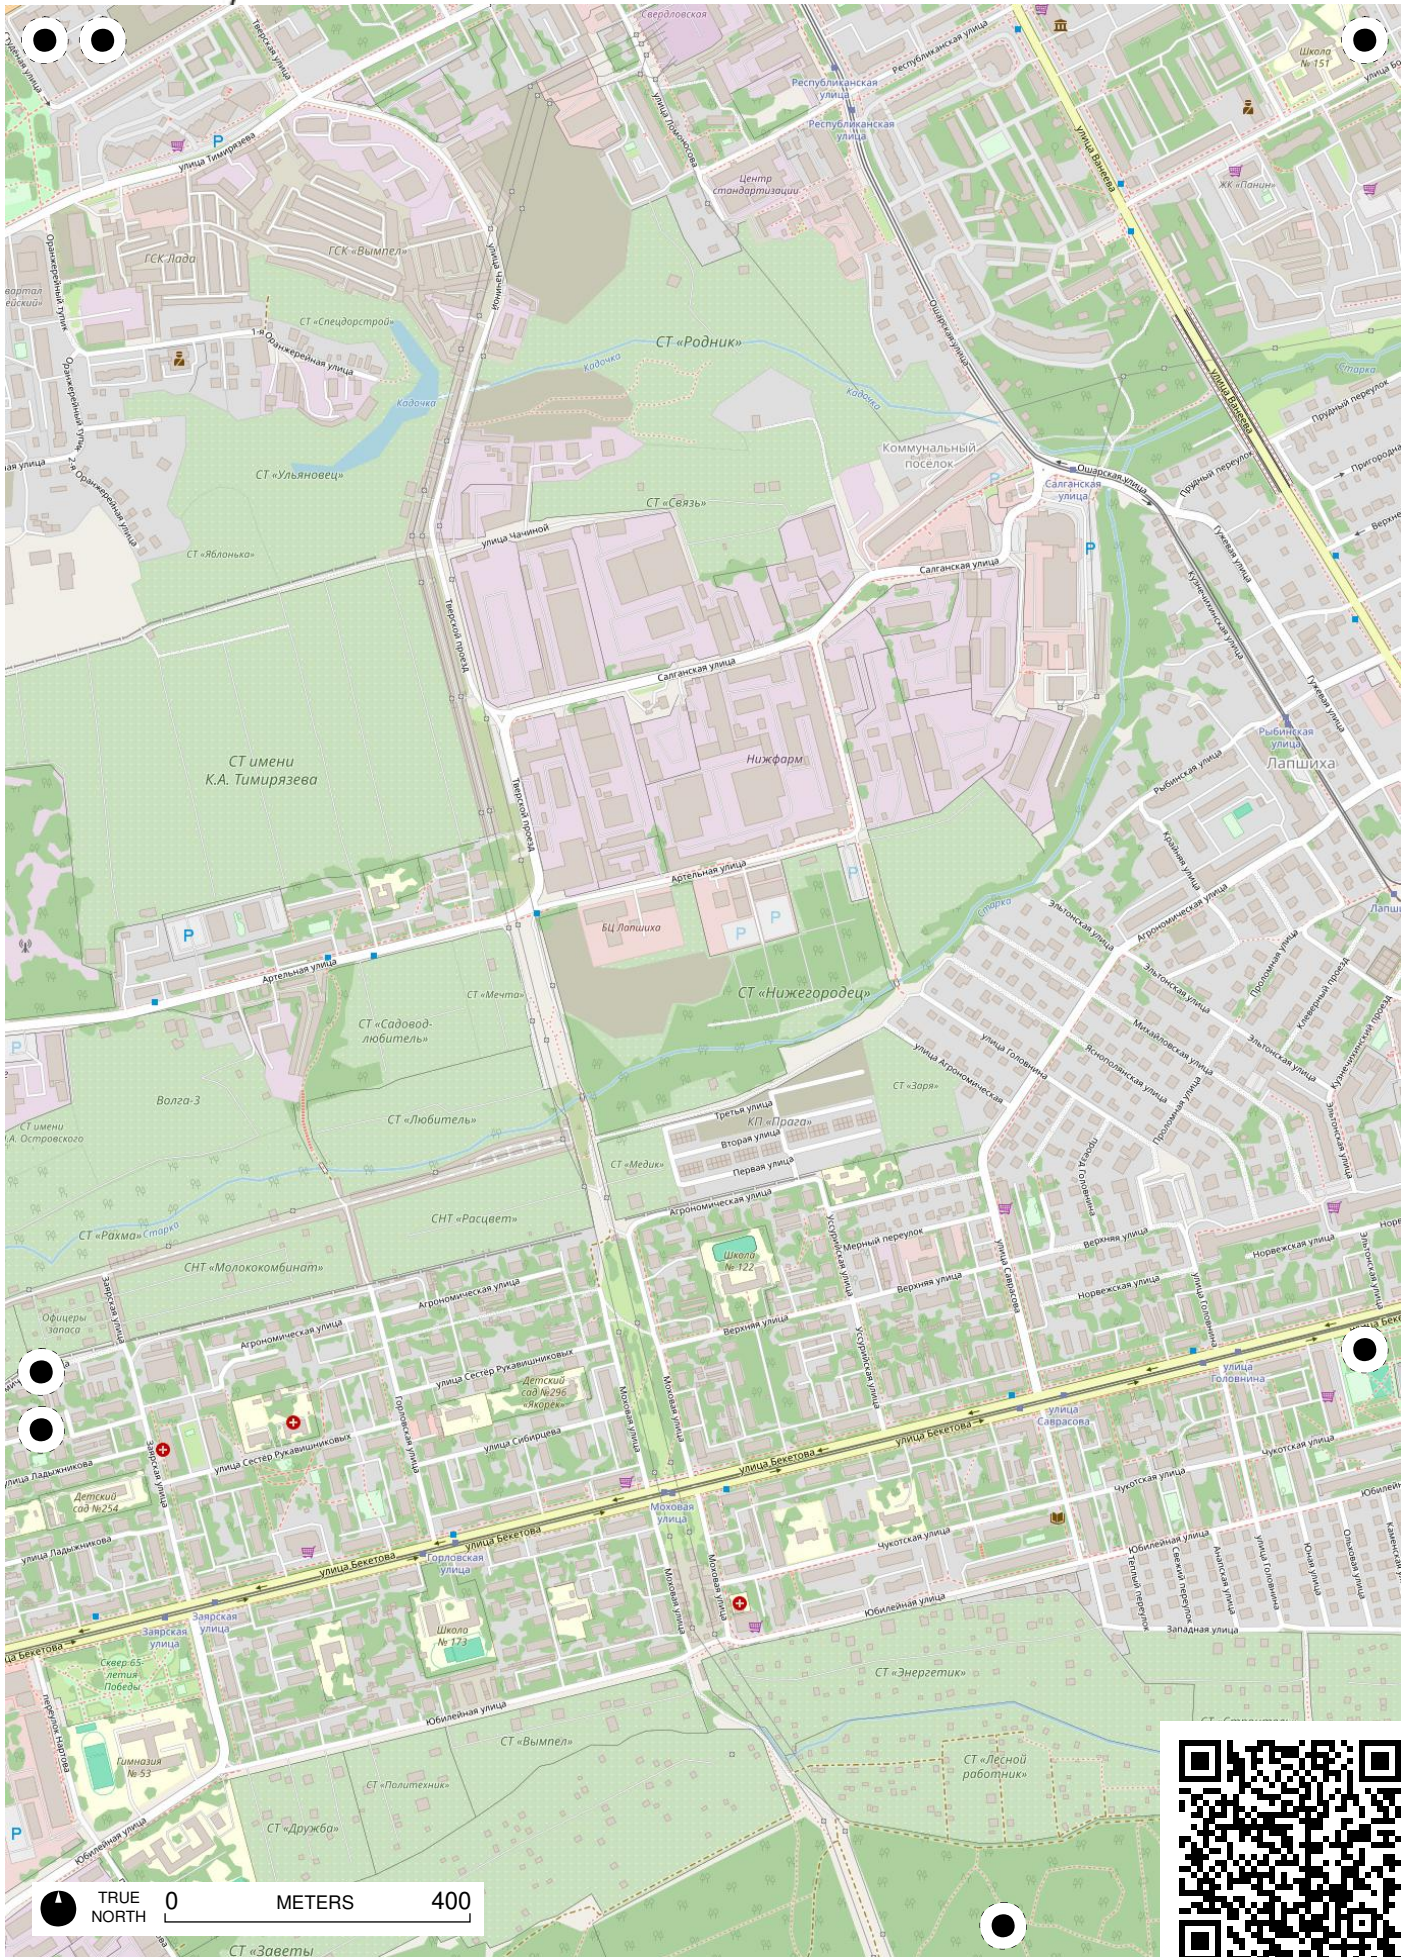

TRUE NORTH 0 METERS 400

TRUE NORTH 0 METERS 400

TRUE NORTH 0 METERS 400

TRUE NORTH 0 METERS 400

TRUE NORTH 0 METERS 400

TRUE NORTH 0 METERS 400

TRUE NORTH 0 METERS 400

СНТ «Радуга»