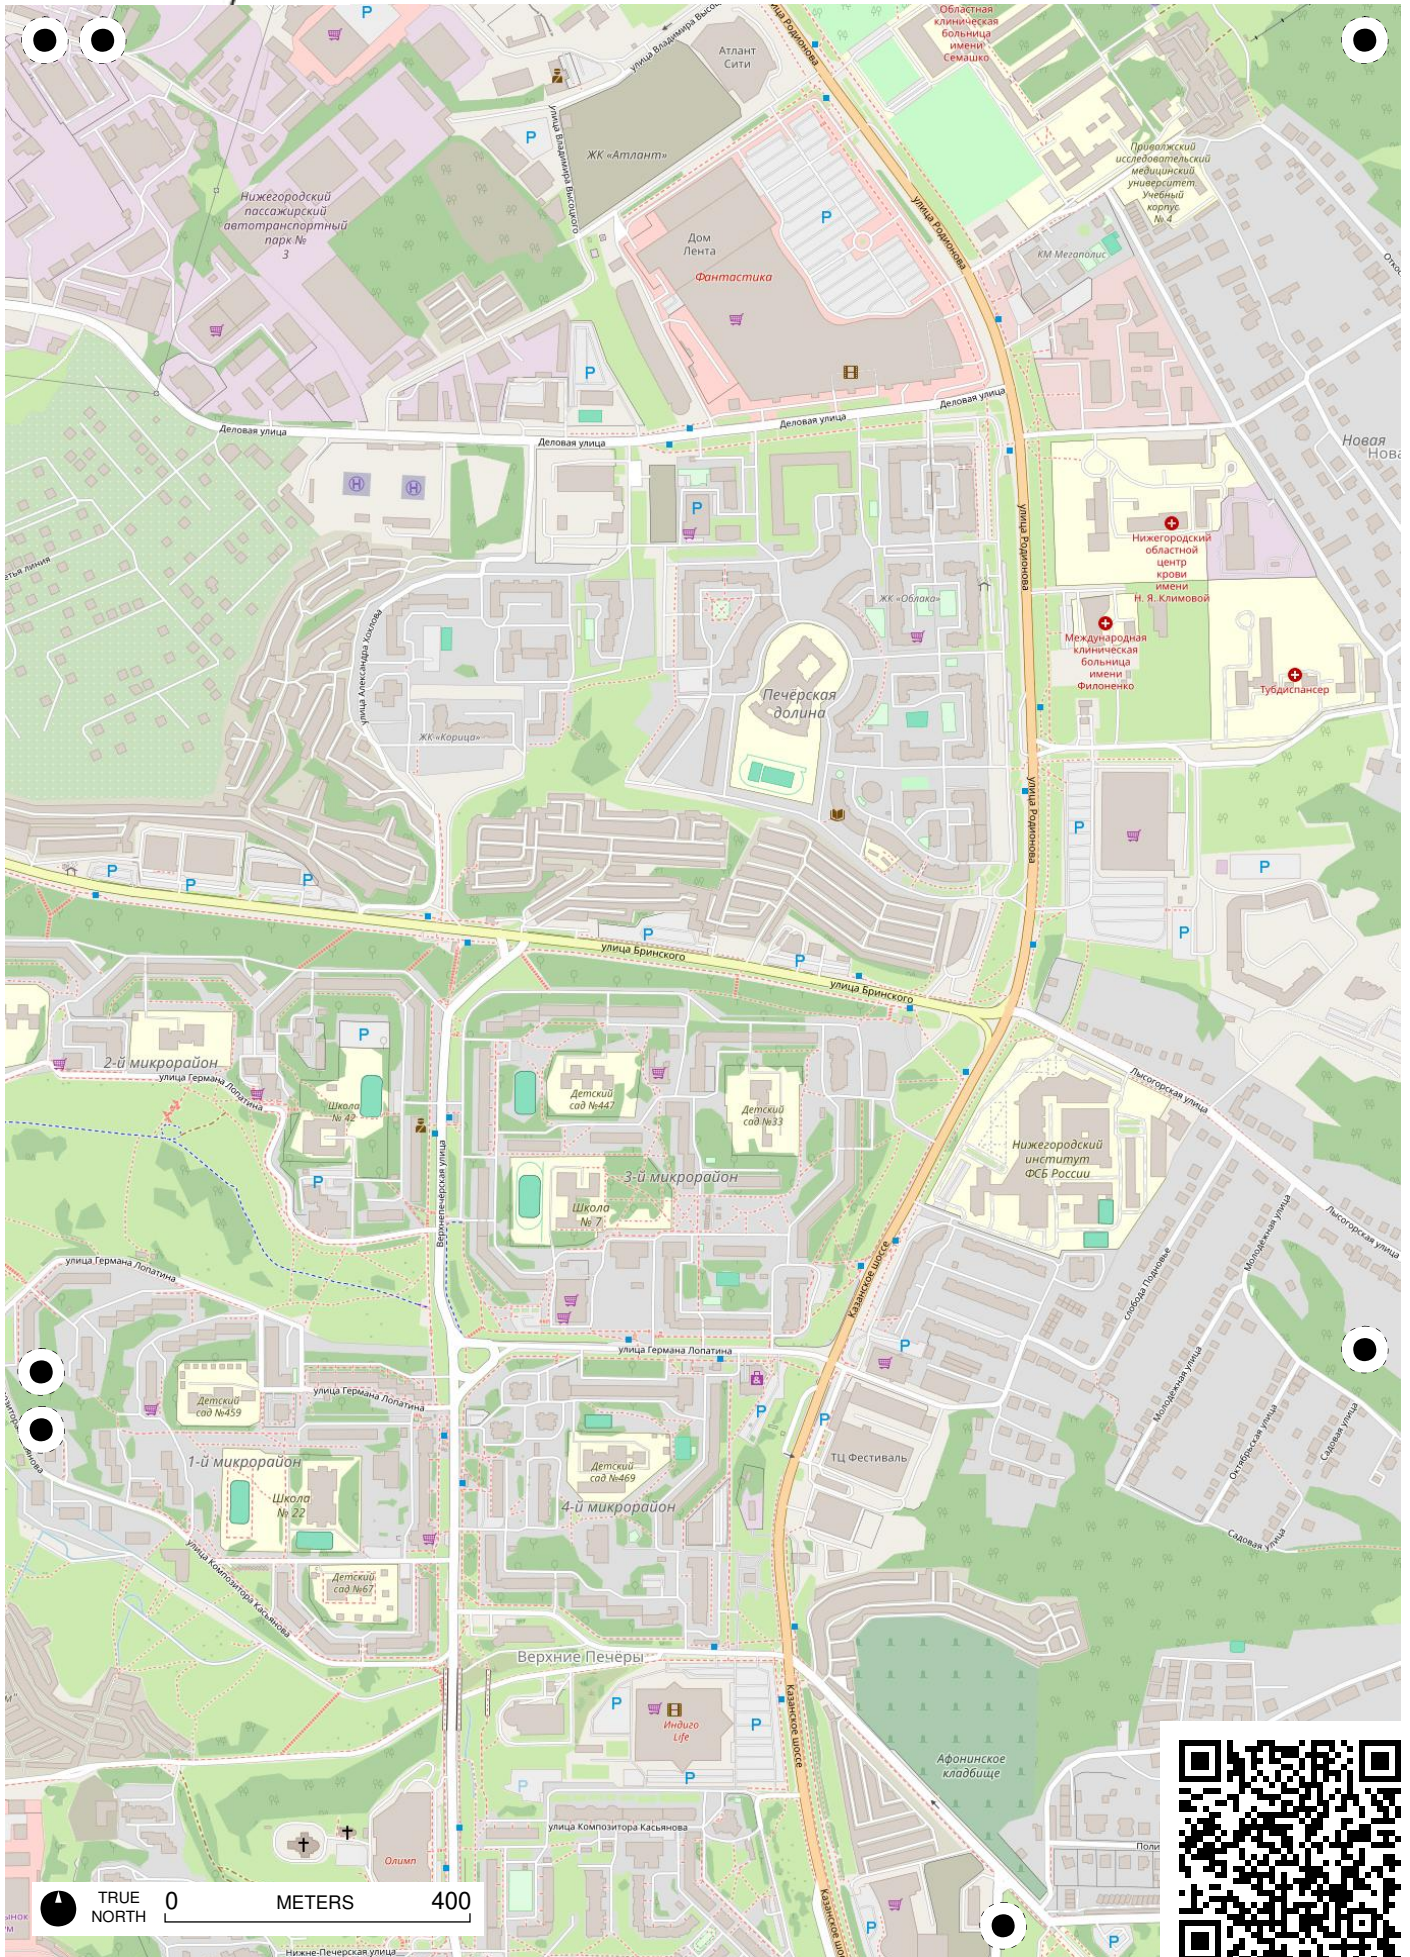

TRUE NORTH 0 METERS 400

TRUE NORTH 0 METERS 400

TRUE NORTH 0 METERS 400

TRUE NORTH 0 METERS 400

TRUE NORTH 0 METERS 400

TRUE NORTH 0 METERS 400

TRUE NORTH 0 METERS 400

СНТ «Радуга»