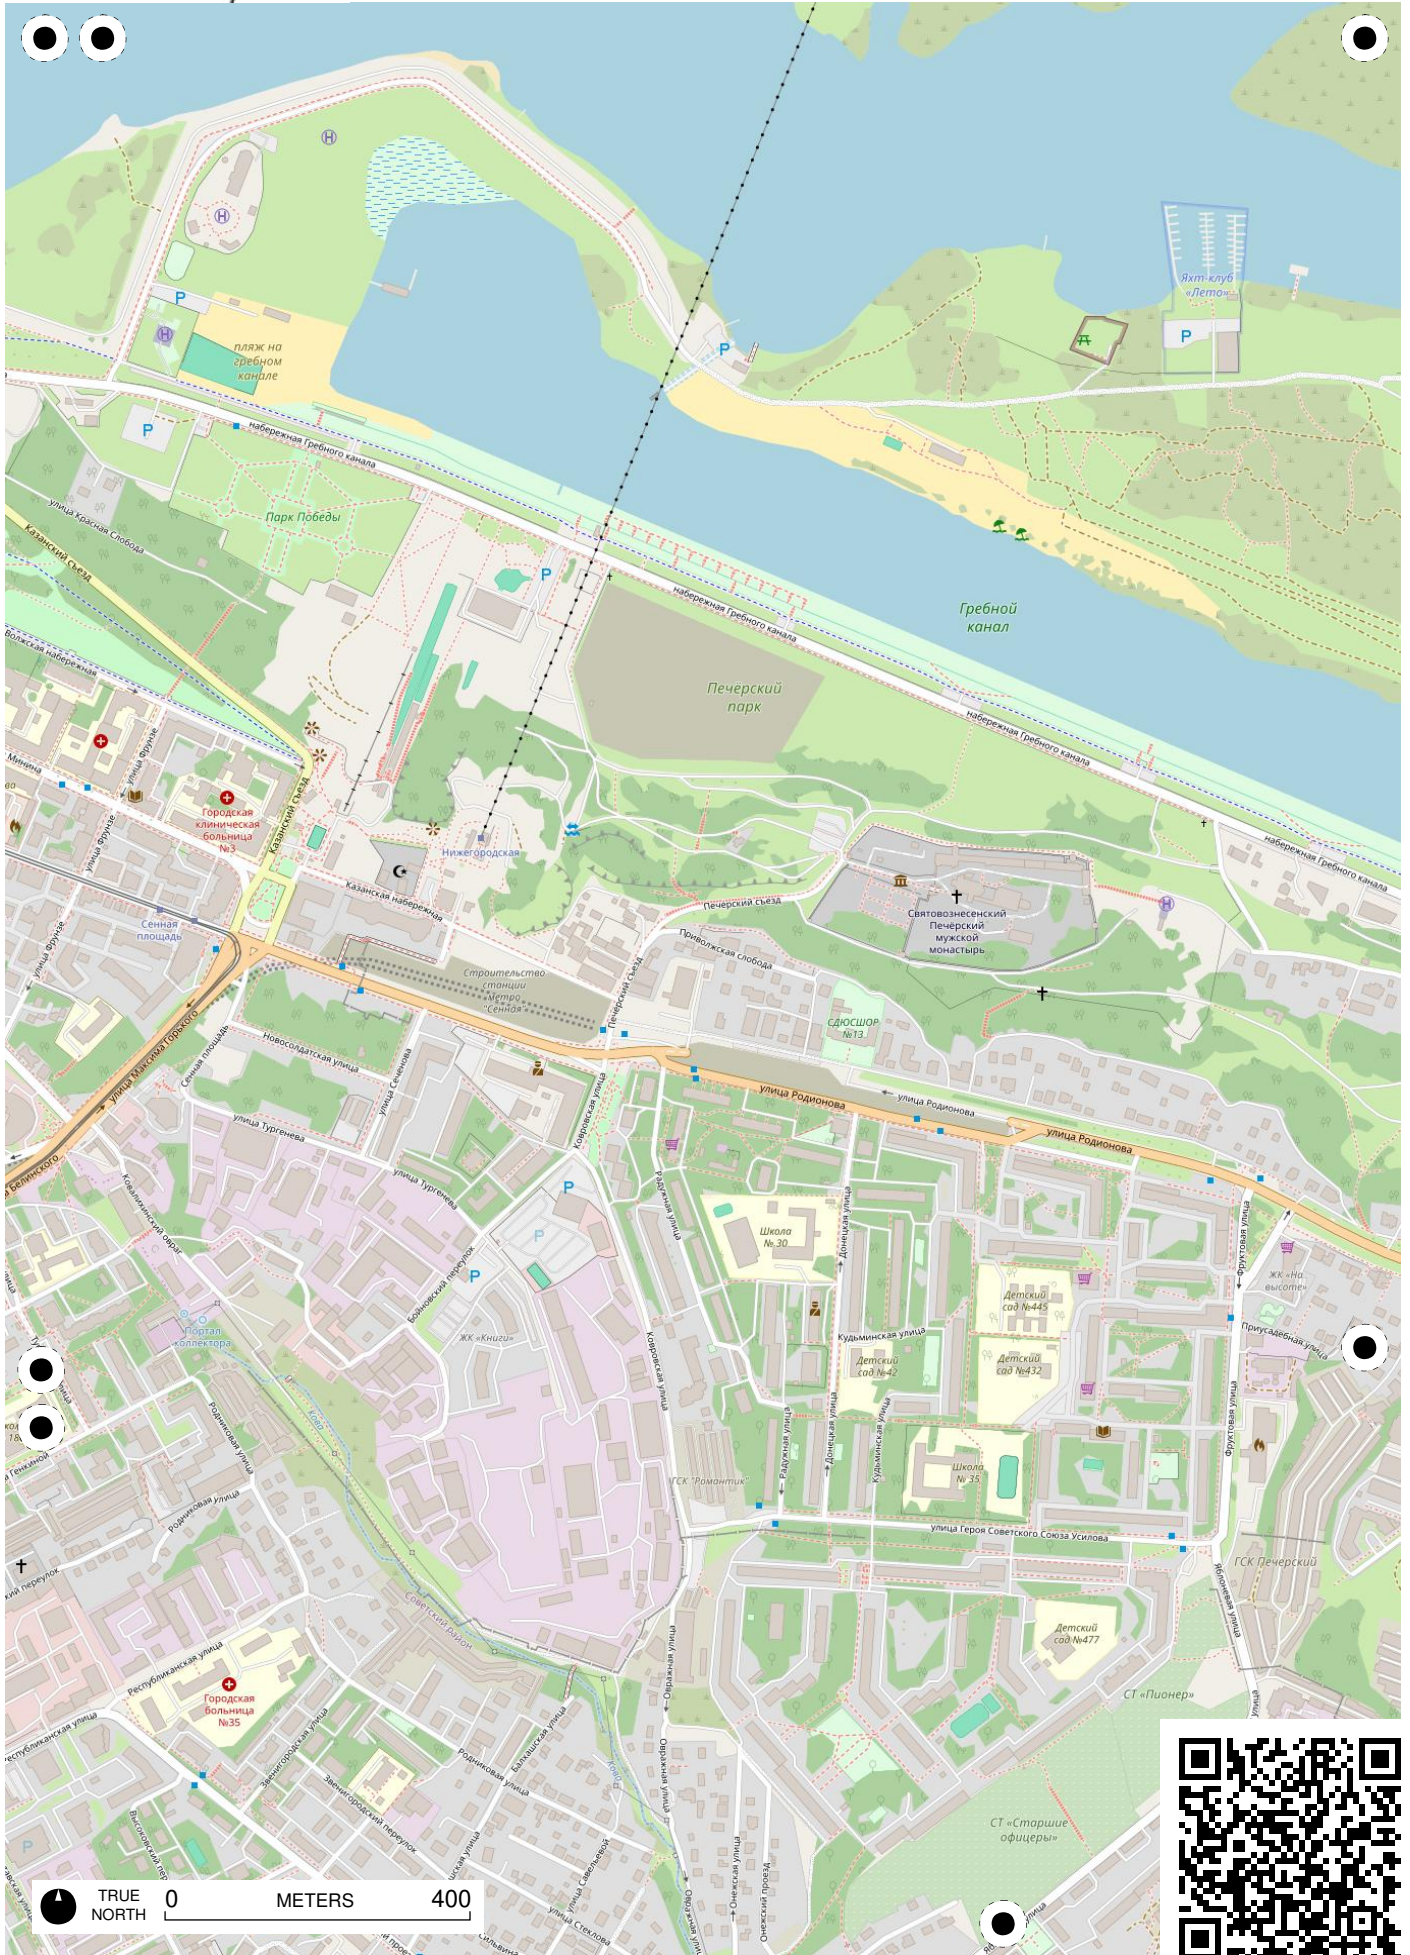

TRUE NORTH 0 METERS 400

TRUE NORTH 0 METERS 400

TRUE NORTH 0 METERS 400

TRUE NORTH 0 METERS 400

TRUE NORTH 0 METERS 400

TRUE NORTH 0 METERS 400

TRUE NORTH 0 METERS 400

СНТ «Радуга»