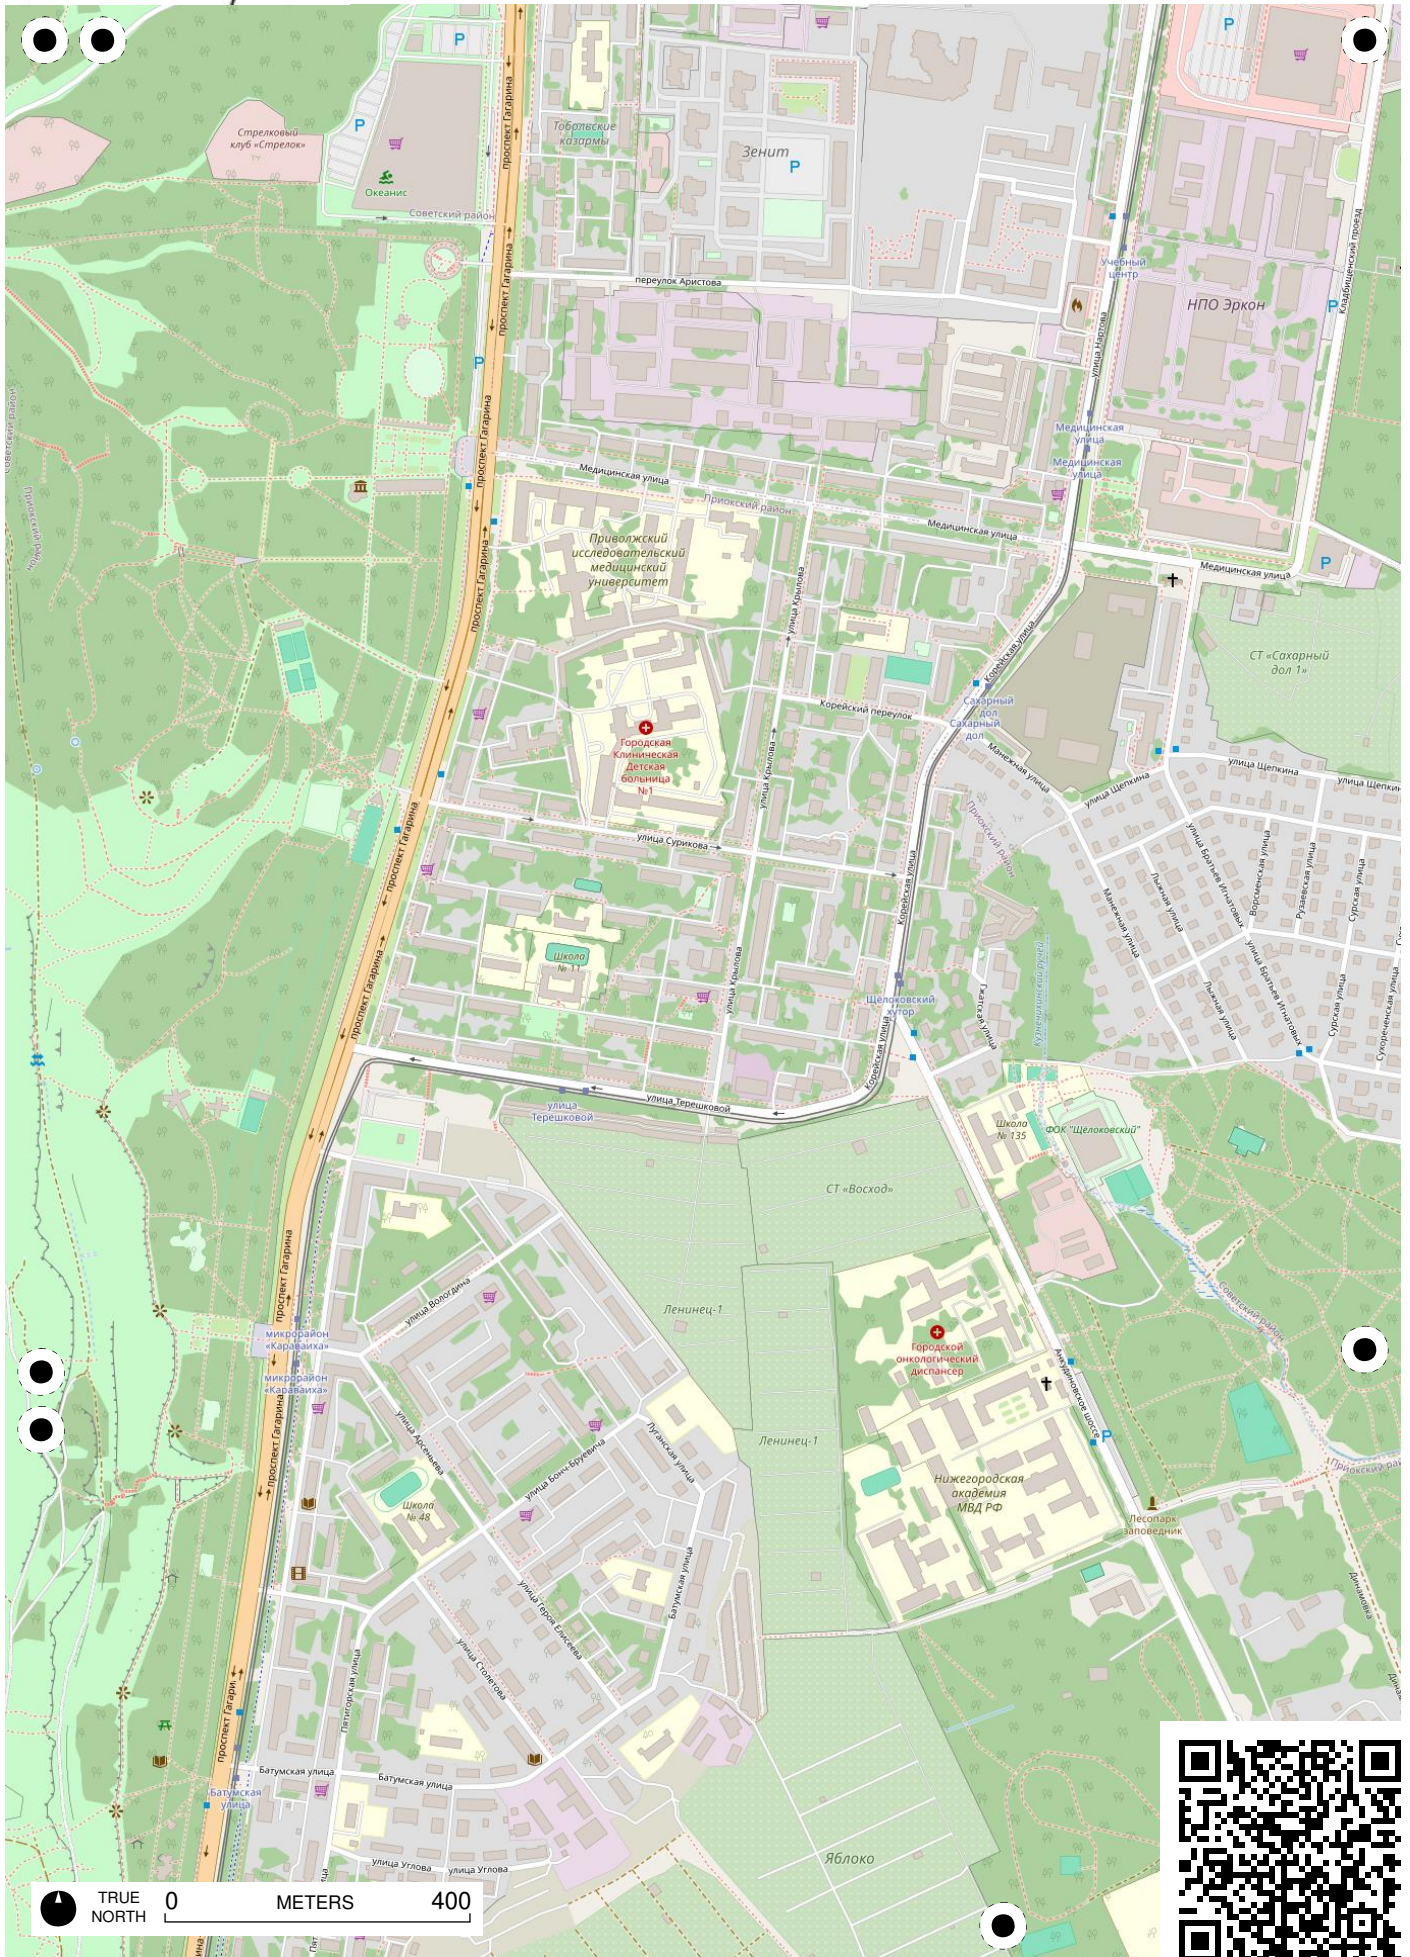

TRUE NORTH 0 METERS 400

TRUE NORTH 0 METERS 400

TRUE NORTH 0 METERS 400

TRUE NORTH 0 METERS 400

TRUE NORTH 0 METERS 400

TRUE NORTH 0 METERS 400

TRUE NORTH 0 METERS 400

СНТ «Радуга»