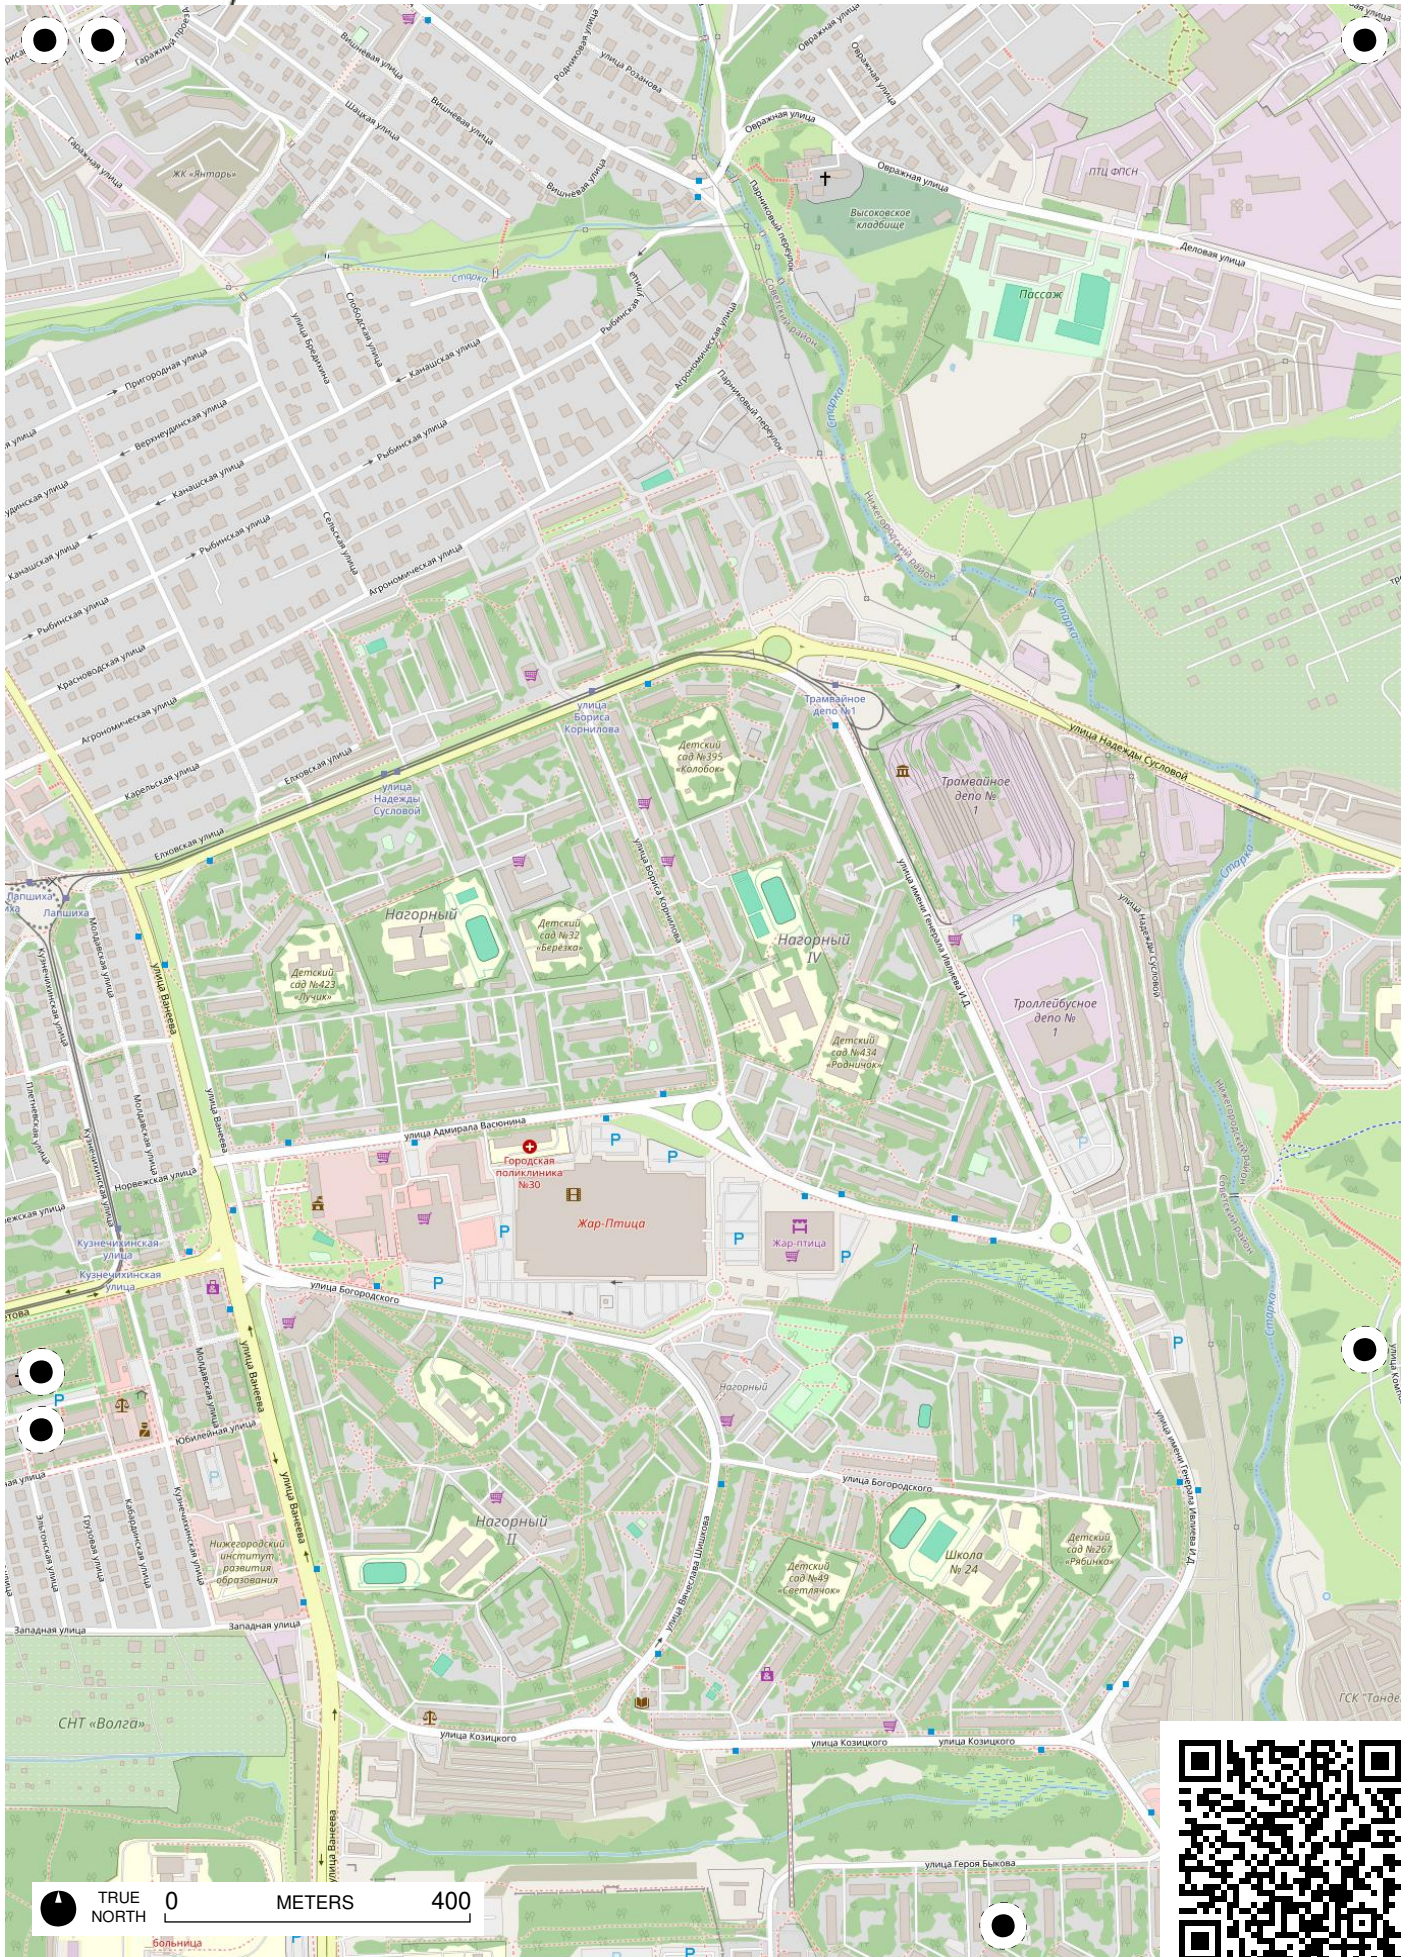

TRUE NORTH 0 METERS 400

TRUE NORTH 0 METERS 400

TRUE NORTH 0 METERS 400

TRUE NORTH 0 METERS 400

TRUE NORTH 0 METERS 400

TRUE NORTH 0 METERS 400

TRUE NORTH 0 METERS 400

СНТ «Радуга»