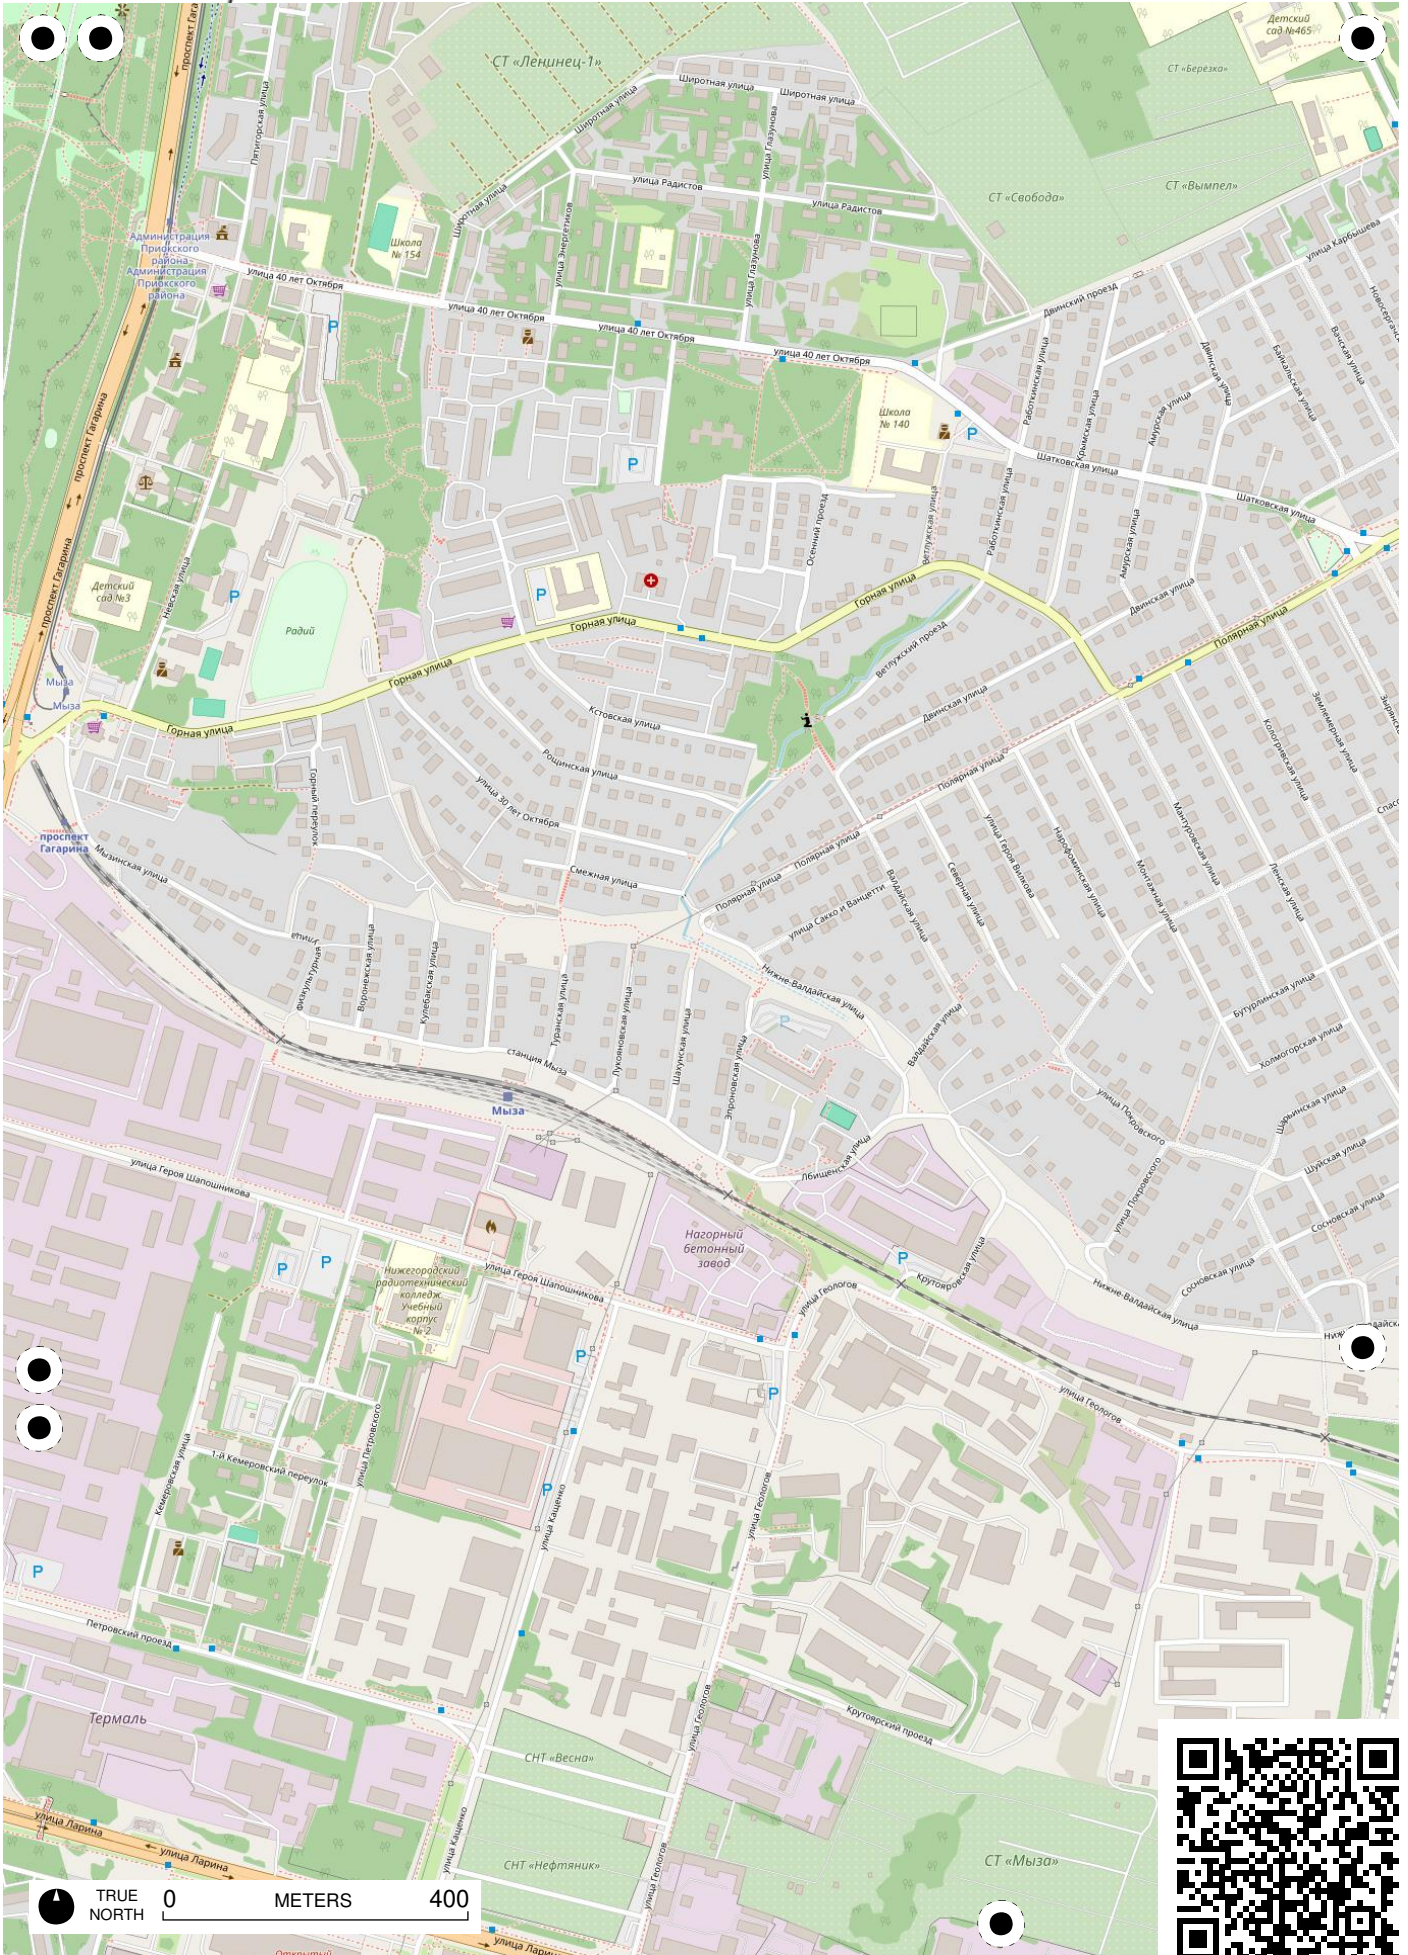

TRUE NORTH 0 METERS 400

TRUE NORTH 0 METERS 400

TRUE NORTH 0 METERS 400

TRUE NORTH 0 METERS 400

TRUE NORTH 0 METERS 400

TRUE NORTH 0 METERS 400

TRUE NORTH 0 METERS 400

СНТ «Радуга»