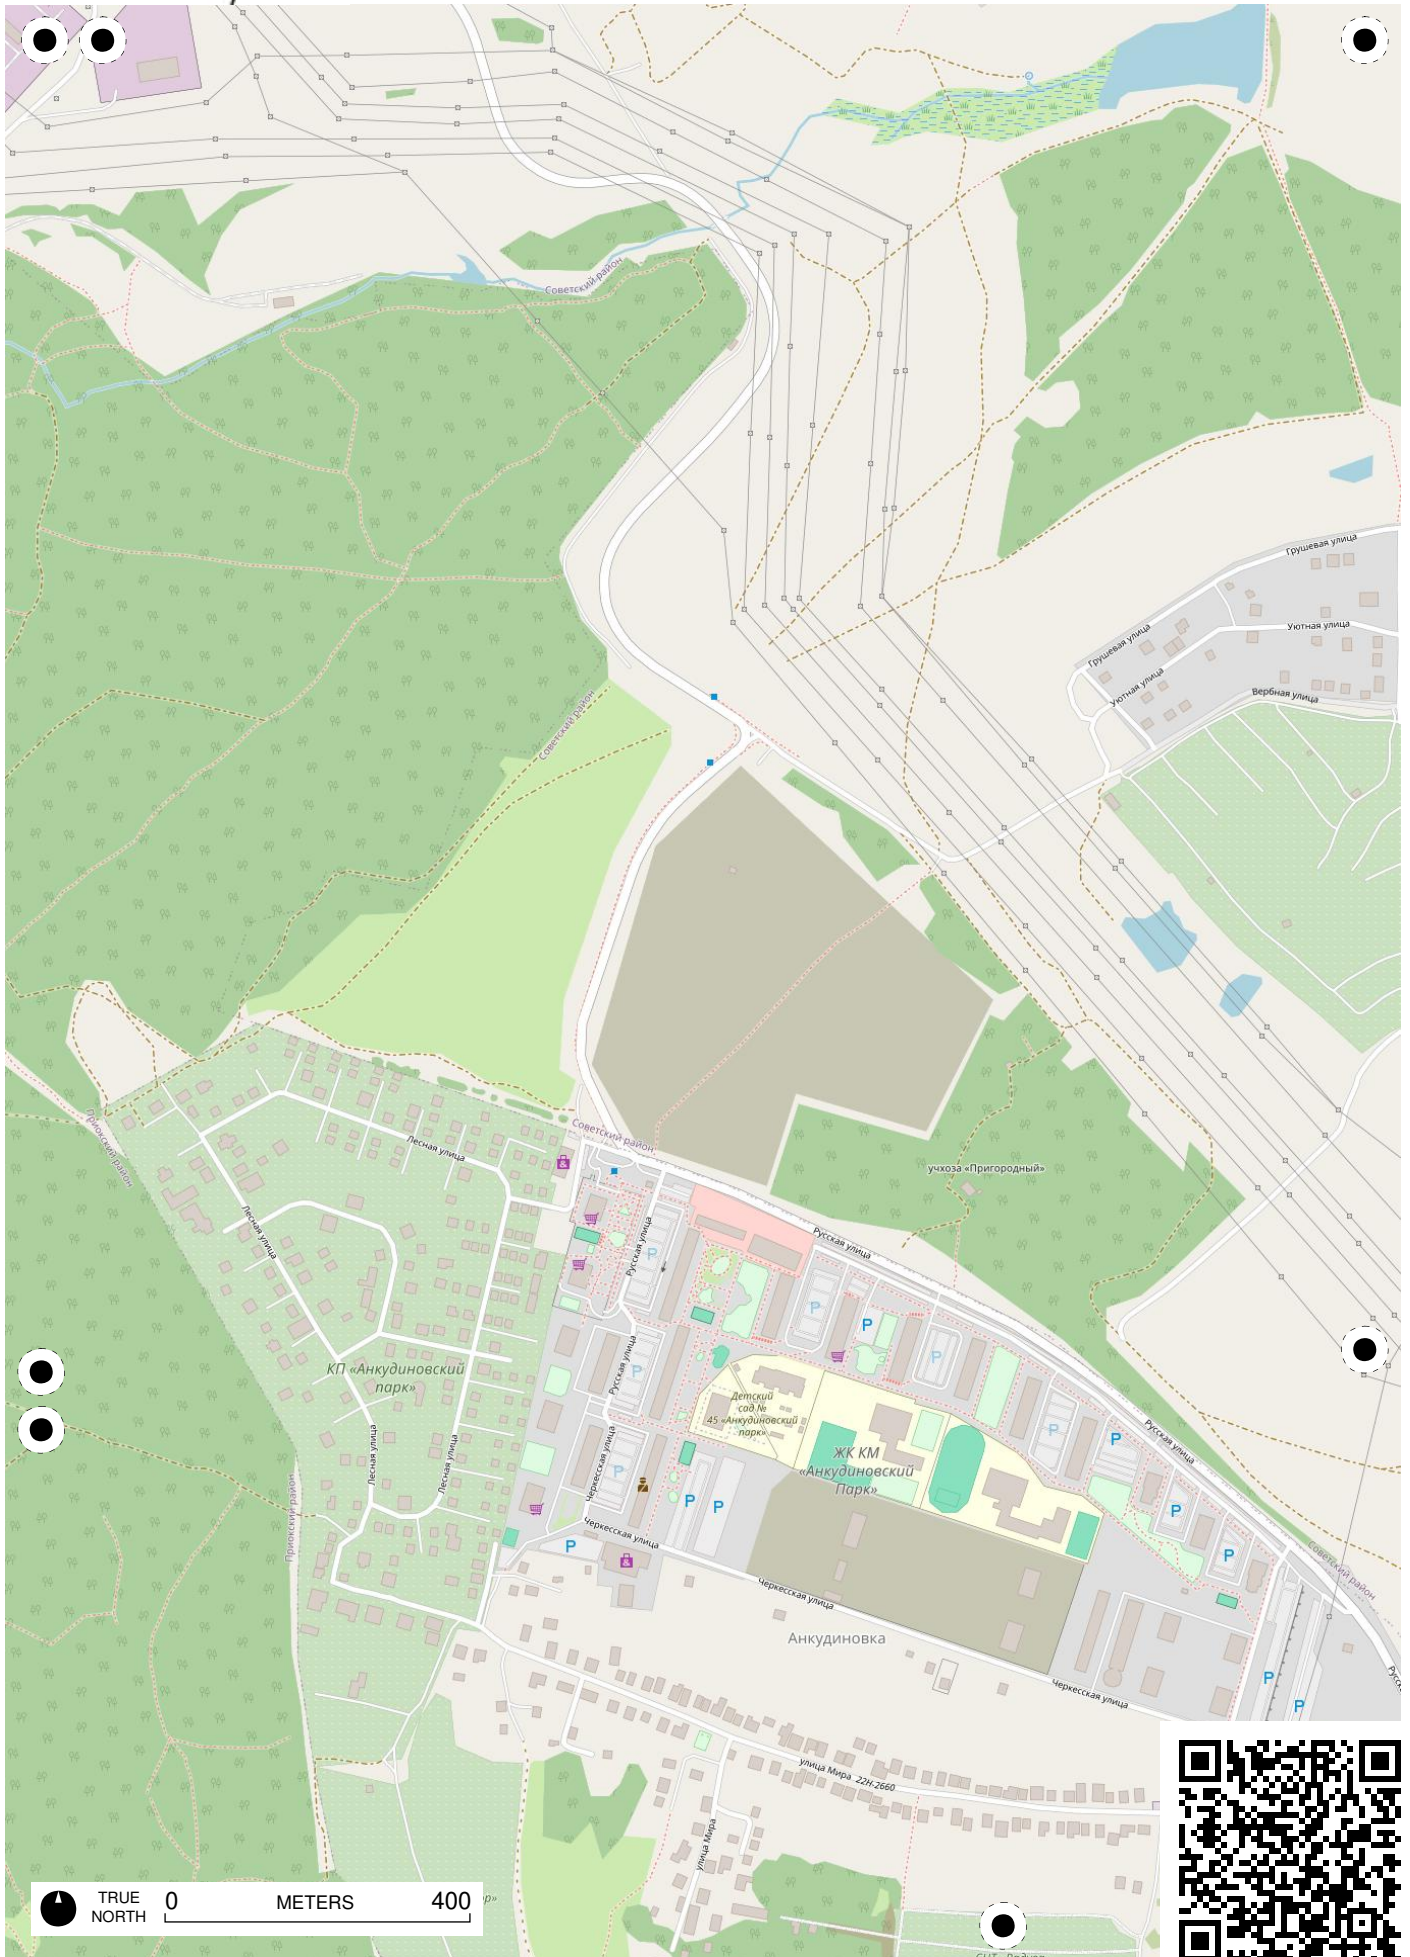

TRUE NORTH 0 METERS 400

TRUE NORTH 0 METERS 400

TRUE NORTH 0 METERS 400

TRUE NORTH 0 METERS 400

TRUE NORTH 0 METERS 400

TRUE NORTH 0 METERS 400

TRUE NORTH 0 METERS 400

СНТ «Радуга»