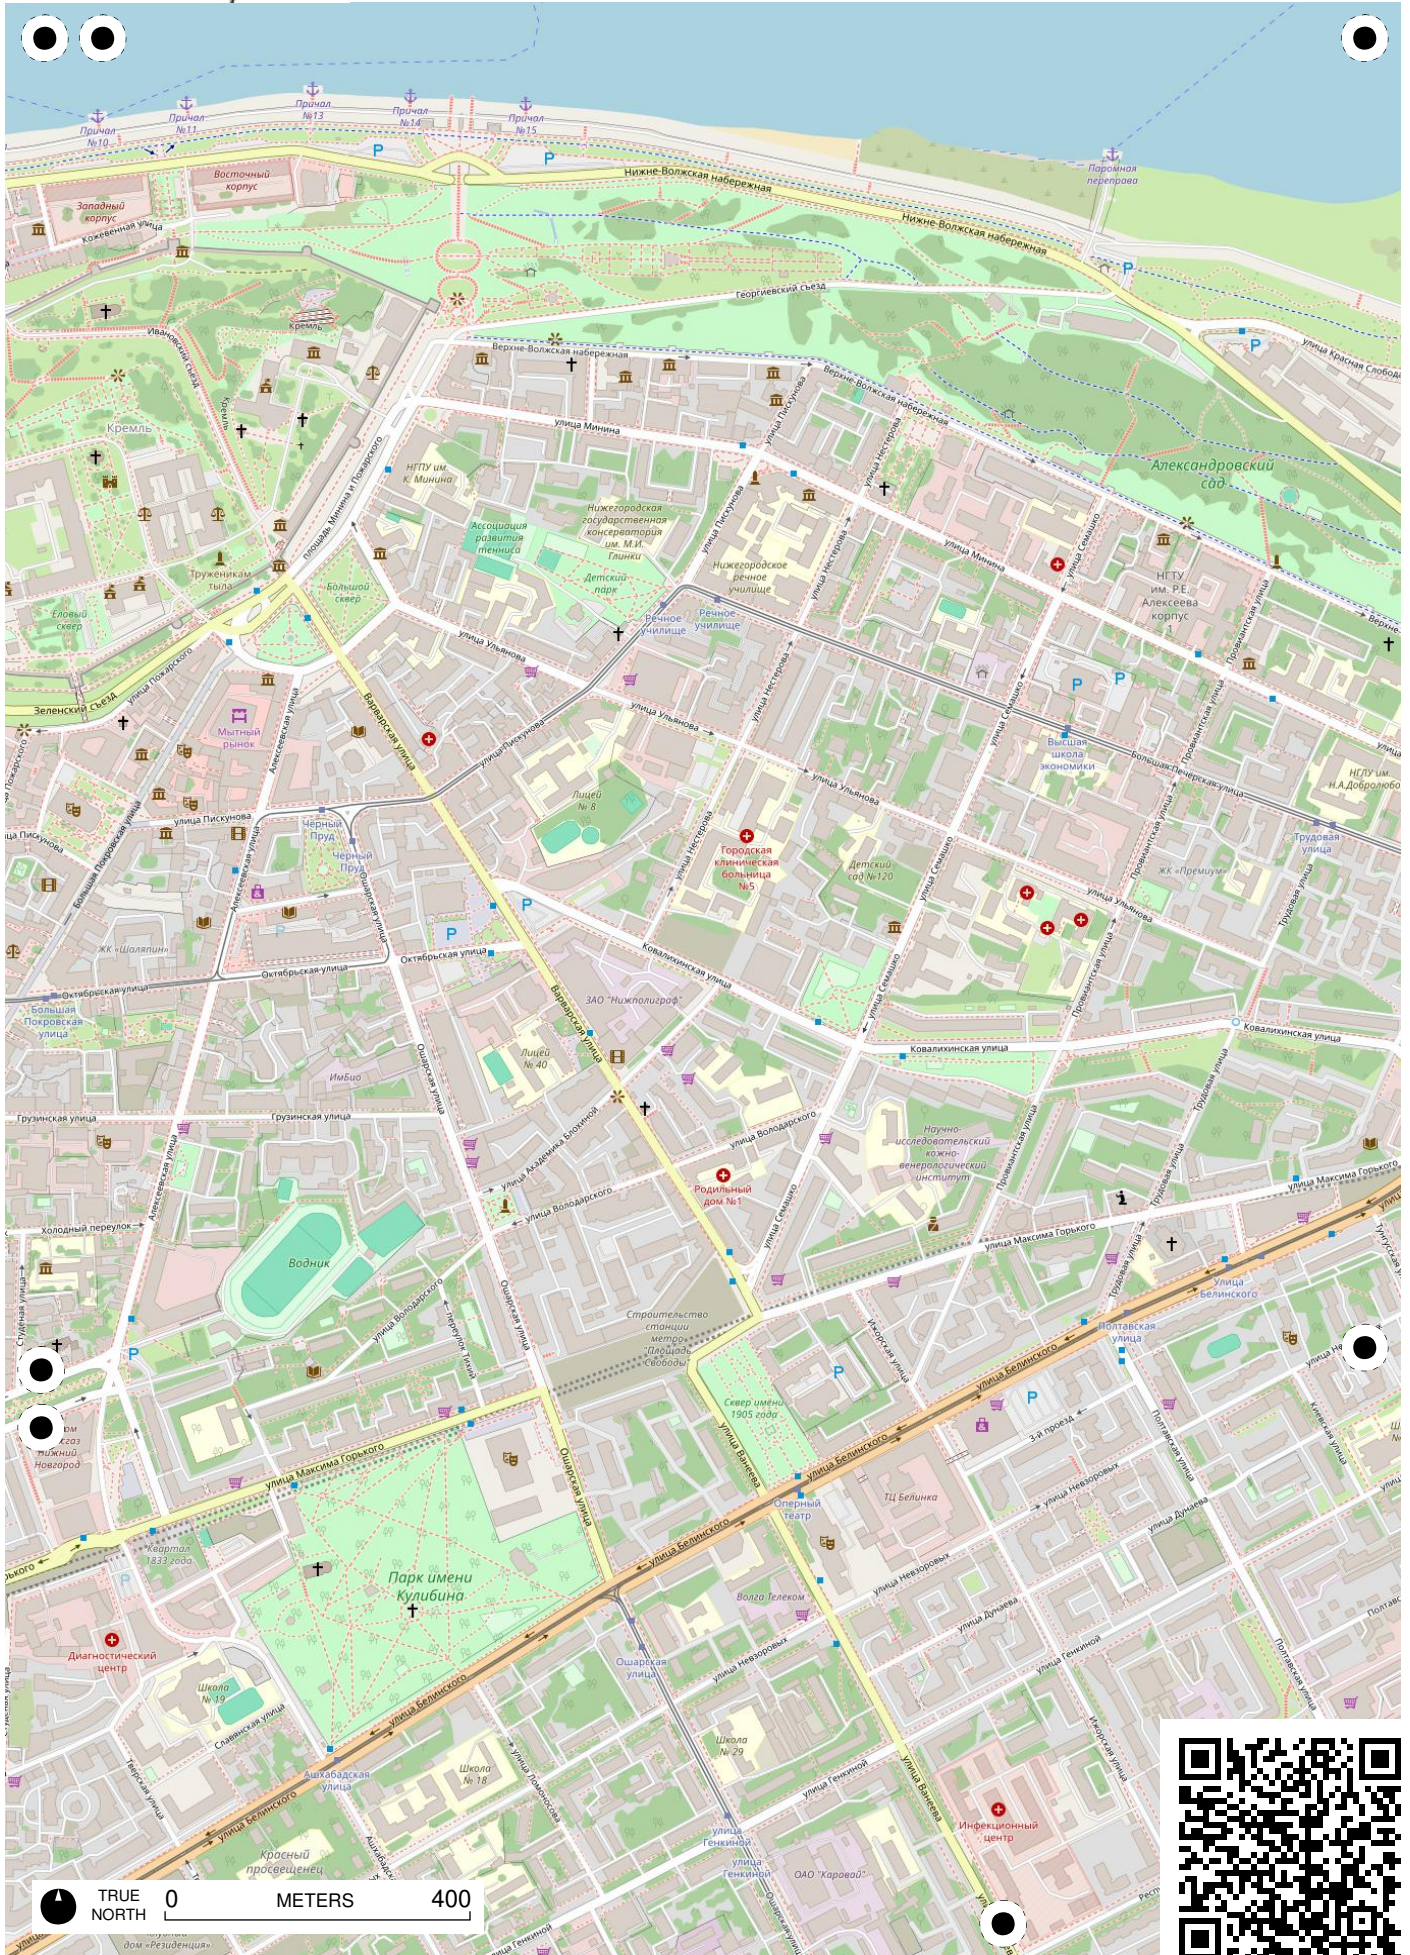

TRUE NORTH 0 METERS 400

TRUE NORTH 0 METERS 400

TRUE NORTH 0 METERS 400

TRUE NORTH 0 METERS 400

TRUE NORTH 0 METERS 400

TRUE NORTH 0 METERS 400

TRUE NORTH 0 METERS 400

СНТ «Радуга»