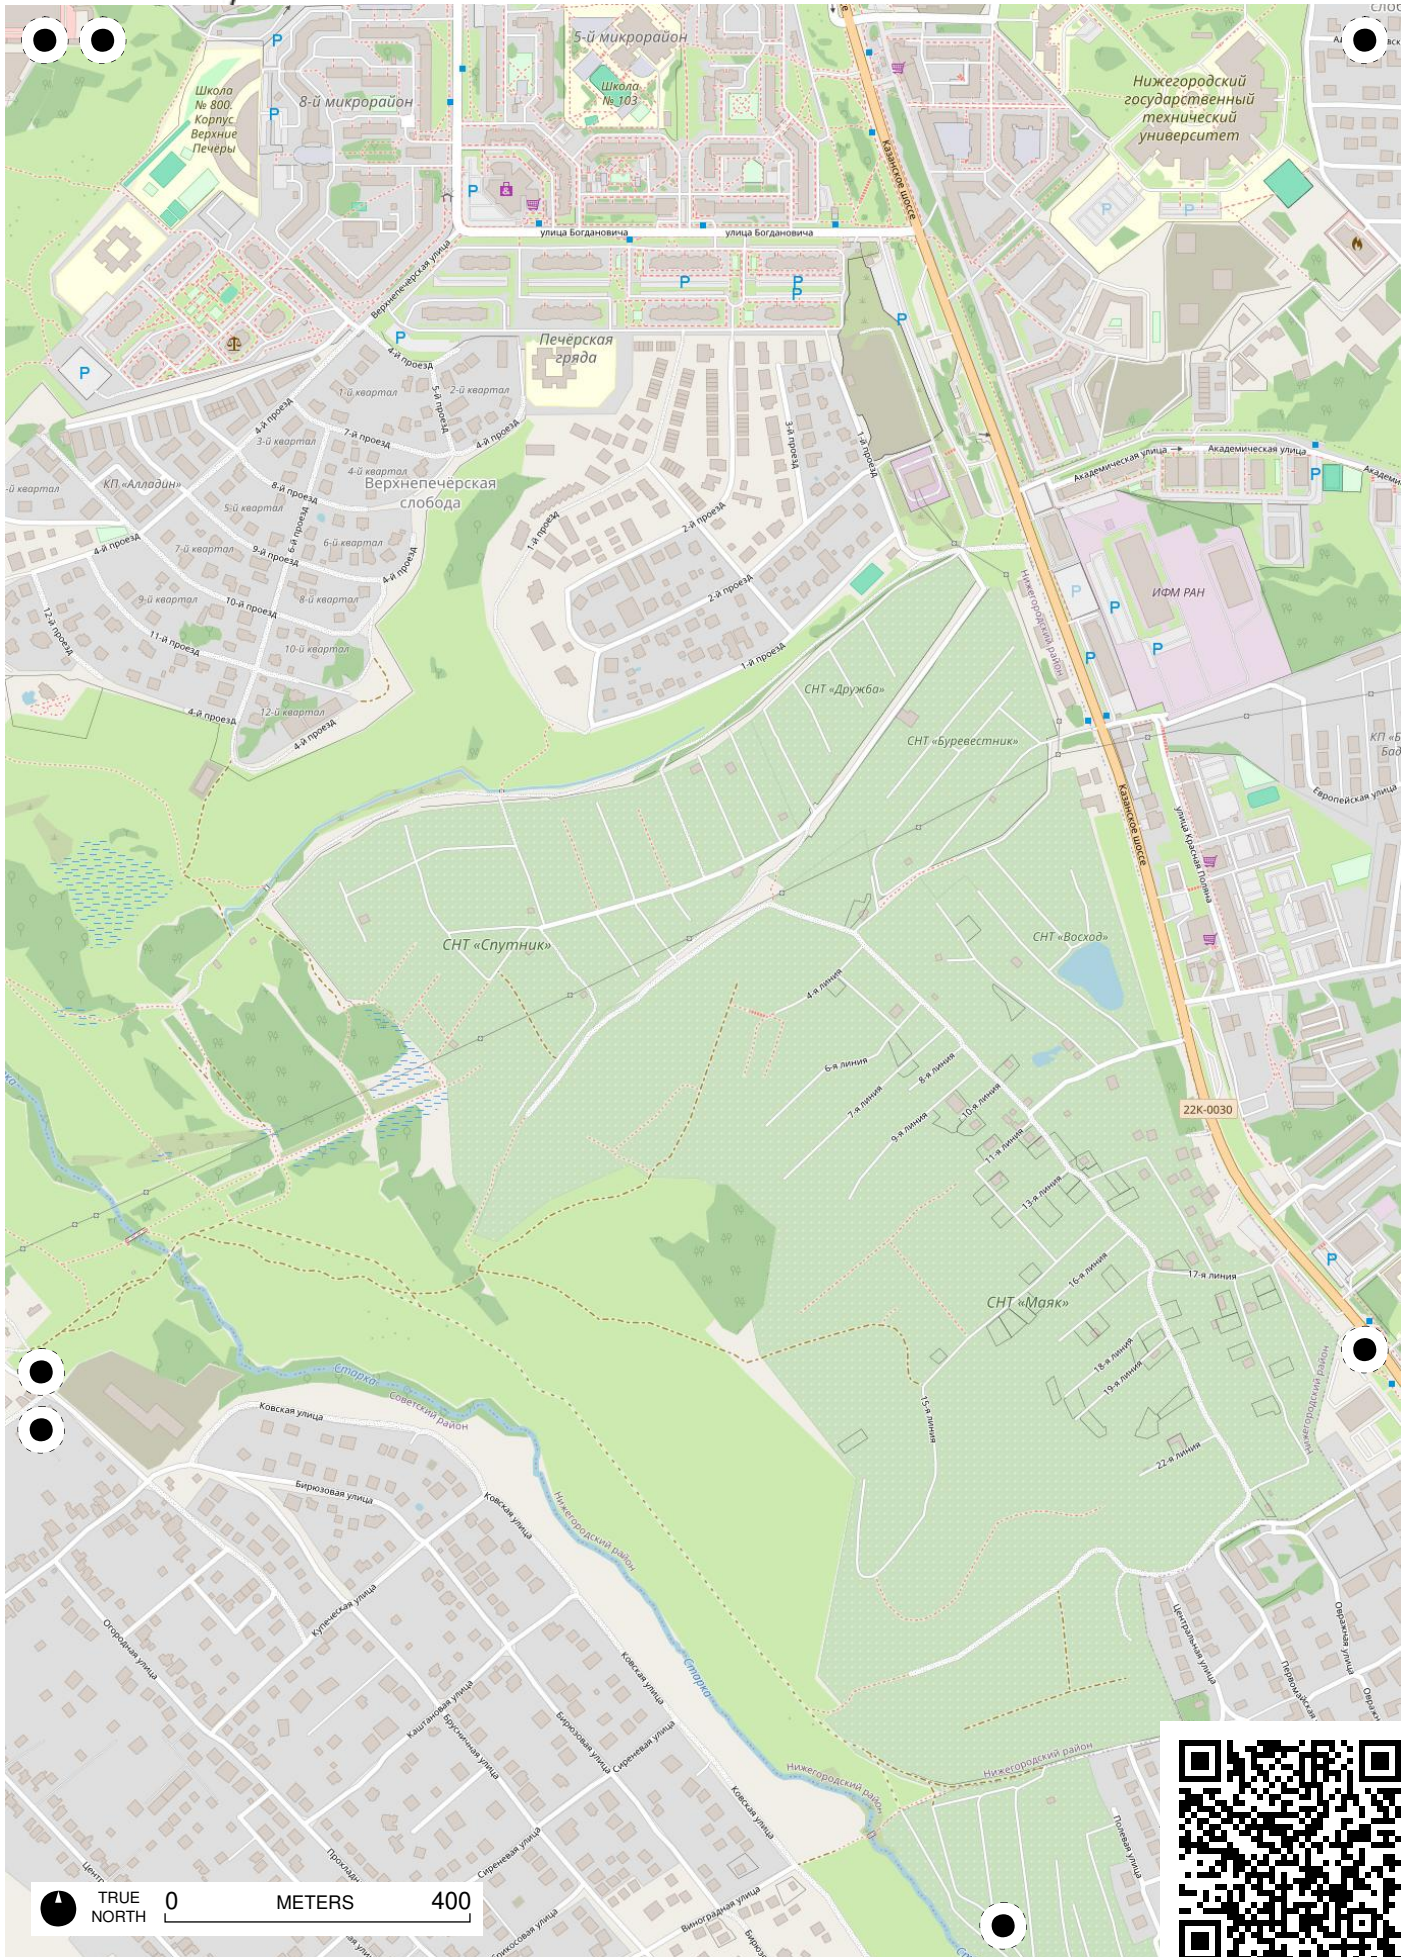

TRUE NORTH 0 METERS 400

TRUE NORTH 0 METERS 400

TRUE NORTH 0 METERS 400

TRUE NORTH 0 METERS 400

TRUE NORTH 0 METERS 400

TRUE NORTH 0 METERS 400

TRUE NORTH 0 METERS 400

СНТ «Радуга»