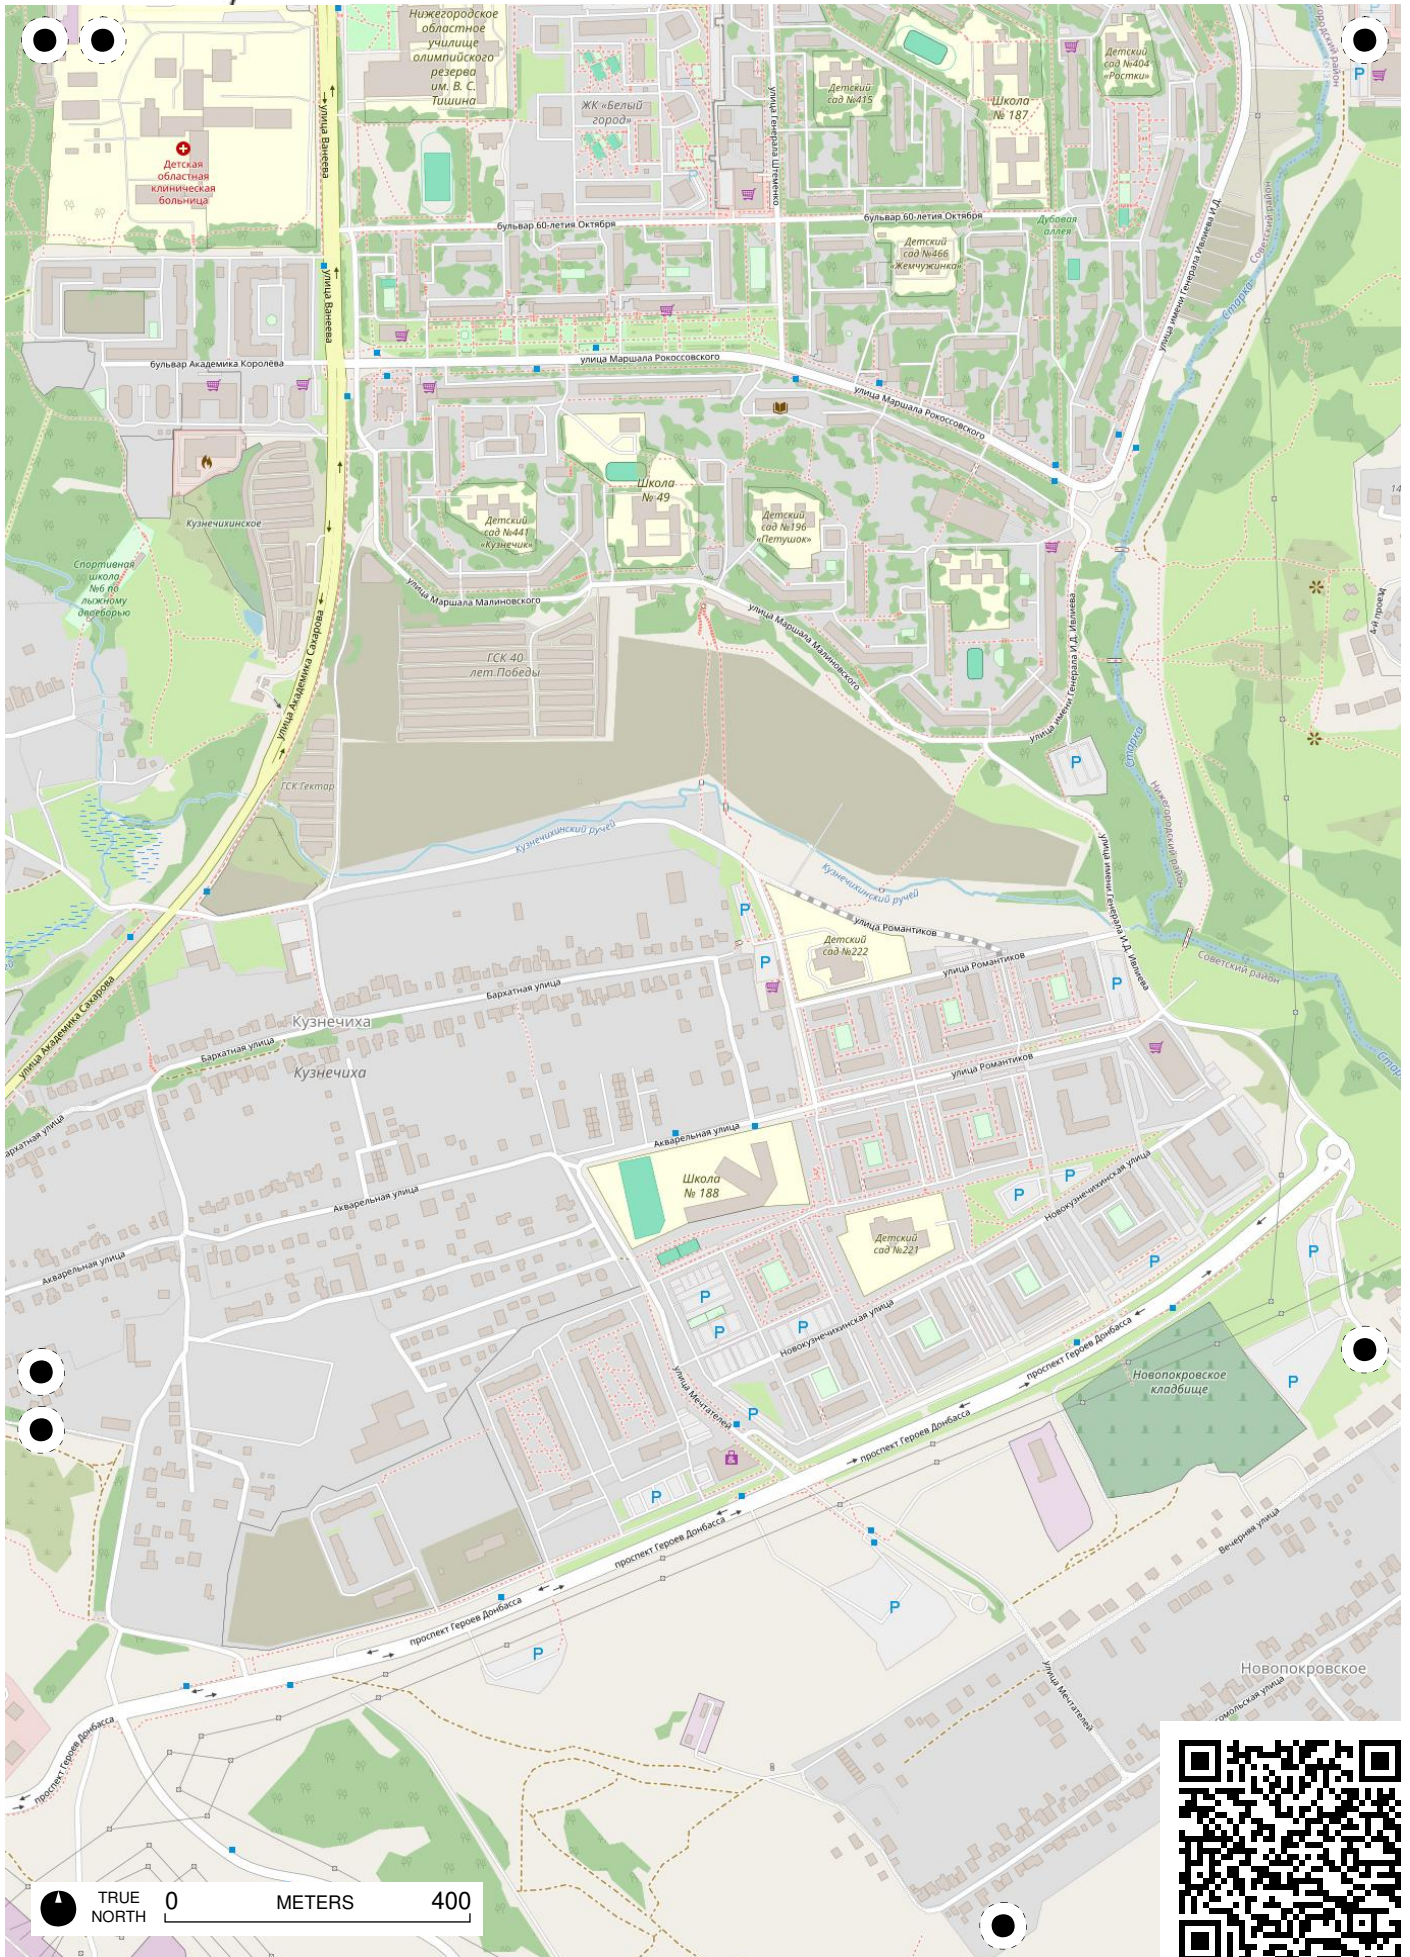

TRUE NORTH 0 METERS 400

TRUE NORTH 0 METERS 400

TRUE NORTH 0 METERS 400

TRUE NORTH 0 METERS 400

TRUE NORTH 0 METERS 400

TRUE NORTH 0 METERS 400

TRUE NORTH 0 METERS 400

СНТ «Радуга»