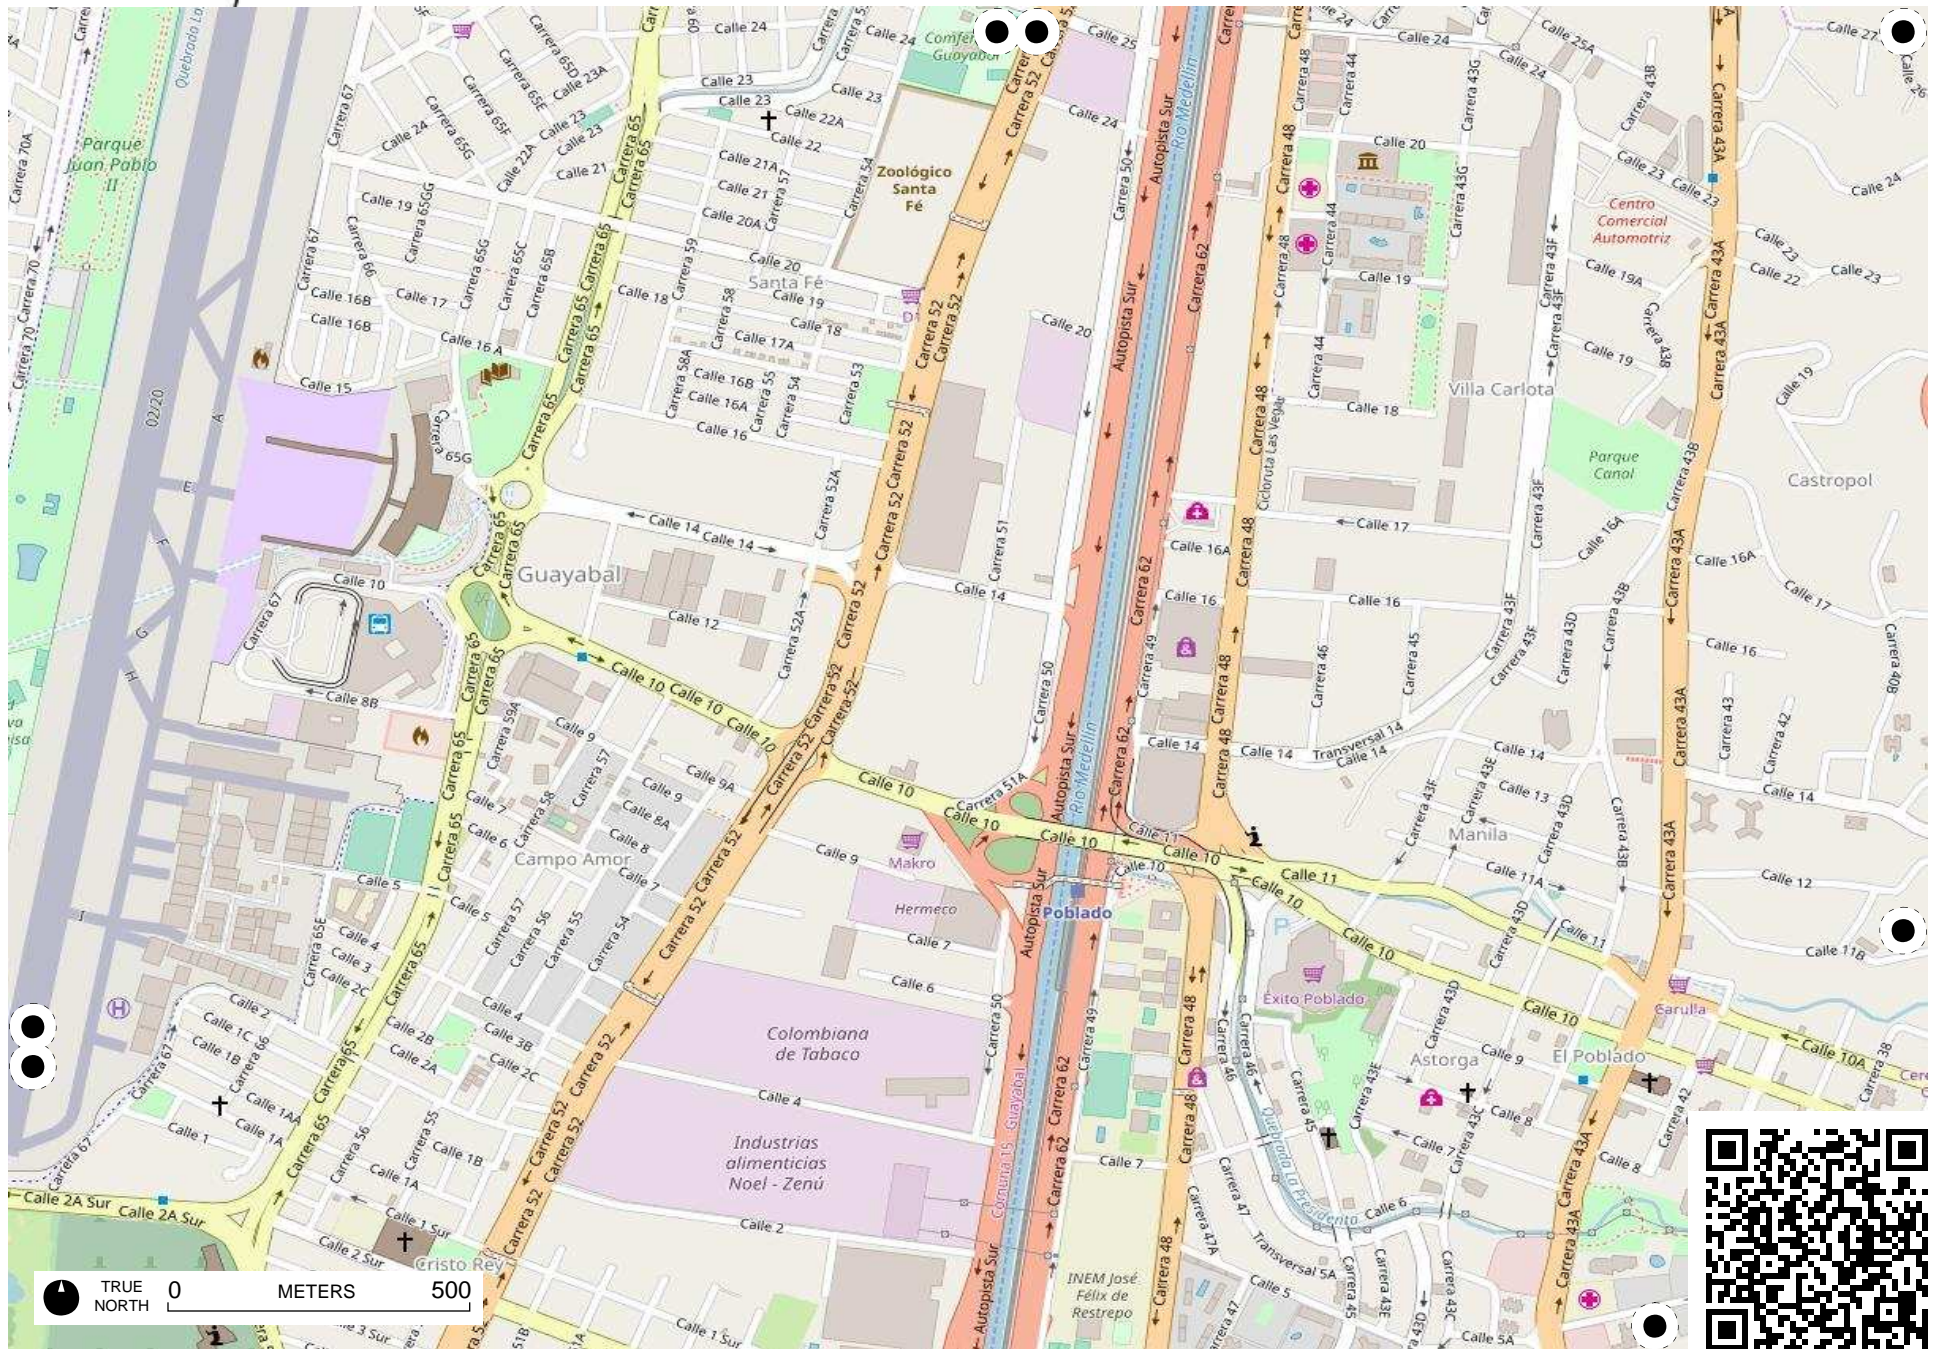

Field Papers

Untitled

<http://fieldpapers.org/atlases/57kgjqow/A3>

Field Papers

Untitled
<http://fieldpapers.org/atlas/57kgjqow/C1>

TRUE NORTH 0 METERS 500