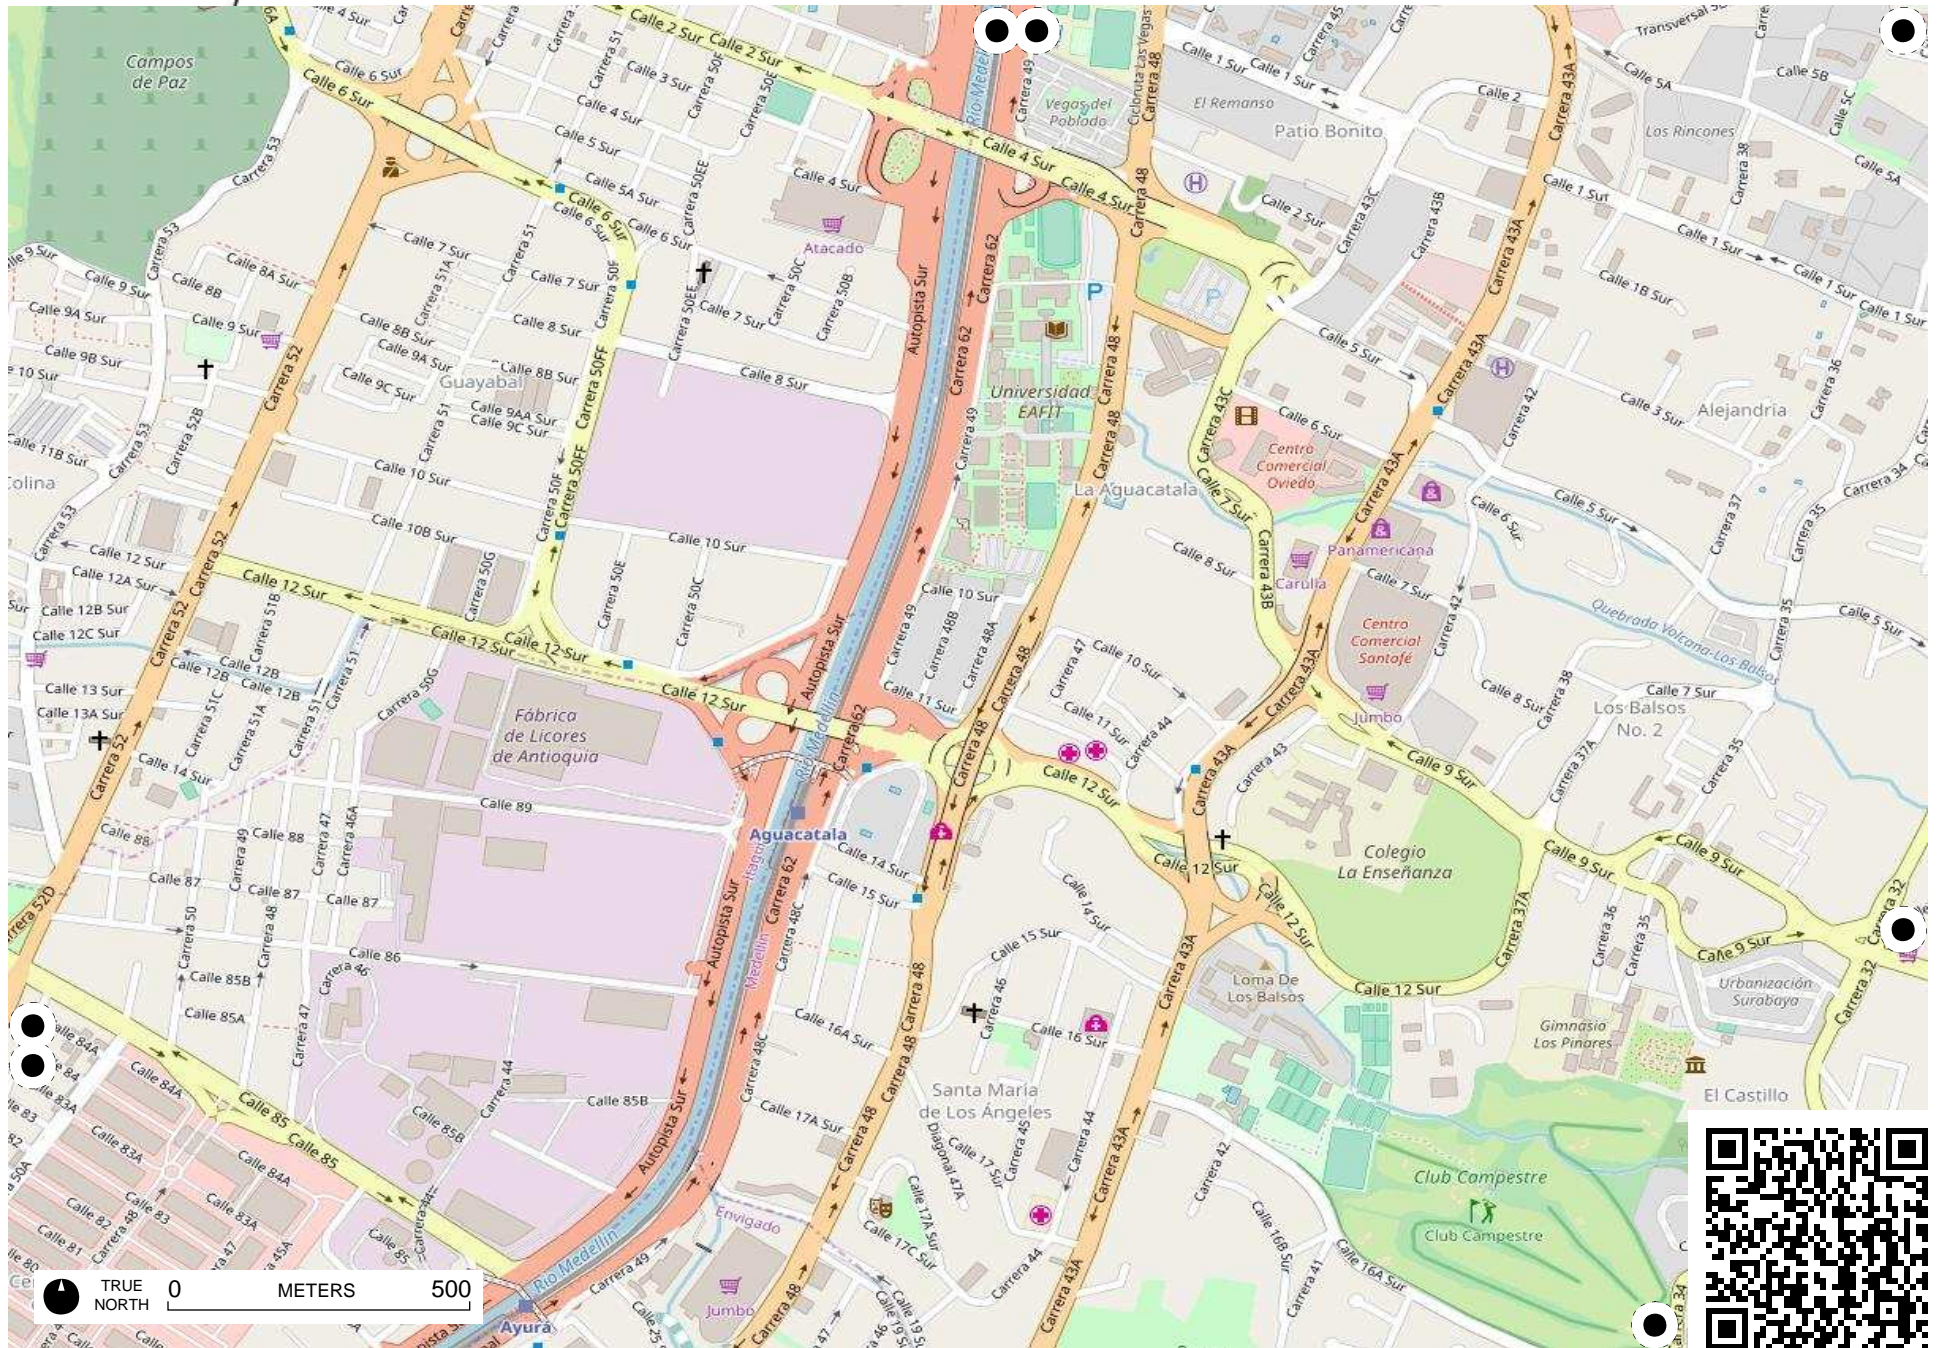

Field Papers

Untitled

<http://fieldpapers.org/atlases/57kgjqow/A3>

Field Papers

Untitled
<http://fieldpapers.org/atlas/57kgjqow/C1>

TRUE NORTH 0 METERS 500