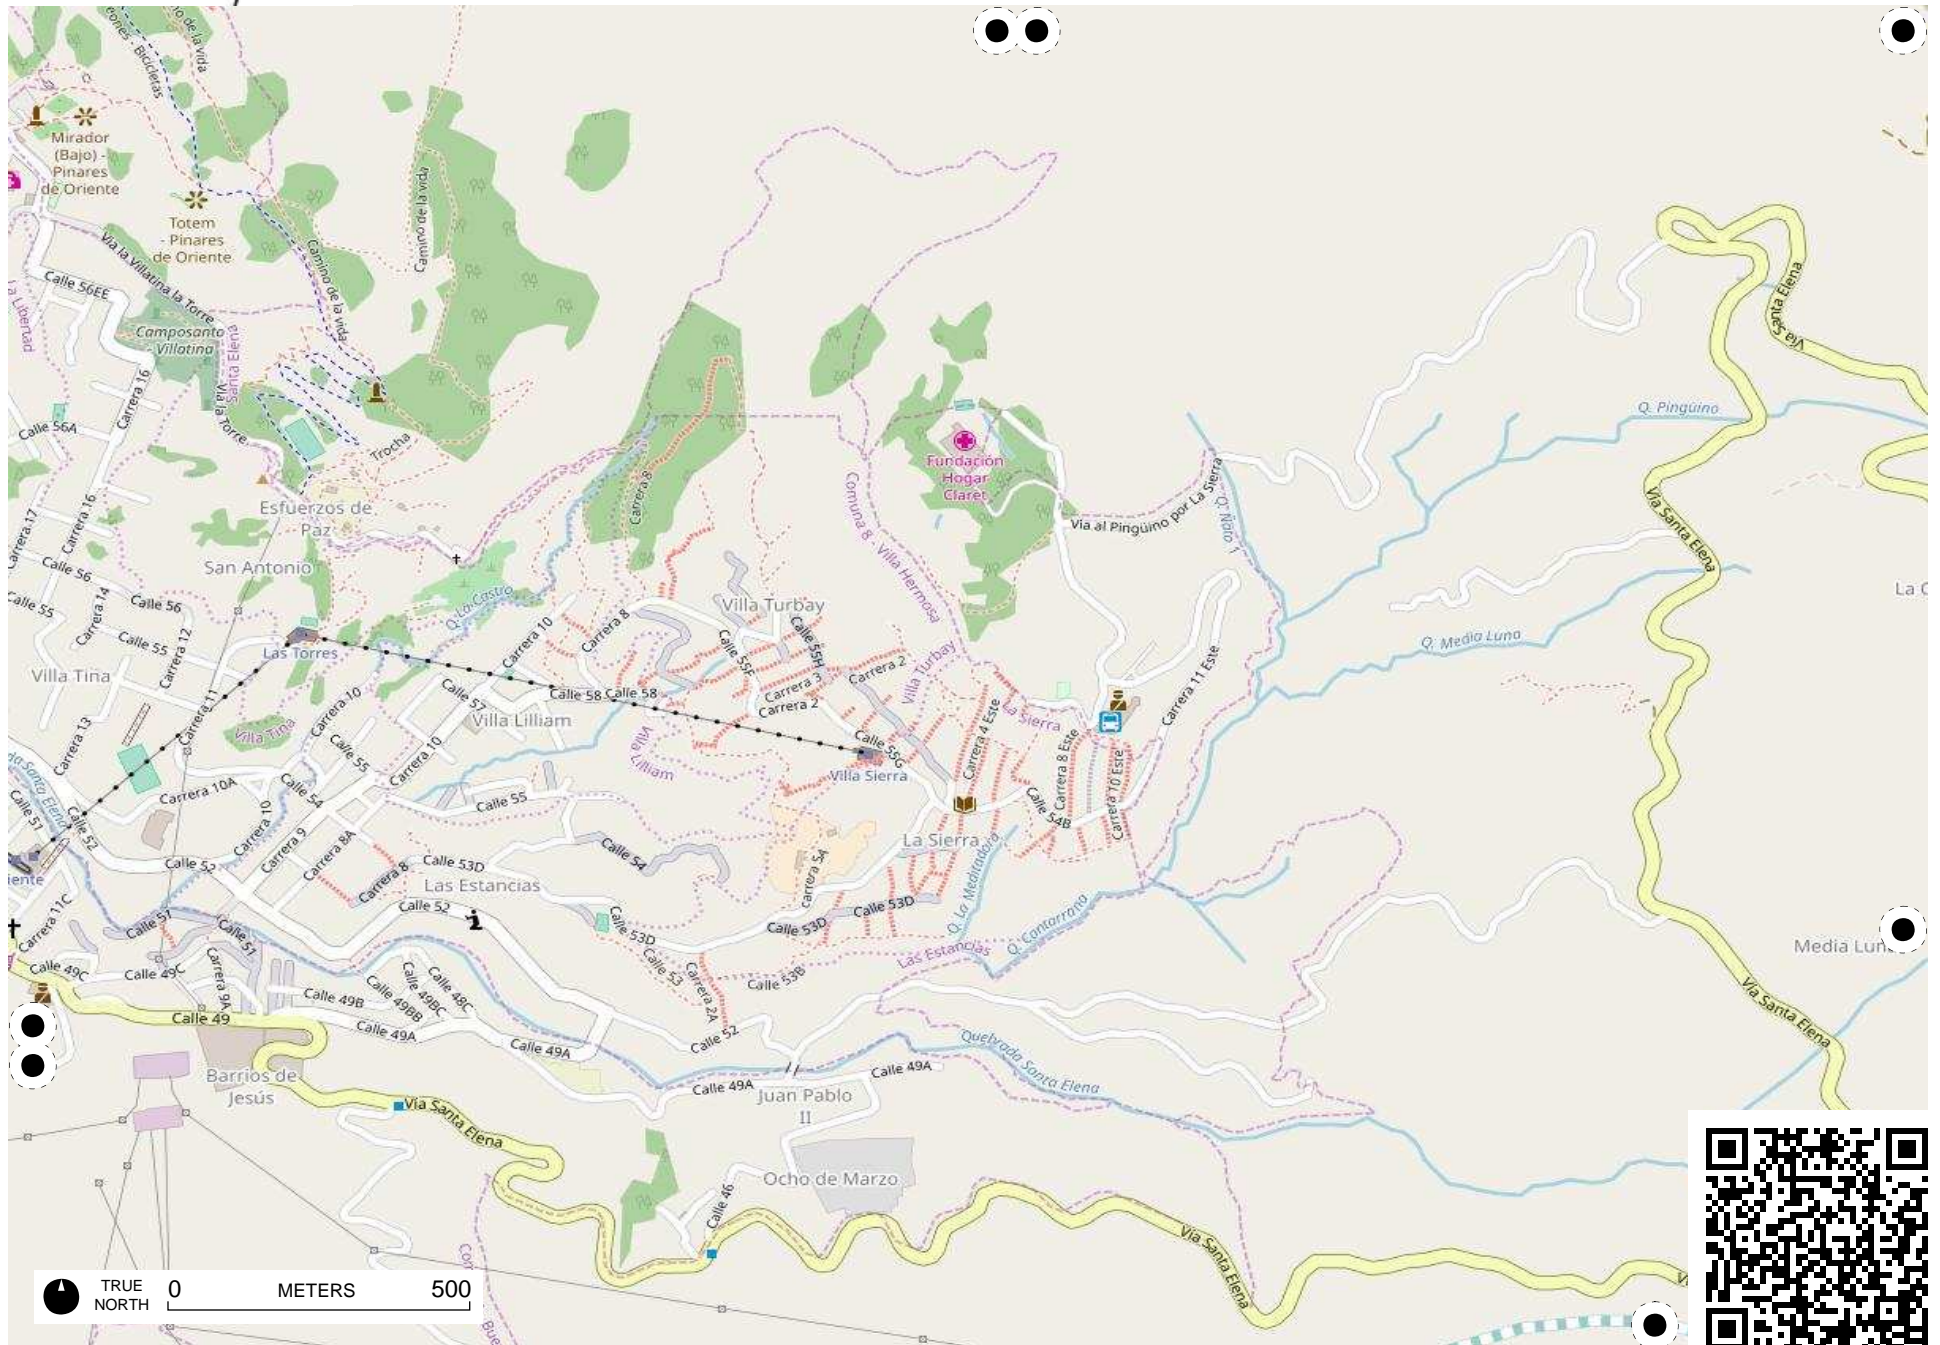

Field Papers

Untitled

<http://fieldpapers.org/atlases/57kgjqow/A3>

Field Papers

Untitled
<http://fieldpapers.org/atlas/57kgjqow/C1>

TRUE NORTH 0 METERS 500