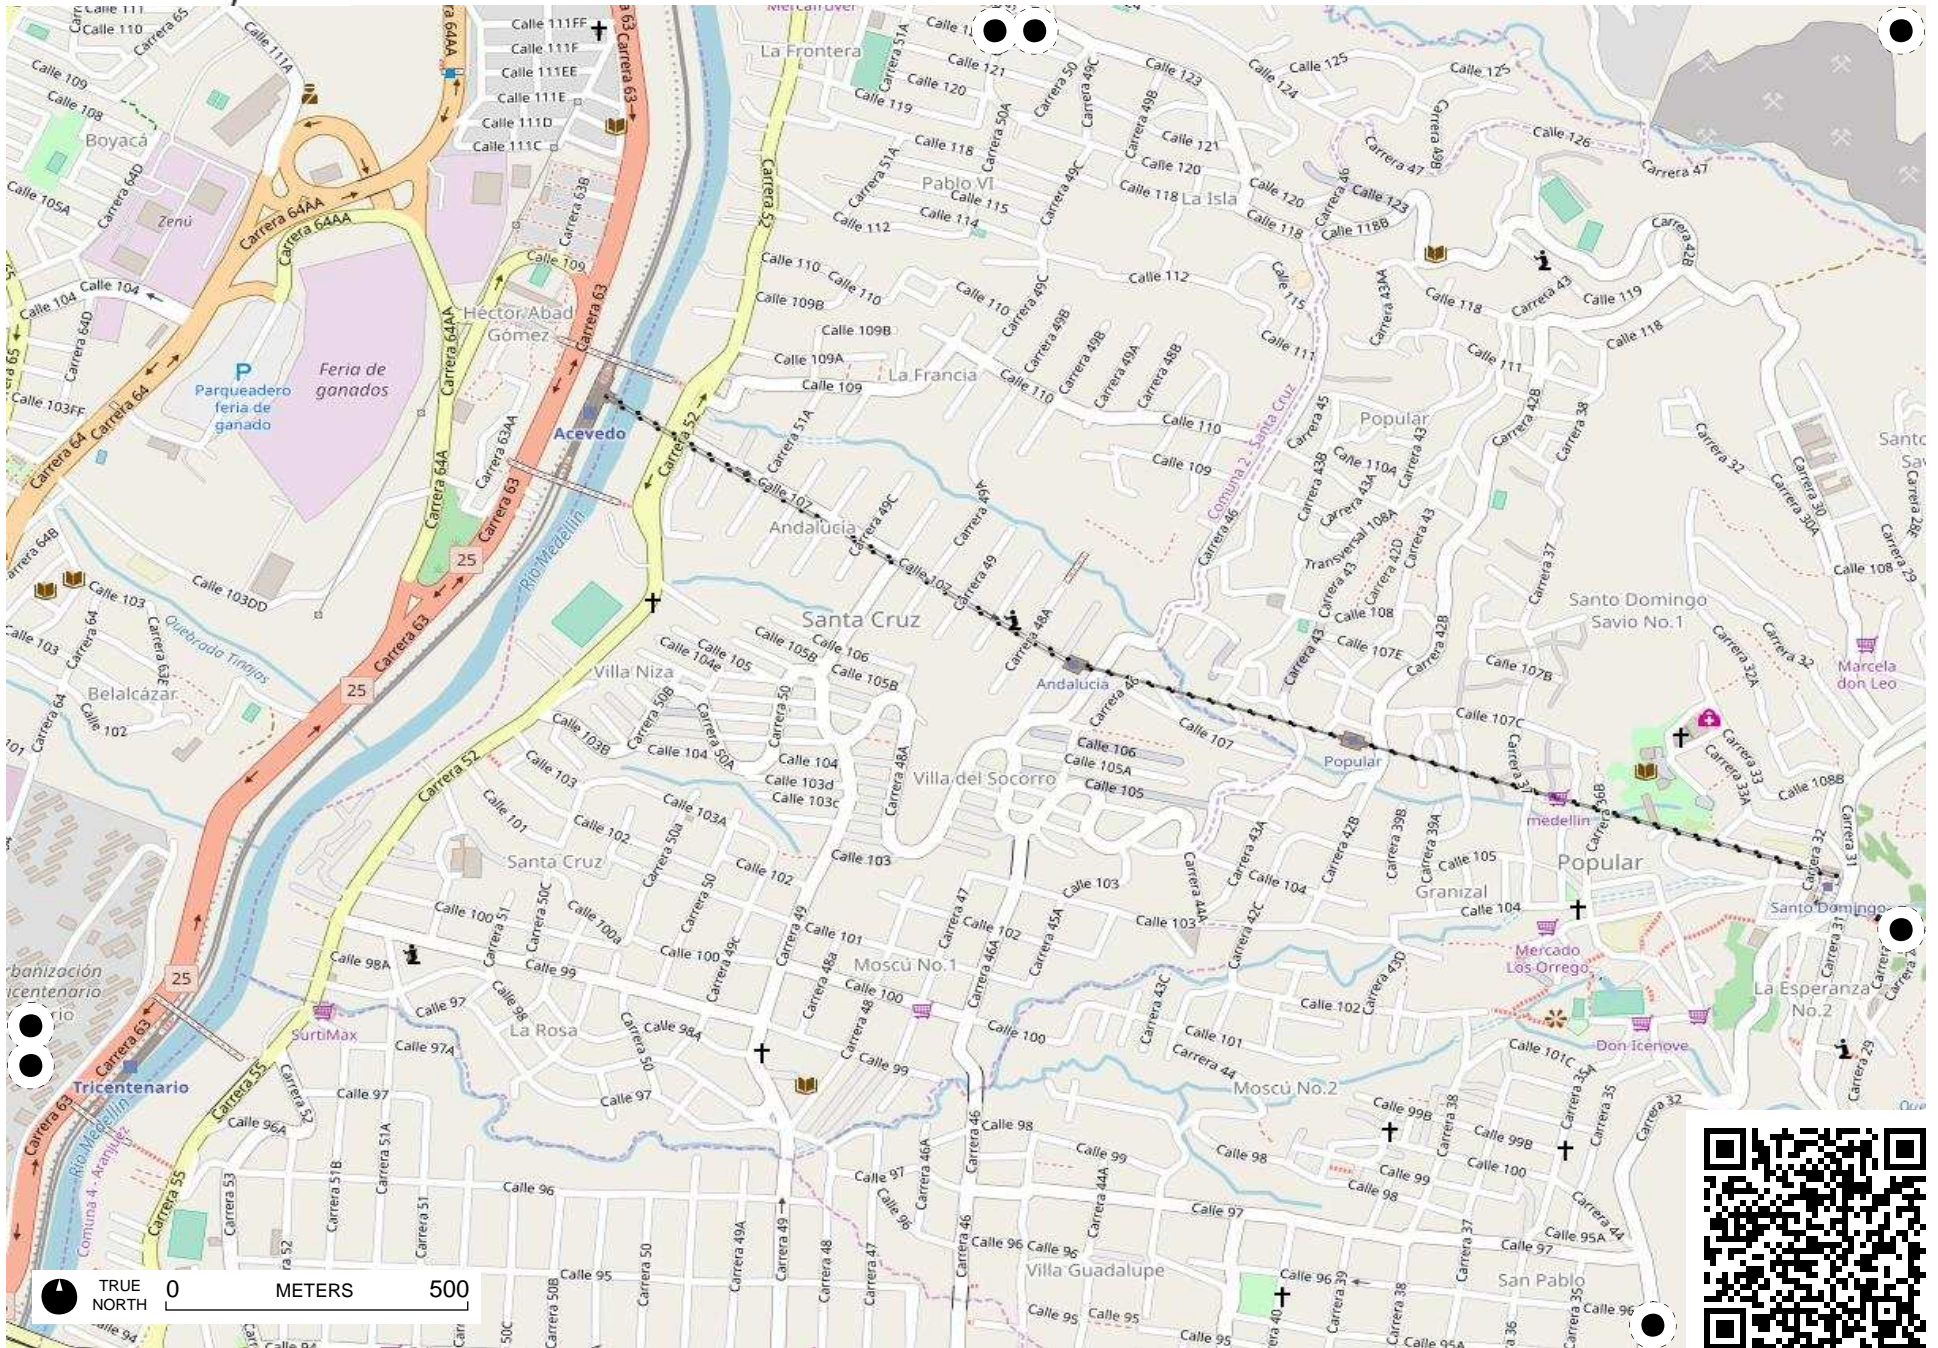

Field Papers

Untitled

<http://fieldpapers.org/atlases/57kgjqow/A3>

Field Papers

Untitled
<http://fieldpapers.org/atlas/57kgjqow/C1>

TRUE NORTH 0 METERS 500