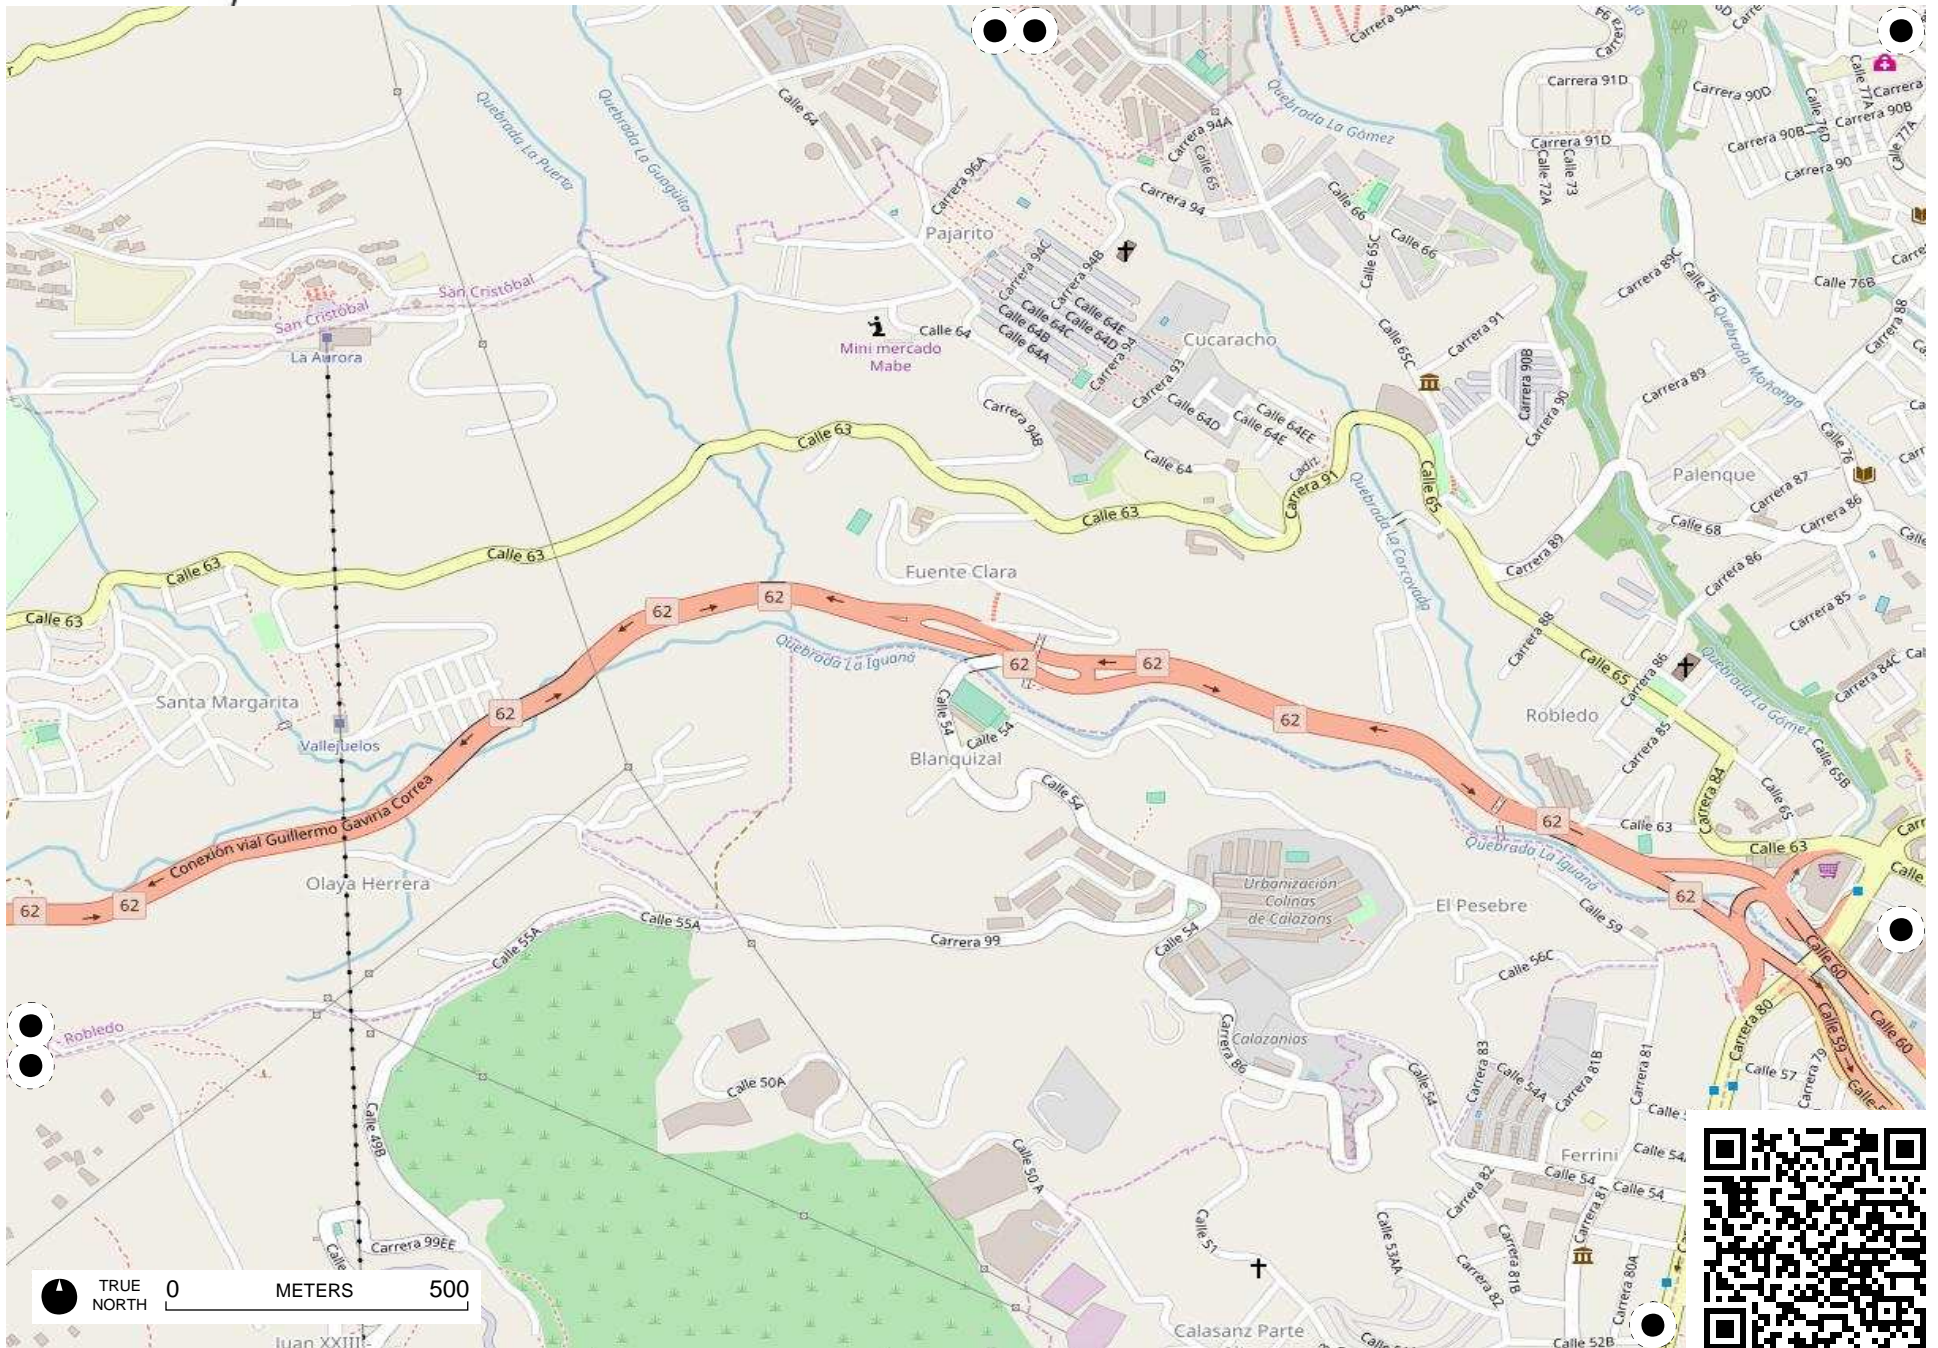

Field Papers

Untitled

<http://fieldpapers.org/atlases/57kgjqow/A3>

Field Papers

Untitled
<http://fieldpapers.org/atlas/57kgjqow/C1>

TRUE NORTH 0 METERS 500