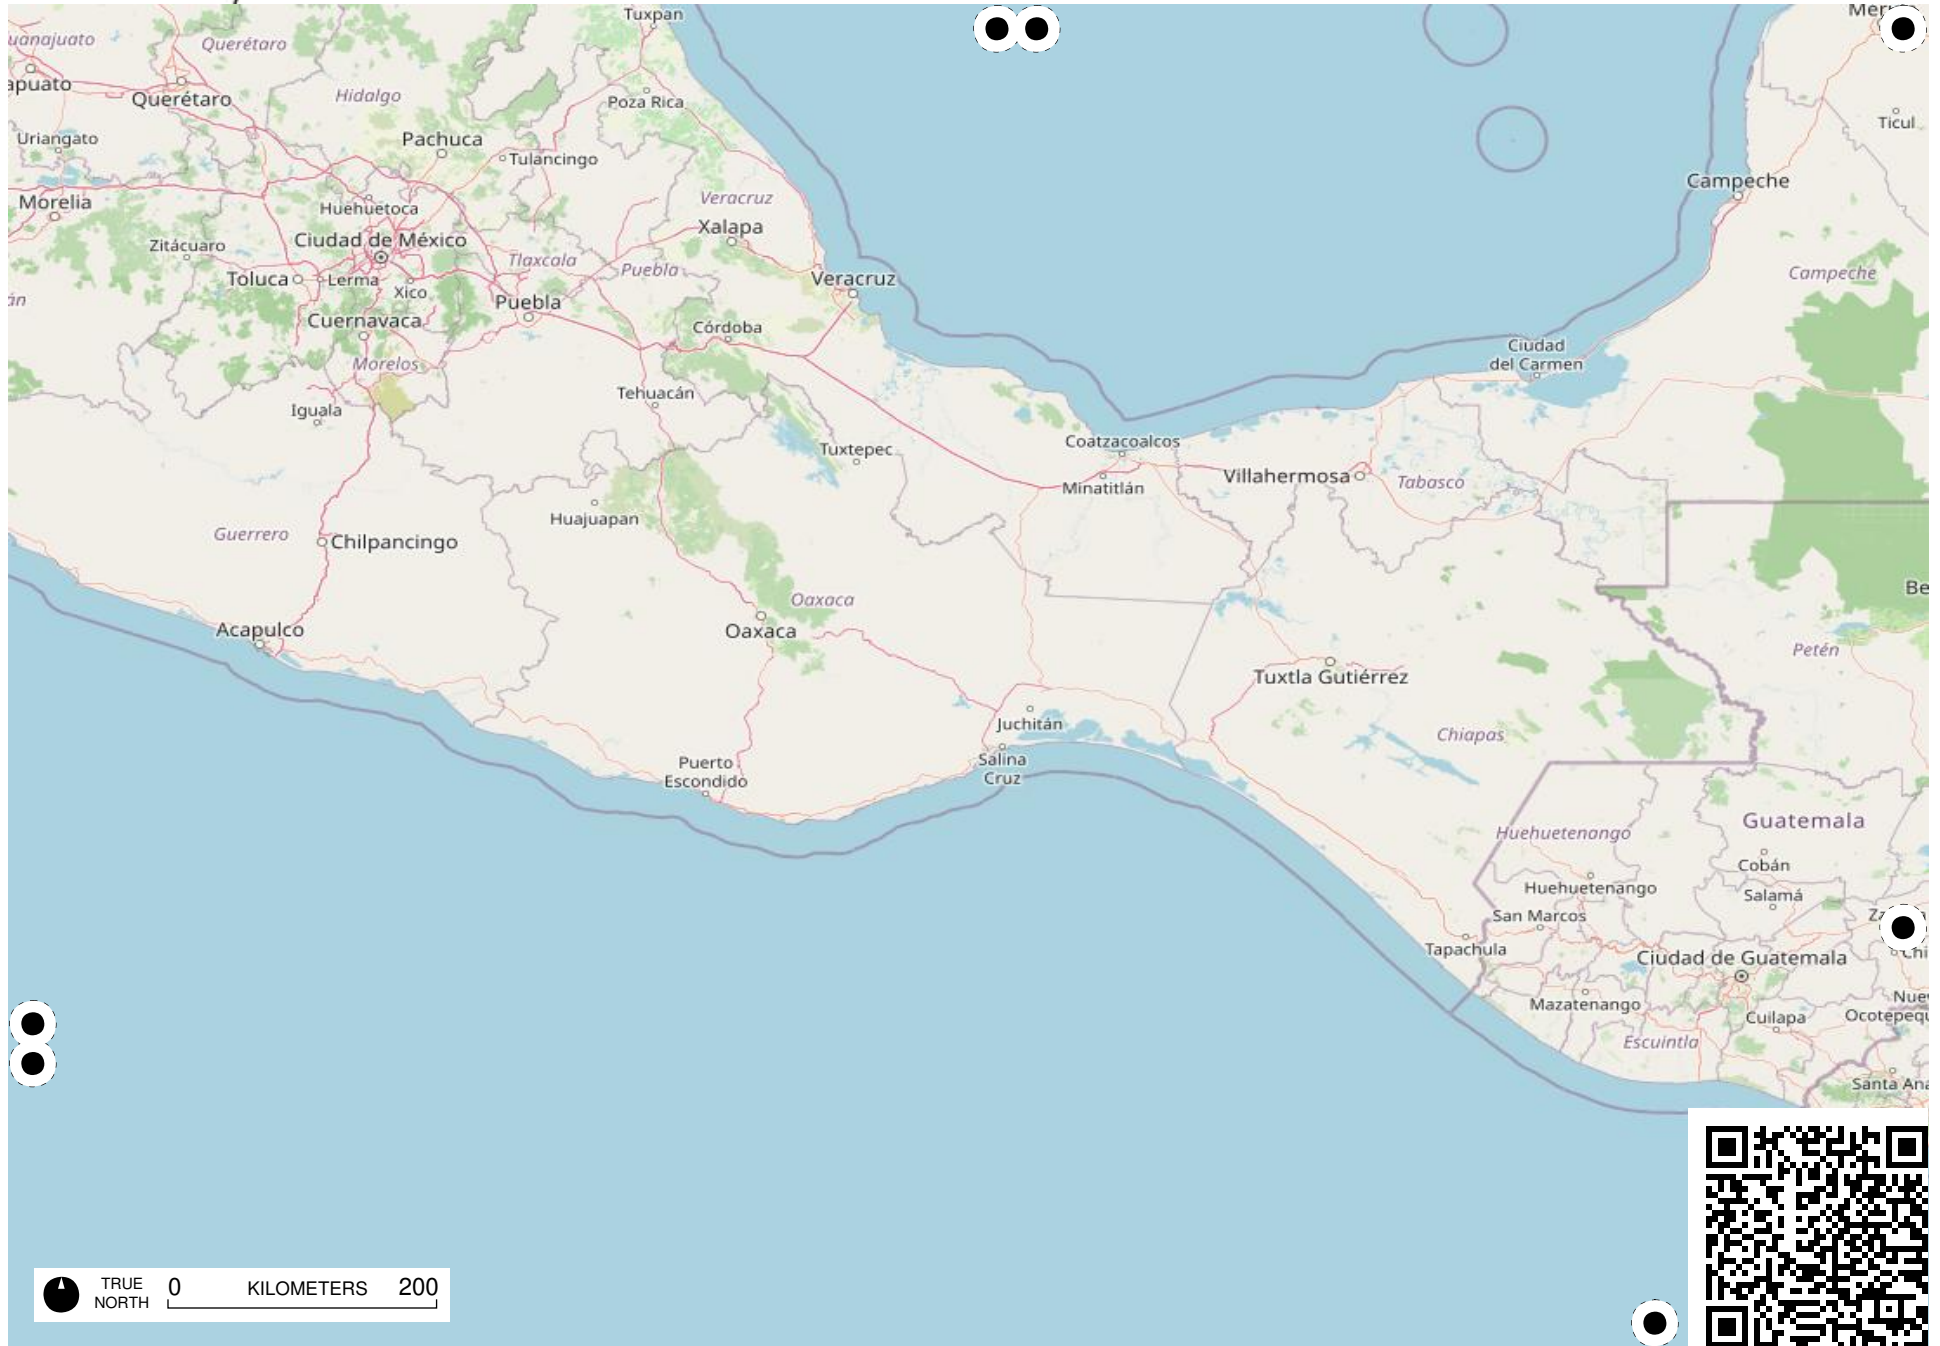

TRUE NORTH 0 KILOMETERS 500

Field Papers

Untitled

<https://fieldpapers.org/atlasses/57k3s2cj/A1>

TRUE NORTH 0 KILOMETERS 200