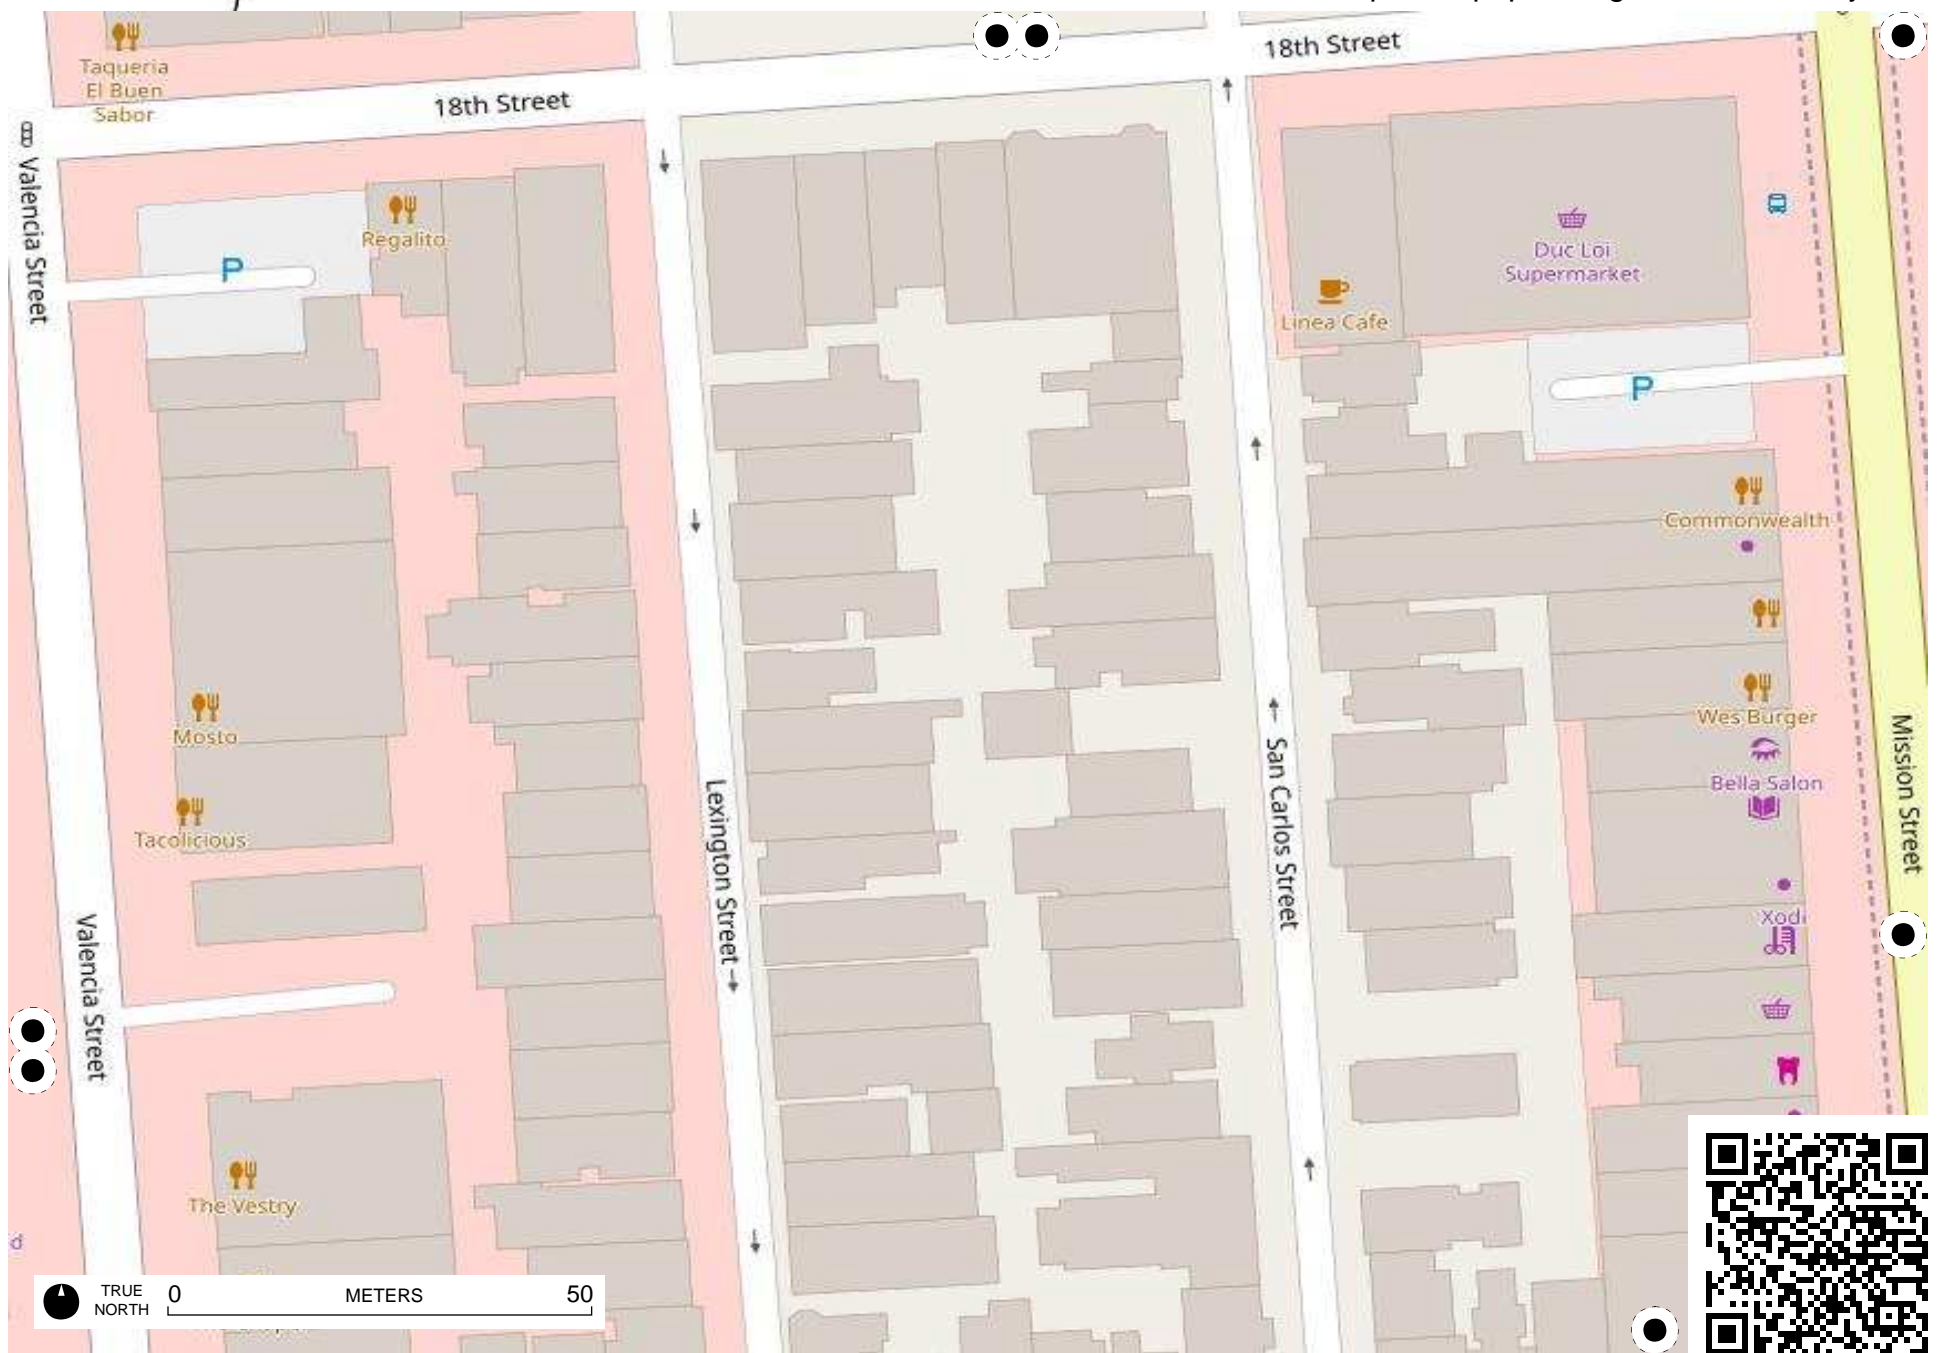

<http://fieldpapers.org/atlas/56s2v7y0/B6>

Field Papers

NERT Mapathon

<http://fieldpapers.org/atlas/56s2v7y0/B7>

Field Papers

NERT Mapathon

<http://fieldpapers.org/atlasses/56s2v7y0/C2>

TRUE NORTH 0 METERS 50