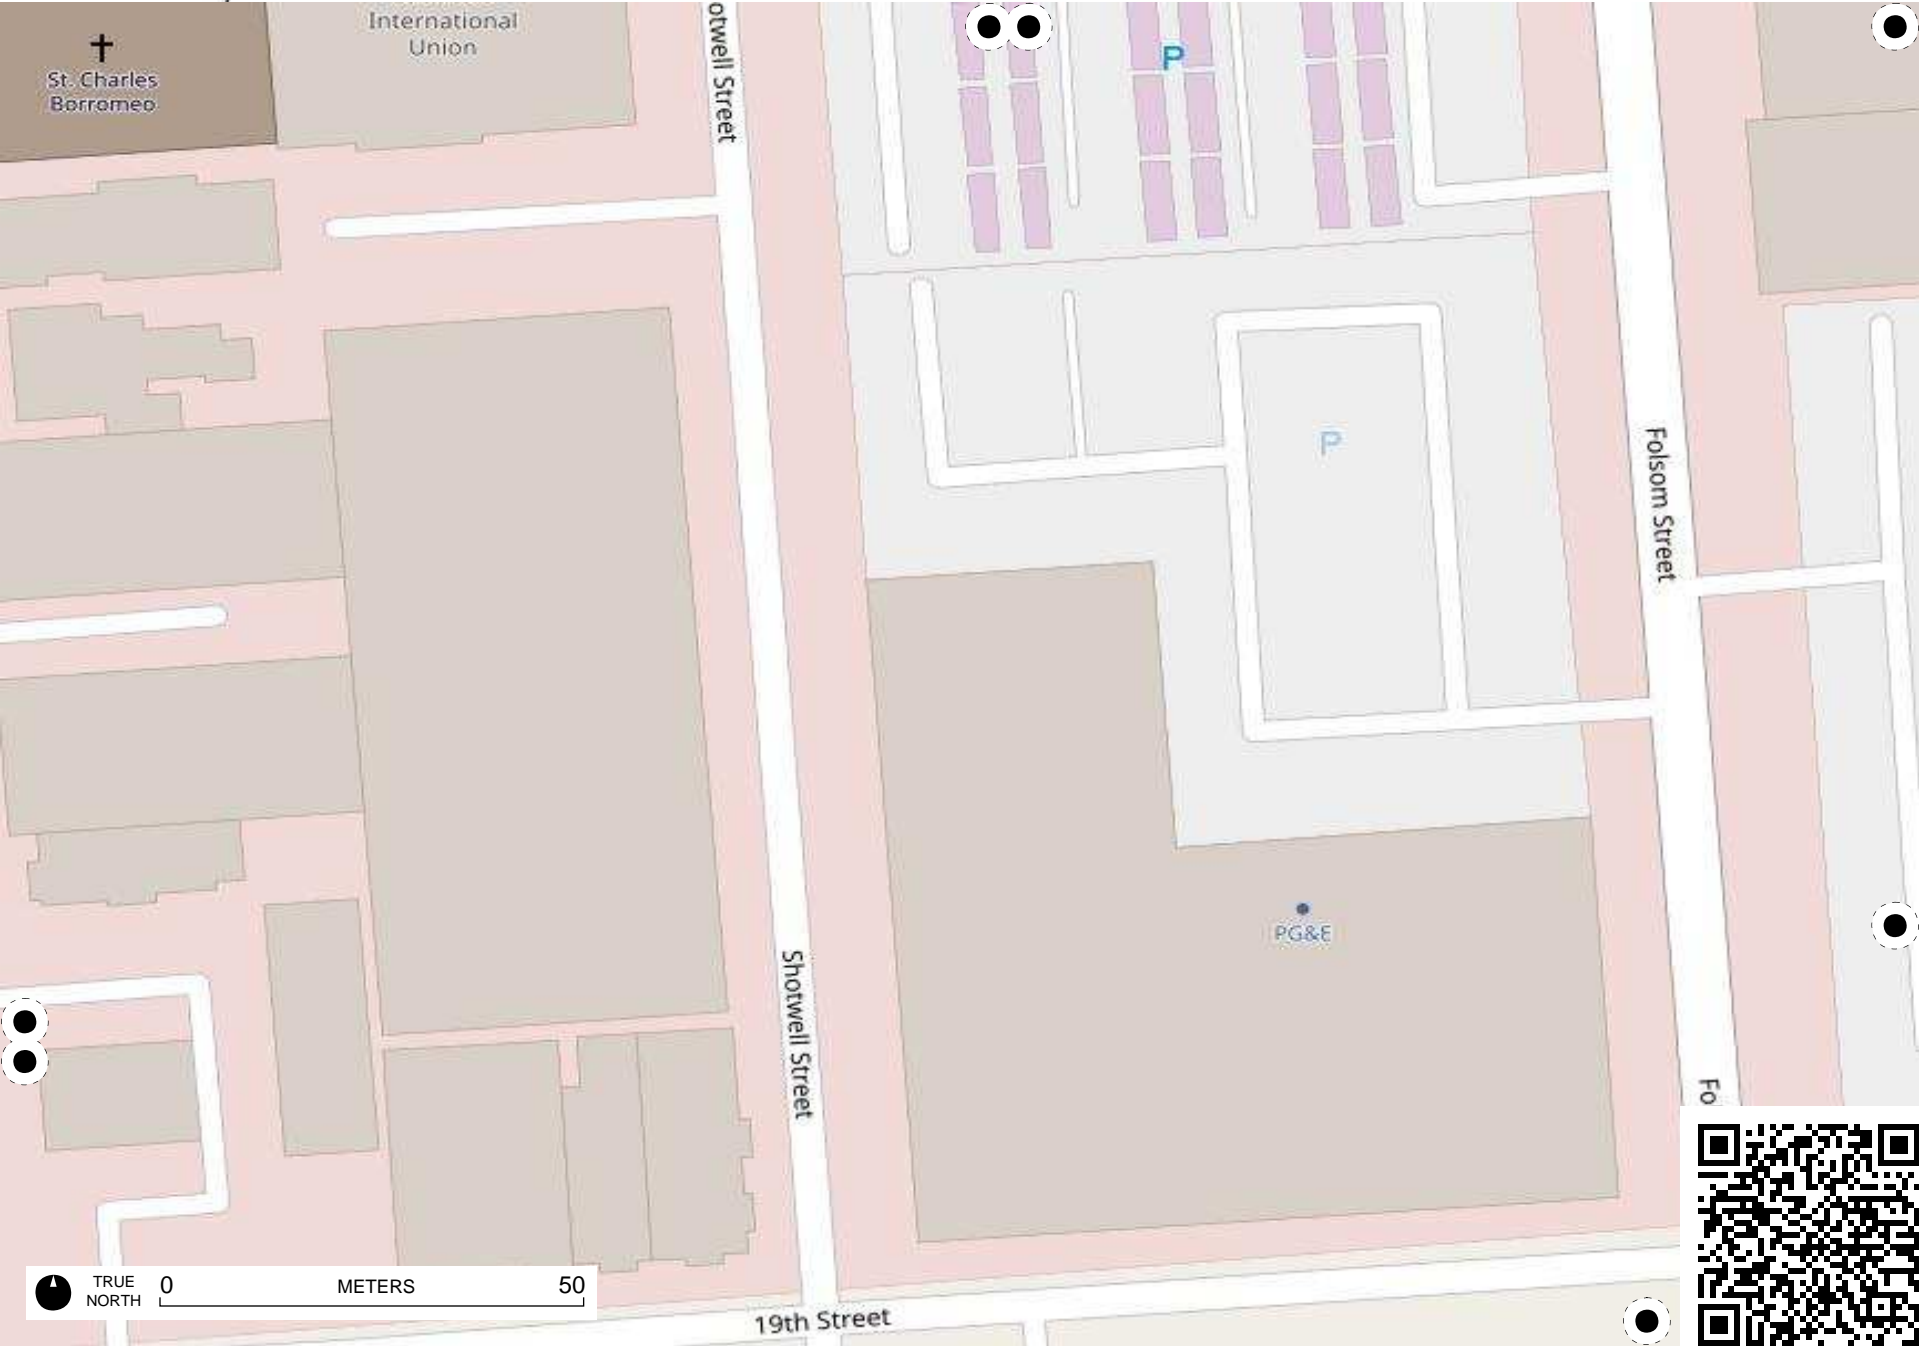

Field Papers