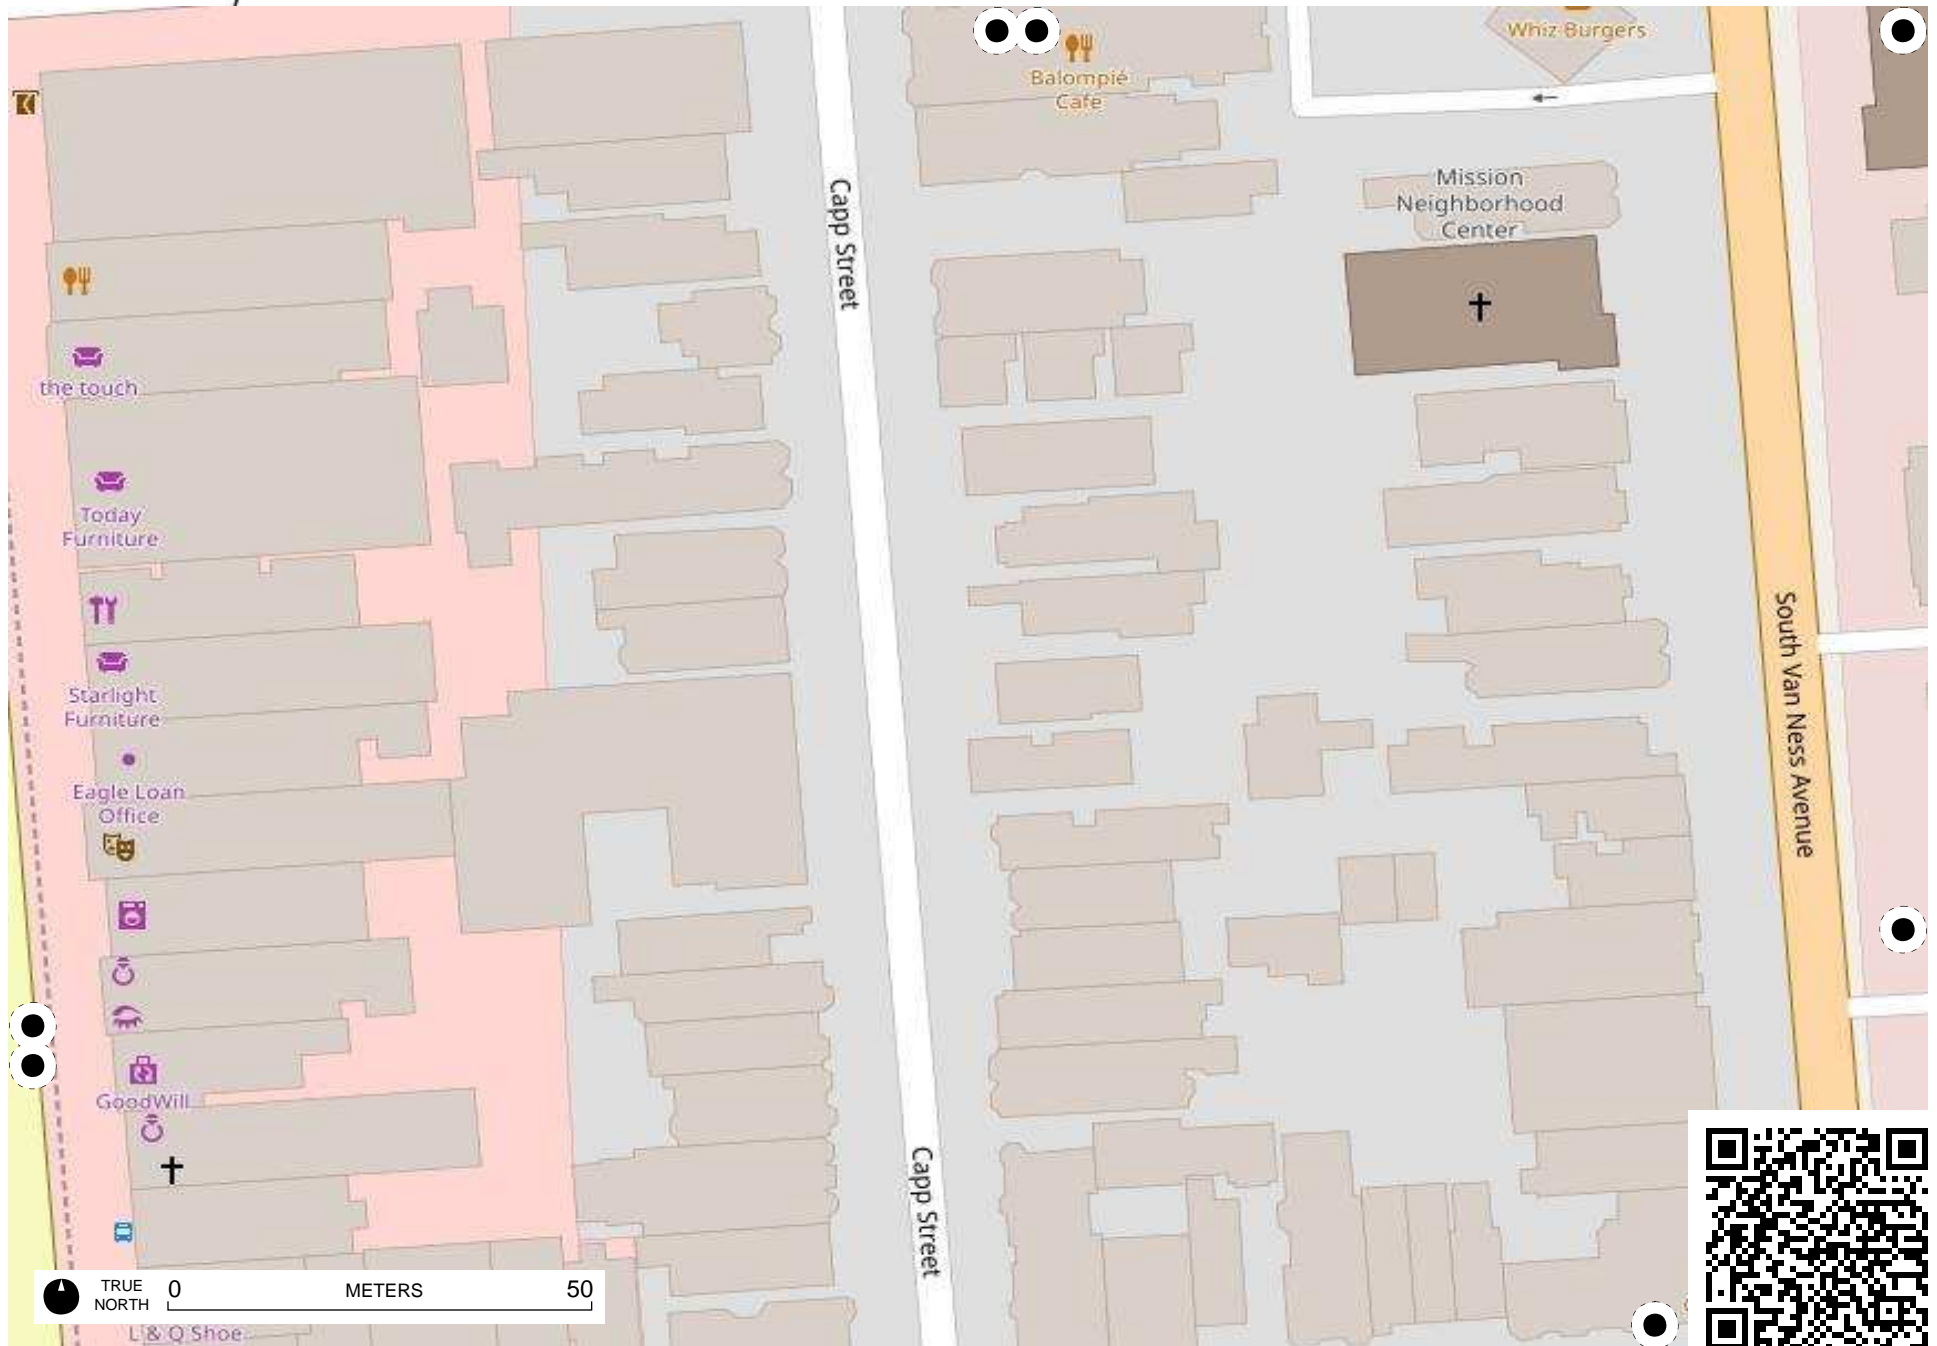

Field Papers

NERT Mapathon

<http://fieldpapers.org/atlasses/56s2v7y0/C3>