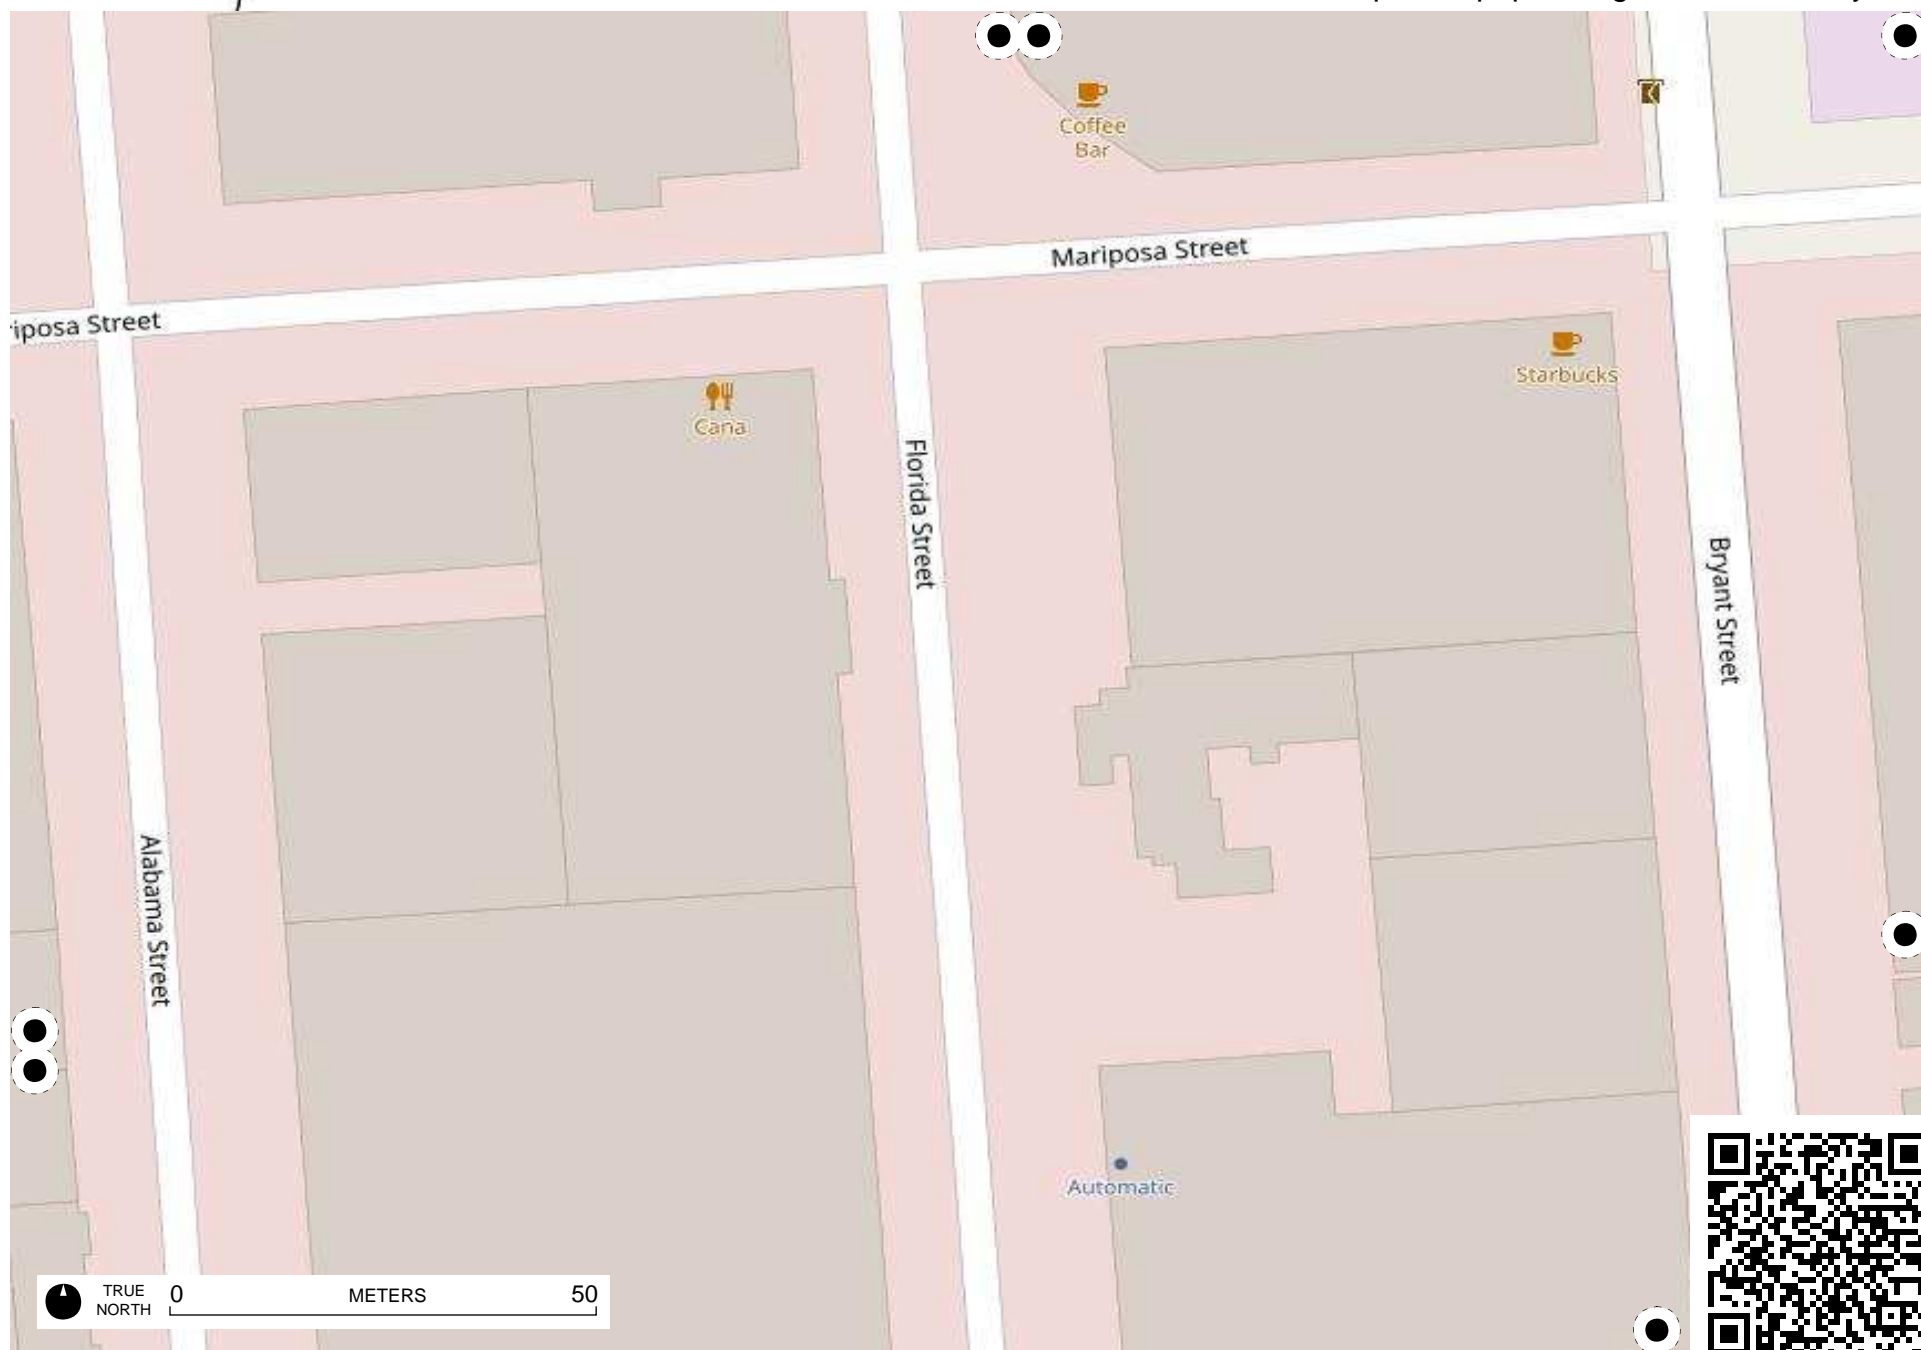

Field Papers

NERT Mapathon

<http://fieldpapers.org/atlas/56s2v7y0/B6>