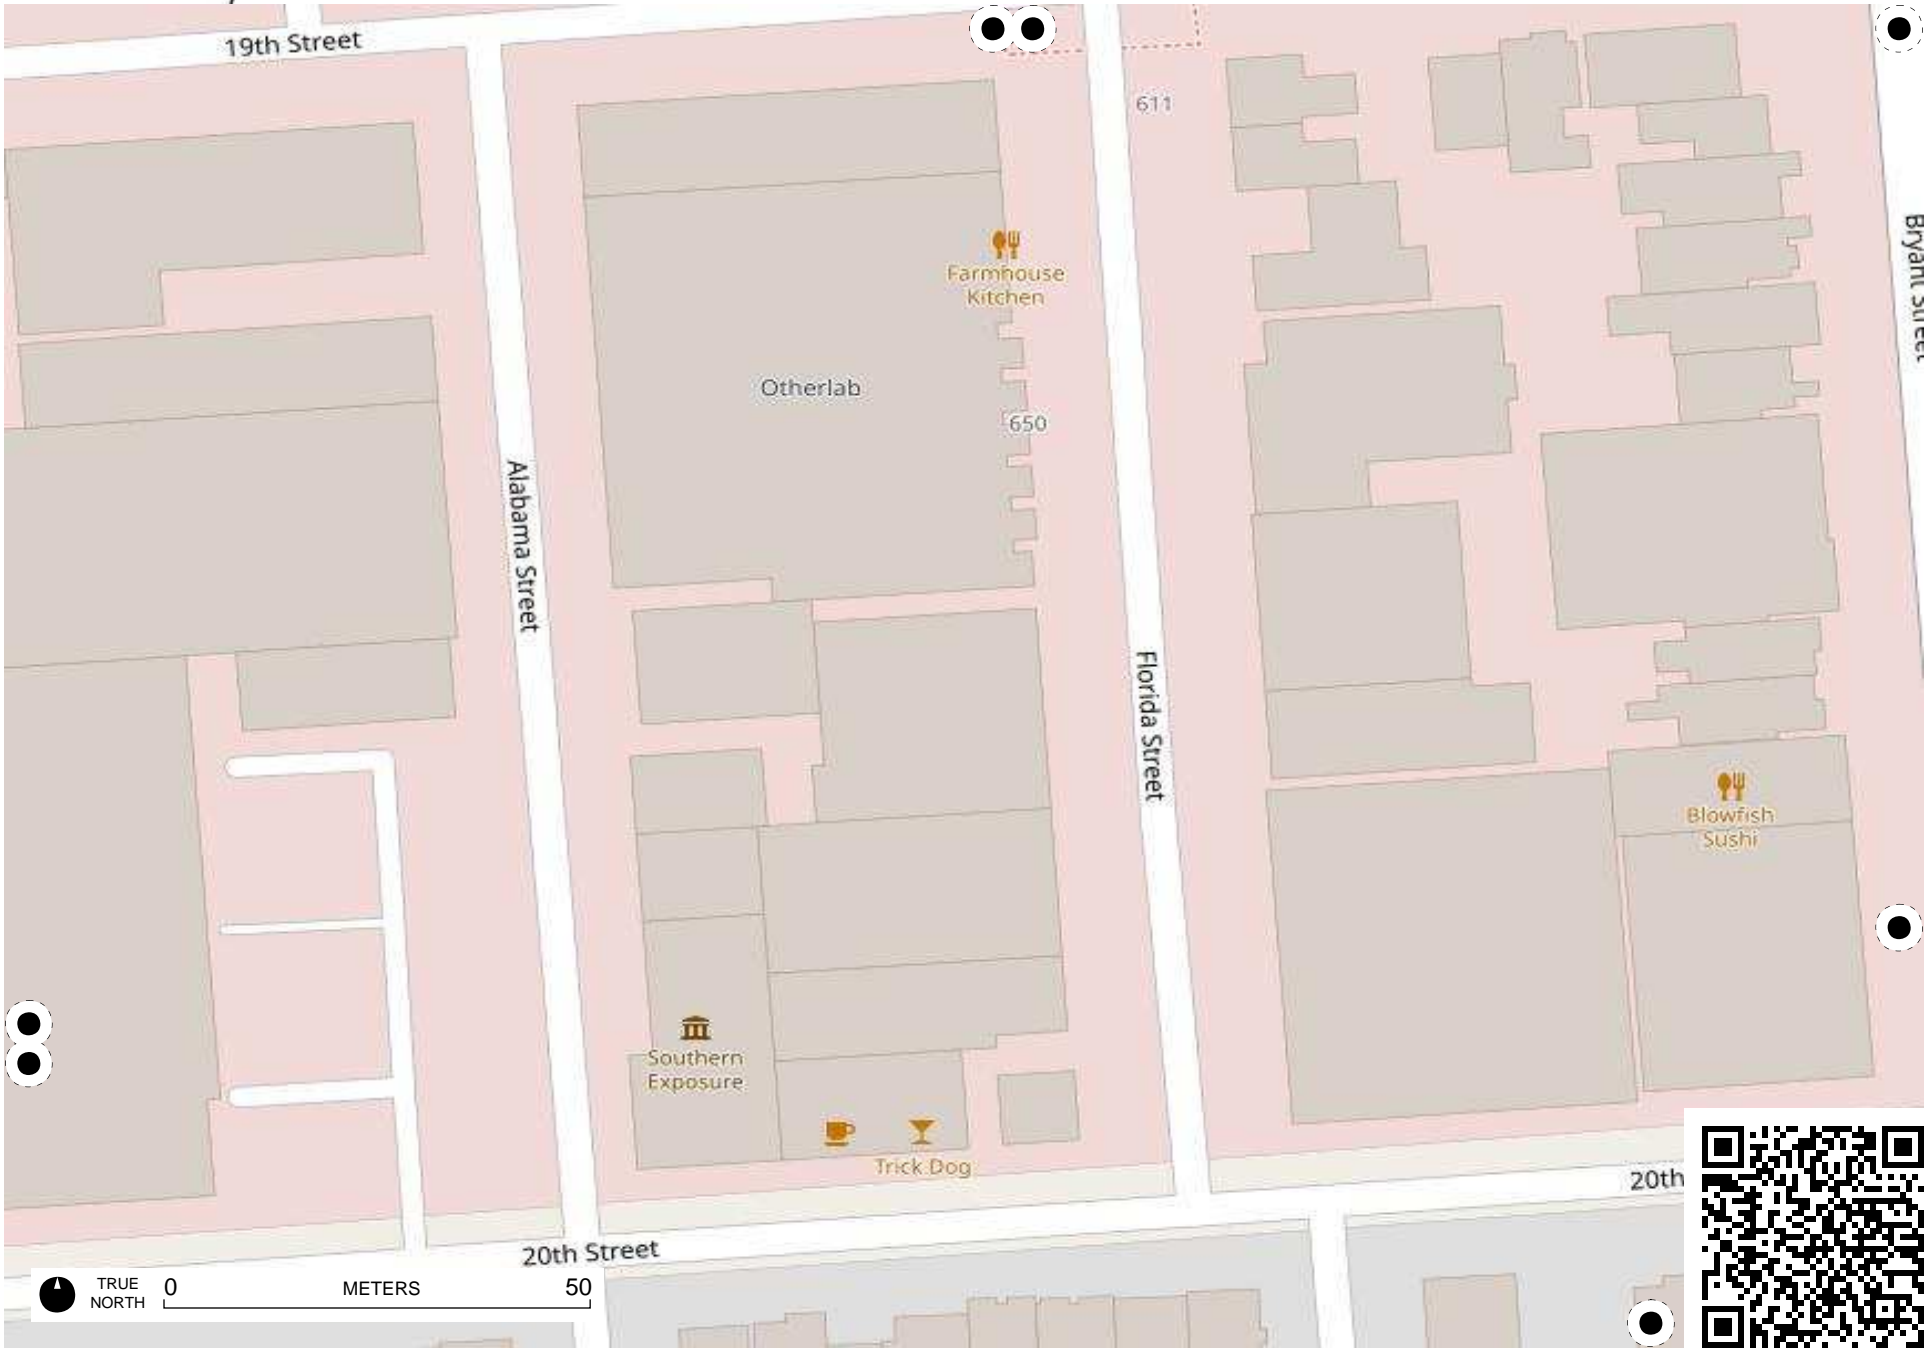

Home

TRUE NORTH 0 METERS 50

Gehl Studio

TRUE NORTH 0 METERS 50

Field Papers

Field Papers

NERT Mapathon

<http://fieldpapers.org/atlasses/56s2v7y0/D7>