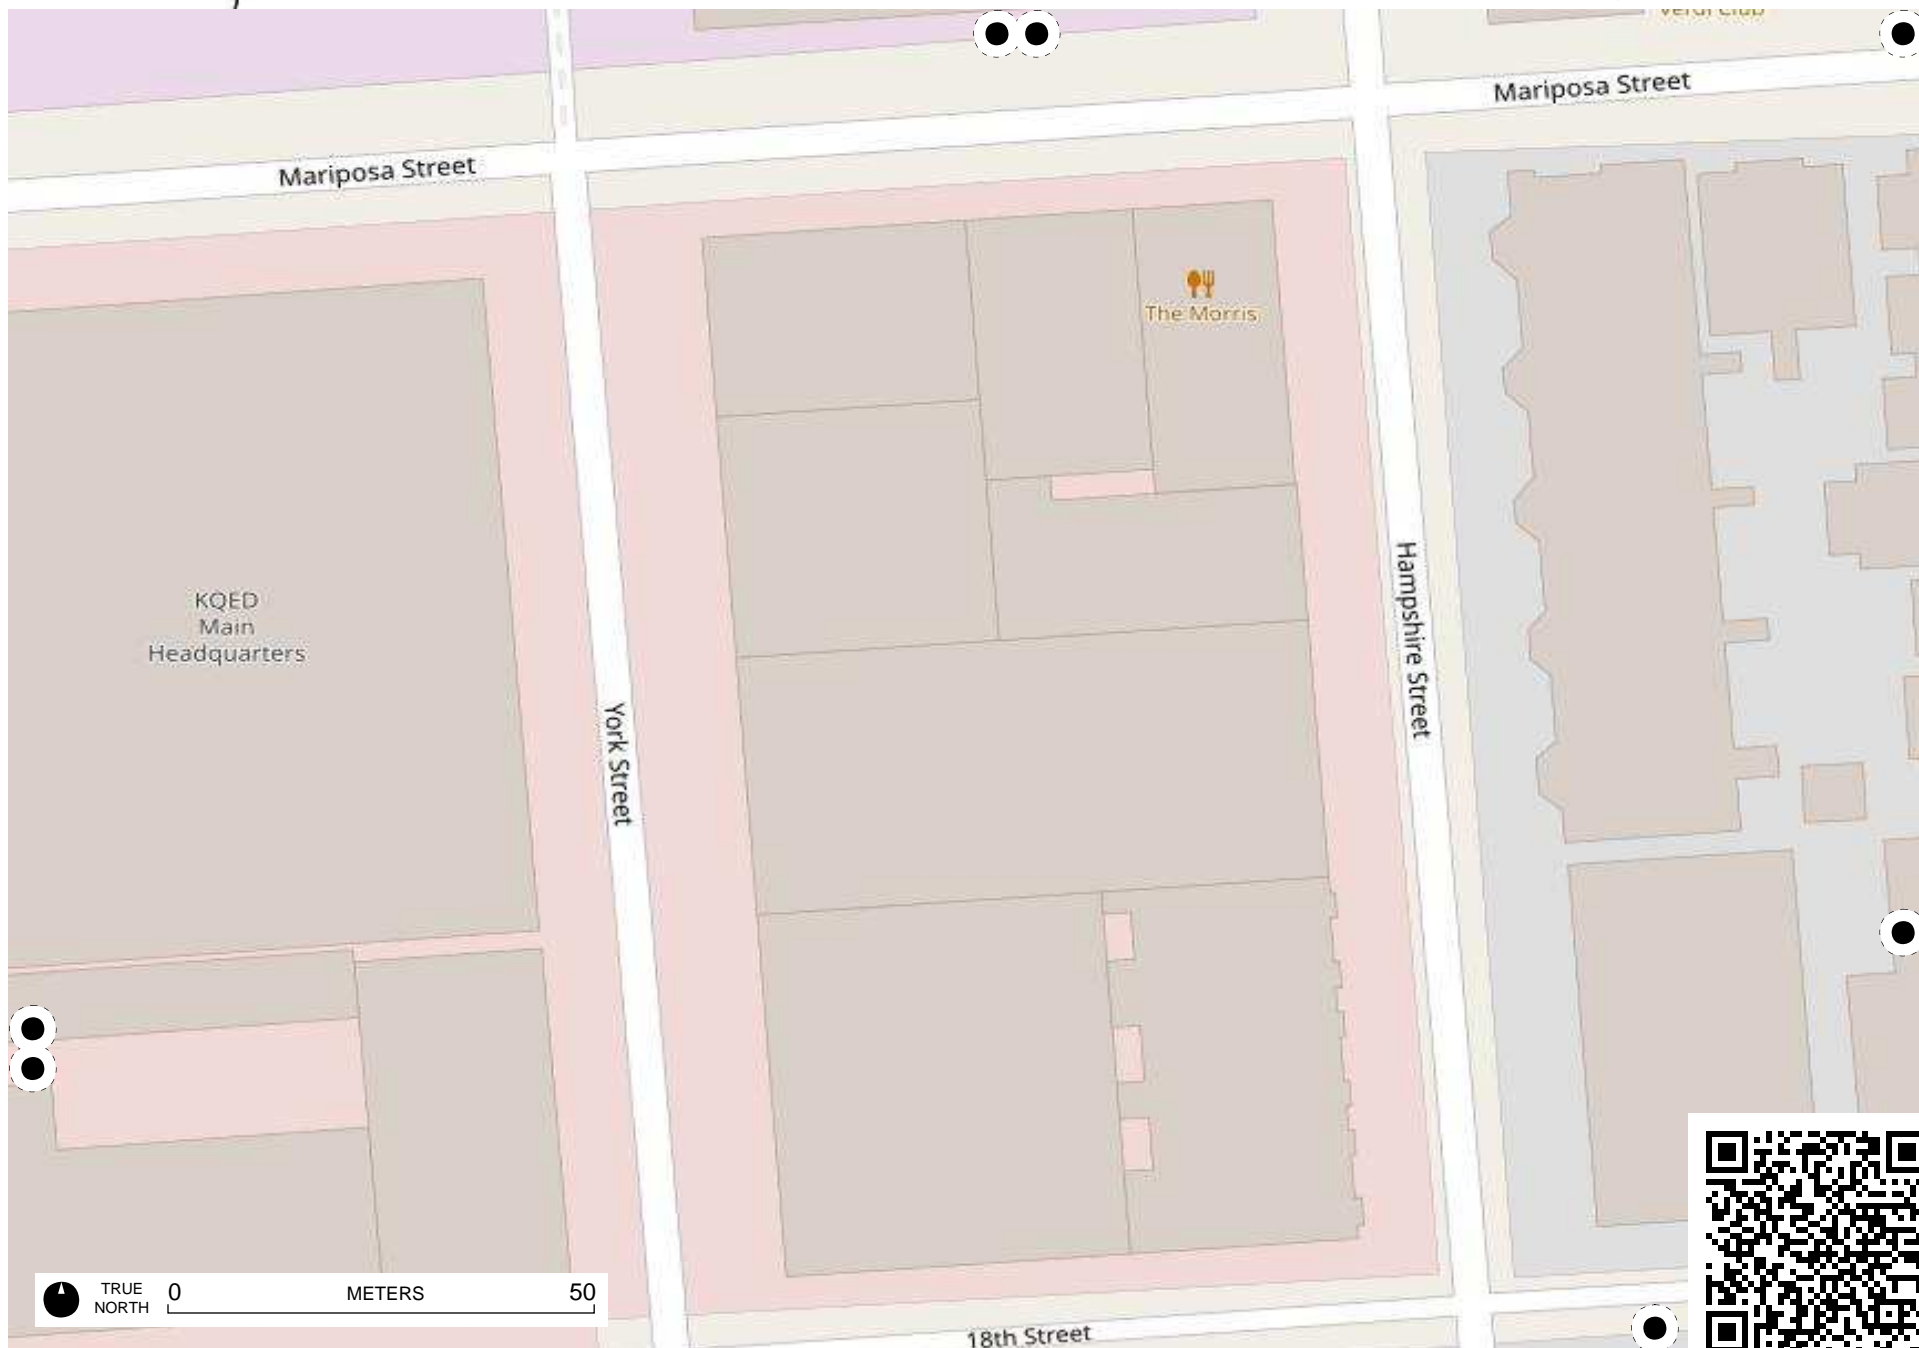

Field Papers

NERT Mapathon

<http://fieldpapers.org/atlas/56s2v7y0/B7>