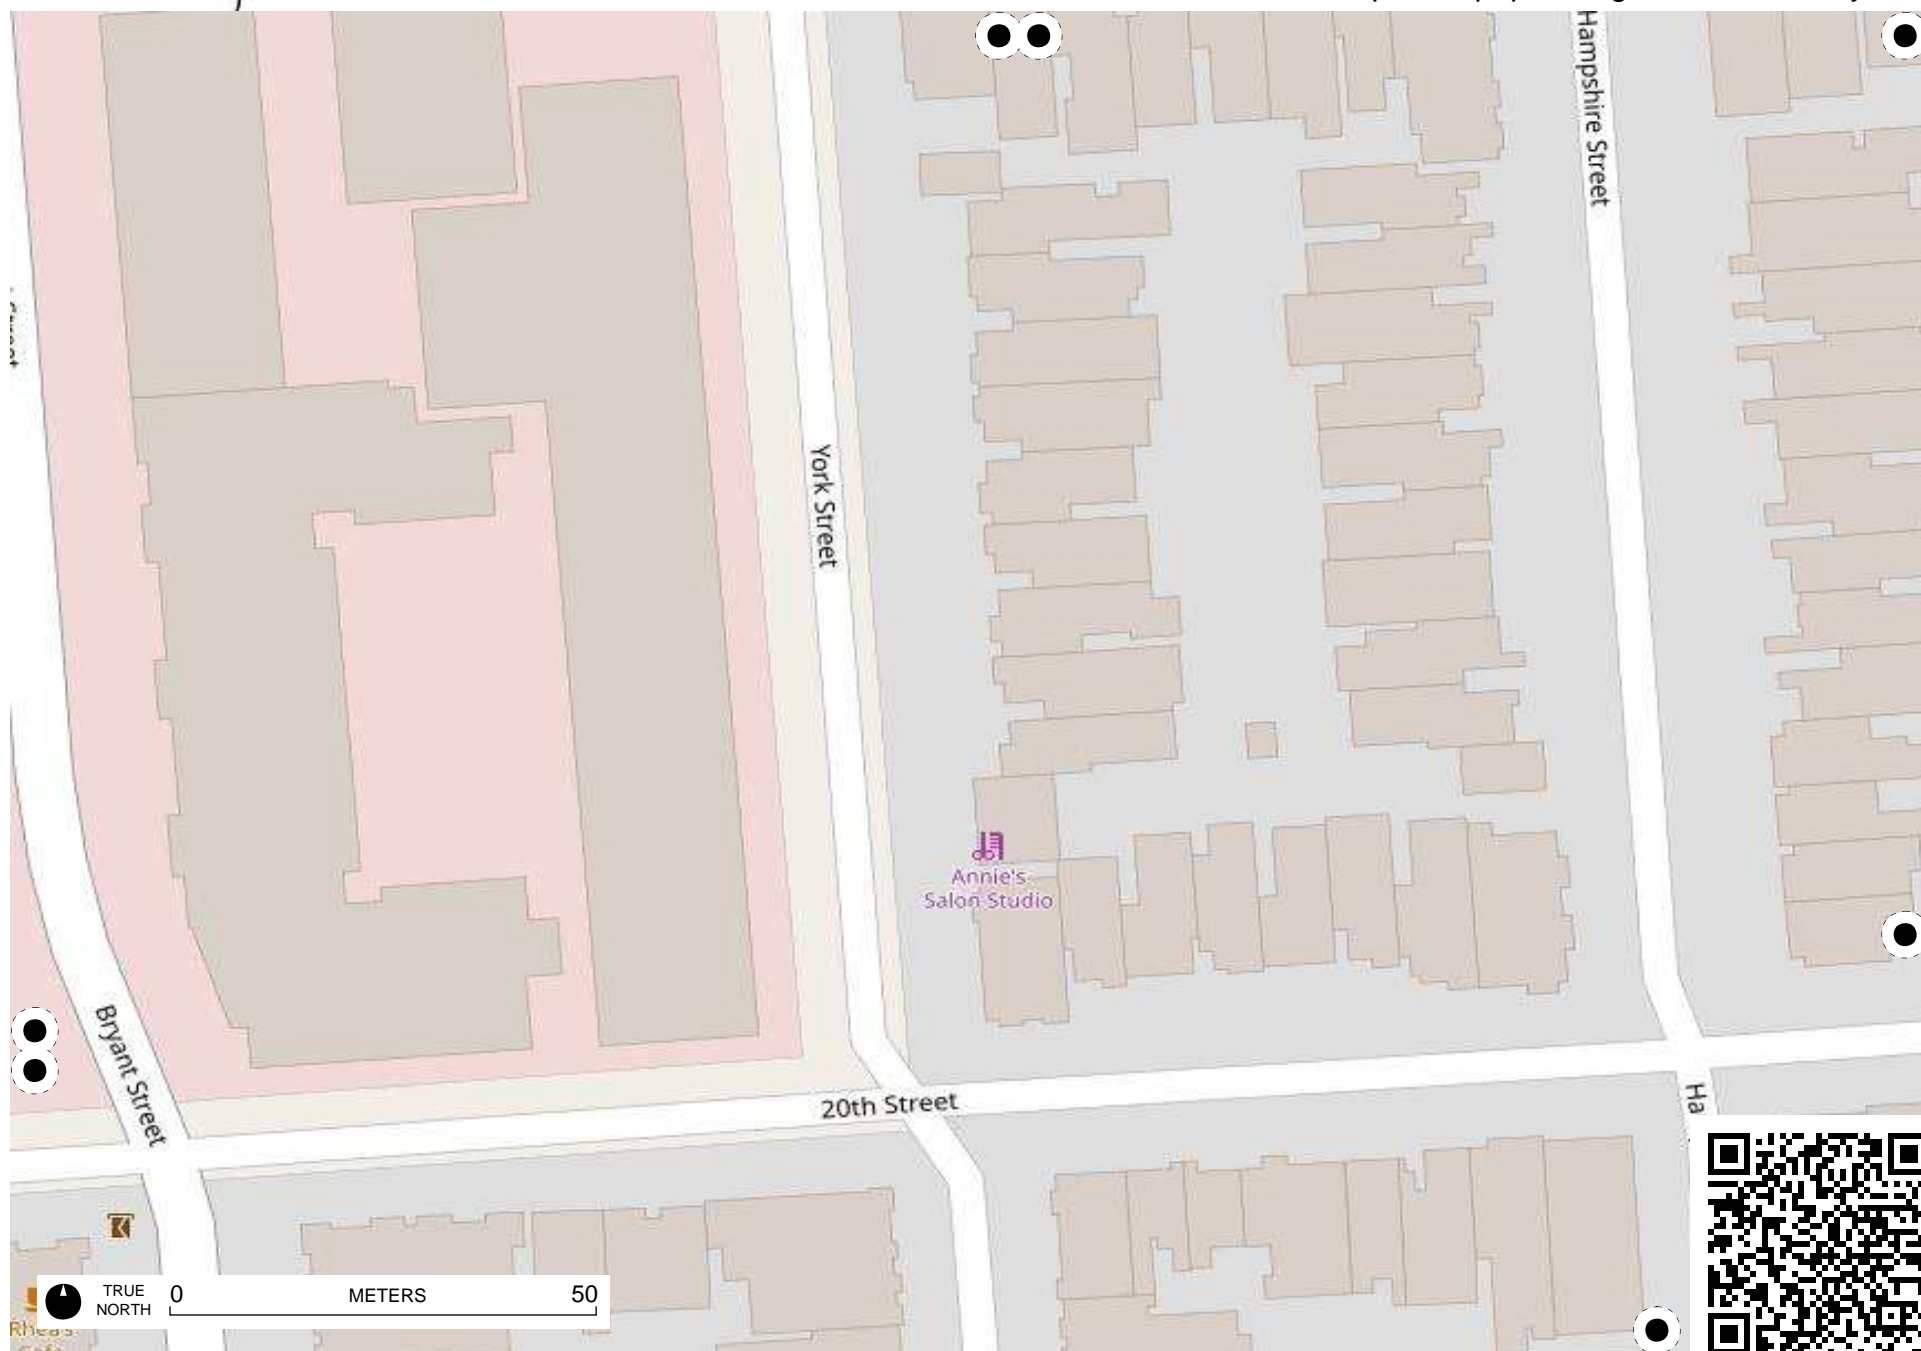

Home

TRUE NORTH 0 METERS 50

Gehl Studio

TRUE NORTH 0 METERS 50

Field Papers

Field Papers

NERT Mapathon

<http://fieldpapers.org/atlasses/56s2v7y0/D7>