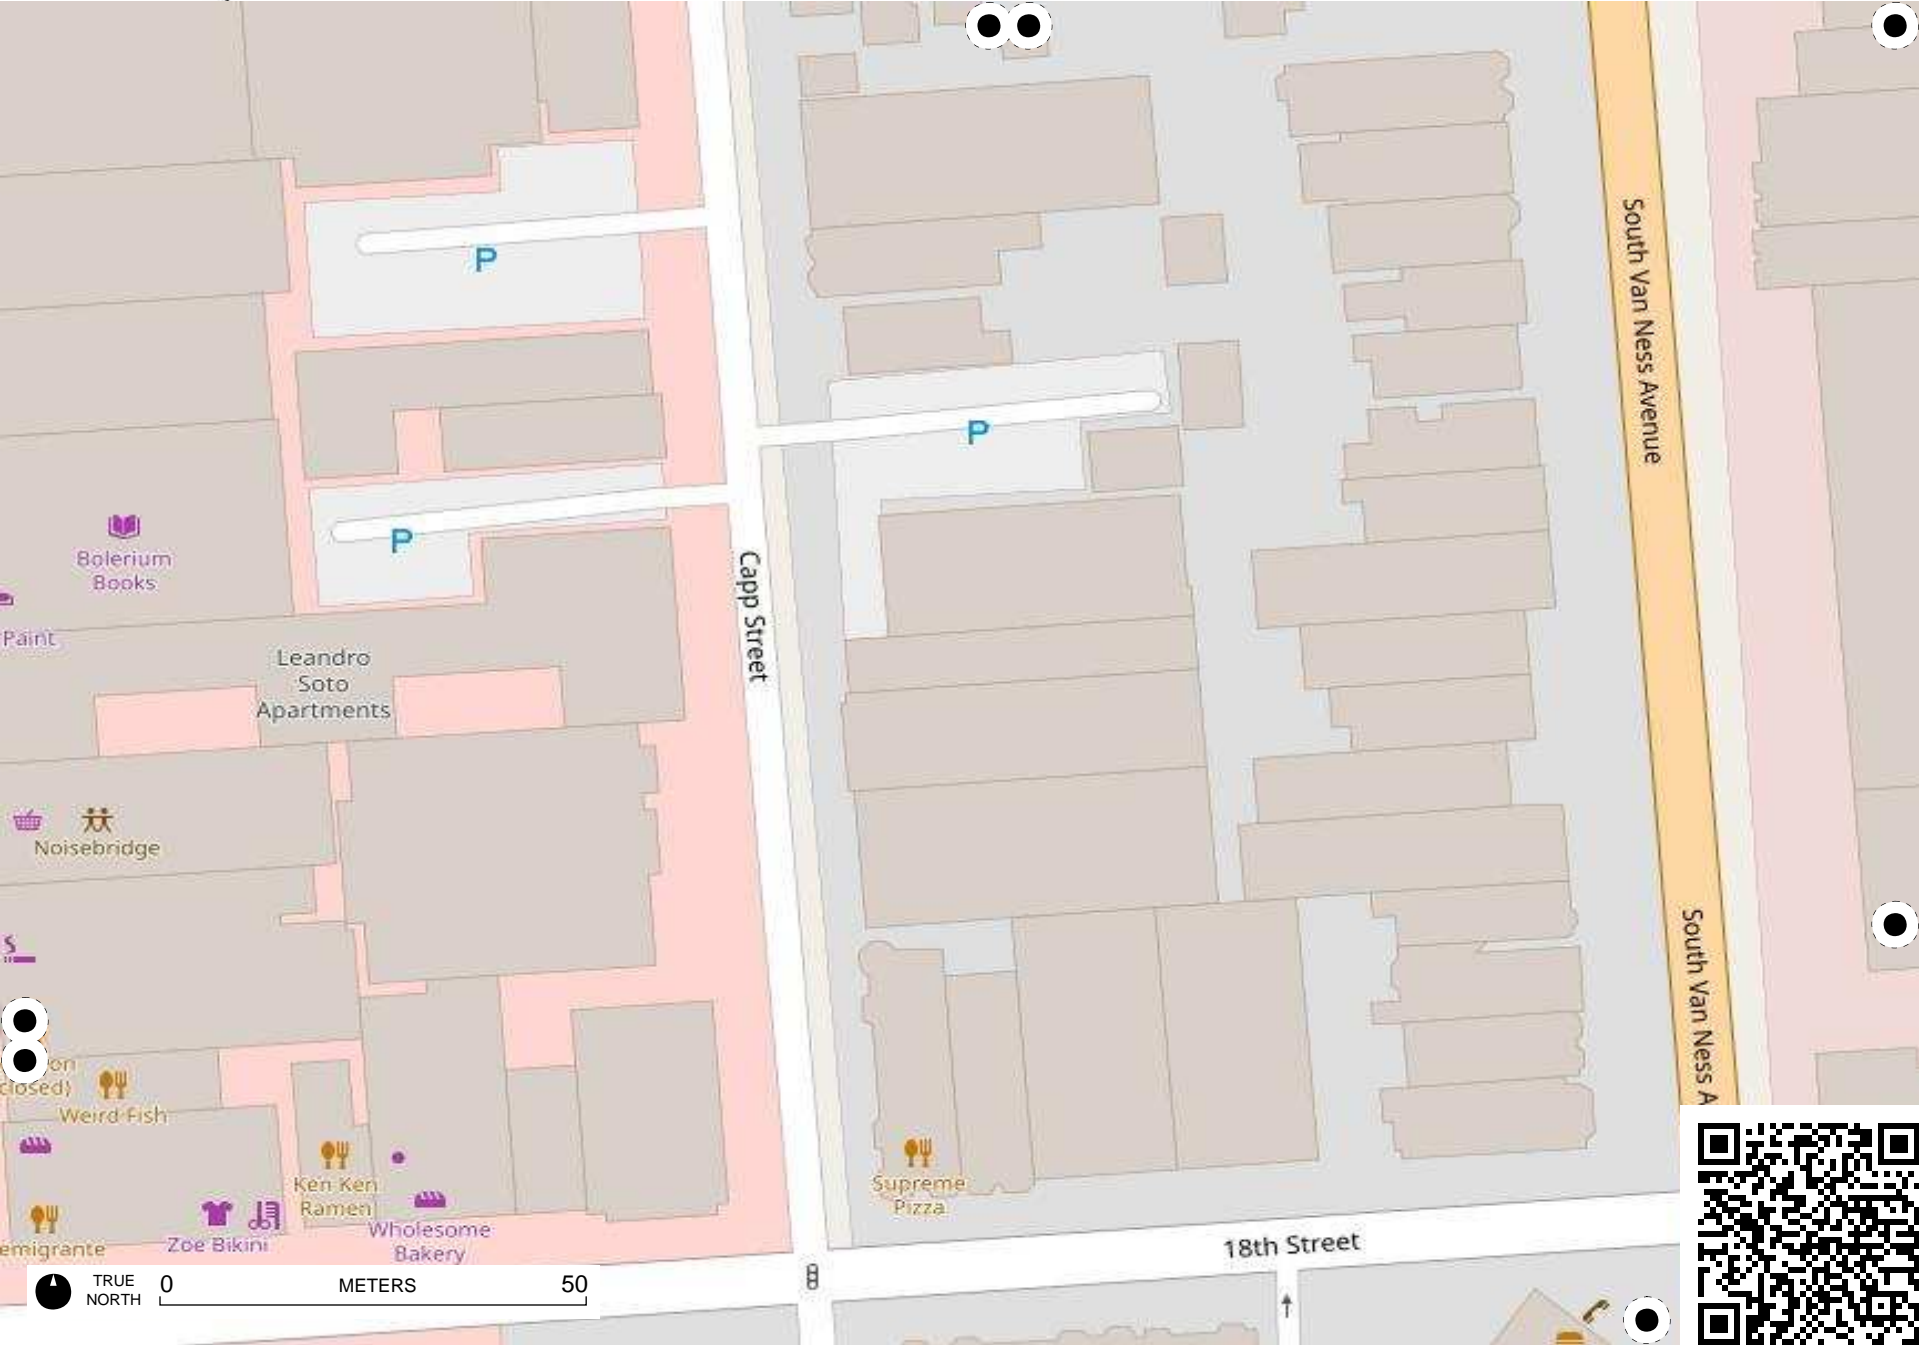

TRUE NORTH 0 METERS 50

Field Papers

NERT Mapathon

<http://fieldpapers.org/atlas/56s2v7y0/B2>

Field Papers

Field Papers

Field Papers

NERT Mapathon