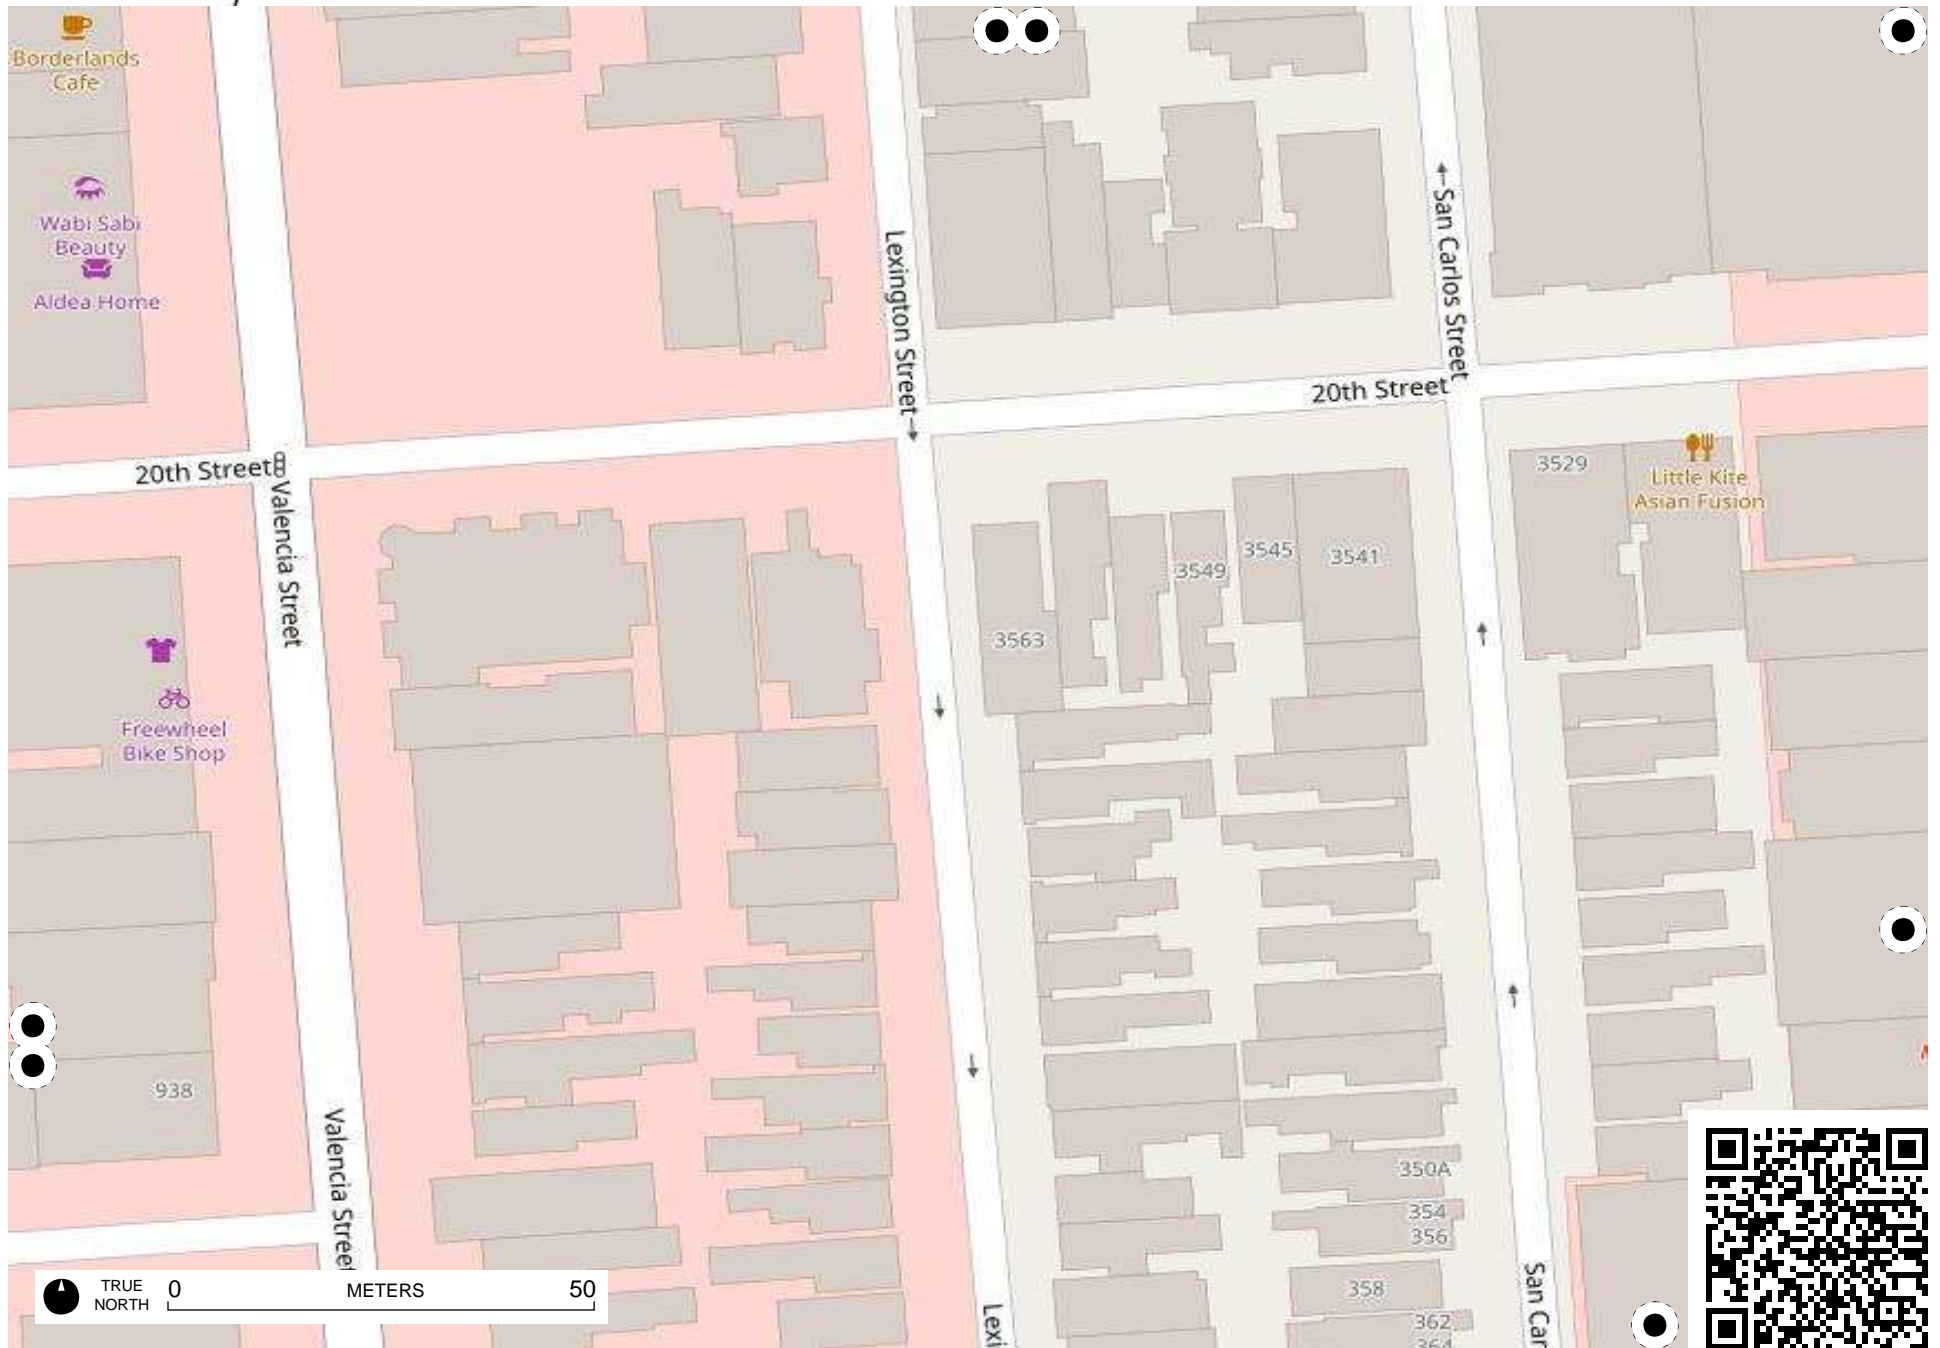

Field Papers

NERT Mapathon

<http://fieldpapers.org/atlas/56s2v7y0/E1>

TRUE NORTH 0 METERS 50

Field Papers

NERT Mapathon

<http://fieldpapers.org/atlas/56s2v7y0/E2>

TRUE NORTH 0 METERS 50