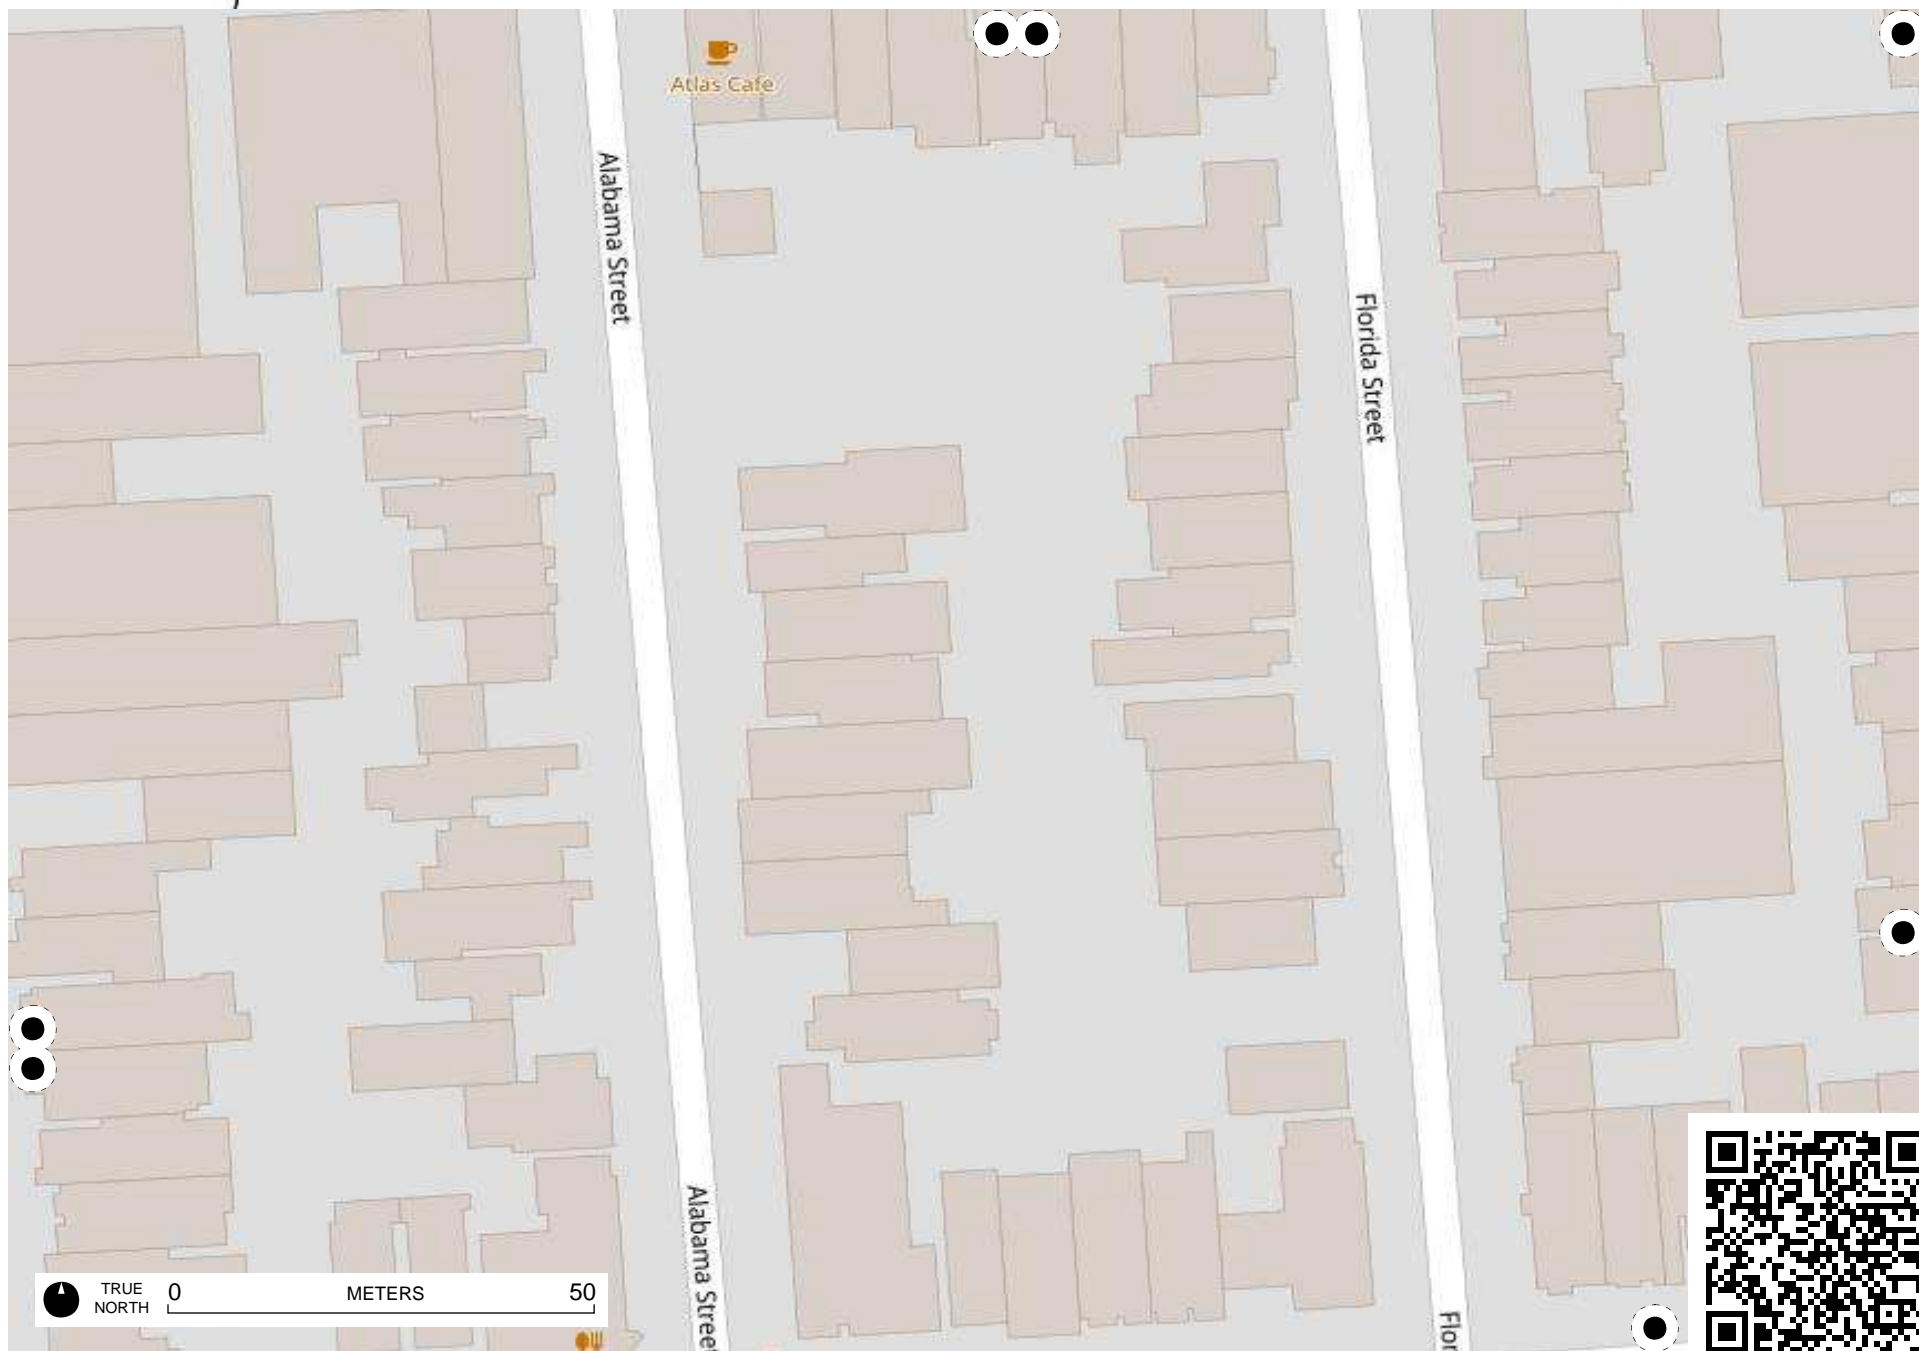

Field Papers

NERT Mapathon

<http://fieldpapers.org/atlasses/56s2v7y0/E6>