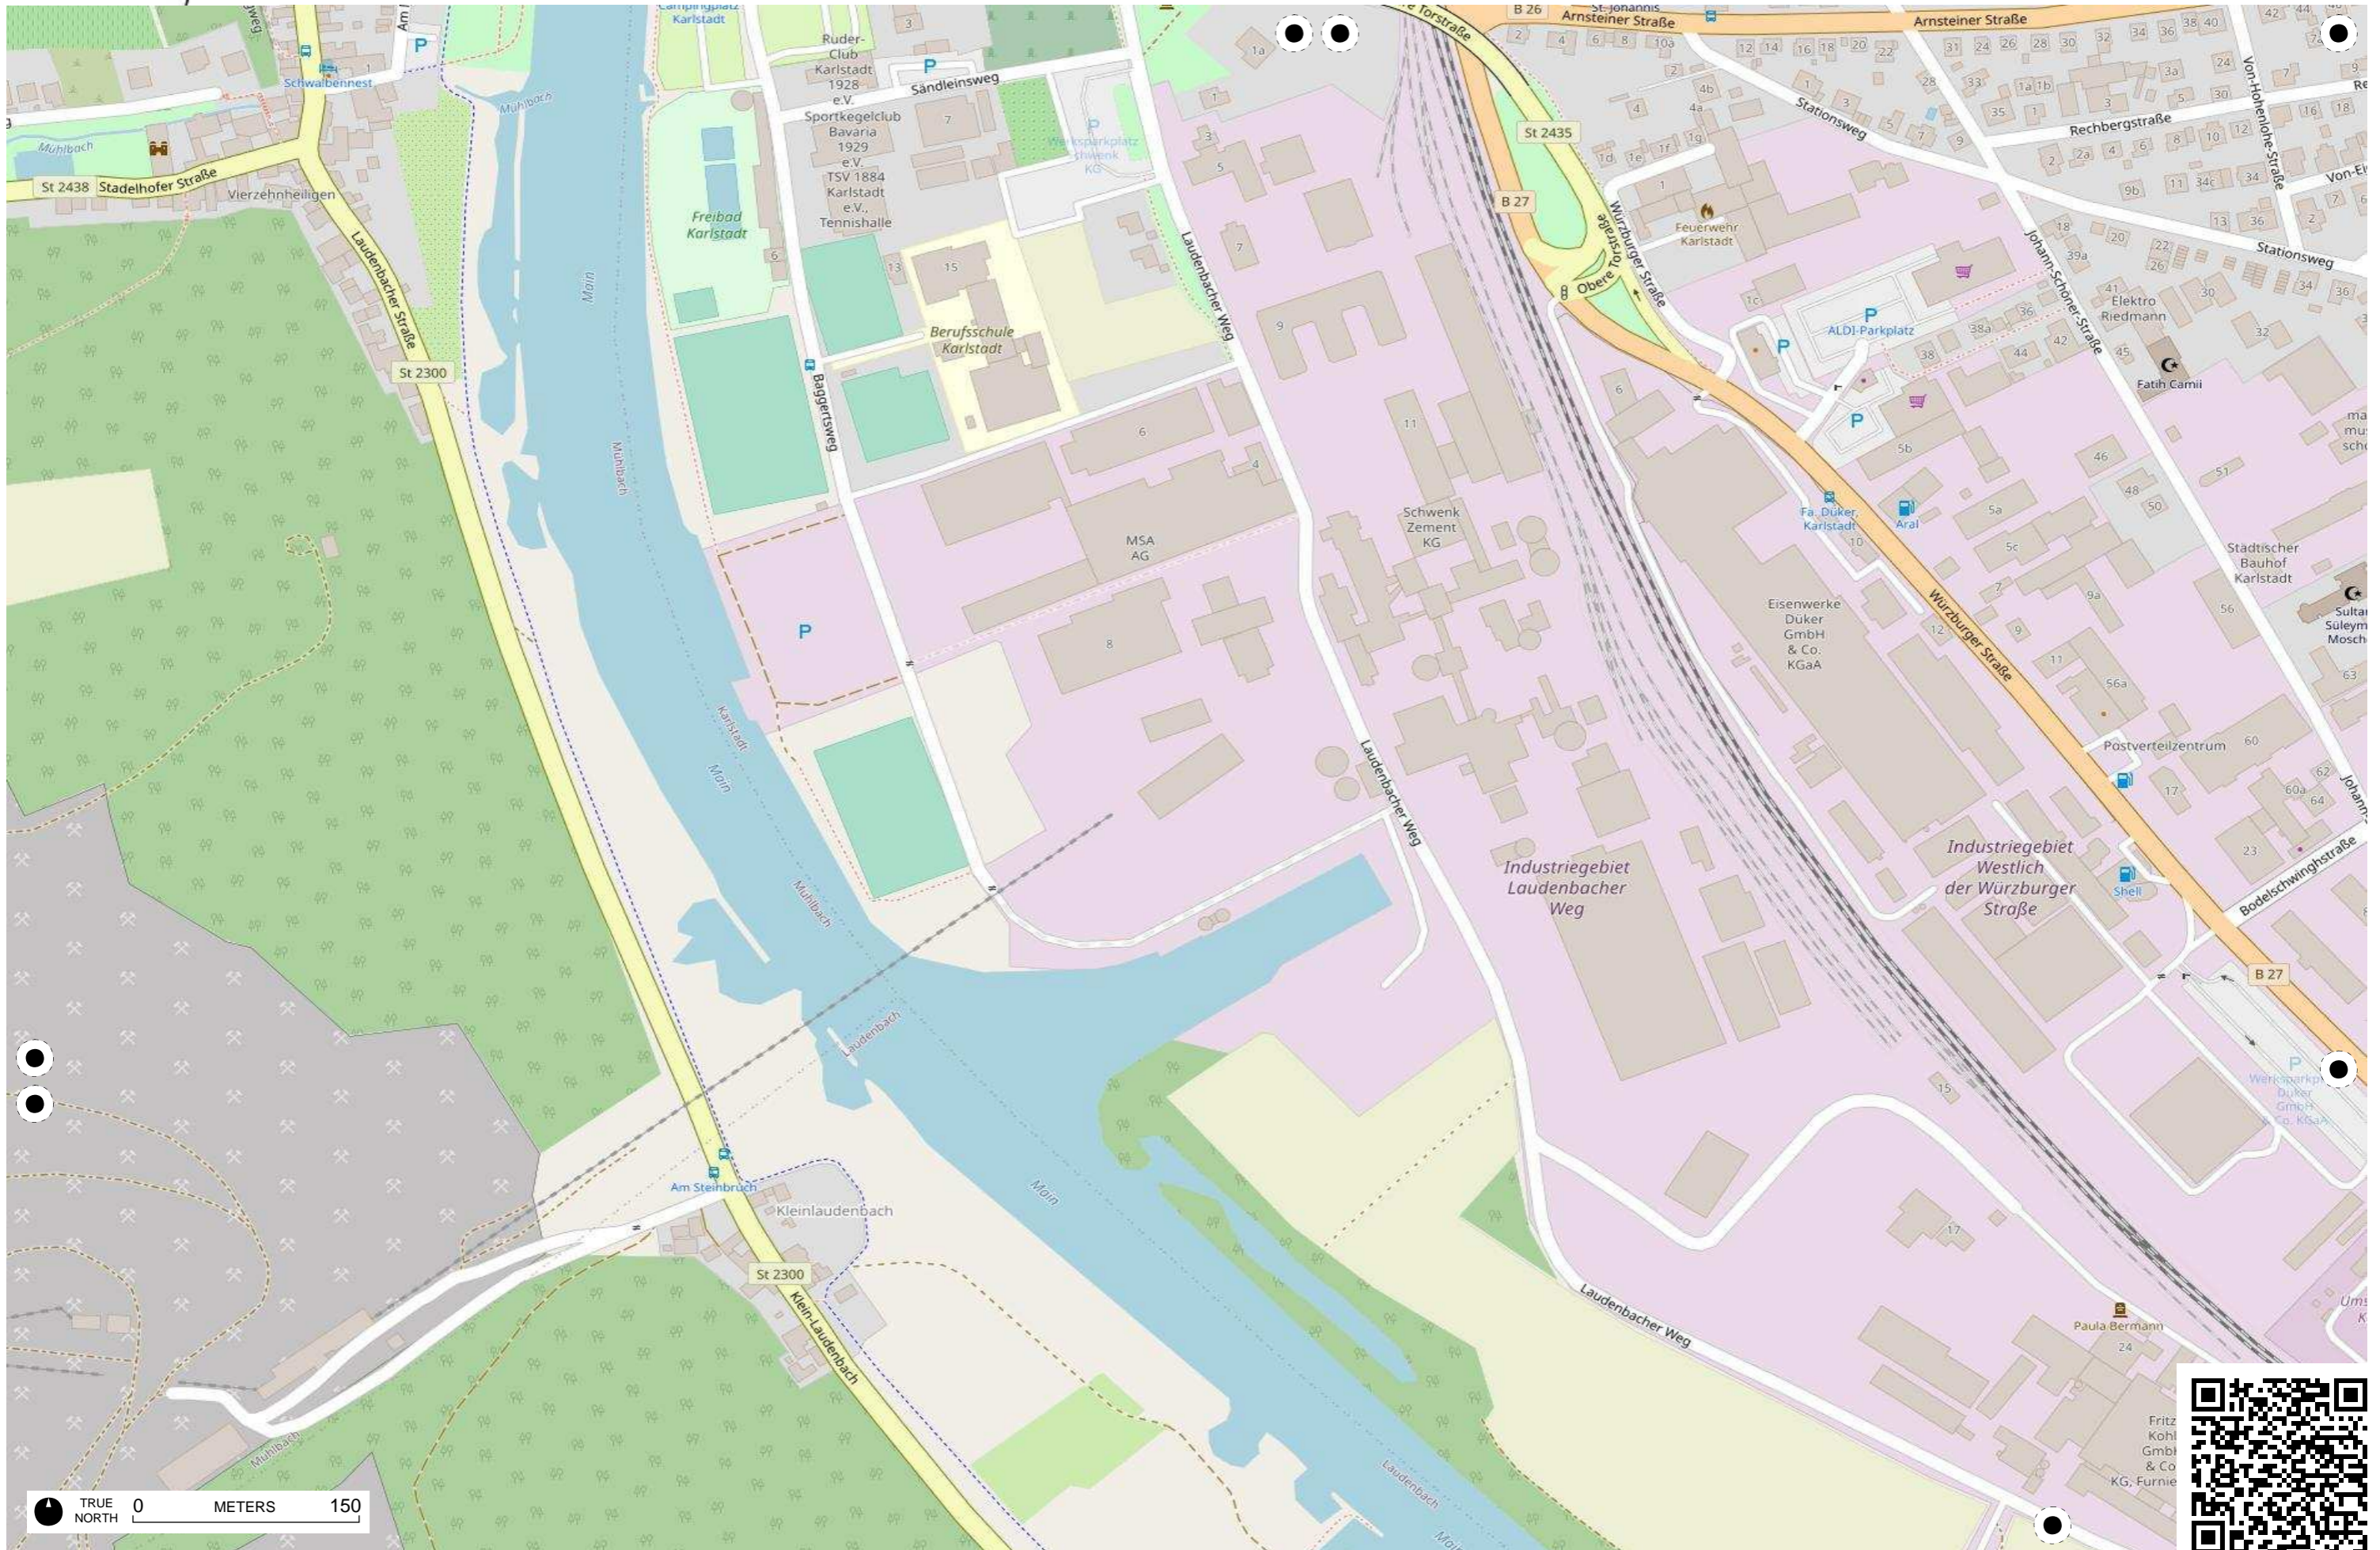

TRUE NORTH 0 METERS 150

TRUE NORTH 0 METERS 150

TRUE NORTH 0 METERS 150

TRUE NORTH 0 METERS 150

TRUE NORTH 0 METERS 150

Fritz Kohl GmbH & Co. KG, Furnie

TRUE NORTH 0 METERS 150

TRUE NORTH 0 METERS 150