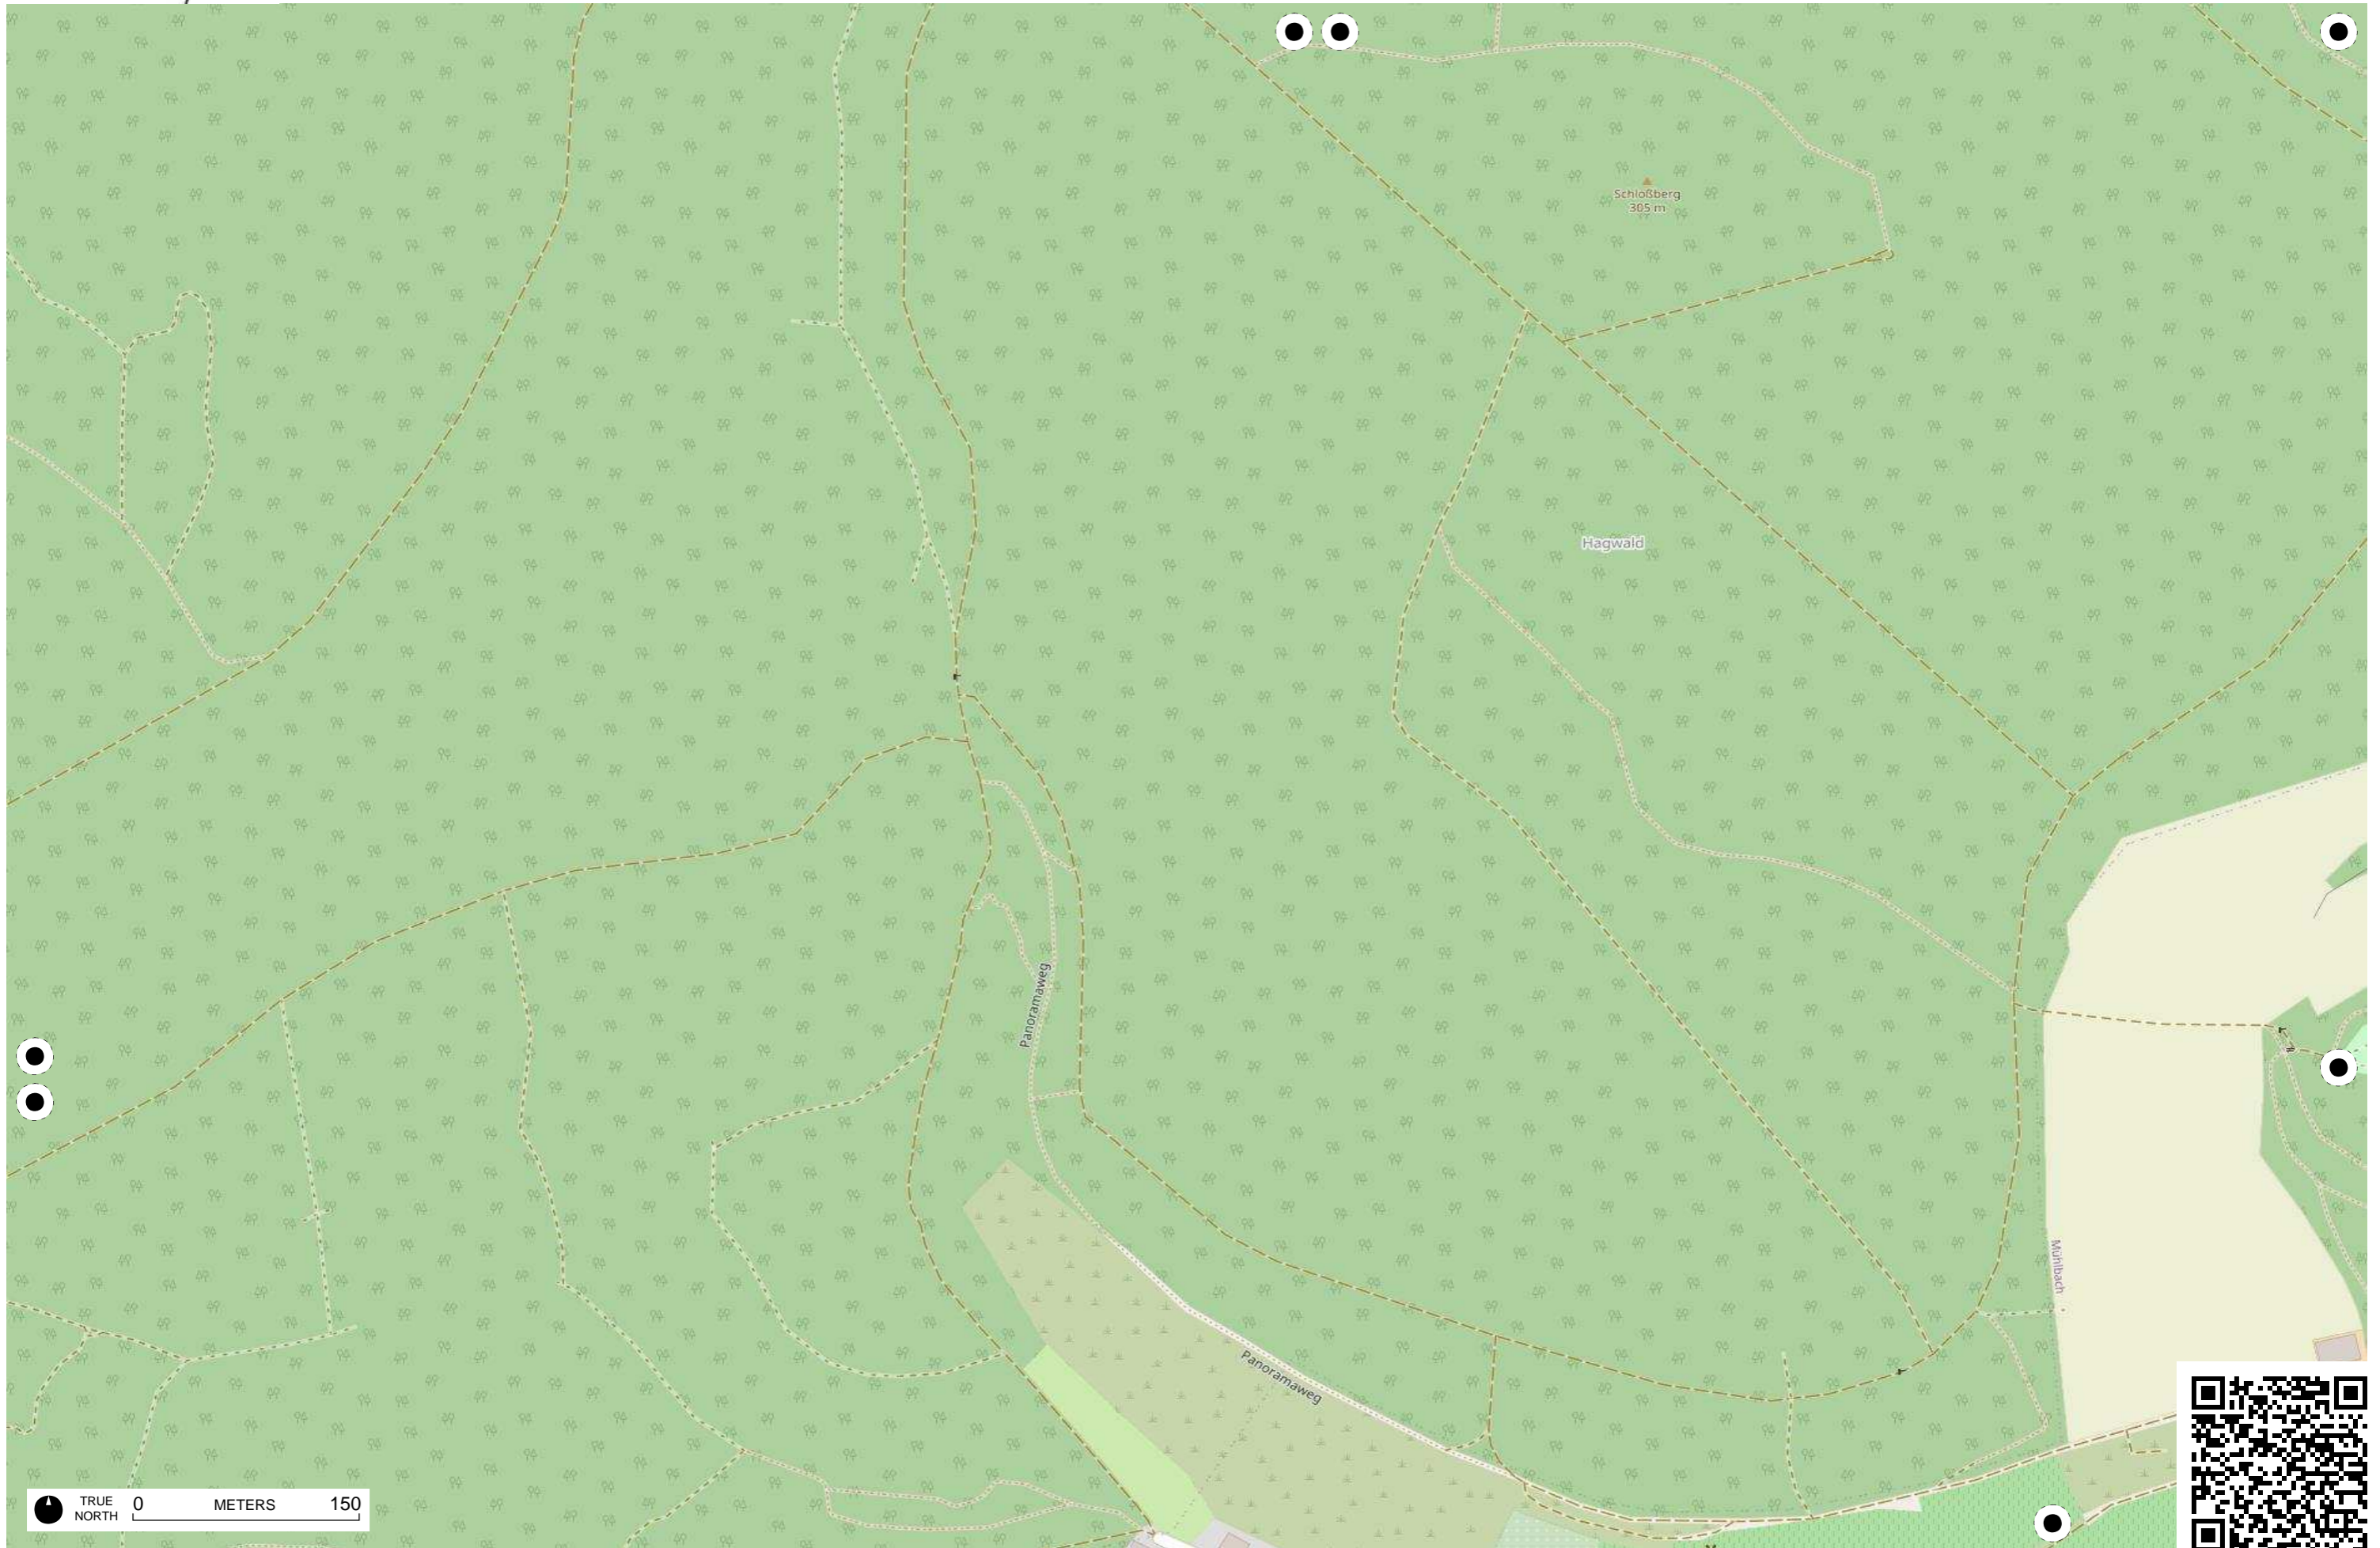

TRUE NORTH 0 METERS 150

TRUE NORTH 0 METERS 150

TRUE NORTH 0 METERS 150

TRUE NORTH 0 METERS 150

TRUE NORTH 0 METERS 150

Fritz Kohl GmbH & Co. KG, Furnie

TRUE NORTH 0 METERS 150

TRUE NORTH 0 METERS 150