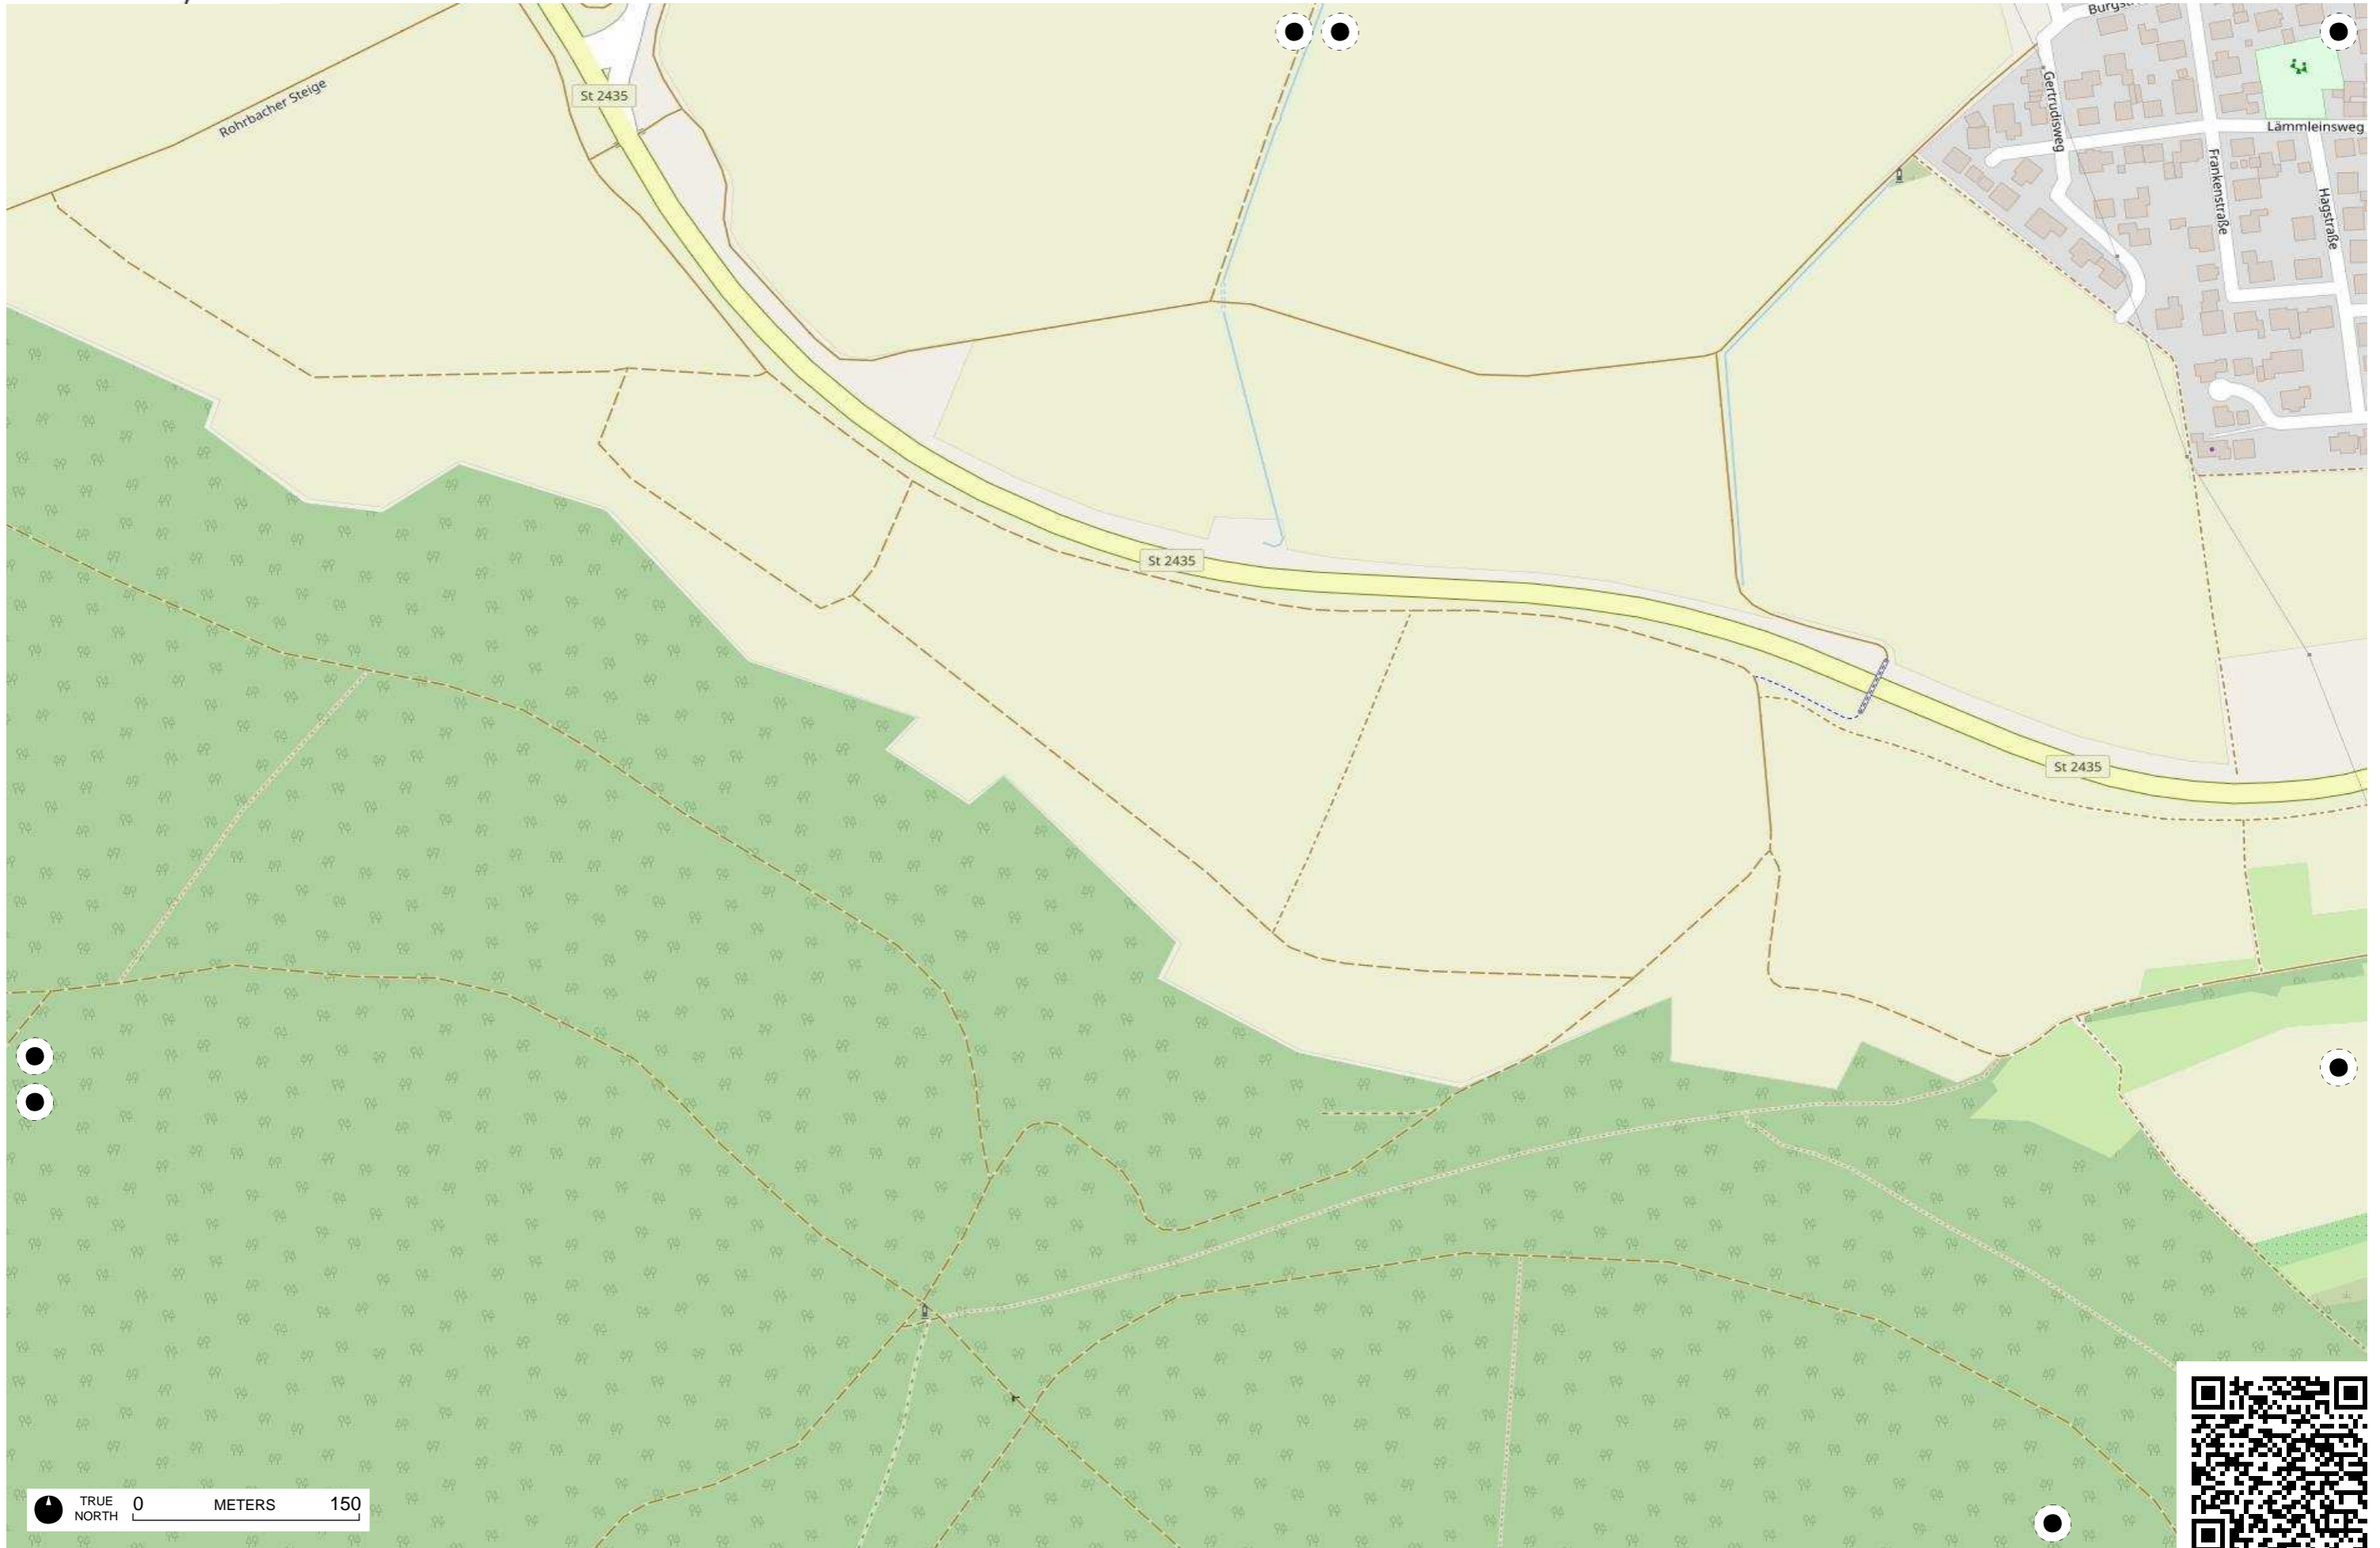

TRUE NORTH 0 METERS 150

TRUE NORTH 0 METERS 150

TRUE NORTH 0 METERS 150

TRUE NORTH 0 METERS 150

TRUE NORTH 0 METERS 150

Fritz Kohl GmbH & Co. KG, Furnie

TRUE NORTH 0 METERS 150

TRUE NORTH 0 METERS 150