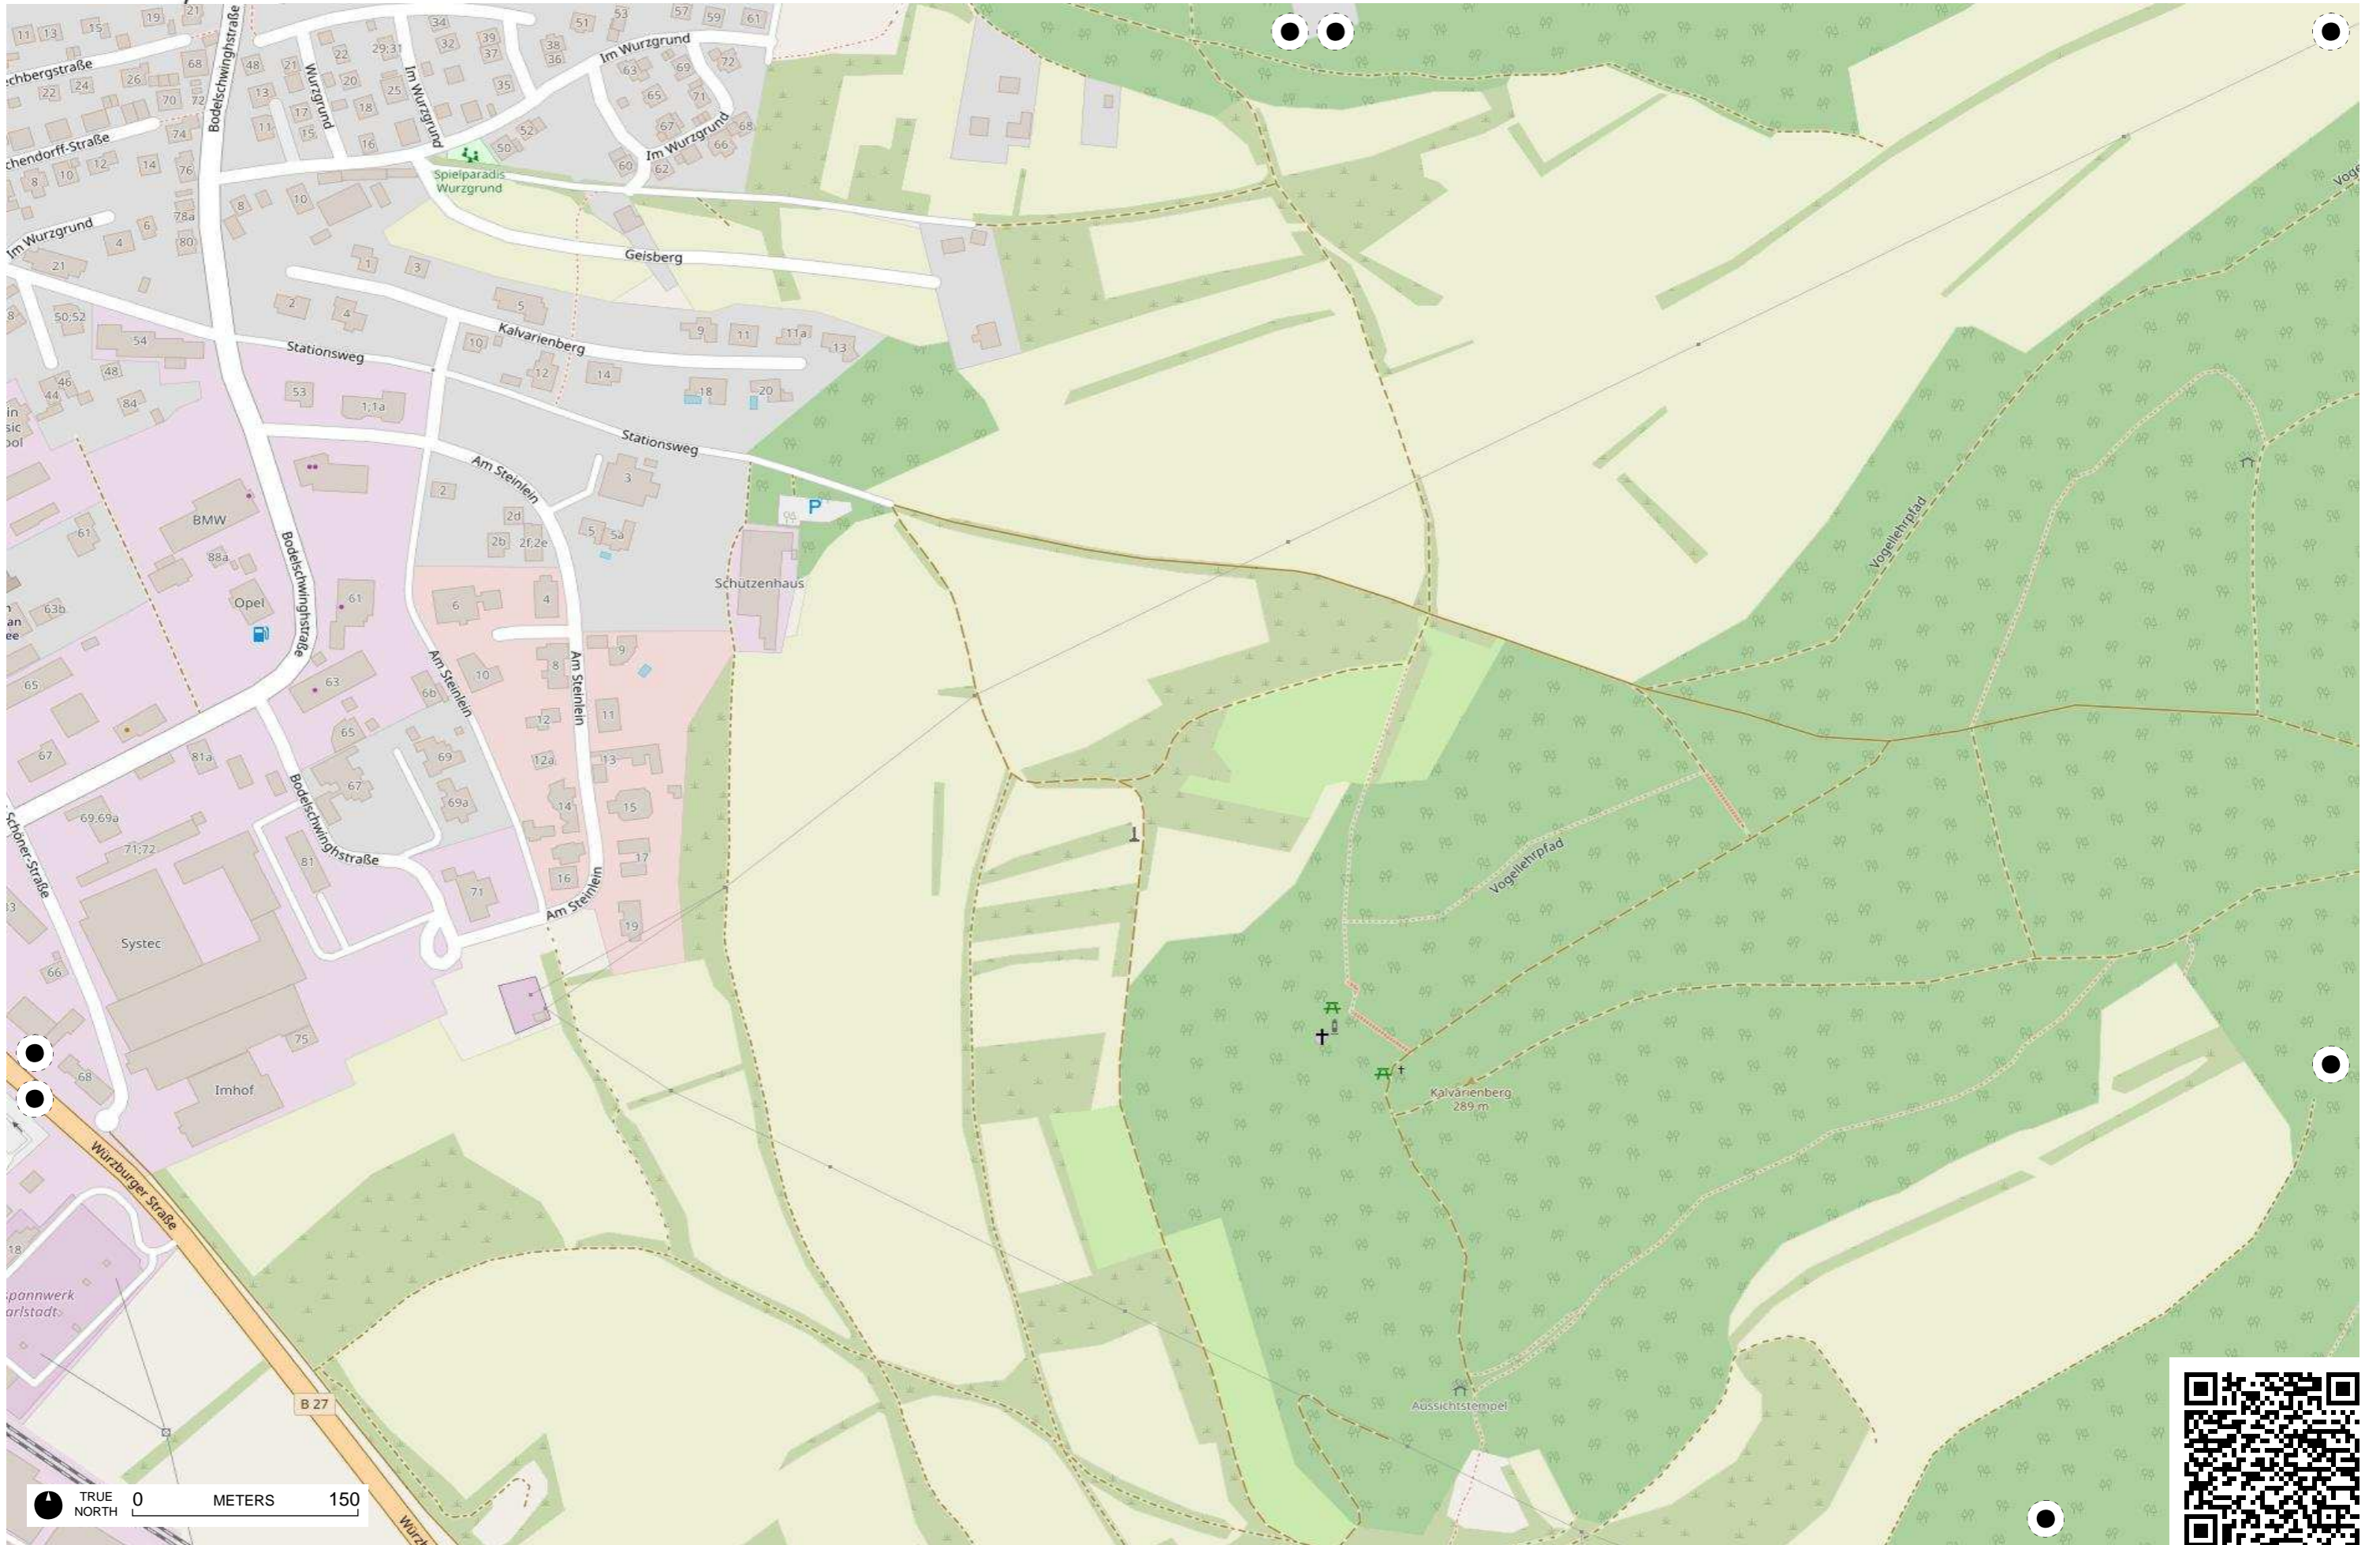

TRUE NORTH 0 METERS 150

TRUE NORTH 0 METERS 150

TRUE NORTH 0 METERS 150

TRUE NORTH 0 METERS 150

TRUE NORTH 0 METERS 150

Fritz Kohl GmbH & Co. KG, Furnie

TRUE NORTH 0 METERS 150

TRUE NORTH 0 METERS 150