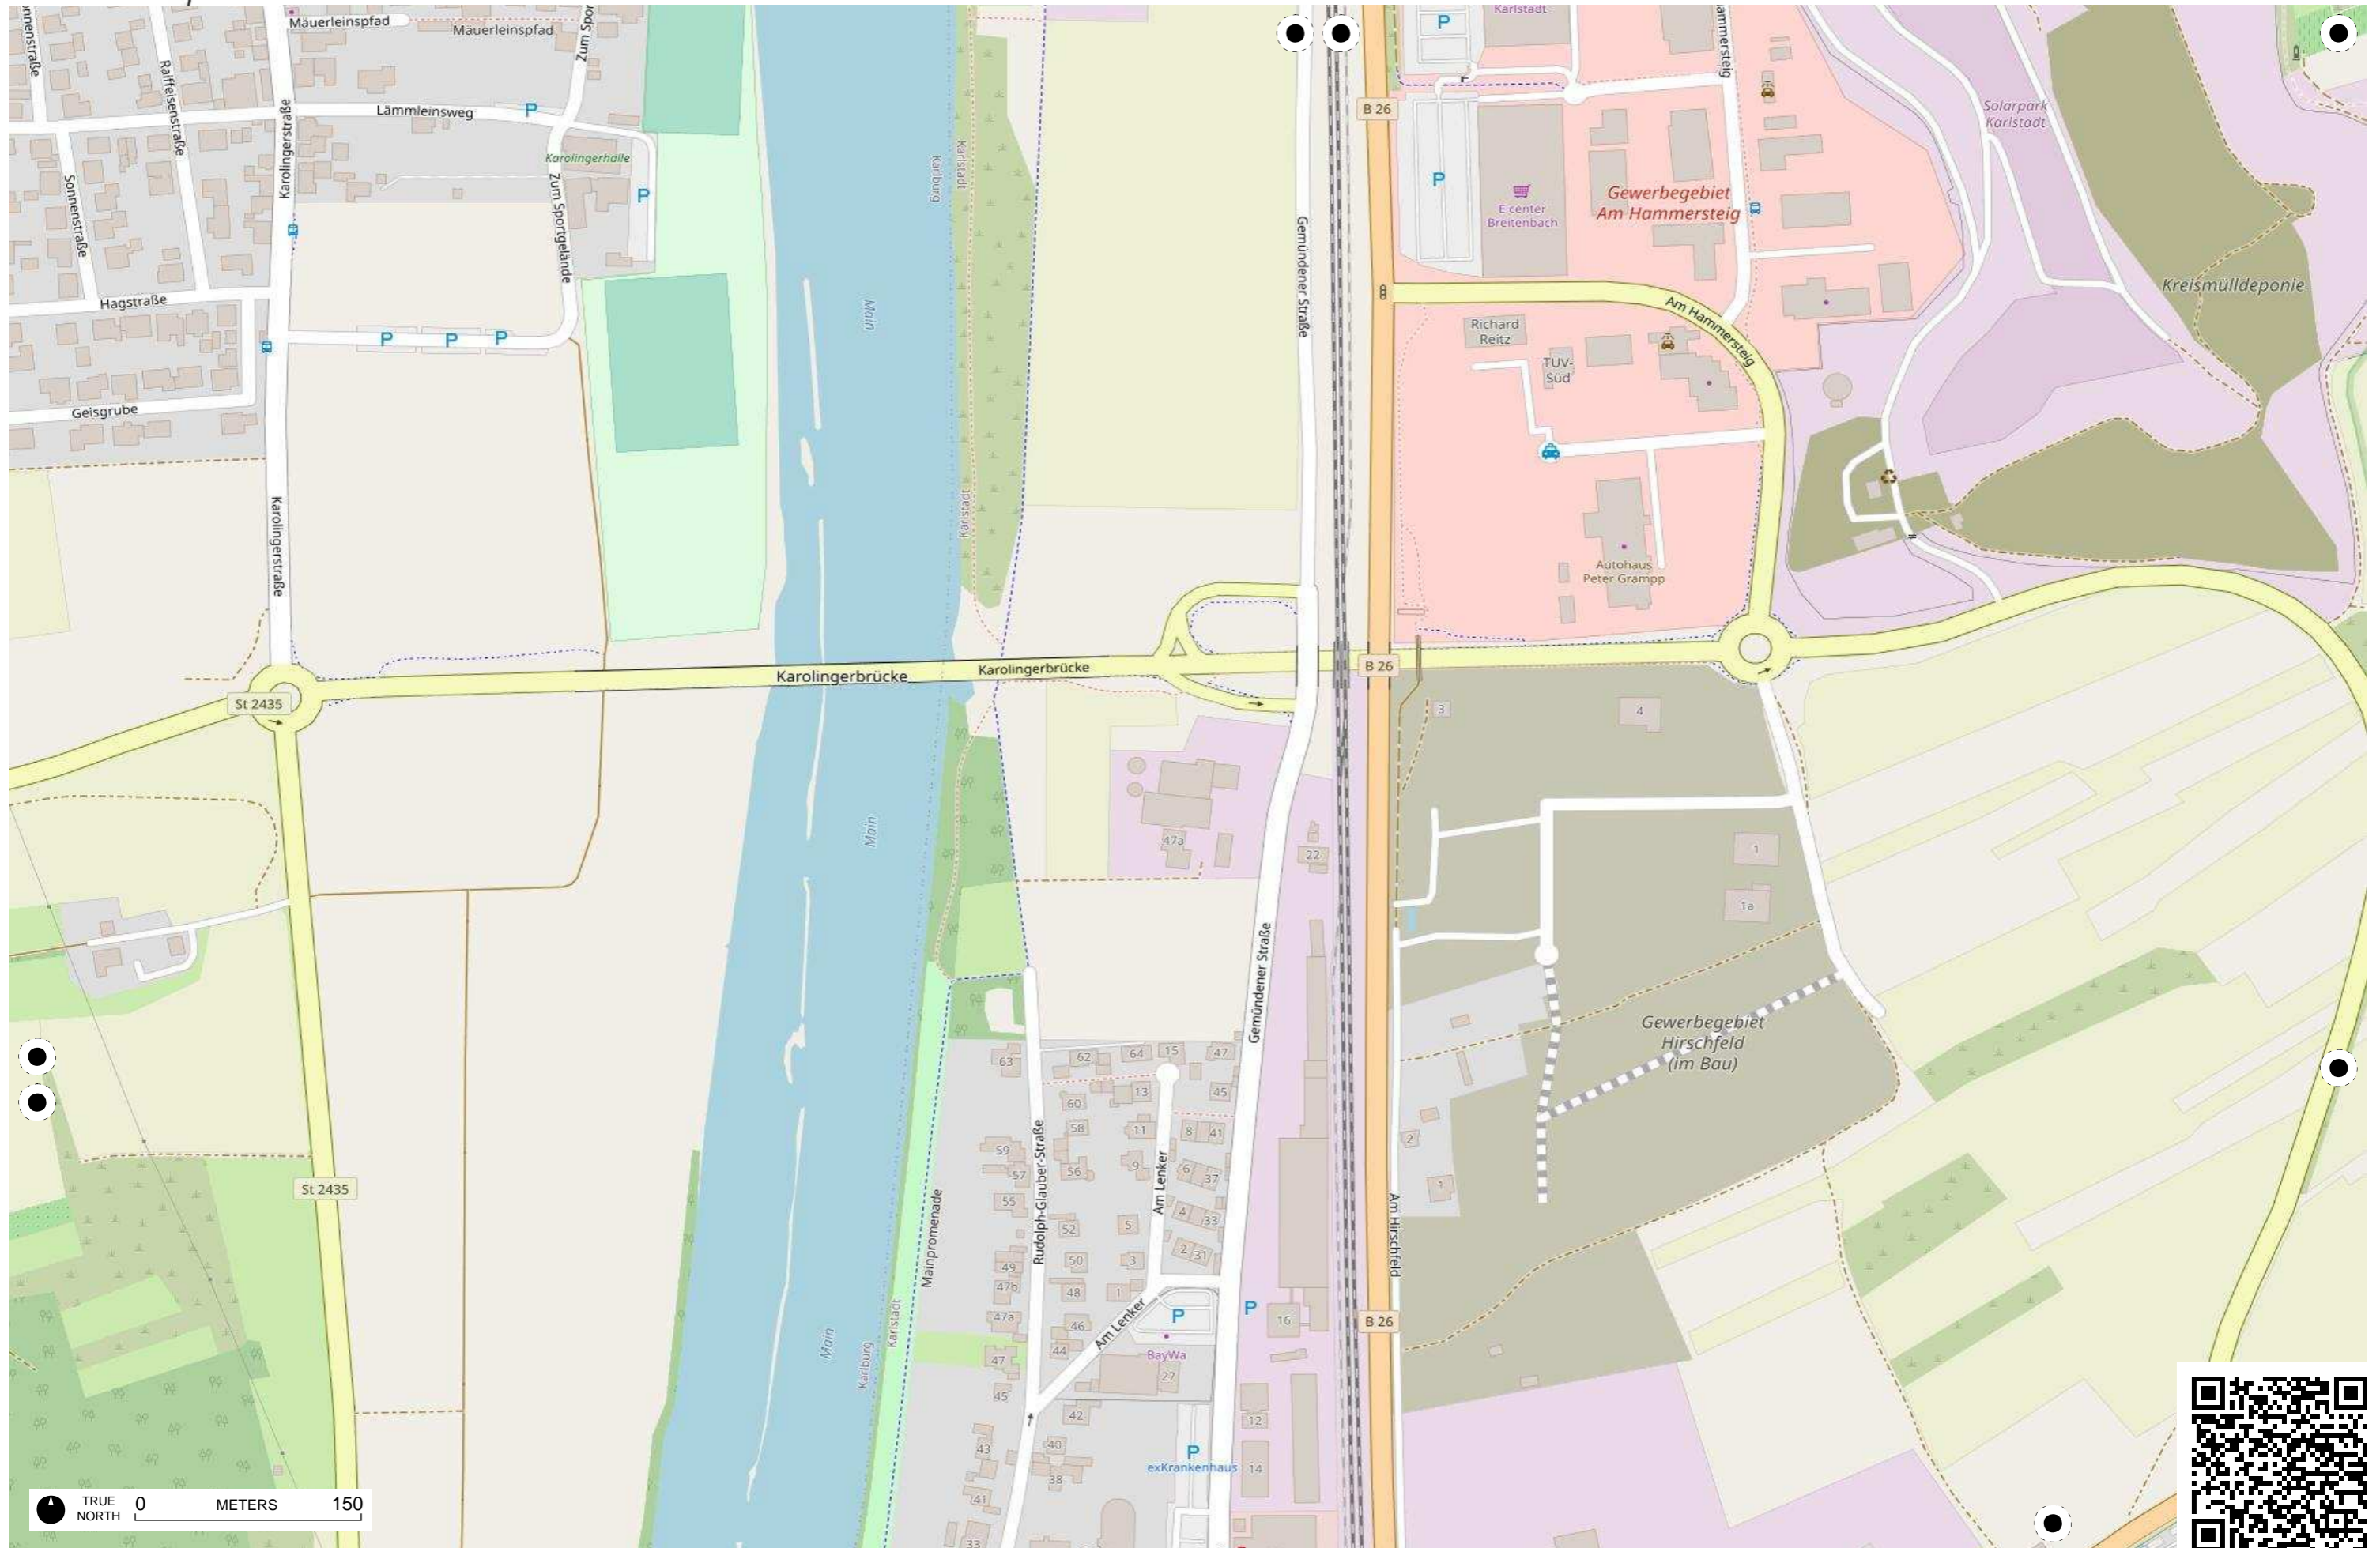

TRUE NORTH 0 METERS 150

TRUE NORTH 0 METERS 150

TRUE NORTH 0 METERS 150

TRUE NORTH 0 METERS 150

TRUE NORTH 0 METERS 150

Fritz Kohl GmbH & Co. KG, Furnie

TRUE NORTH 0 METERS 150

TRUE NORTH 0 METERS 150