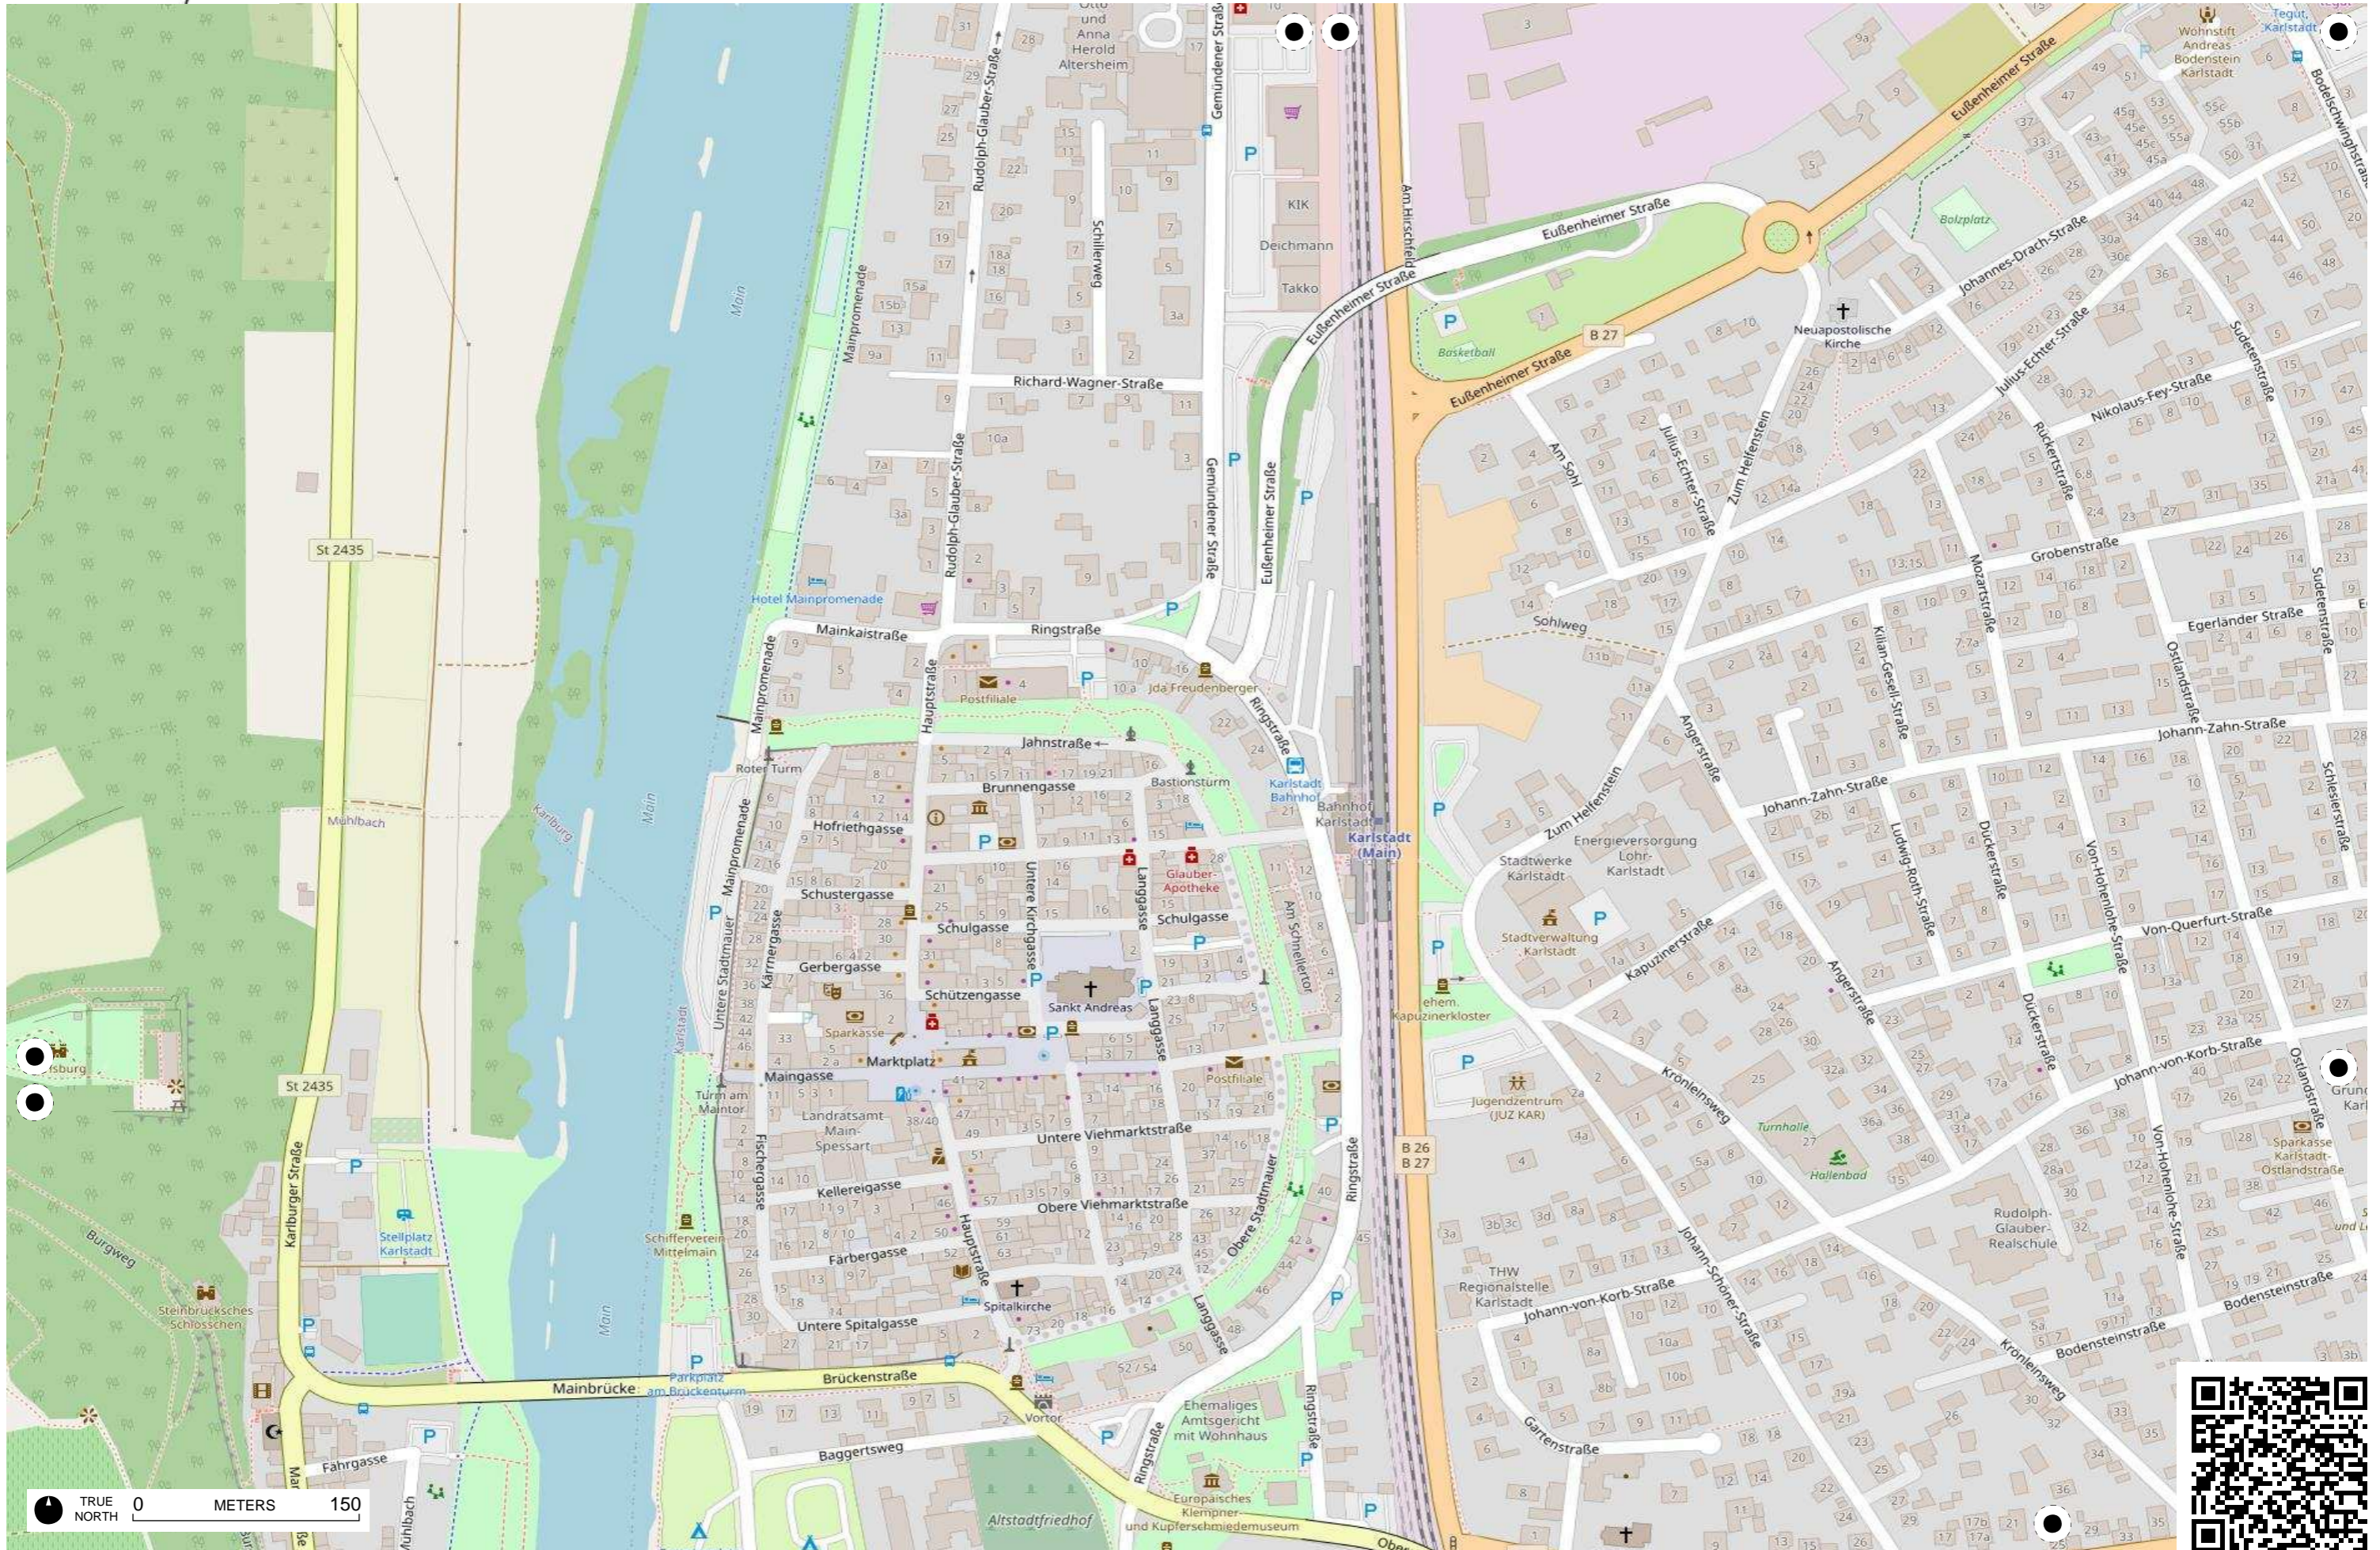

TRUE NORTH 0 METERS 150

TRUE NORTH 0 METERS 150

TRUE NORTH 0 METERS 150

TRUE NORTH 0 METERS 150

TRUE NORTH 0 METERS 150

Fritz Kohl GmbH & Co. KG, Furnie

TRUE NORTH 0 METERS 150

TRUE NORTH 0 METERS 150