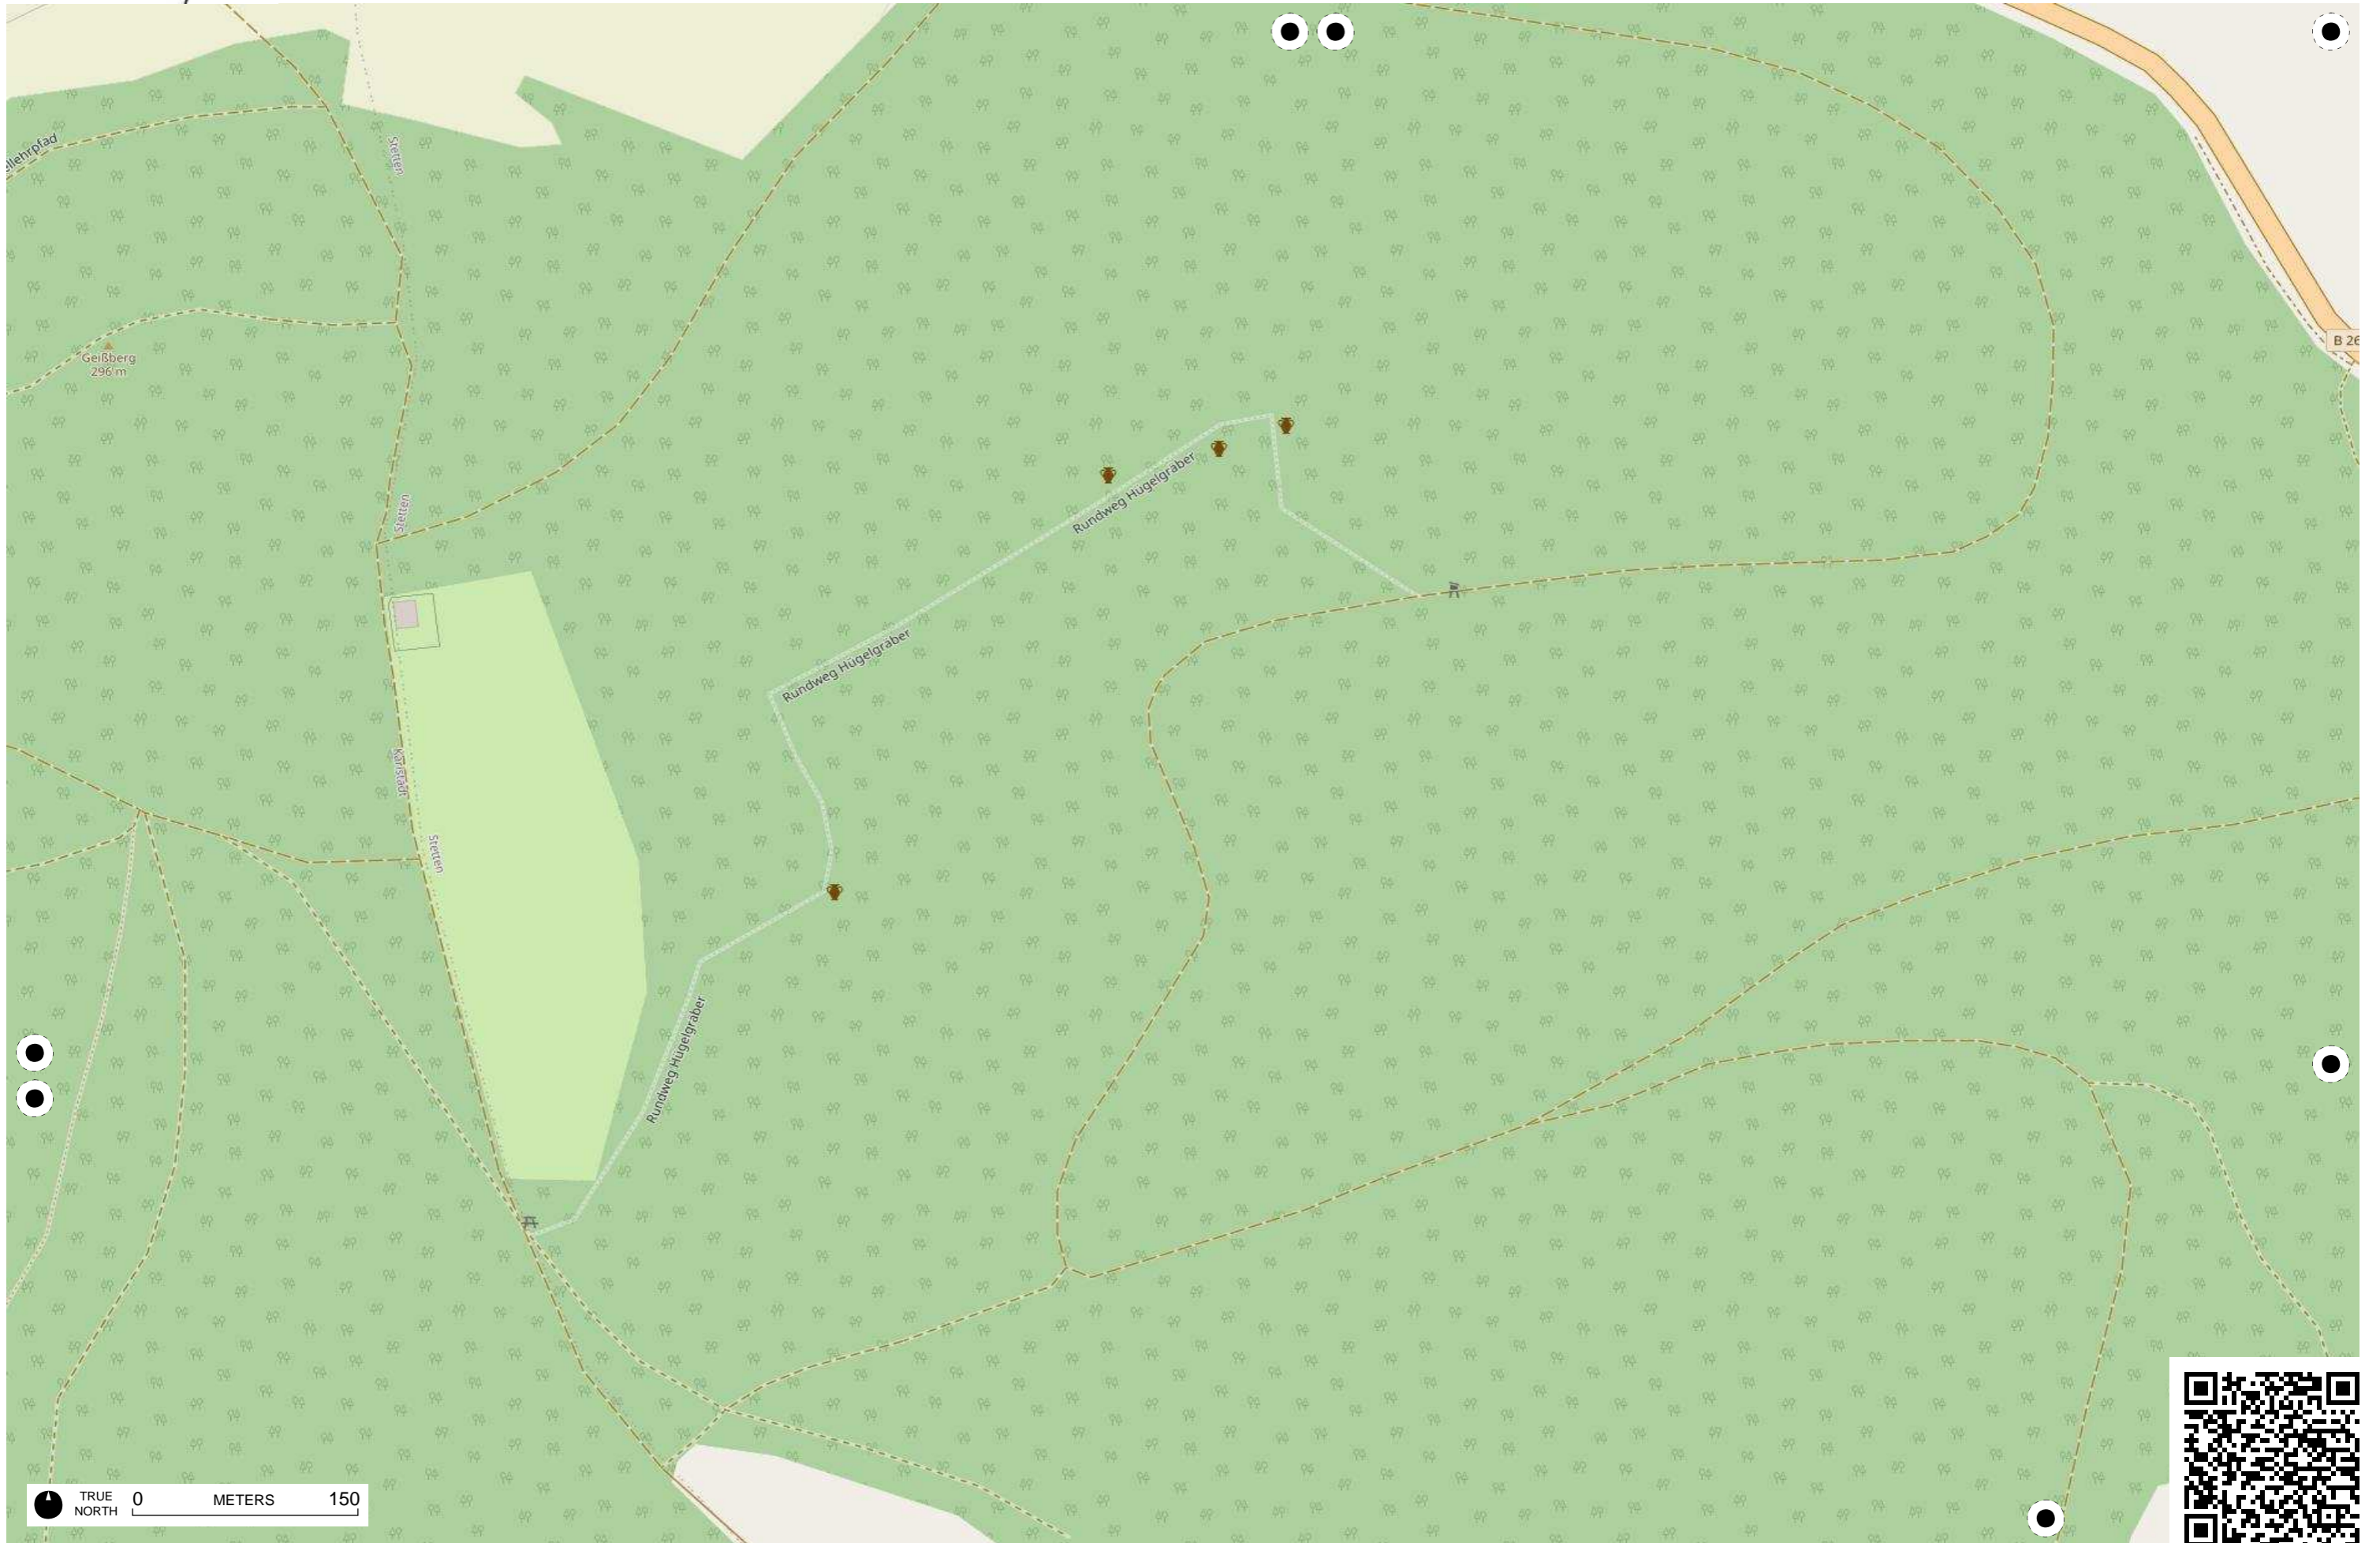

TRUE NORTH 0 METERS 150

TRUE NORTH 0 METERS 150

TRUE NORTH 0 METERS 150

TRUE NORTH 0 METERS 150

TRUE NORTH 0 METERS 150

Fritz Kohl GmbH & Co. KG, Furnie

TRUE NORTH 0 METERS 150

TRUE NORTH 0 METERS 150