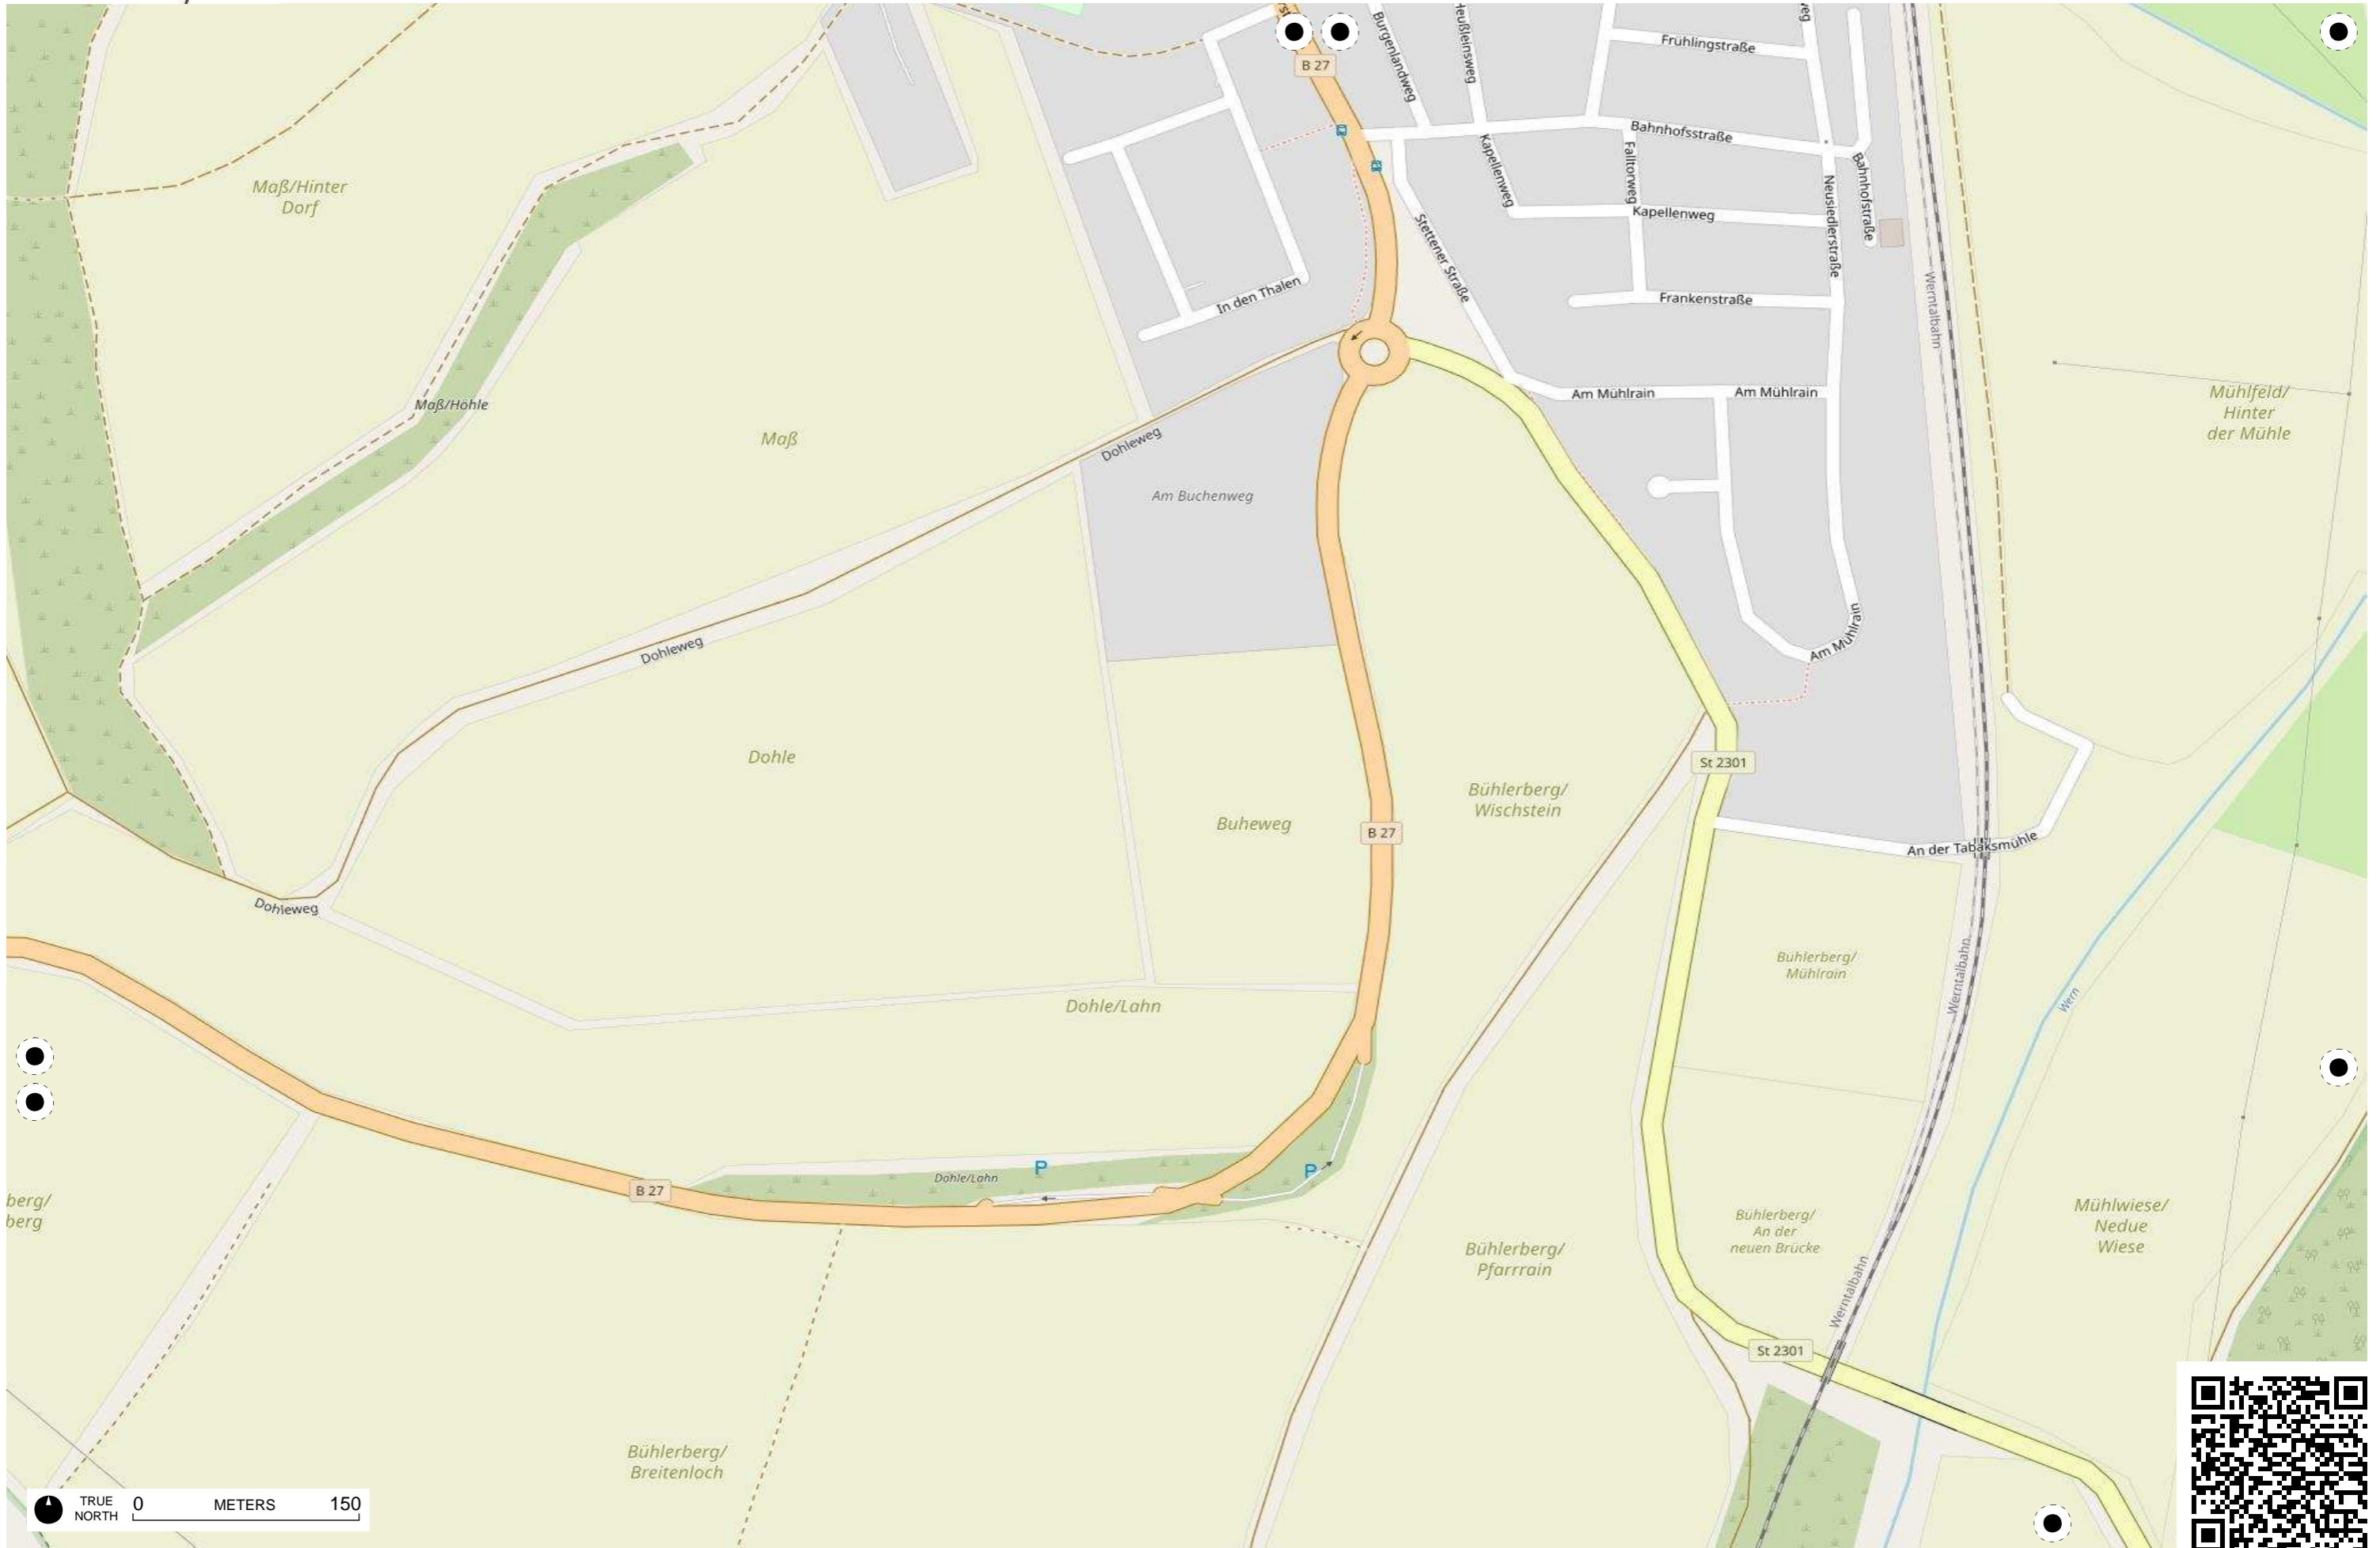

TRUE NORTH 0 METERS 150

TRUE NORTH 0 METERS 150

TRUE NORTH 0 METERS 150

TRUE NORTH 0 METERS 150

TRUE NORTH 0 METERS 150

Fritz Kohl GmbH & Co. KG, Furnie

TRUE NORTH 0 METERS 150

TRUE NORTH 0 METERS 150