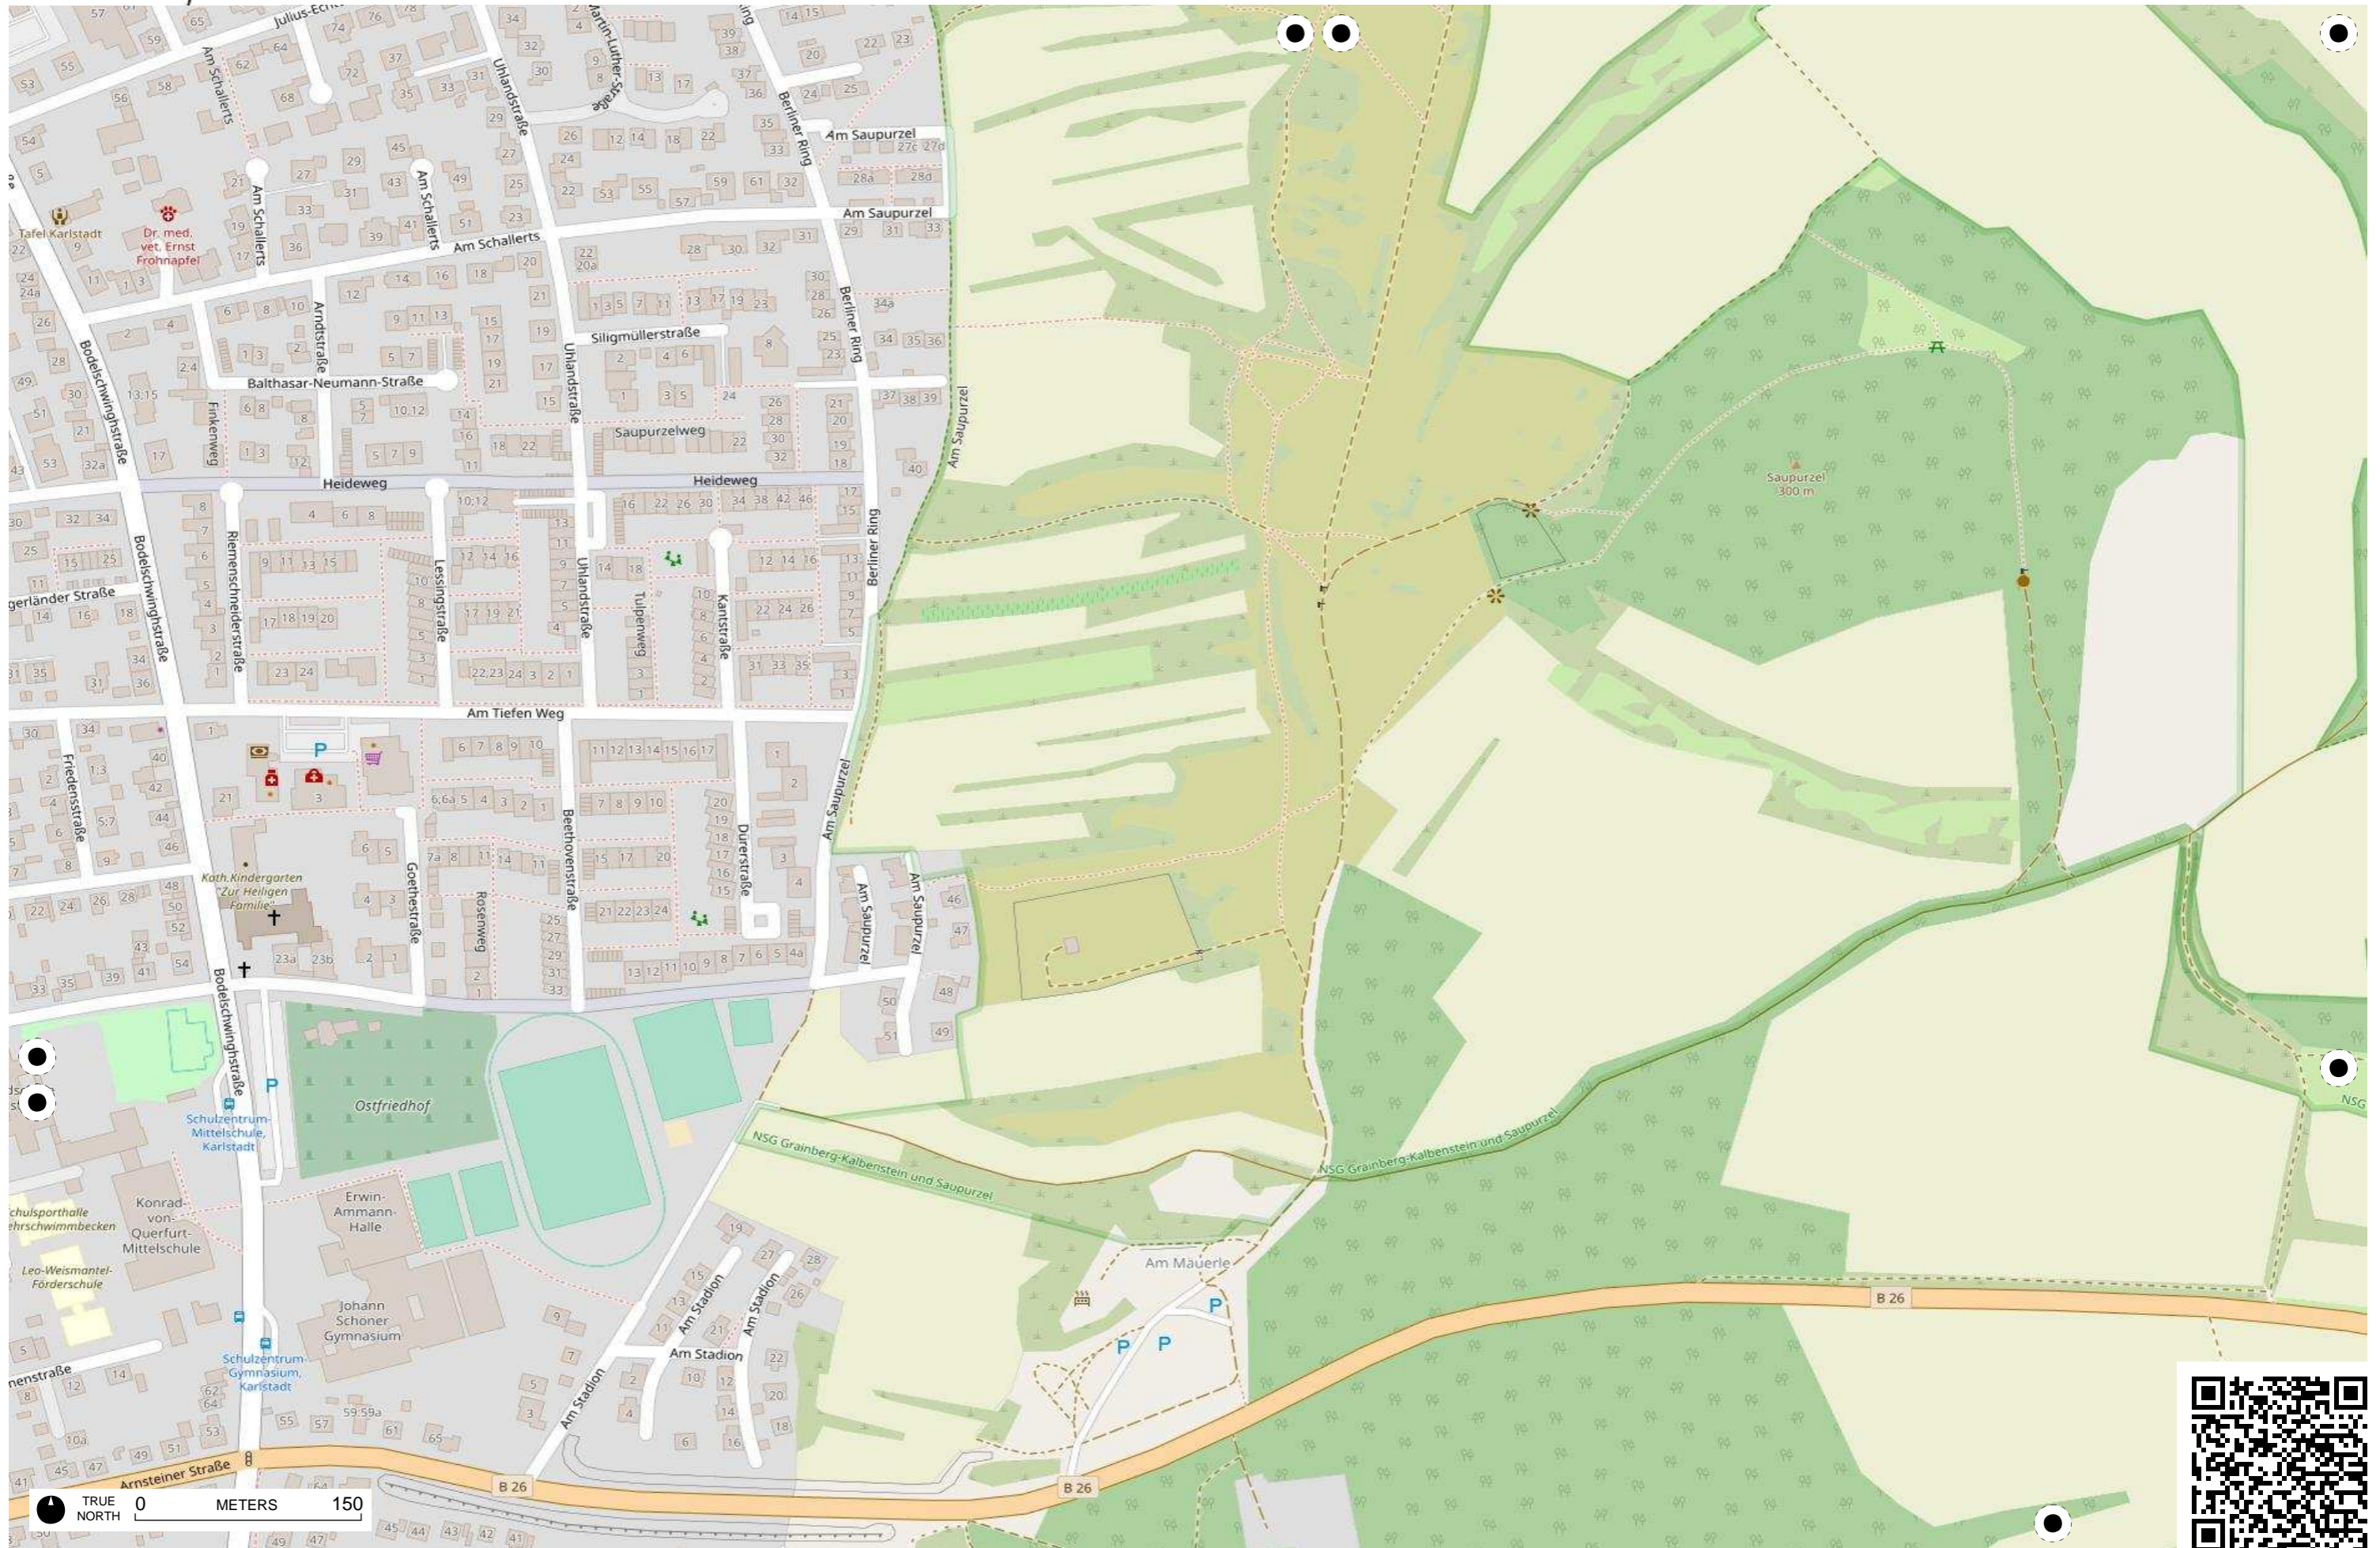

TRUE NORTH 0 METERS 150

TRUE NORTH 0 METERS 150

TRUE NORTH 0 METERS 150

TRUE NORTH 0 METERS 150

TRUE NORTH 0 METERS 150

Fritz Kohl GmbH & Co. KG, Furnie

TRUE NORTH 0 METERS 150

TRUE NORTH 0 METERS 150