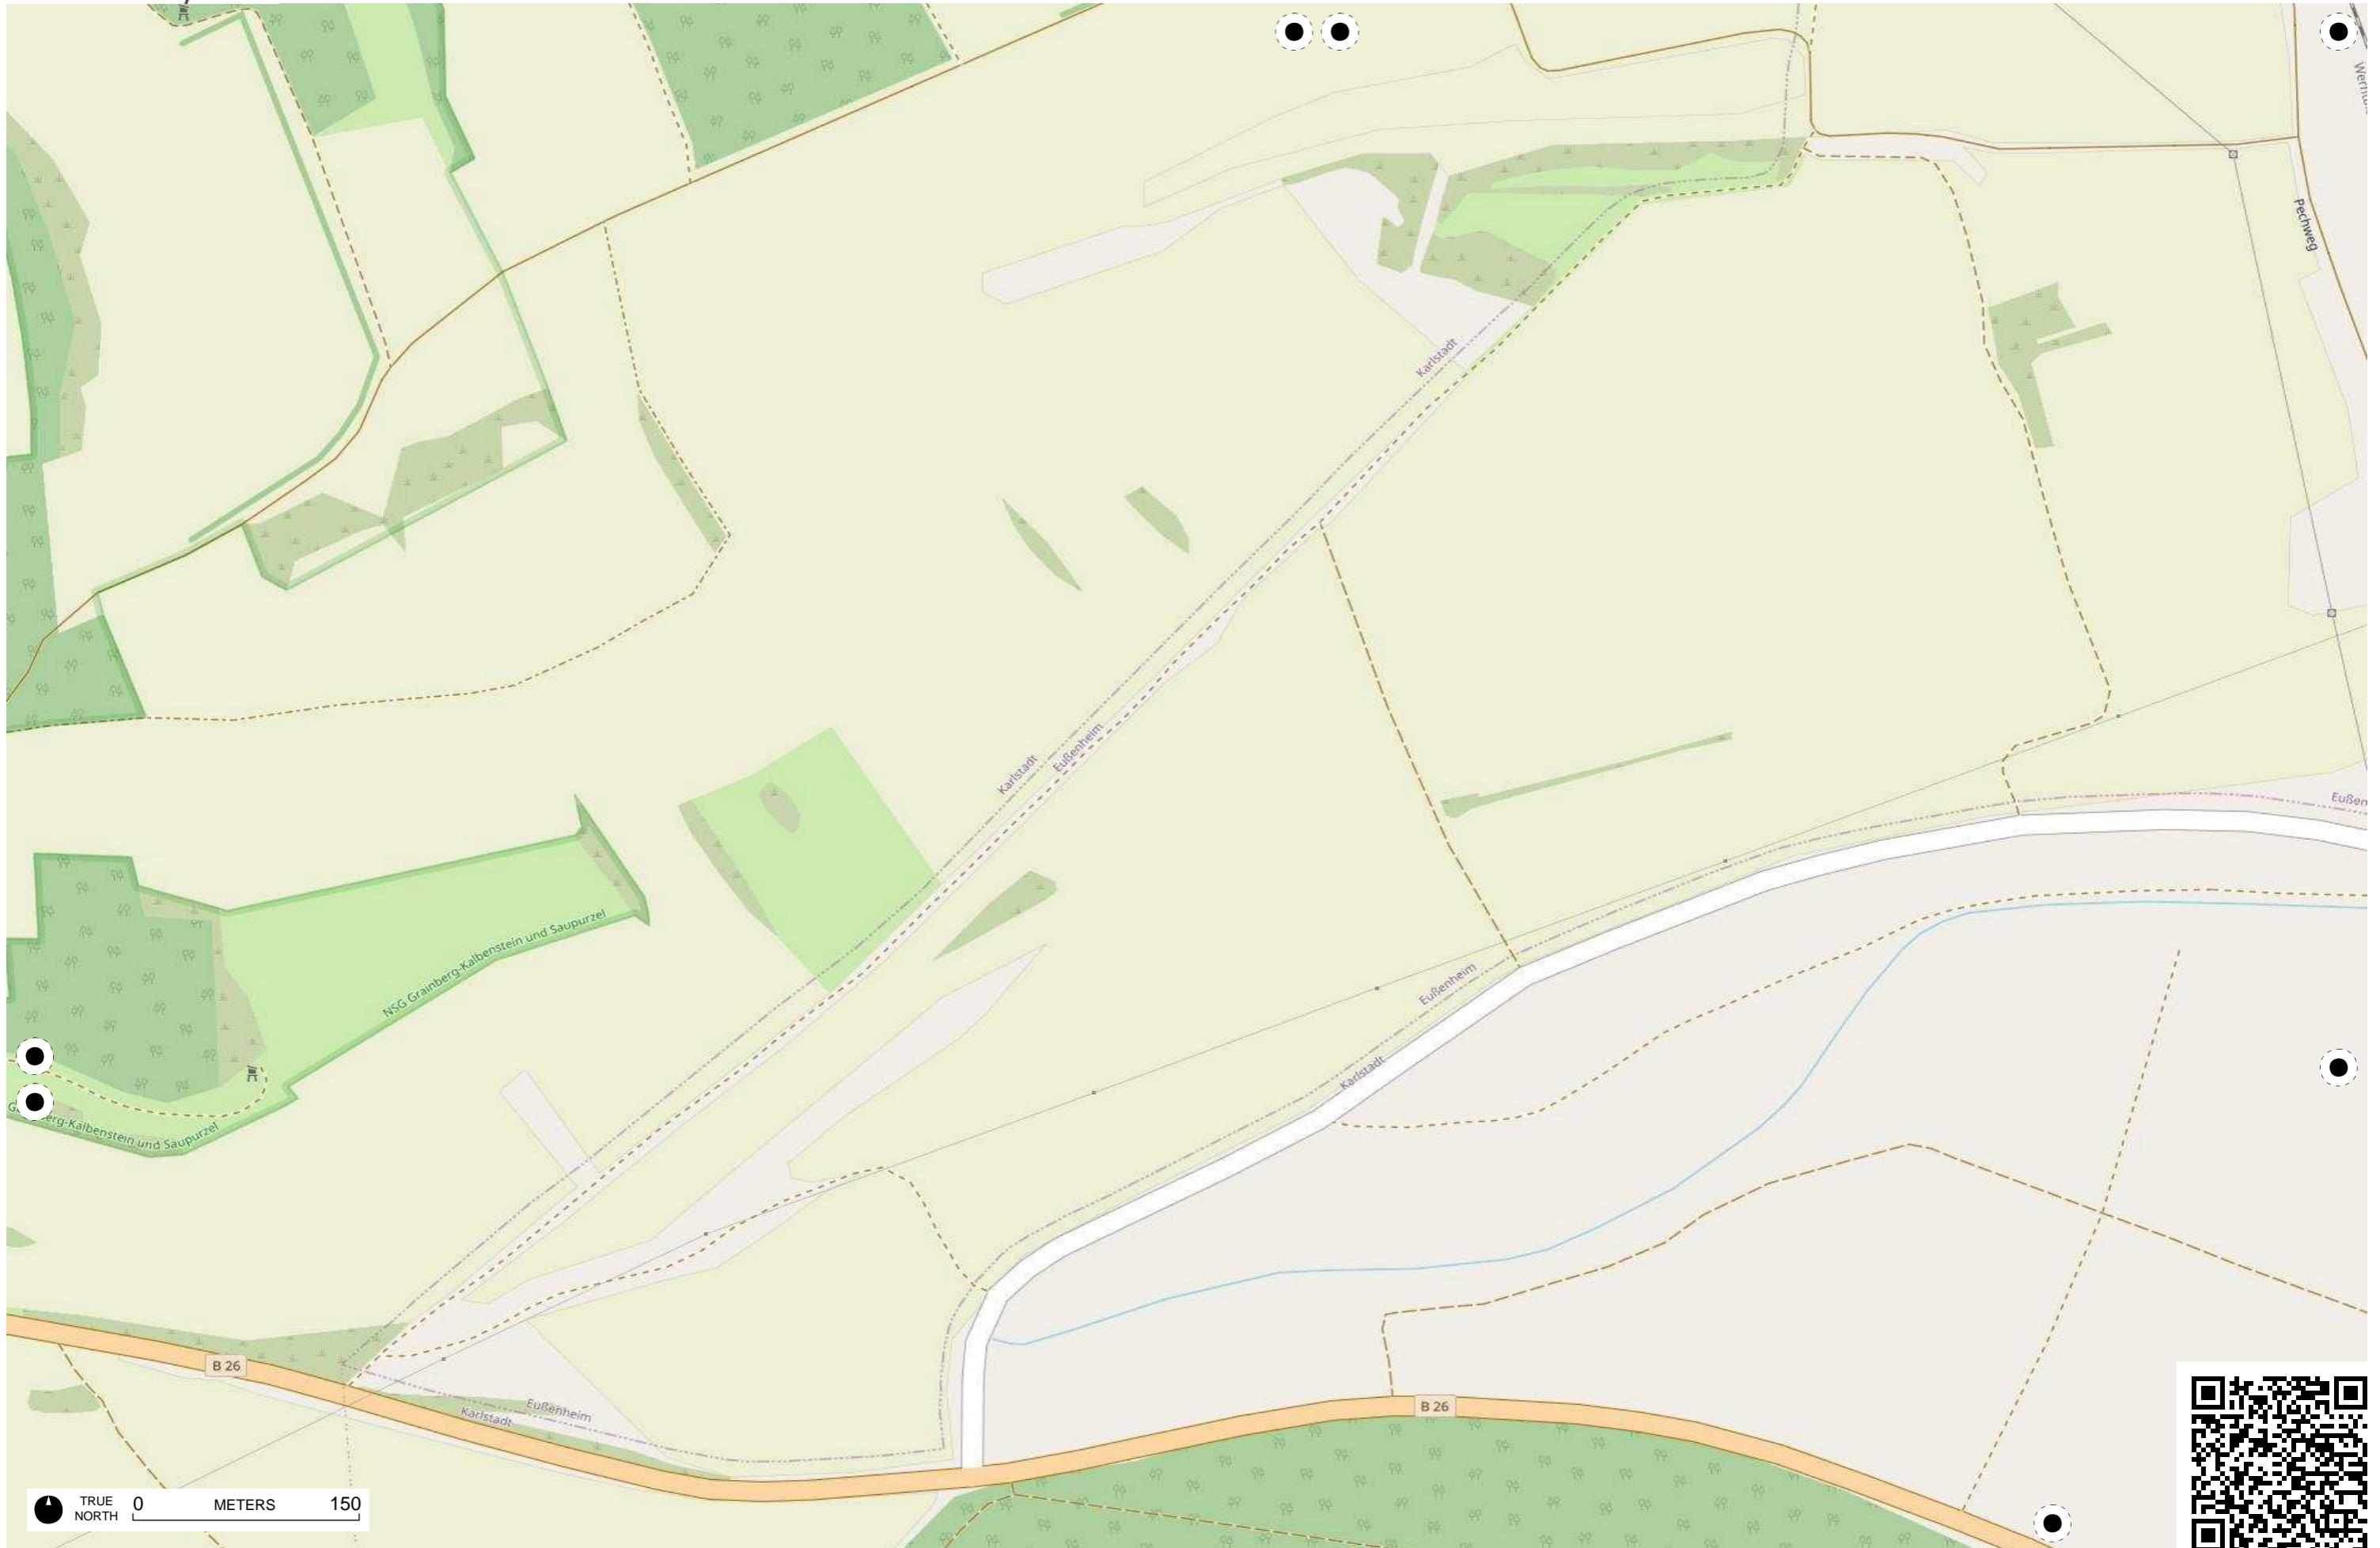

TRUE NORTH 0 METERS 150

TRUE NORTH 0 METERS 150

TRUE NORTH 0 METERS 150

TRUE NORTH 0 METERS 150

TRUE NORTH 0 METERS 150

Fritz Kohl GmbH & Co. KG, Furnie

TRUE NORTH 0 METERS 150

TRUE NORTH 0 METERS 150