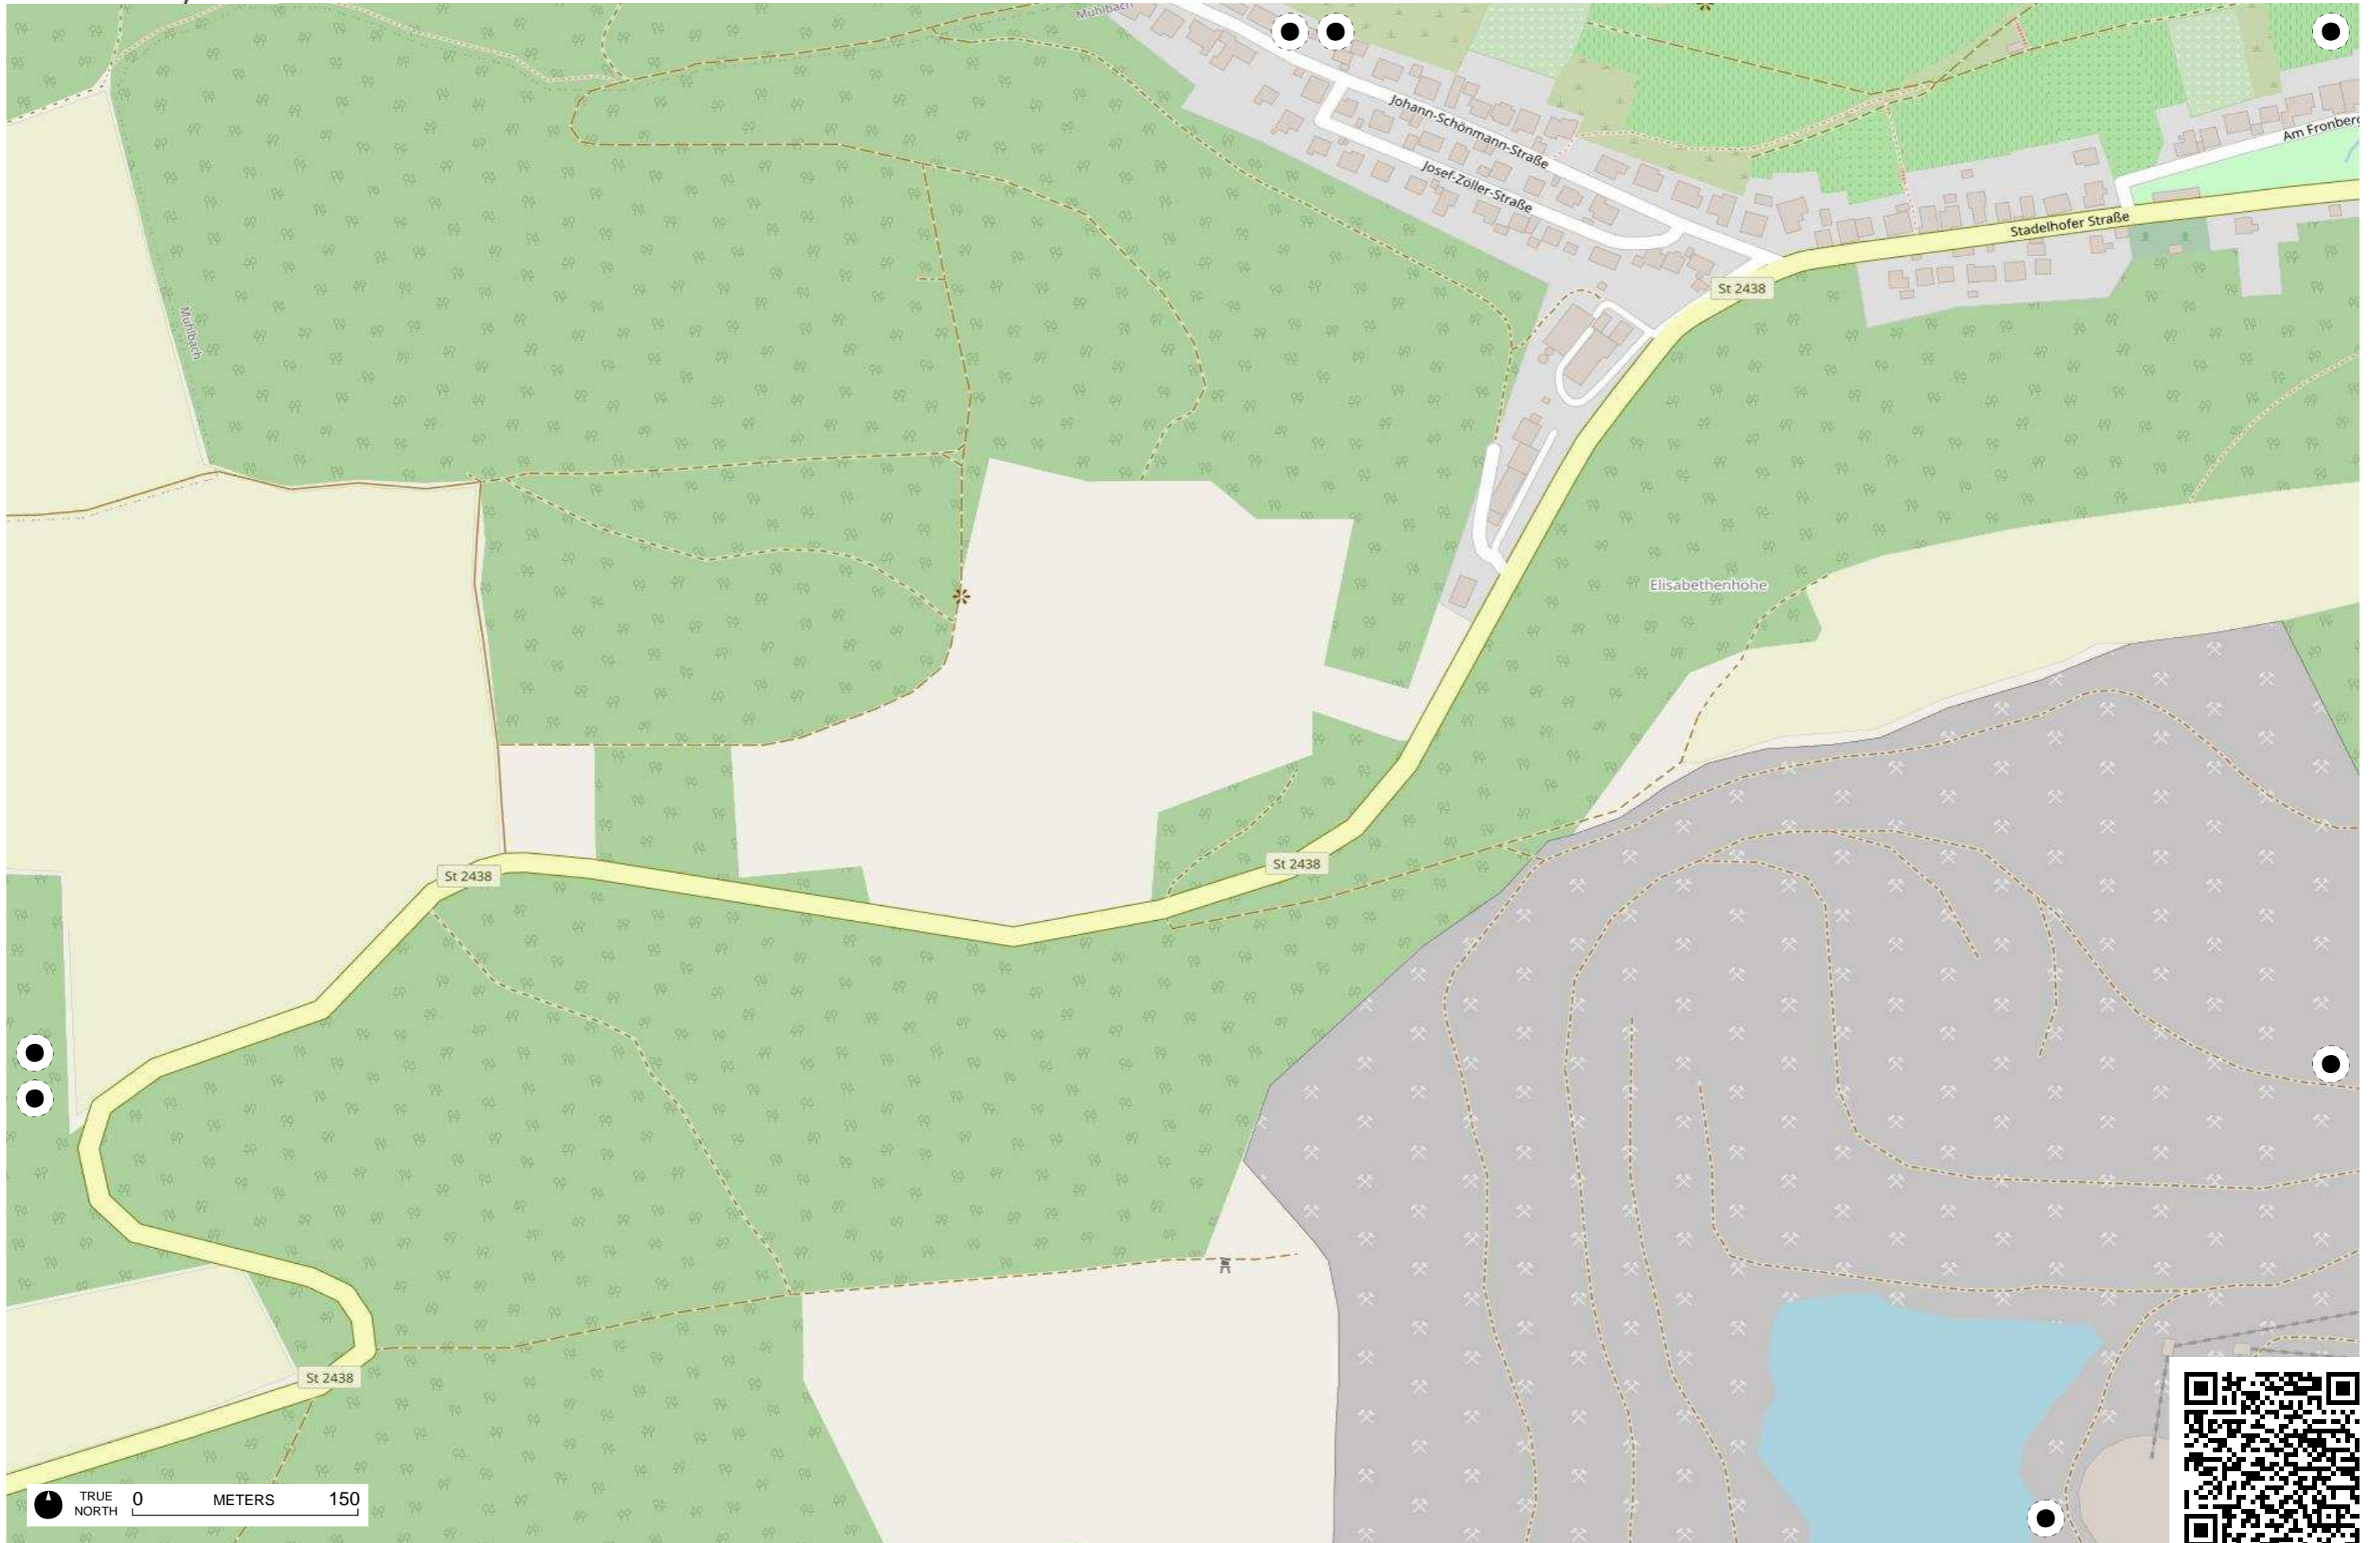

TRUE NORTH 0 METERS 150

TRUE NORTH 0 METERS 150

TRUE NORTH 0 METERS 150

TRUE NORTH 0 METERS 150

TRUE NORTH 0 METERS 150

Fritz Kohl GmbH & Co. KG, Furnie

TRUE NORTH 0 METERS 150

TRUE NORTH 0 METERS 150