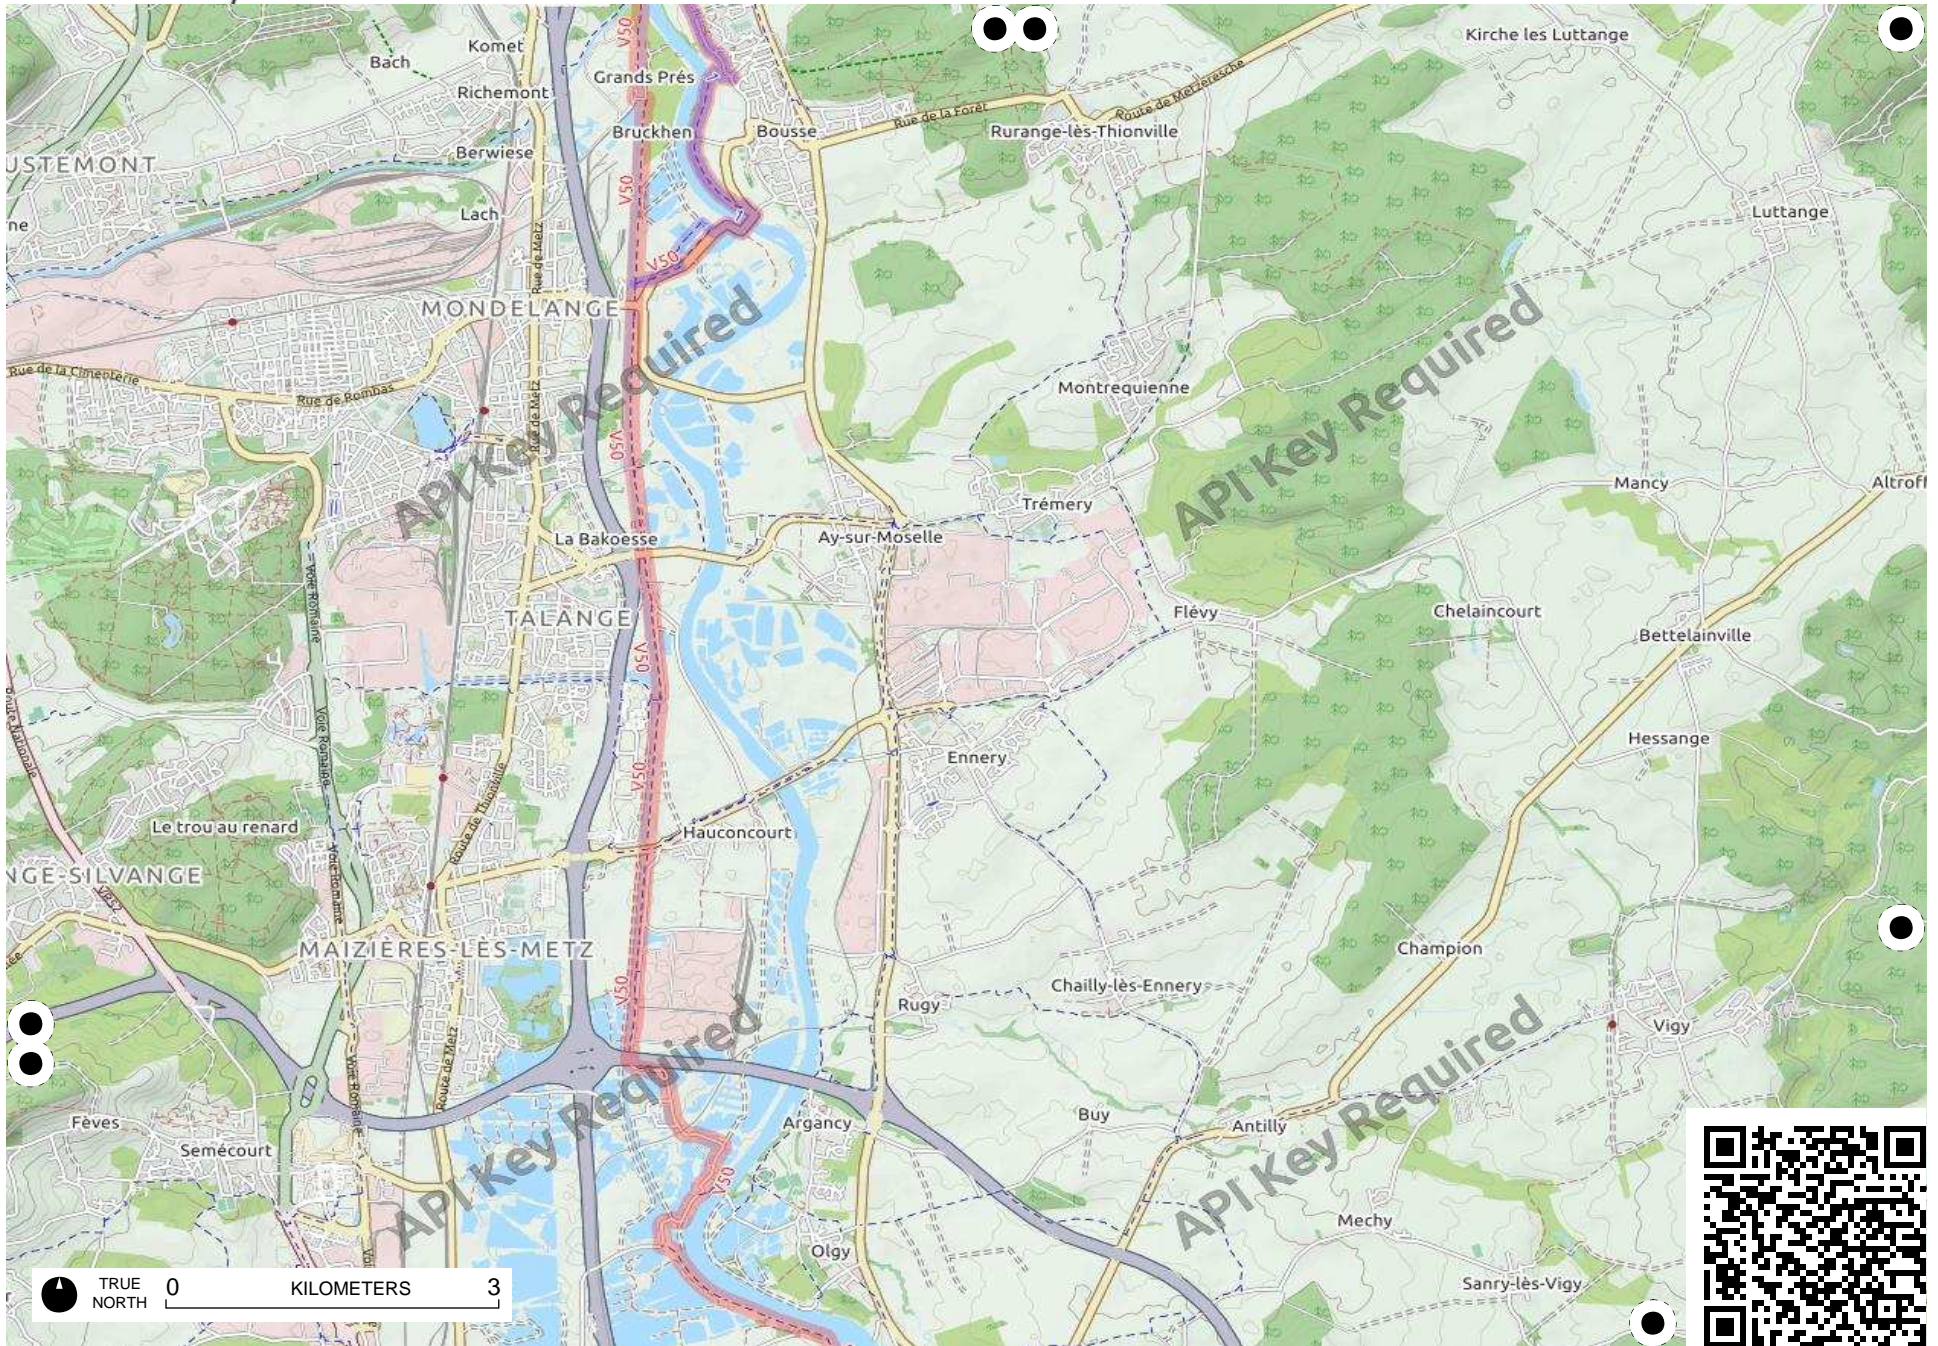

TRUE NORTH 0 KILOMETERS 3

Field Papers

Stuckange

<http://fieldpapers.org/atlas/548by3qk/C2>