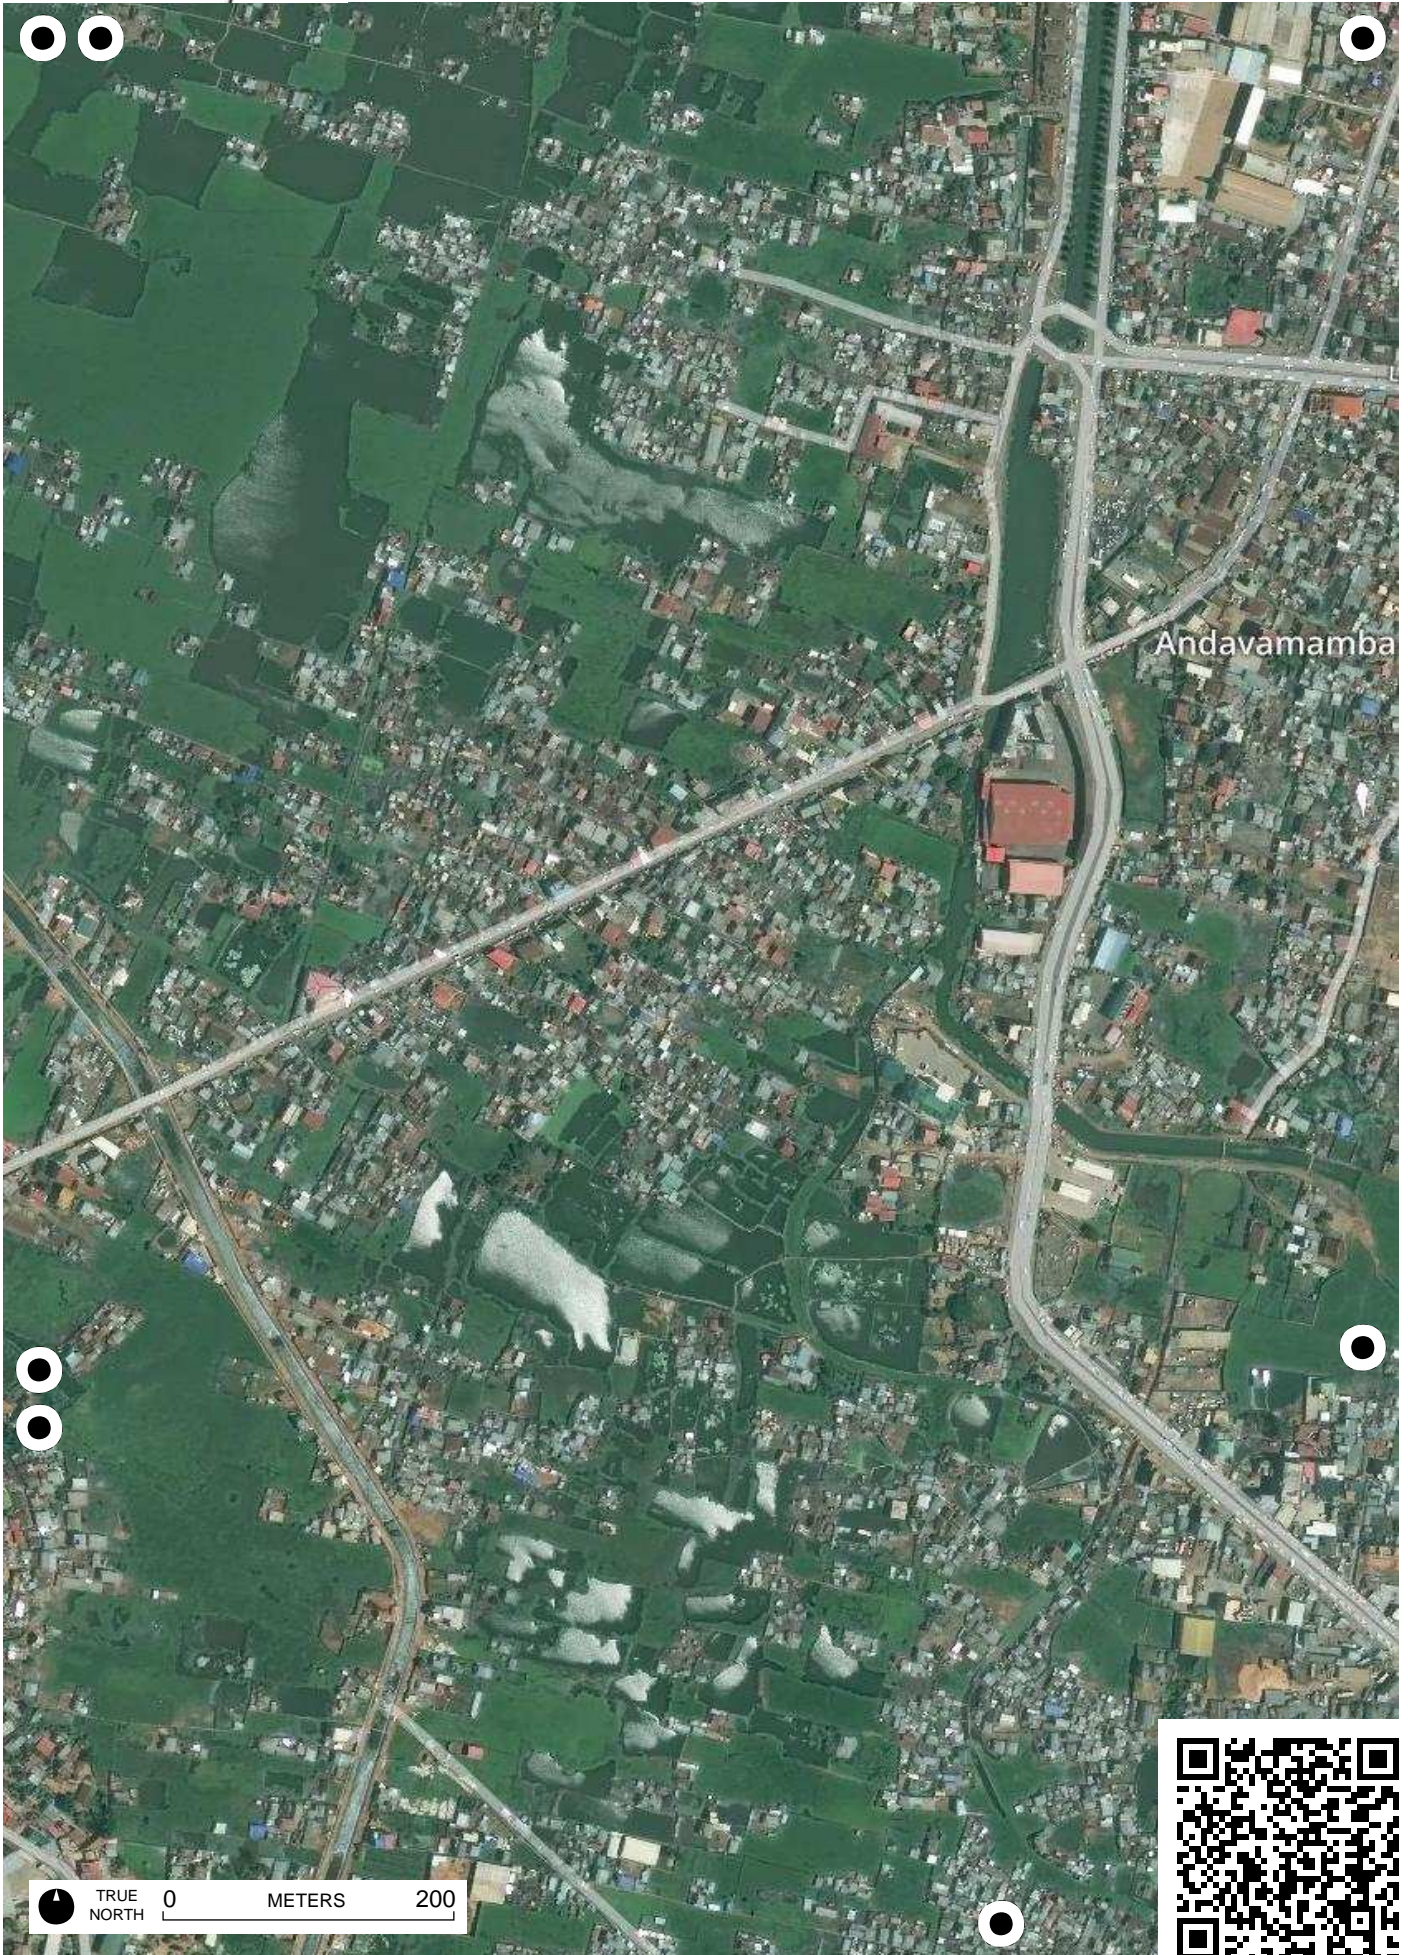

TRUE NORTH 0 METERS 500

Andavamamba