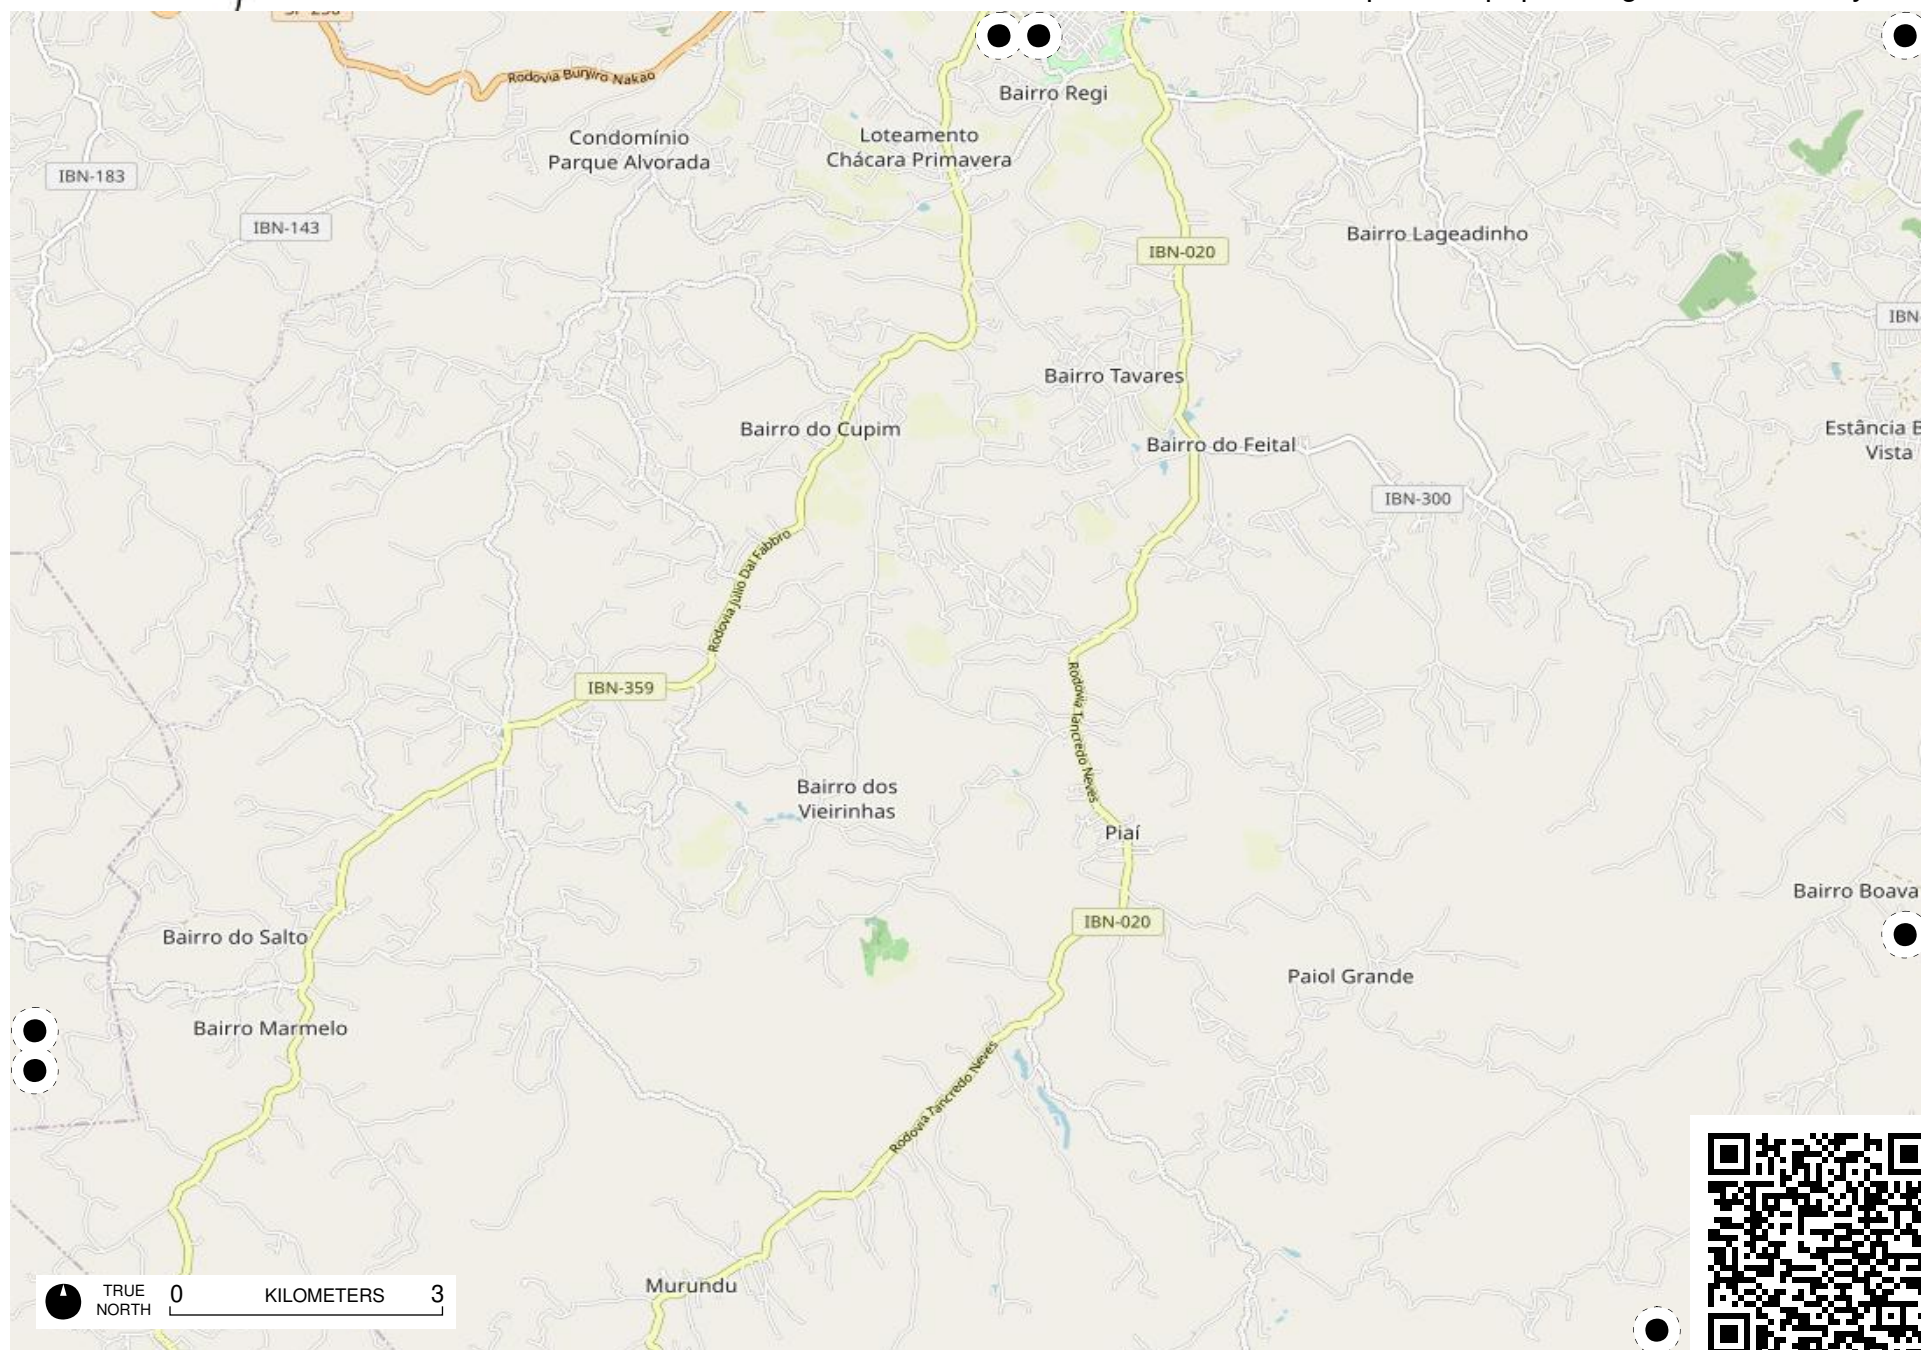

# Field Papers

Grande São Paulo

<https://fieldpapers.org/atlasses/515w2ytr/G9>

TRUE NORTH 0 KILOMETERS 3

# Field Papers

Grande São Paulo

<https://fieldpapers.org/atlas/515w2ytr/H9>

TRUE NORTH 0 KILOMETERS 3

# Field Papers

Grande São Paulo

<https://fieldpapers.org/atlasses/515w2ytr/l8>

TRUE NORTH 0 KILOMETERS 3

TRUE NORTH 0 KILOMETERS 3

# Field Papers

Grande São Paulo

<https://fieldpapers.org/atlas/515w2ytr/J5>

TRUE NORTH 0 KILOMETERS 3