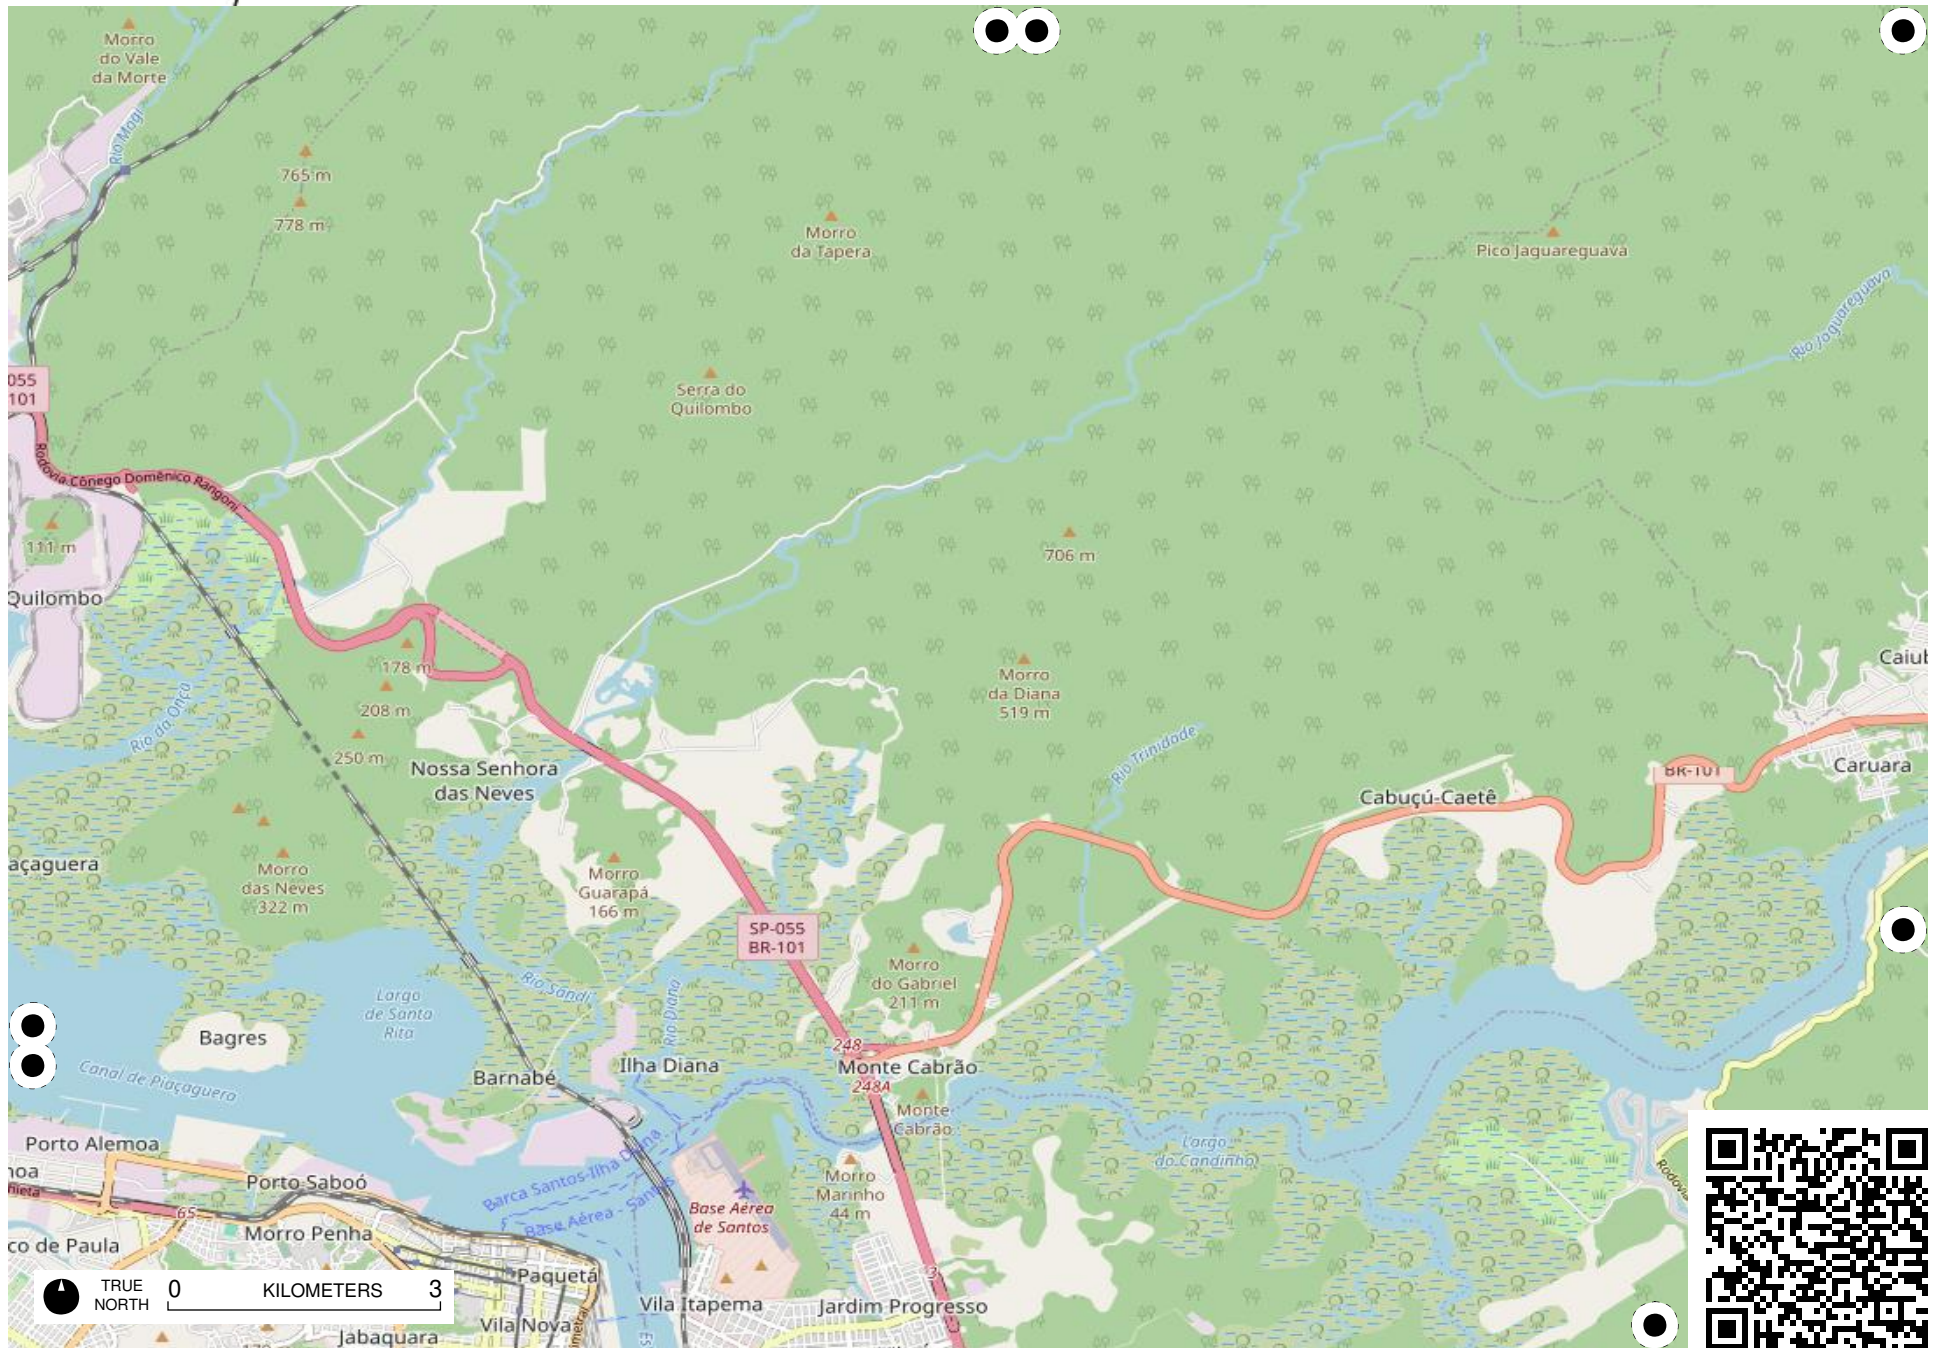

# Field Papers

Grande São Paulo

<https://fieldpapers.org/atlasses/515w2ytr/G9>

TRUE NORTH 0 KILOMETERS 3

# Field Papers

Grande São Paulo

<https://fieldpapers.org/atlas/515w2ytr/H9>

TRUE NORTH 0 KILOMETERS 3

# Field Papers

Grande São Paulo

<https://fieldpapers.org/atlas/515w2ytr/J5>

TRUE NORTH 0 KILOMETERS 3

# Field Papers

Grande São Paulo

<https://fieldpapers.org/atlas/515w2ytr/J9>

TRUE NORTH 0 KILOMETERS 3