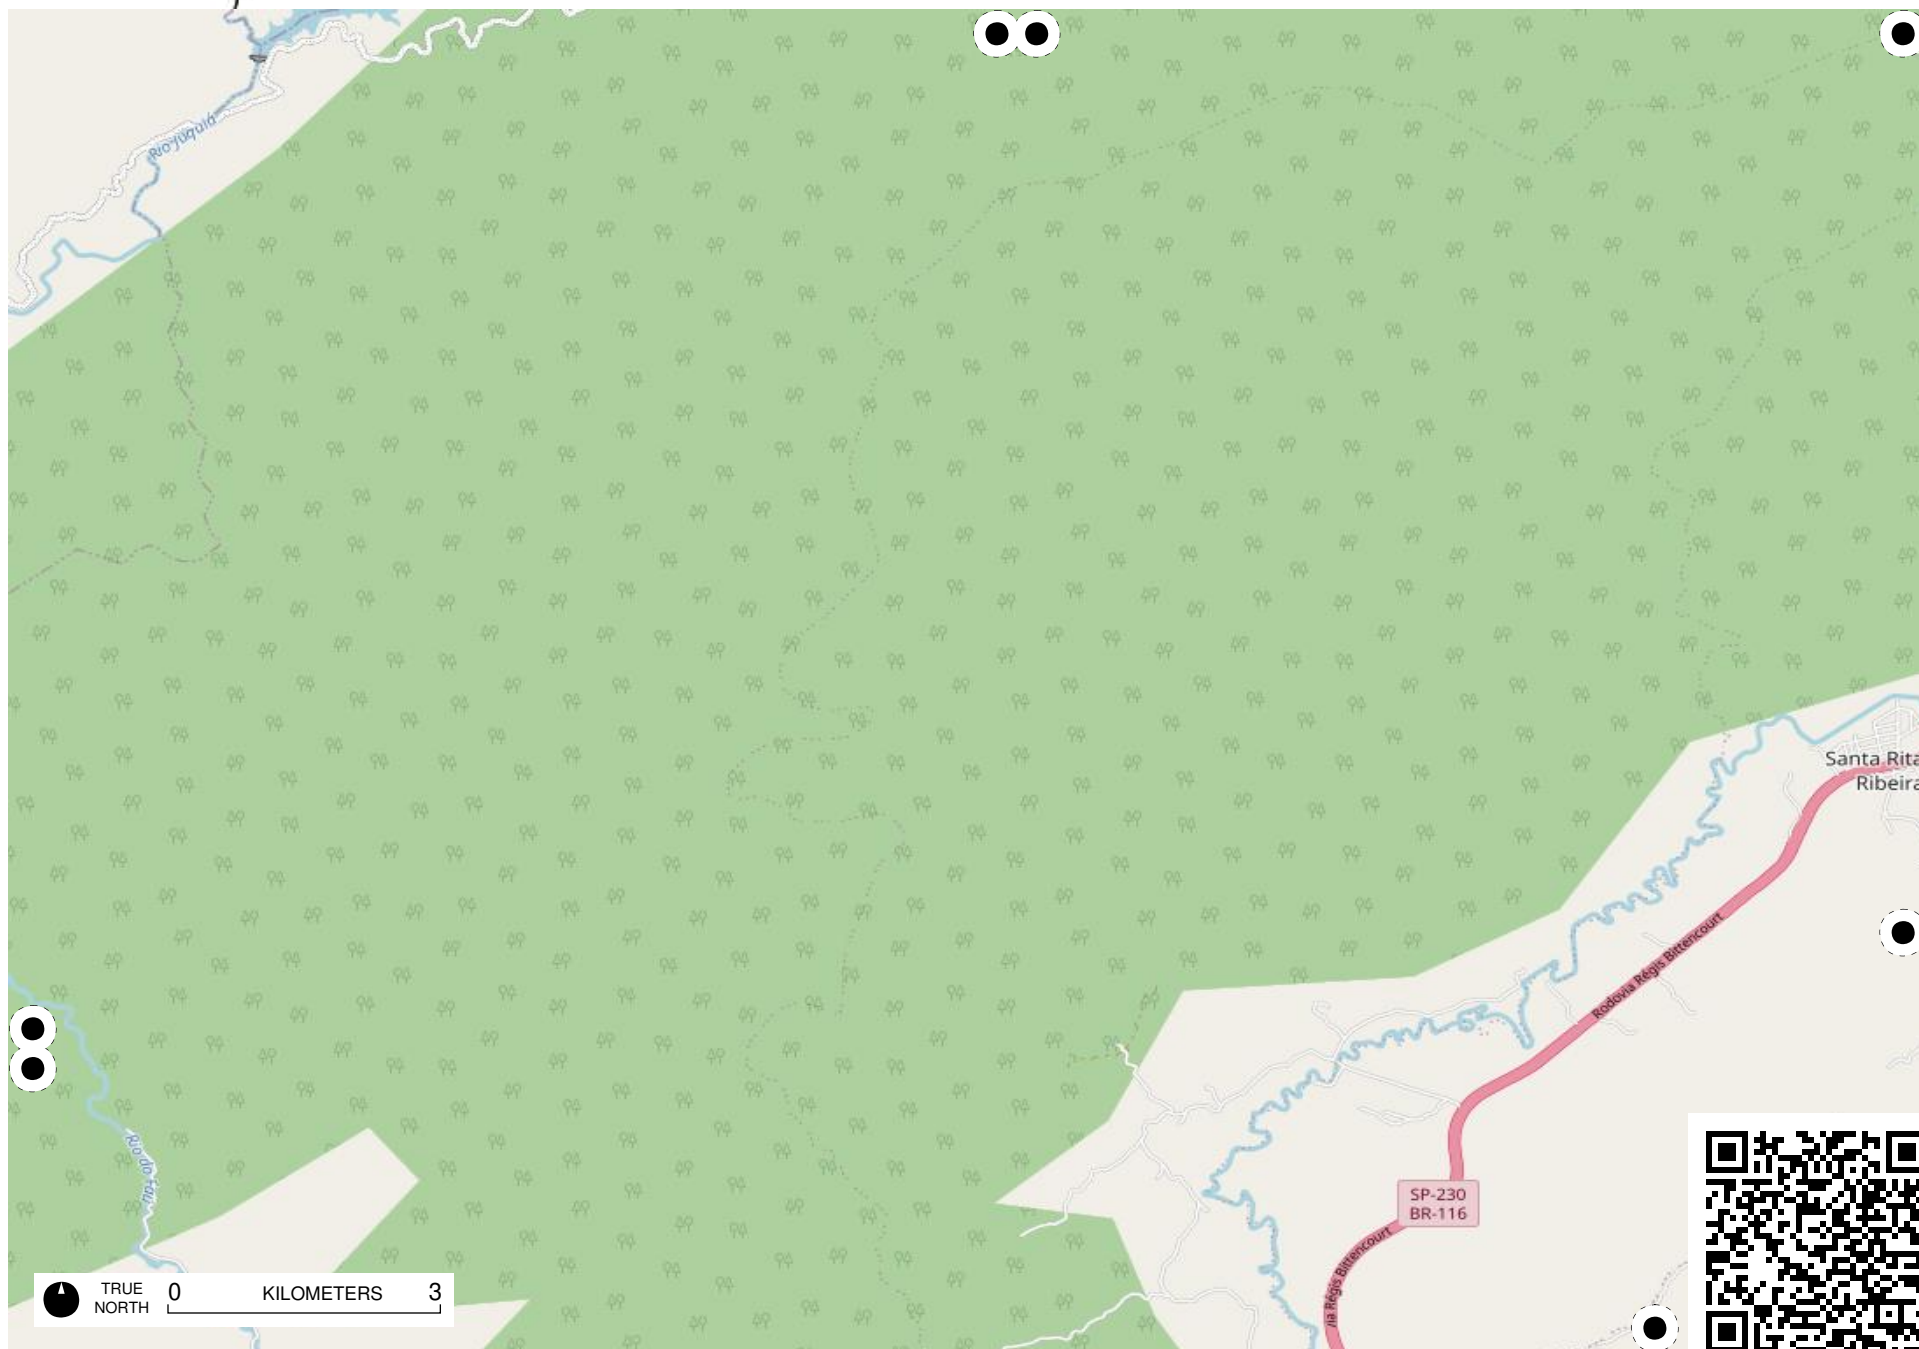

# Field Papers

Grande São Paulo

<https://fieldpapers.org/atlas/515w2ytr/H9>

TRUE NORTH 0 KILOMETERS 3

# Field Papers

Grande São Paulo

<https://fieldpapers.org/atlasses/515w2ytr/l8>

TRUE NORTH 0 KILOMETERS 3

TRUE NORTH 0 KILOMETERS 3

# Field Papers

Grande São Paulo

<https://fieldpapers.org/atlas/515w2ytr/J5>

TRUE NORTH 0 KILOMETERS 3

# Field Papers

Grande São Paulo

<https://fieldpapers.org/atlas/515w2ytr/J9>

TRUE NORTH 0 KILOMETERS 3