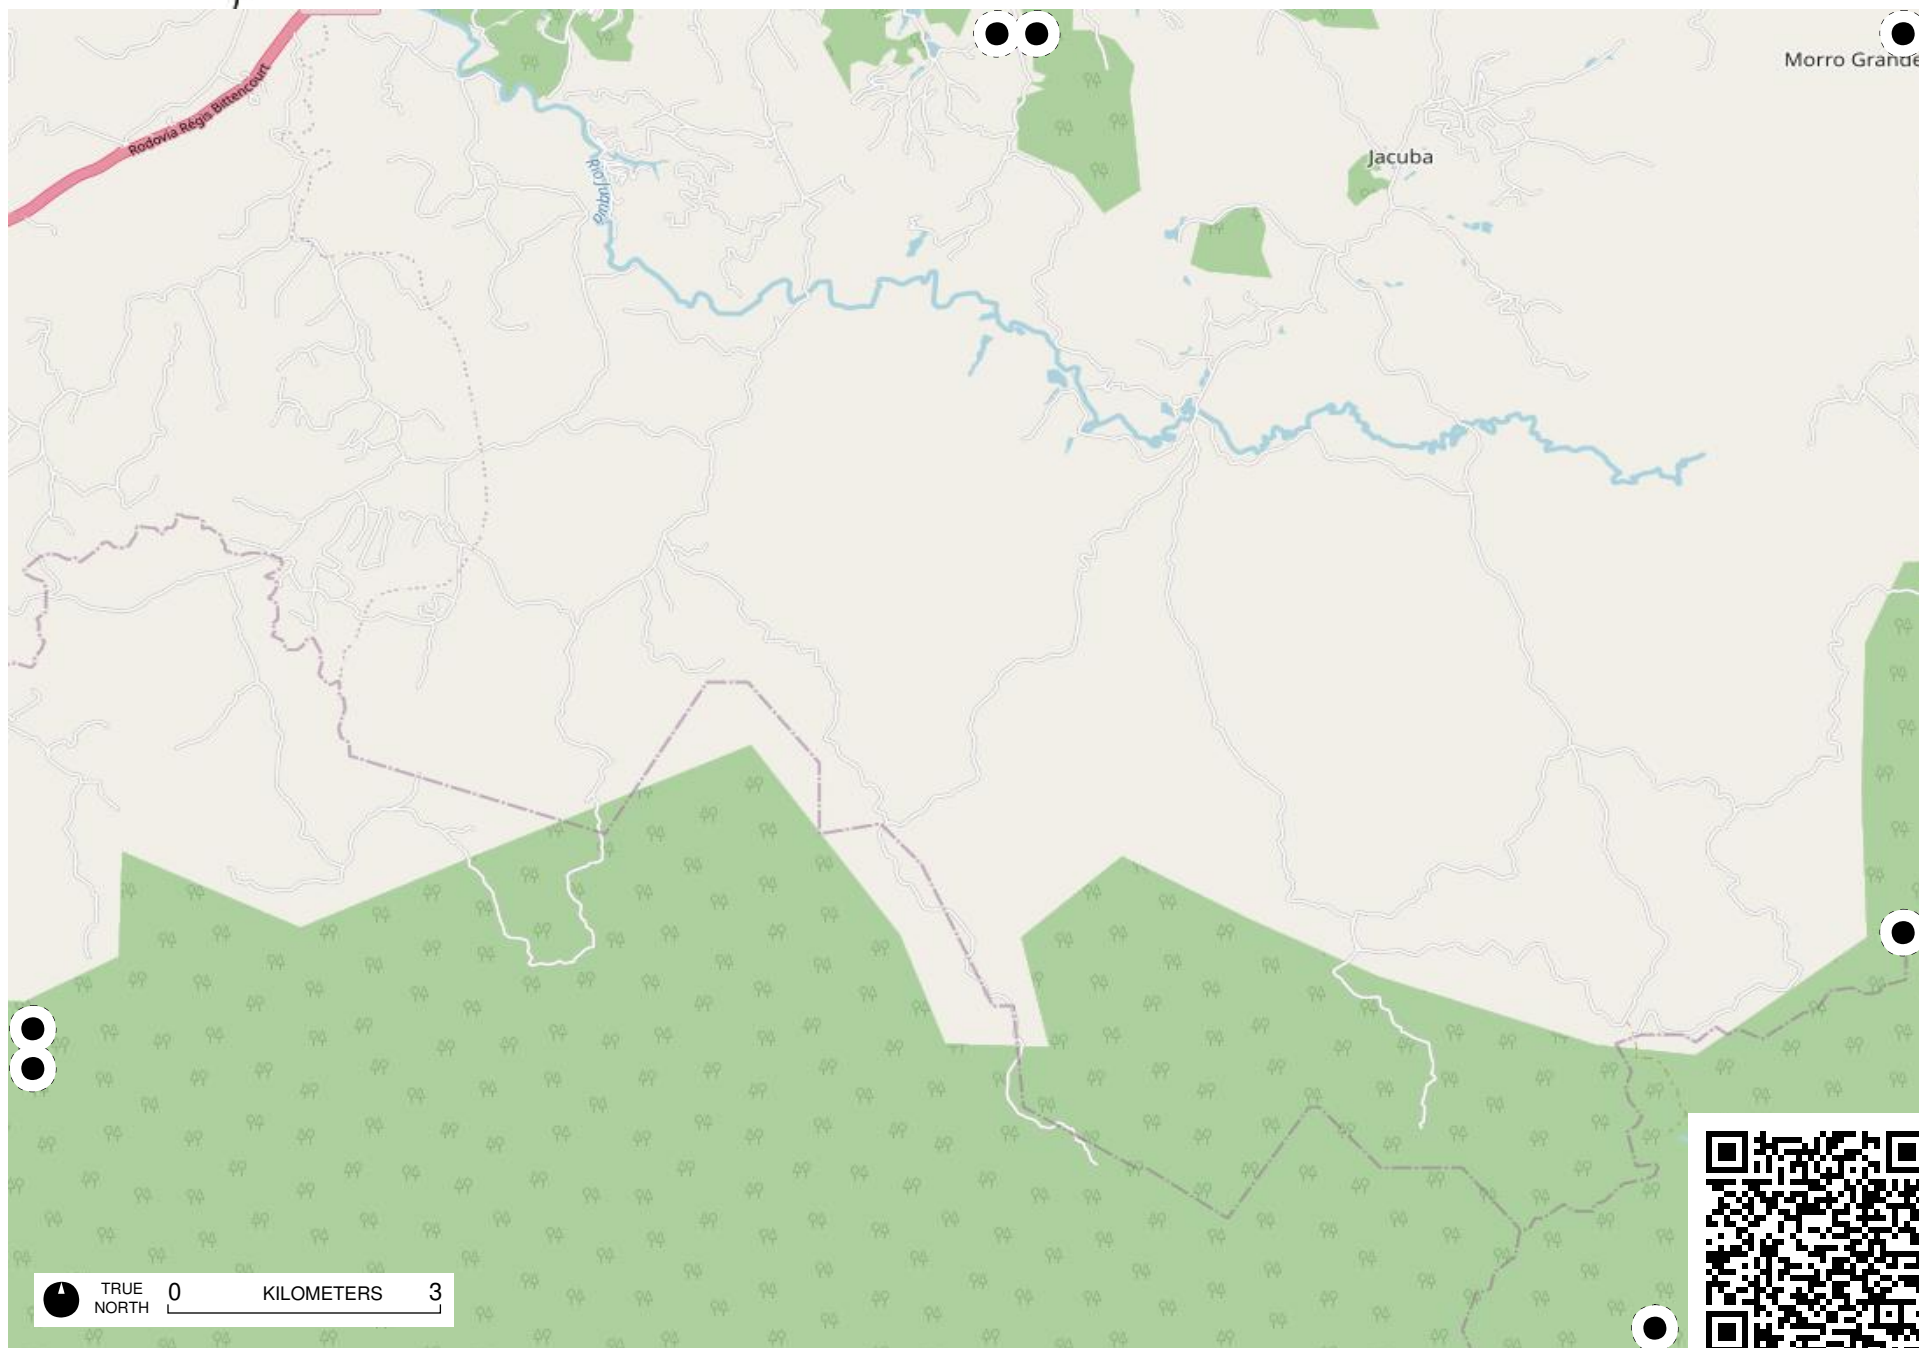

# Field Papers

Grande São Paulo

<https://fieldpapers.org/atlasses/515w2ytr/G9>

TRUE NORTH 0 KILOMETERS 3

# Field Papers

Grande São Paulo

<https://fieldpapers.org/atlas/515w2ytr/H9>

TRUE NORTH 0 KILOMETERS 3

# Field Papers

Grande São Paulo

<https://fieldpapers.org/atlas/515w2ytr/J5>

TRUE NORTH 0 KILOMETERS 3

# Field Papers

Grande São Paulo

<https://fieldpapers.org/atlas/515w2ytr/J9>

TRUE NORTH 0 KILOMETERS 3