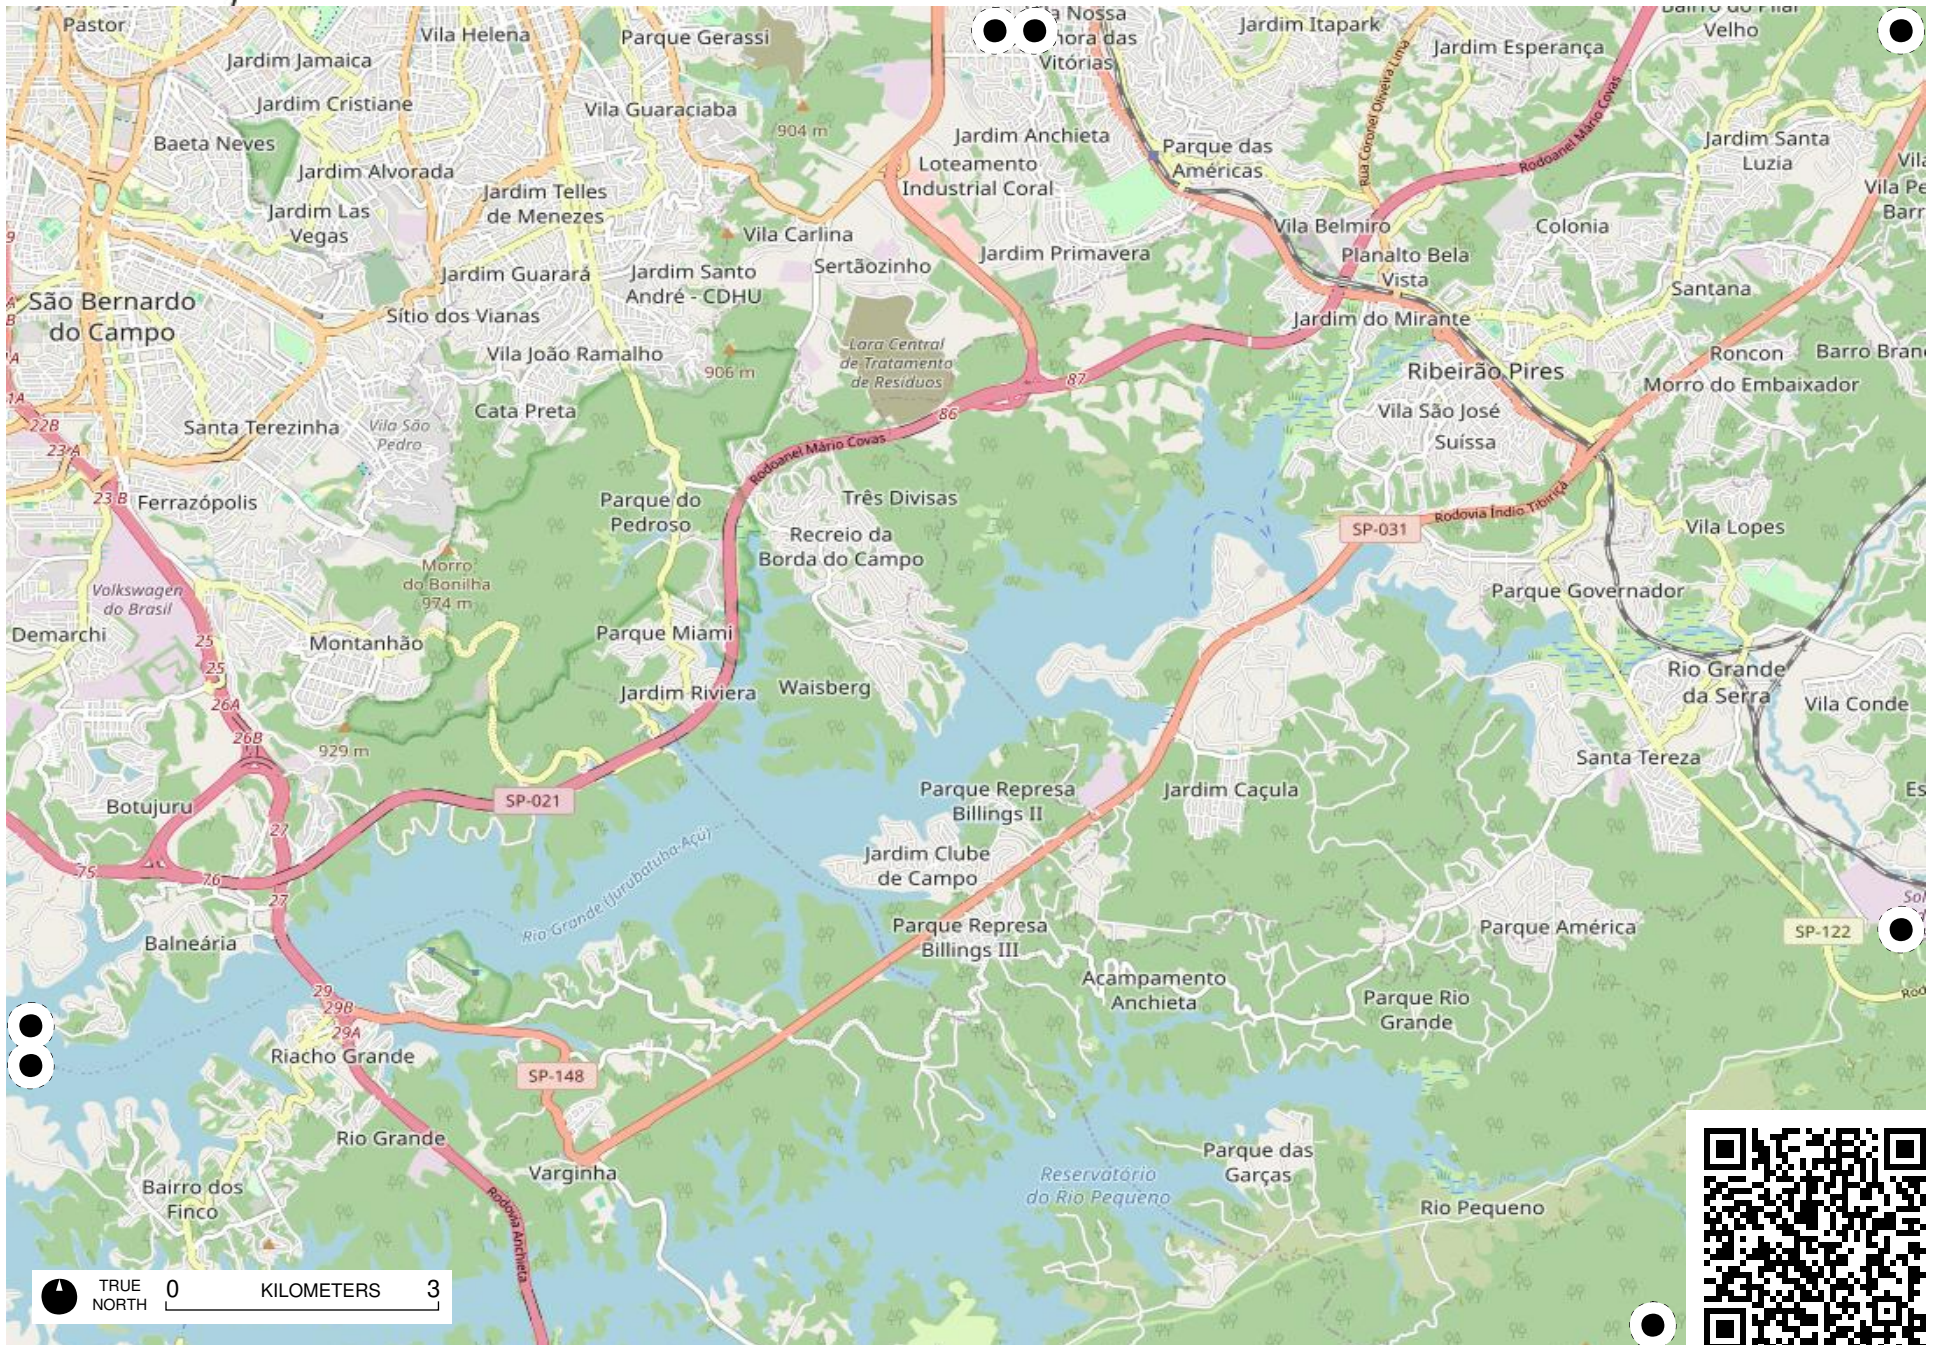

# Field Papers

Grande São Paulo

<https://fieldpapers.org/atlasses/515w2ytr/G9>

TRUE NORTH 0 KILOMETERS 3

# Field Papers

Grande São Paulo

<https://fieldpapers.org/atlas/515w2ytr/H9>

TRUE NORTH 0 KILOMETERS 3

# Field Papers

Grande São Paulo

<https://fieldpapers.org/atlas/515w2ytr/J5>

TRUE NORTH 0 KILOMETERS 3

# Field Papers

Grande São Paulo

<https://fieldpapers.org/atlas/515w2ytr/J9>

TRUE NORTH 0 KILOMETERS 3