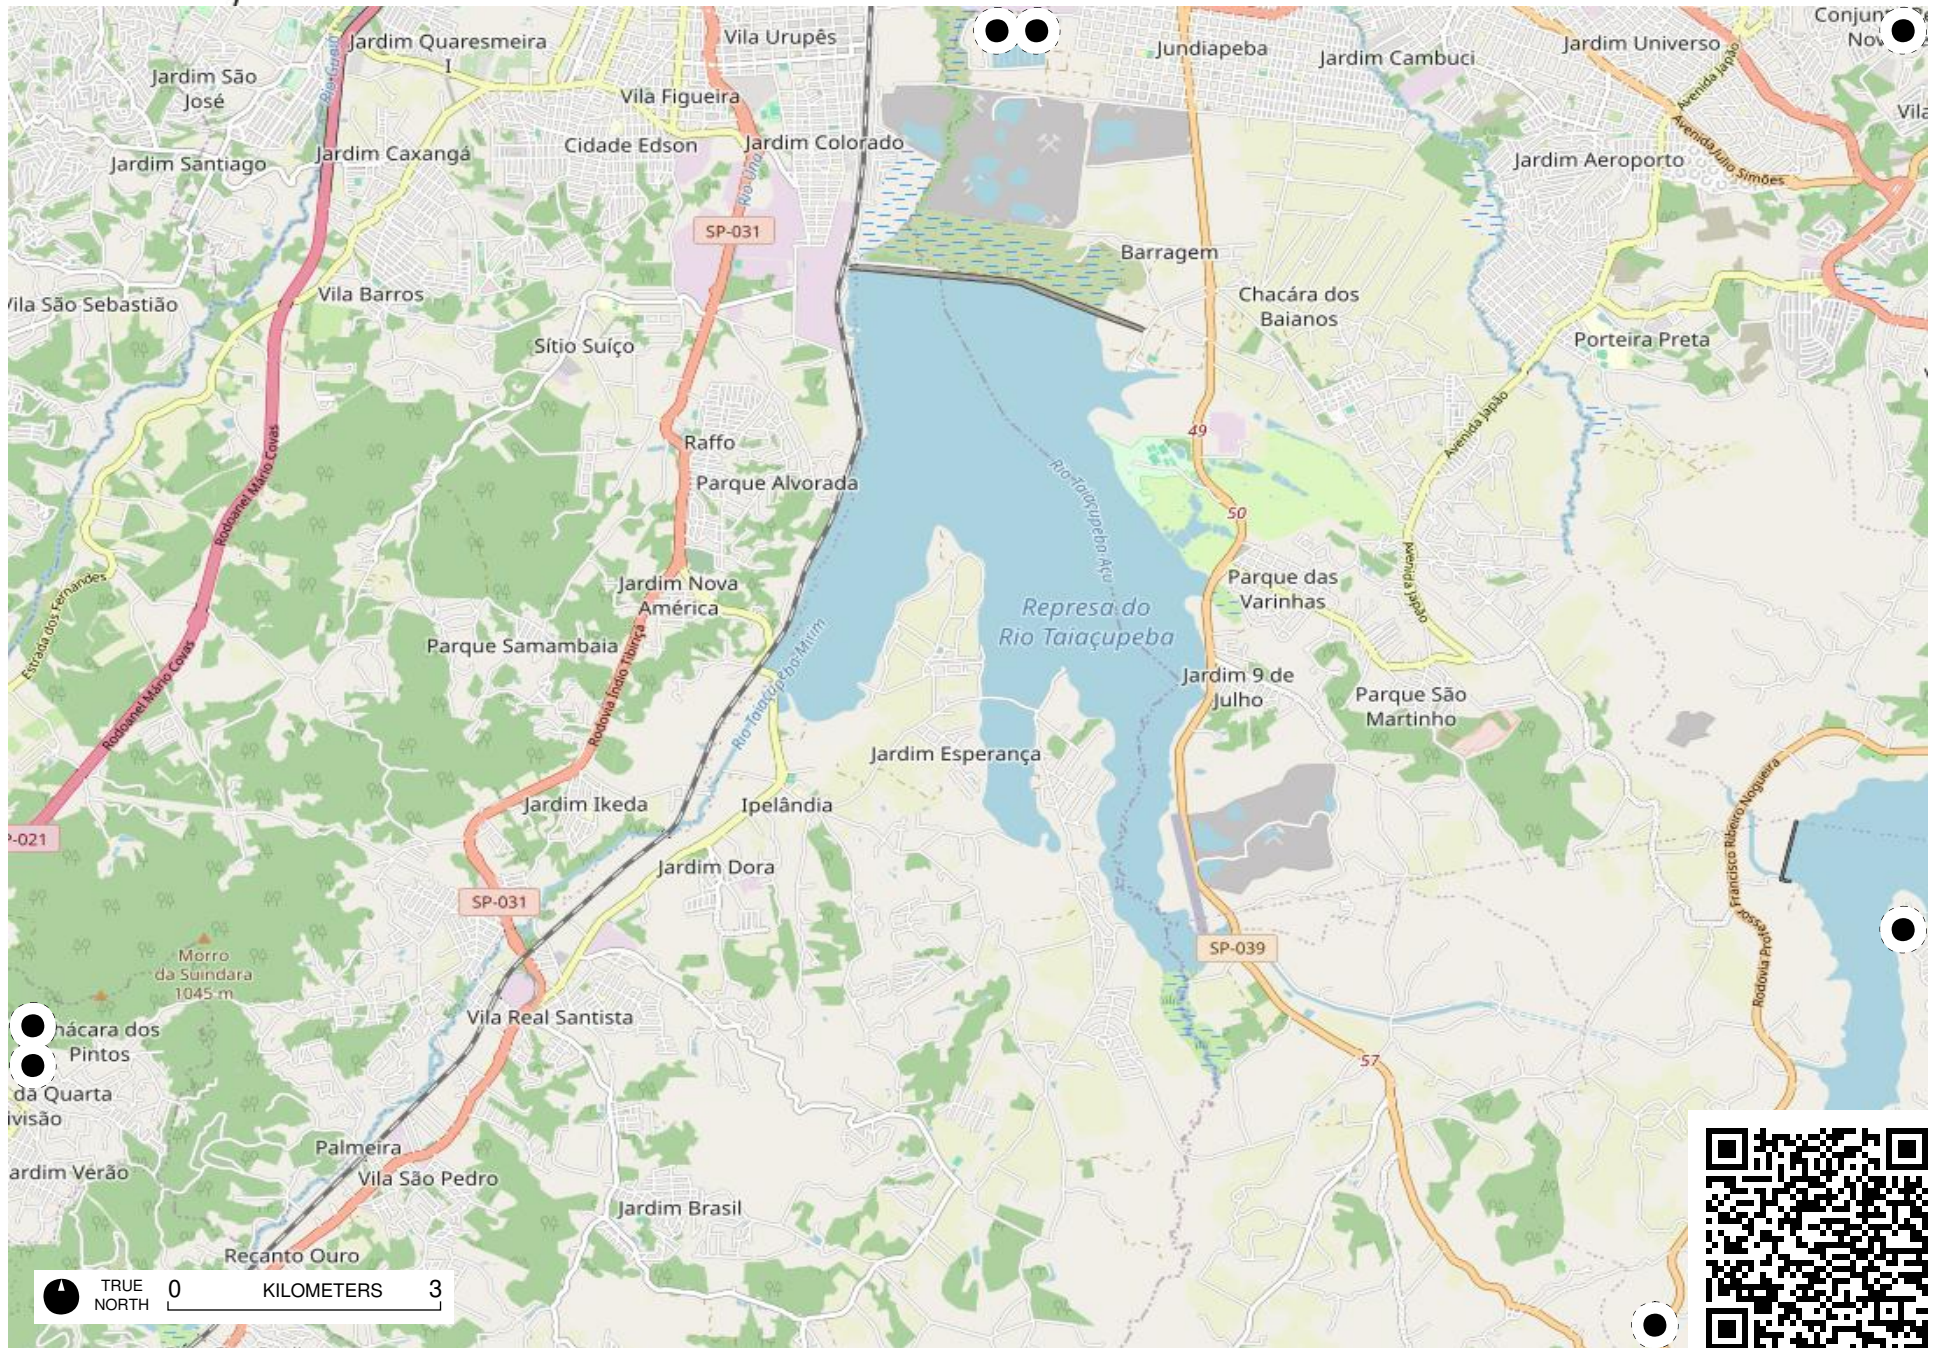

# Field Papers

Grande São Paulo

<https://fieldpapers.org/atlasses/515w2ytr/G9>

TRUE NORTH 0 KILOMETERS 3

# Field Papers

Grande São Paulo

<https://fieldpapers.org/atlas/515w2ytr/H9>

TRUE NORTH 0 KILOMETERS 3

# Field Papers

Grande São Paulo

<https://fieldpapers.org/atlas/515w2ytr/J5>

TRUE NORTH 0 KILOMETERS 3

# Field Papers

Grande São Paulo

<https://fieldpapers.org/atlas/515w2ytr/J9>

TRUE NORTH 0 KILOMETERS 3