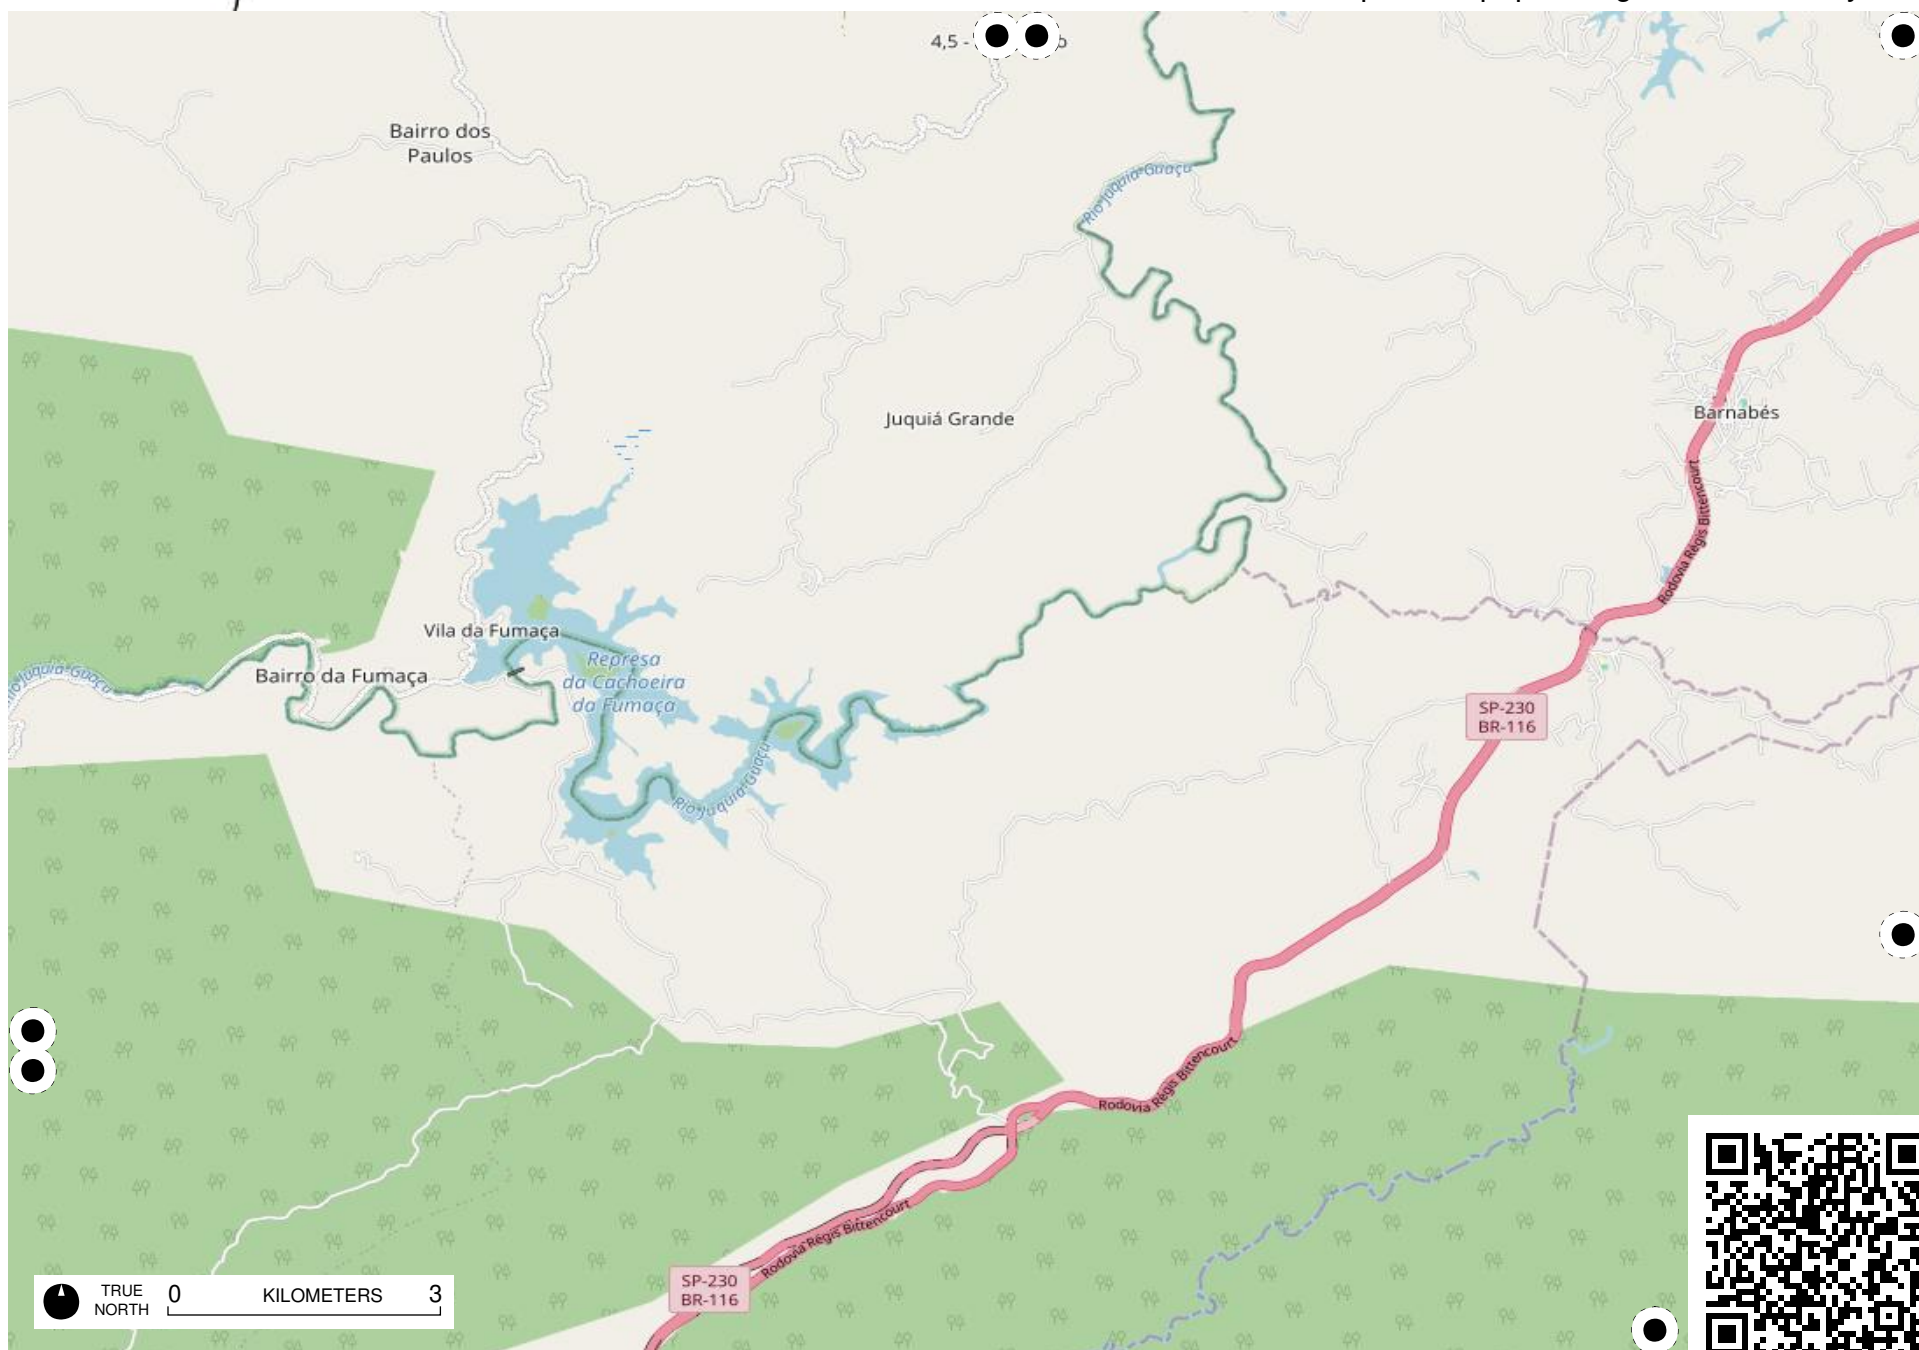

# Field Papers

Grande São Paulo

<https://fieldpapers.org/atlas/515w2ytr/H9>

TRUE NORTH 0 KILOMETERS 3

# Field Papers

Grande São Paulo

<https://fieldpapers.org/atlasses/515w2ytr/l8>

TRUE NORTH 0 KILOMETERS 3

TRUE NORTH 0 KILOMETERS 3

# Field Papers

Grande São Paulo

<https://fieldpapers.org/atlas/515w2ytr/J5>

TRUE NORTH 0 KILOMETERS 3

# Field Papers

Grande São Paulo

<https://fieldpapers.org/atlas/515w2ytr/J9>

TRUE NORTH 0 KILOMETERS 3