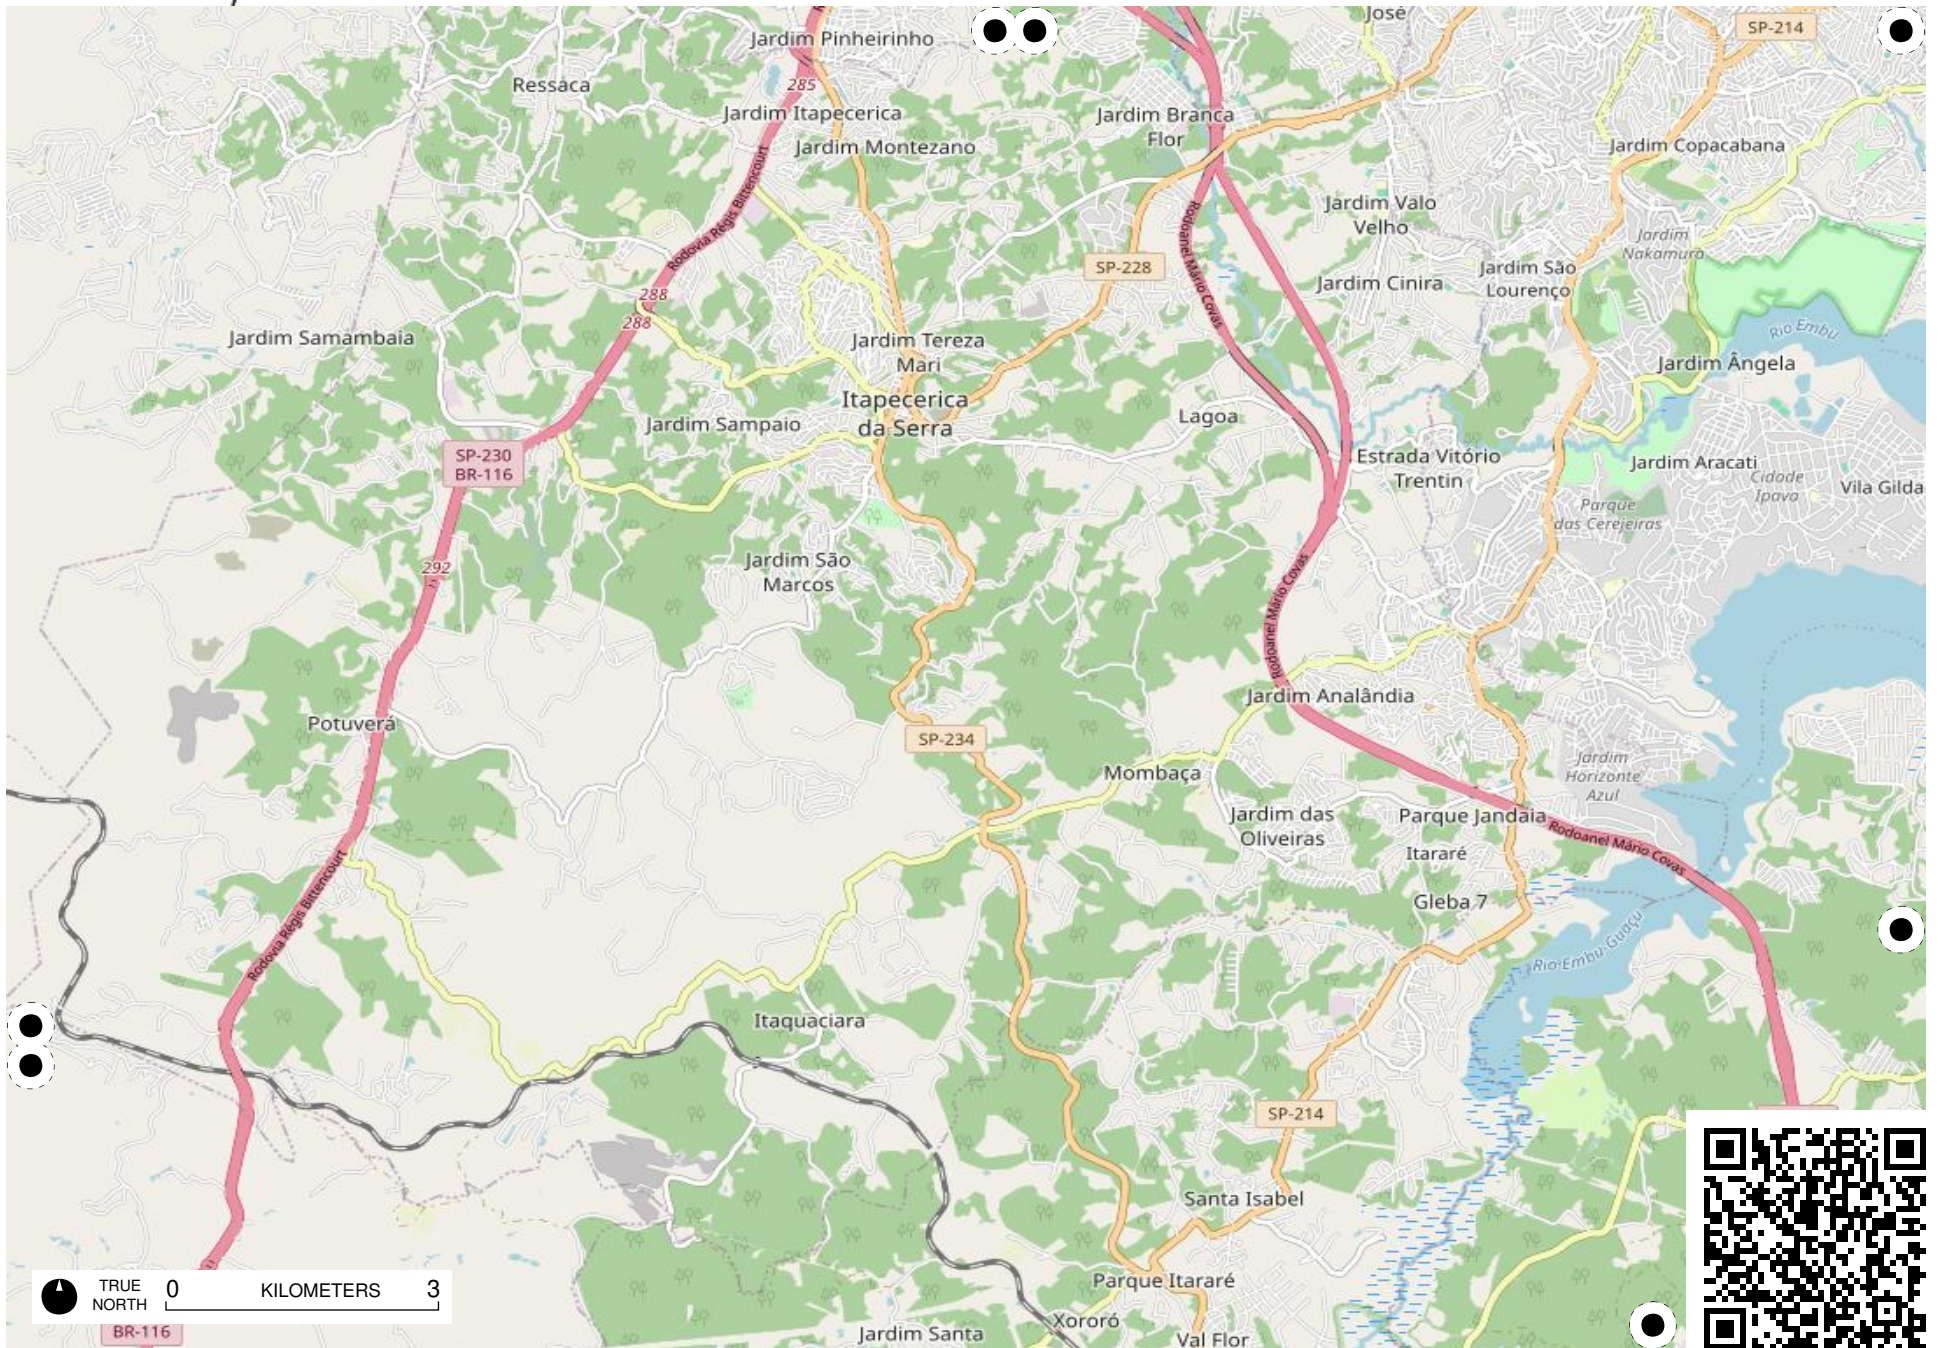

# Field Papers

Grande São Paulo

<https://fieldpapers.org/atlasses/515w2ytr/G9>

TRUE NORTH 0 KILOMETERS 3

# Field Papers

Grande São Paulo

<https://fieldpapers.org/atlas/515w2ytr/H9>

TRUE NORTH 0 KILOMETERS 3

# Field Papers

Grande São Paulo

<https://fieldpapers.org/atlas/515w2ytr/J5>

TRUE NORTH 0 KILOMETERS 3

# Field Papers

Grande São Paulo

<https://fieldpapers.org/atlas/515w2ytr/J9>

TRUE NORTH 0 KILOMETERS 3