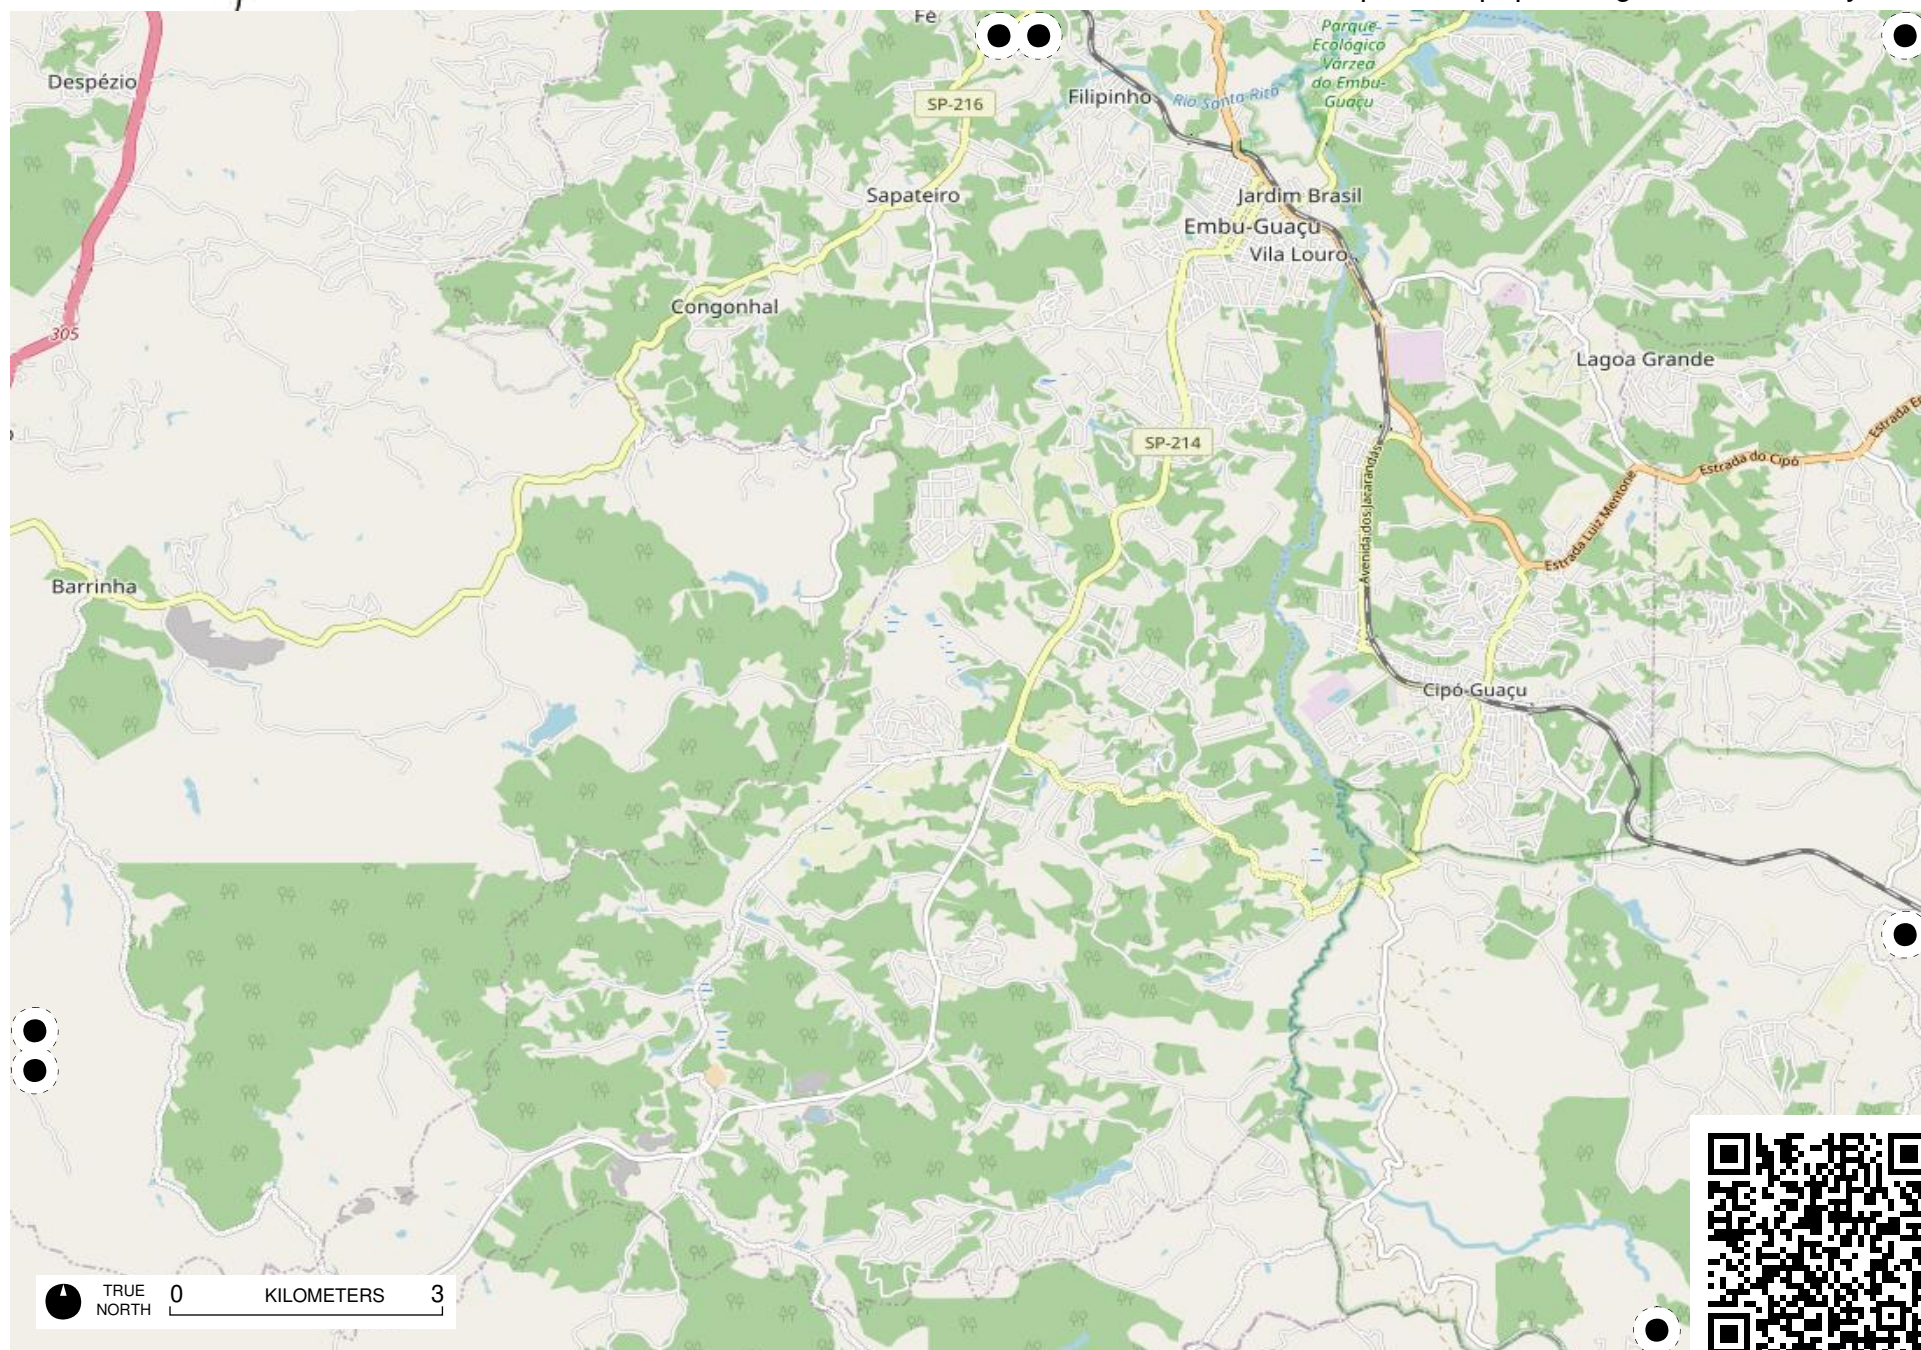

# Field Papers

Grande São Paulo

<https://fieldpapers.org/atlasses/515w2ytr/G9>

TRUE NORTH 0 KILOMETERS 3

# Field Papers

Grande São Paulo

<https://fieldpapers.org/atlas/515w2ytr/H9>

TRUE NORTH 0 KILOMETERS 3

# Field Papers

Grande São Paulo

<https://fieldpapers.org/atlas/515w2ytr/J5>

TRUE NORTH 0 KILOMETERS 3

# Field Papers

Grande São Paulo

<https://fieldpapers.org/atlas/515w2ytr/J9>

TRUE NORTH 0 KILOMETERS 3