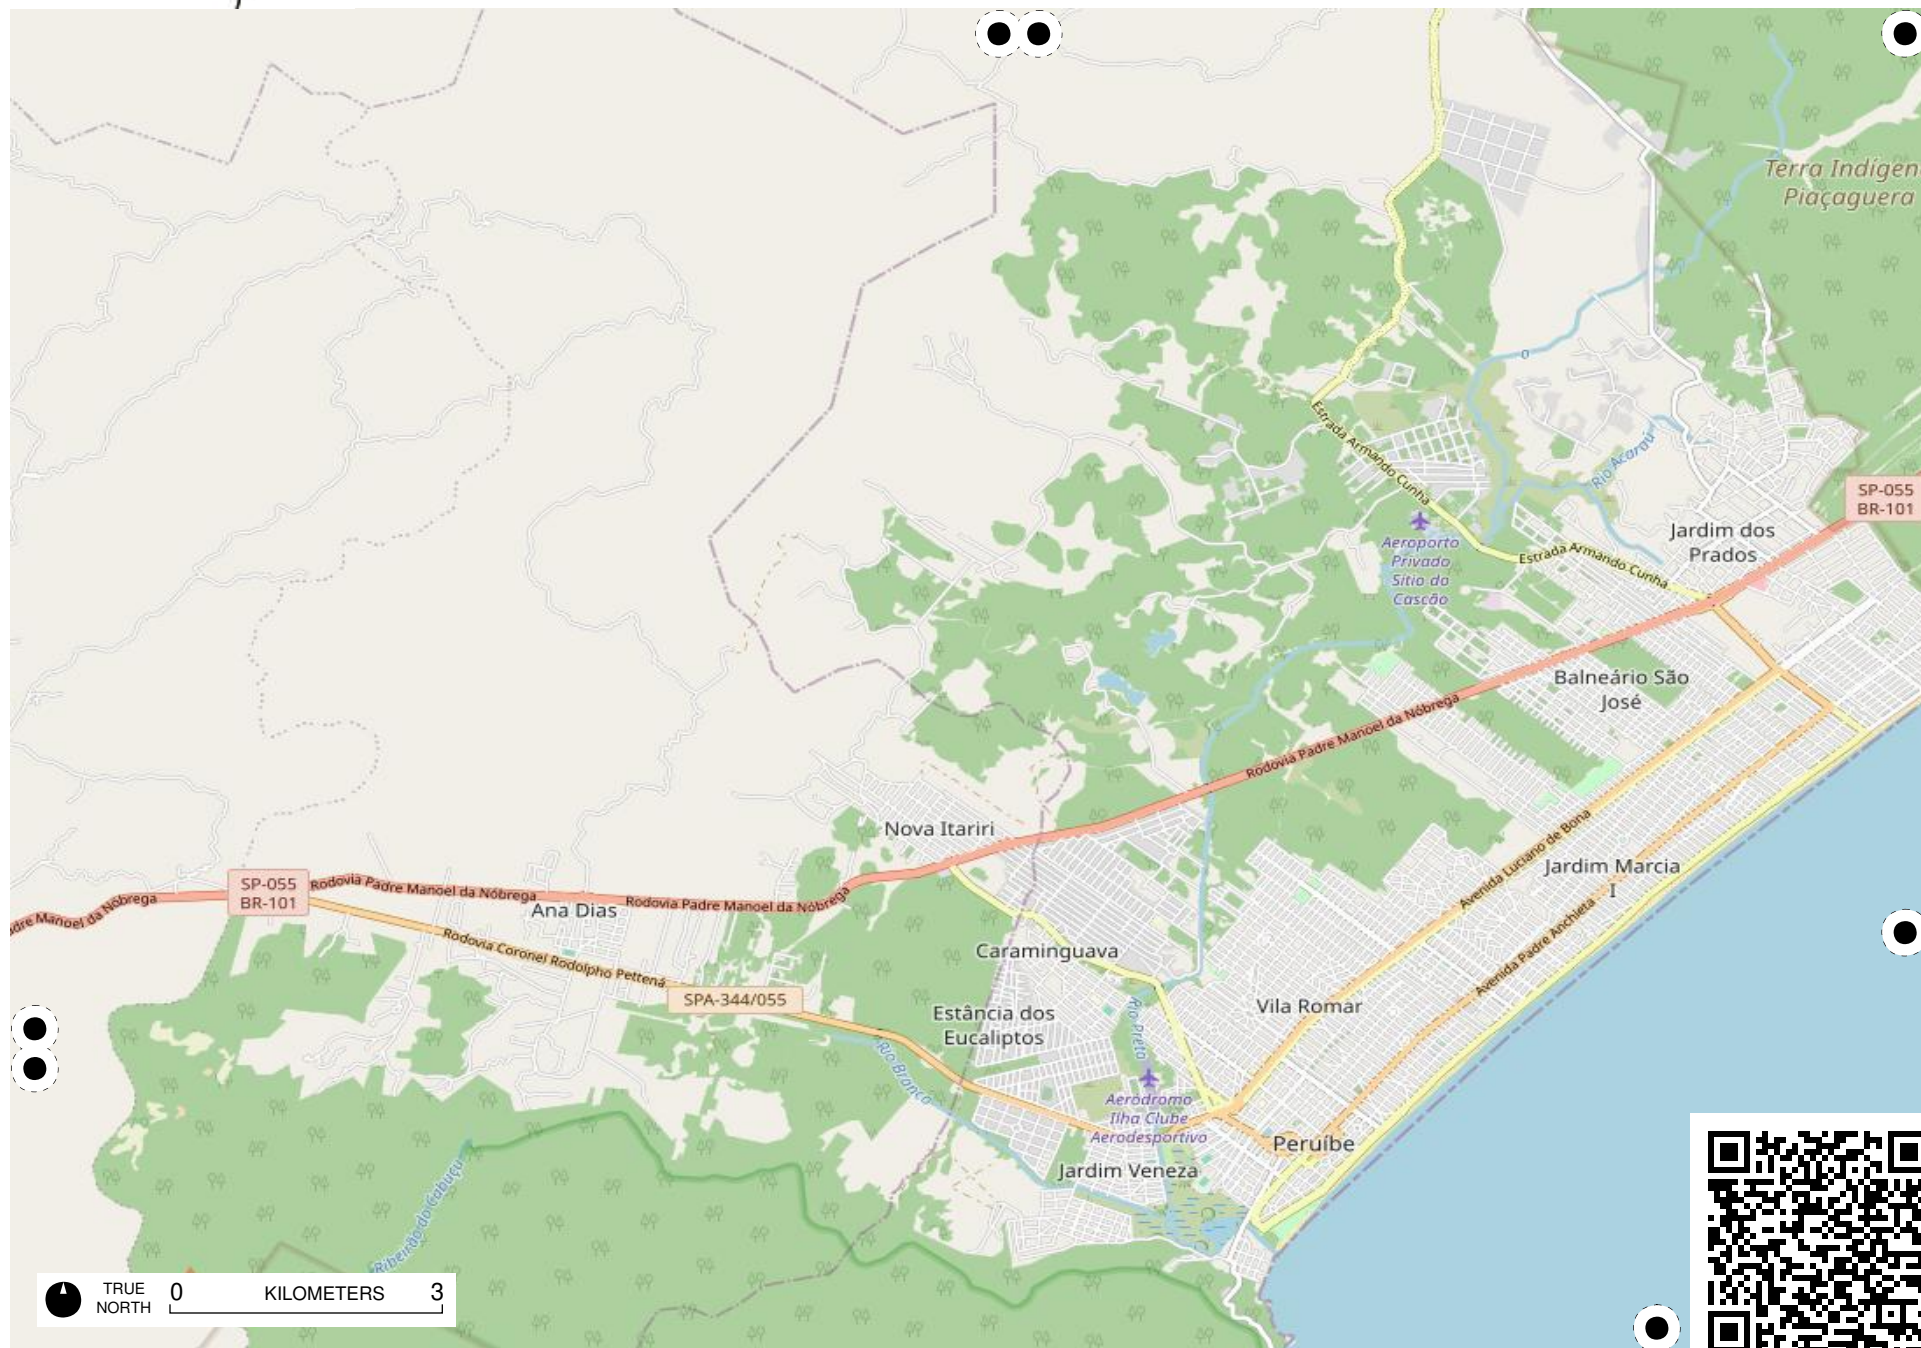

# Field Papers

Grande São Paulo

<https://fieldpapers.org/atlas/515w2ytr/H9>

TRUE NORTH 0 KILOMETERS 3

# Field Papers

Grande São Paulo

<https://fieldpapers.org/atlasses/515w2ytr/l8>

TRUE NORTH 0 KILOMETERS 3

TRUE NORTH 0 KILOMETERS 3

# Field Papers

Grande São Paulo

<https://fieldpapers.org/atlas/515w2ytr/J5>

TRUE NORTH 0 KILOMETERS 3

# Field Papers

Grande São Paulo

<https://fieldpapers.org/atlas/515w2ytr/J9>

TRUE NORTH 0 KILOMETERS 3