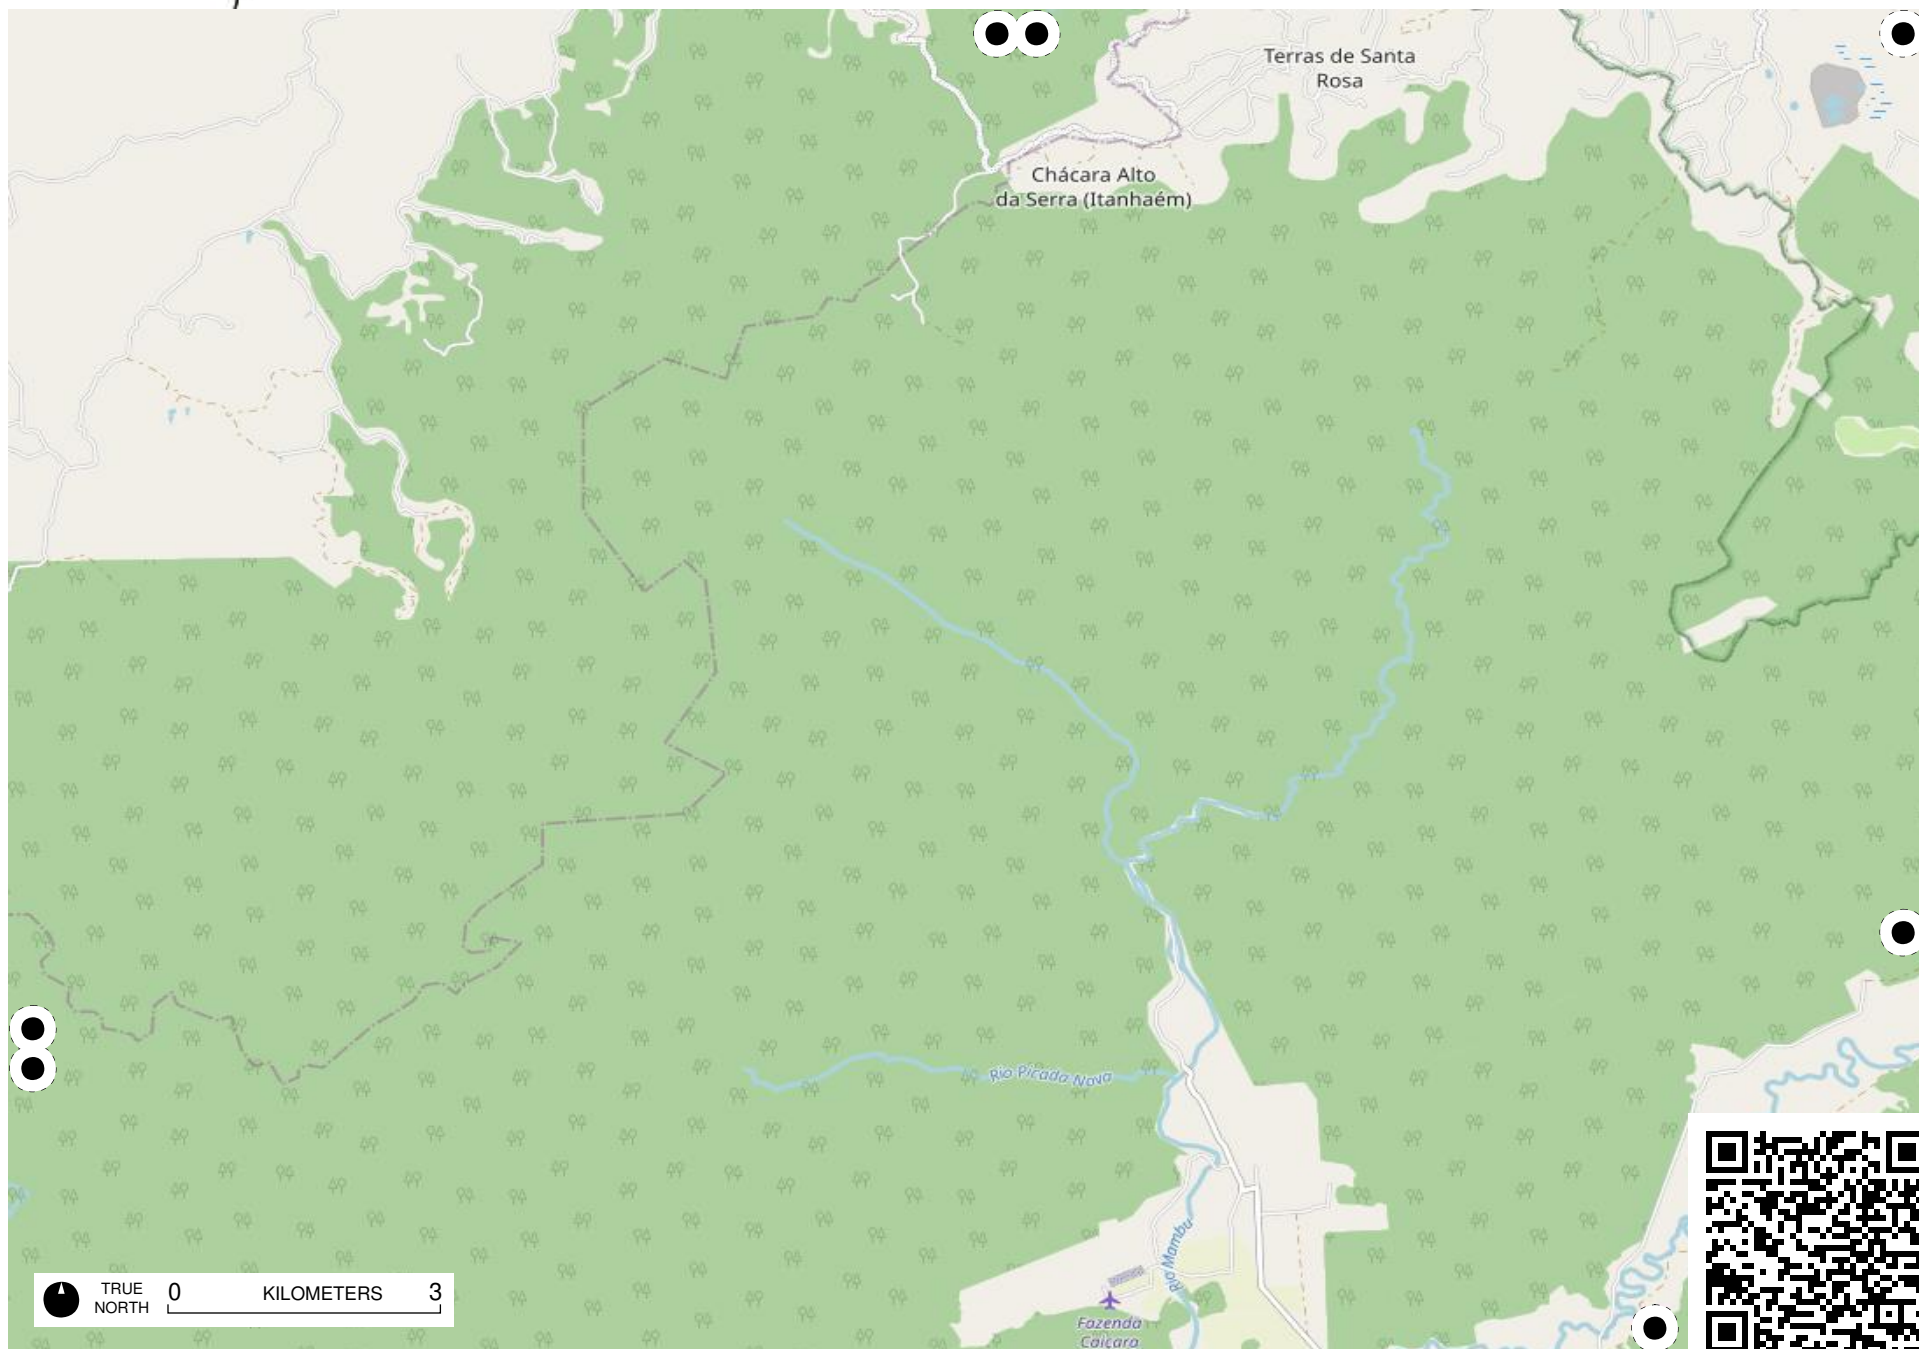

# Field Papers

Grande São Paulo

<https://fieldpapers.org/atlas/515w2ytr/H9>

TRUE NORTH 0 KILOMETERS 3

# Field Papers

Grande São Paulo

<https://fieldpapers.org/atlasses/515w2ytr/l8>

TRUE NORTH 0 KILOMETERS 3

TRUE NORTH 0 KILOMETERS 3

# Field Papers

Grande São Paulo

<https://fieldpapers.org/atlas/515w2ytr/J5>

TRUE NORTH 0 KILOMETERS 3

# Field Papers

Grande São Paulo

<https://fieldpapers.org/atlas/515w2ytr/J9>

TRUE NORTH 0 KILOMETERS 3