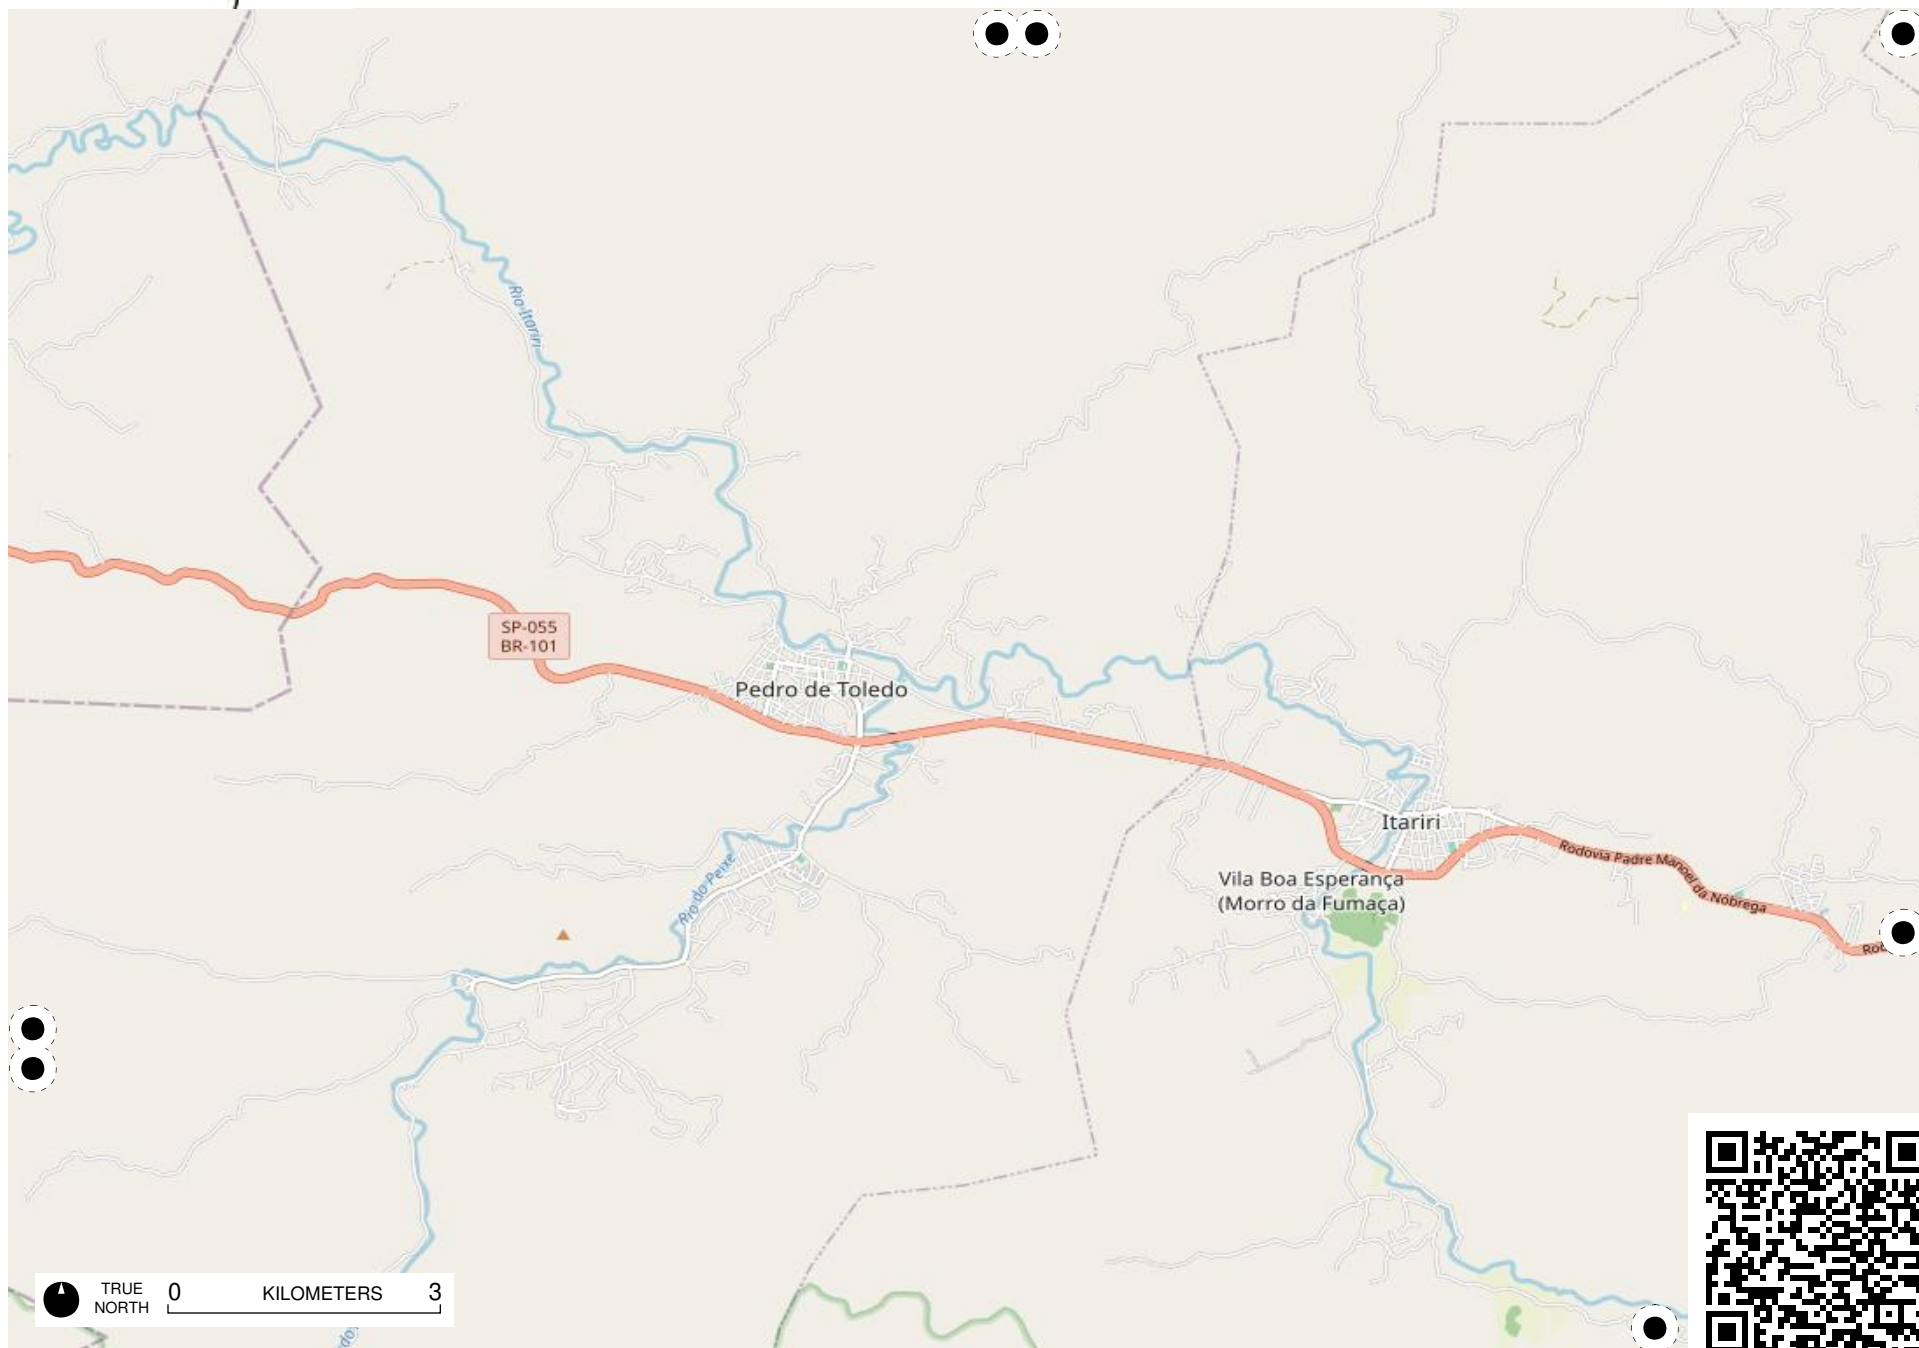

# Field Papers

Grande São Paulo

<https://fieldpapers.org/atlas/515w2ytr/H9>

TRUE NORTH 0 KILOMETERS 3

# Field Papers

Grande São Paulo

<https://fieldpapers.org/atlasses/515w2ytr/l8>

TRUE NORTH 0 KILOMETERS 3

TRUE NORTH 0 KILOMETERS 3

# Field Papers

Grande São Paulo

<https://fieldpapers.org/atlas/515w2ytr/J5>

TRUE NORTH 0 KILOMETERS 3

# Field Papers

Grande São Paulo

<https://fieldpapers.org/atlas/515w2ytr/J9>

TRUE NORTH 0 KILOMETERS 3