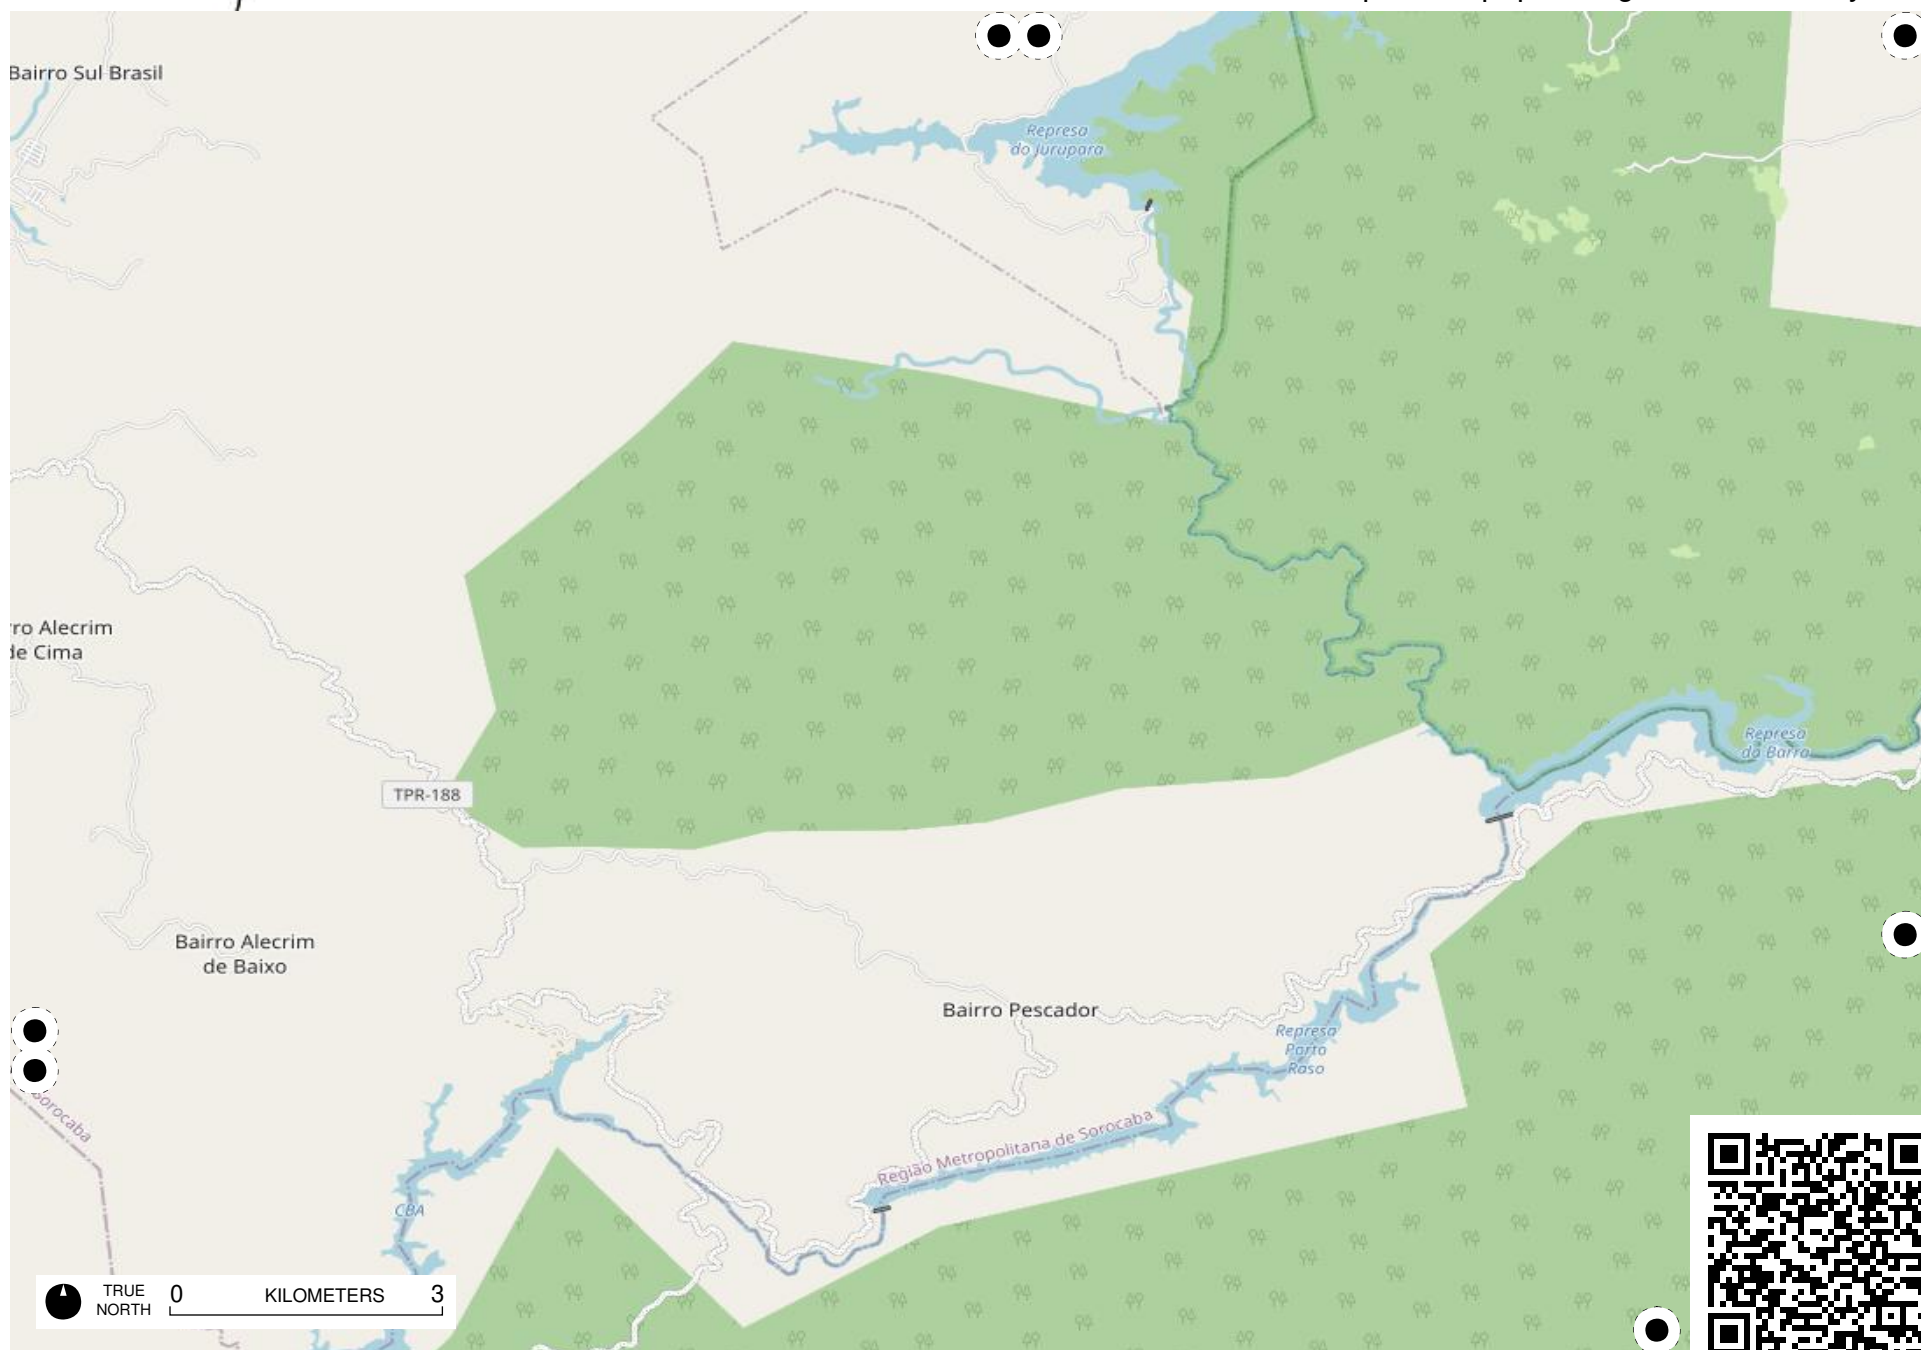

# Field Papers

Grande São Paulo

<https://fieldpapers.org/atlasses/515w2ytr/G9>

TRUE NORTH 0 KILOMETERS 3

# Field Papers

Grande São Paulo

<https://fieldpapers.org/atlas/515w2ytr/H9>

TRUE NORTH 0 KILOMETERS 3

# Field Papers

Grande São Paulo

<https://fieldpapers.org/atlas/515w2ytr/J5>

TRUE NORTH 0 KILOMETERS 3

# Field Papers

Grande São Paulo

<https://fieldpapers.org/atlas/515w2ytr/J9>

TRUE NORTH 0 KILOMETERS 3