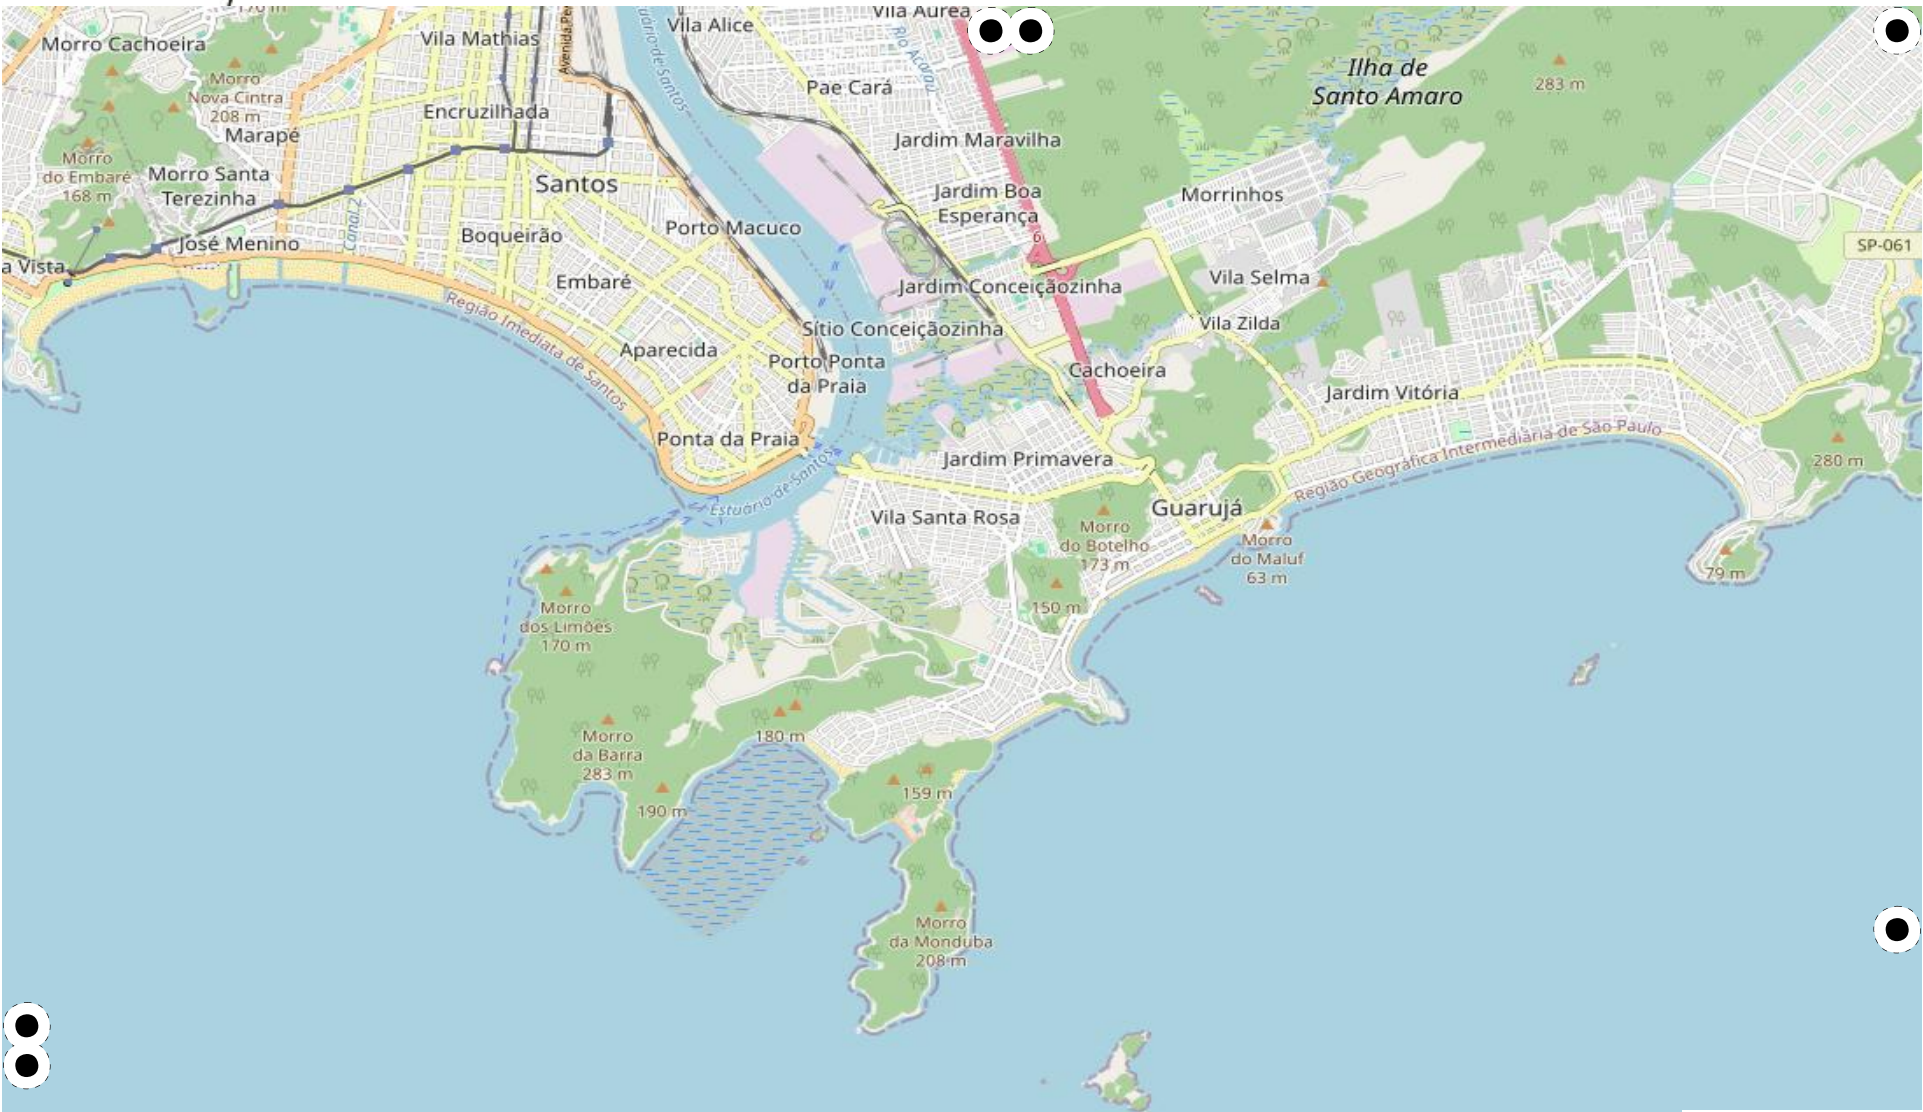

# Field Papers

Grande São Paulo

<https://fieldpapers.org/atlasses/515w2ytr/G9>

TRUE NORTH 0 KILOMETERS 3

# Field Papers

Grande São Paulo

<https://fieldpapers.org/atlas/515w2ytr/H9>

TRUE NORTH 0 KILOMETERS 3

# Field Papers

Grande São Paulo

<https://fieldpapers.org/atlasses/515w2ytr/l8>

TRUE NORTH 0 KILOMETERS 3

TRUE NORTH 0 KILOMETERS 3

# Field Papers

Grande São Paulo

<https://fieldpapers.org/atlas/515w2ytr/J5>

TRUE NORTH 0 KILOMETERS 3