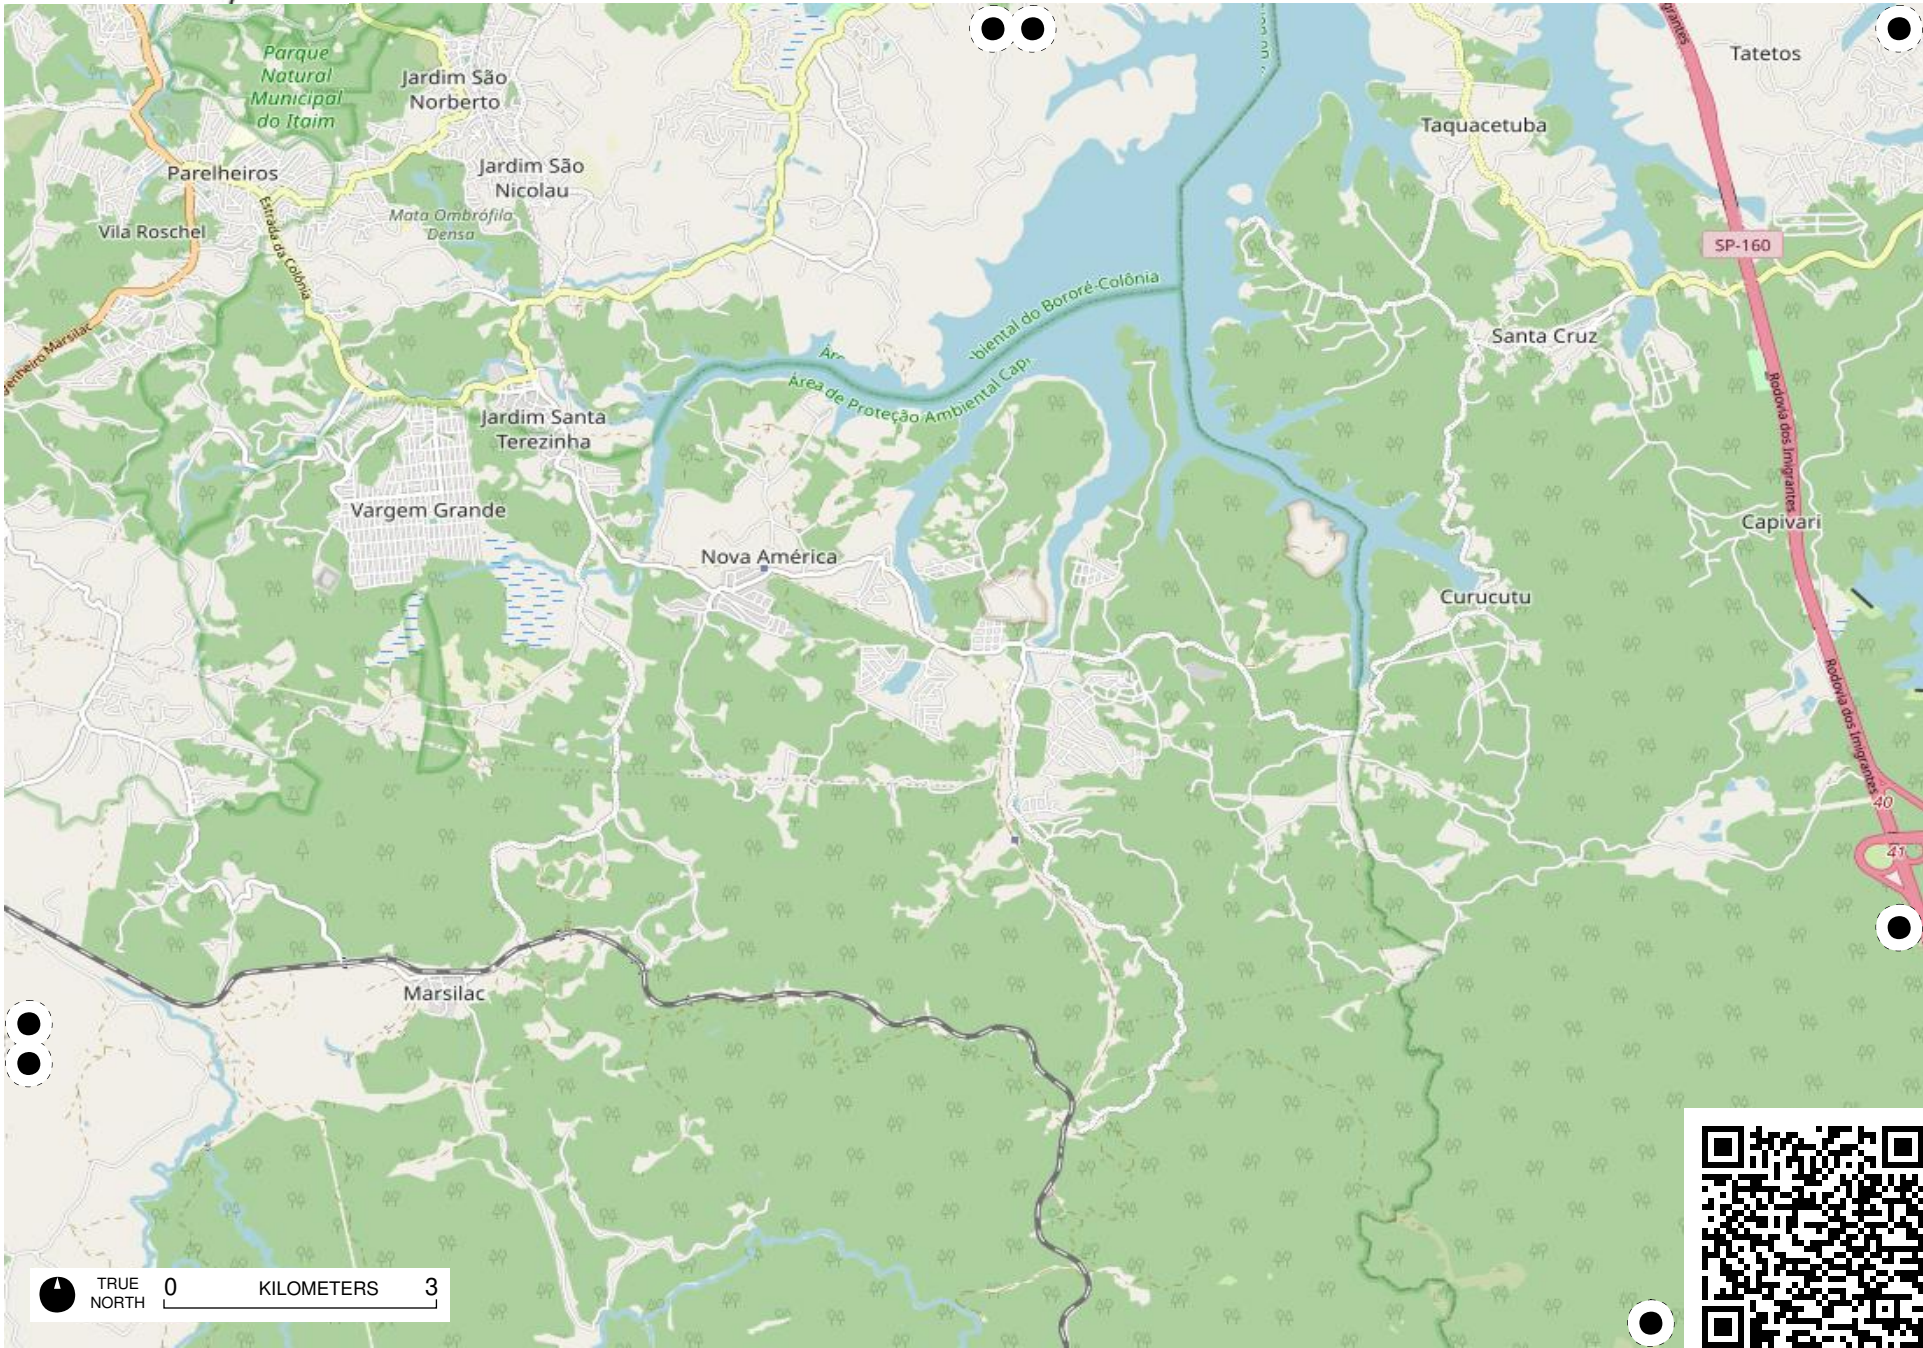

# Field Papers

Grande São Paulo

<https://fieldpapers.org/atlasses/515w2ytr/G9>

TRUE NORTH 0 KILOMETERS 3

# Field Papers

Grande São Paulo

<https://fieldpapers.org/atlas/515w2ytr/H9>

TRUE NORTH 0 KILOMETERS 3

# Field Papers

Grande São Paulo

<https://fieldpapers.org/atlas/515w2ytr/J5>

TRUE NORTH 0 KILOMETERS 3

# Field Papers

Grande São Paulo

<https://fieldpapers.org/atlas/515w2ytr/J9>

TRUE NORTH 0 KILOMETERS 3