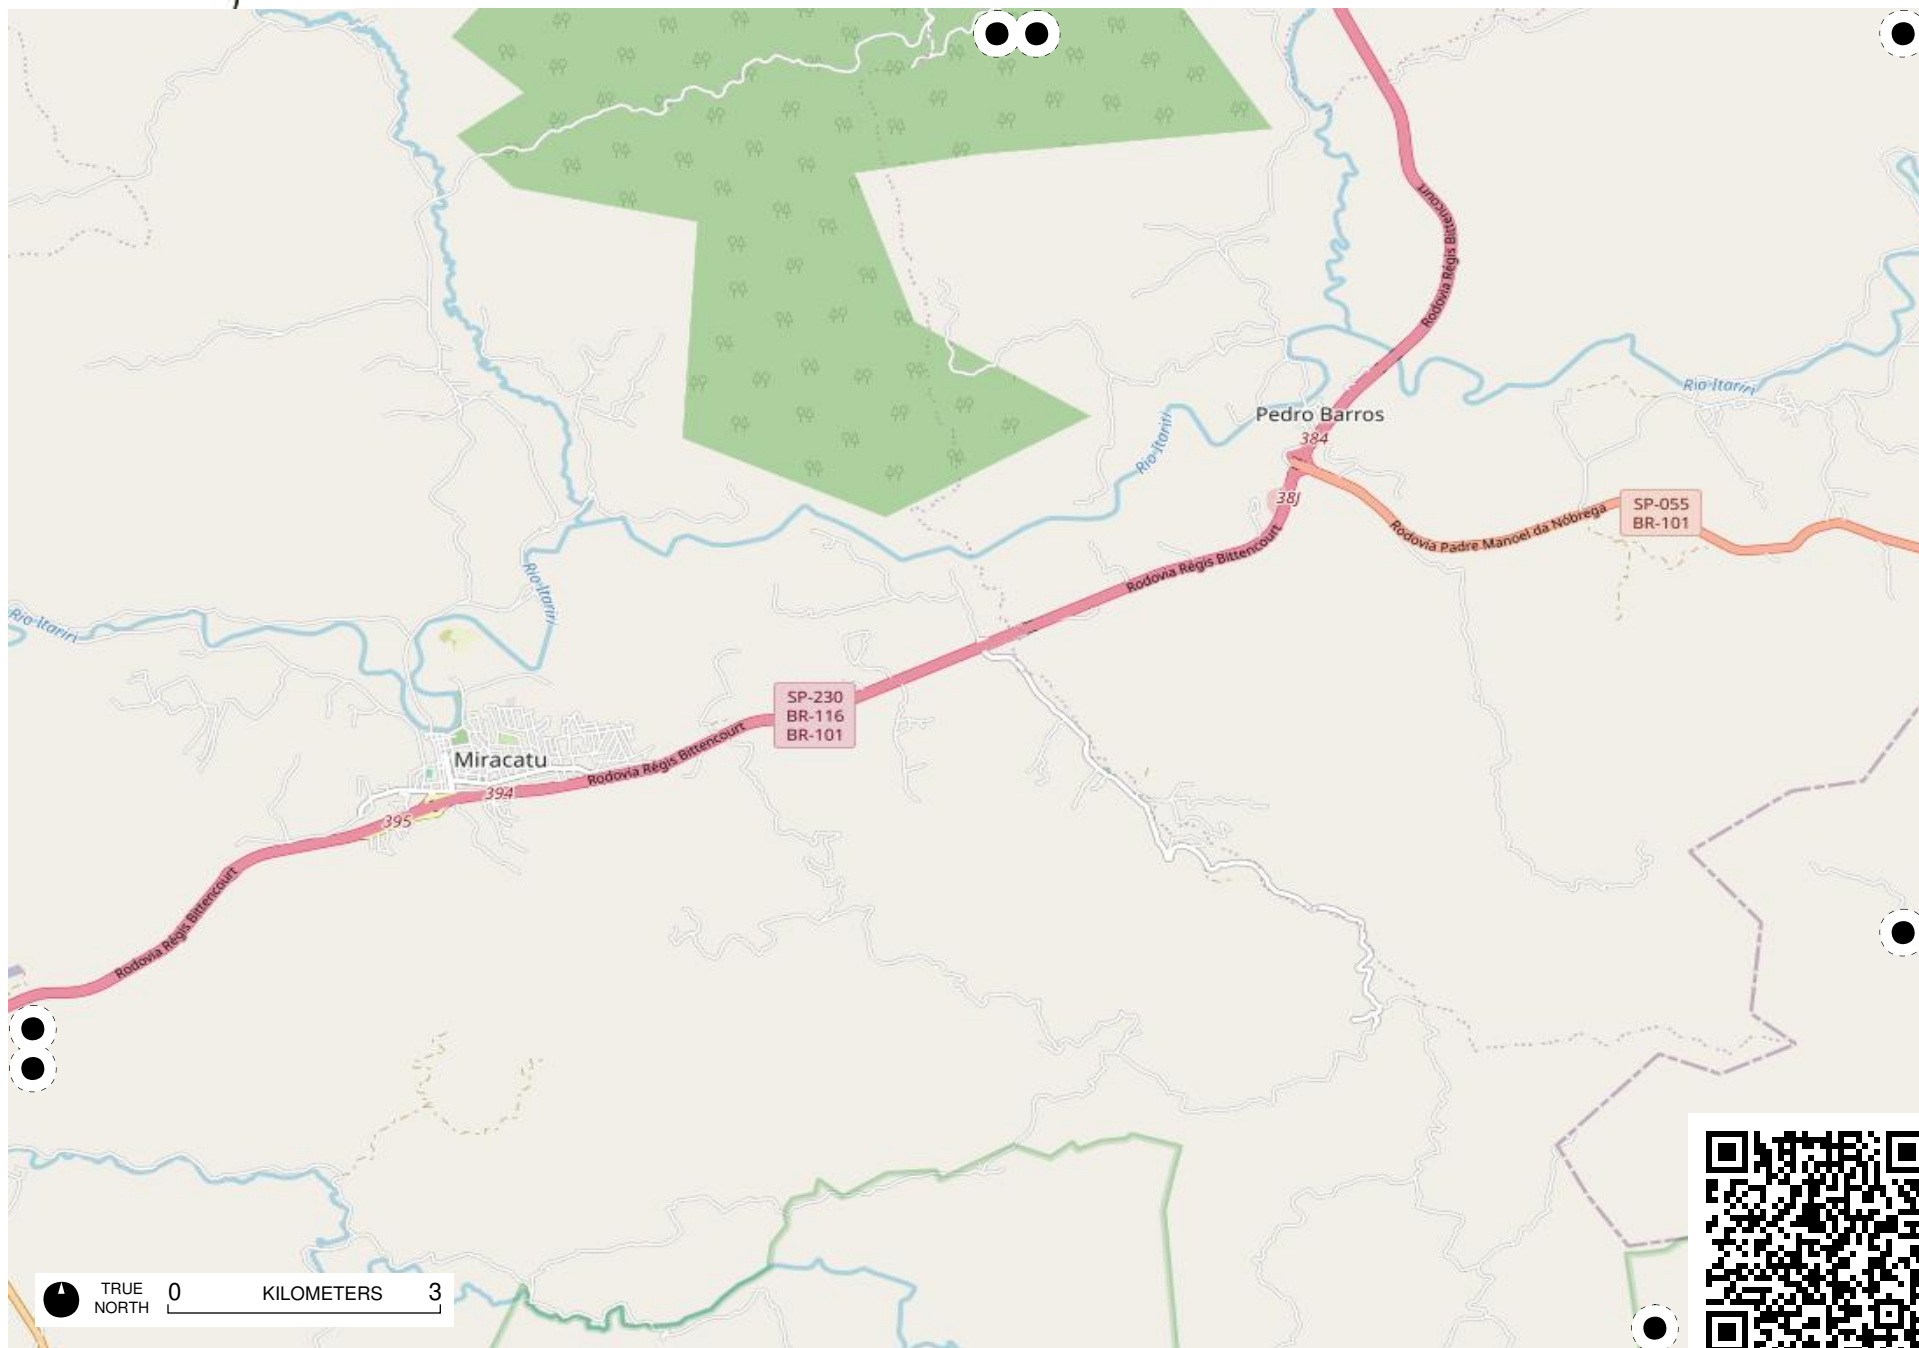

# Field Papers

Grande São Paulo

<https://fieldpapers.org/atlas/515w2ytr/H9>

TRUE NORTH 0 KILOMETERS 3

# Field Papers

Grande São Paulo

<https://fieldpapers.org/atlasses/515w2ytr/l8>

TRUE NORTH 0 KILOMETERS 3

TRUE NORTH 0 KILOMETERS 3

# Field Papers

Grande São Paulo

<https://fieldpapers.org/atlas/515w2ytr/J5>

TRUE NORTH 0 KILOMETERS 3

# Field Papers

Grande São Paulo

<https://fieldpapers.org/atlas/515w2ytr/J9>

TRUE NORTH 0 KILOMETERS 3