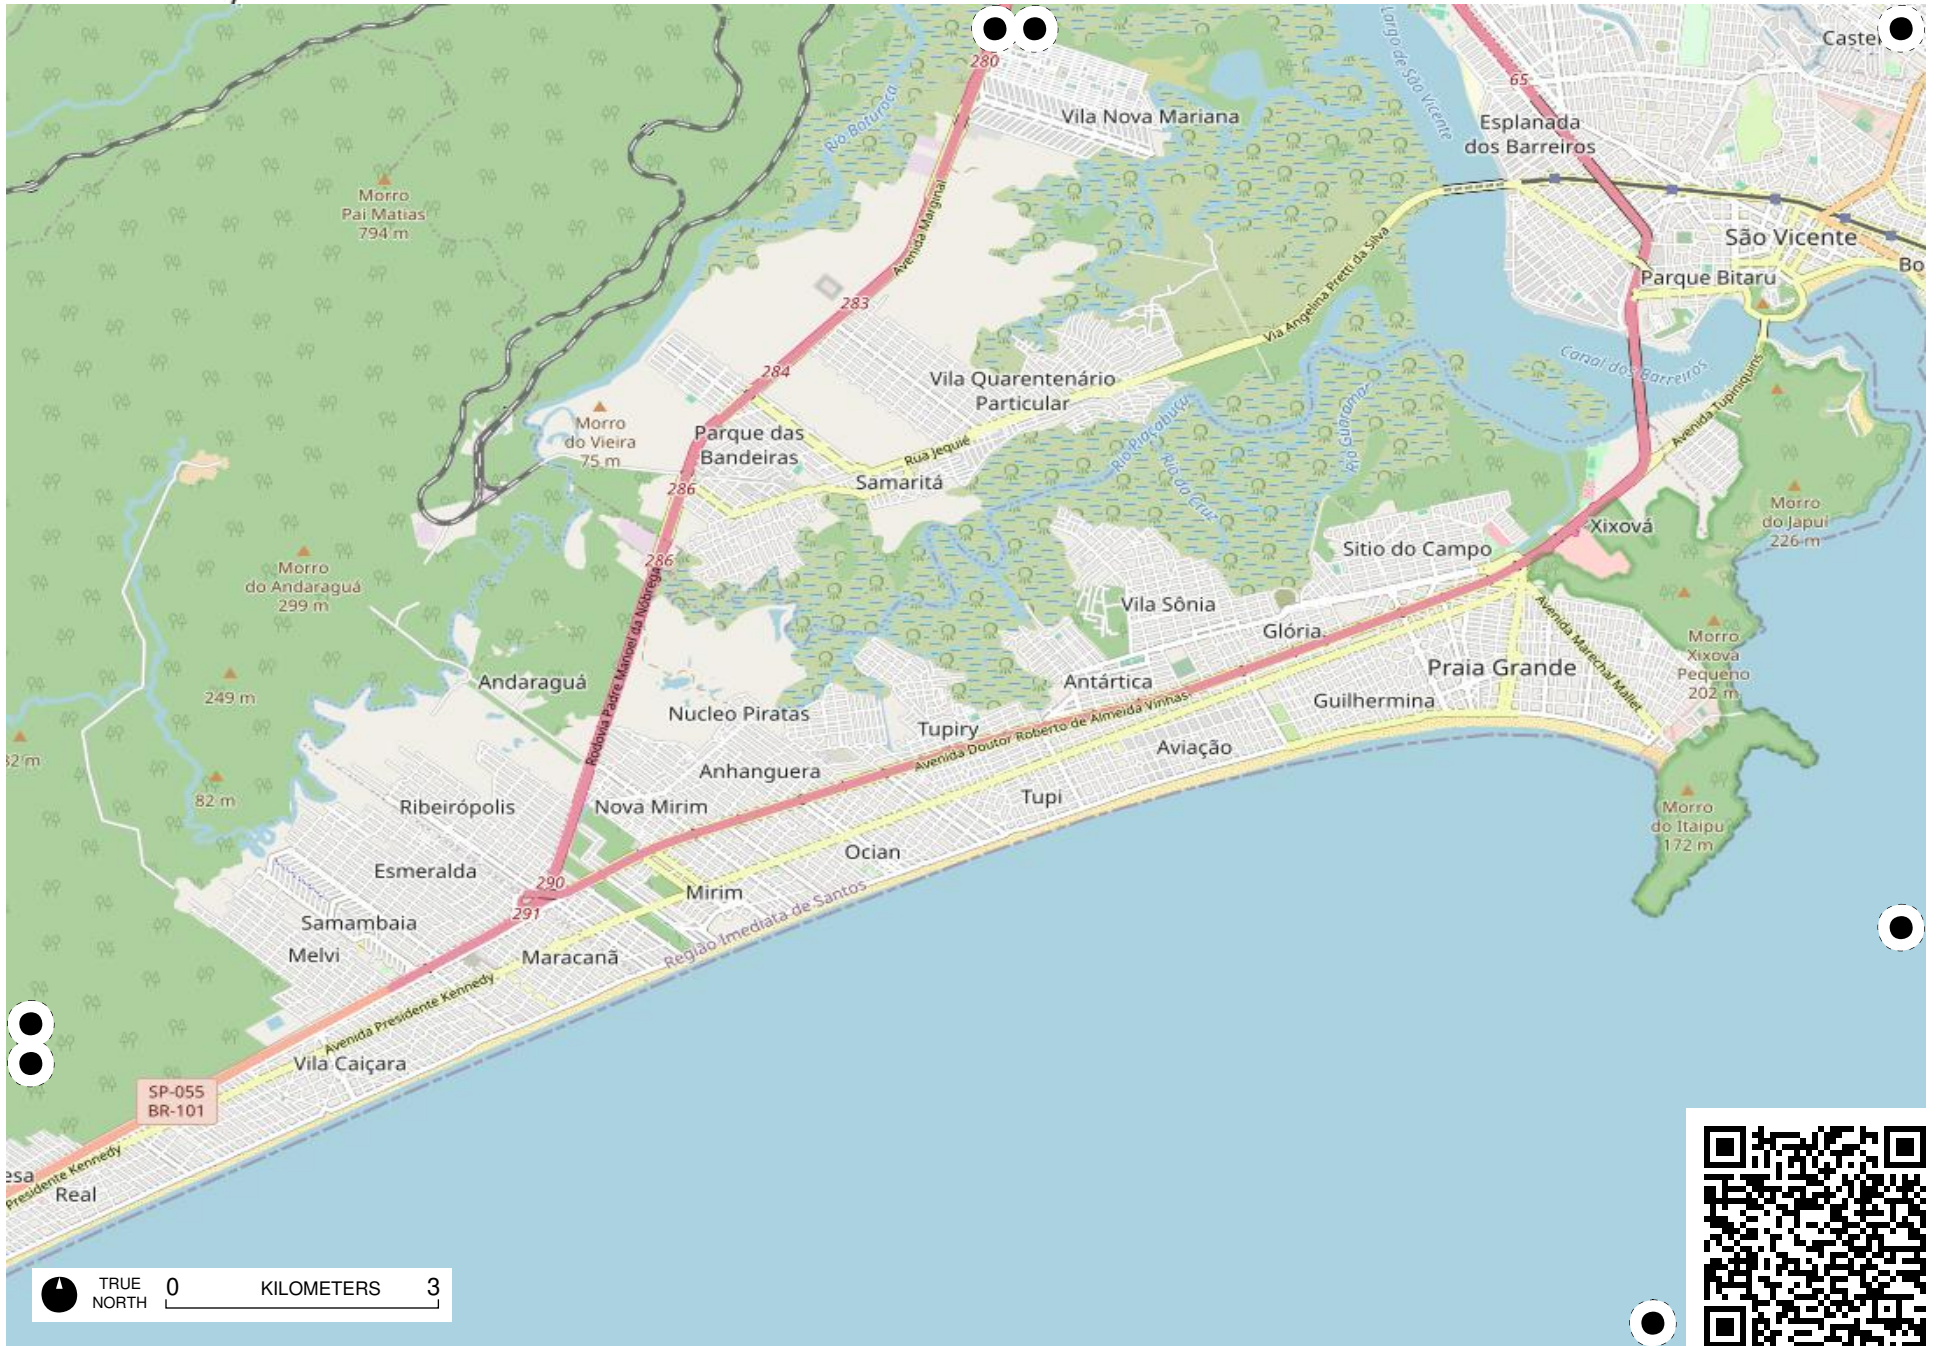

# Field Papers

Grande São Paulo

<https://fieldpapers.org/atlasses/515w2ytr/G9>

TRUE NORTH 0 KILOMETERS 3

# Field Papers

Grande São Paulo

<https://fieldpapers.org/atlas/515w2ytr/H9>

TRUE NORTH 0 KILOMETERS 3

# Field Papers

Grande São Paulo

<https://fieldpapers.org/atlas/515w2ytr/J5>

TRUE NORTH 0 KILOMETERS 3

# Field Papers

Grande São Paulo

<https://fieldpapers.org/atlas/515w2ytr/J9>

TRUE NORTH 0 KILOMETERS 3