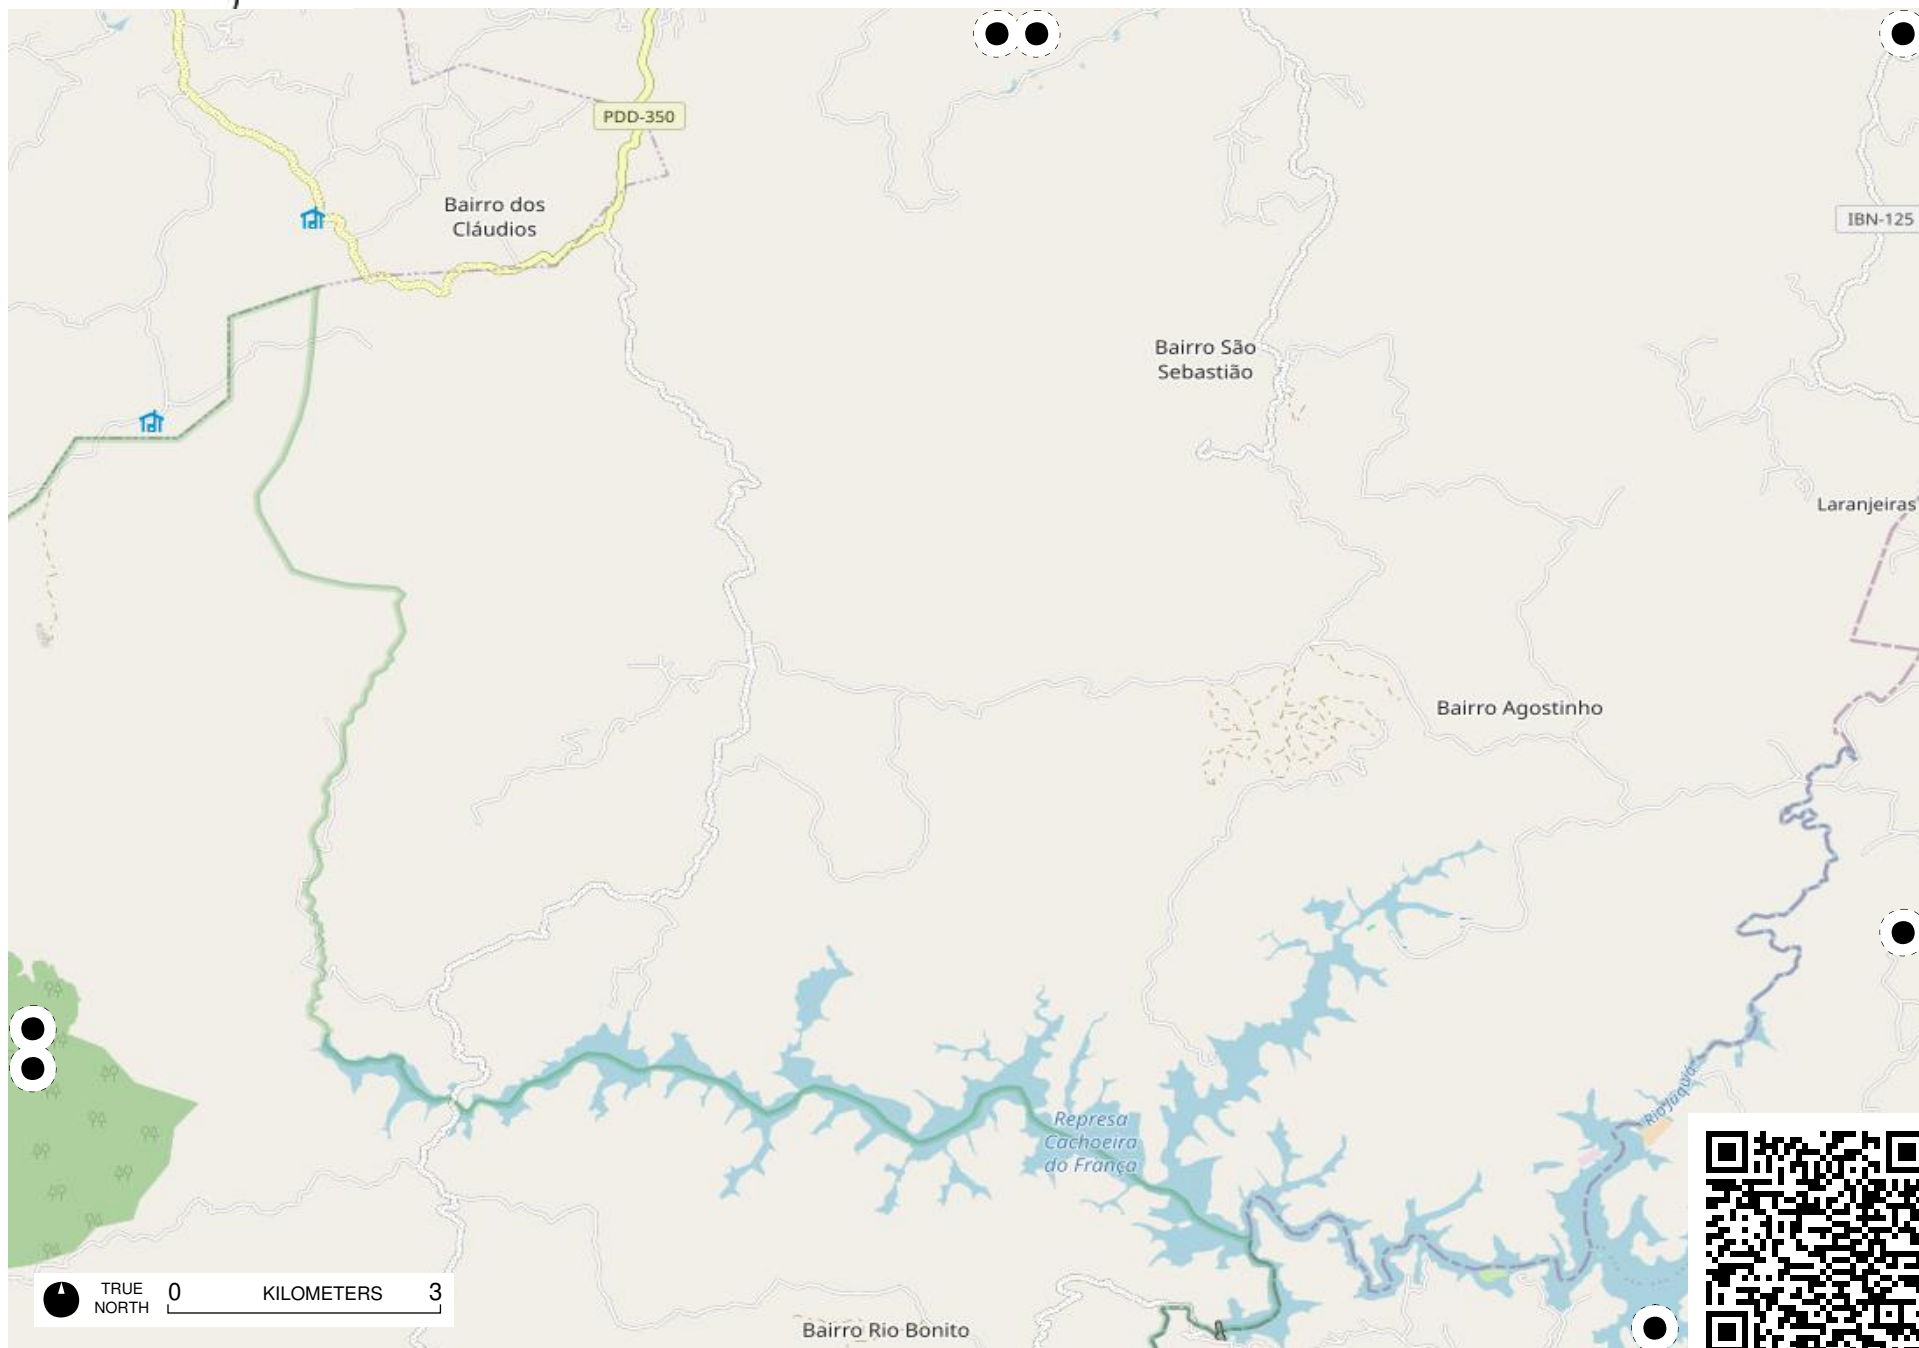

# Field Papers

Grande São Paulo

<https://fieldpapers.org/atlasses/515w2ytr/G9>

TRUE NORTH 0 KILOMETERS 3

# Field Papers

Grande São Paulo

<https://fieldpapers.org/atlas/515w2ytr/H9>

TRUE NORTH 0 KILOMETERS 3

# Field Papers

Grande São Paulo

<https://fieldpapers.org/atlas/515w2ytr/J5>

TRUE NORTH 0 KILOMETERS 3

# Field Papers

Grande São Paulo

<https://fieldpapers.org/atlas/515w2ytr/J9>

TRUE NORTH 0 KILOMETERS 3