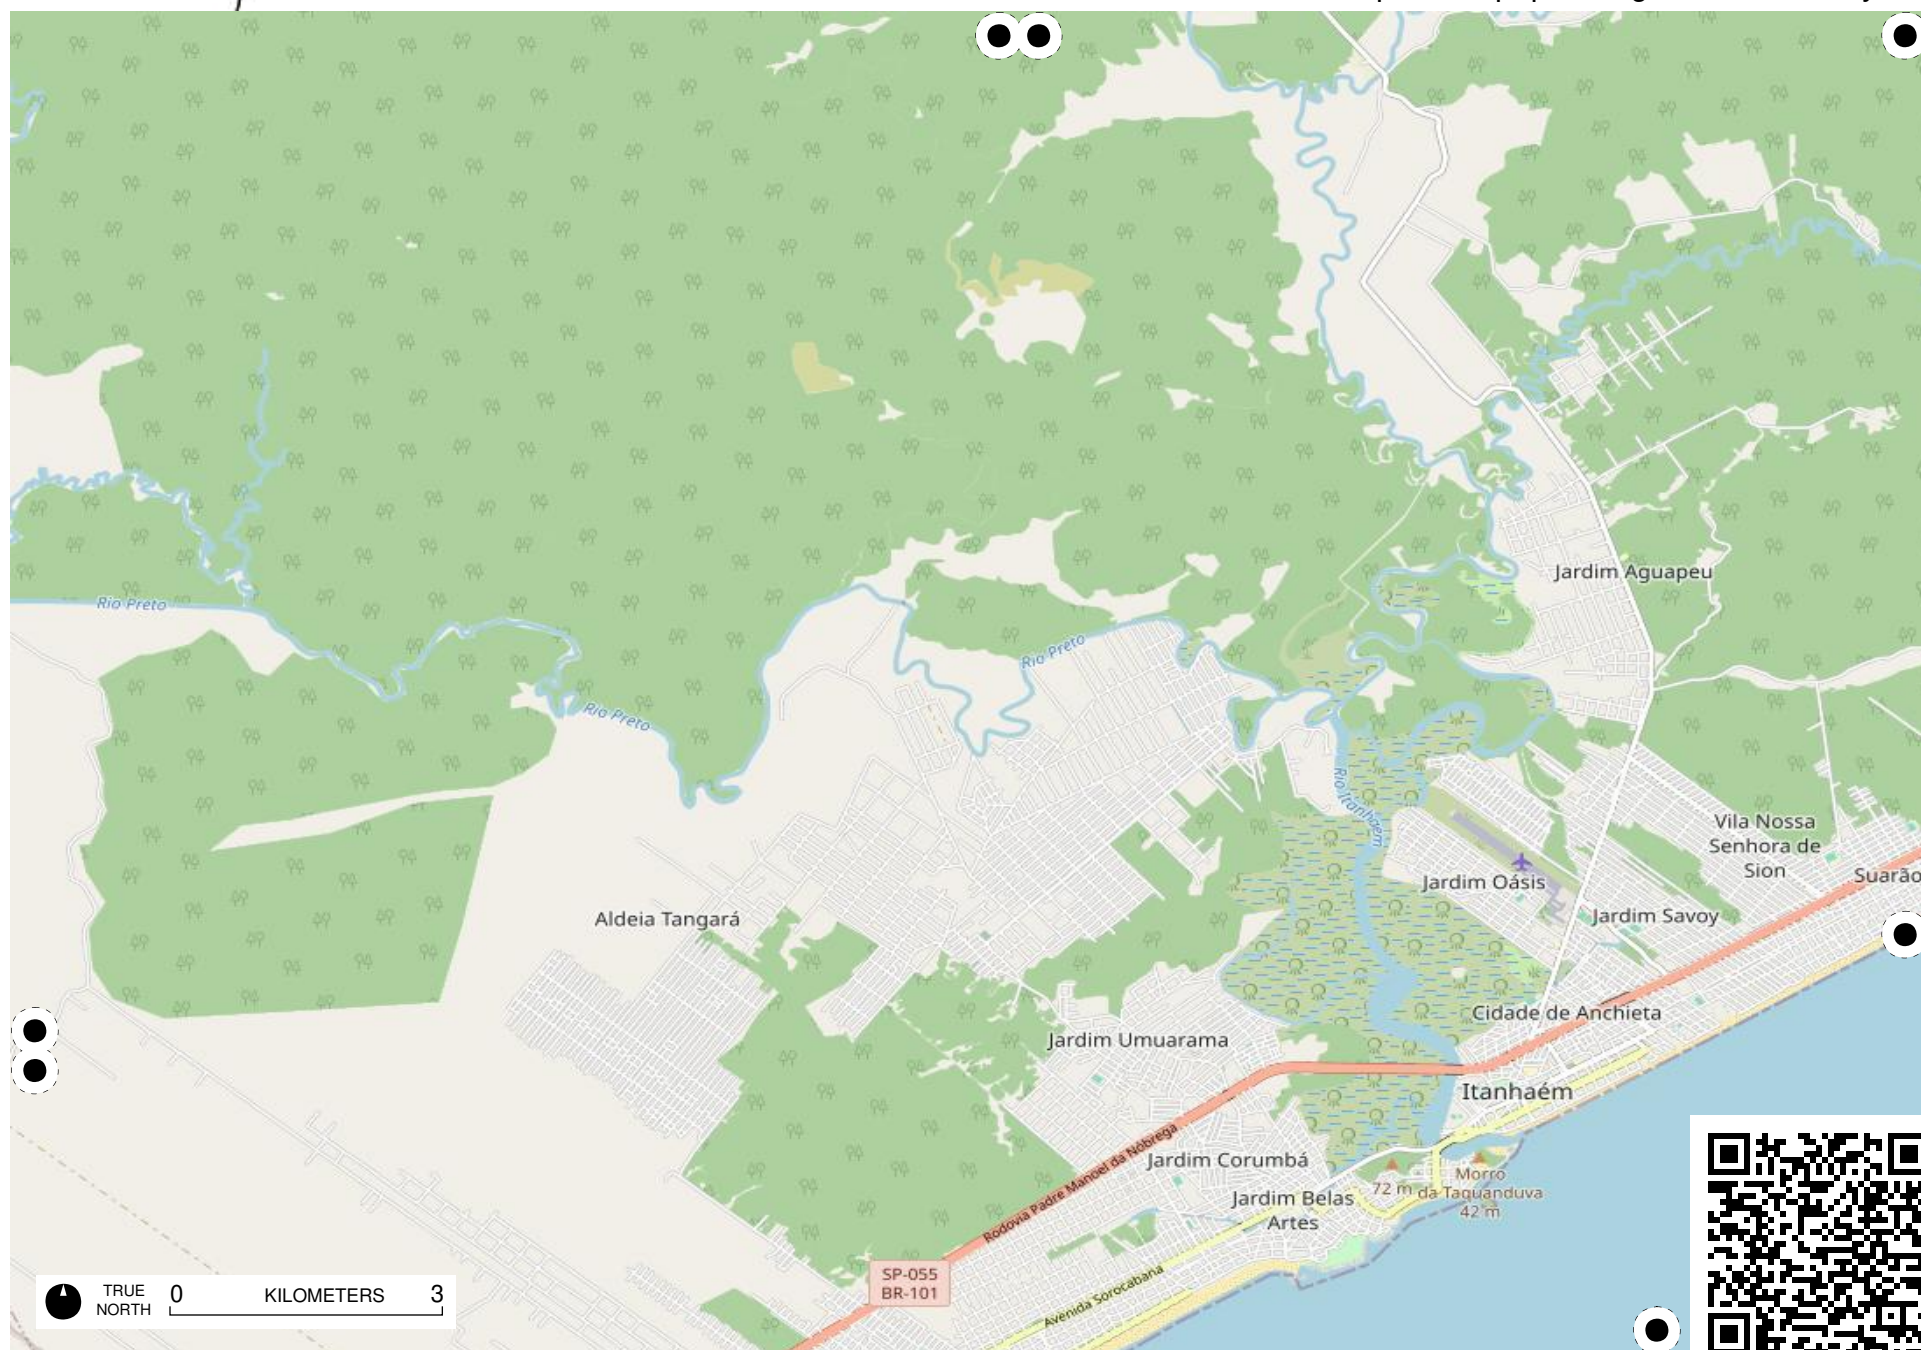

# Field Papers

Grande São Paulo

<https://fieldpapers.org/atlas/515w2ytr/H9>

TRUE NORTH 0 KILOMETERS 3

# Field Papers

Grande São Paulo

<https://fieldpapers.org/atlasses/515w2ytr/l8>

TRUE NORTH 0 KILOMETERS 3

TRUE NORTH 0 KILOMETERS 3

# Field Papers

Grande São Paulo

<https://fieldpapers.org/atlas/515w2ytr/J5>

TRUE NORTH 0 KILOMETERS 3

# Field Papers

Grande São Paulo

<https://fieldpapers.org/atlas/515w2ytr/J9>

TRUE NORTH 0 KILOMETERS 3