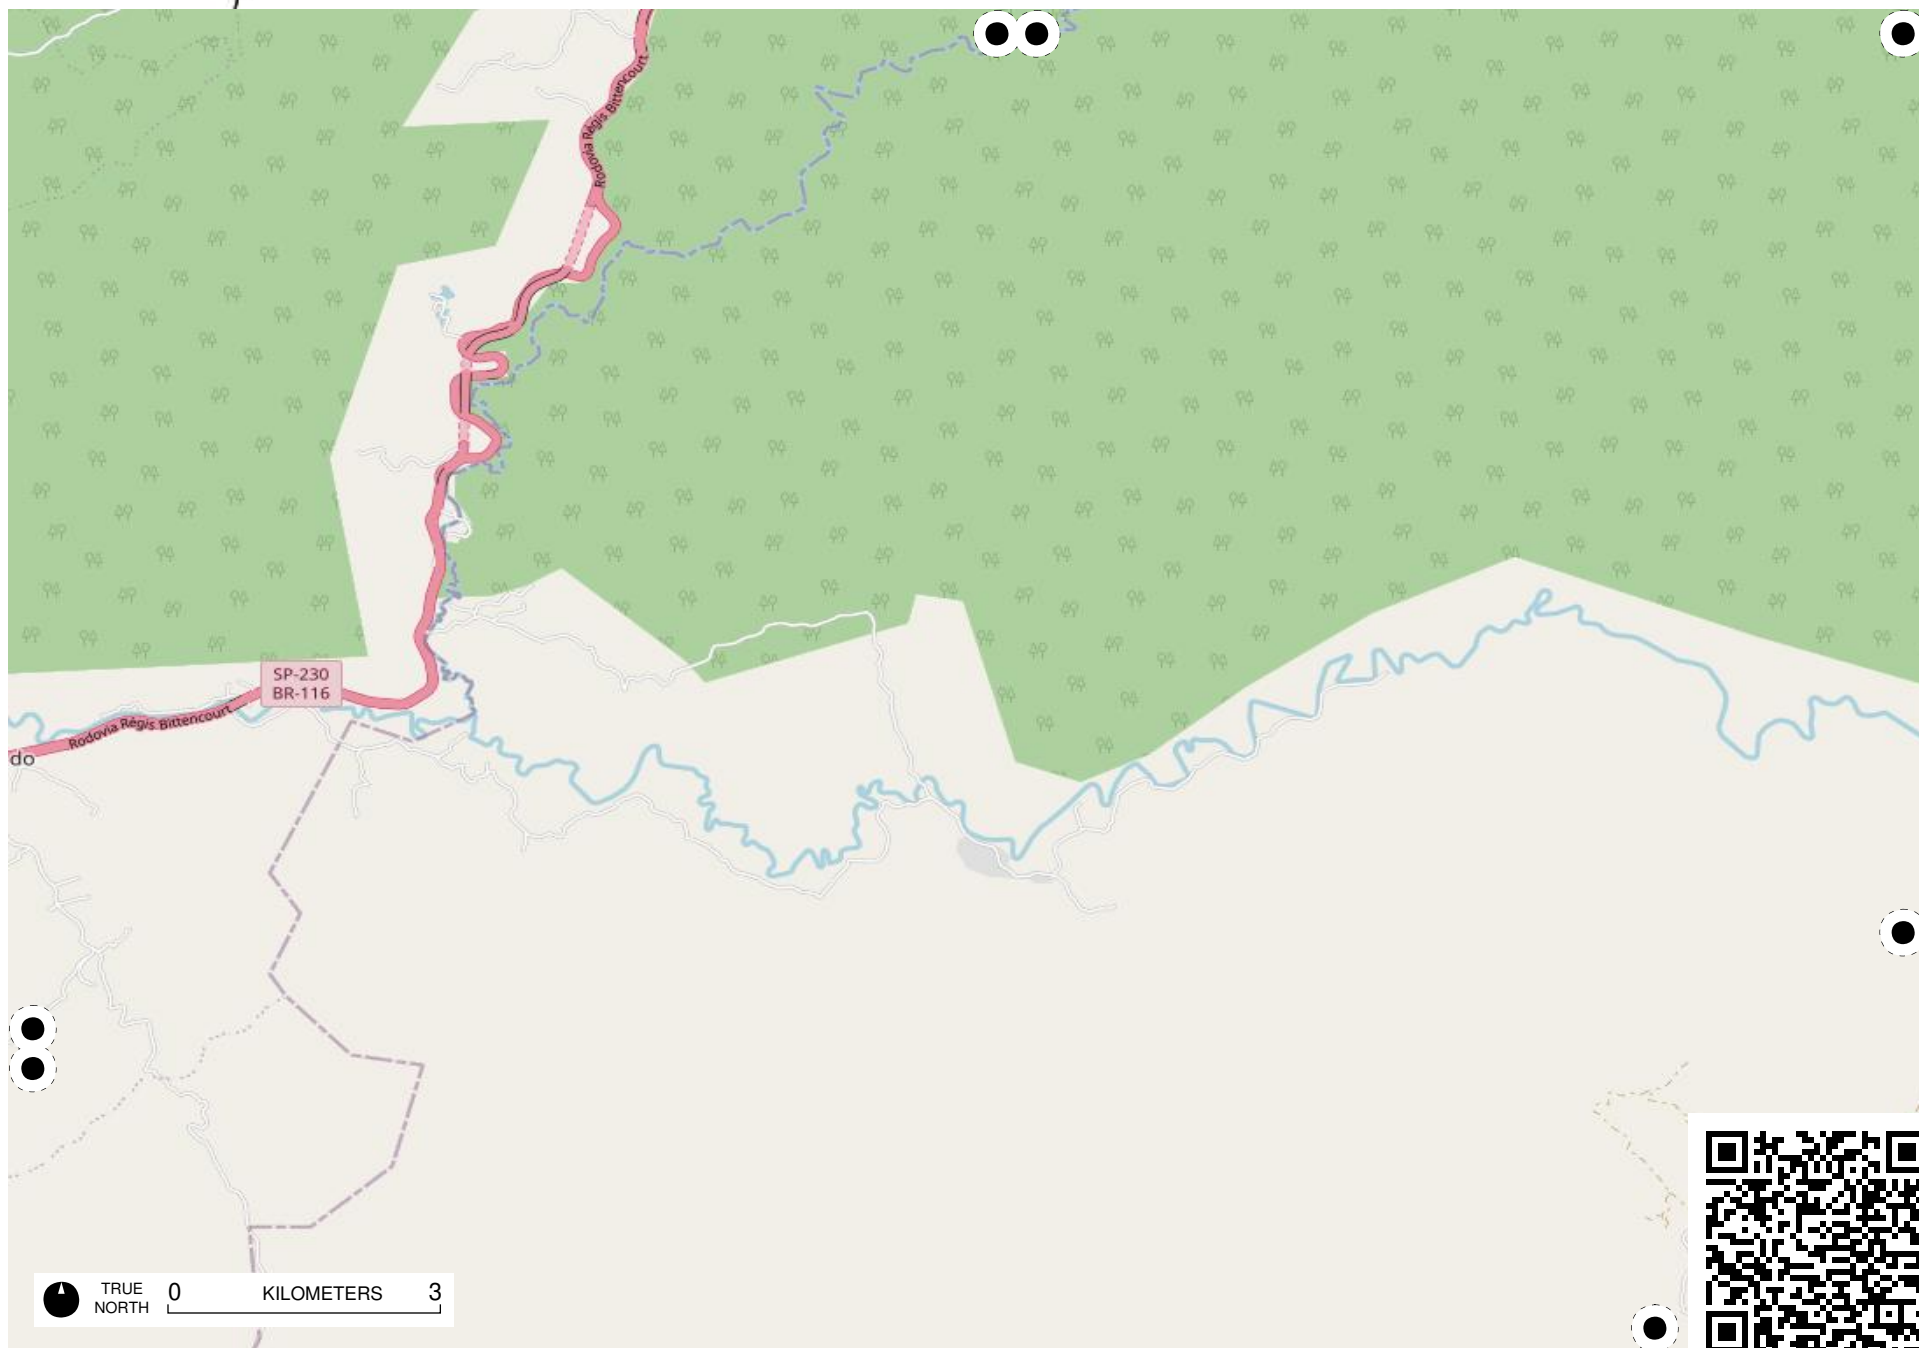

# Field Papers

Grande São Paulo

<https://fieldpapers.org/atlas/515w2ytr/H9>

TRUE NORTH 0 KILOMETERS 3

# Field Papers

Grande São Paulo

<https://fieldpapers.org/atlasses/515w2ytr/l8>

TRUE NORTH 0 KILOMETERS 3

TRUE NORTH 0 KILOMETERS 3

# Field Papers

Grande São Paulo

<https://fieldpapers.org/atlas/515w2ytr/J5>

TRUE NORTH 0 KILOMETERS 3

# Field Papers

Grande São Paulo

<https://fieldpapers.org/atlas/515w2ytr/J9>

TRUE NORTH 0 KILOMETERS 3