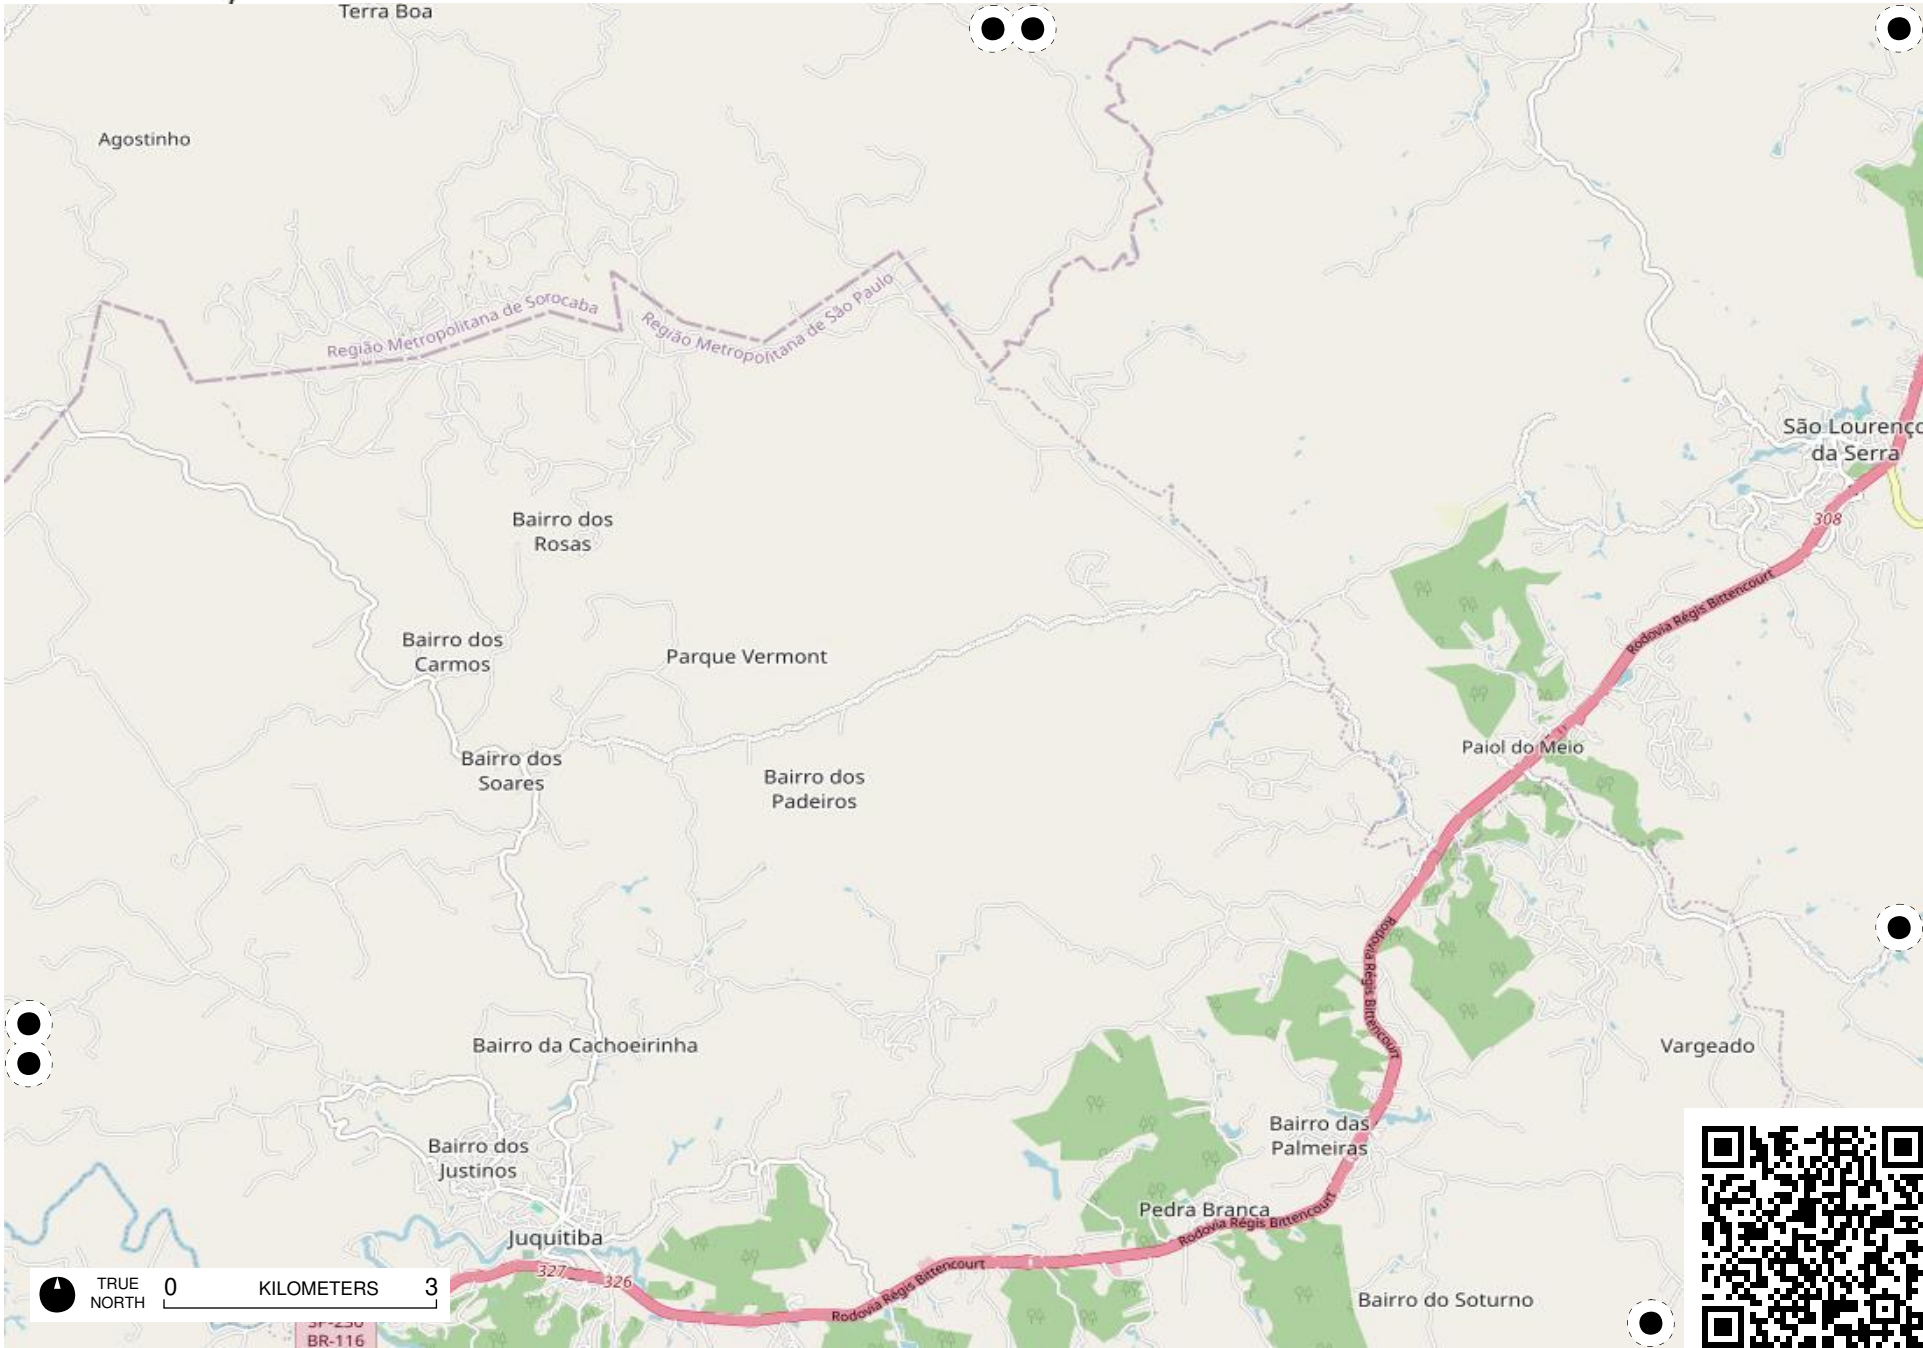

# Field Papers

Grande São Paulo

<https://fieldpapers.org/atlasses/515w2ytr/G9>

TRUE NORTH 0 KILOMETERS 3

# Field Papers

Grande São Paulo

<https://fieldpapers.org/atlas/515w2ytr/H9>

TRUE NORTH 0 KILOMETERS 3

# Field Papers

Grande São Paulo

<https://fieldpapers.org/atlas/515w2ytr/J5>

TRUE NORTH 0 KILOMETERS 3

# Field Papers

Grande São Paulo

<https://fieldpapers.org/atlas/515w2ytr/J9>

TRUE NORTH 0 KILOMETERS 3