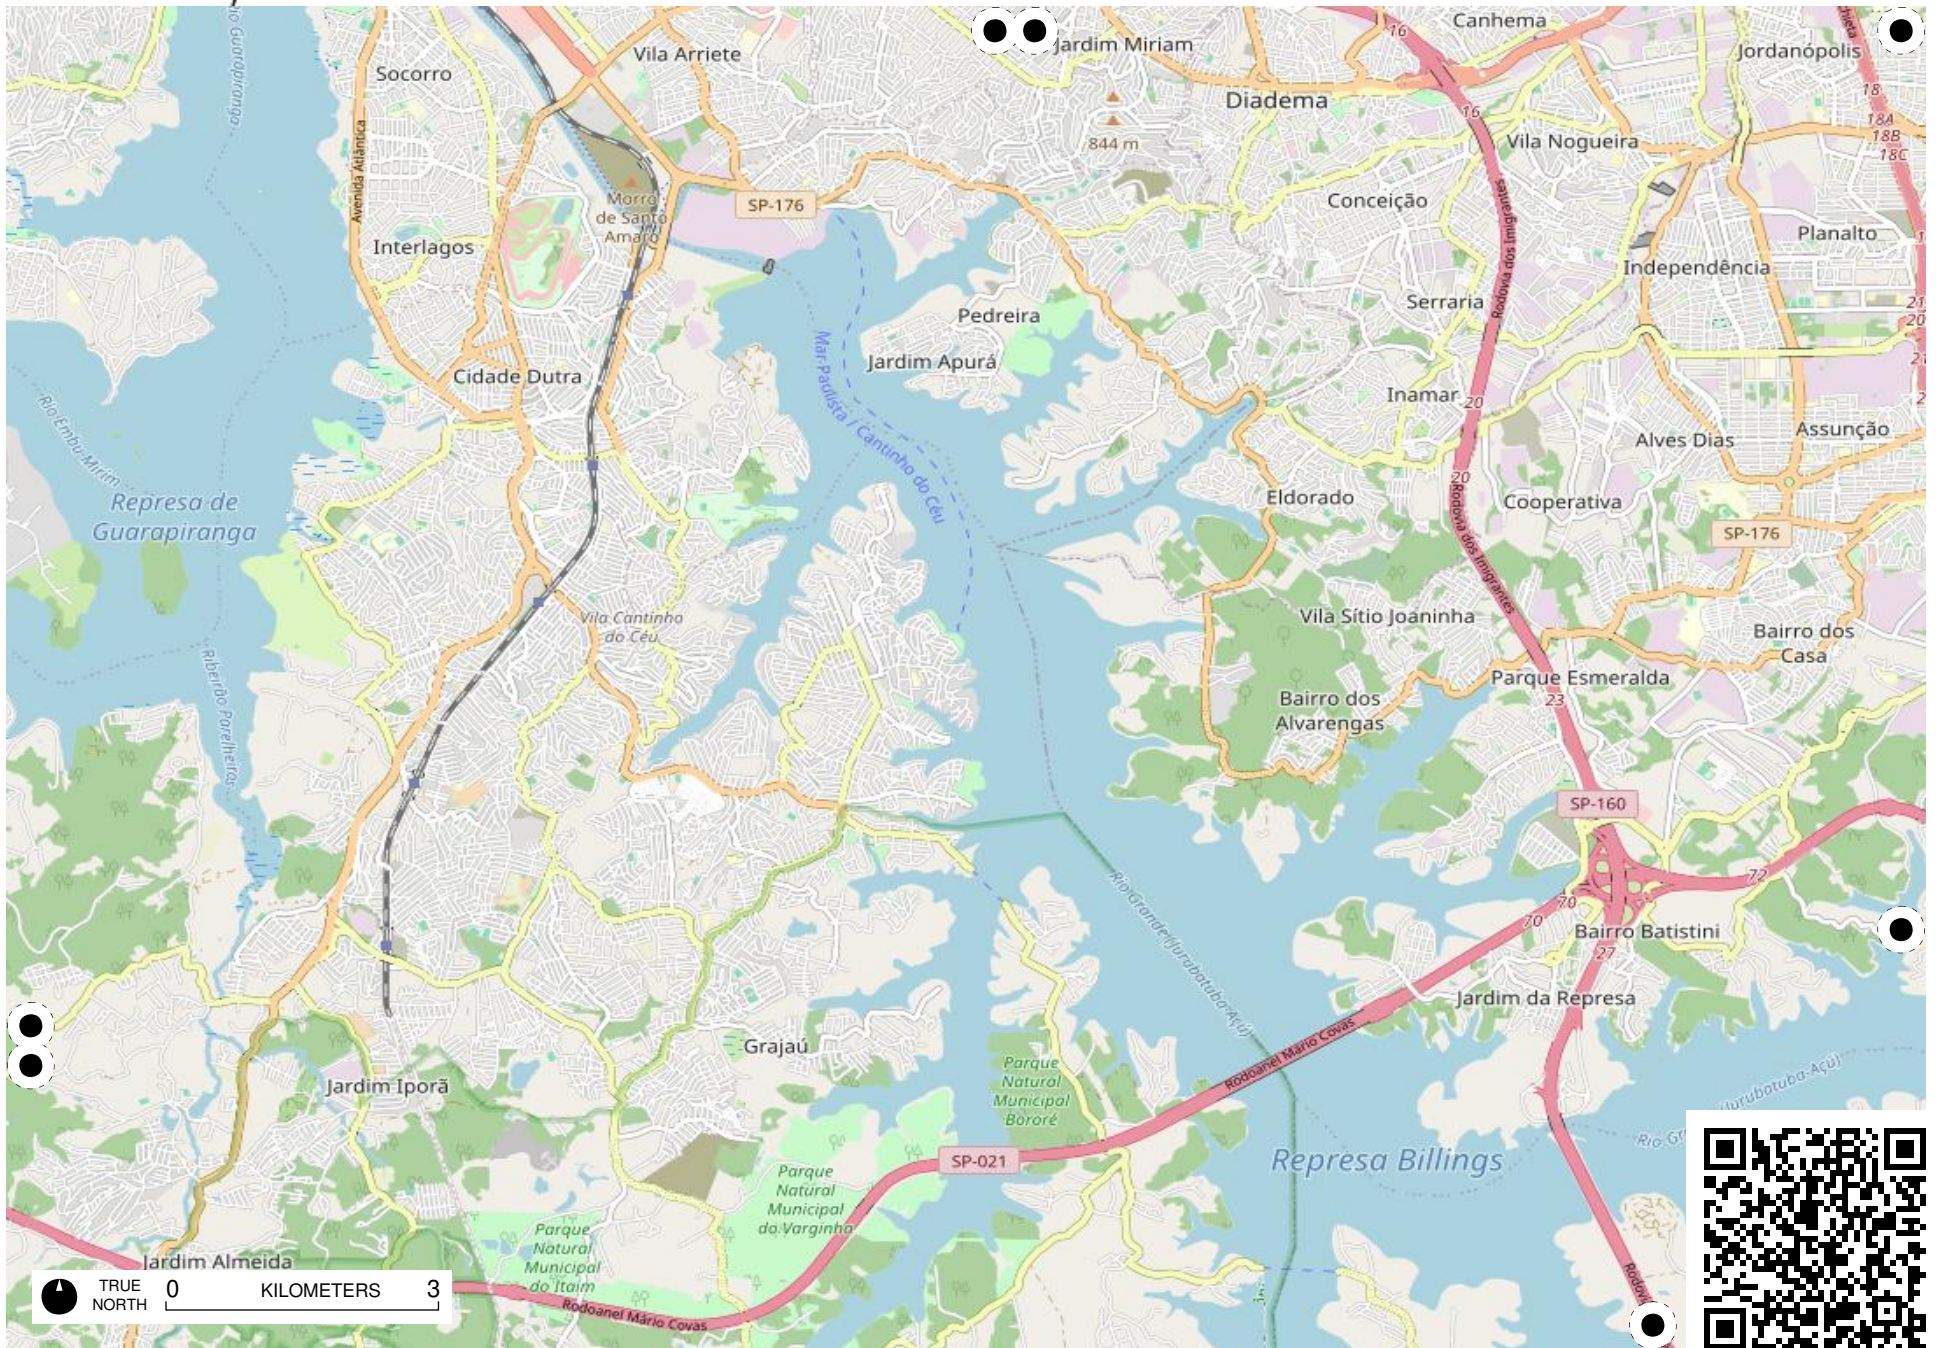

# Field Papers

Grande São Paulo

<https://fieldpapers.org/atlasses/515w2ytr/G9>

TRUE NORTH 0 KILOMETERS 3

# Field Papers

Grande São Paulo

<https://fieldpapers.org/atlas/515w2ytr/H9>

TRUE NORTH 0 KILOMETERS 3

# Field Papers

Grande São Paulo

<https://fieldpapers.org/atlas/515w2ytr/J5>

TRUE NORTH 0 KILOMETERS 3

# Field Papers

Grande São Paulo

<https://fieldpapers.org/atlas/515w2ytr/J9>

TRUE NORTH 0 KILOMETERS 3