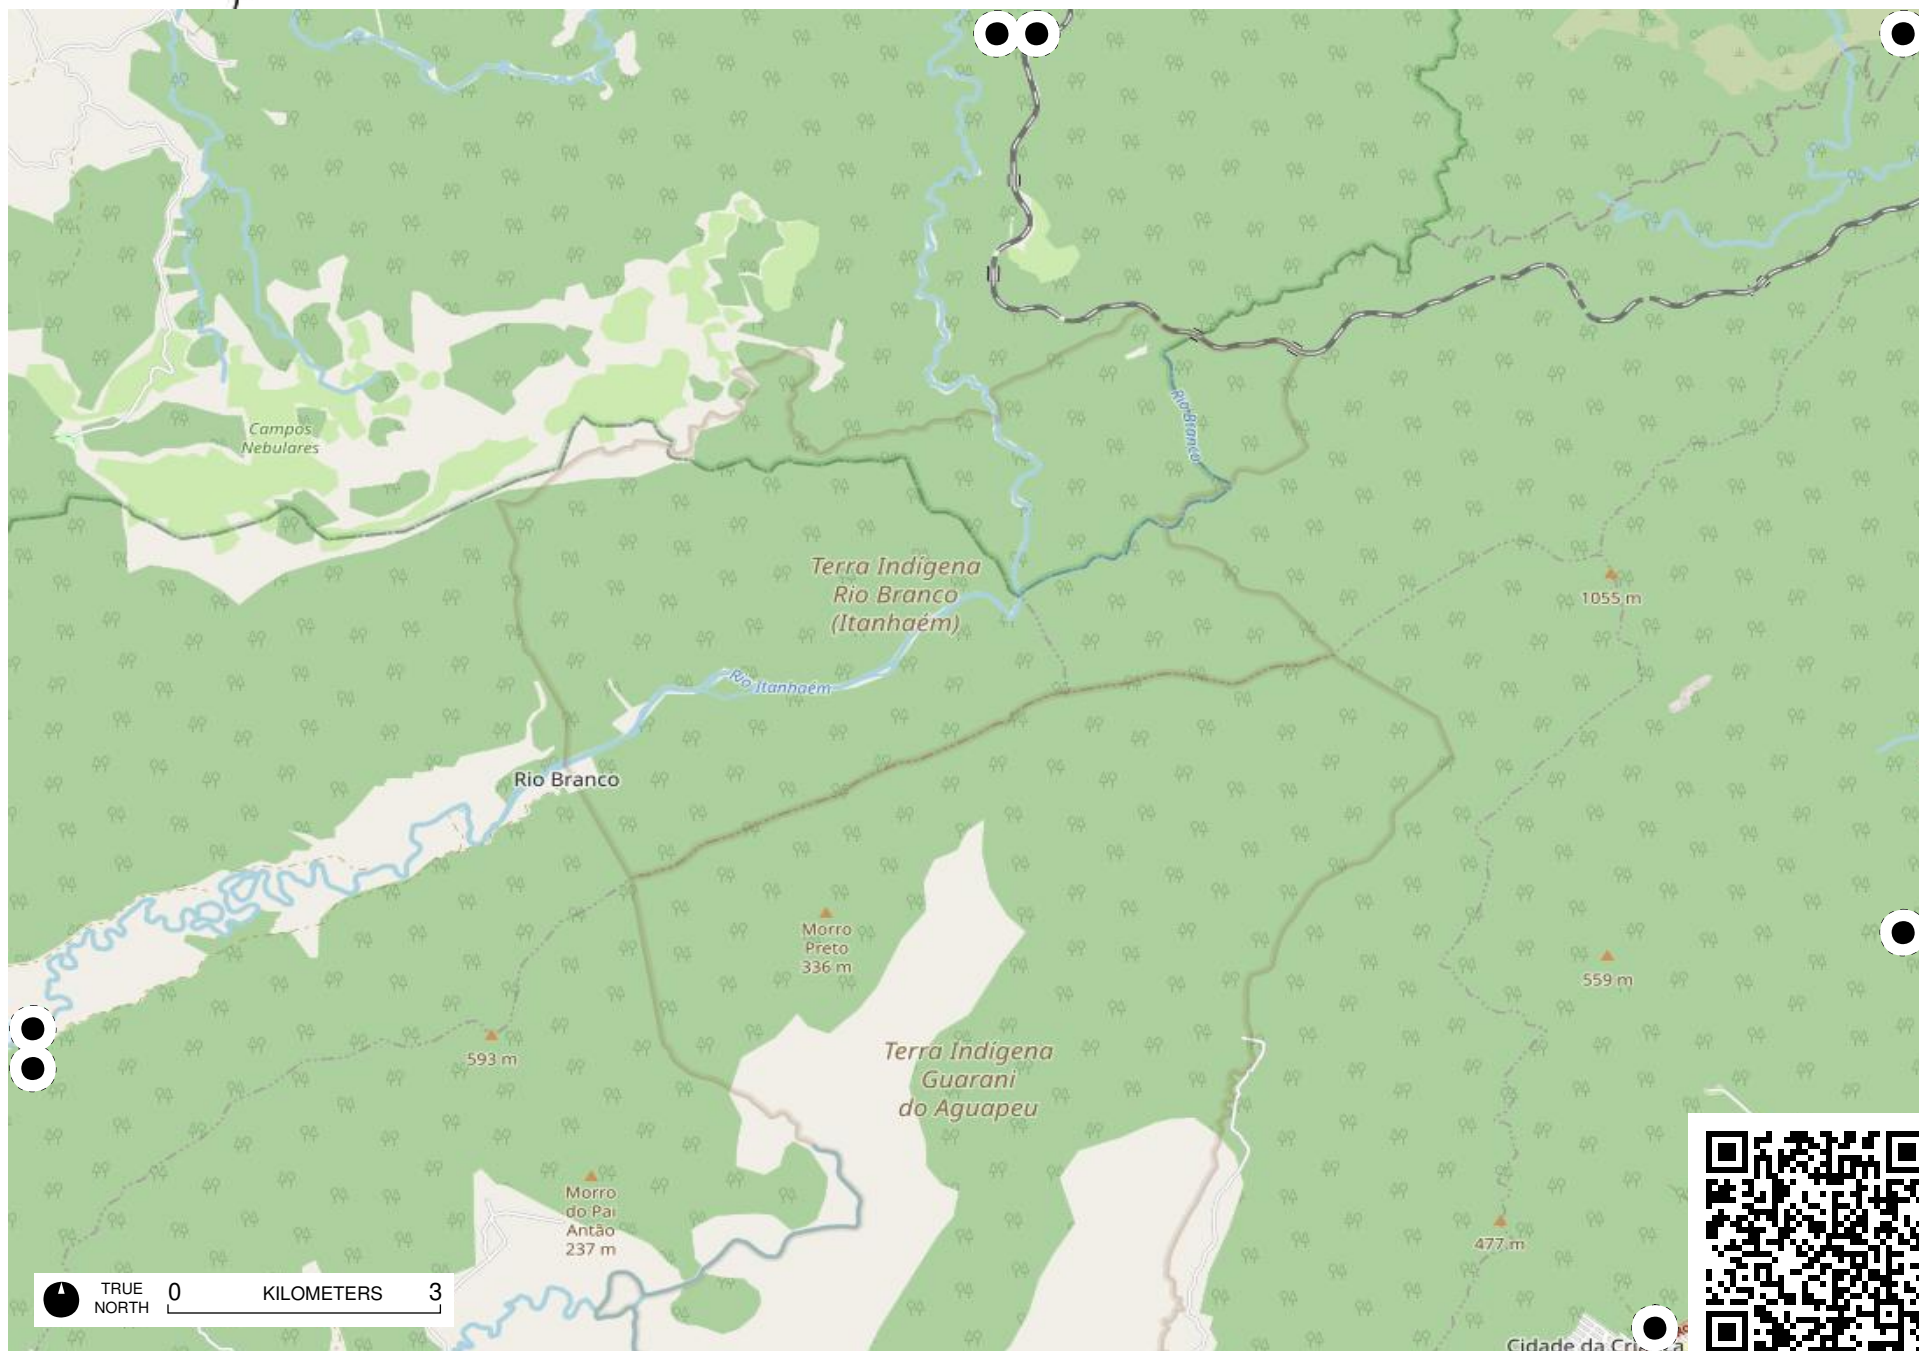

# Field Papers

Grande São Paulo

<https://fieldpapers.org/atlasses/515w2ytr/G9>

TRUE NORTH 0 KILOMETERS 3

# Field Papers

Grande São Paulo

<https://fieldpapers.org/atlas/515w2ytr/H9>

TRUE NORTH 0 KILOMETERS 3

# Field Papers

Grande São Paulo

<https://fieldpapers.org/atlas/515w2ytr/J5>

TRUE NORTH 0 KILOMETERS 3

# Field Papers

Grande São Paulo

<https://fieldpapers.org/atlas/515w2ytr/J9>

TRUE NORTH 0 KILOMETERS 3