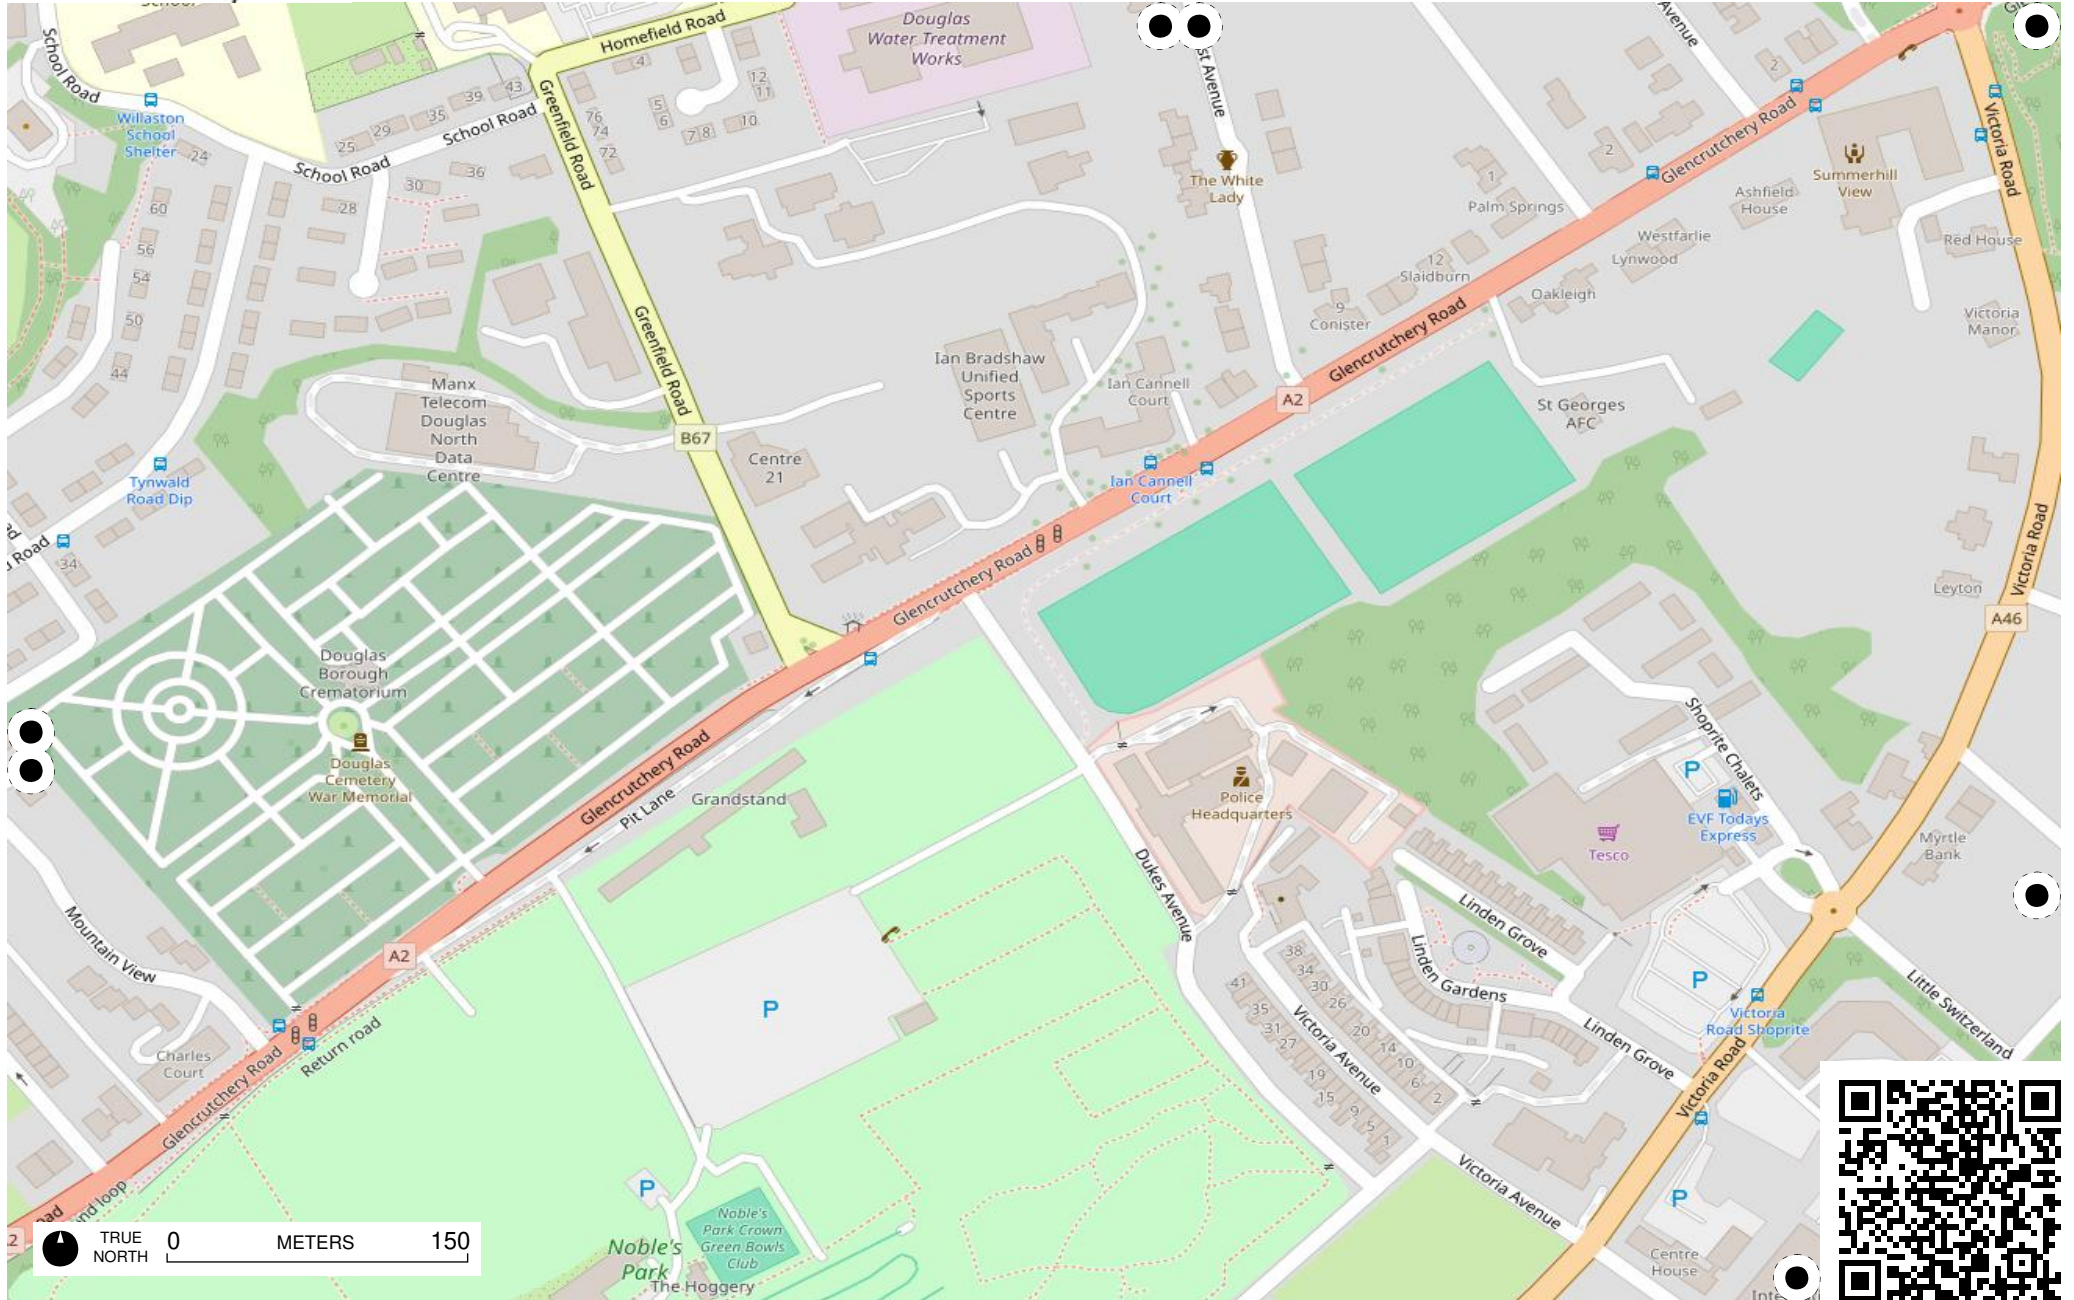

TRUE NORTH 0 METERS 150

Field Papers

Untitled

<https://fieldpapers.org/atlas/512b6ruy/B1>

TRUE NORTH 0 METERS 150

Field Papers

Untitled

<https://fieldpapers.org/atlasses/512b6ruy/D6>

Douglas
Bay

TRUE NORTH 0 METERS 150