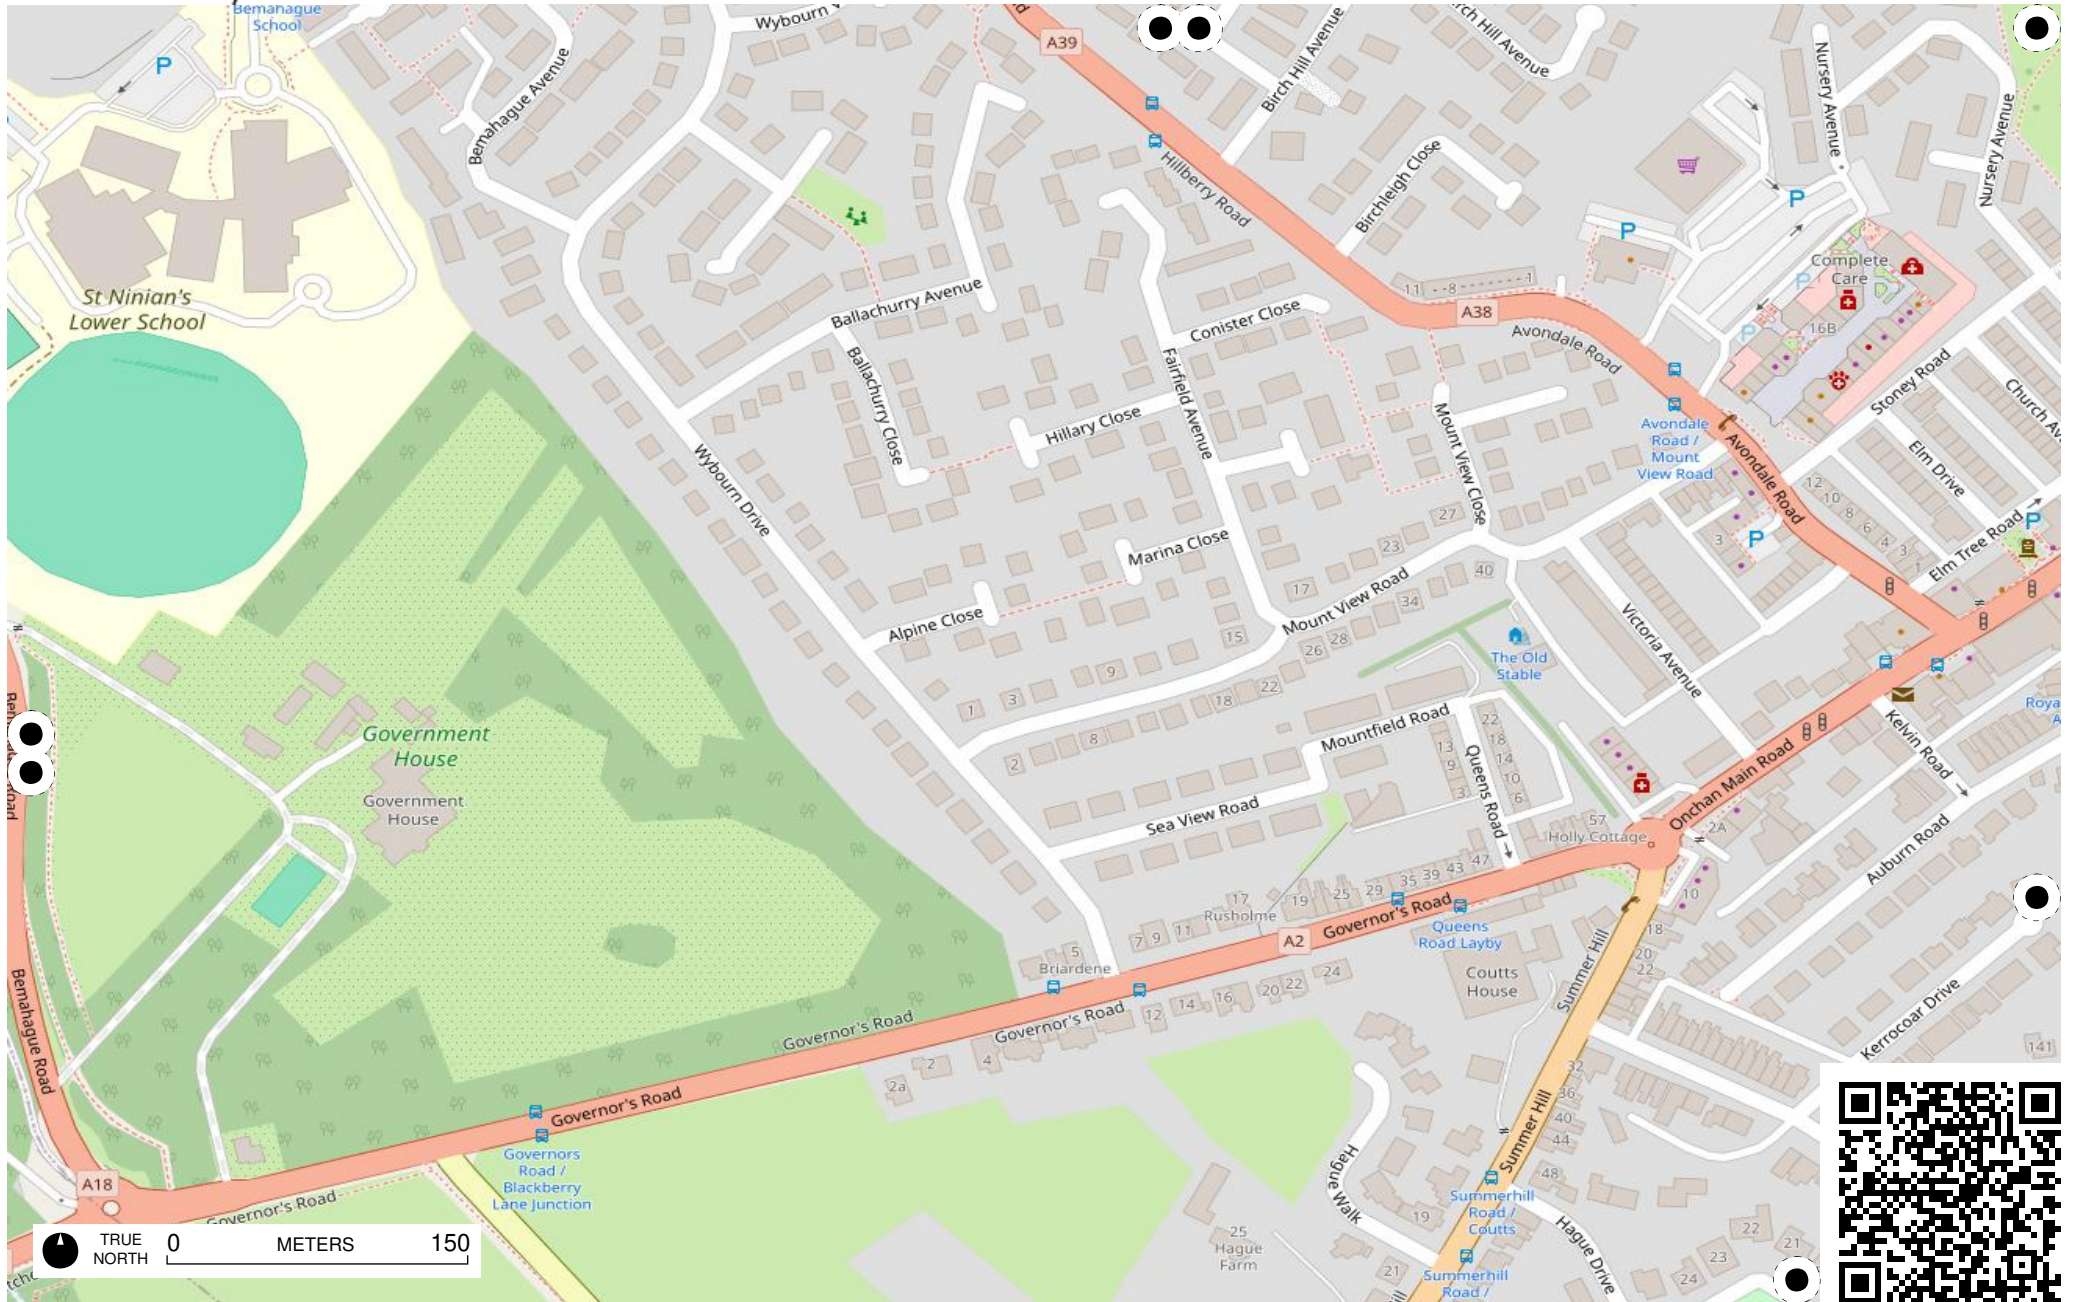

TRUE NORTH 0 METERS 150

Field Papers

Untitled

<https://fieldpapers.org/atlas/512b6ruy/B1>

TRUE NORTH 0 METERS 150

Field Papers

Untitled

<https://fieldpapers.org/atlasses/512b6ruy/D6>

Douglas
Bay

TRUE NORTH 0 METERS 150