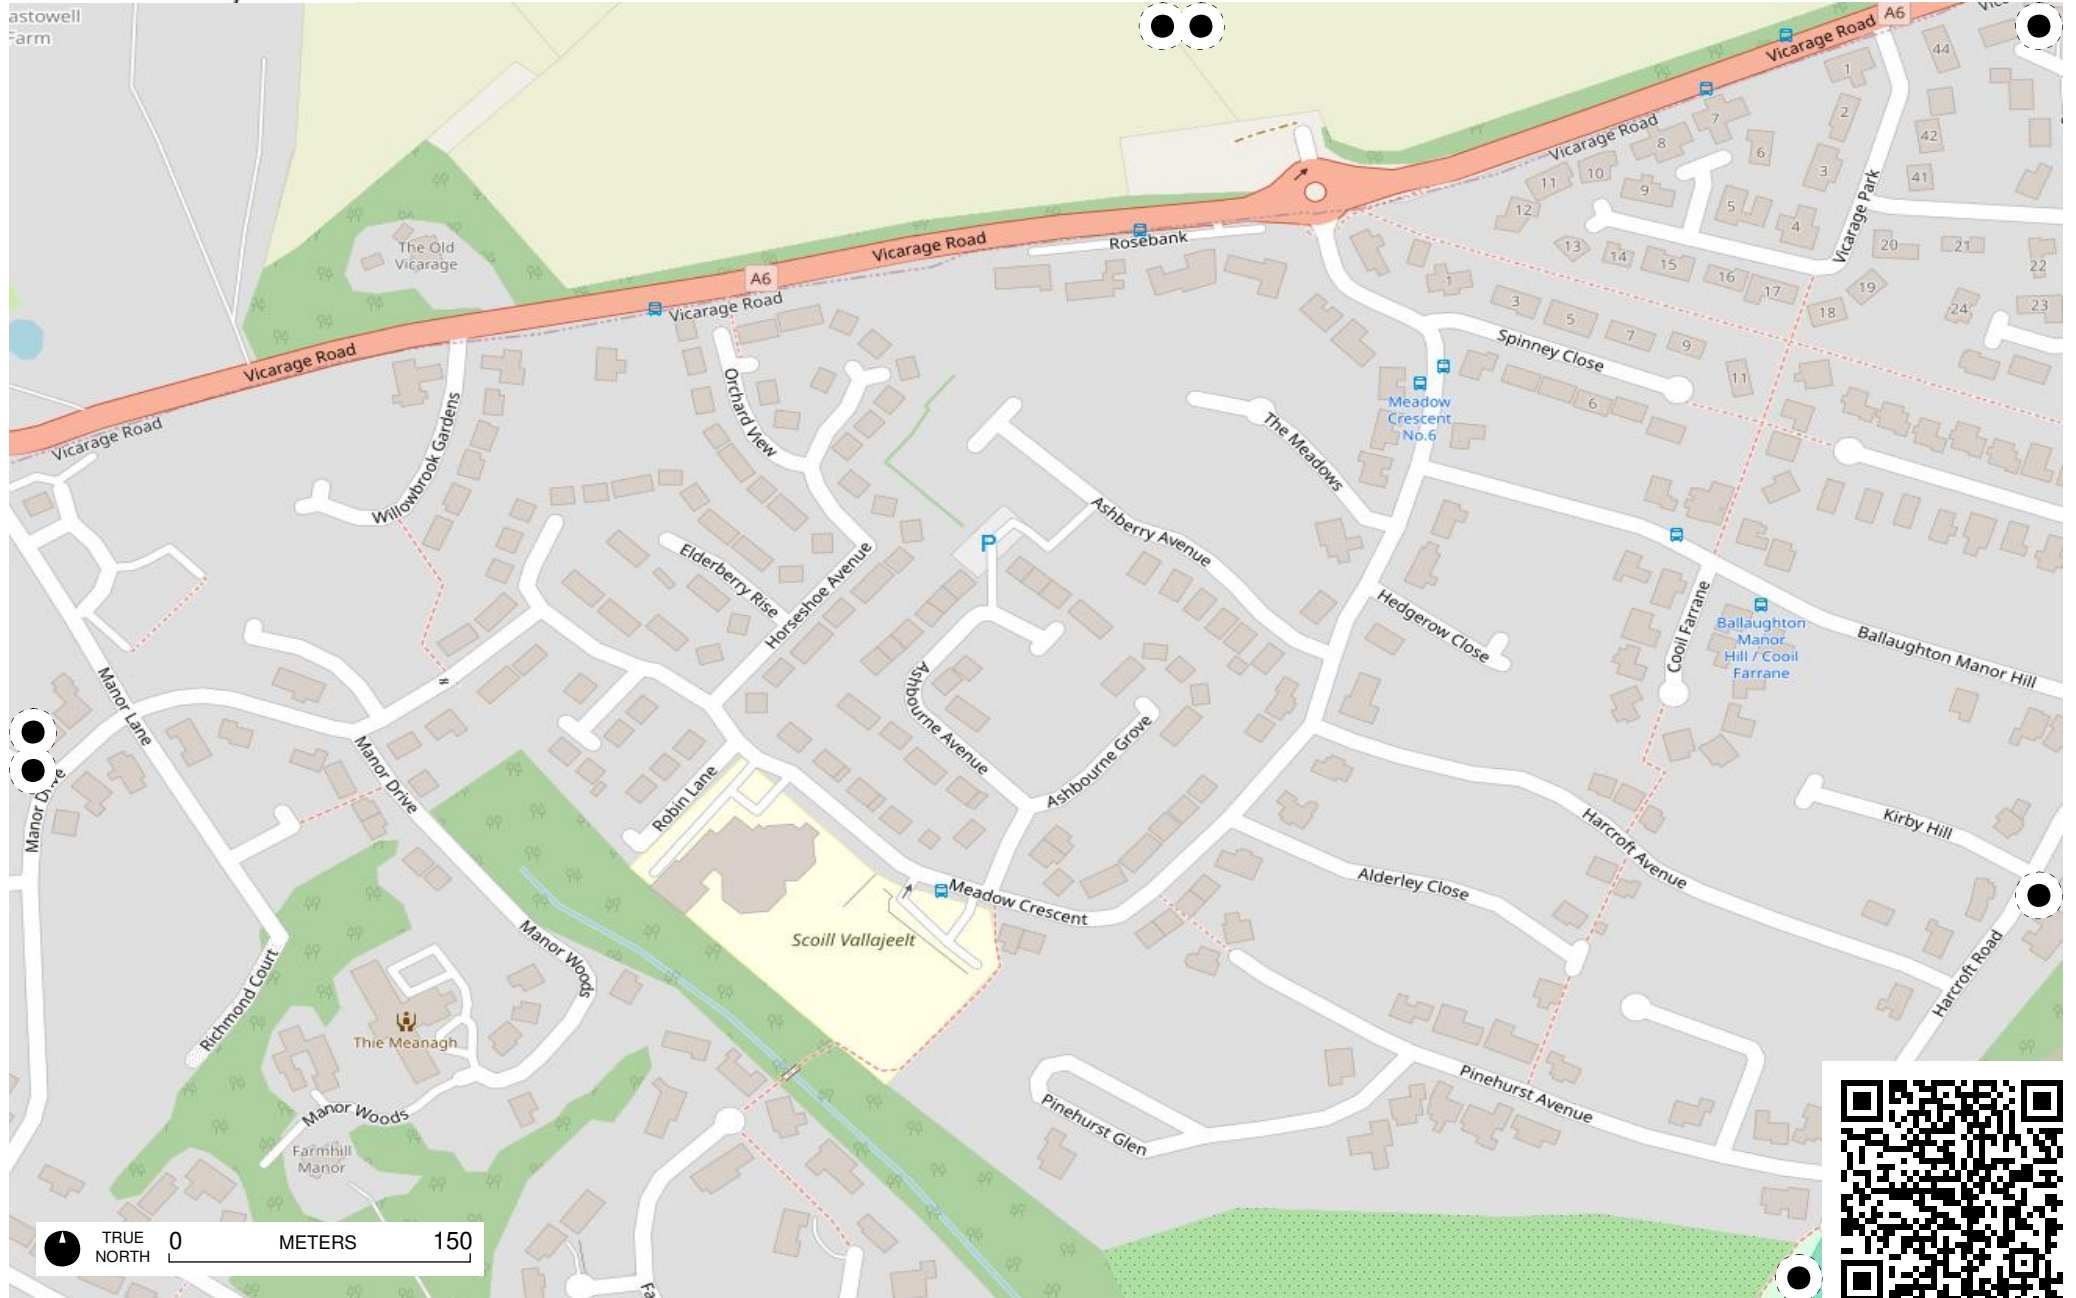

TRUE NORTH 0 METERS 150

Field Papers

Untitled

<https://fieldpapers.org/atlas/512b6ruy/B1>

TRUE NORTH 0 METERS 150

Field Papers

Untitled

<https://fieldpapers.org/atlasses/512b6ruy/D6>

Douglas
Bay

TRUE NORTH 0 METERS 150