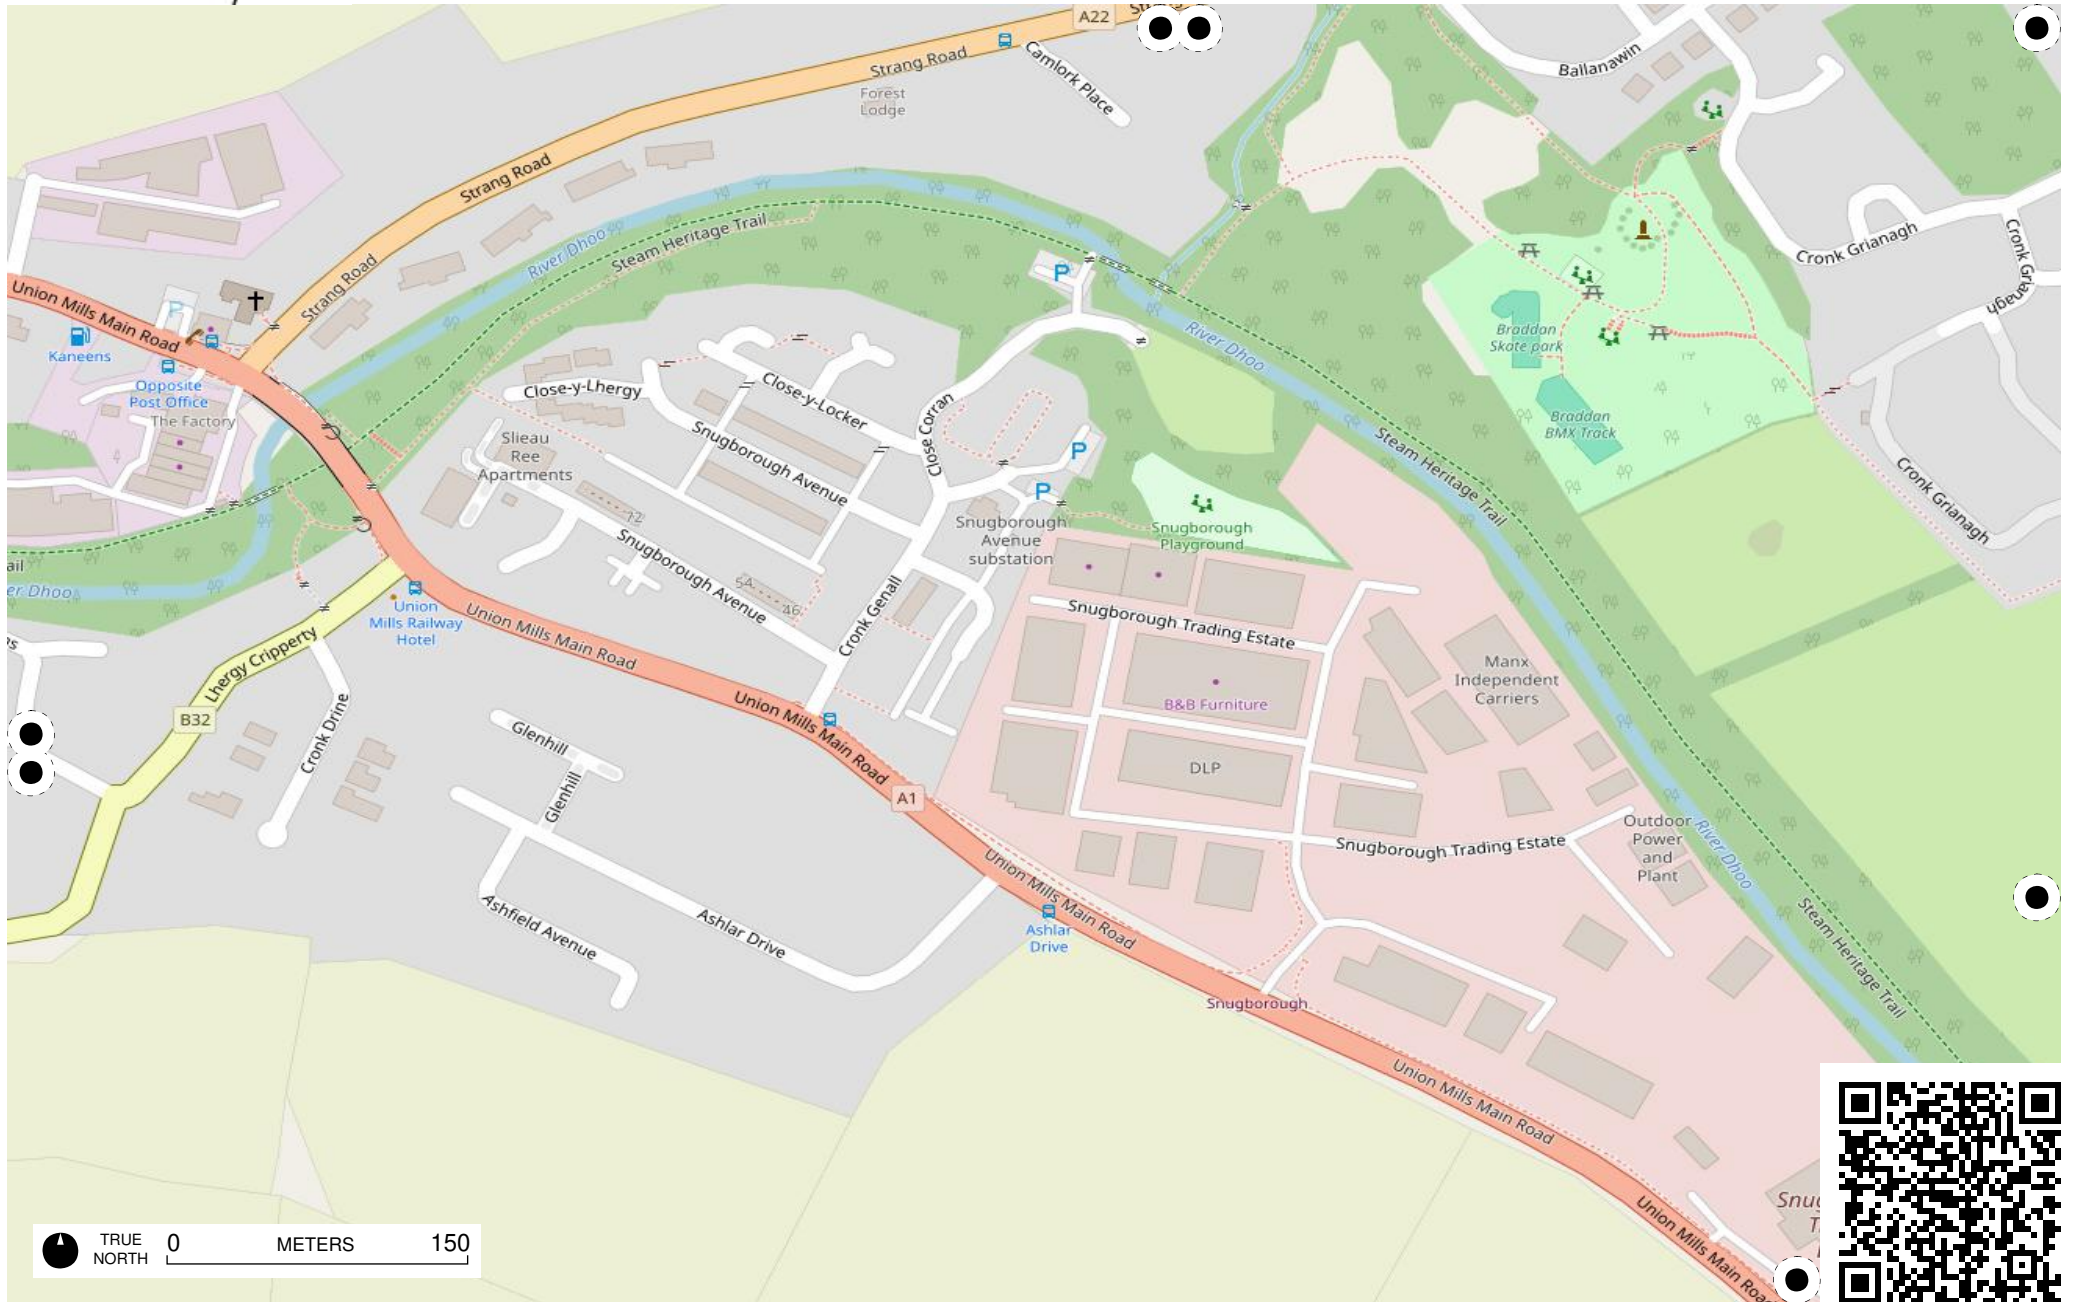

TRUE NORTH 0 METERS 150

Field Papers

Untitled

<https://fieldpapers.org/atlas/512b6ruy/B1>

TRUE NORTH 0 METERS 150

Field Papers

Untitled

<https://fieldpapers.org/atlasses/512b6ruy/D6>

Douglas
Bay

TRUE NORTH 0 METERS 150