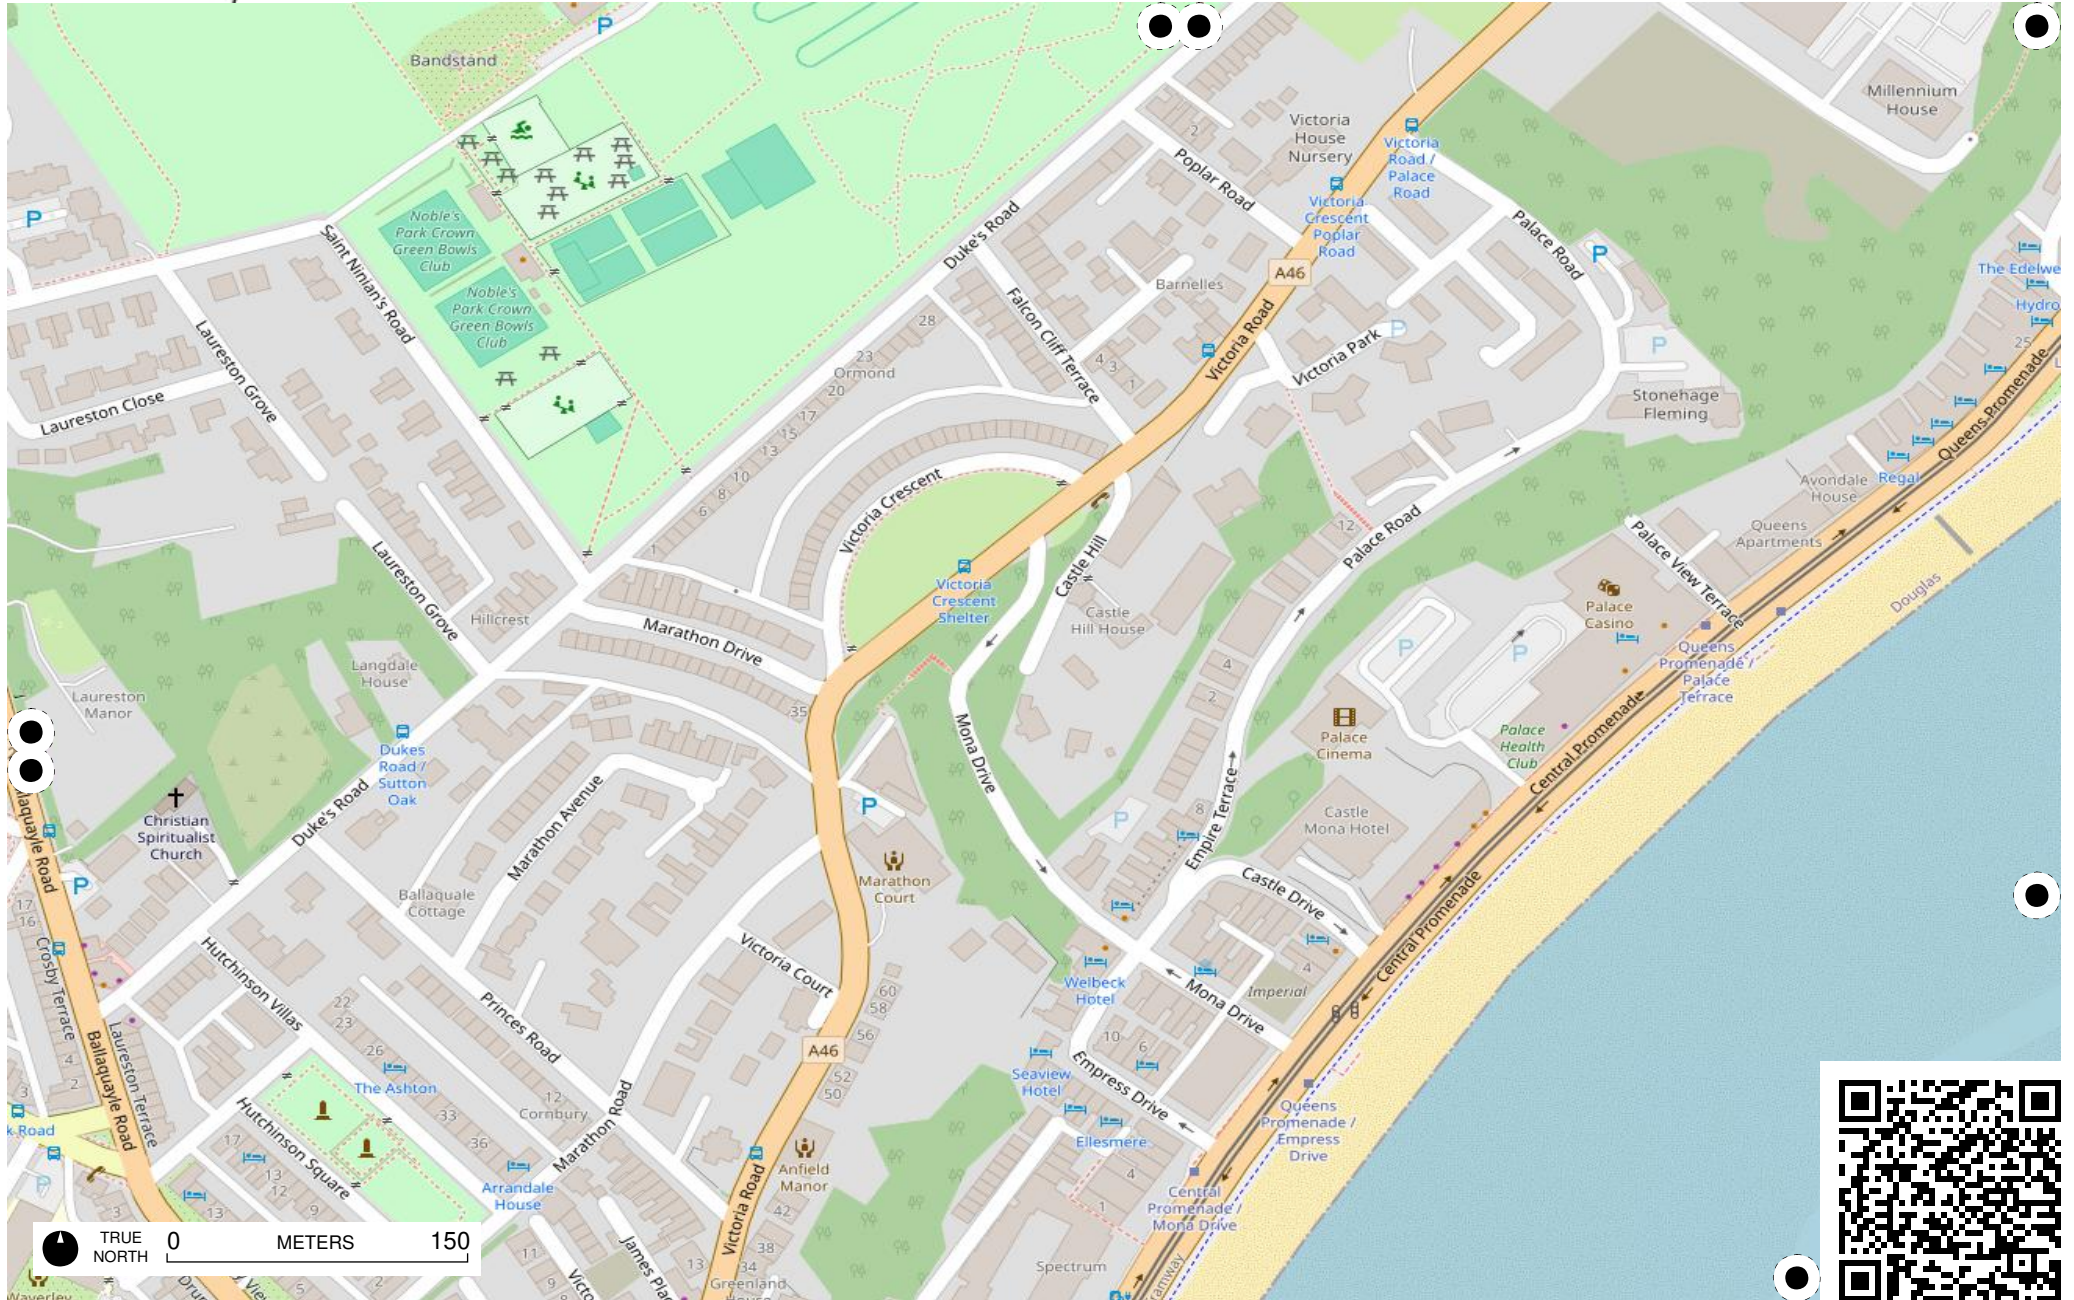

TRUE NORTH 0 METERS 150

Field Papers

Untitled

<https://fieldpapers.org/atlas/512b6ruy/B1>

TRUE NORTH 0 METERS 150

Field Papers

Untitled

<https://fieldpapers.org/atlasses/512b6ruy/D6>

Douglas
Bay

TRUE NORTH 0 METERS 150