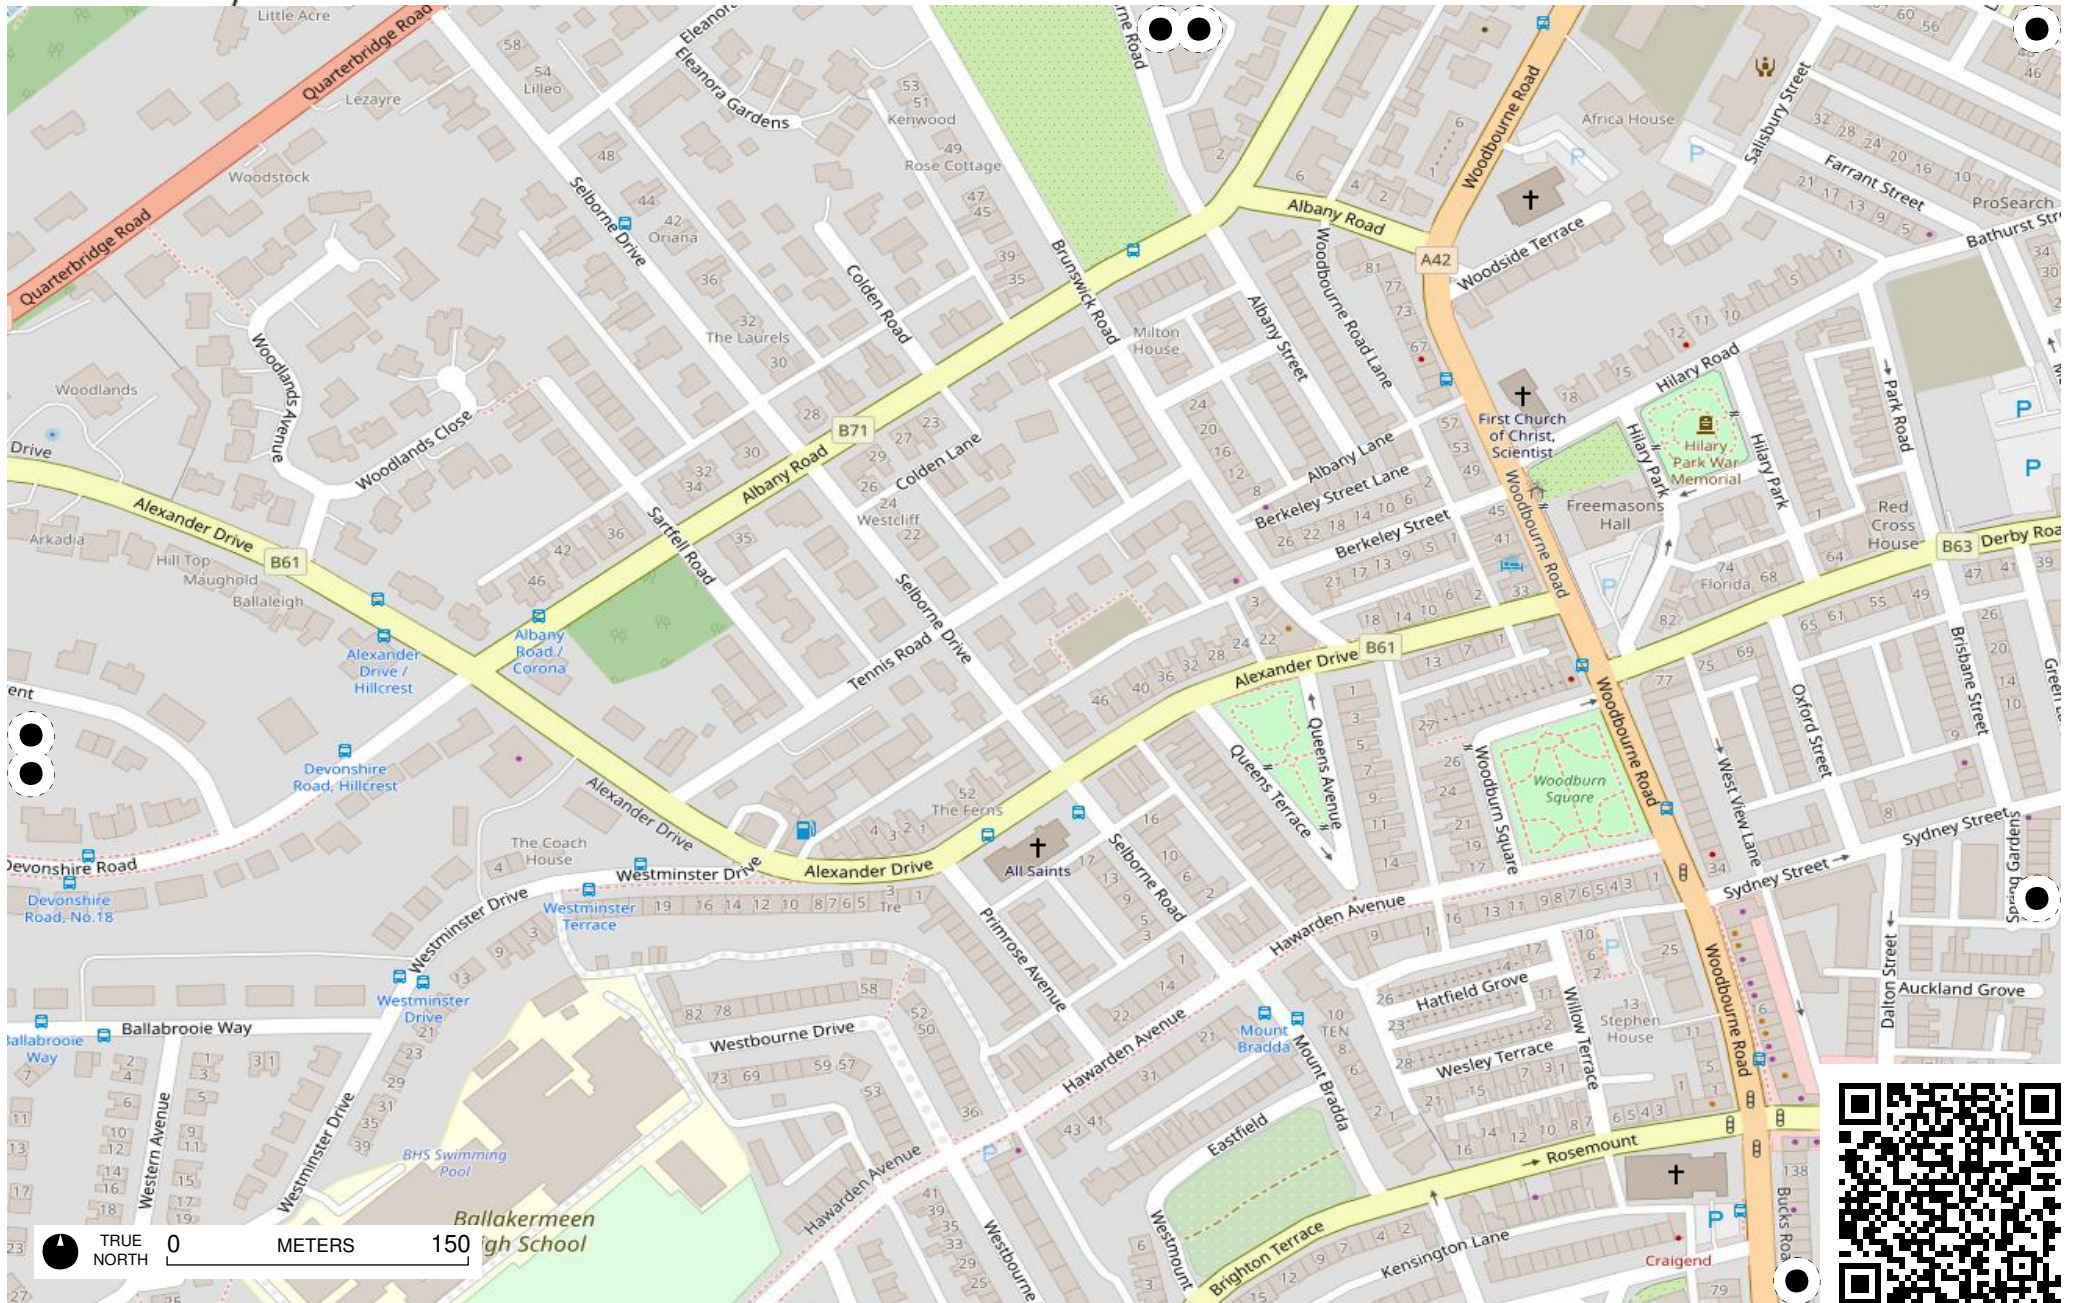

TRUE NORTH 0 METERS 150

Field Papers

Untitled

<https://fieldpapers.org/atlas/512b6ruy/B1>

TRUE NORTH 0 METERS 150

Field Papers

Untitled

<https://fieldpapers.org/atlasses/512b6ruy/D6>

Douglas
Bay

TRUE NORTH 0 METERS 150