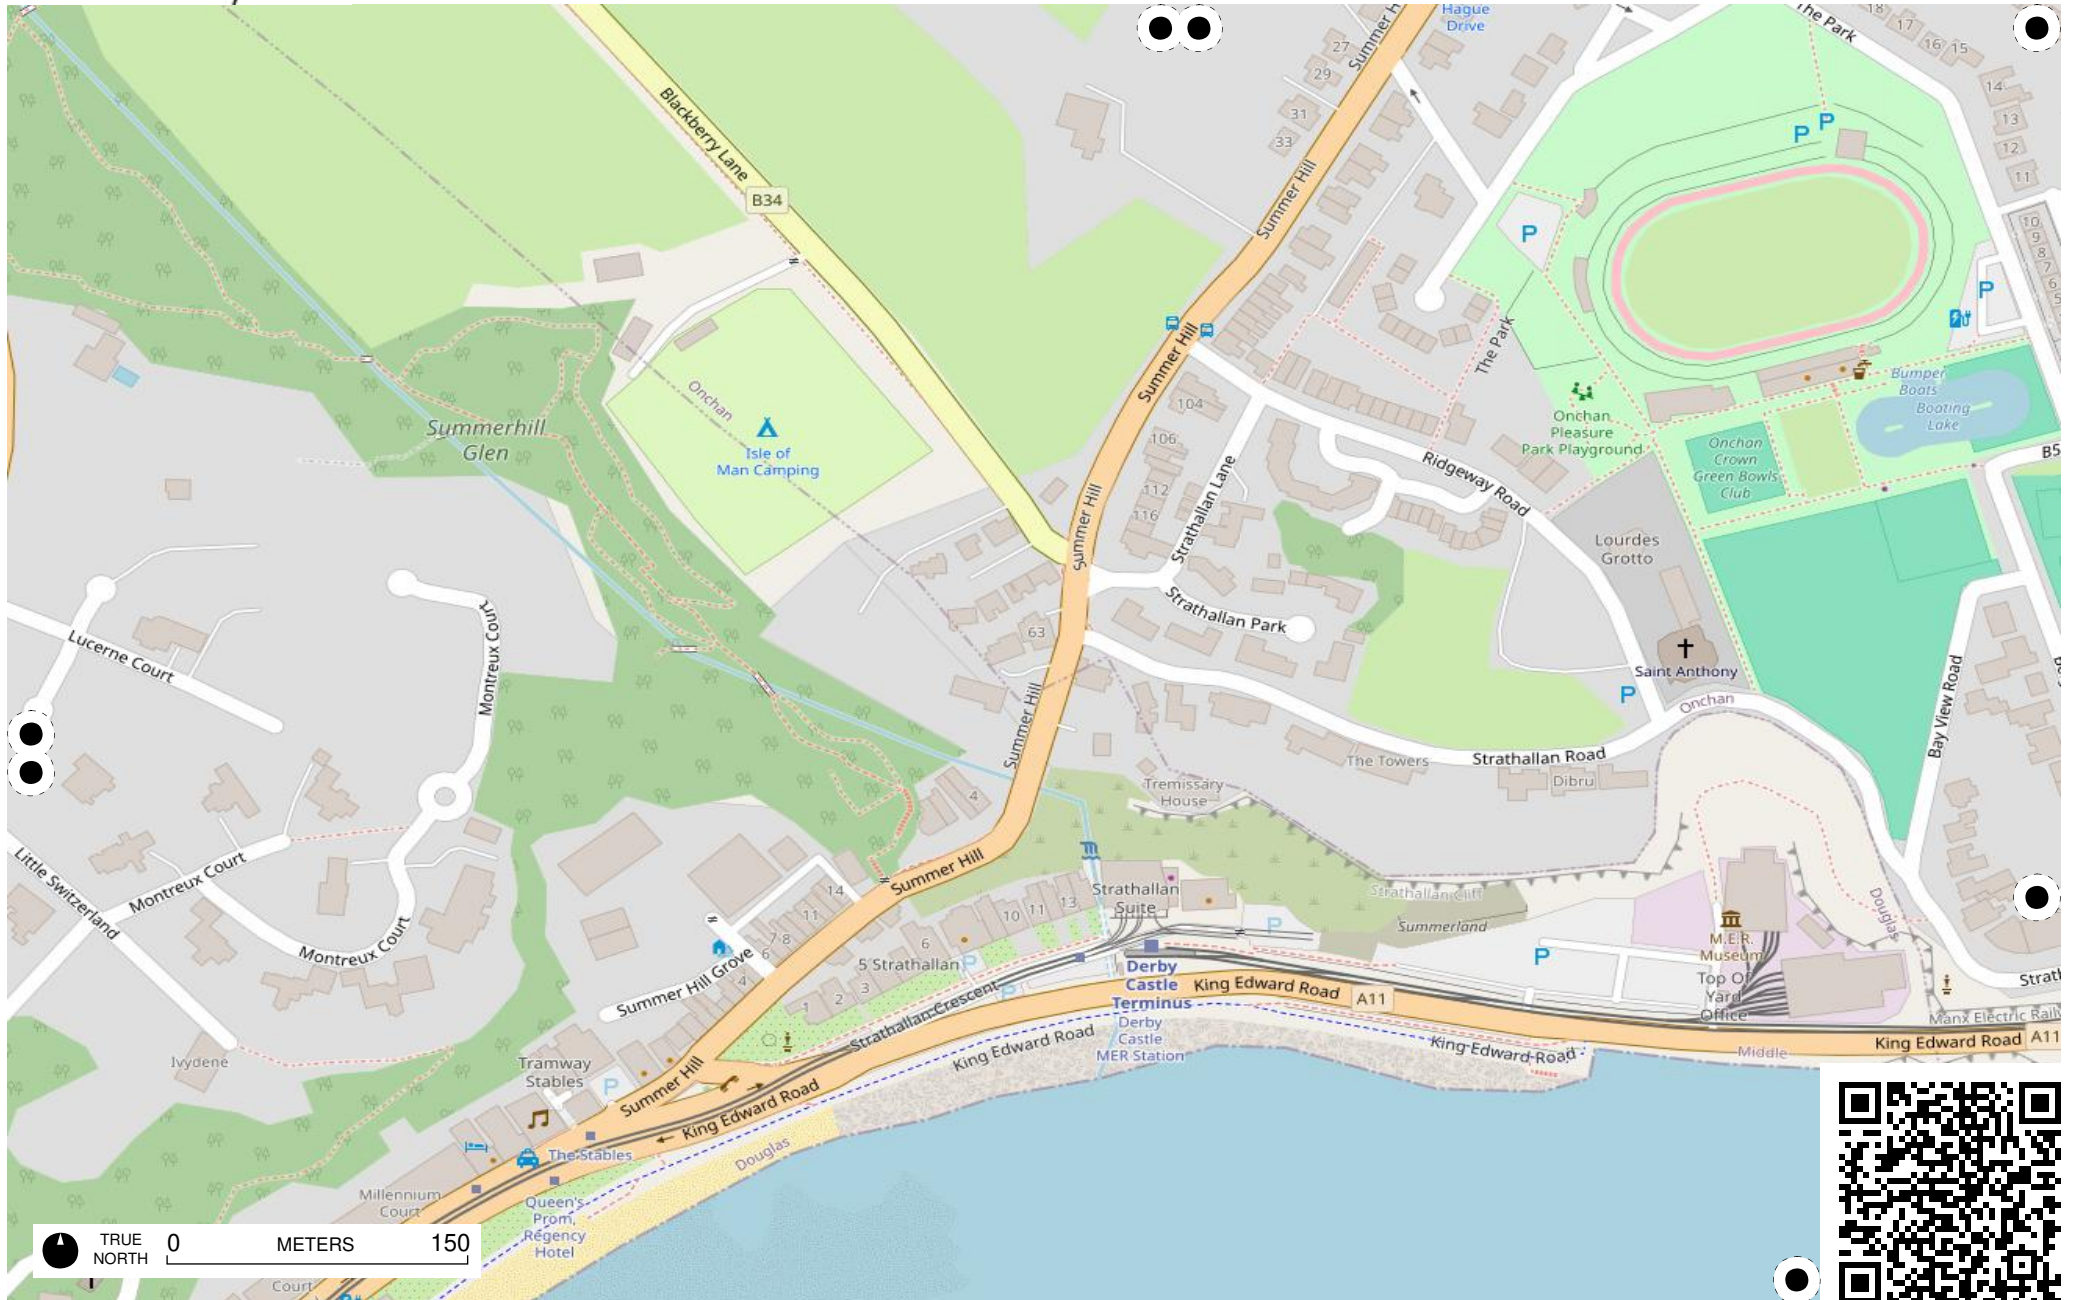

TRUE NORTH 0 METERS 150

Field Papers

Untitled

<https://fieldpapers.org/atlas/512b6ruy/B1>

TRUE NORTH 0 METERS 150

Field Papers

Untitled

<https://fieldpapers.org/atlasses/512b6ruy/D6>

Douglas
Bay

TRUE NORTH 0 METERS 150