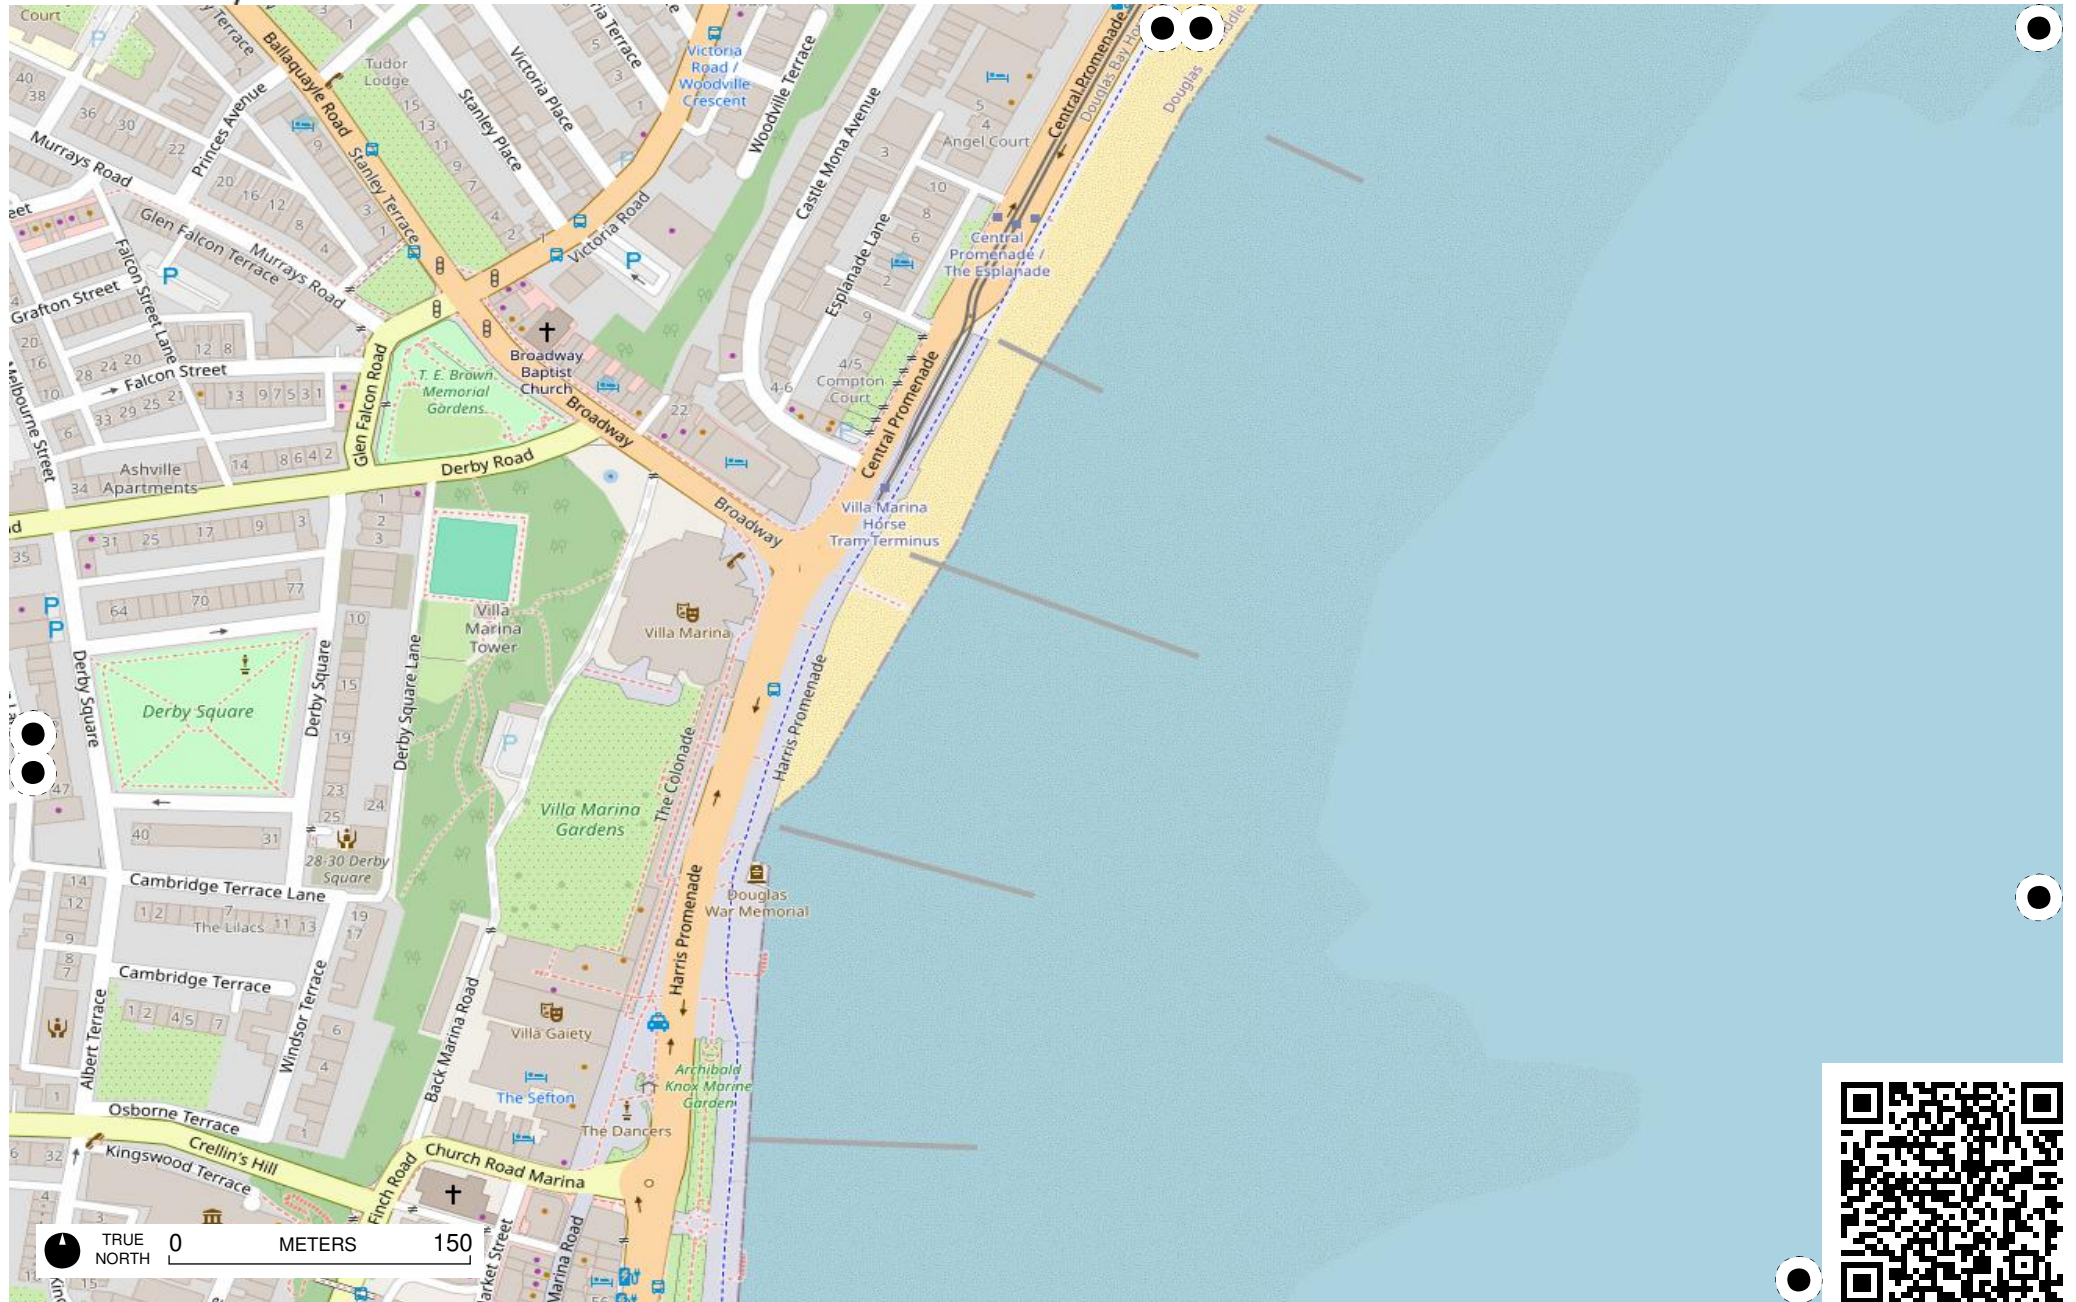

TRUE NORTH 0 METERS 150

Field Papers

Untitled

<https://fieldpapers.org/atlas/512b6ruy/B1>

TRUE NORTH 0 METERS 150

Field Papers

Untitled

<https://fieldpapers.org/atlasses/512b6ruy/D6>

Douglas
Bay

TRUE NORTH 0 METERS 150