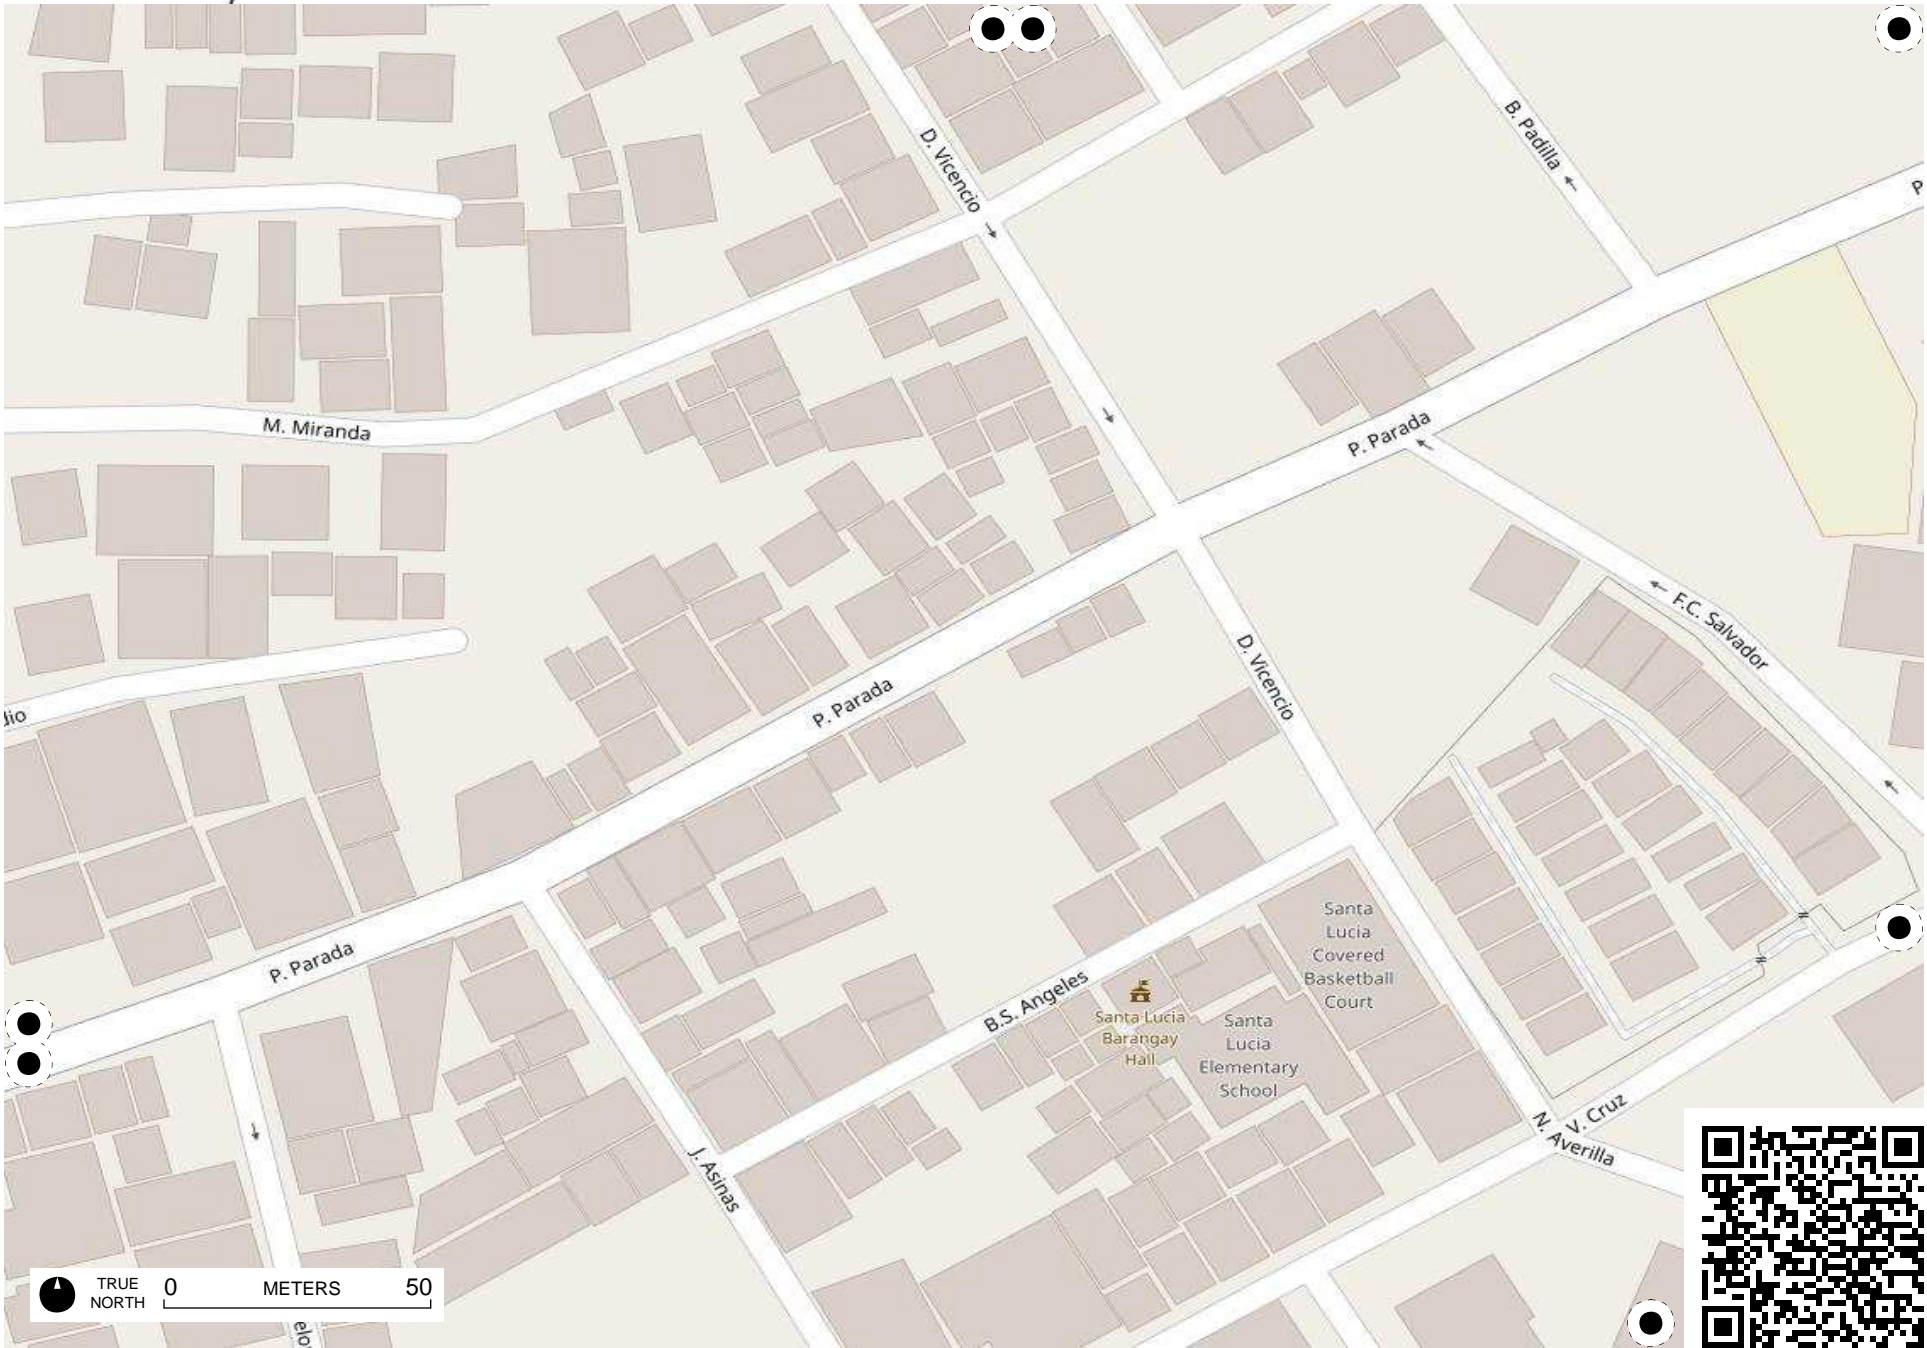

Field Papers

MapAmore Photo-mapping @ Barangay Santa Lucia

<http://fieldpapers.org/atlasses/4zdua5mo/A3>

TRUE NORTH 0 METERS 100

Field Papers

MapAmore Photo-mapping @ Barangay Santa Lucia

<http://fieldpapers.org/atlasses/4zdua5mo/B1>

TRUE NORTH 0 METERS 100

Field Papers

MapAmore Photo-mapping @ Barangay Santa Lucia

<http://fieldpapers.org/atlasses/4zdua5mo/B2>

Field Papers

MapAmore Photo-mapping @ Barangay Santa Lucia

<http://fieldpapers.org/atlasses/4zdua5mo/B3>

Field Papers

MapAmore Photo-mapping @ Barangay Santa Lucia

<http://fieldpapers.org/atlasses/4zdua5mo/D2>