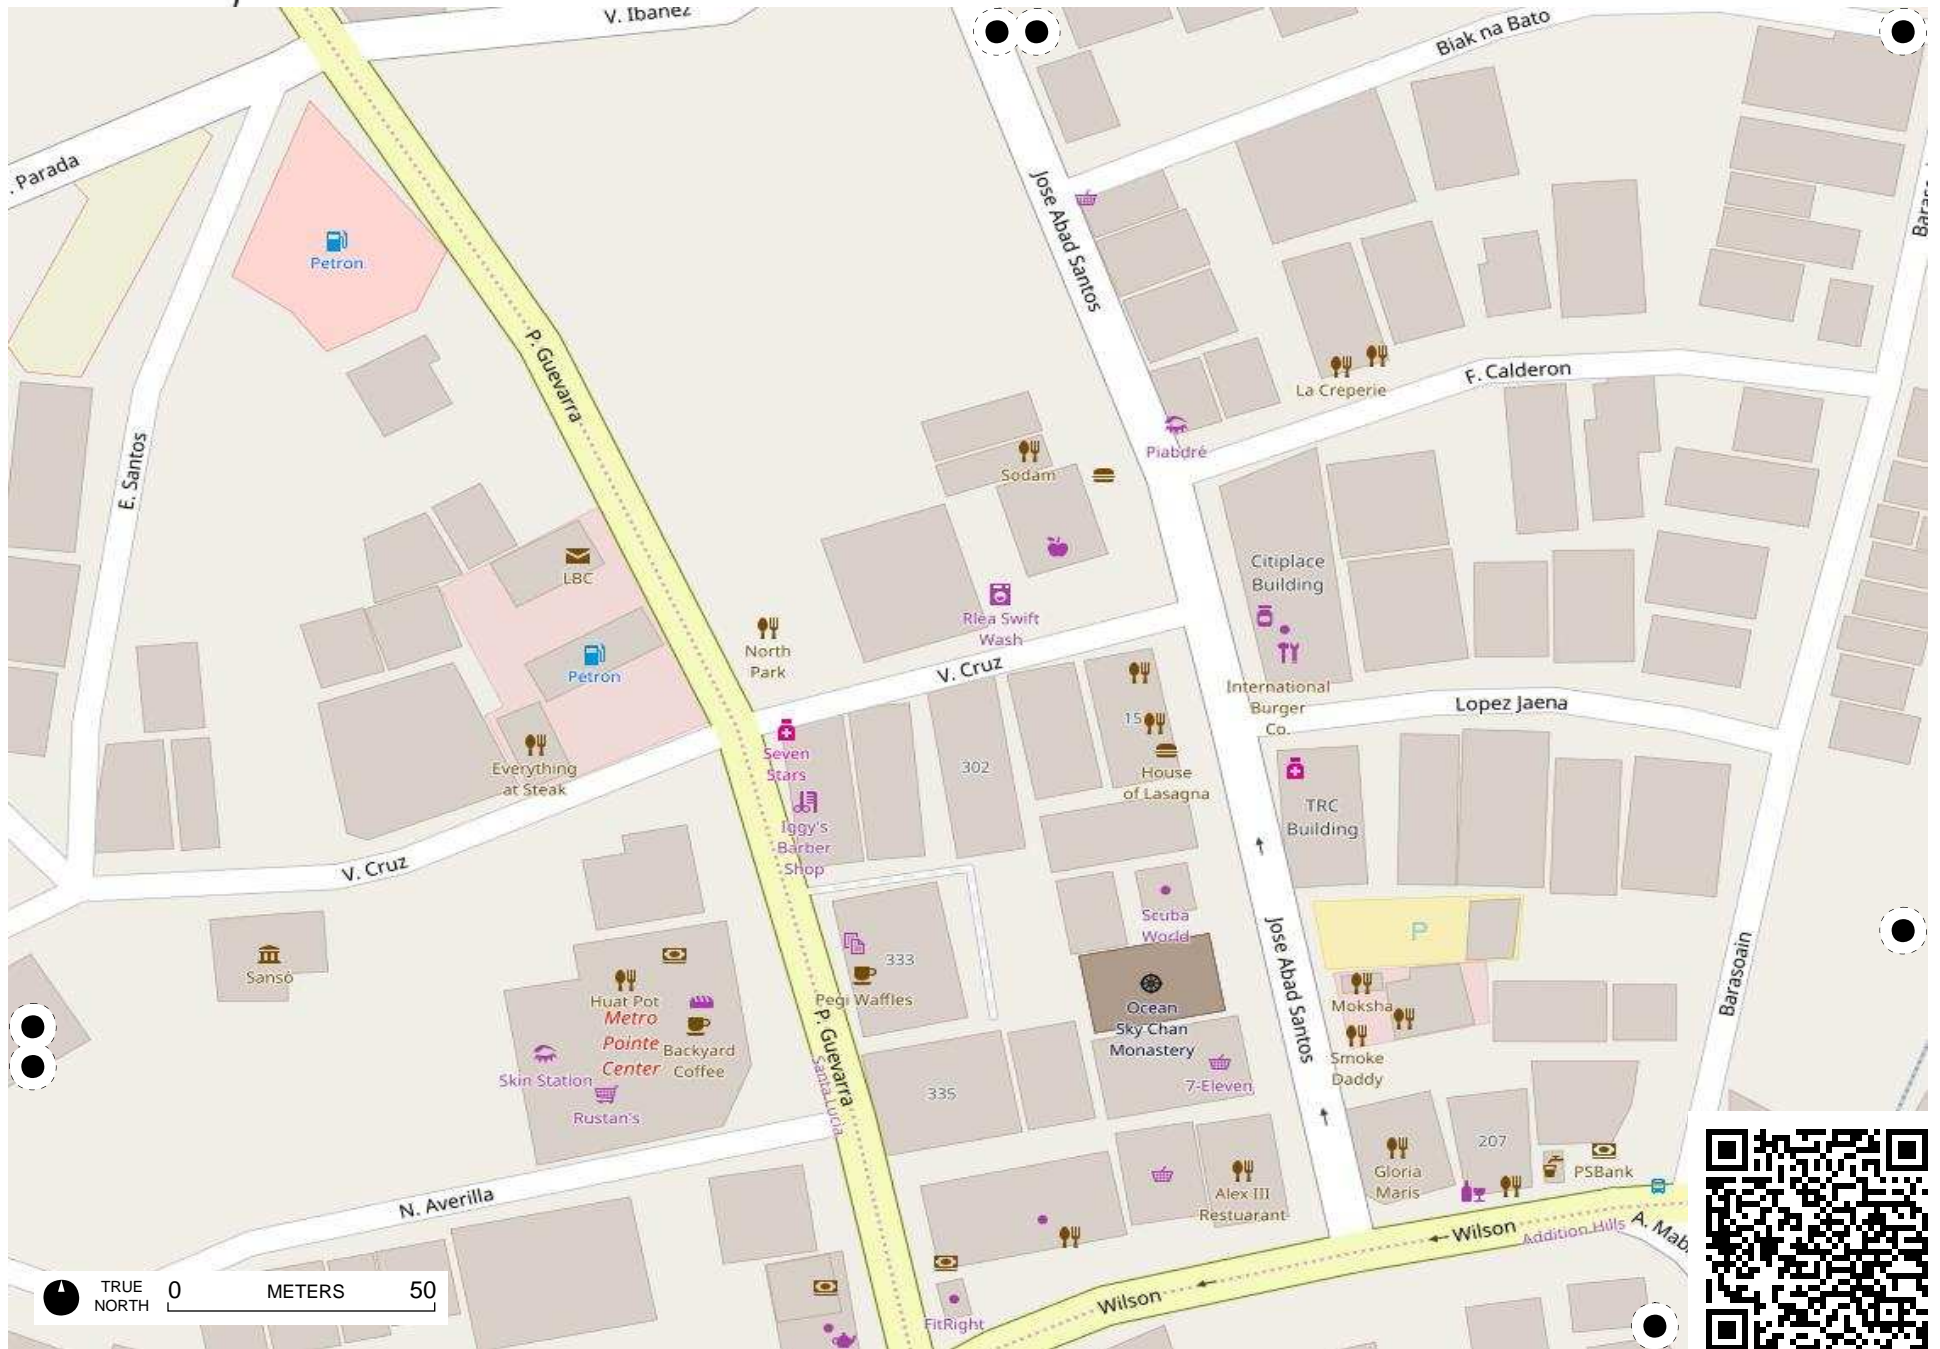

Field Papers

MapAmore Photo-mapping @ Barangay Santa Lucia

<http://fieldpapers.org/atlasses/4zdua5mo/A3>

TRUE NORTH 0 METERS 100

Field Papers

MapAmore Photo-mapping @ Barangay Santa Lucia

<http://fieldpapers.org/atlasses/4zdua5mo/B1>

TRUE NORTH 0 METERS 100

Field Papers

MapAmore Photo-mapping @ Barangay Santa Lucia

<http://fieldpapers.org/atlasses/4zdua5mo/B2>

Field Papers

MapAmore Photo-mapping @ Barangay Santa Lucia

<http://fieldpapers.org/atlasses/4zdua5mo/B3>

Field Papers

MapAmore Photo-mapping @ Barangay Santa Lucia

<http://fieldpapers.org/atlasses/4zdua5mo/D2>