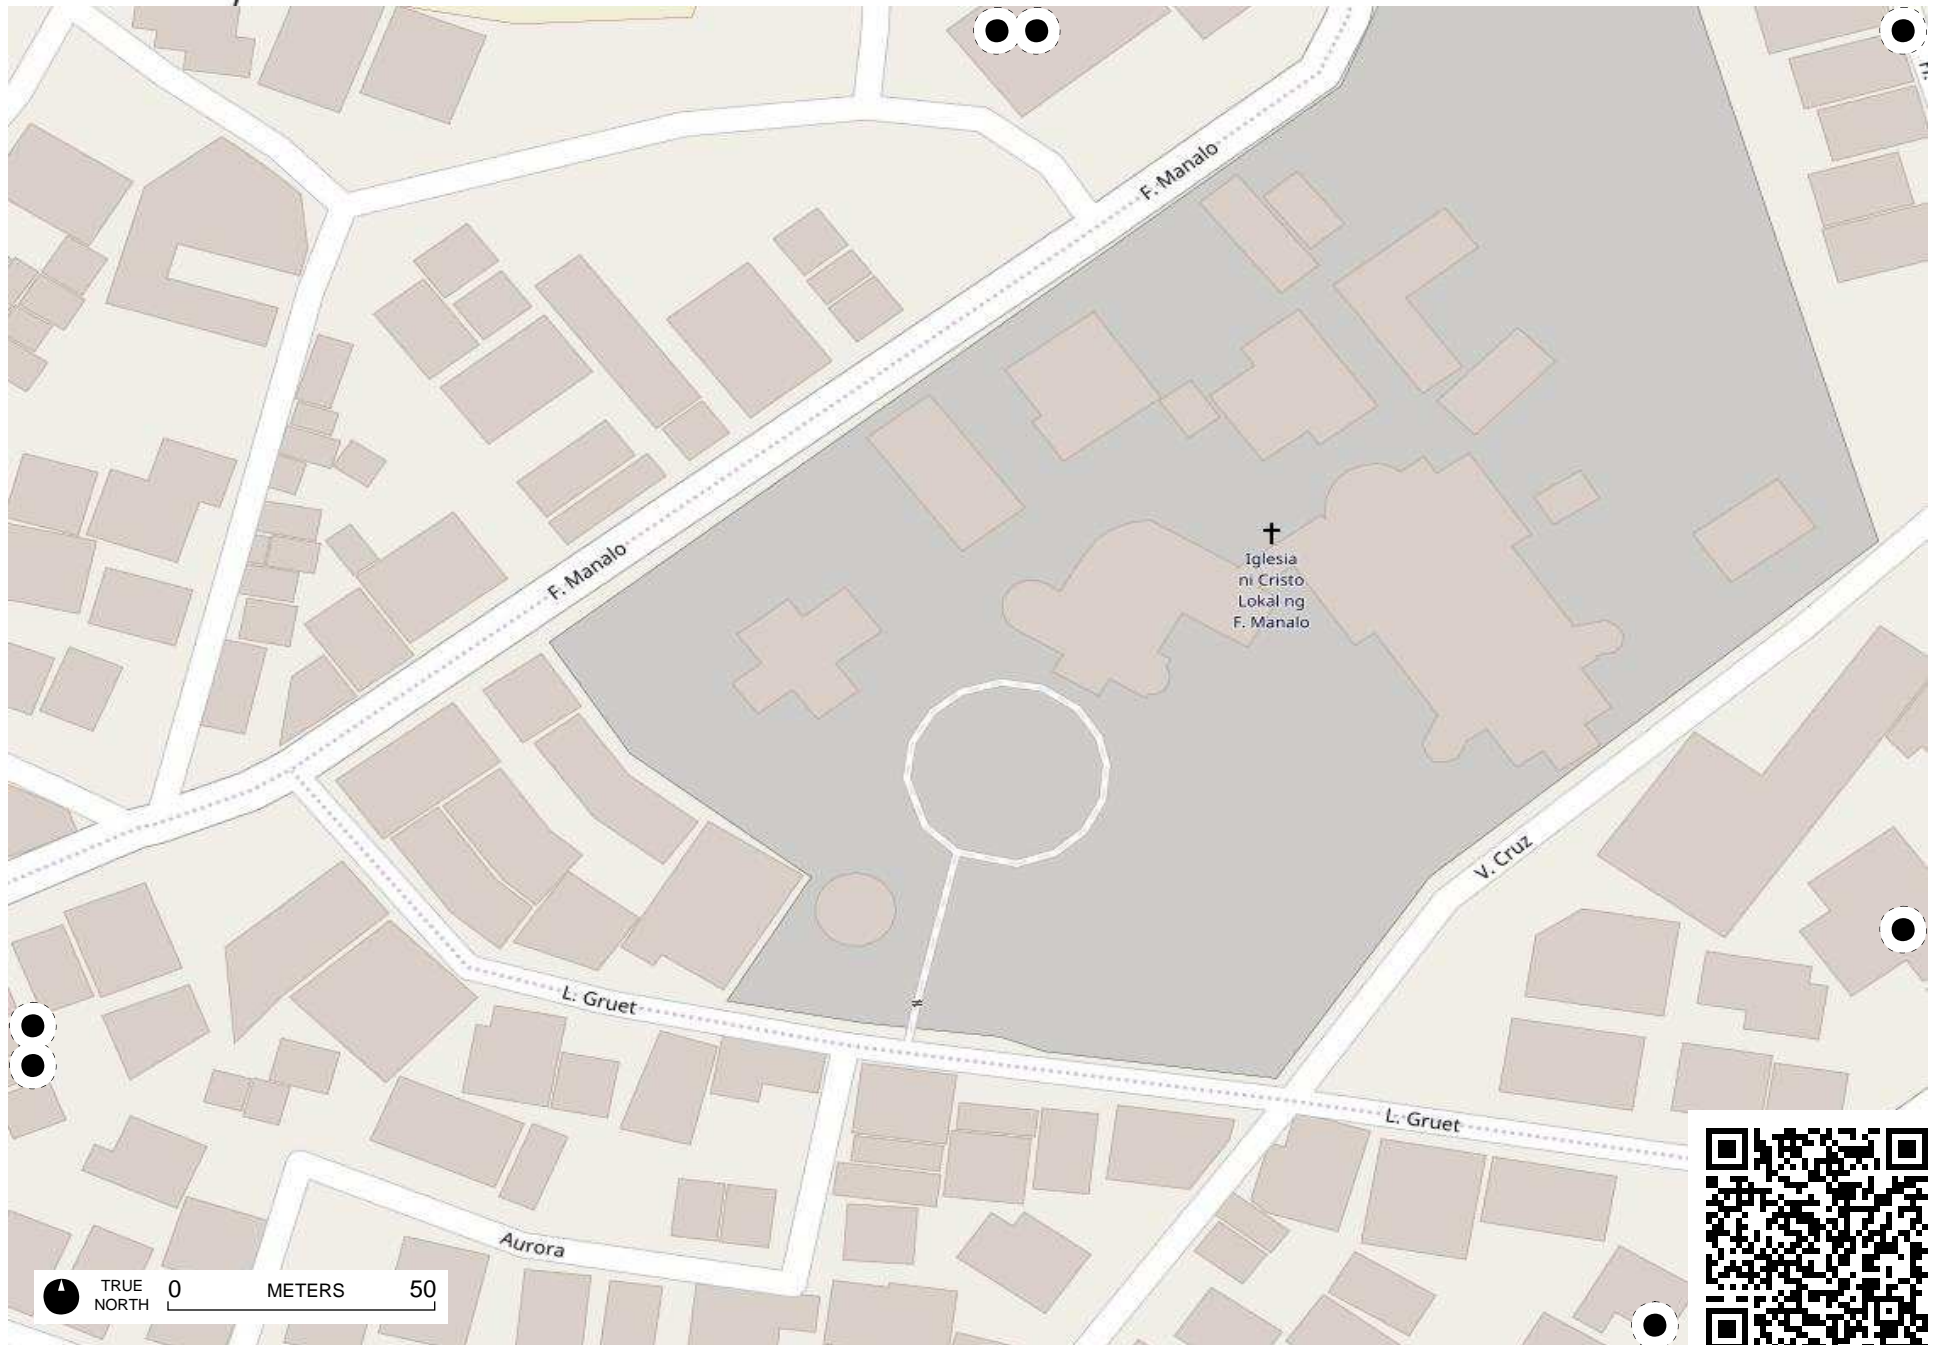

Field Papers

MapAmore Photo-mapping @ Barangay Santa Lucia

<http://fieldpapers.org/atlasses/4zdua5mo/A3>

TRUE NORTH 0 METERS 100

Field Papers

MapAmore Photo-mapping @ Barangay Santa Lucia

<http://fieldpapers.org/atlasses/4zdua5mo/B1>

TRUE NORTH 0 METERS 100

Field Papers

MapAmore Photo-mapping @ Barangay Santa Lucia

<http://fieldpapers.org/atlasses/4zdua5mo/B2>

Field Papers

MapAmore Photo-mapping @ Barangay Santa Lucia

<http://fieldpapers.org/atlasses/4zdua5mo/B3>

Field Papers

MapAmore Photo-mapping @ Barangay Santa Lucia

<http://fieldpapers.org/atlasses/4zdua5mo/D2>