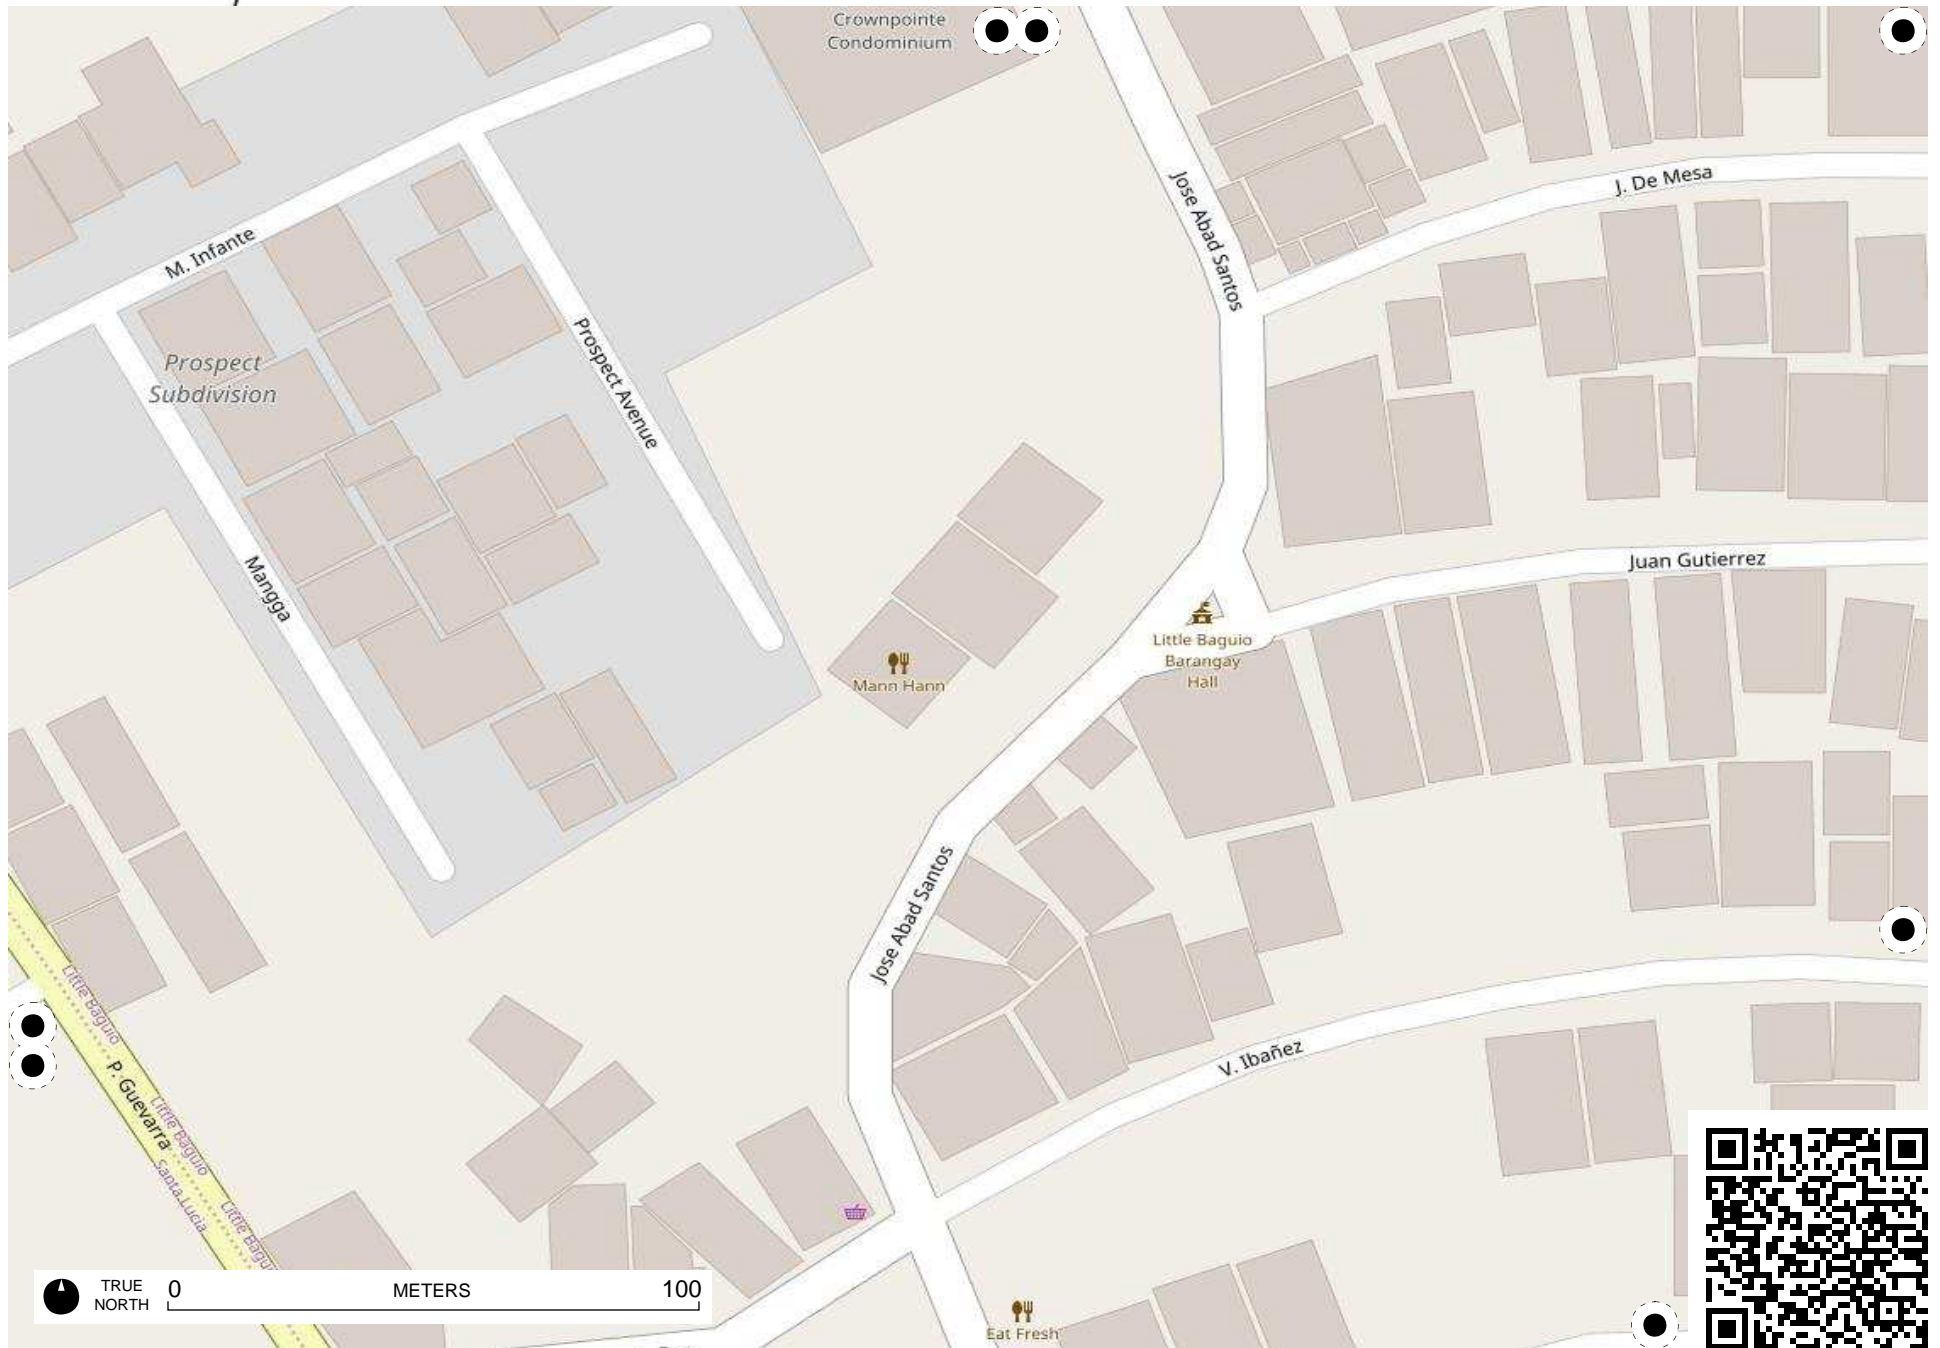

Field Papers

MapAmore Photo-mapping @ Barangay Santa Lucia

<http://fieldpapers.org/atlasses/4zdua5mo/A3>

TRUE NORTH 0 METERS 100

Field Papers

MapAmore Photo-mapping @ Barangay Santa Lucia

<http://fieldpapers.org/atlasses/4zdua5mo/B1>

TRUE NORTH 0 METERS 100

Field Papers

MapAmore Photo-mapping @ Barangay Santa Lucia

<http://fieldpapers.org/atlasses/4zdua5mo/B2>

Field Papers

MapAmore Photo-mapping @ Barangay Santa Lucia

<http://fieldpapers.org/atlasses/4zdua5mo/B3>

Field Papers

MapAmore Photo-mapping @ Barangay Santa Lucia

<http://fieldpapers.org/atlasses/4zdua5mo/D2>