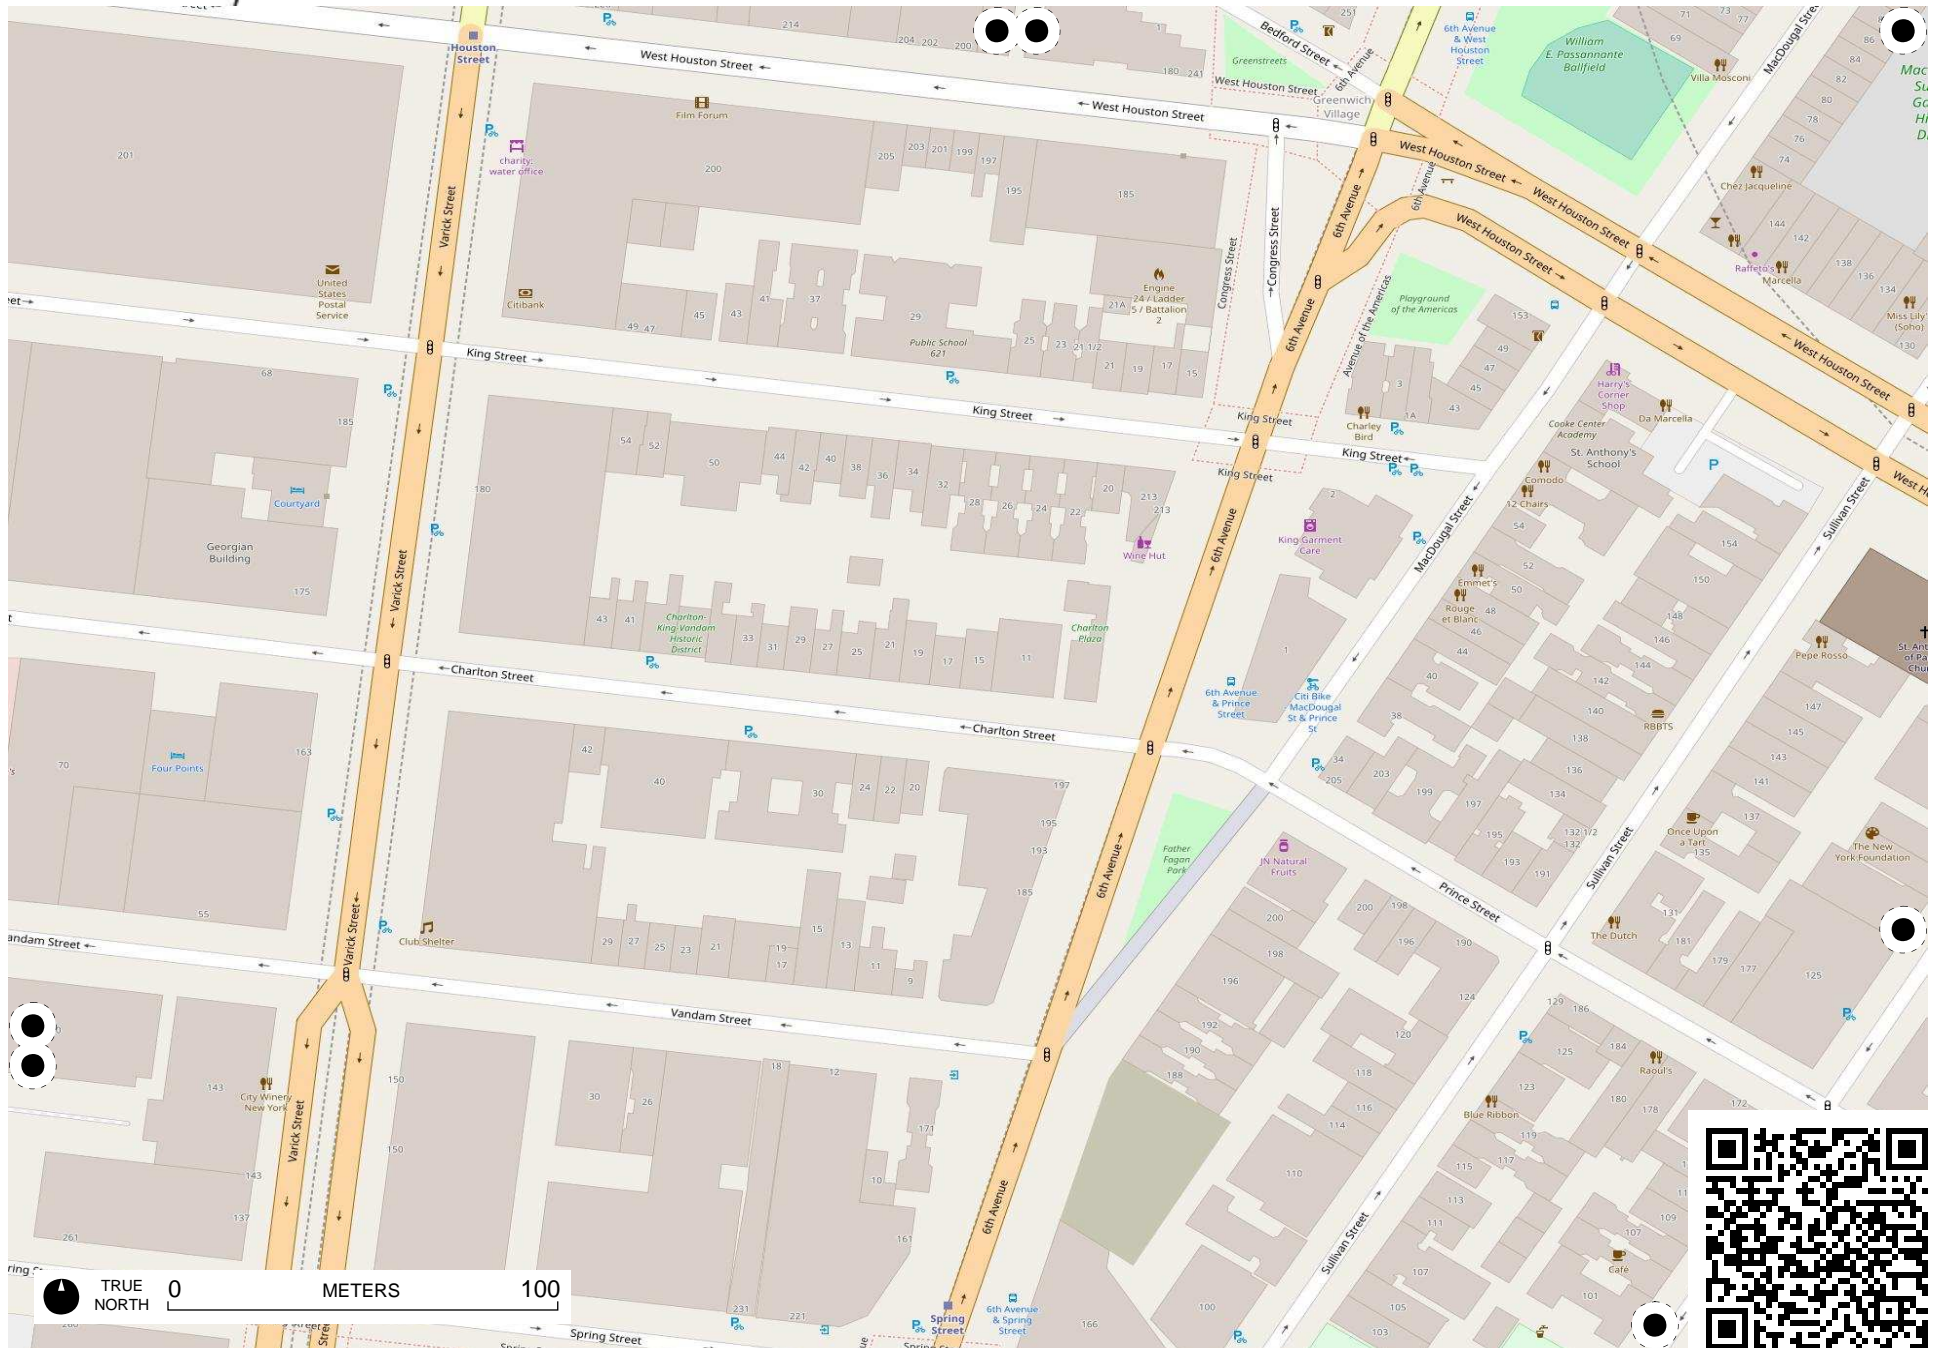

Field Papers

TRUE NORTH 0 METERS 250

TRUE NORTH 0 METERS 100

Field Papers

Ava's Second Drive

<http://fieldpapers.org/atlas/4y5hc391/B1>

TRUE NORTH 0 METERS 100

Field Papers

Ava's Second Drive

<http://fieldpapers.org/atlas/4y5hc391/C1>

TRUE NORTH 0 METERS 100