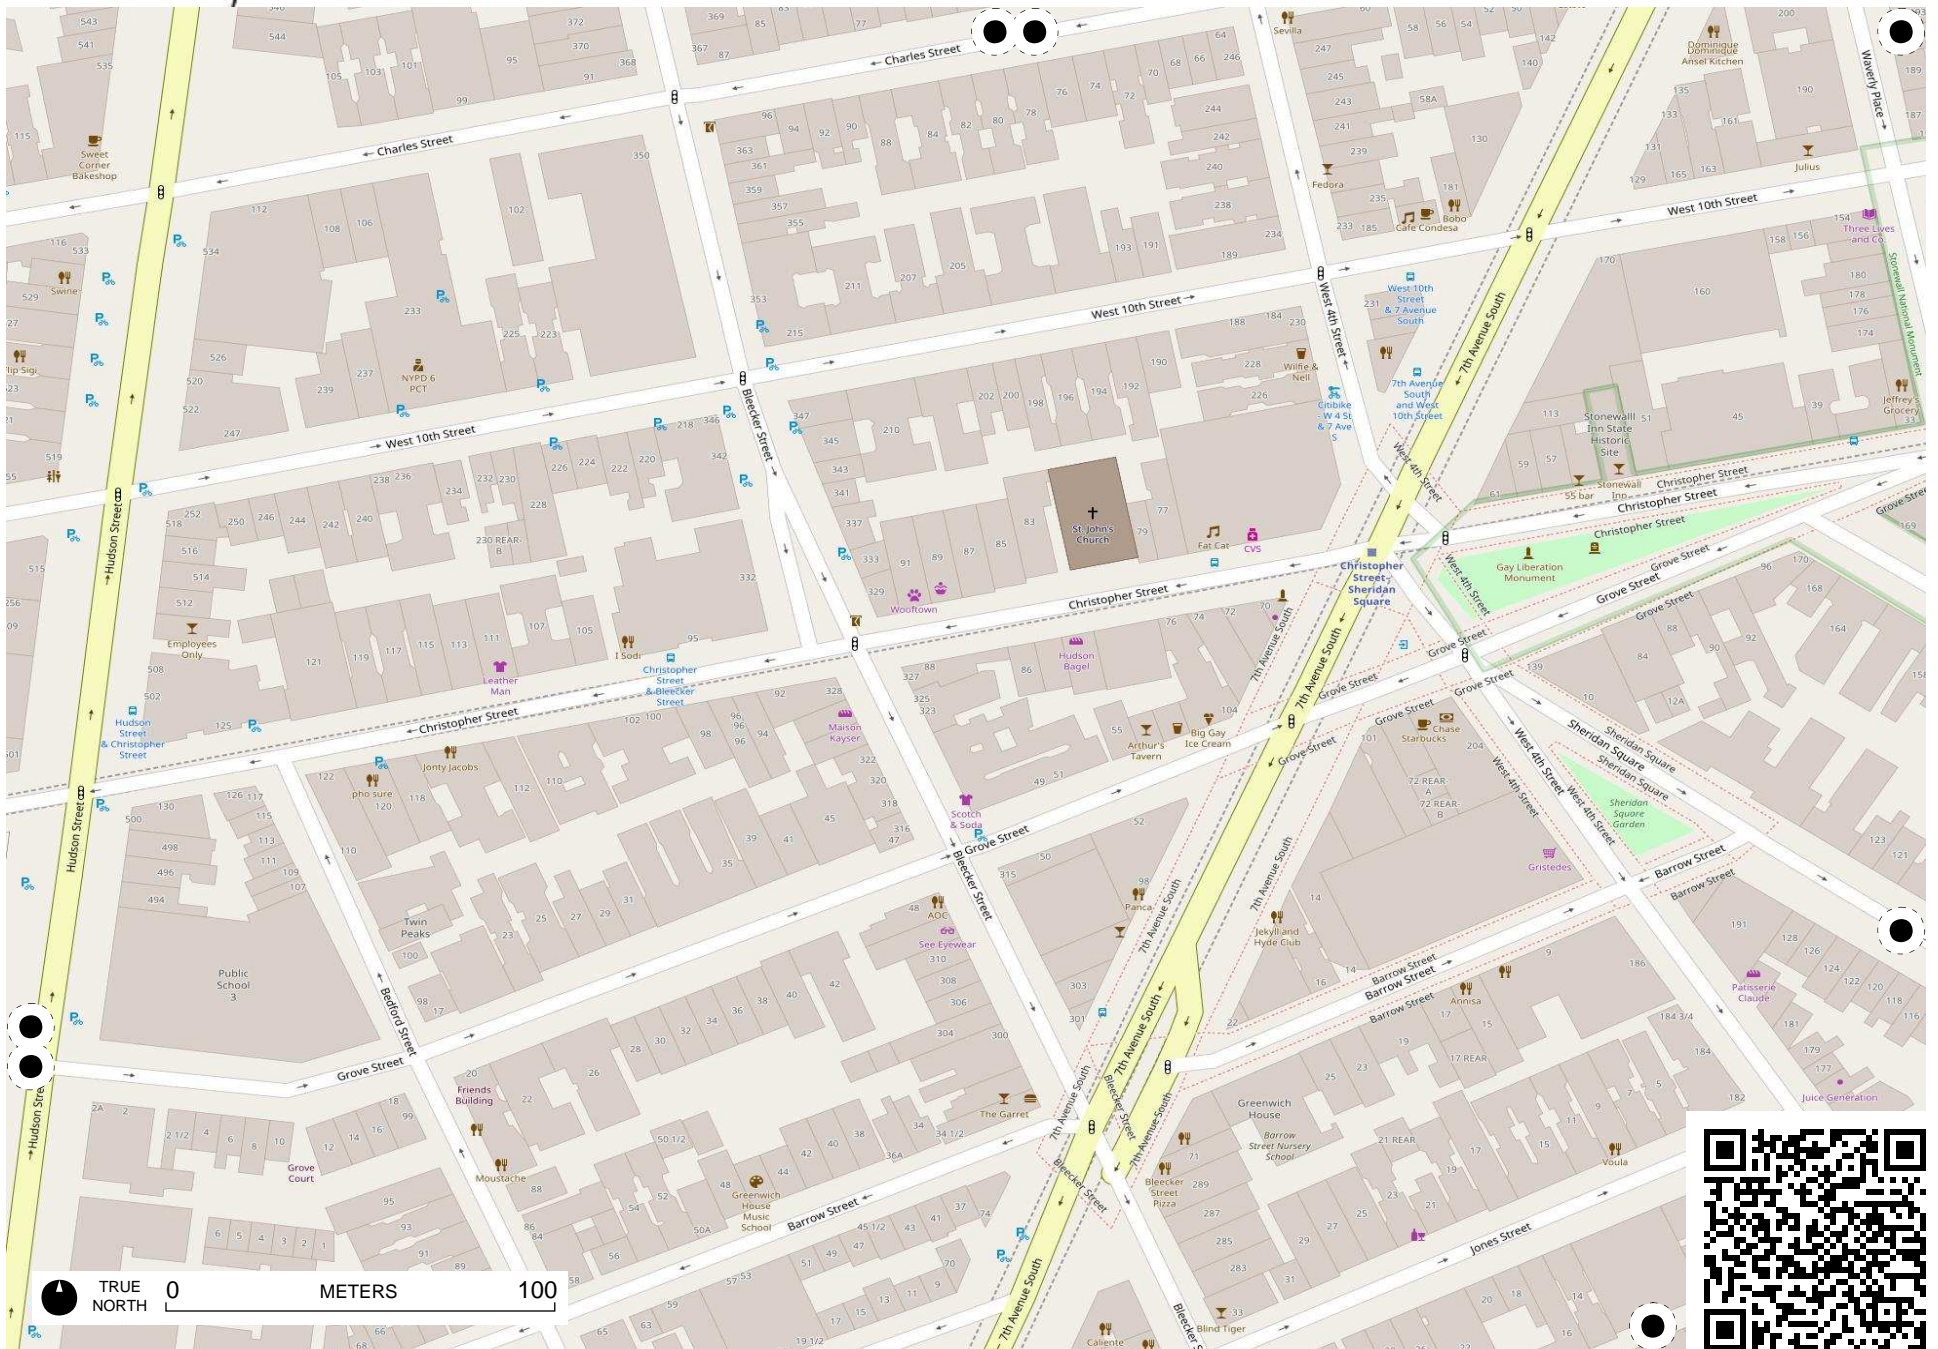

Field Papers

TRUE NORTH 0 METERS 250

TRUE NORTH 0 METERS 100

Field Papers

Ava's Second Drive

<http://fieldpapers.org/atlas/4y5hc391/B1>

TRUE NORTH 0 METERS 100

Field Papers

Ava's Second Drive

<http://fieldpapers.org/atlas/4y5hc391/C1>

TRUE NORTH 0 METERS 100