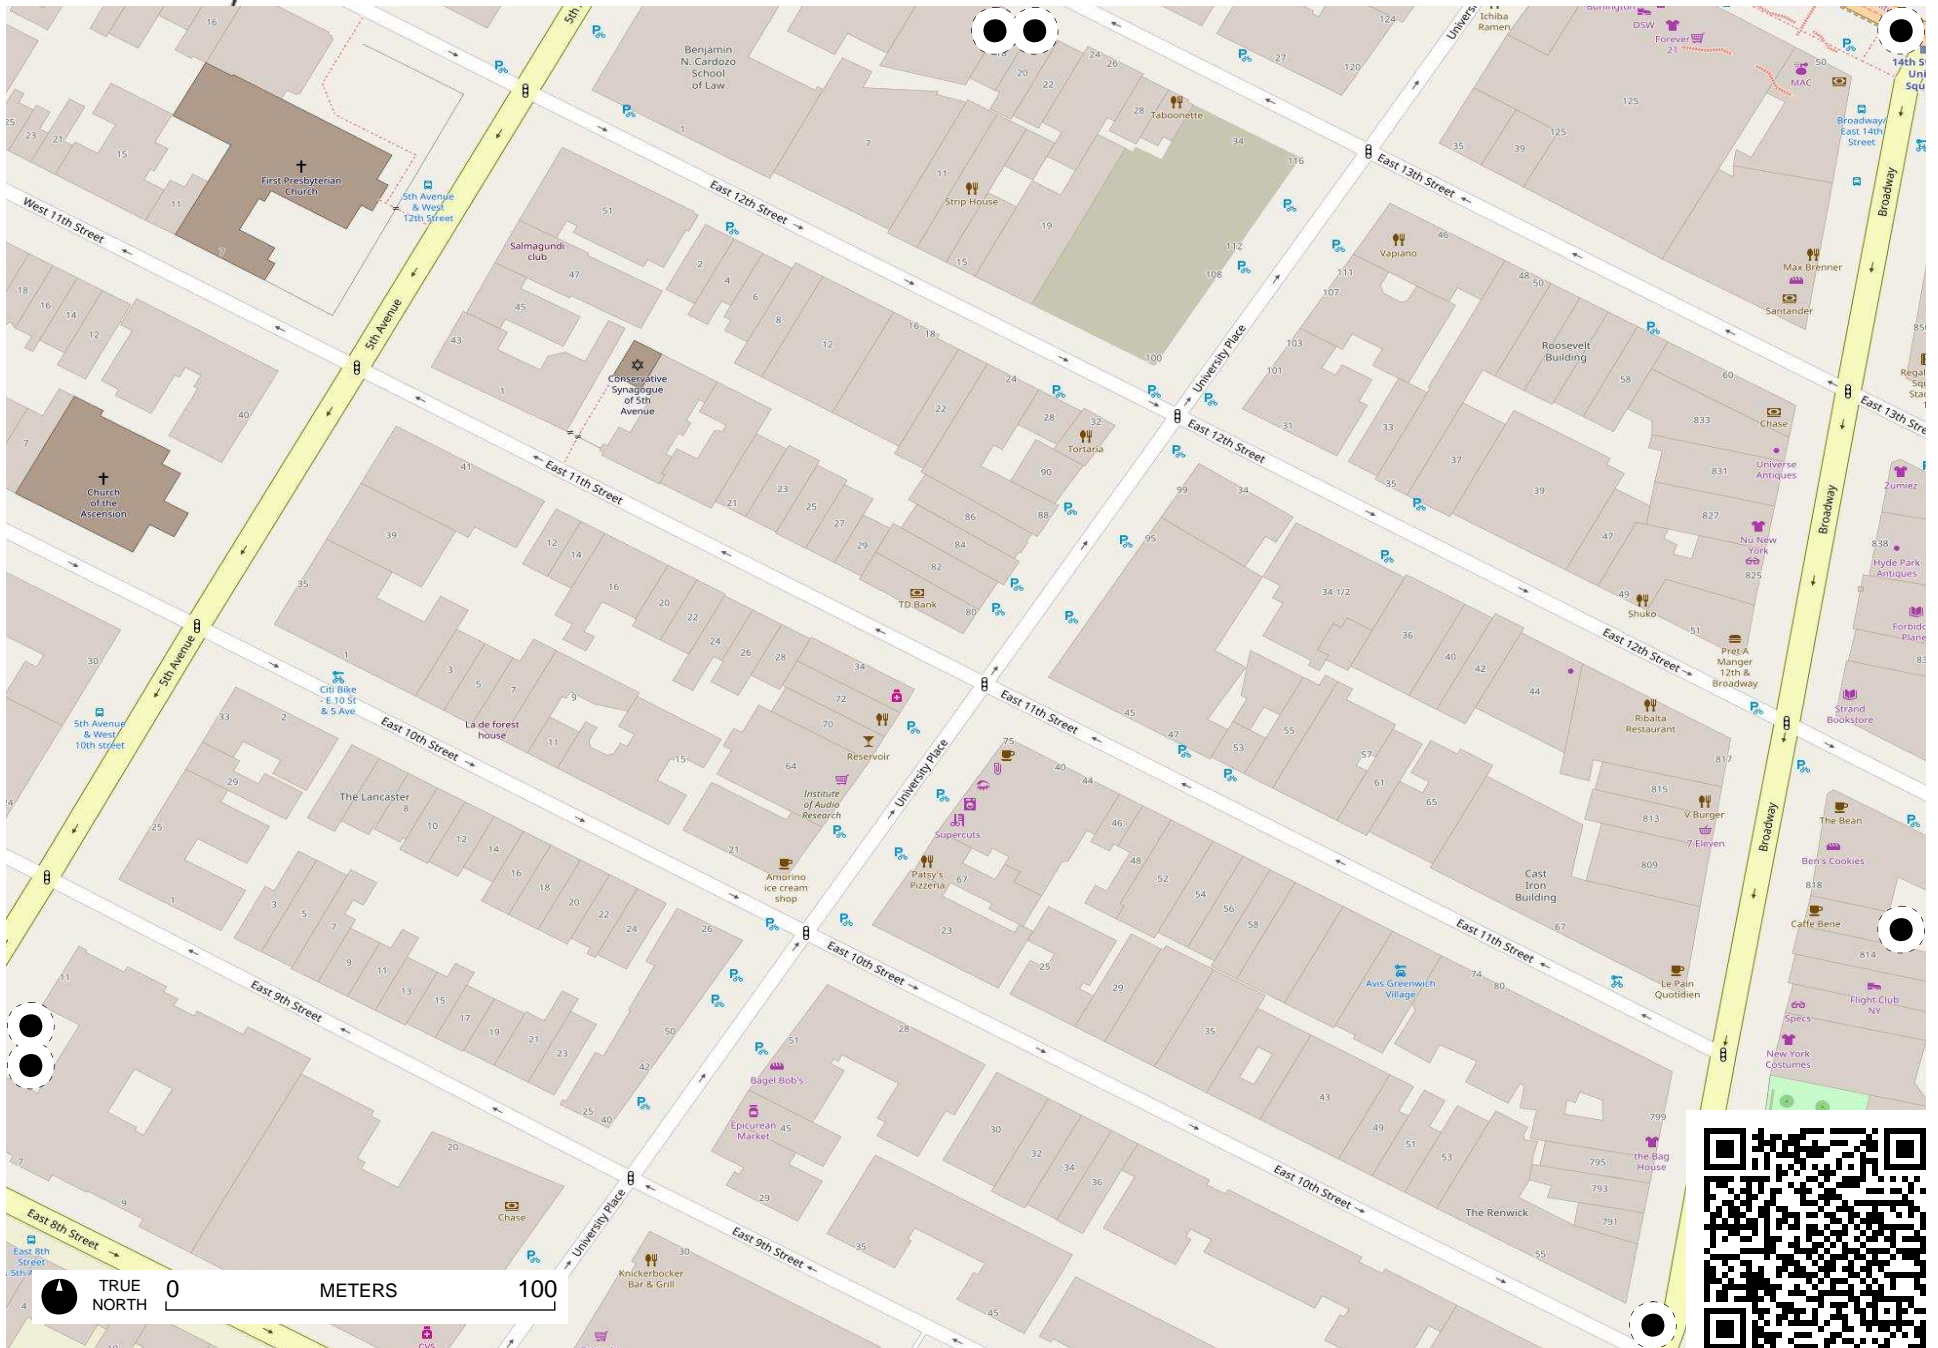

Field Papers

TRUE NORTH 0 METERS 250

TRUE NORTH 0 METERS 100

Field Papers

Ava's Second Drive

<http://fieldpapers.org/atlas/4y5hc391/B1>

TRUE NORTH 0 METERS 100

Field Papers

Ava's Second Drive

<http://fieldpapers.org/atlas/4y5hc391/C1>

TRUE NORTH 0 METERS 100