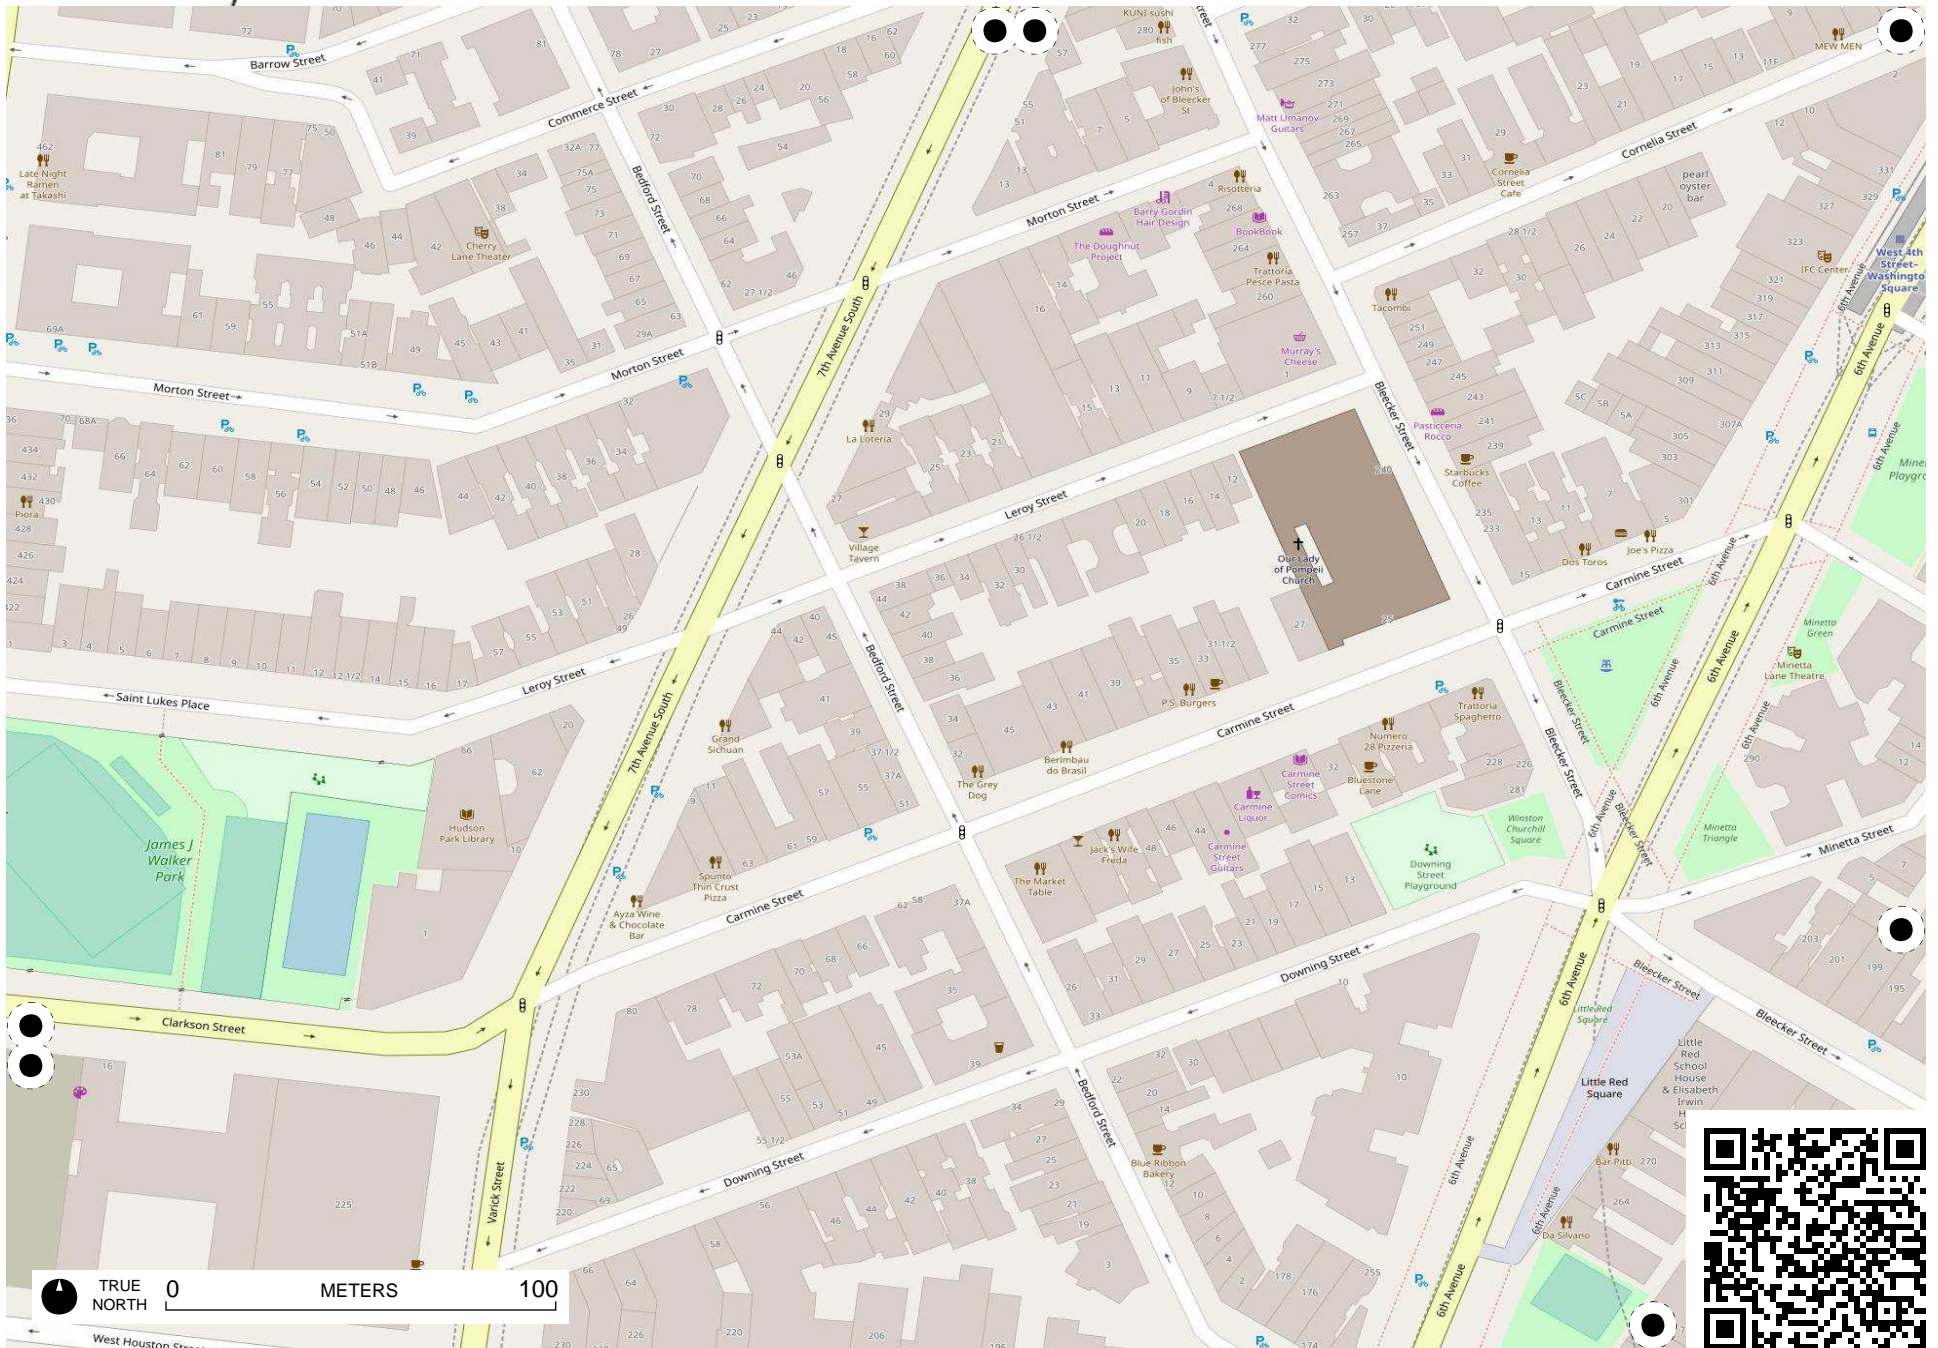

Field Papers

TRUE NORTH 0 METERS 250

TRUE NORTH 0 METERS 100

Field Papers

Ava's Second Drive

<http://fieldpapers.org/atlas/4y5hc391/B1>

TRUE NORTH 0 METERS 100

Field Papers

Ava's Second Drive

<http://fieldpapers.org/atlas/4y5hc391/C1>

TRUE NORTH 0 METERS 100