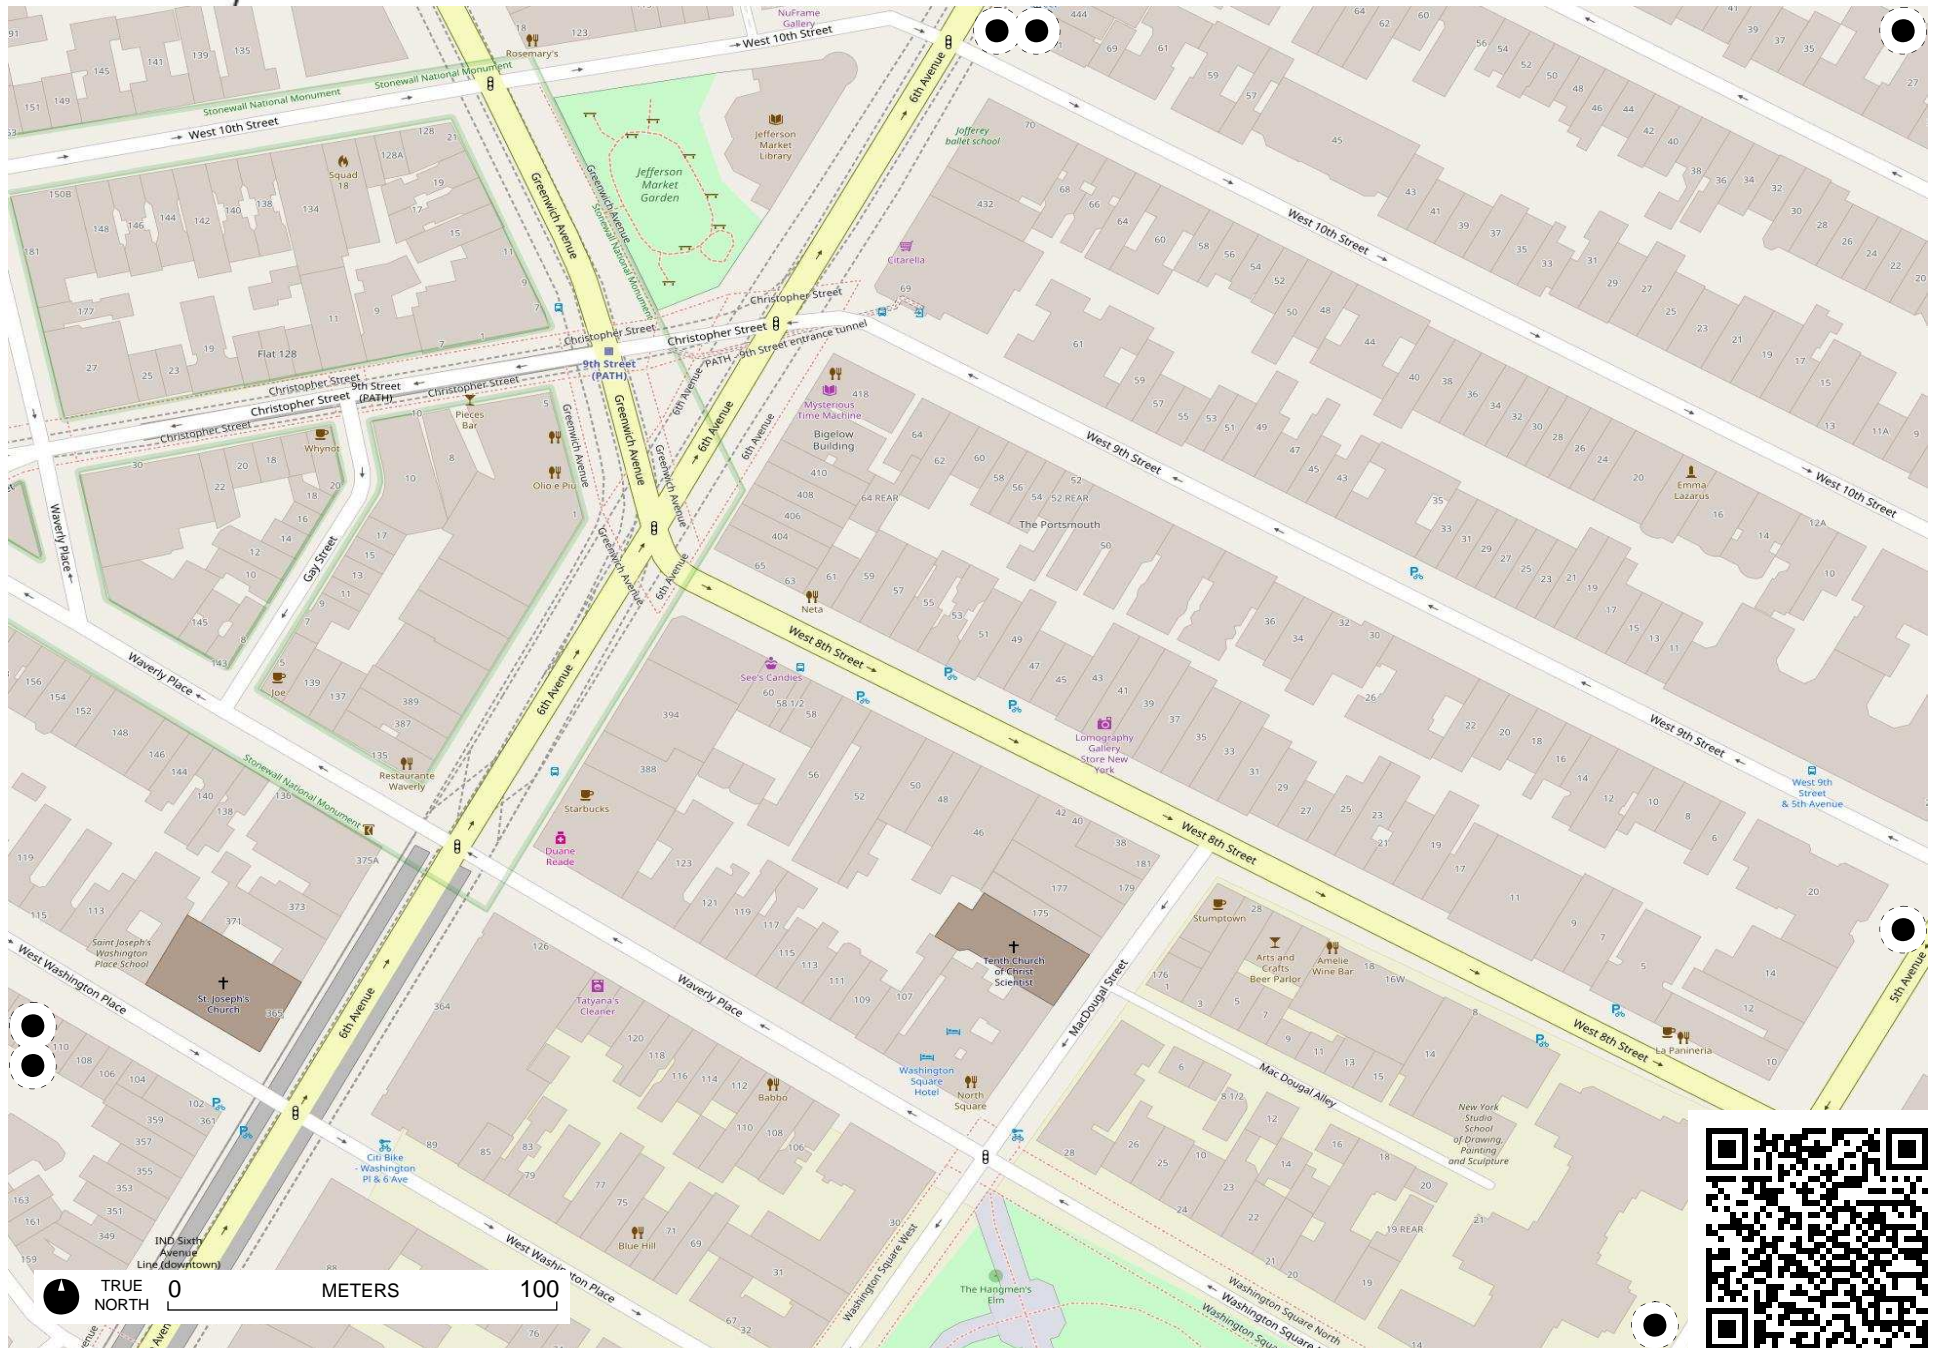

Field Papers

TRUE NORTH 0 METERS 250

TRUE NORTH 0 METERS 100

Field Papers

Ava's Second Drive

<http://fieldpapers.org/atlas/4y5hc391/B1>

TRUE NORTH 0 METERS 100

Field Papers

Ava's Second Drive

<http://fieldpapers.org/atlas/4y5hc391/C1>

TRUE NORTH 0 METERS 100