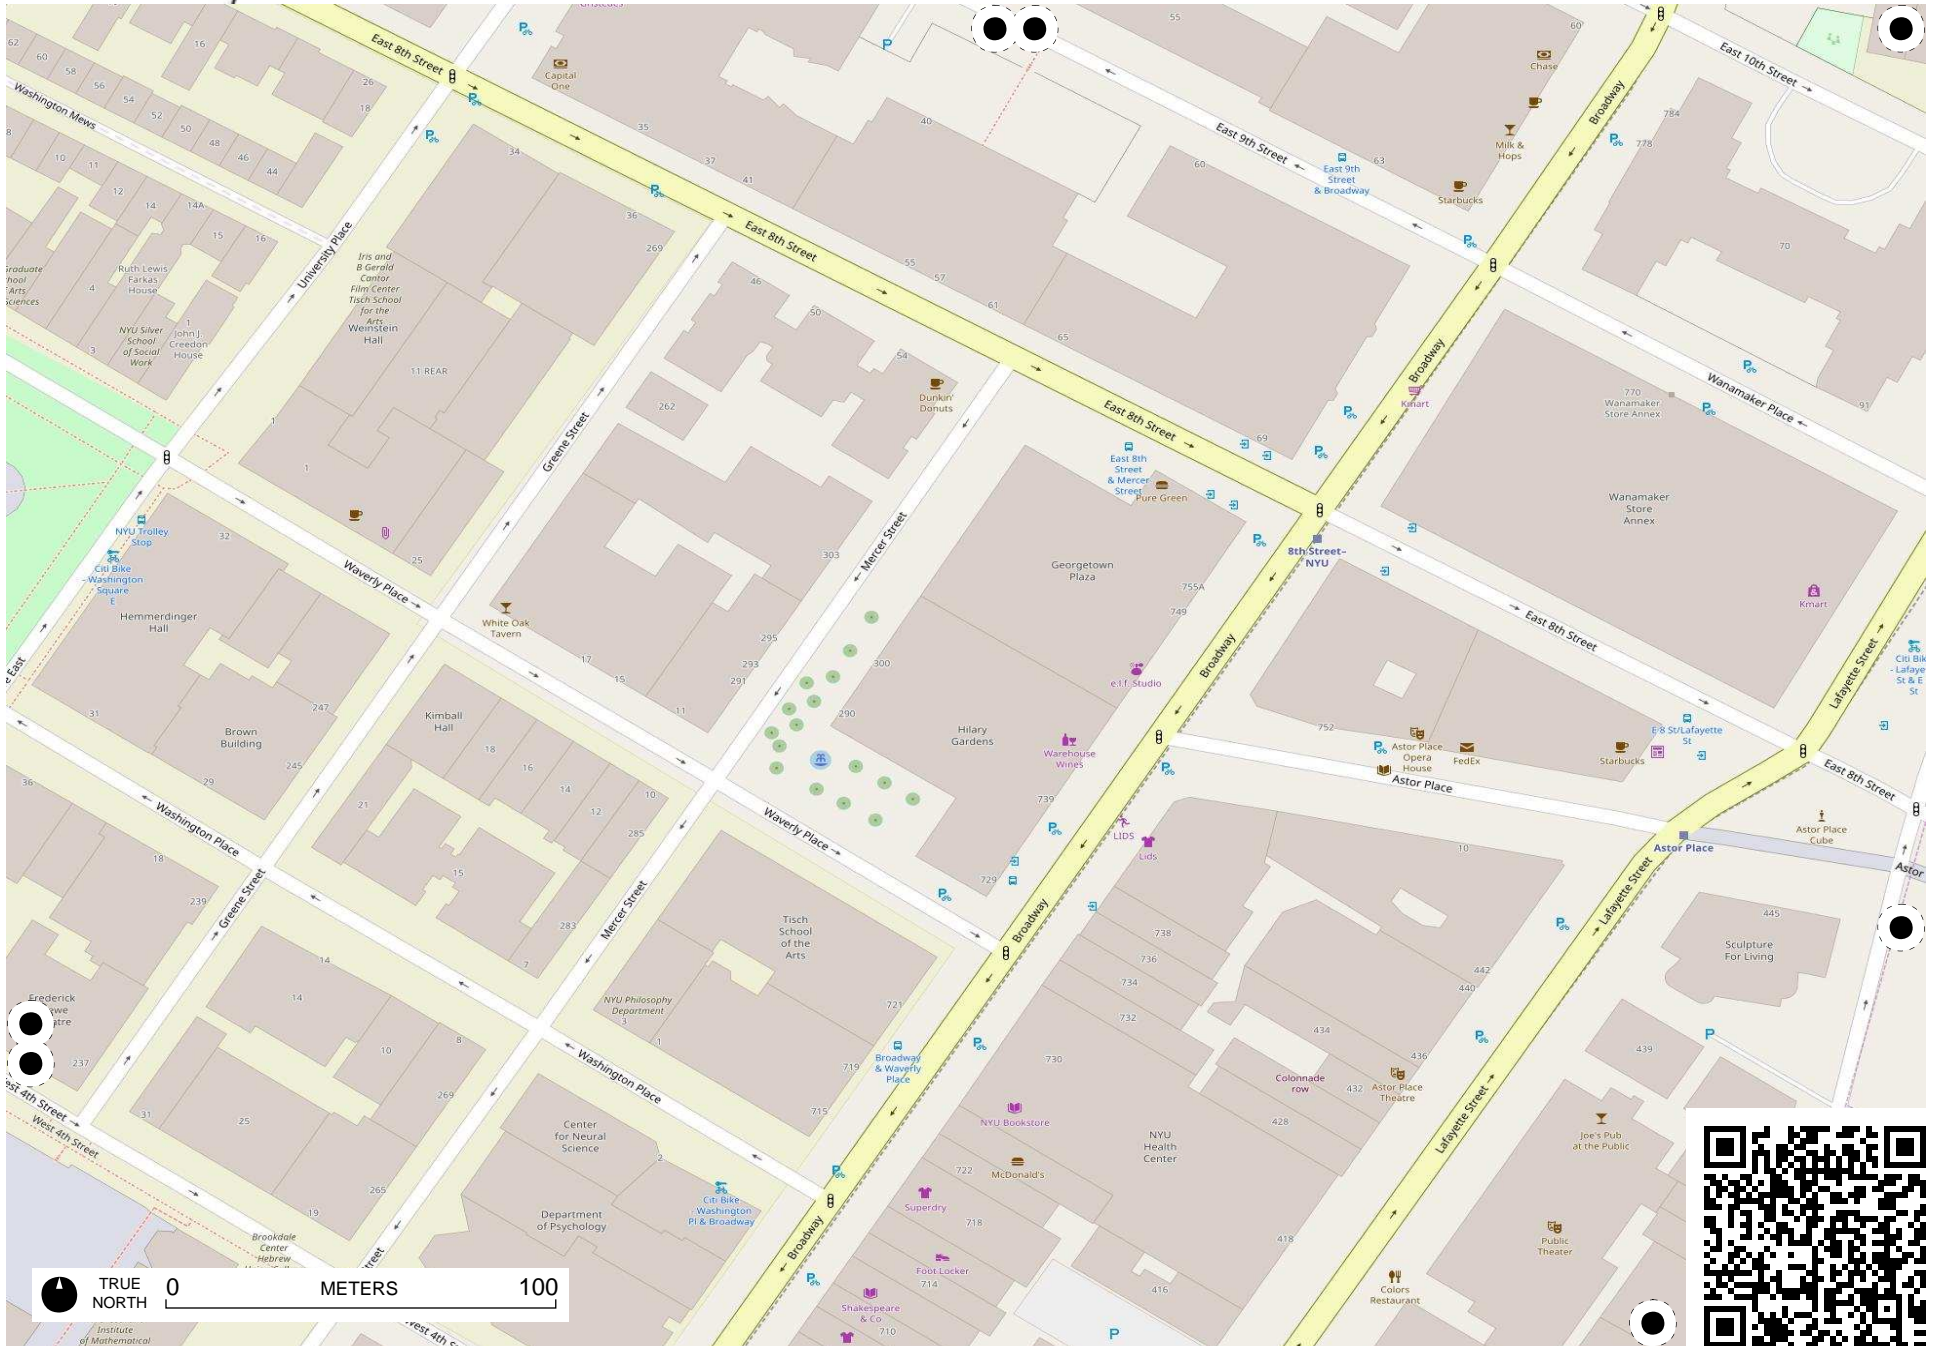

Field Papers

TRUE NORTH 0 METERS 250

TRUE NORTH 0 METERS 100

Field Papers

Ava's Second Drive

<http://fieldpapers.org/atlas/4y5hc391/B1>

TRUE NORTH 0 METERS 100

Field Papers

Ava's Second Drive

<http://fieldpapers.org/atlas/4y5hc391/C1>

TRUE NORTH 0 METERS 100