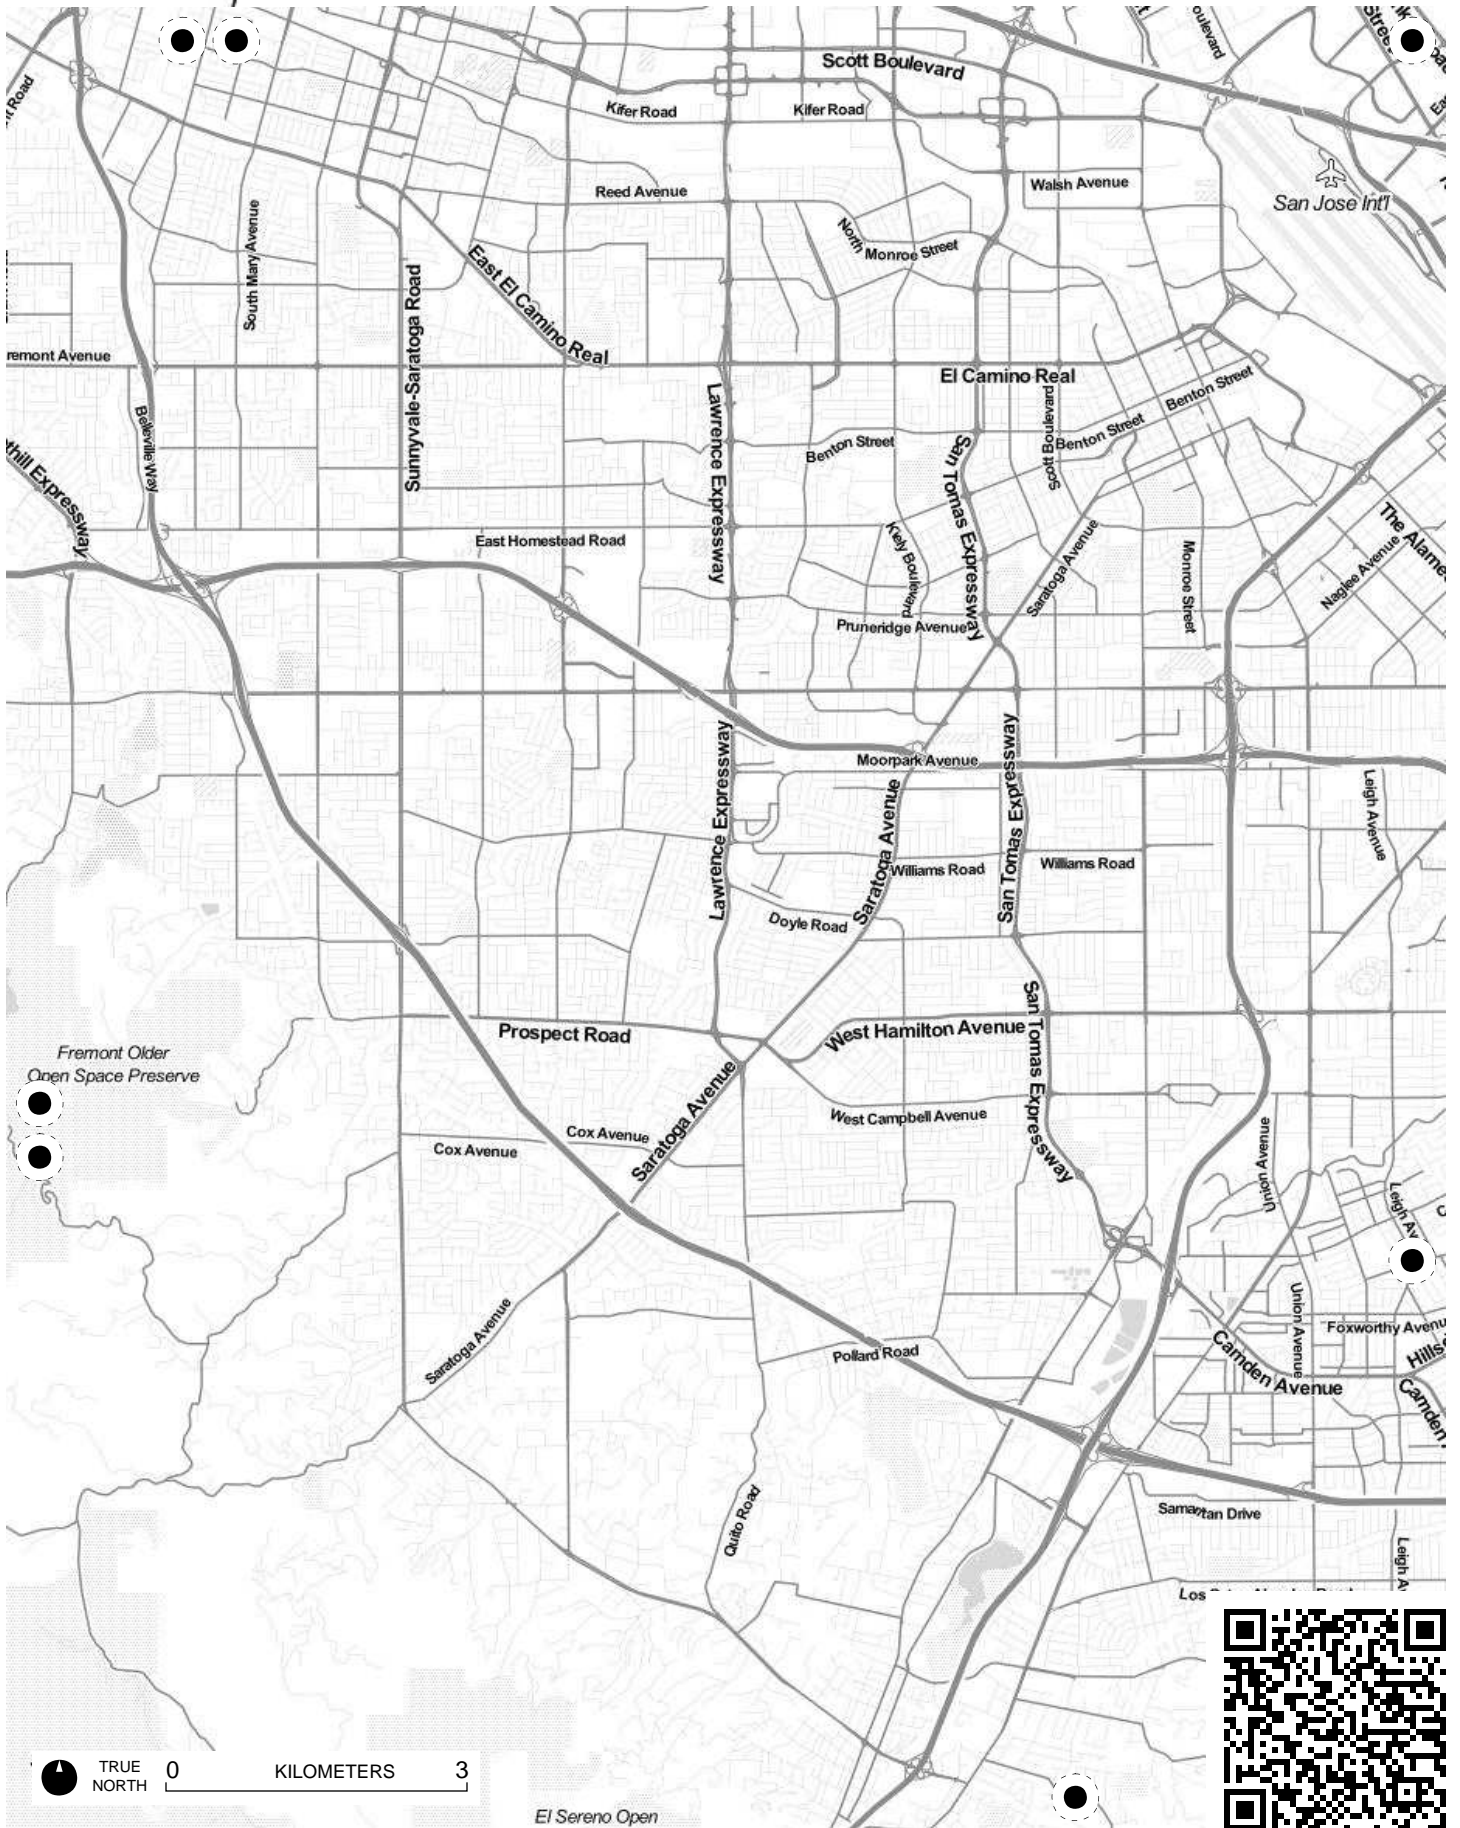

TRUE NORTH 0 20 KILOMETERS

Day Valley

TRUE NORTH 0 KILOMETERS 3

TRUE NORTH 0 KILOMETERS 3

TRUE NORTH 0 KILOMETERS 3

TRUE NORTH 0 3 KILOMETERS

TRUE NORTH 0 KILOMETERS 3

TRUE NORTH 0 KILOMETERS 3

El Sereno Open

TRUE NORTH 0 3 KILOMETERS