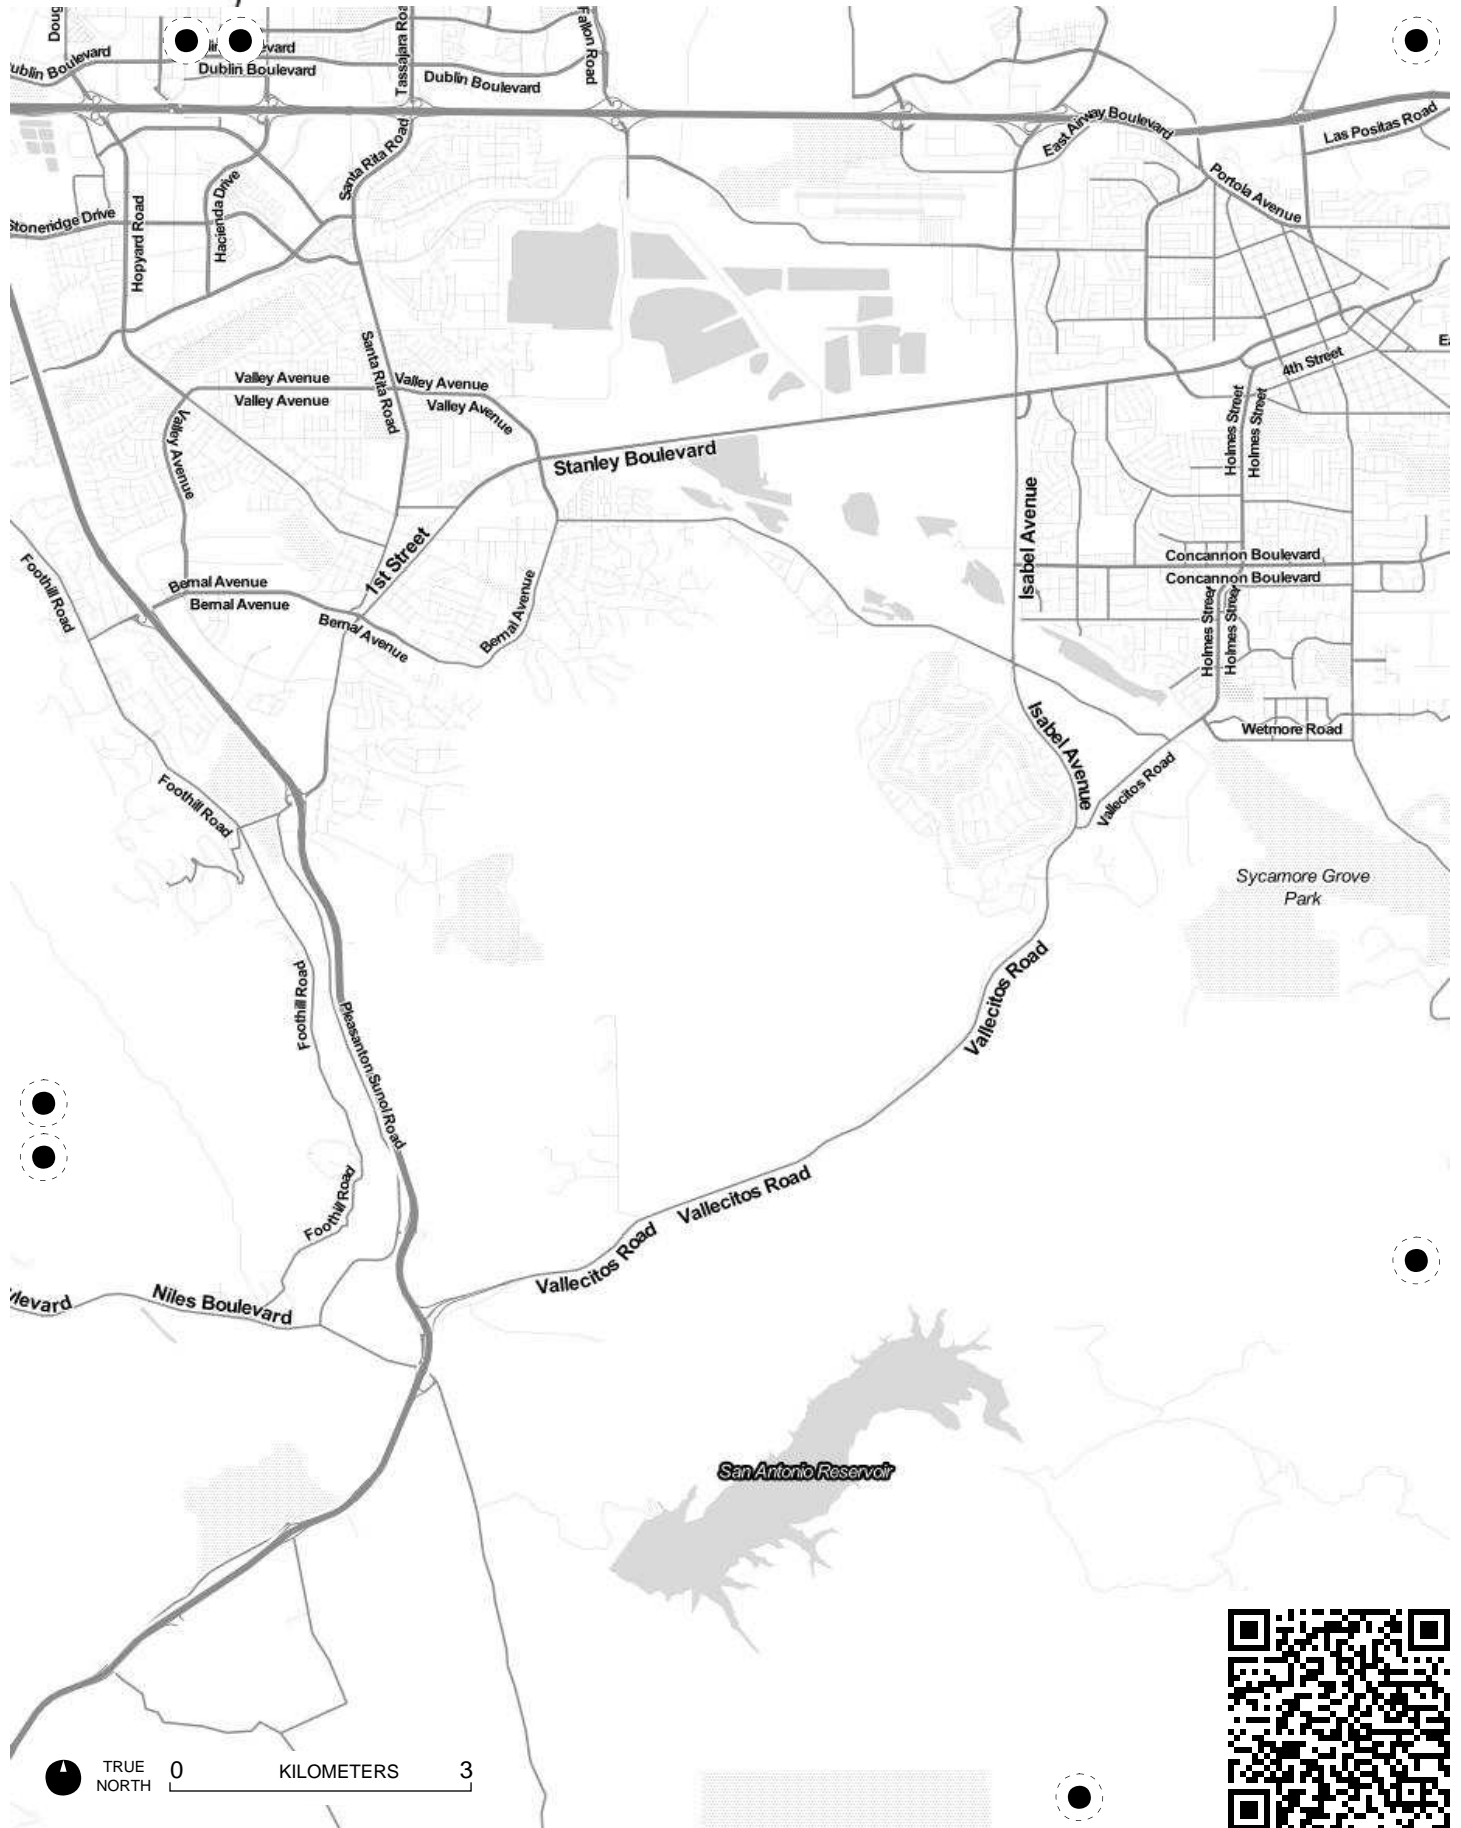

TRUE NORTH 0 20 KILOMETERS

Day Valley

TRUE NORTH 0 KILOMETERS 3

TRUE NORTH 0 KILOMETERS 3

TRUE NORTH 0 KILOMETERS 3

TRUE NORTH 0 3 KILOMETERS

TRUE NORTH 0 KILOMETERS 3

TRUE NORTH 0 KILOMETERS 3

El Sereno Open

TRUE NORTH 0 3 KILOMETERS