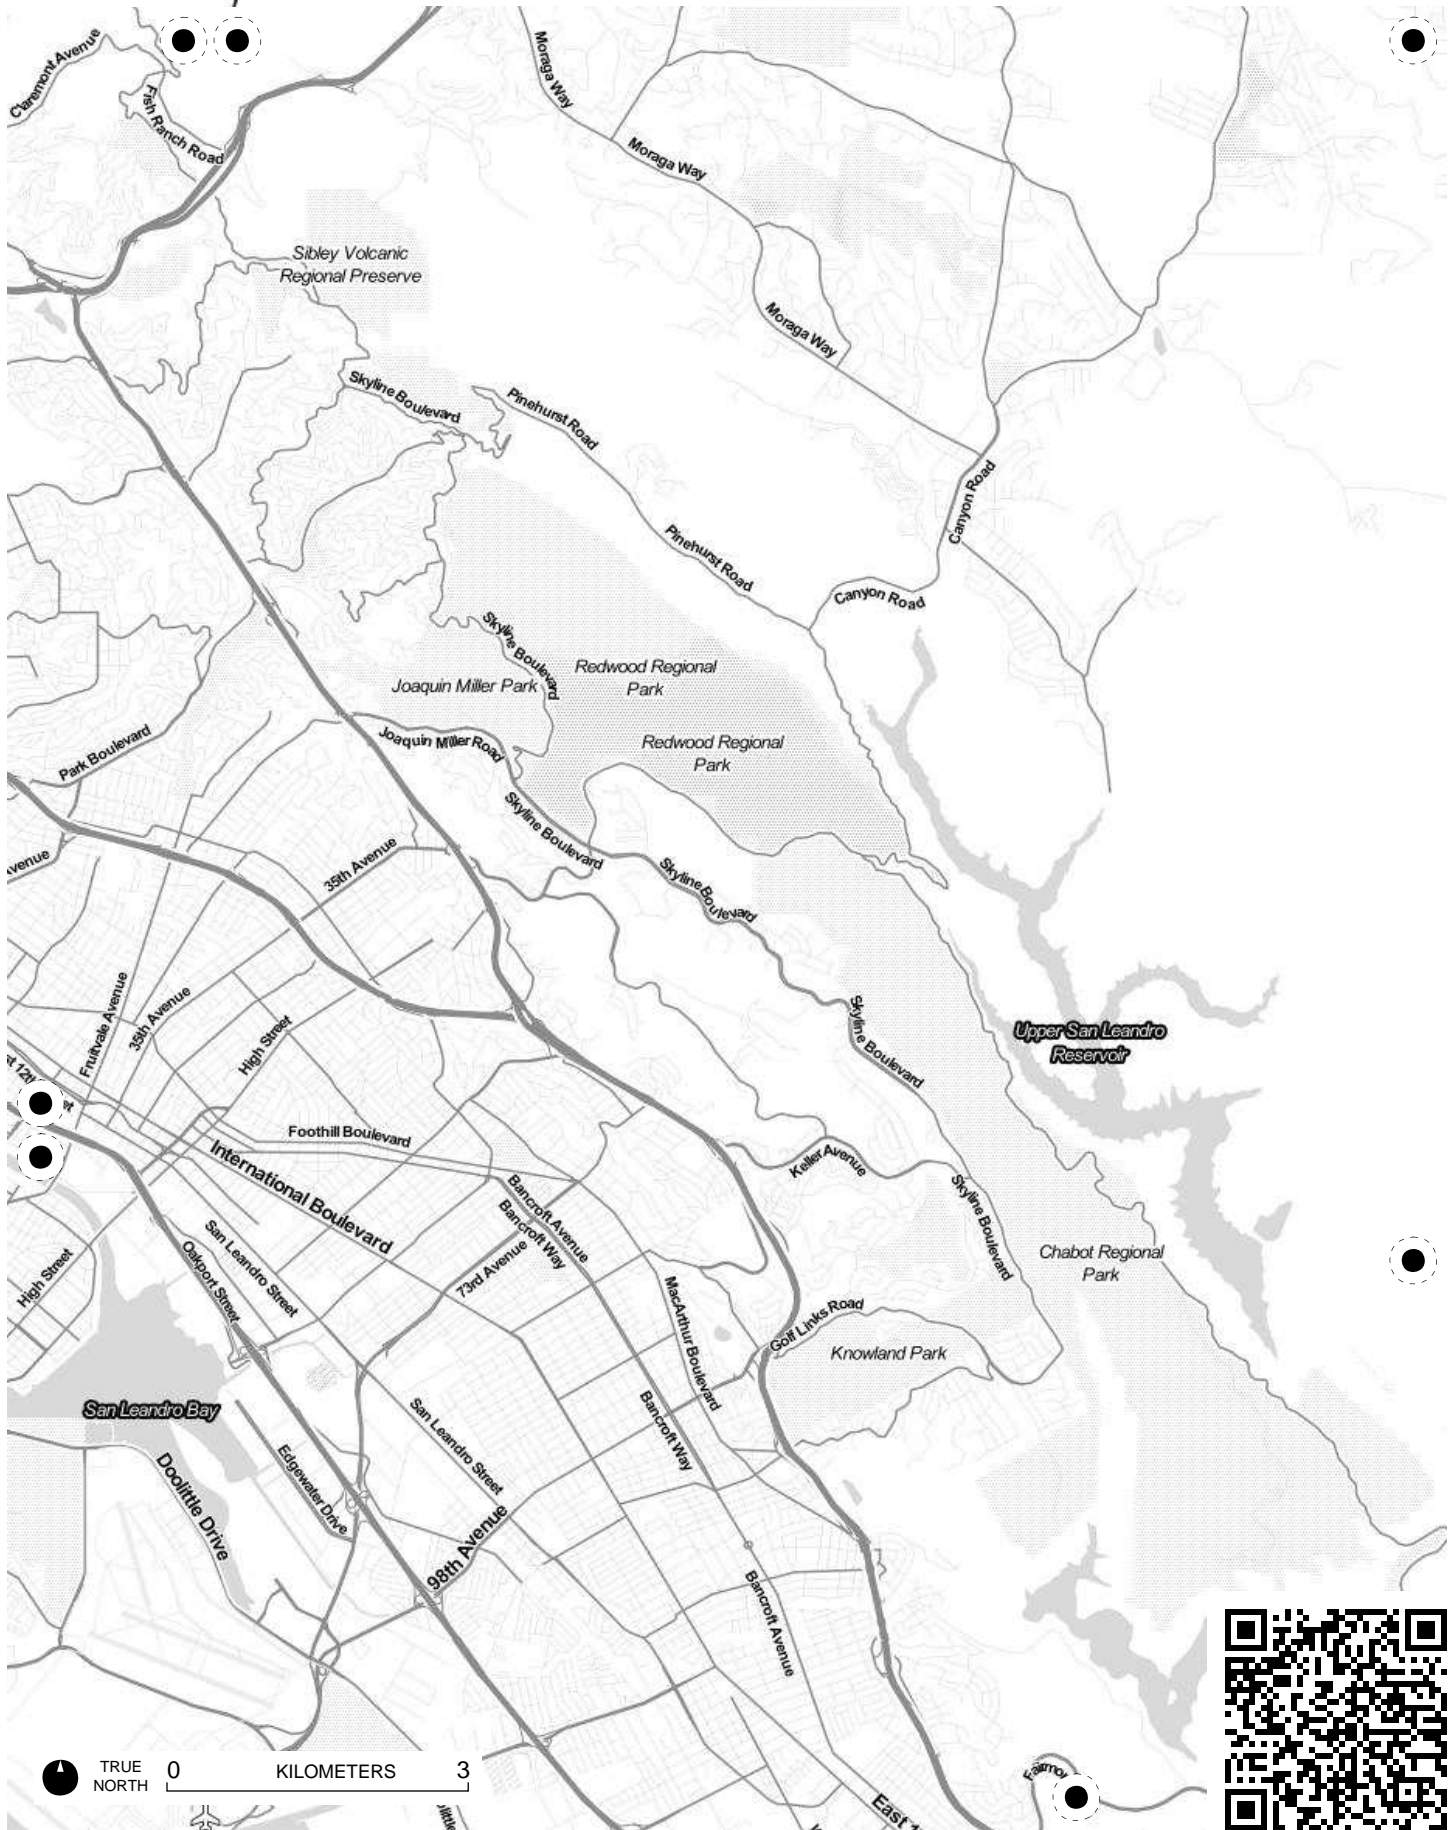

TRUE NORTH 0 20 KILOMETERS

Day Valley

TRUE NORTH 0 KILOMETERS 3

TRUE NORTH 0 KILOMETERS 3

TRUE NORTH 0 KILOMETERS 3

TRUE NORTH 0 3 KILOMETERS

TRUE NORTH 0 KILOMETERS 3

TRUE NORTH 0 KILOMETERS 3

El Sereno Open

TRUE NORTH 0 3 KILOMETERS