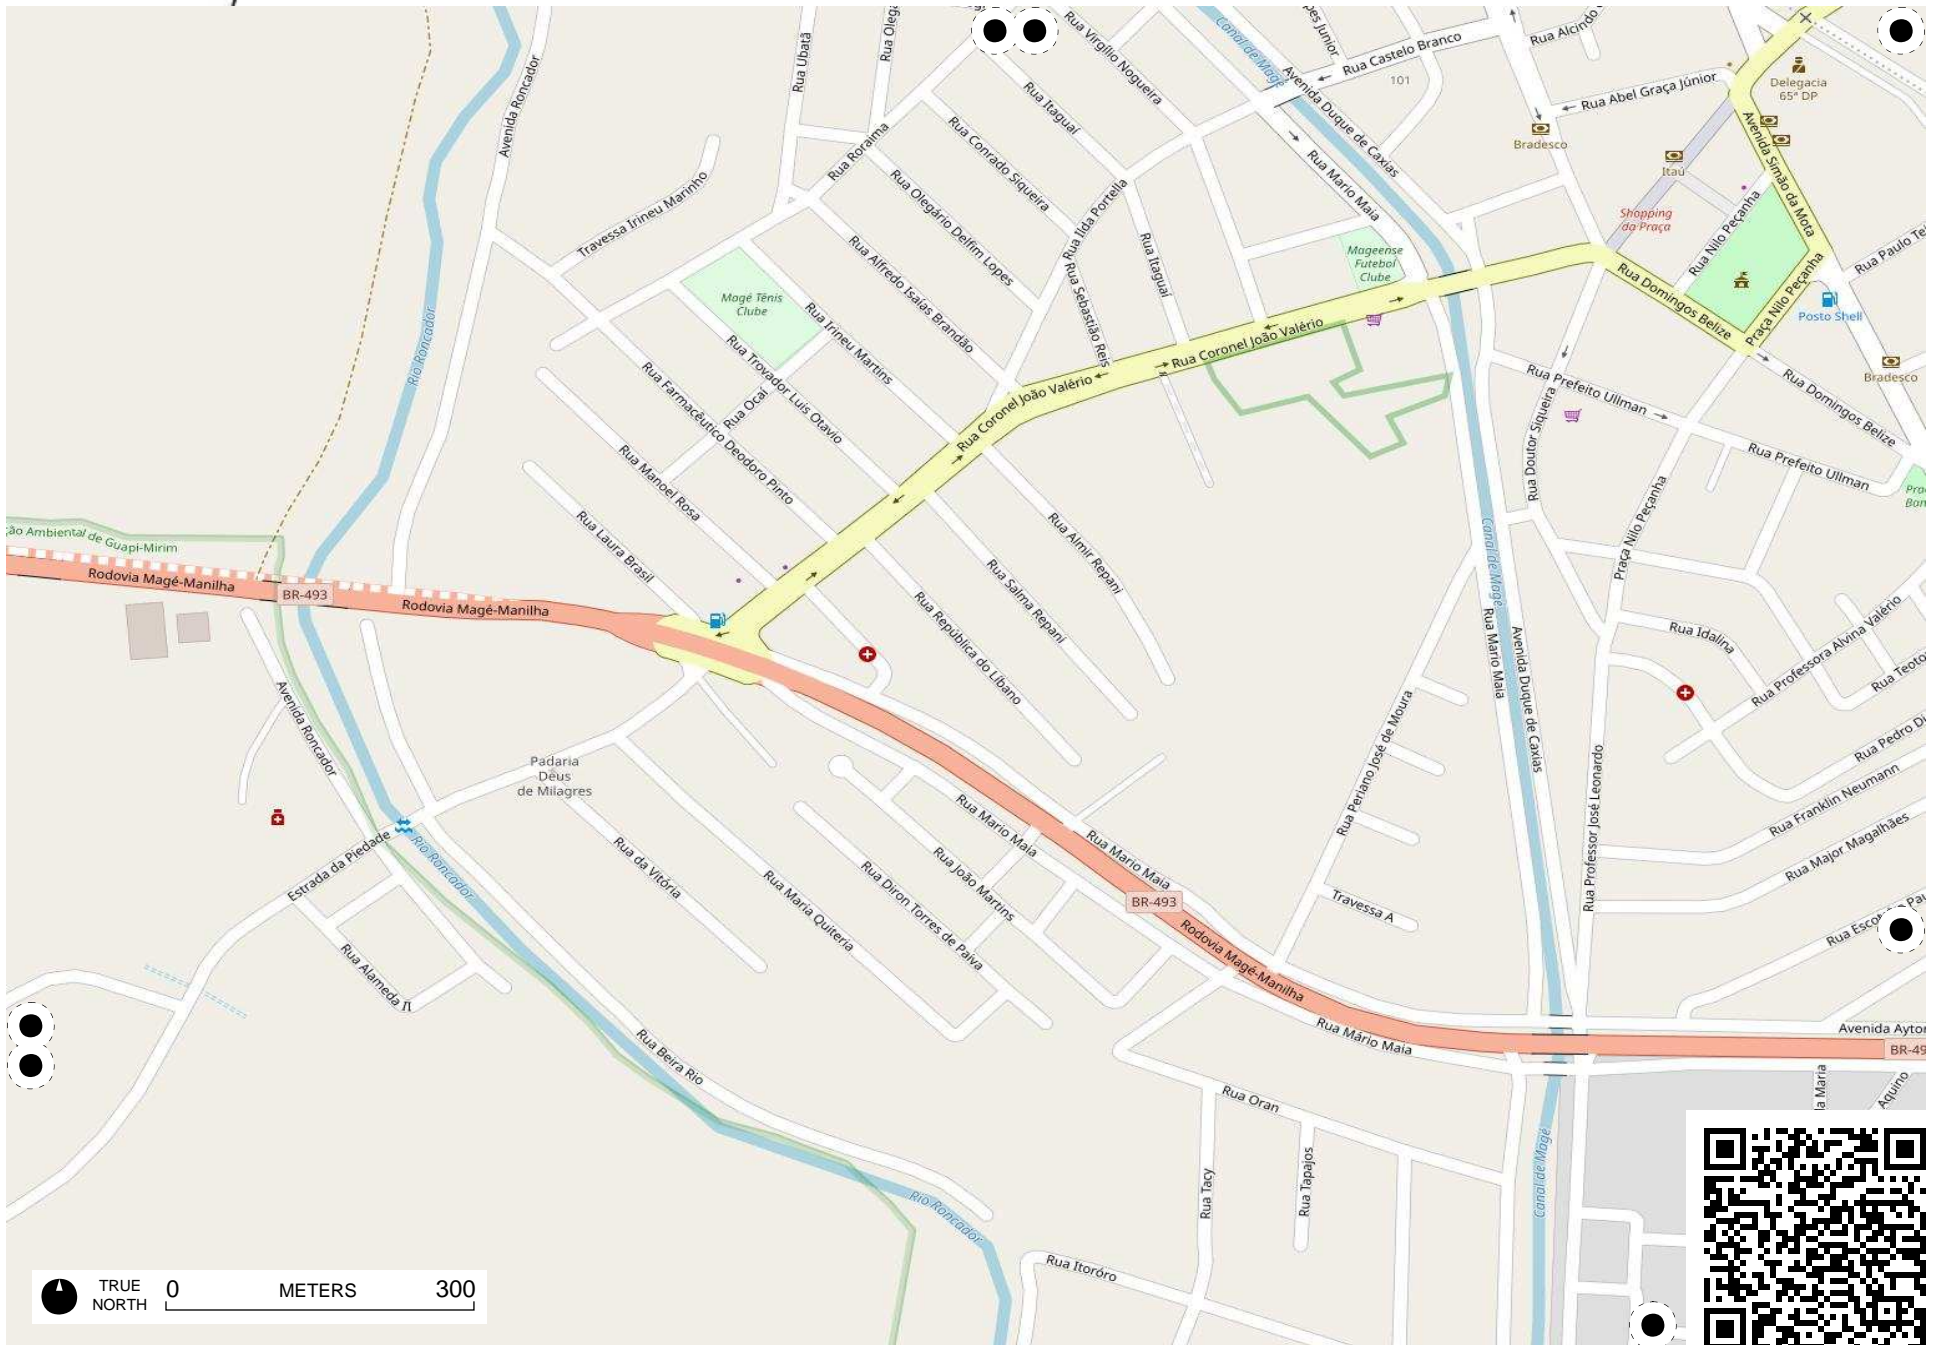

# Field Papers

Untitled

<http://fieldpapers.org/atlas/4wgatk40/B4>

Avenida Presidente

Rua B

Rua João Café

TRUE NORTH 0 METERS 300

TRUE NORTH 0 METERS 300

# Field Papers

Untitled  
<http://fieldpapers.org/atlas/4wgatk40/C4>