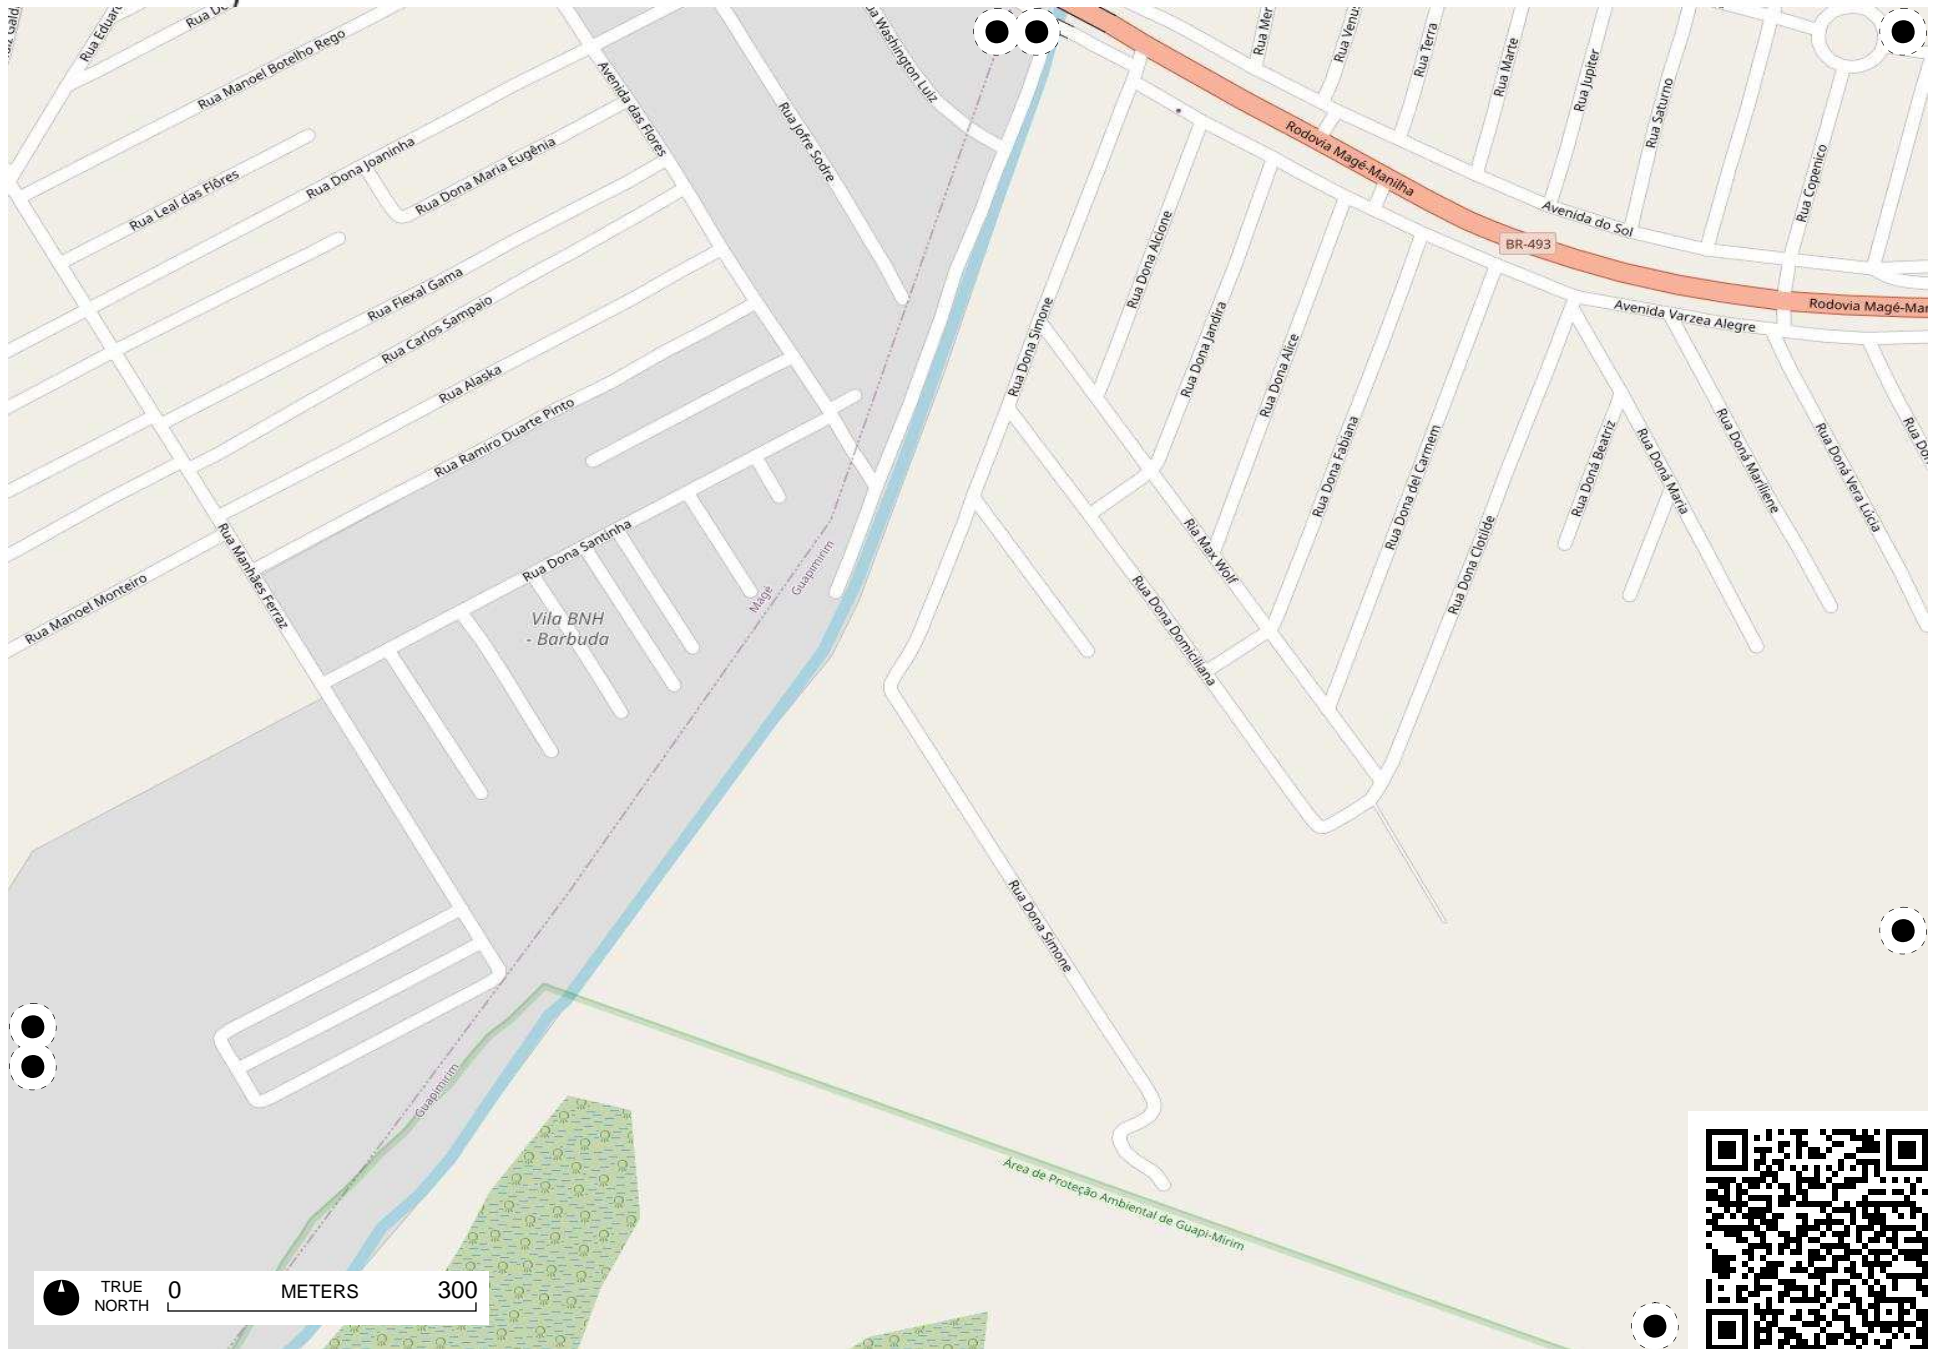

# Field Papers

Untitled

<http://fieldpapers.org/atlas/4wgatk40/B4>

Avenida Presidente

Rua B

Rua João Café

TRUE NORTH 0 METERS 300

TRUE NORTH 0 METERS 300

# Field Papers

Untitled  
<http://fieldpapers.org/atlas/4wgatk40/C4>