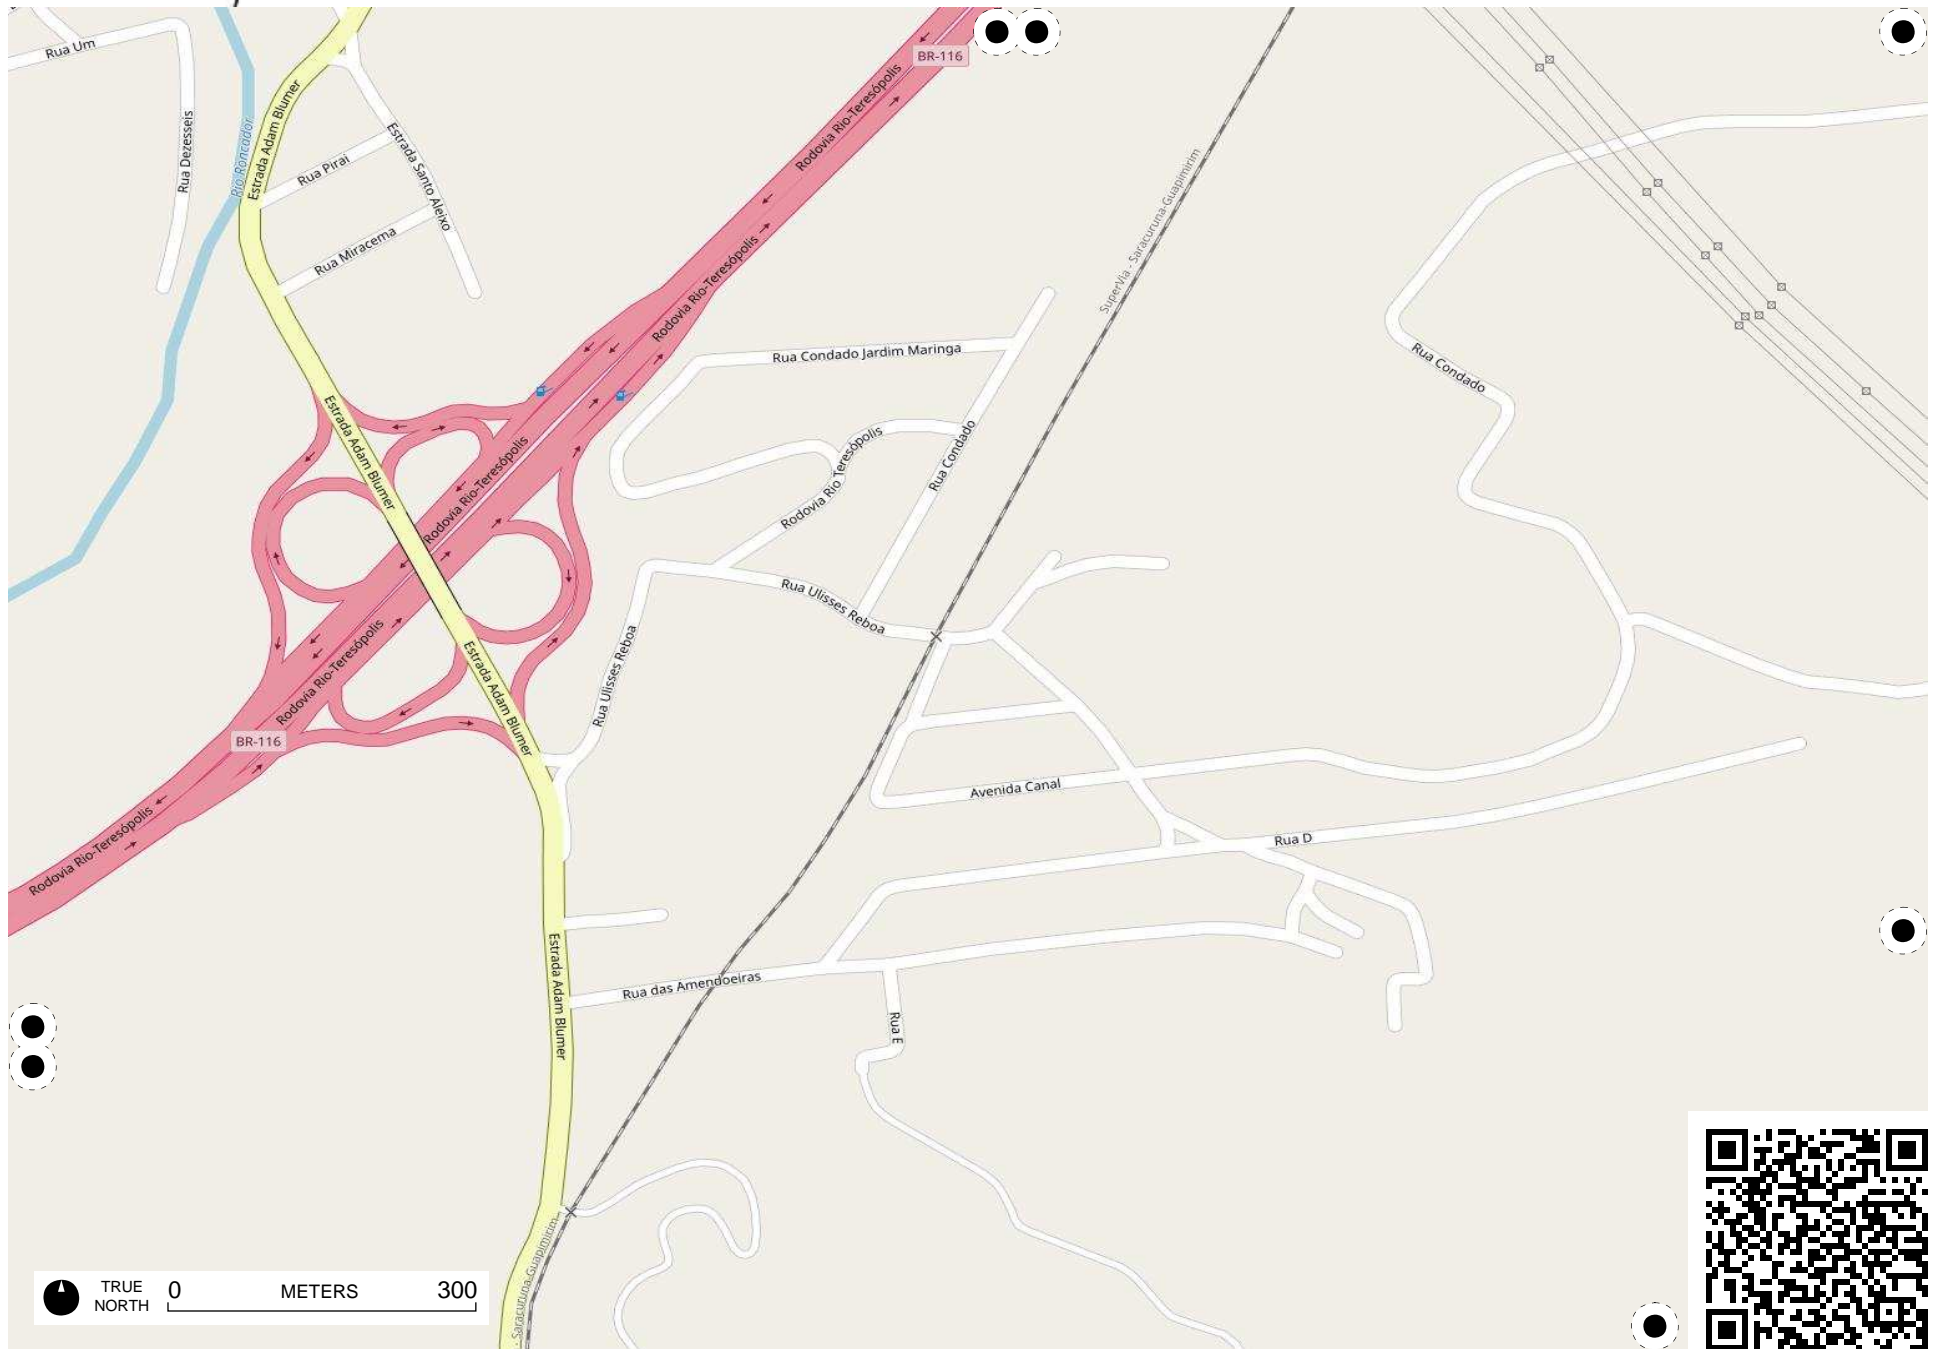

# Field Papers

Untitled

<http://fieldpapers.org/atlasses/4wgtk40/A4>

# Field Papers

Untitled

<http://fieldpapers.org/atlas/4wgatk40/B4>

Avenida Presidente

Rua B

Rua João Café

TRUE NORTH 0 METERS 300

TRUE NORTH 0 METERS 300

# Field Papers

Untitled  
<http://fieldpapers.org/atlas/4wgatk40/C4>

# Field Papers

Untitled  
<http://fieldpapers.org/atlasses/4wгатk40/G4>