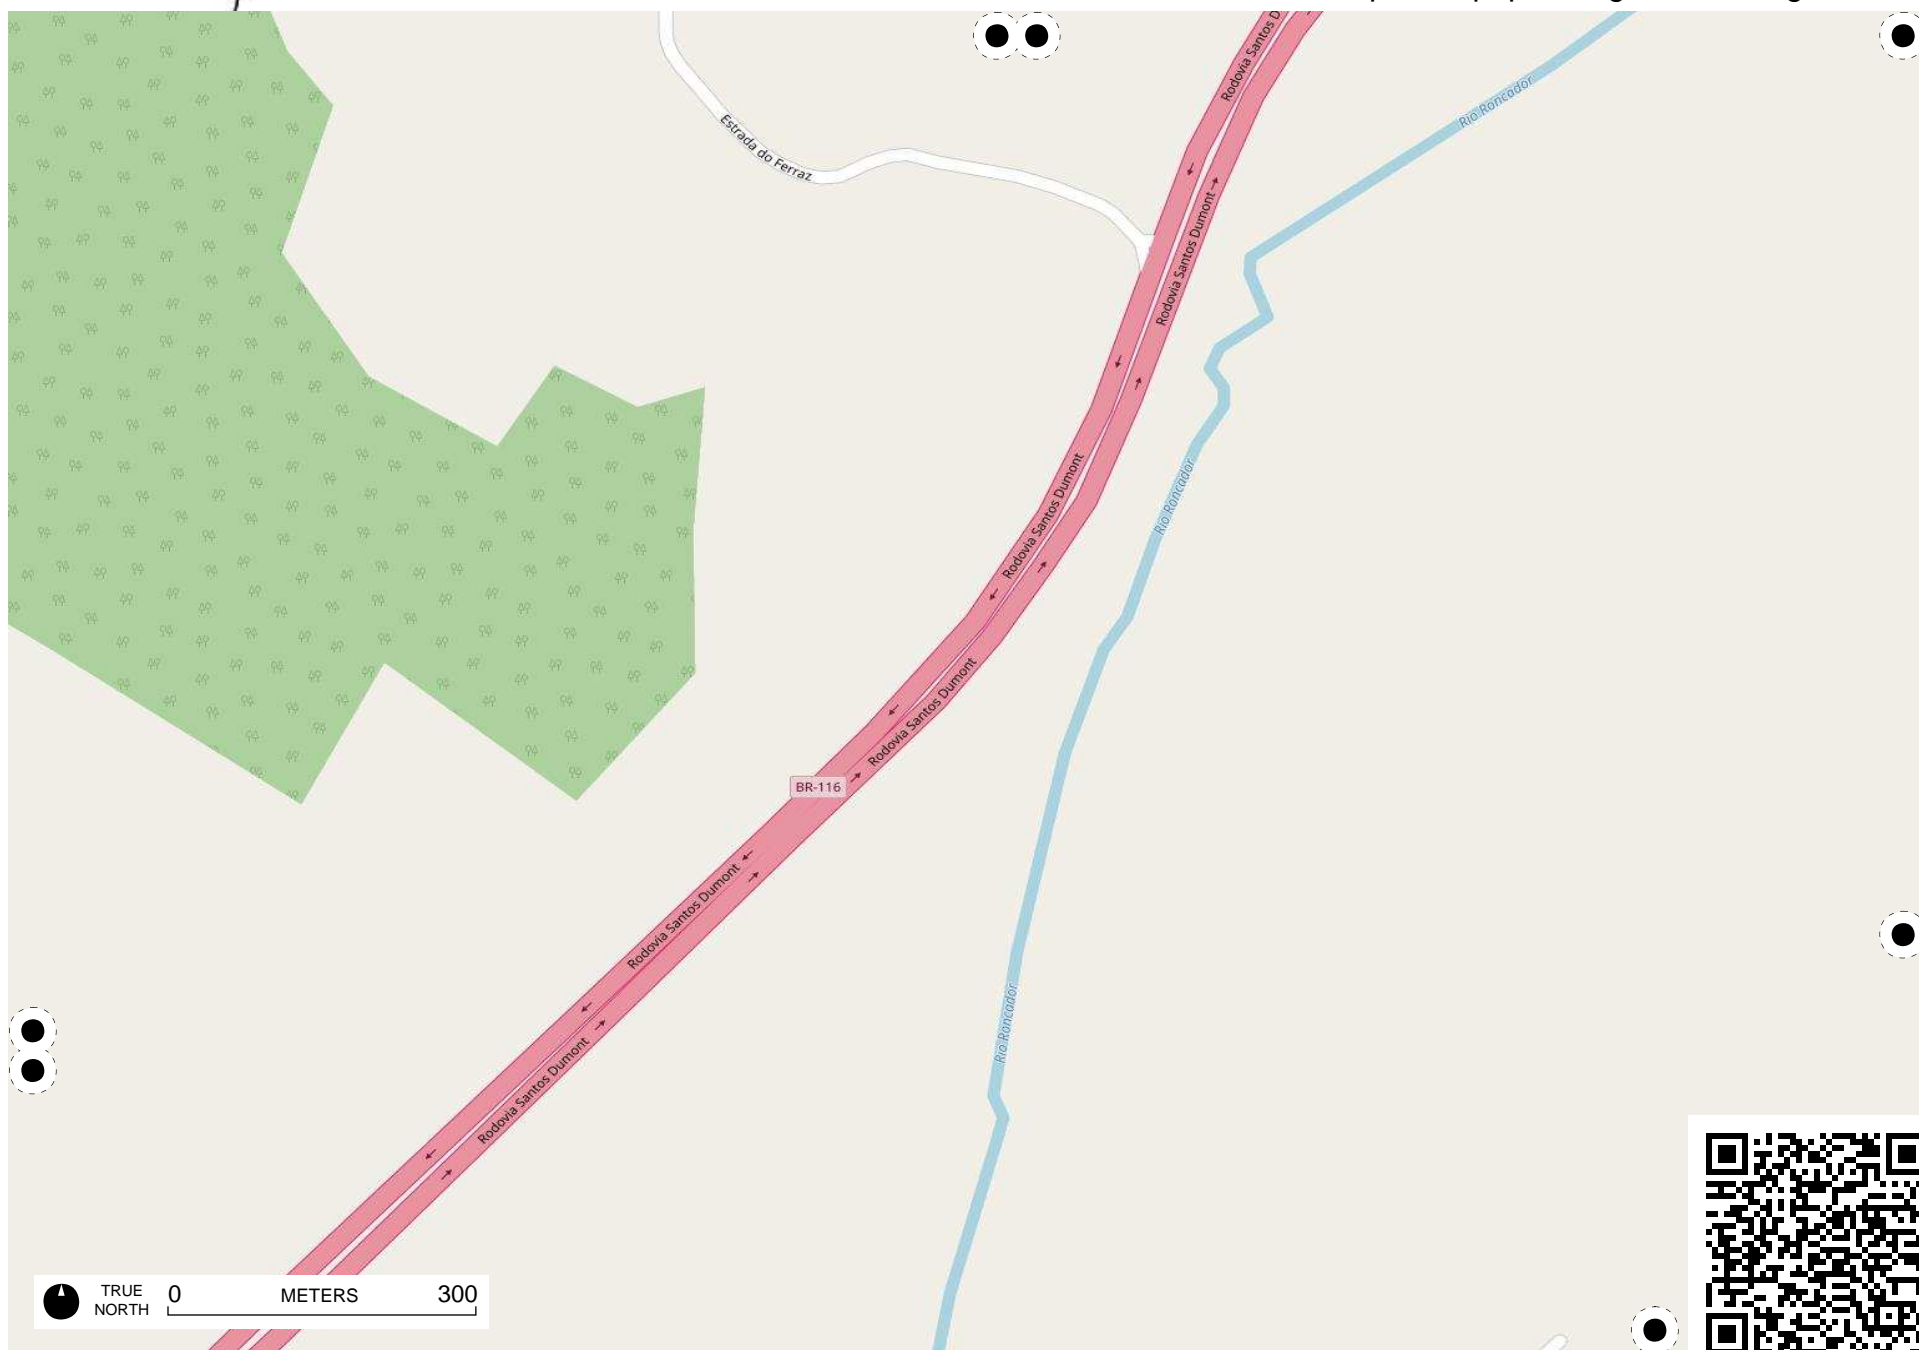

# Field Papers

Untitled

<http://fieldpapers.org/atlas/4wgatk40/B4>

Avenida Presidente

Rua B

Rua João Café

TRUE NORTH 0 METERS 300

TRUE NORTH 0 METERS 300

# Field Papers

Untitled  
<http://fieldpapers.org/atlas/4wgatk40/C4>