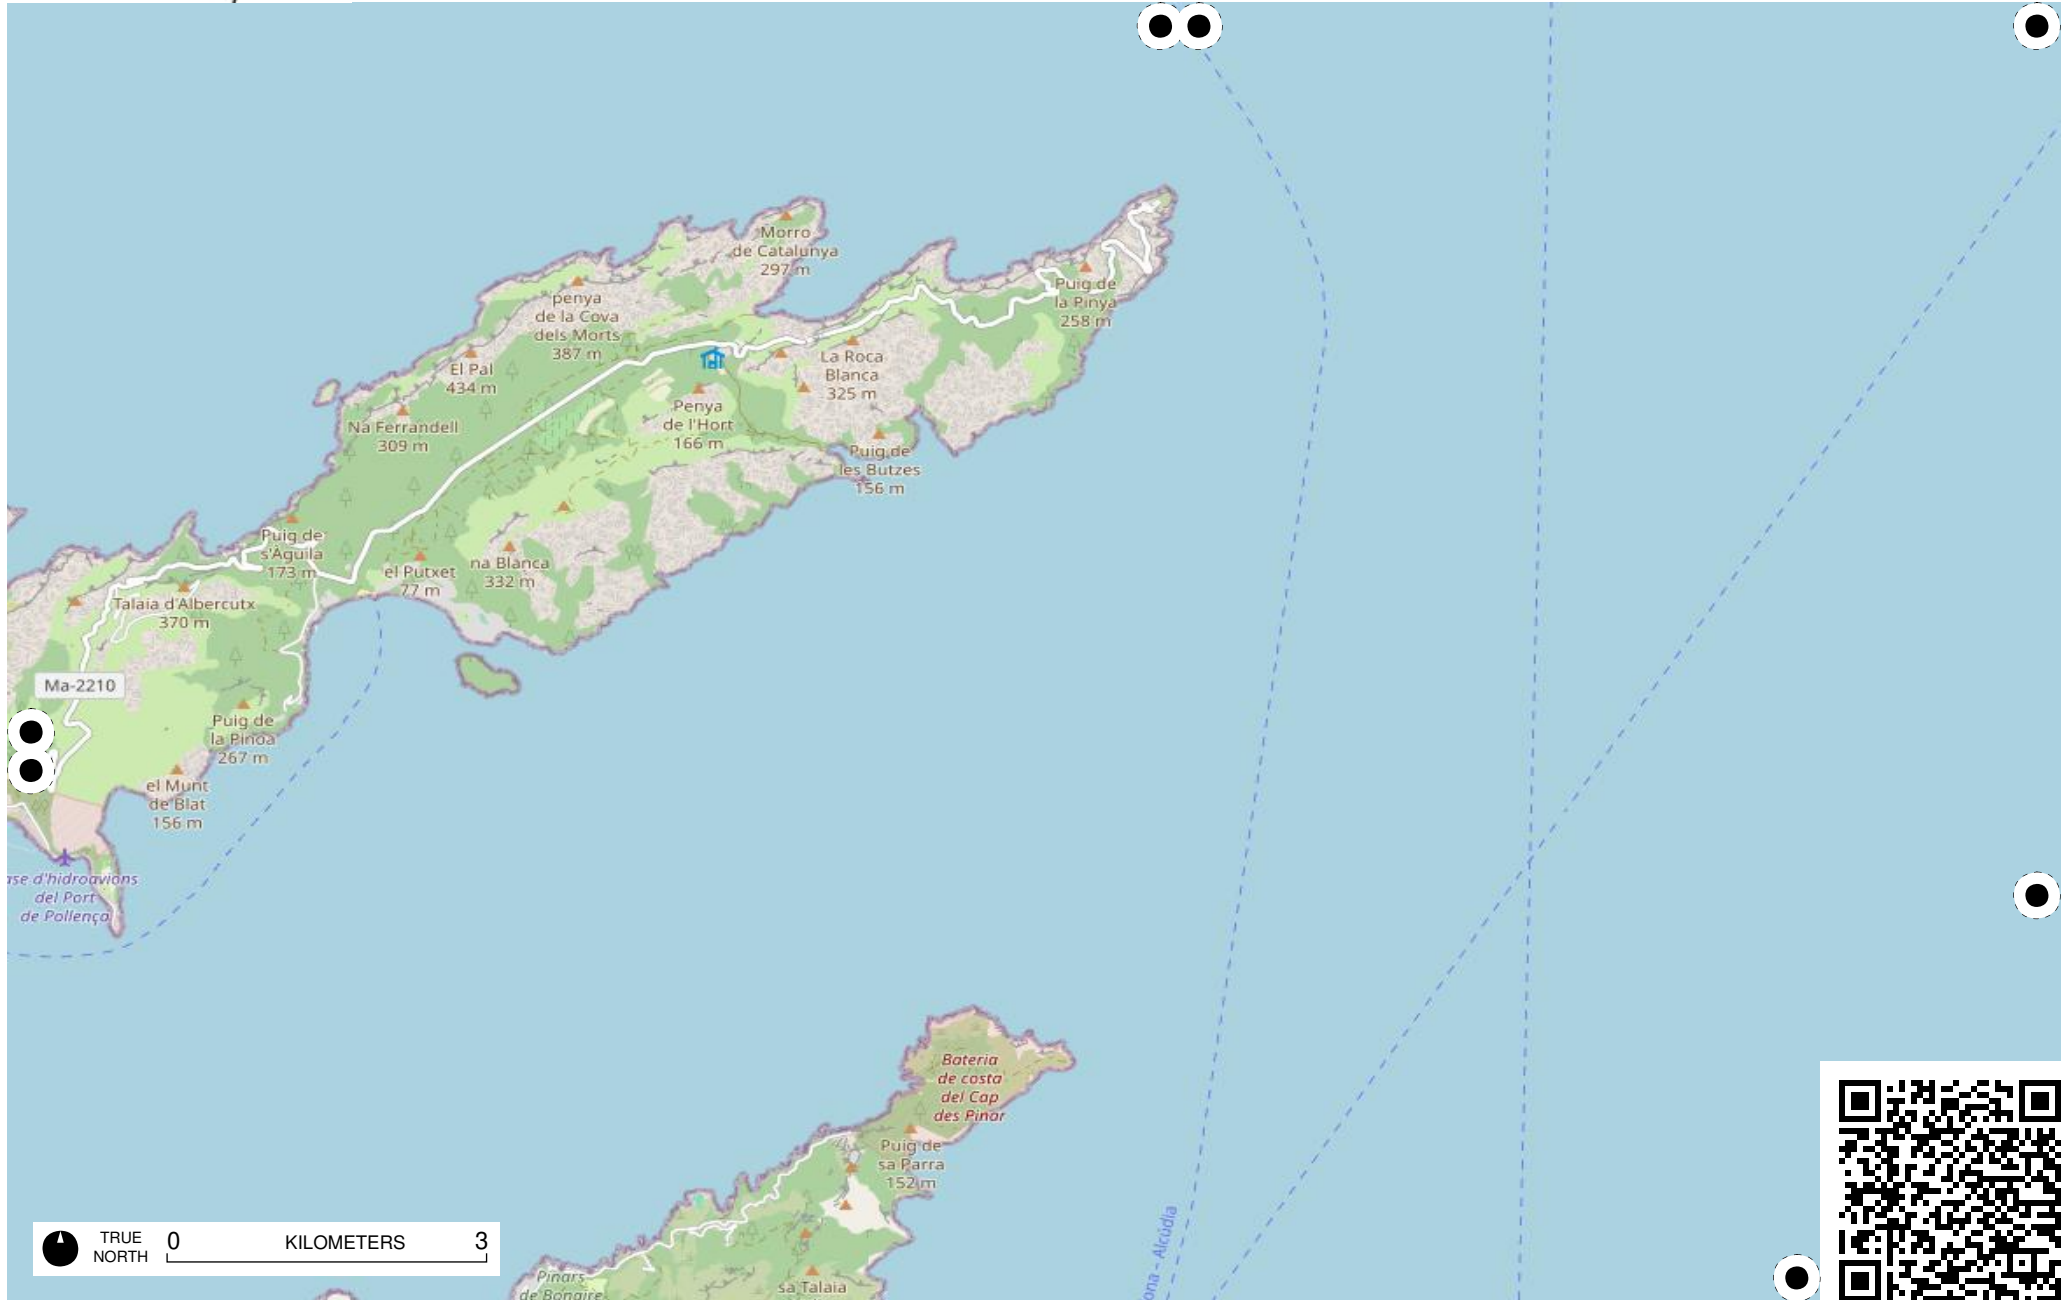

TRUE NORTH 0 KILOMETERS 3

Field Papers

MAJORKA 8x8

<https://fieldpapers.org/atlas/4vc8m371/A4>

TRUE NORTH 0 KILOMETERS 3

TRUE NORTH 0 KILOMETERS 3

Field Papers

MAJORKA 8x8

Field Papers

MAJORKA 8x8

<https://fieldpapers.org/atlas/4vc8m371/H6>

TRUE NORTH 0 KILOMETERS 3

Field Papers

MAJORKA 8x8

<https://fieldpapers.org/atlas/4vc8m371/H8>

TRUE NORTH 0 KILOMETERS 3