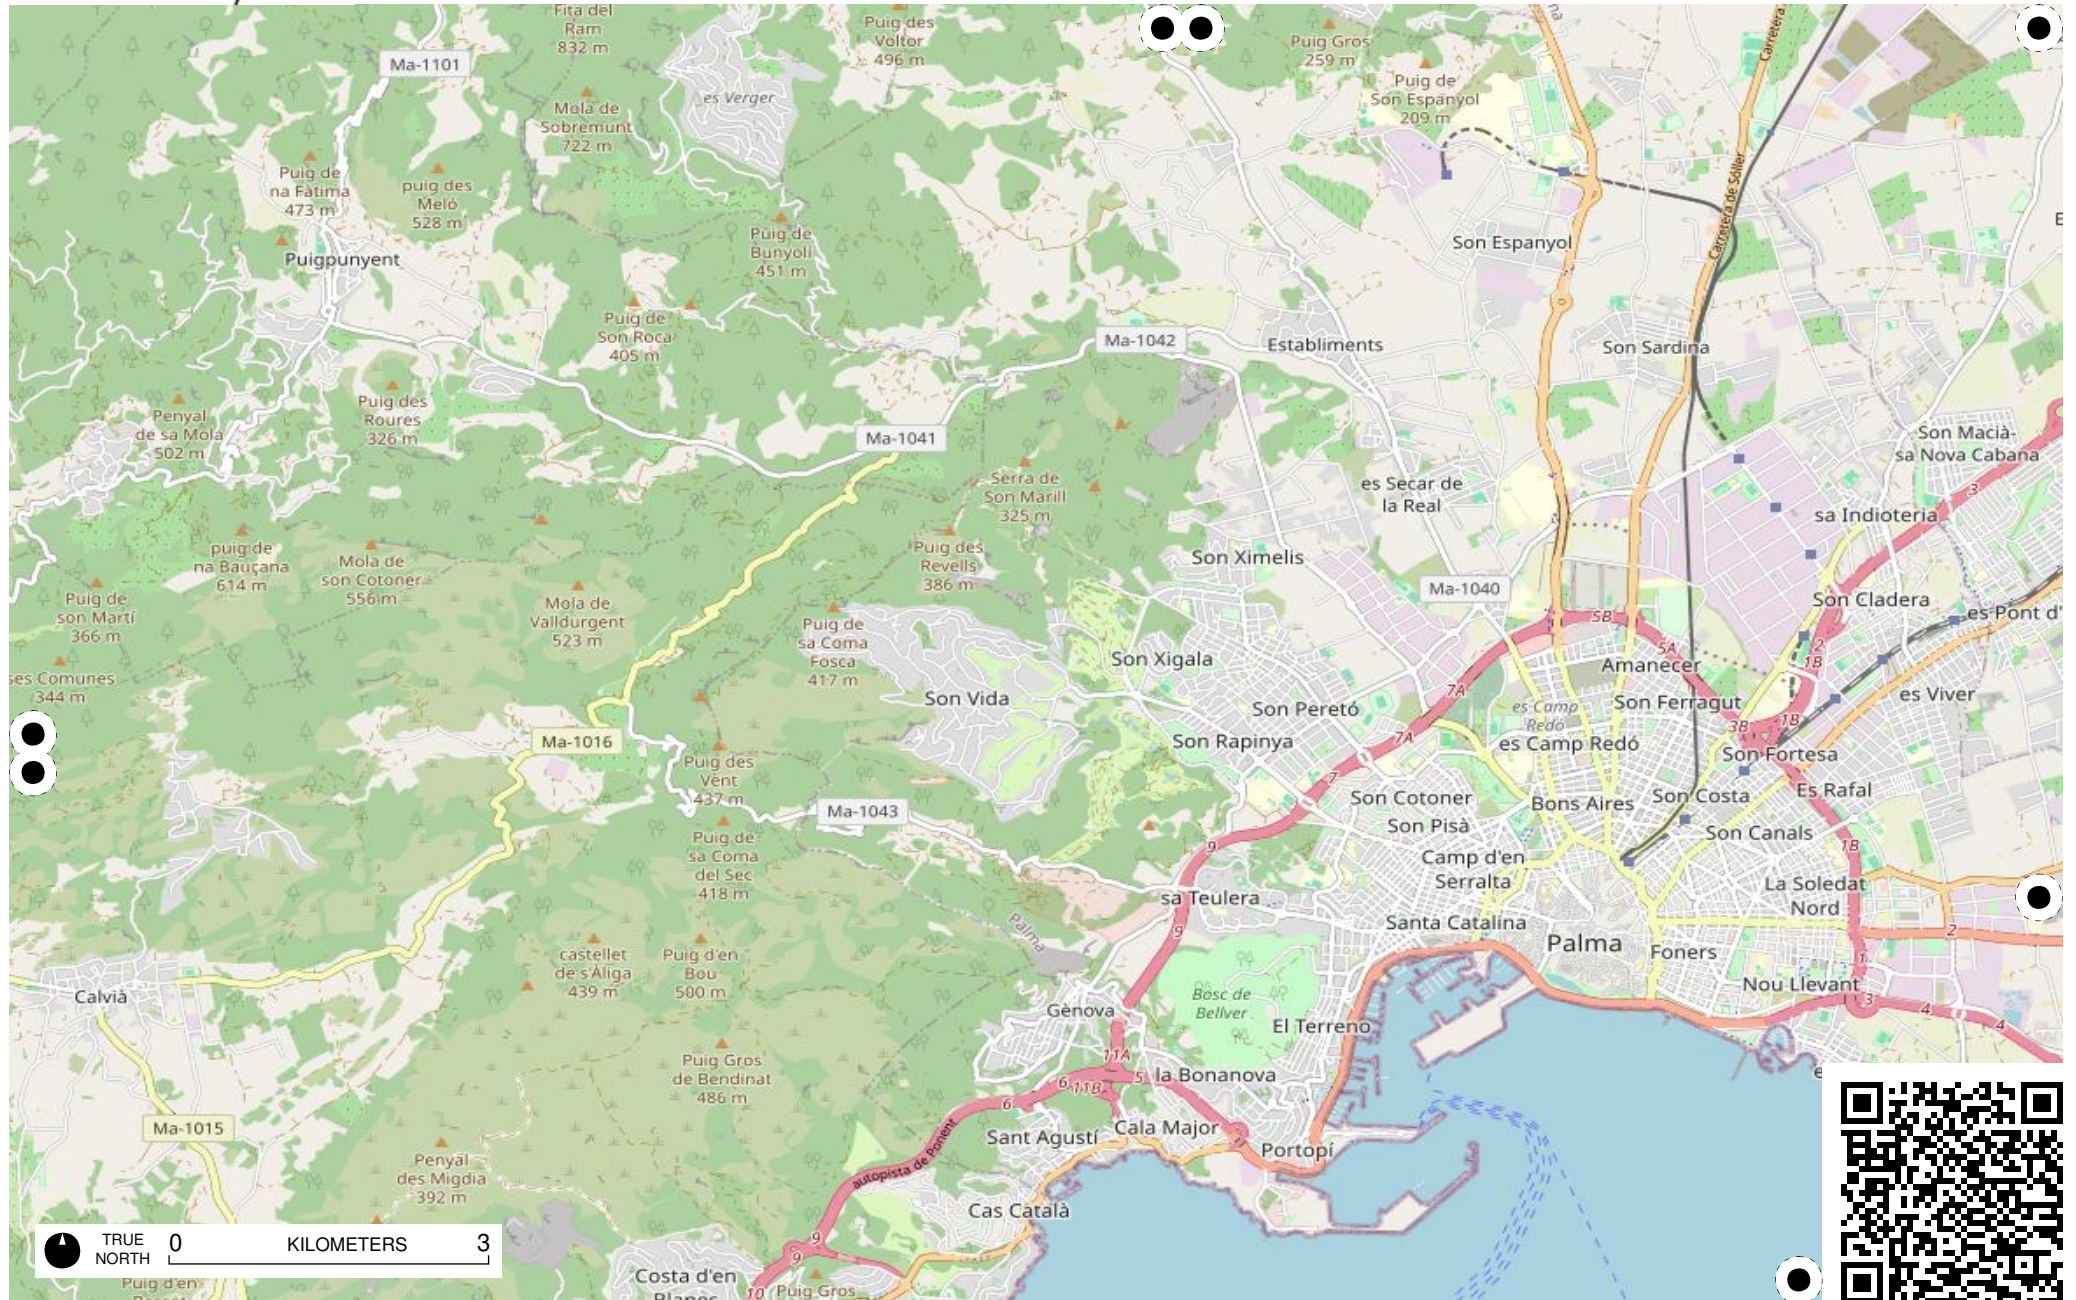

TRUE NORTH 0 KILOMETERS 3

Field Papers

MAJORKA 8x8

<https://fieldpapers.org/atlas/4vc8m371/C8>

TRUE NORTH 0 KILOMETERS 3

Field Papers

MAJORKA 8x8

<https://fieldpapers.org/atlas/4vc8m371/D8>