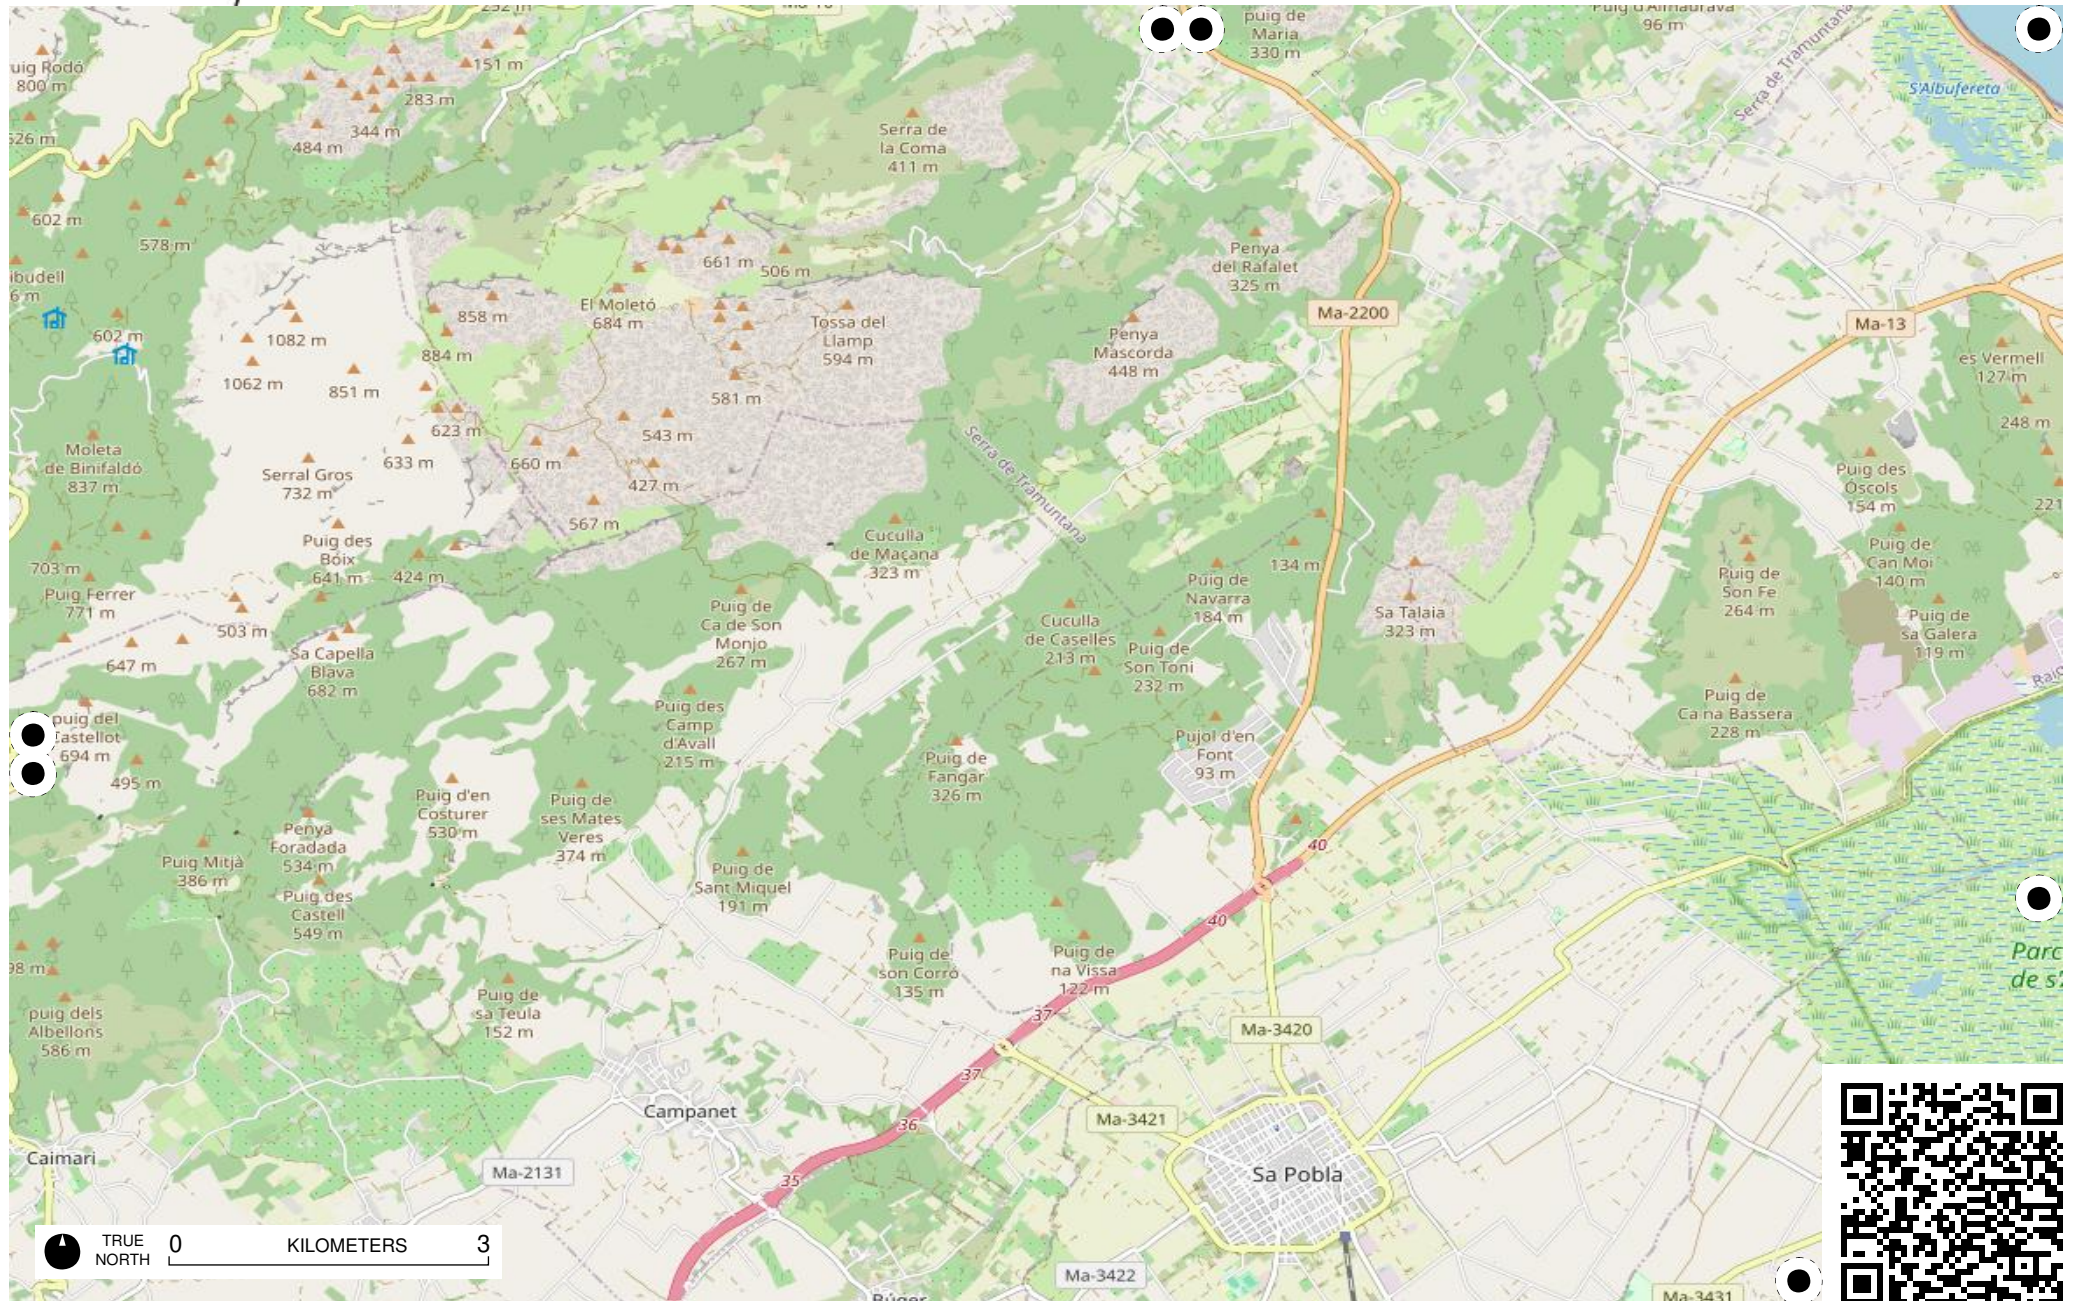

<https://fieldpapers.org/atlasses/4vc8m371/B2>

Field Papers

MAJORKA 8x8

<https://fieldpapers.org/atlas/4vc8m371/B3>

TRUE NORTH 0 KILOMETERS 3

Field Papers

MAJORKA 8x8

<https://fieldpapers.org/atlasses/4vc8m371/B8>