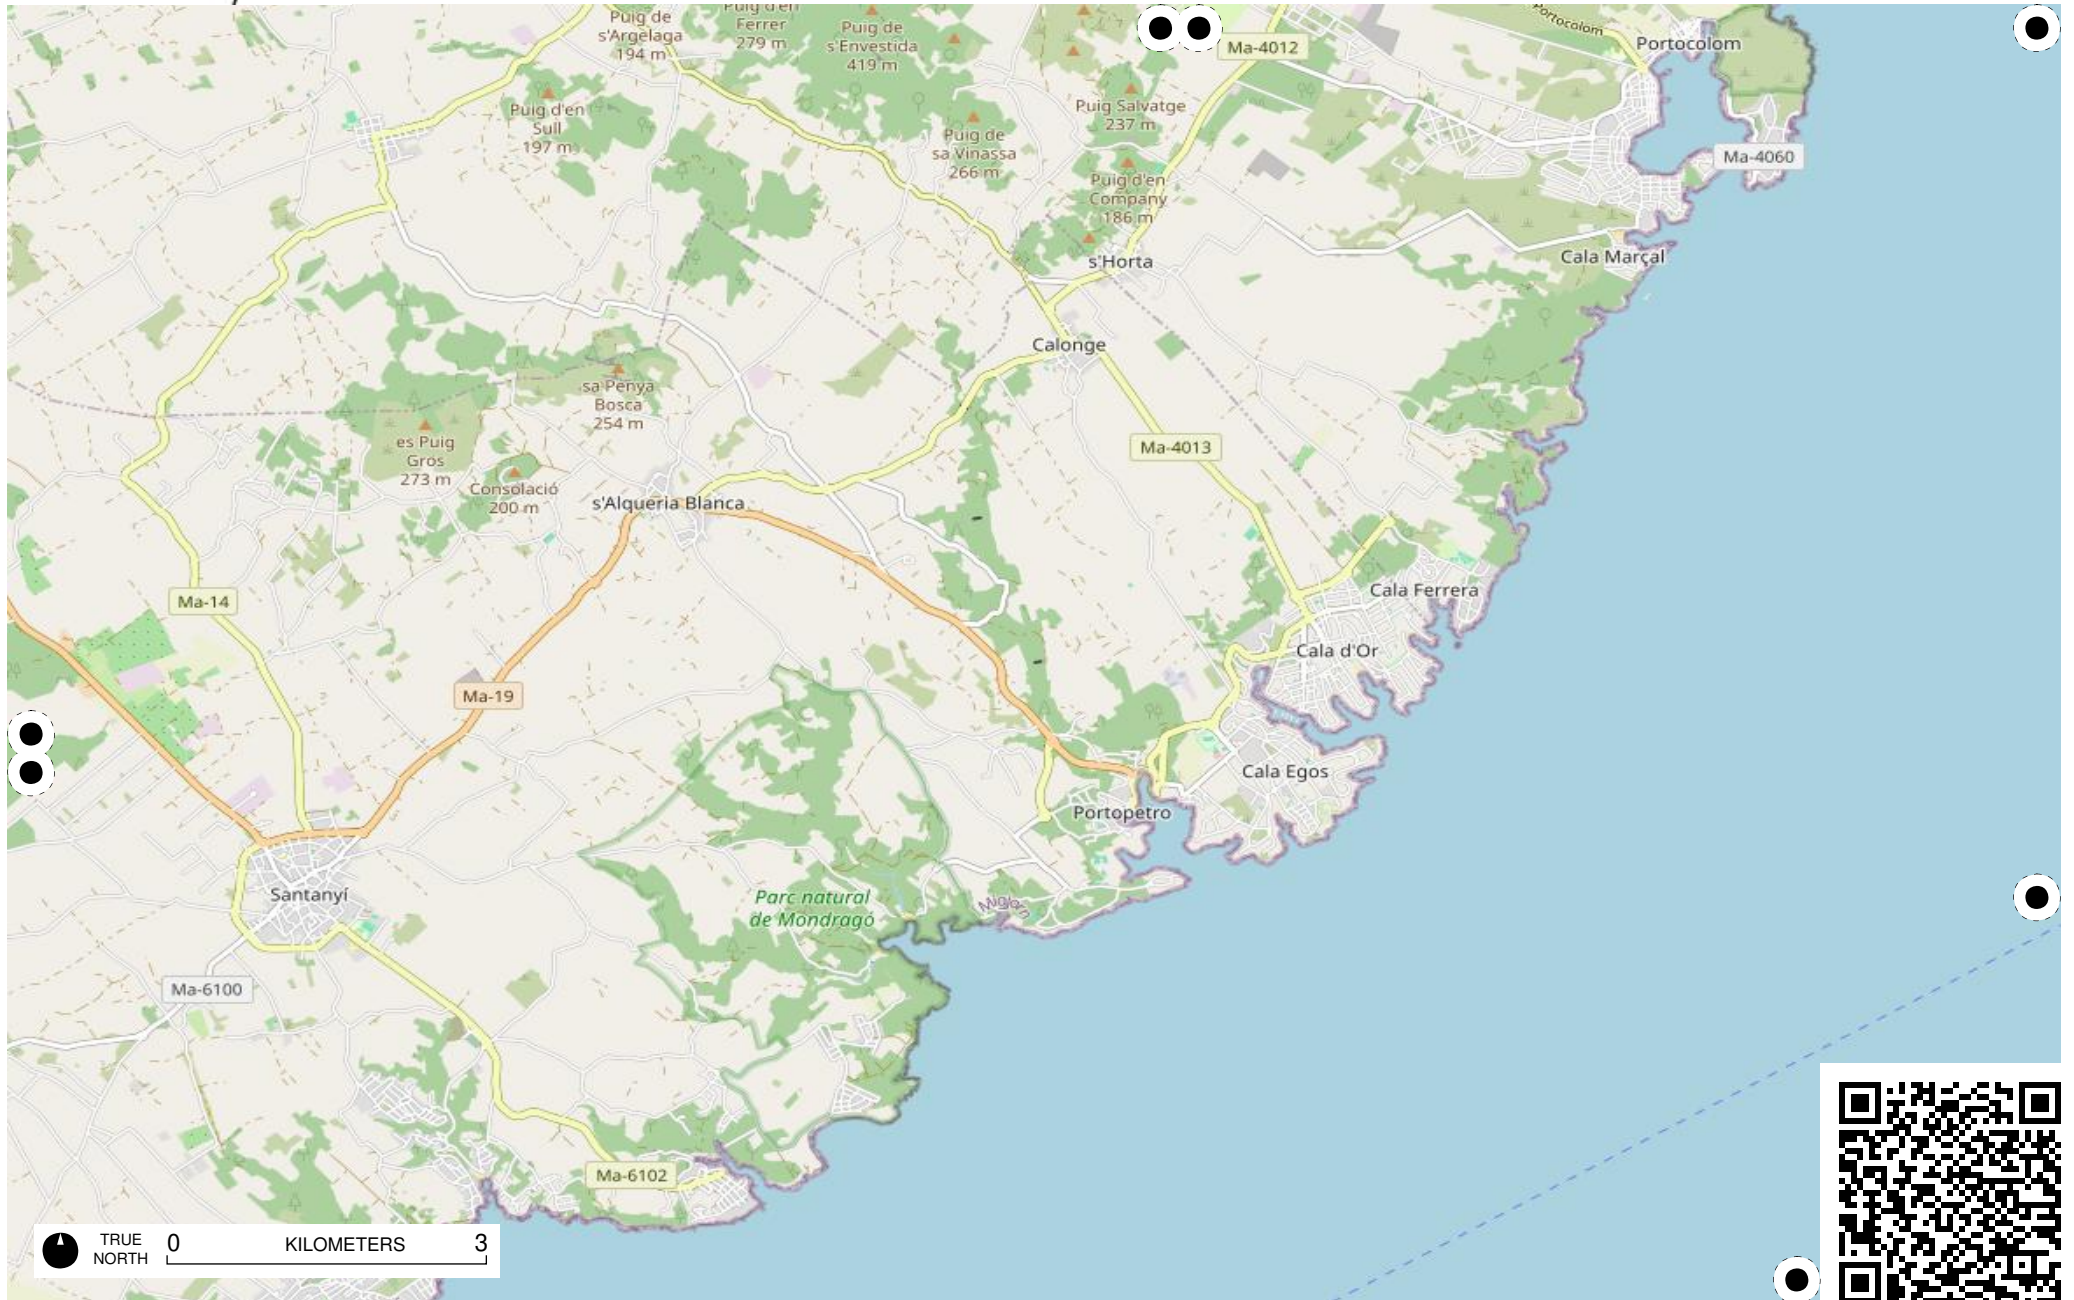

Palma - Maó

TRUE NORTH 0 KILOMETERS 3

TRUE NORTH 0 KILOMETERS 3

Field Papers

MAJORKA 8x8

<https://fieldpapers.org/atlas/4vc8m37l/G1>

Field Papers

MAJORKA 8x8