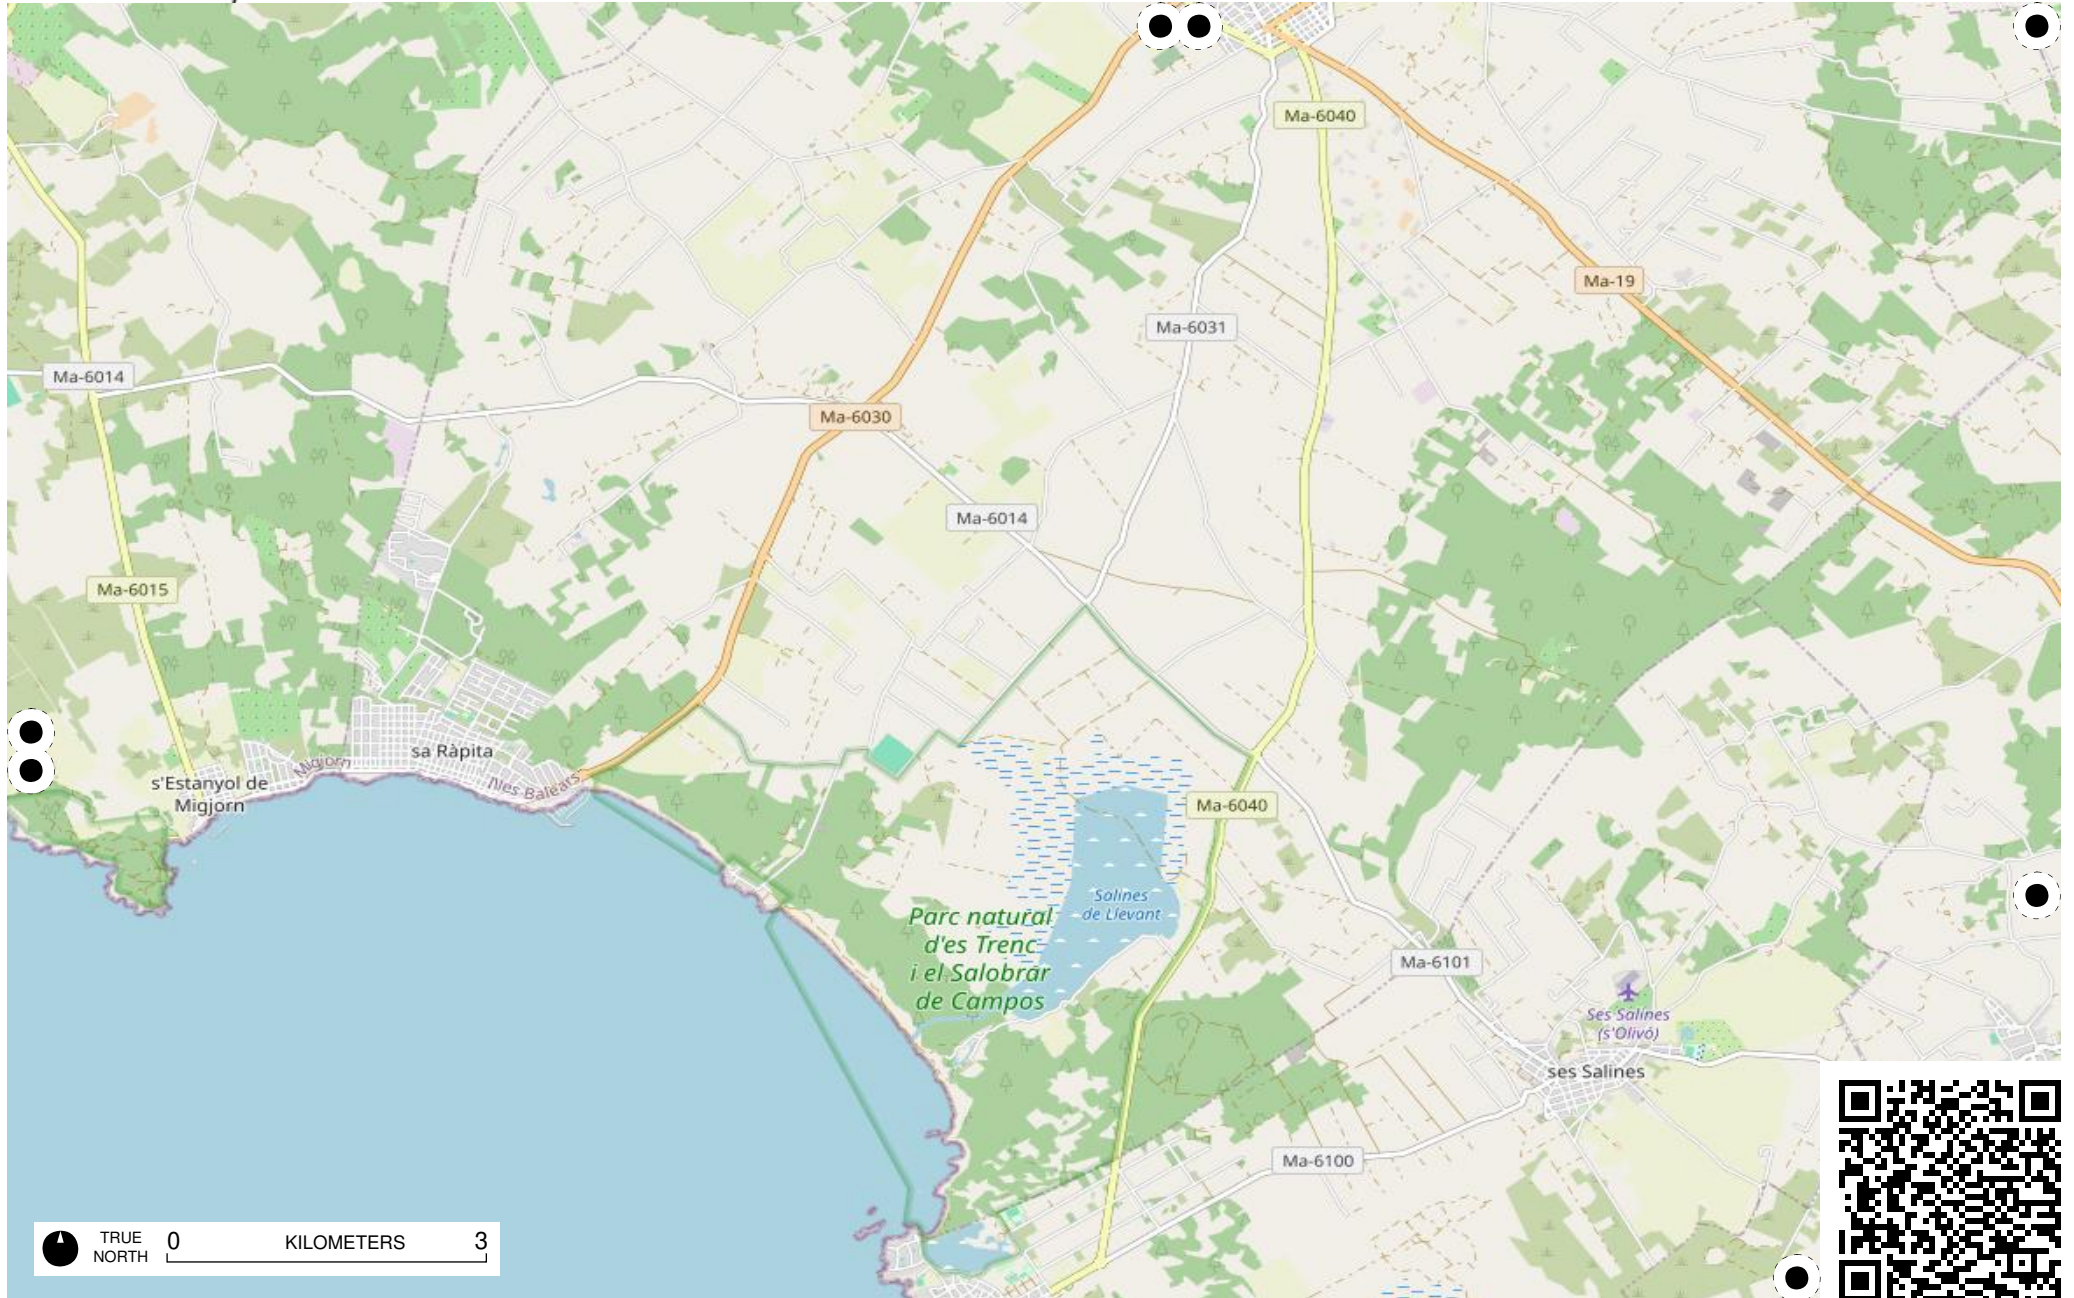

Palma - Maó

TRUE NORTH 0 KILOMETERS 3

TRUE NORTH 0 KILOMETERS 3

Field Papers

MAJORKA 8x8

<https://fieldpapers.org/atlas/4vc8m37l/G1>

Field Papers

MAJORKA 8x8