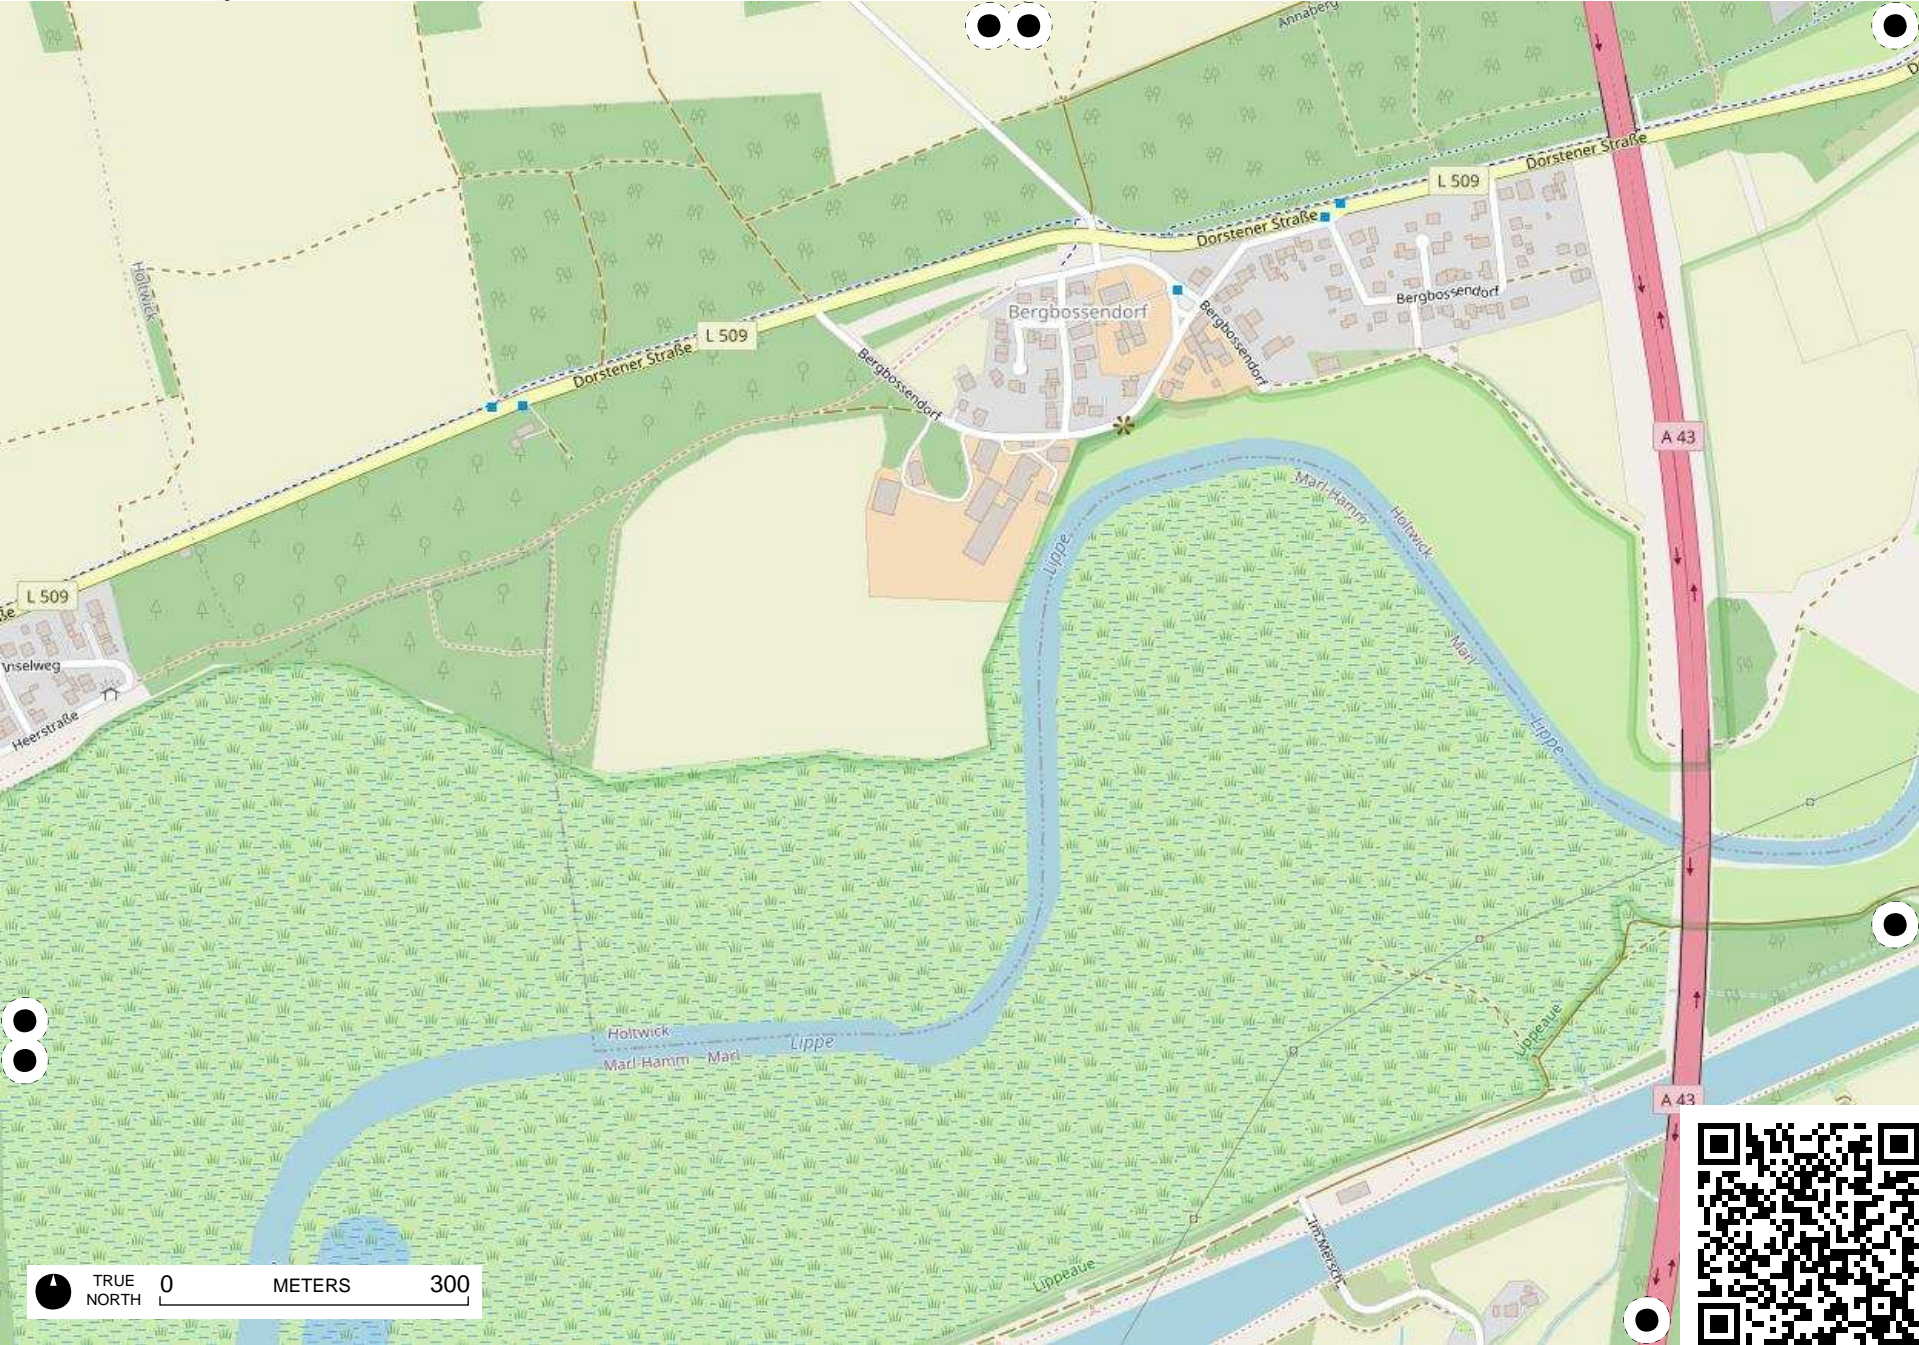

Fahrgastschiff Mowee

Erster Mühlenboch

TRUE NORTH 0 METERS 300

Insel Overrath

Field Papers

Field Papers

TRUE NORTH 0 METERS 300

Field Papers

TRUE NORTH 0 METERS 300

TRUE NORTH 0 METERS 300