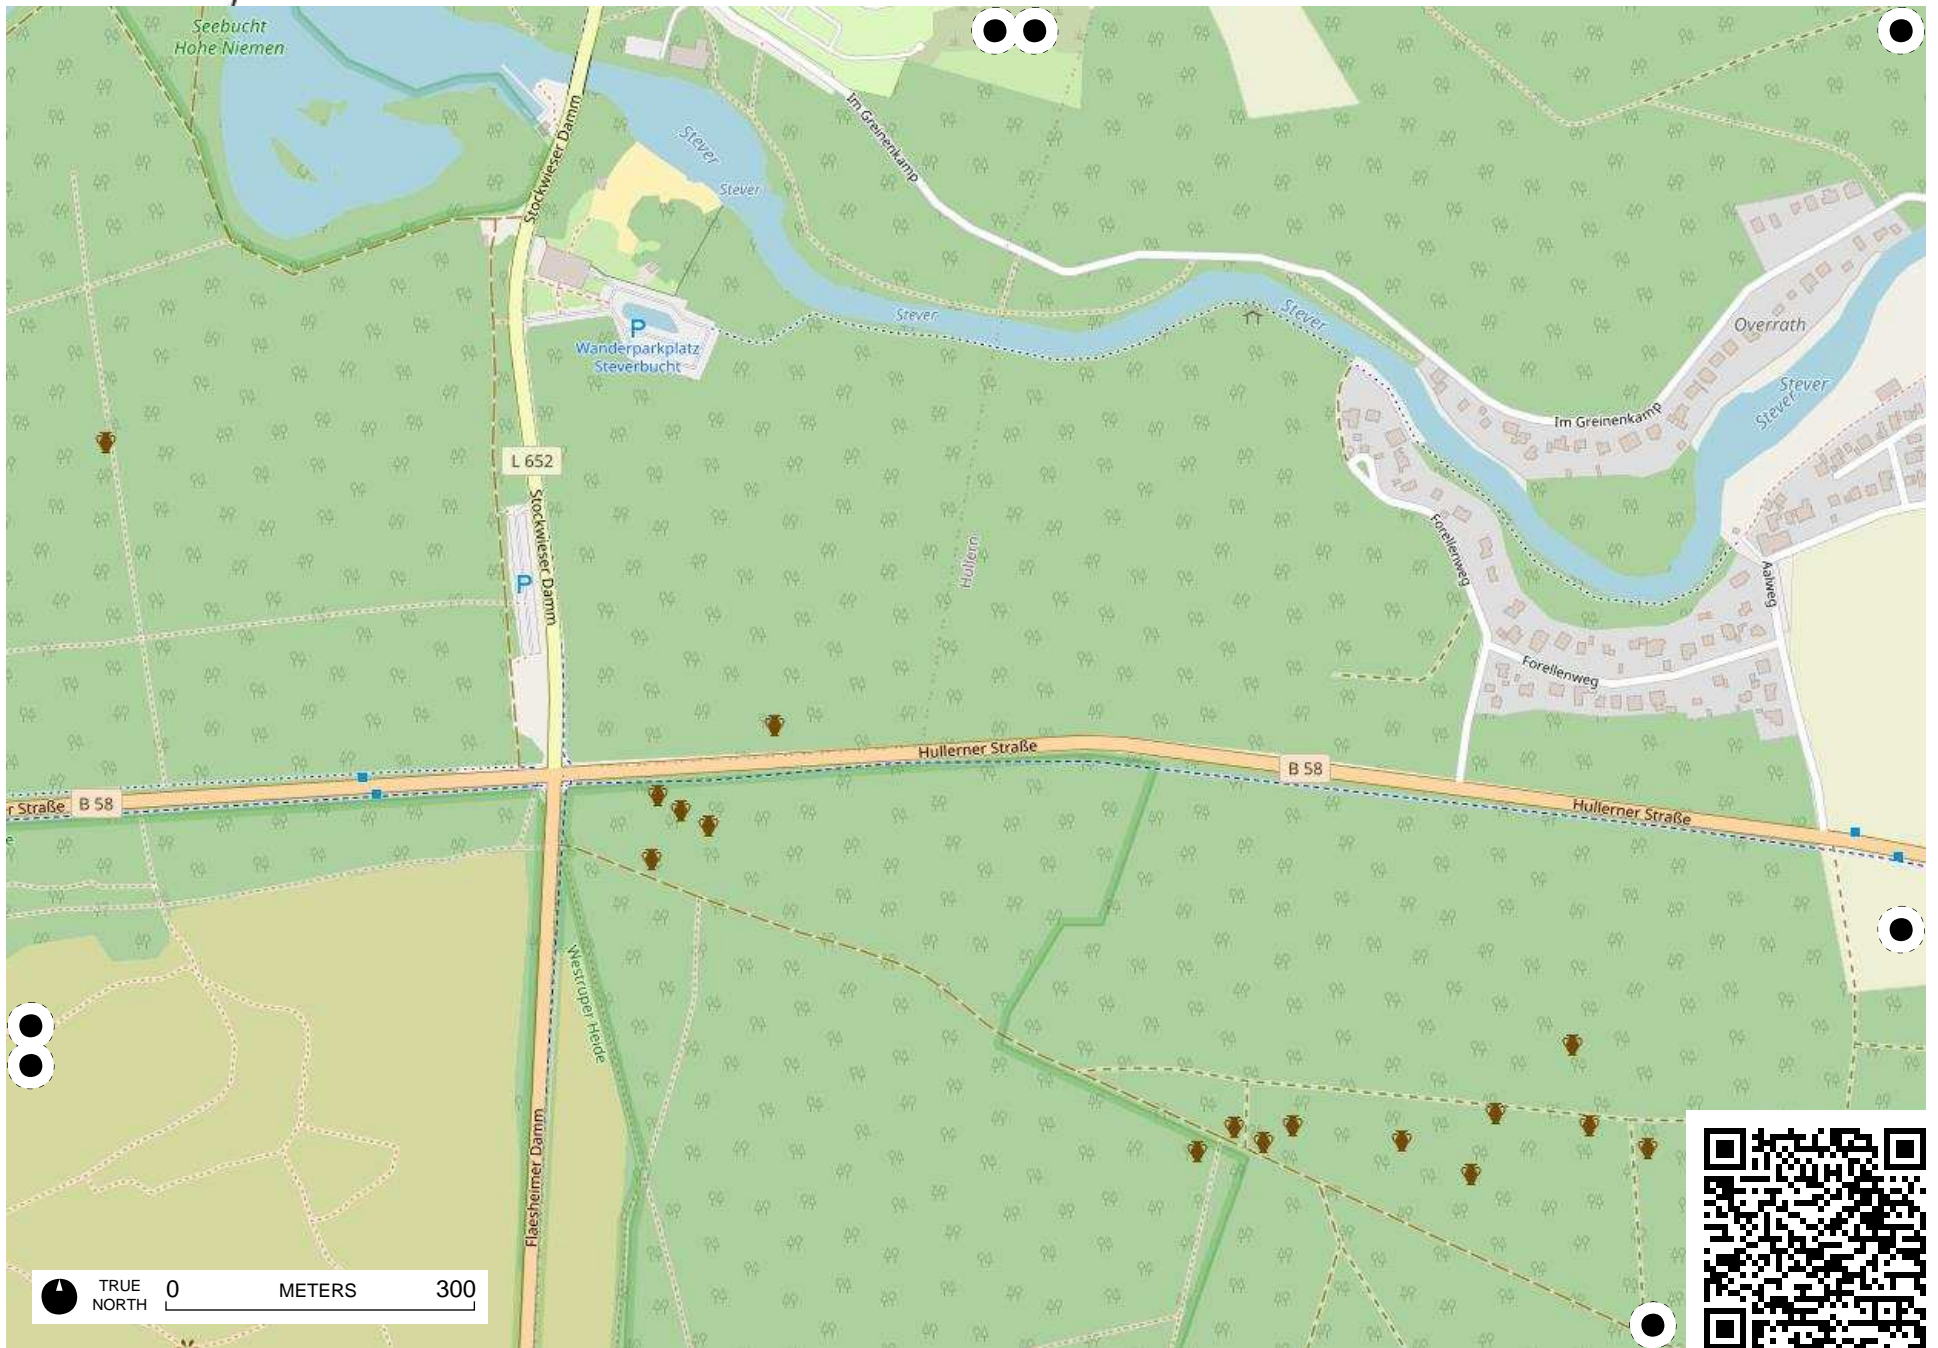

Fahrgastschiff Mowee

Erster Mühlenboch

TRUE NORTH 0 METERS 300

Insel Overrath

Field Papers

Field Papers

TRUE NORTH 0 METERS 300

Field Papers

TRUE NORTH 0 METERS 300

TRUE NORTH 0 METERS 300