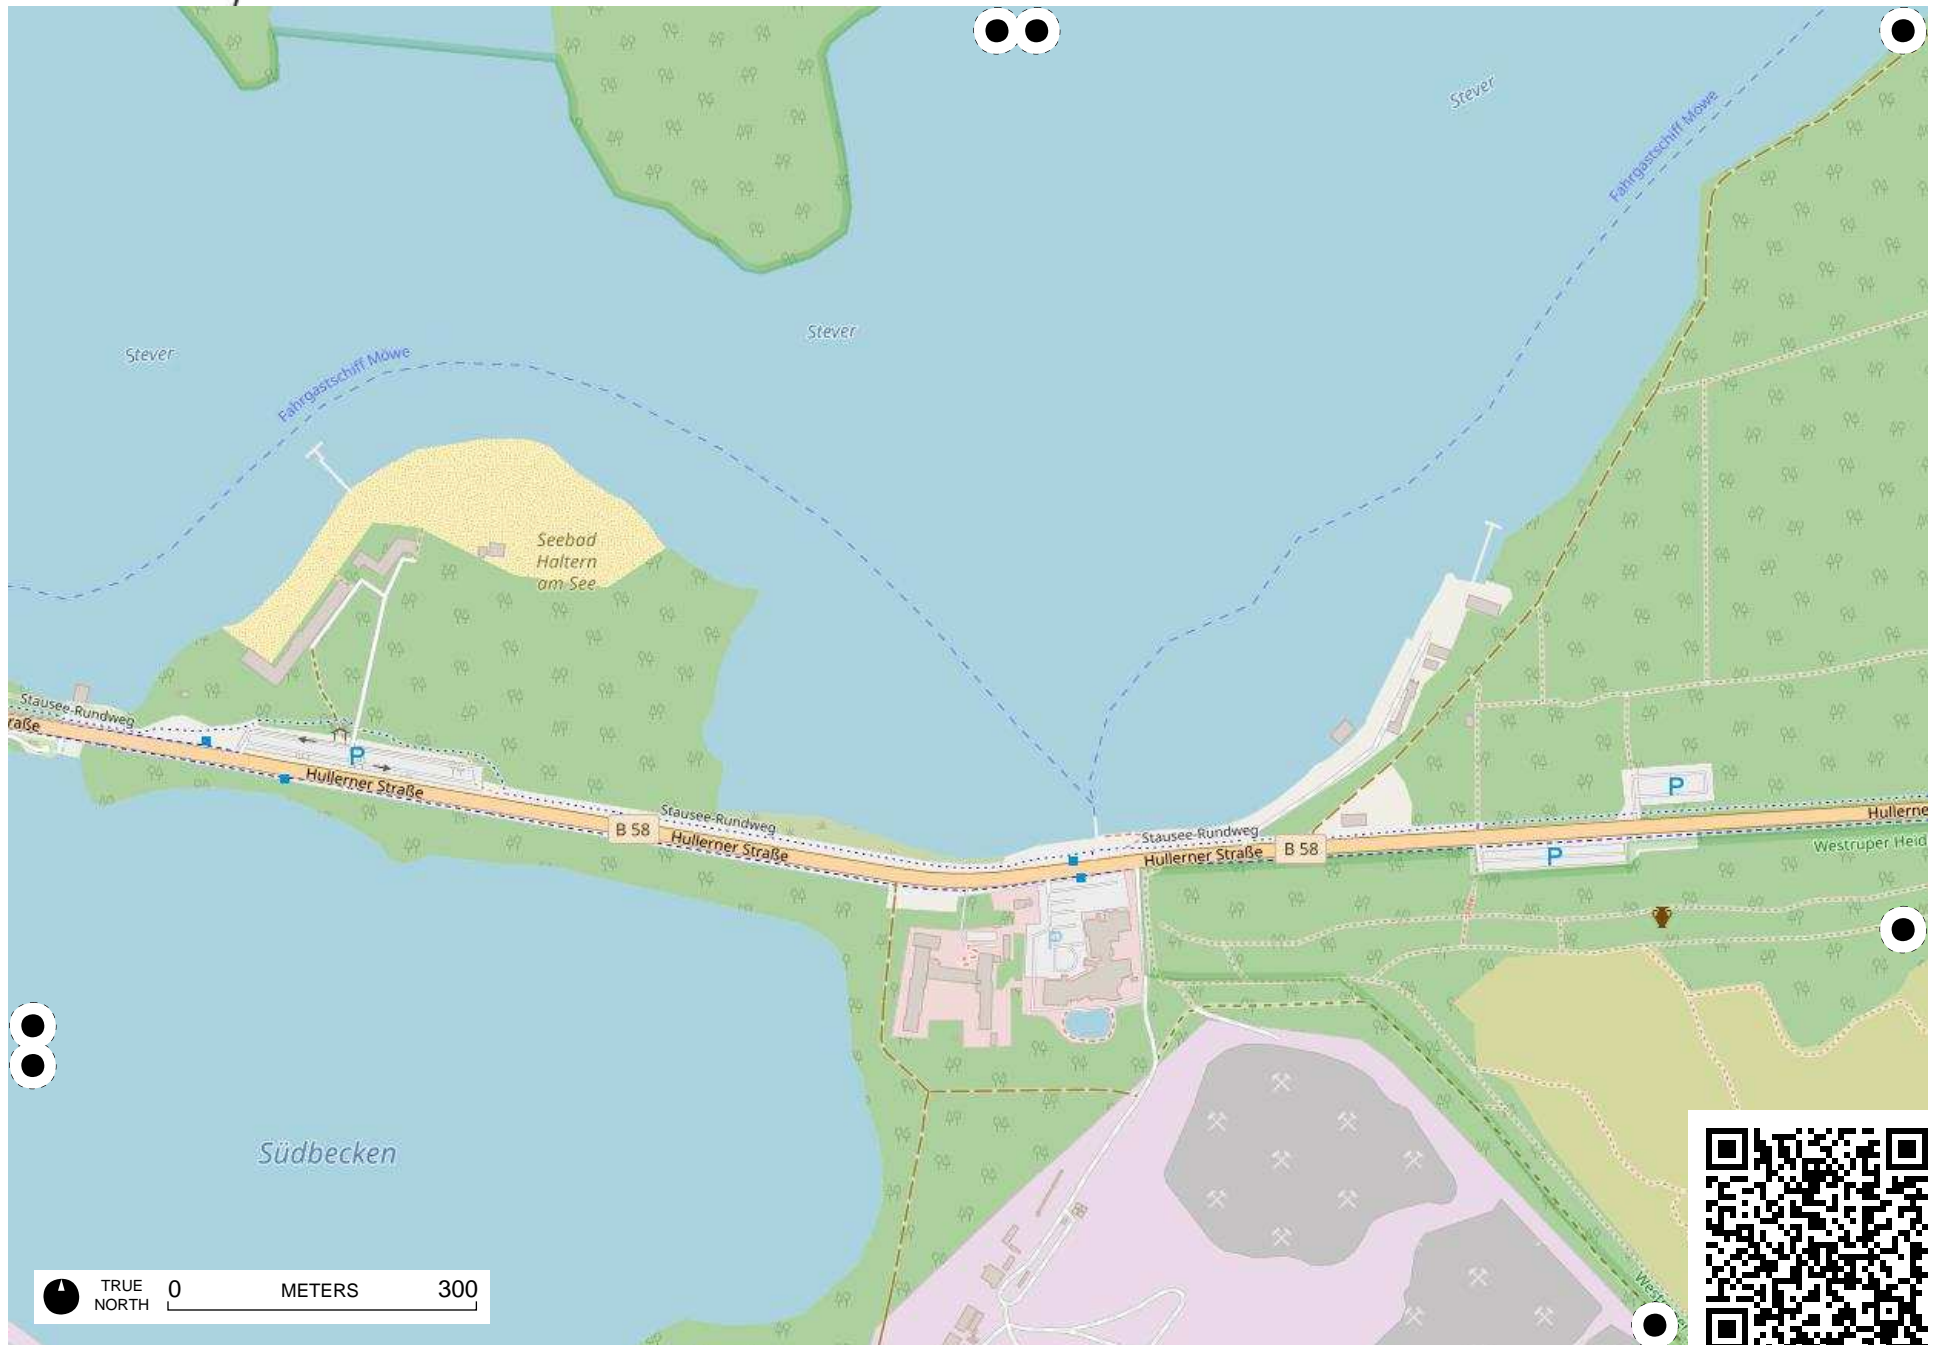

Fahrgastschiff Mowee

Erster Mühlenboch

TRUE NORTH 0 METERS 300

Insel Overrath

Field Papers

Field Papers

TRUE NORTH 0 METERS 300

Field Papers