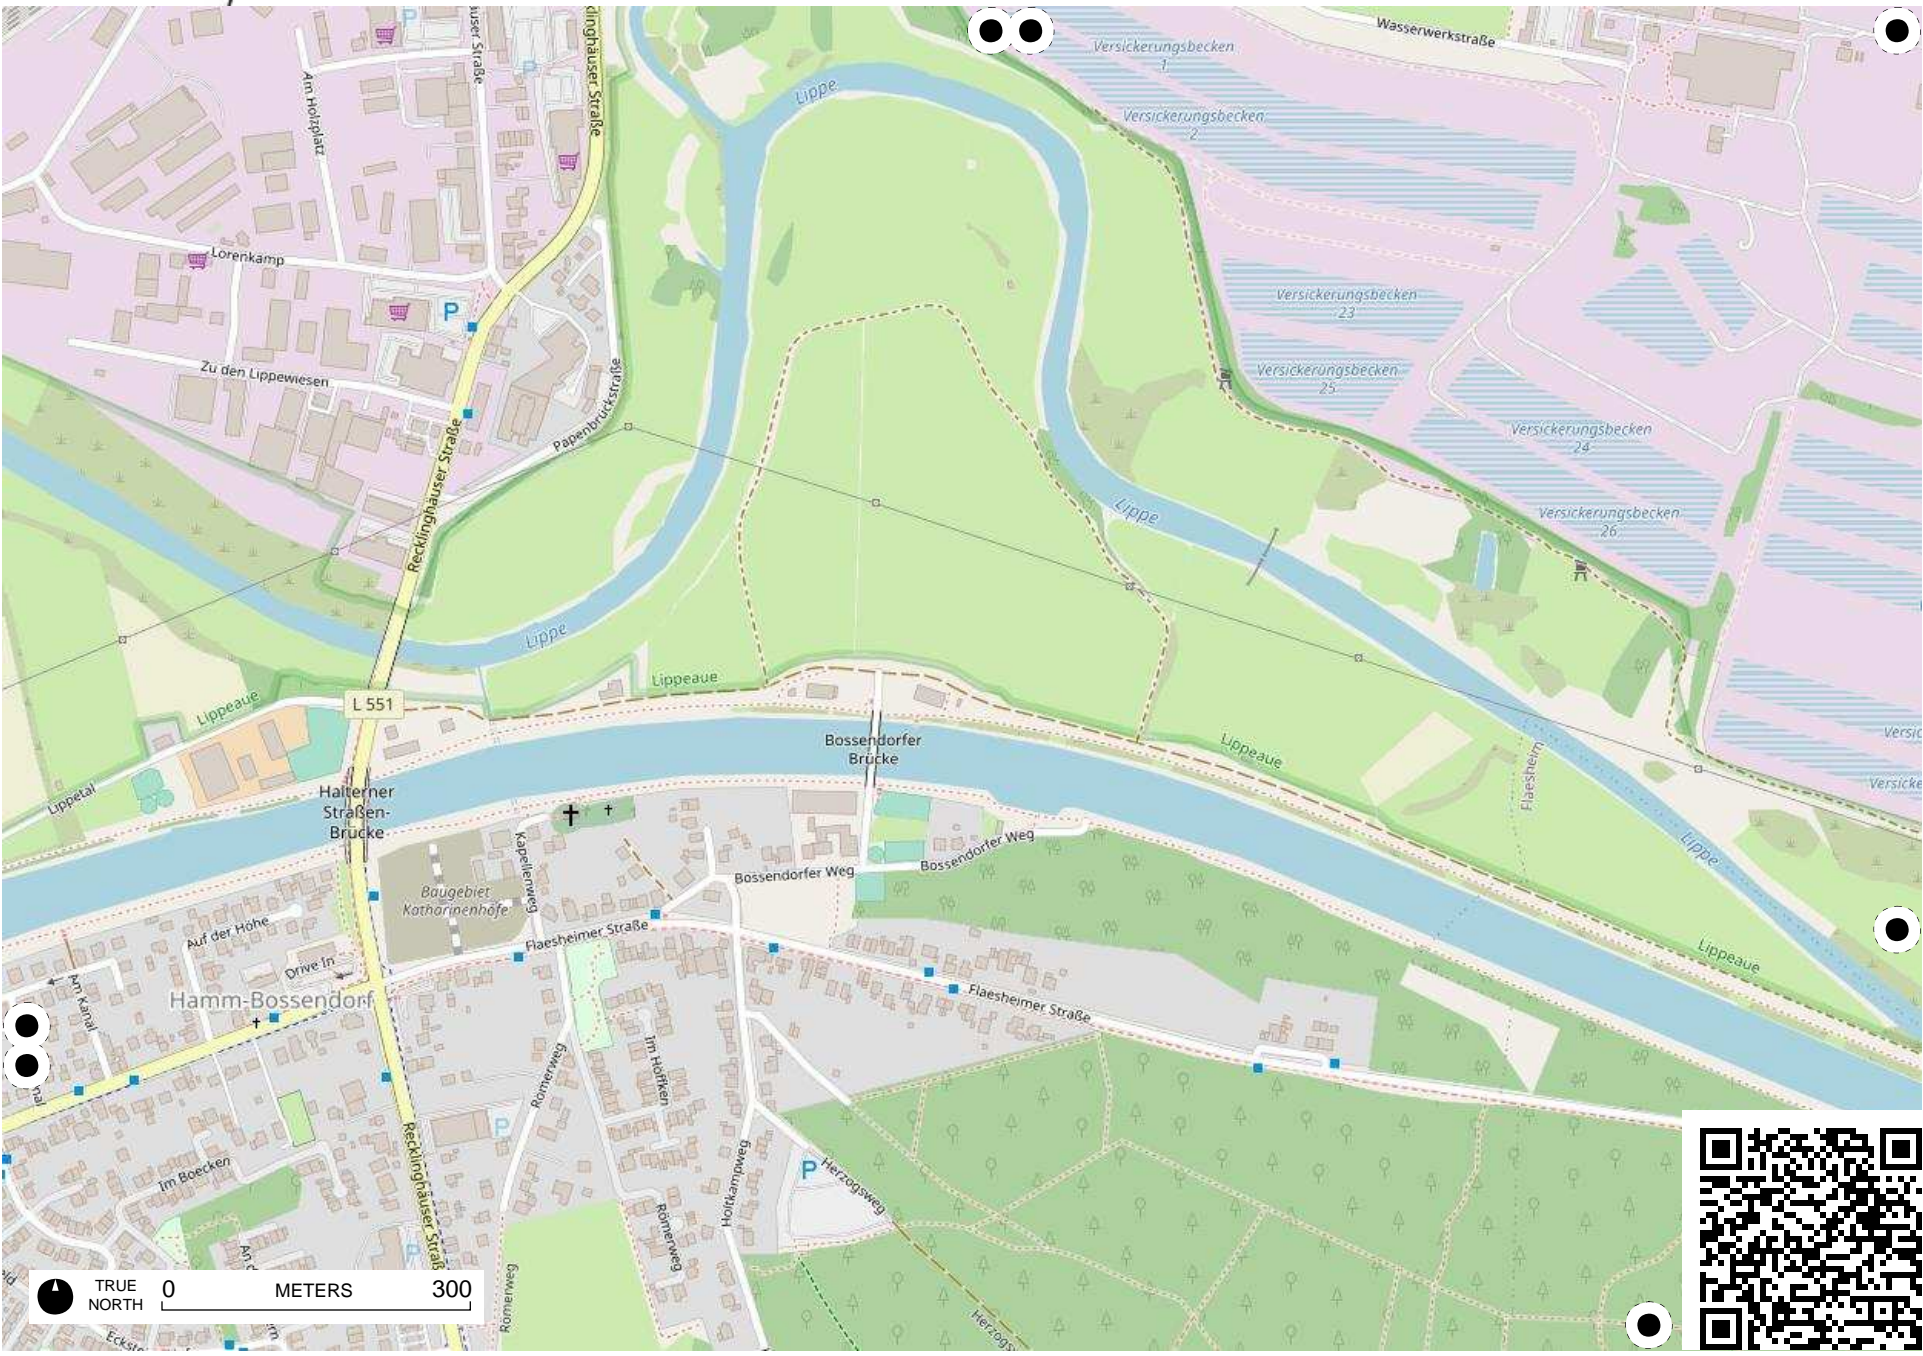

Fahrgastschiff Mowee

Erster Mühlenboch

TRUE NORTH 0 METERS 300

Insel Overrath

Field Papers

Field Papers

TRUE NORTH 0 METERS 300

Field Papers

TRUE NORTH 0 METERS 300

TRUE NORTH 0 METERS 300