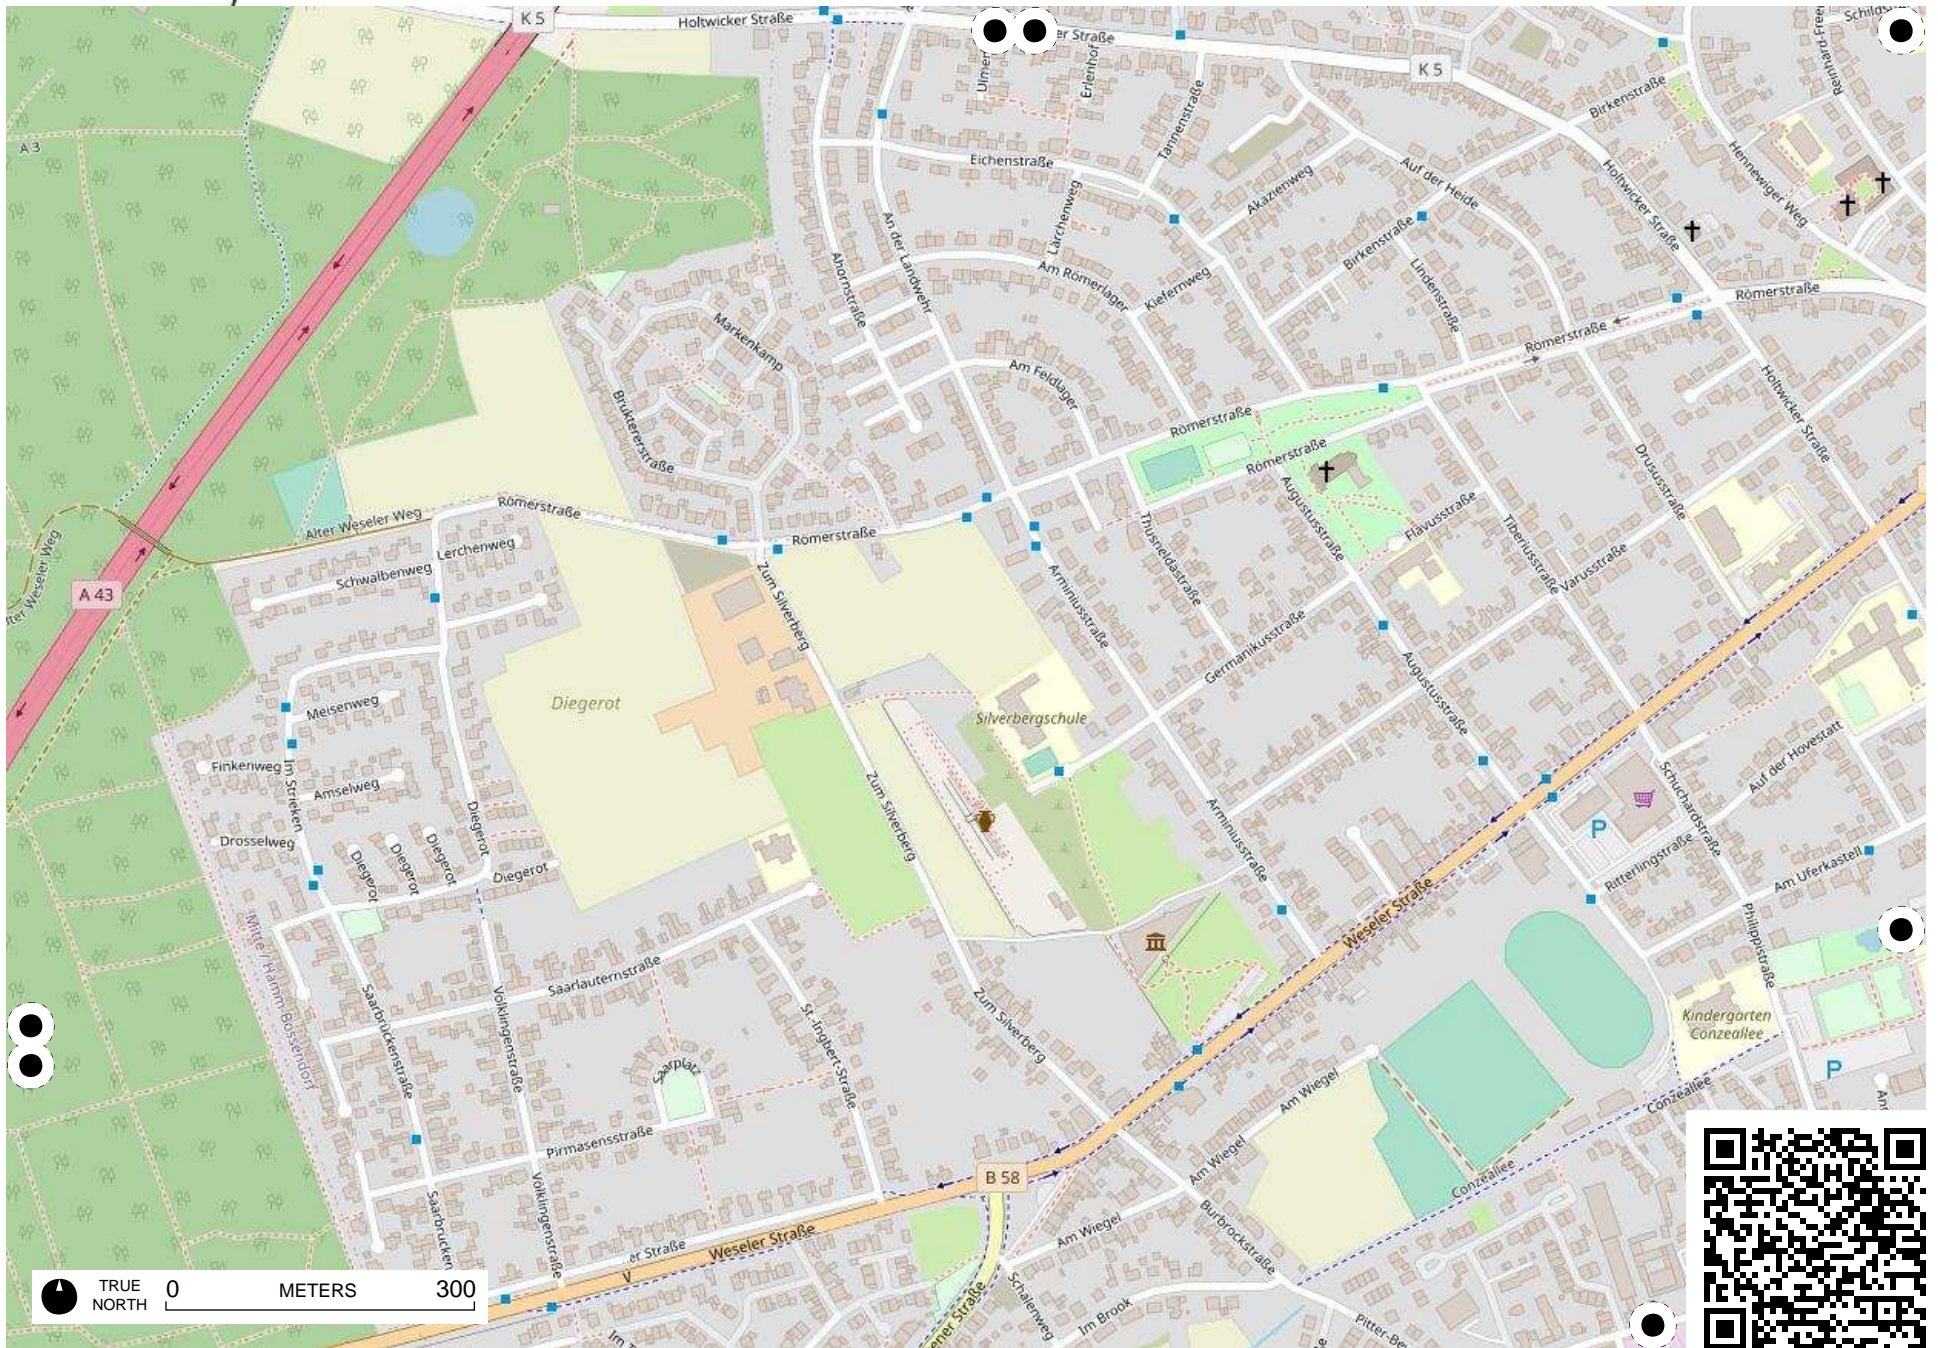

Fahrgastschiff Mowee

Erster Mühlenboch

TRUE NORTH 0 METERS 300

Insel Overrath

Field Papers

Field Papers

TRUE NORTH 0 METERS 300

Field Papers