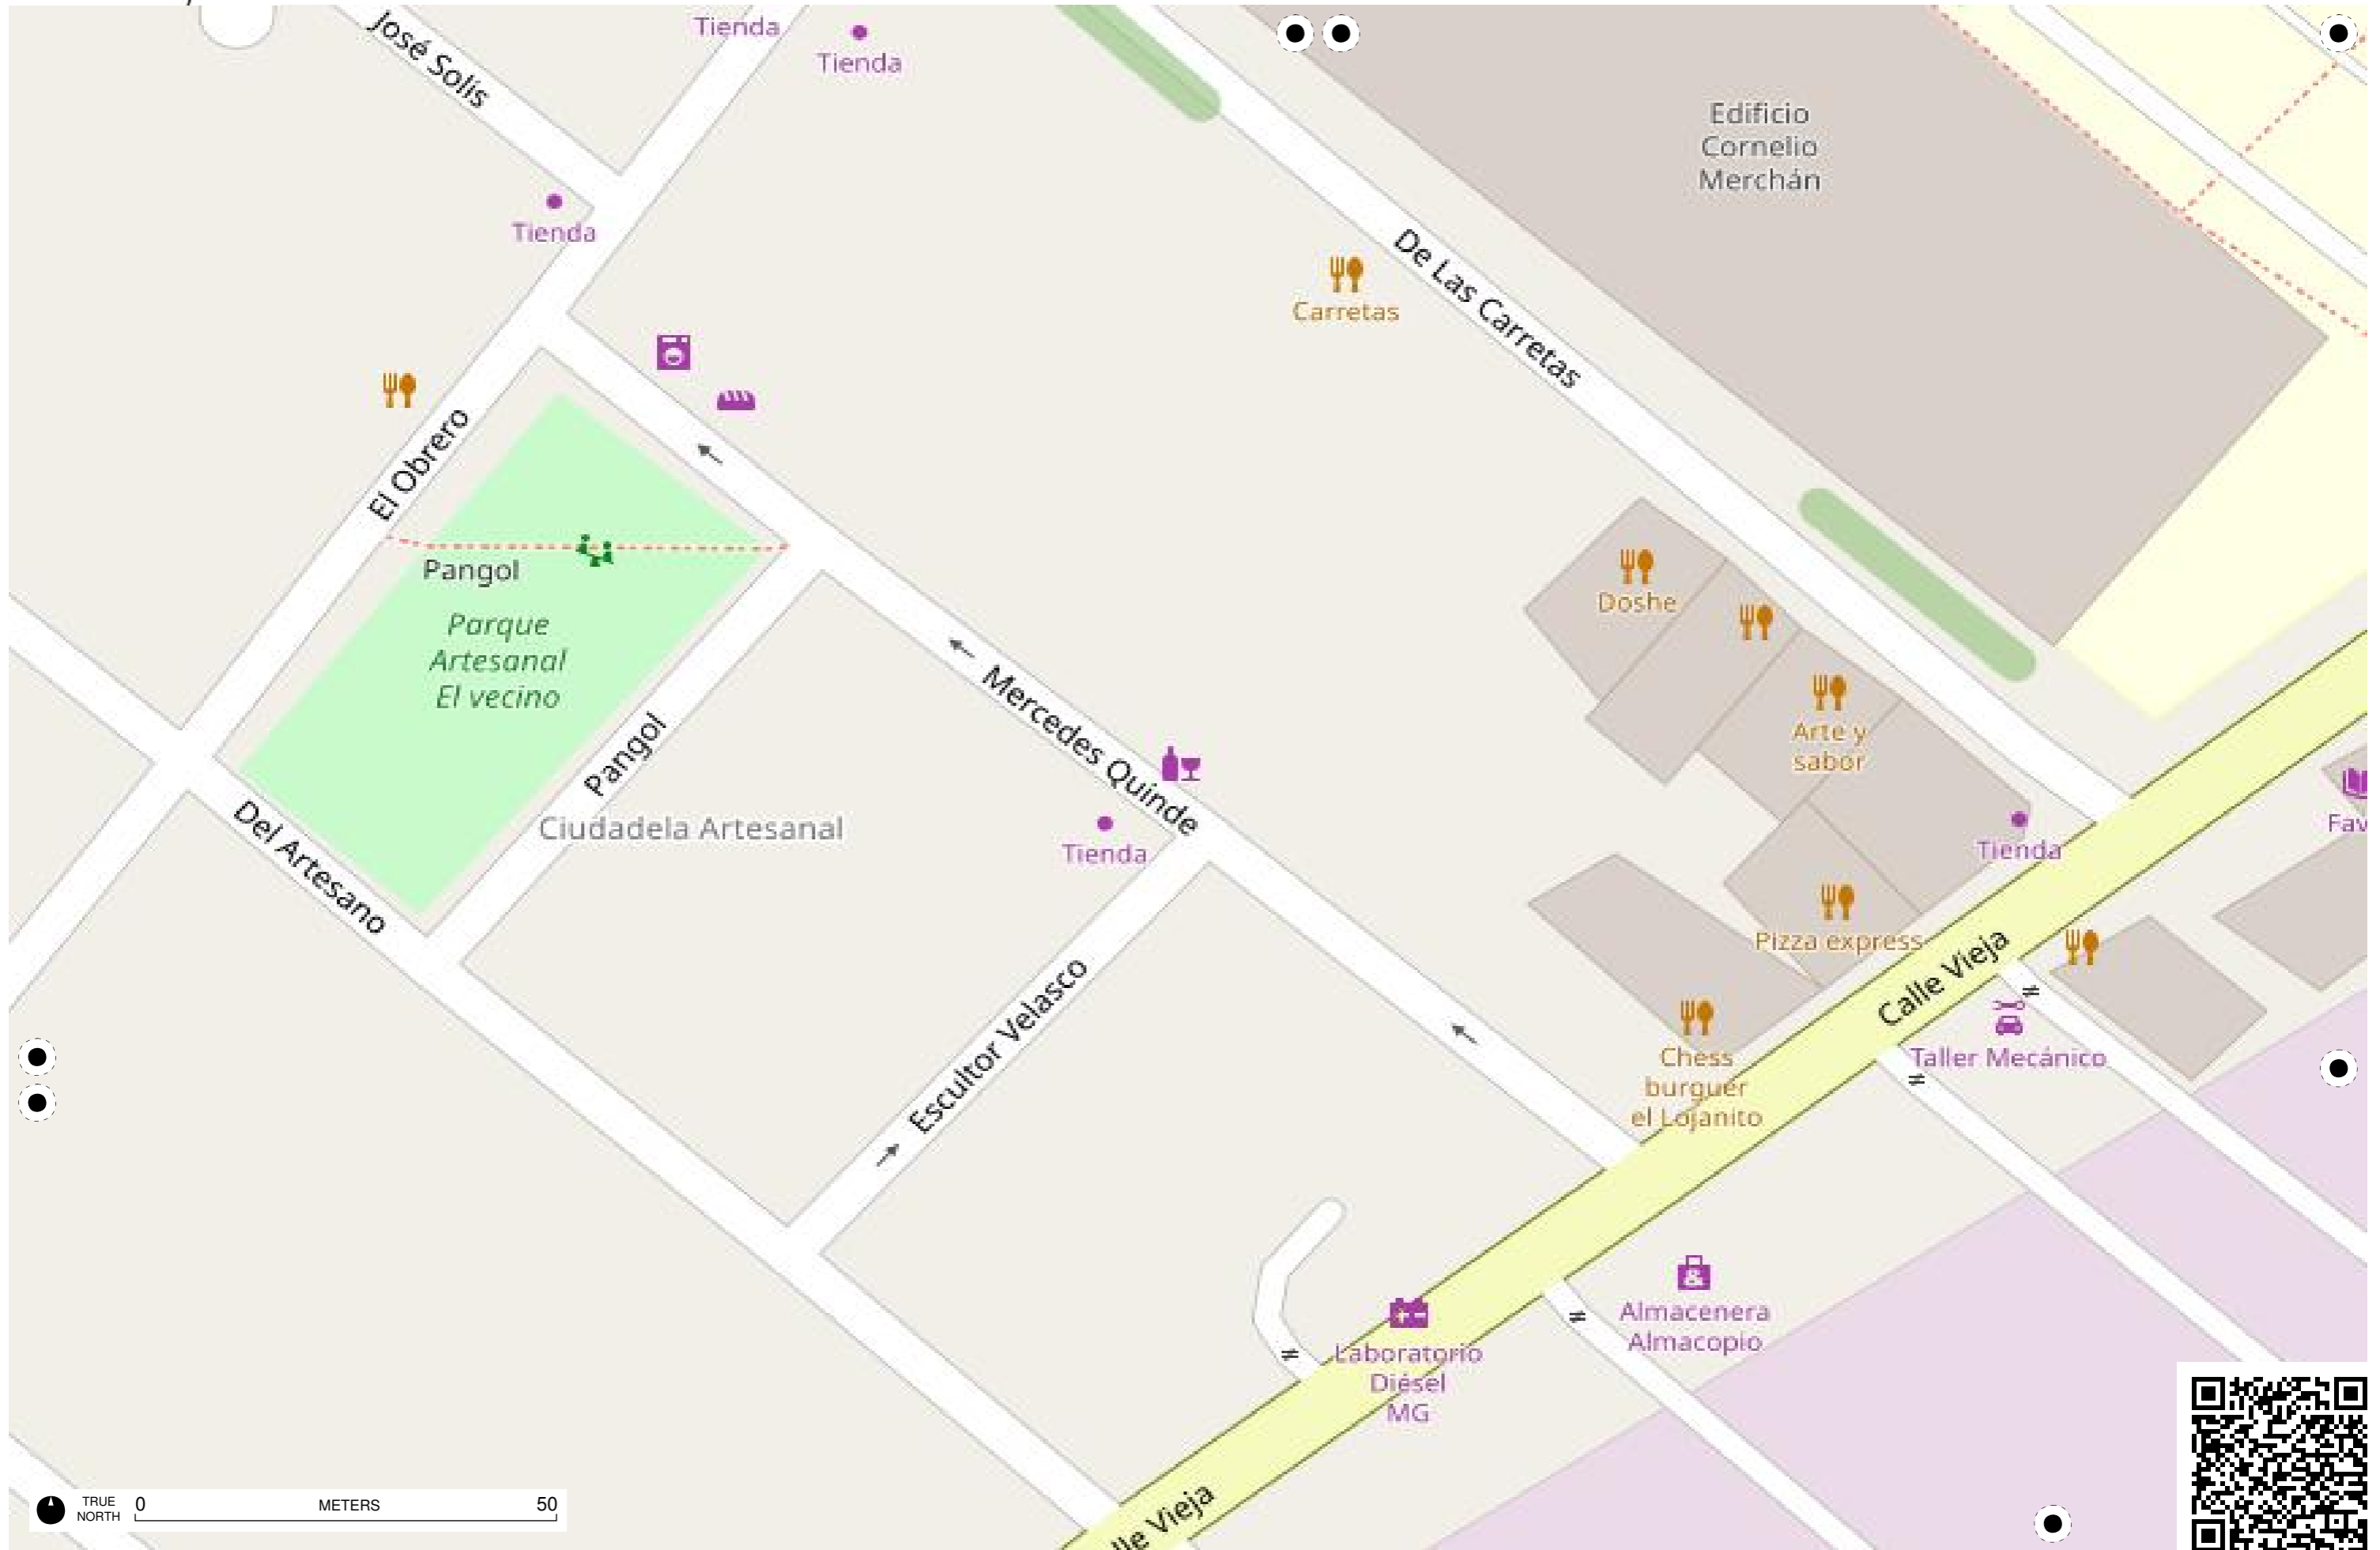

TRUE NORTH 0 50 METERS

TRUE NORTH 0 METERS 50

TRUE NORTH 0 METERS 50

TRUE NORTH 0 METERS 50

TRUE NORTH 0 METERS 50

TRUE NORTH 0 METERS 50

TRUE NORTH 0 METERS 50

TRUE NORTH 0 50 METERS

TRUE NORTH 0 METERS 50

TRUE NORTH 0 50 METERS

TRUE NORTH 0 50 METERS

Todo para la Construcción D'CASA

MARCIMEX

Tatiana
García

Rayoloma

Emiliano Zapata

Emiliano Zapata

Avenida Pumapungo

JECSCOM
Emiliano Zapata

Alba Calderón de Gil

TRUE NORTH 0 METERS 50

TRUE NORTH 0 50 METERS

TRUE NORTH 0 METERS 50