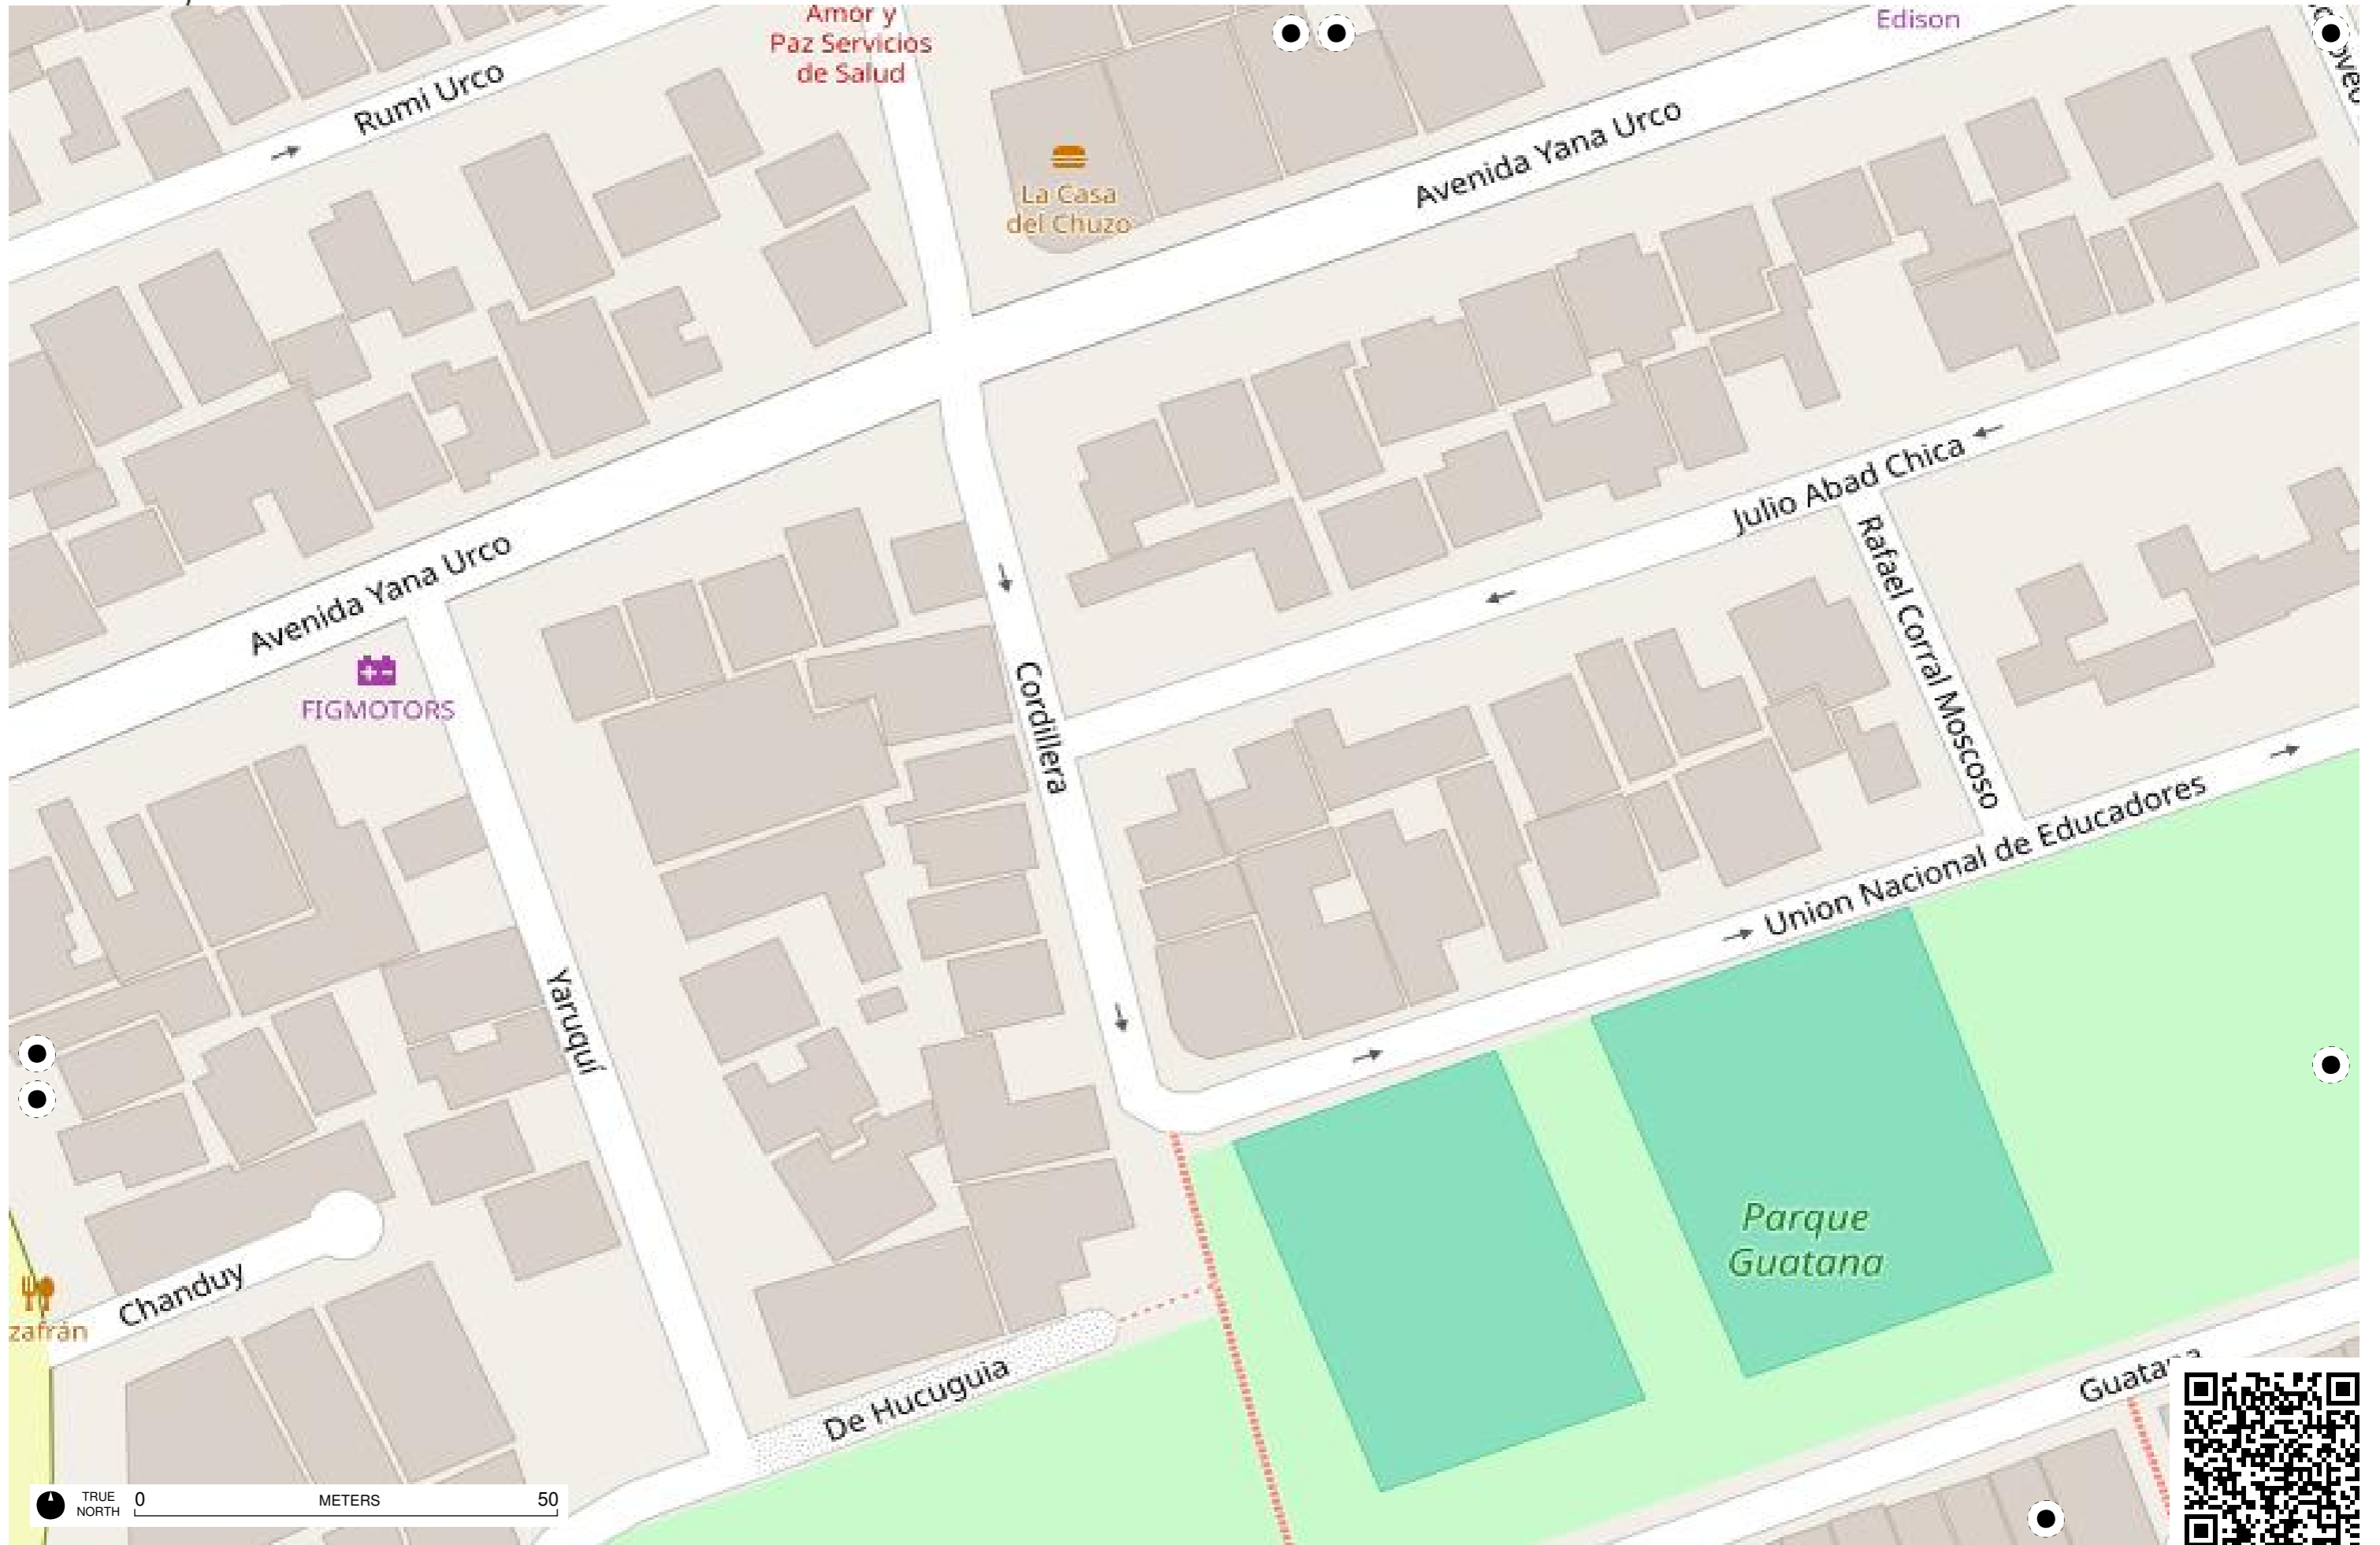

TRUE NORTH 0 50 METERS

TRUE NORTH 0 METERS 50

TRUE NORTH 0 METERS 50

TRUE NORTH 0 METERS 50

TRUE NORTH 0 METERS 50

TRUE NORTH 0 METERS 50

TRUE NORTH 0 METERS 50

TRUE NORTH 0 50 METERS

TRUE NORTH 0 METERS 50

TRUE NORTH 0 50 METERS

TRUE NORTH 0 50 METERS

Todo para la Construcción D'CASA

MARCIMEX

Tatiana
García

Rayoloma

Emiliano Zapata

Emiliano Zapata

Avenida Pumapungo

JECSCOM
Emiliano Zapata

Alba Calderón de Gil

TRUE NORTH 0 METERS 50

TRUE NORTH 0 50 METERS

TRUE NORTH 0 METERS 50