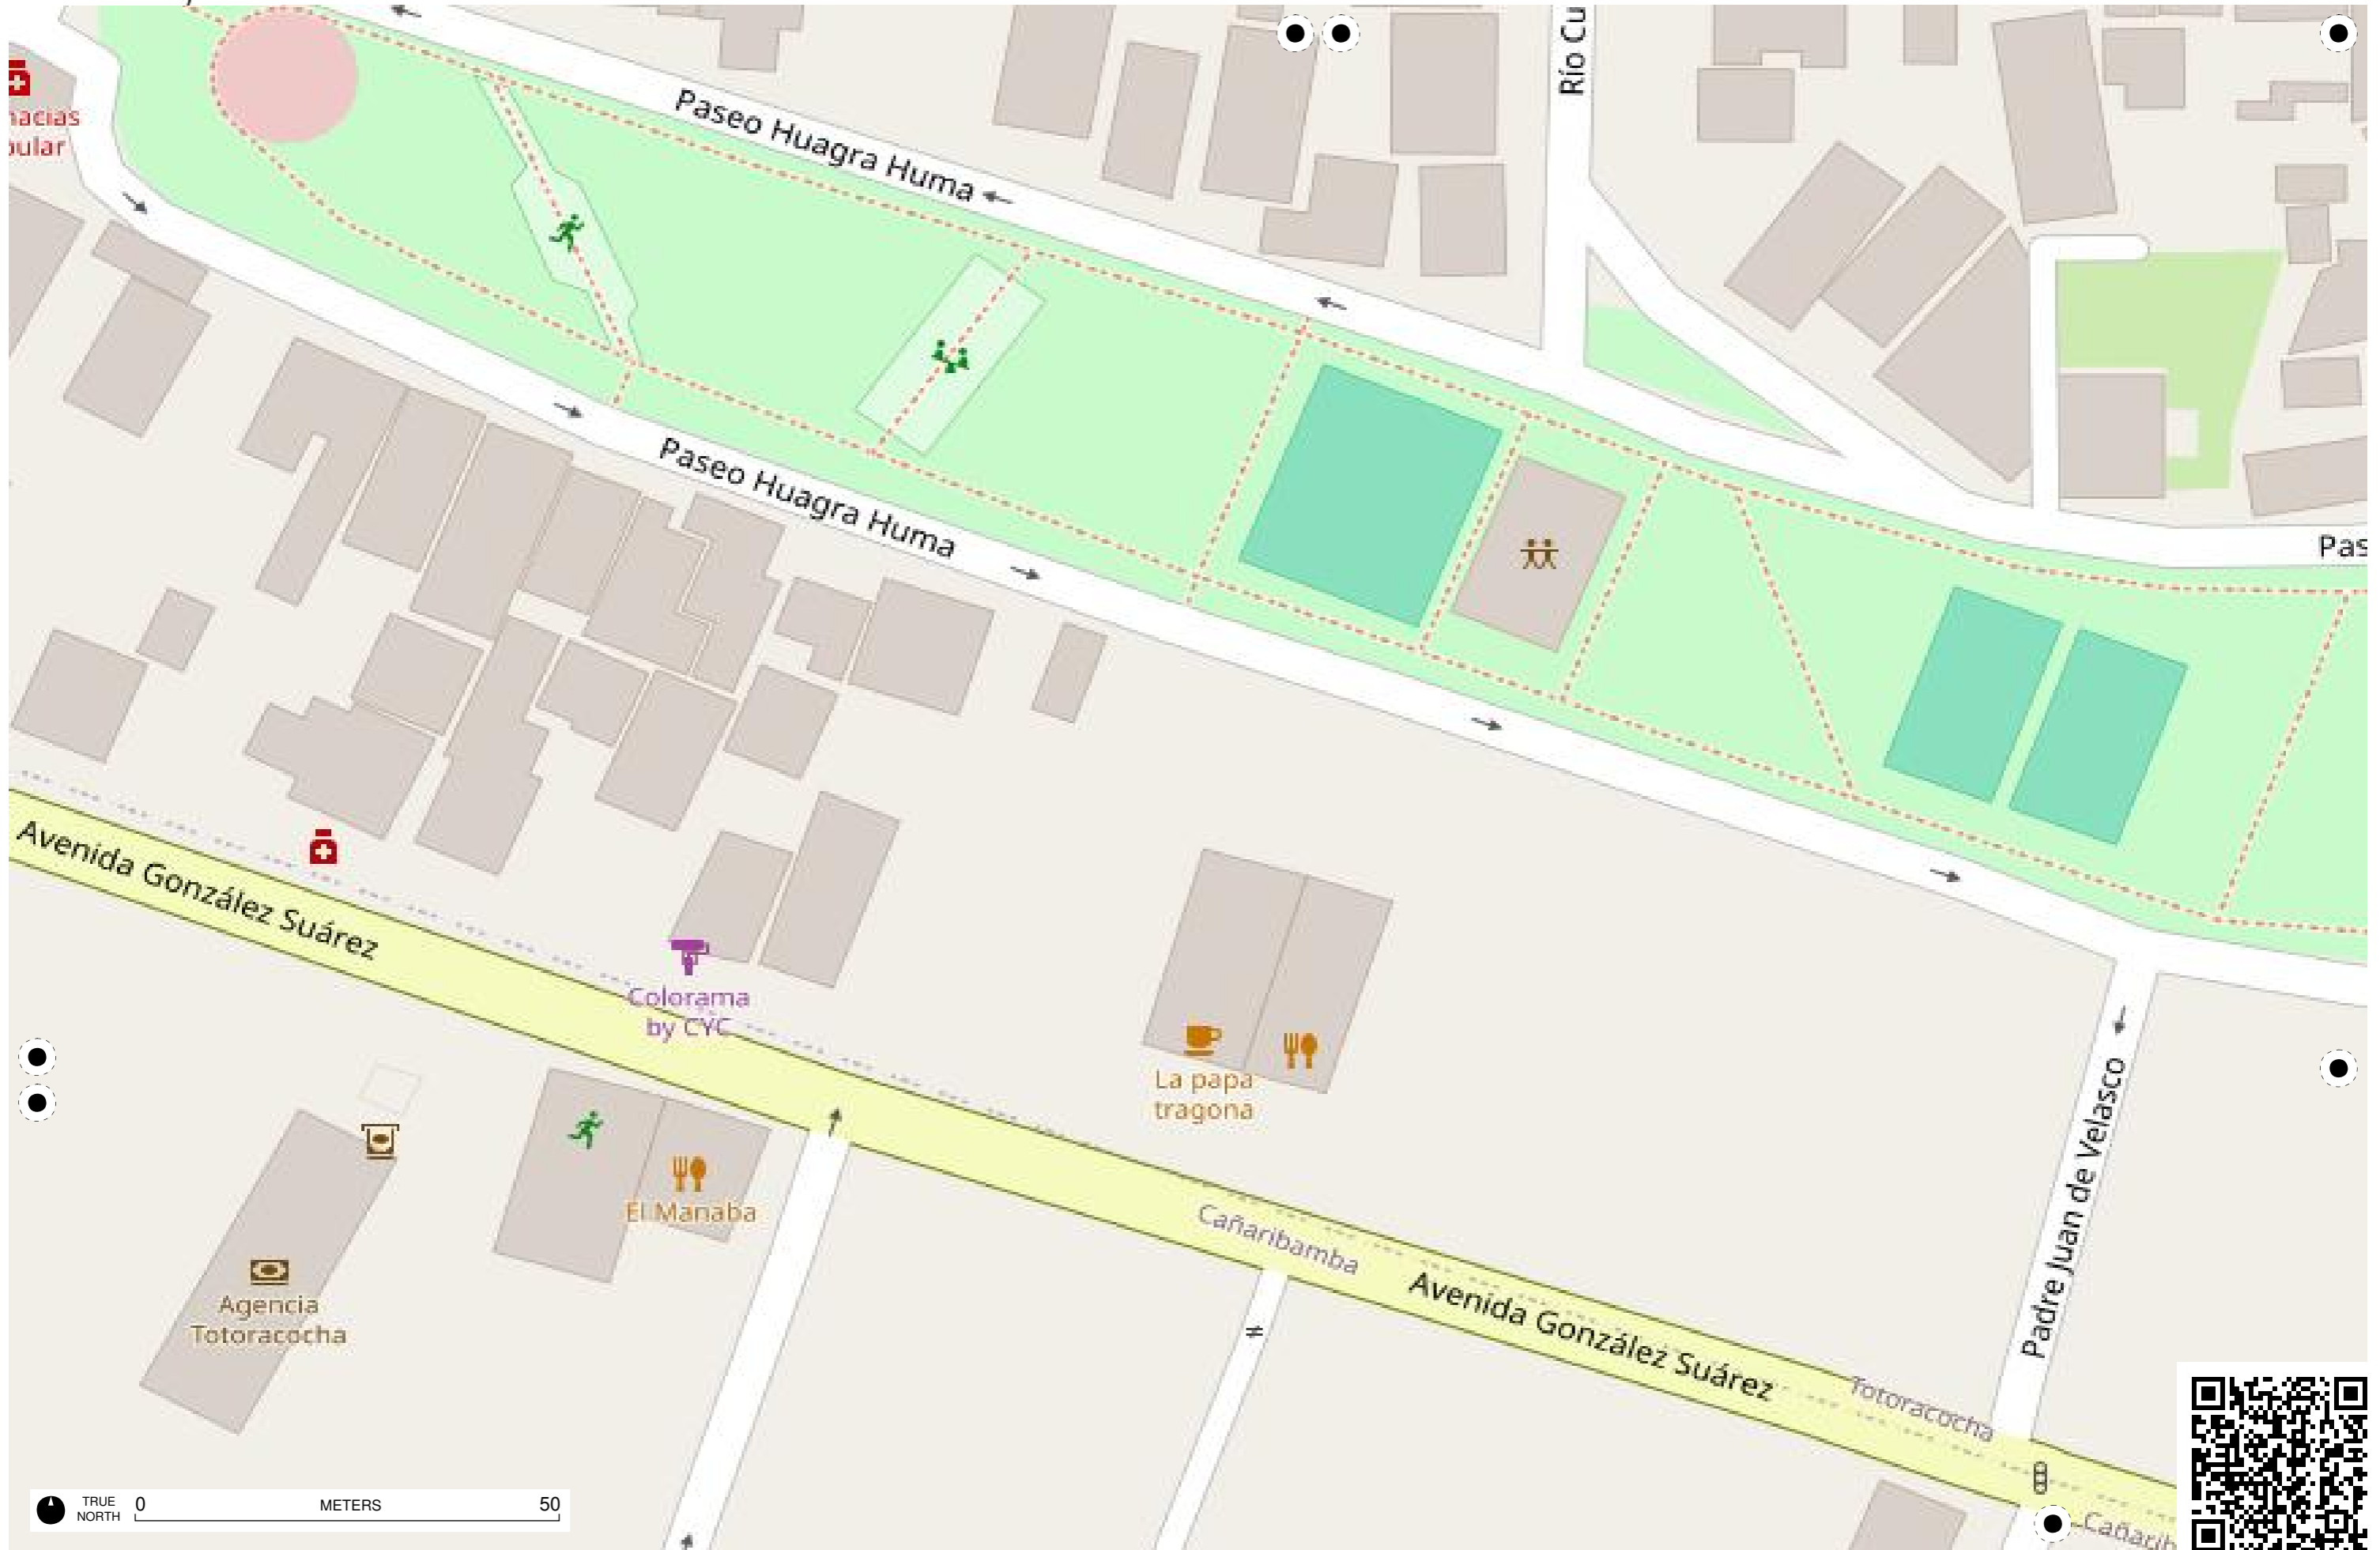

Emiliano Zapata

Avenida Pumapungo

JECSCOM
Emiliano Zapata

Alba Calderón de Gil

TRUE NORTH 0 METERS 50

TRUE NORTH 0 50 METERS

TRUE NORTH 0 METERS 50