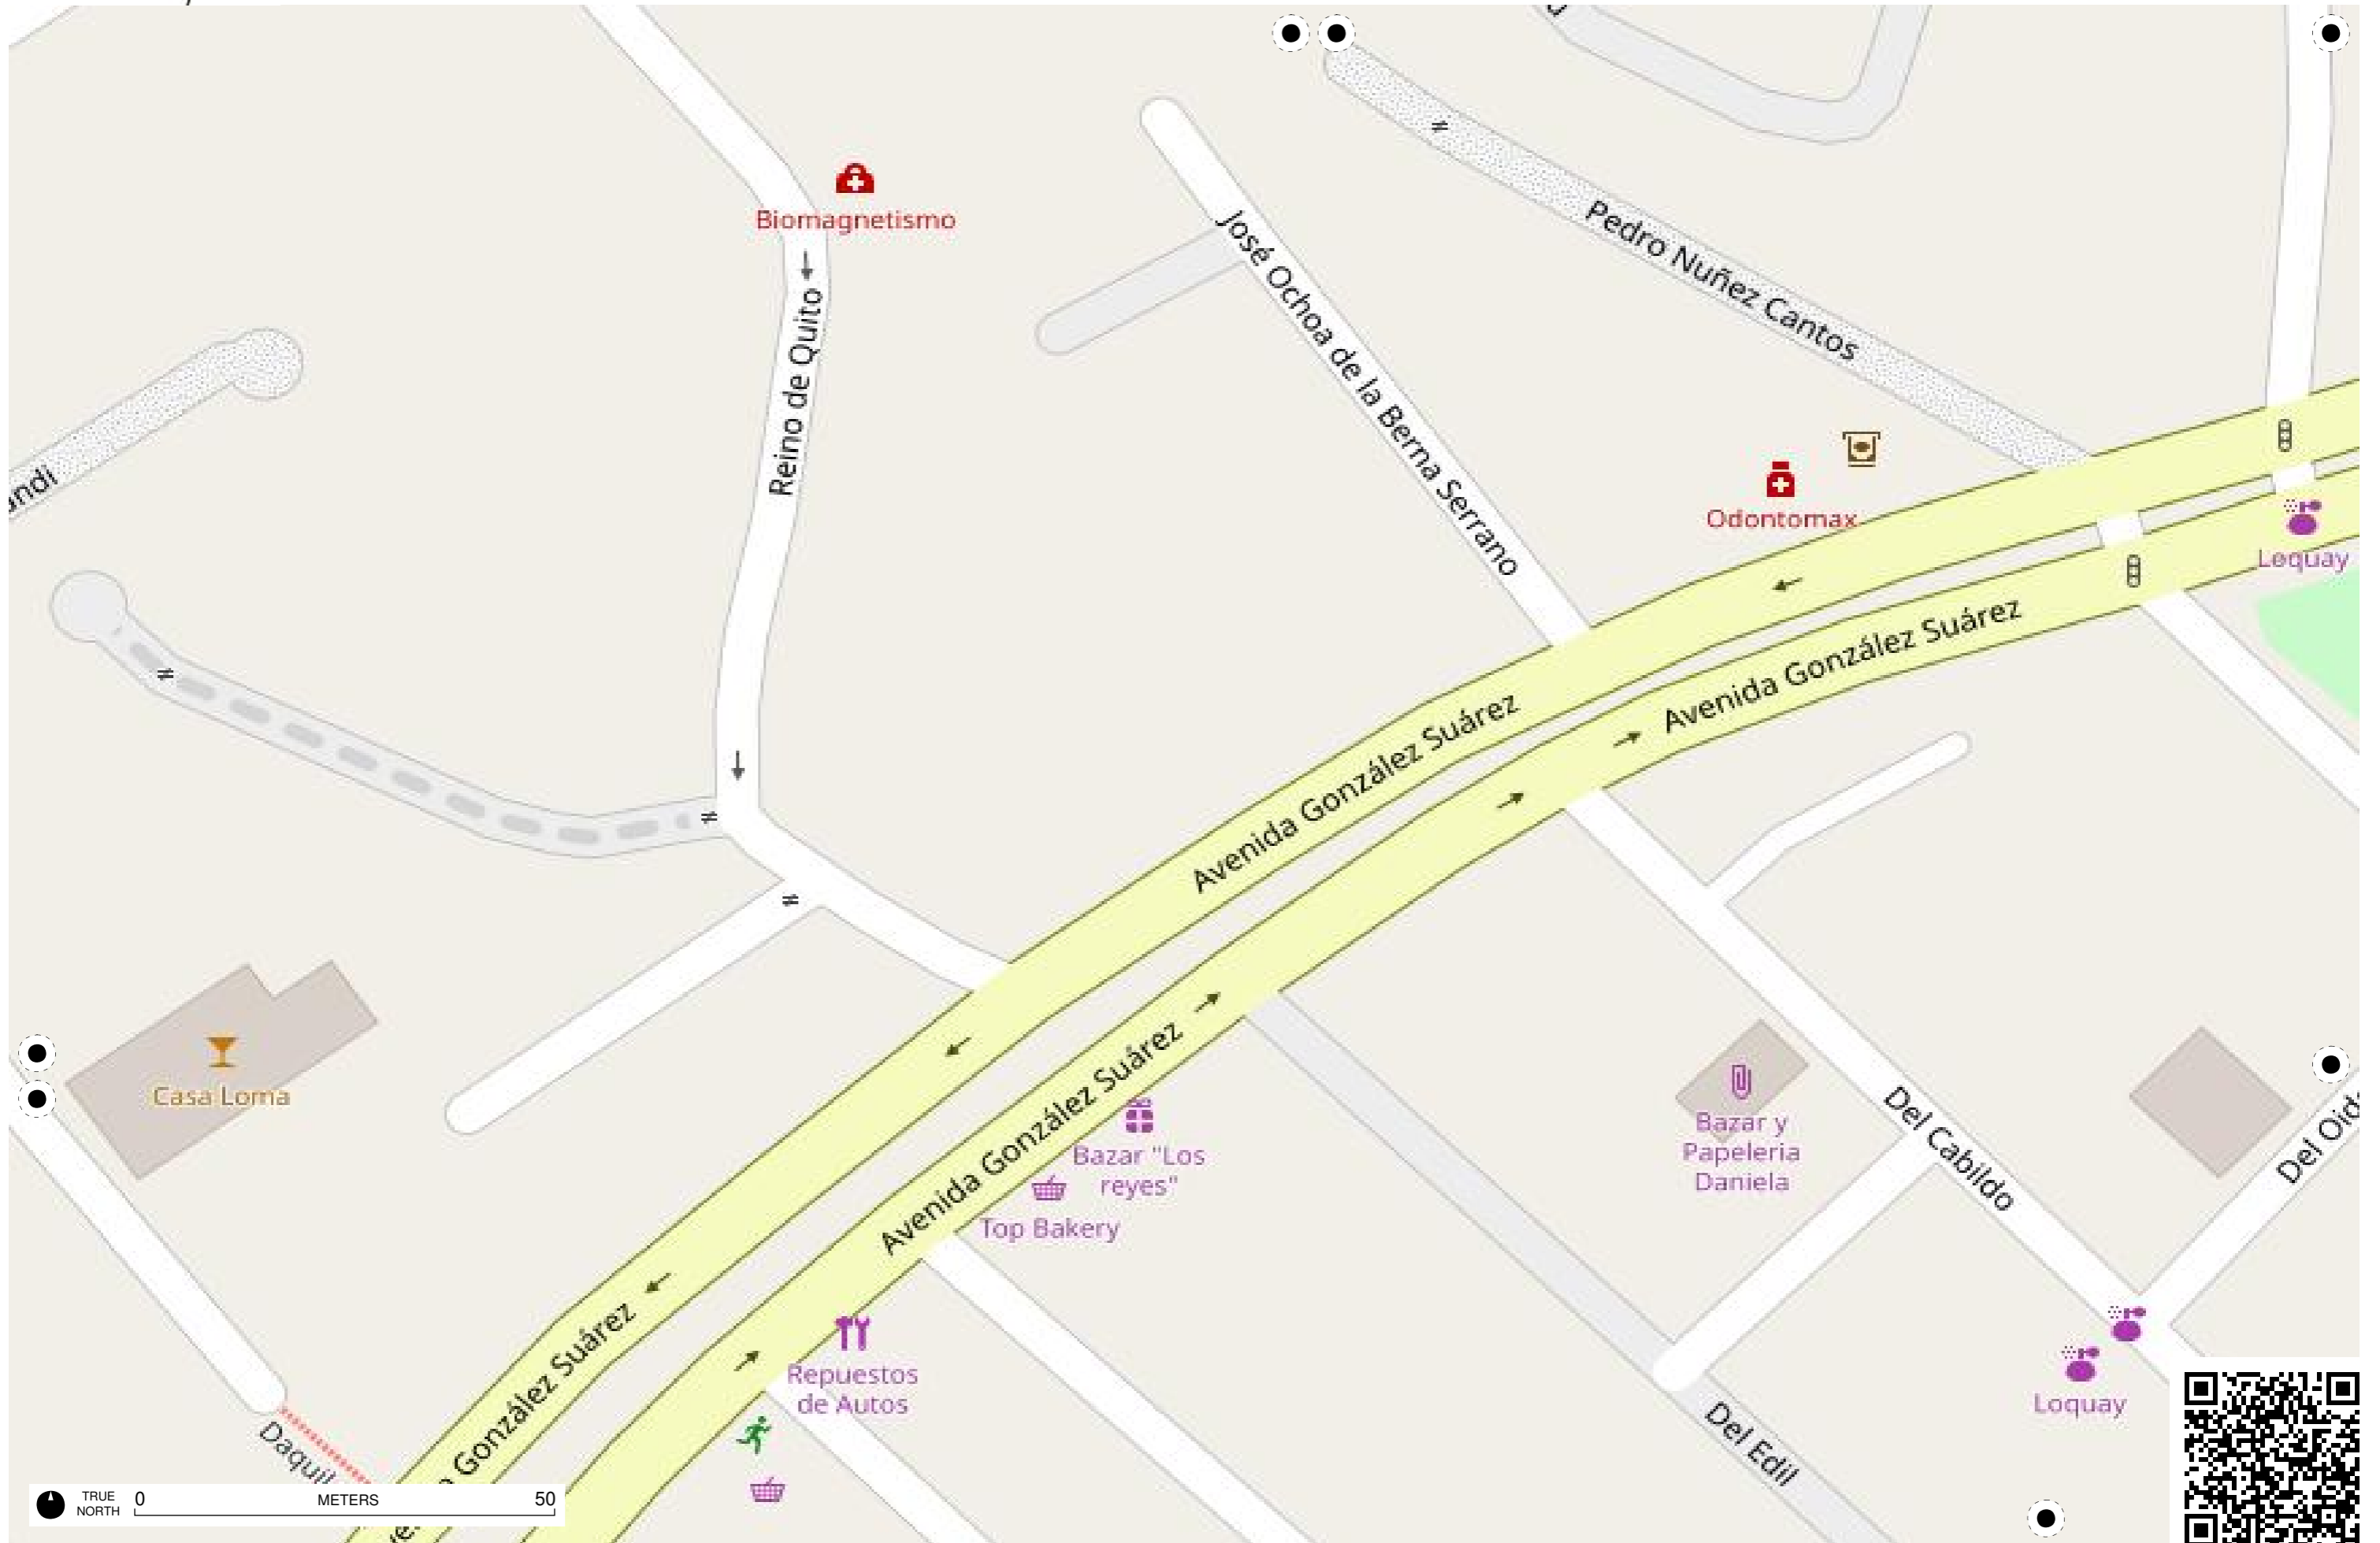

TRUE NORTH 0 50 METERS

TRUE NORTH 0 METERS 50

TRUE NORTH 0 METERS 50

TRUE NORTH 0 METERS 50

TRUE NORTH 0 METERS 50

TRUE NORTH 0 METERS 50

TRUE NORTH 0 METERS 50

TRUE NORTH 0 50 METERS

TRUE NORTH 0 METERS 50

TRUE NORTH 0 50 METERS

TRUE NORTH 0 50 METERS

Todo para la Construcción D'CASA

MARCIMEX

Tatiana
García

Rayoloma

Emiliano Zapata

Emiliano Zapata

Avenida Pumapungo

JECSCOM
Emiliano Zapata

Alba Calderón de Gil

TRUE NORTH 0 METERS 50

TRUE NORTH 0 50 METERS

TRUE NORTH 0 METERS 50