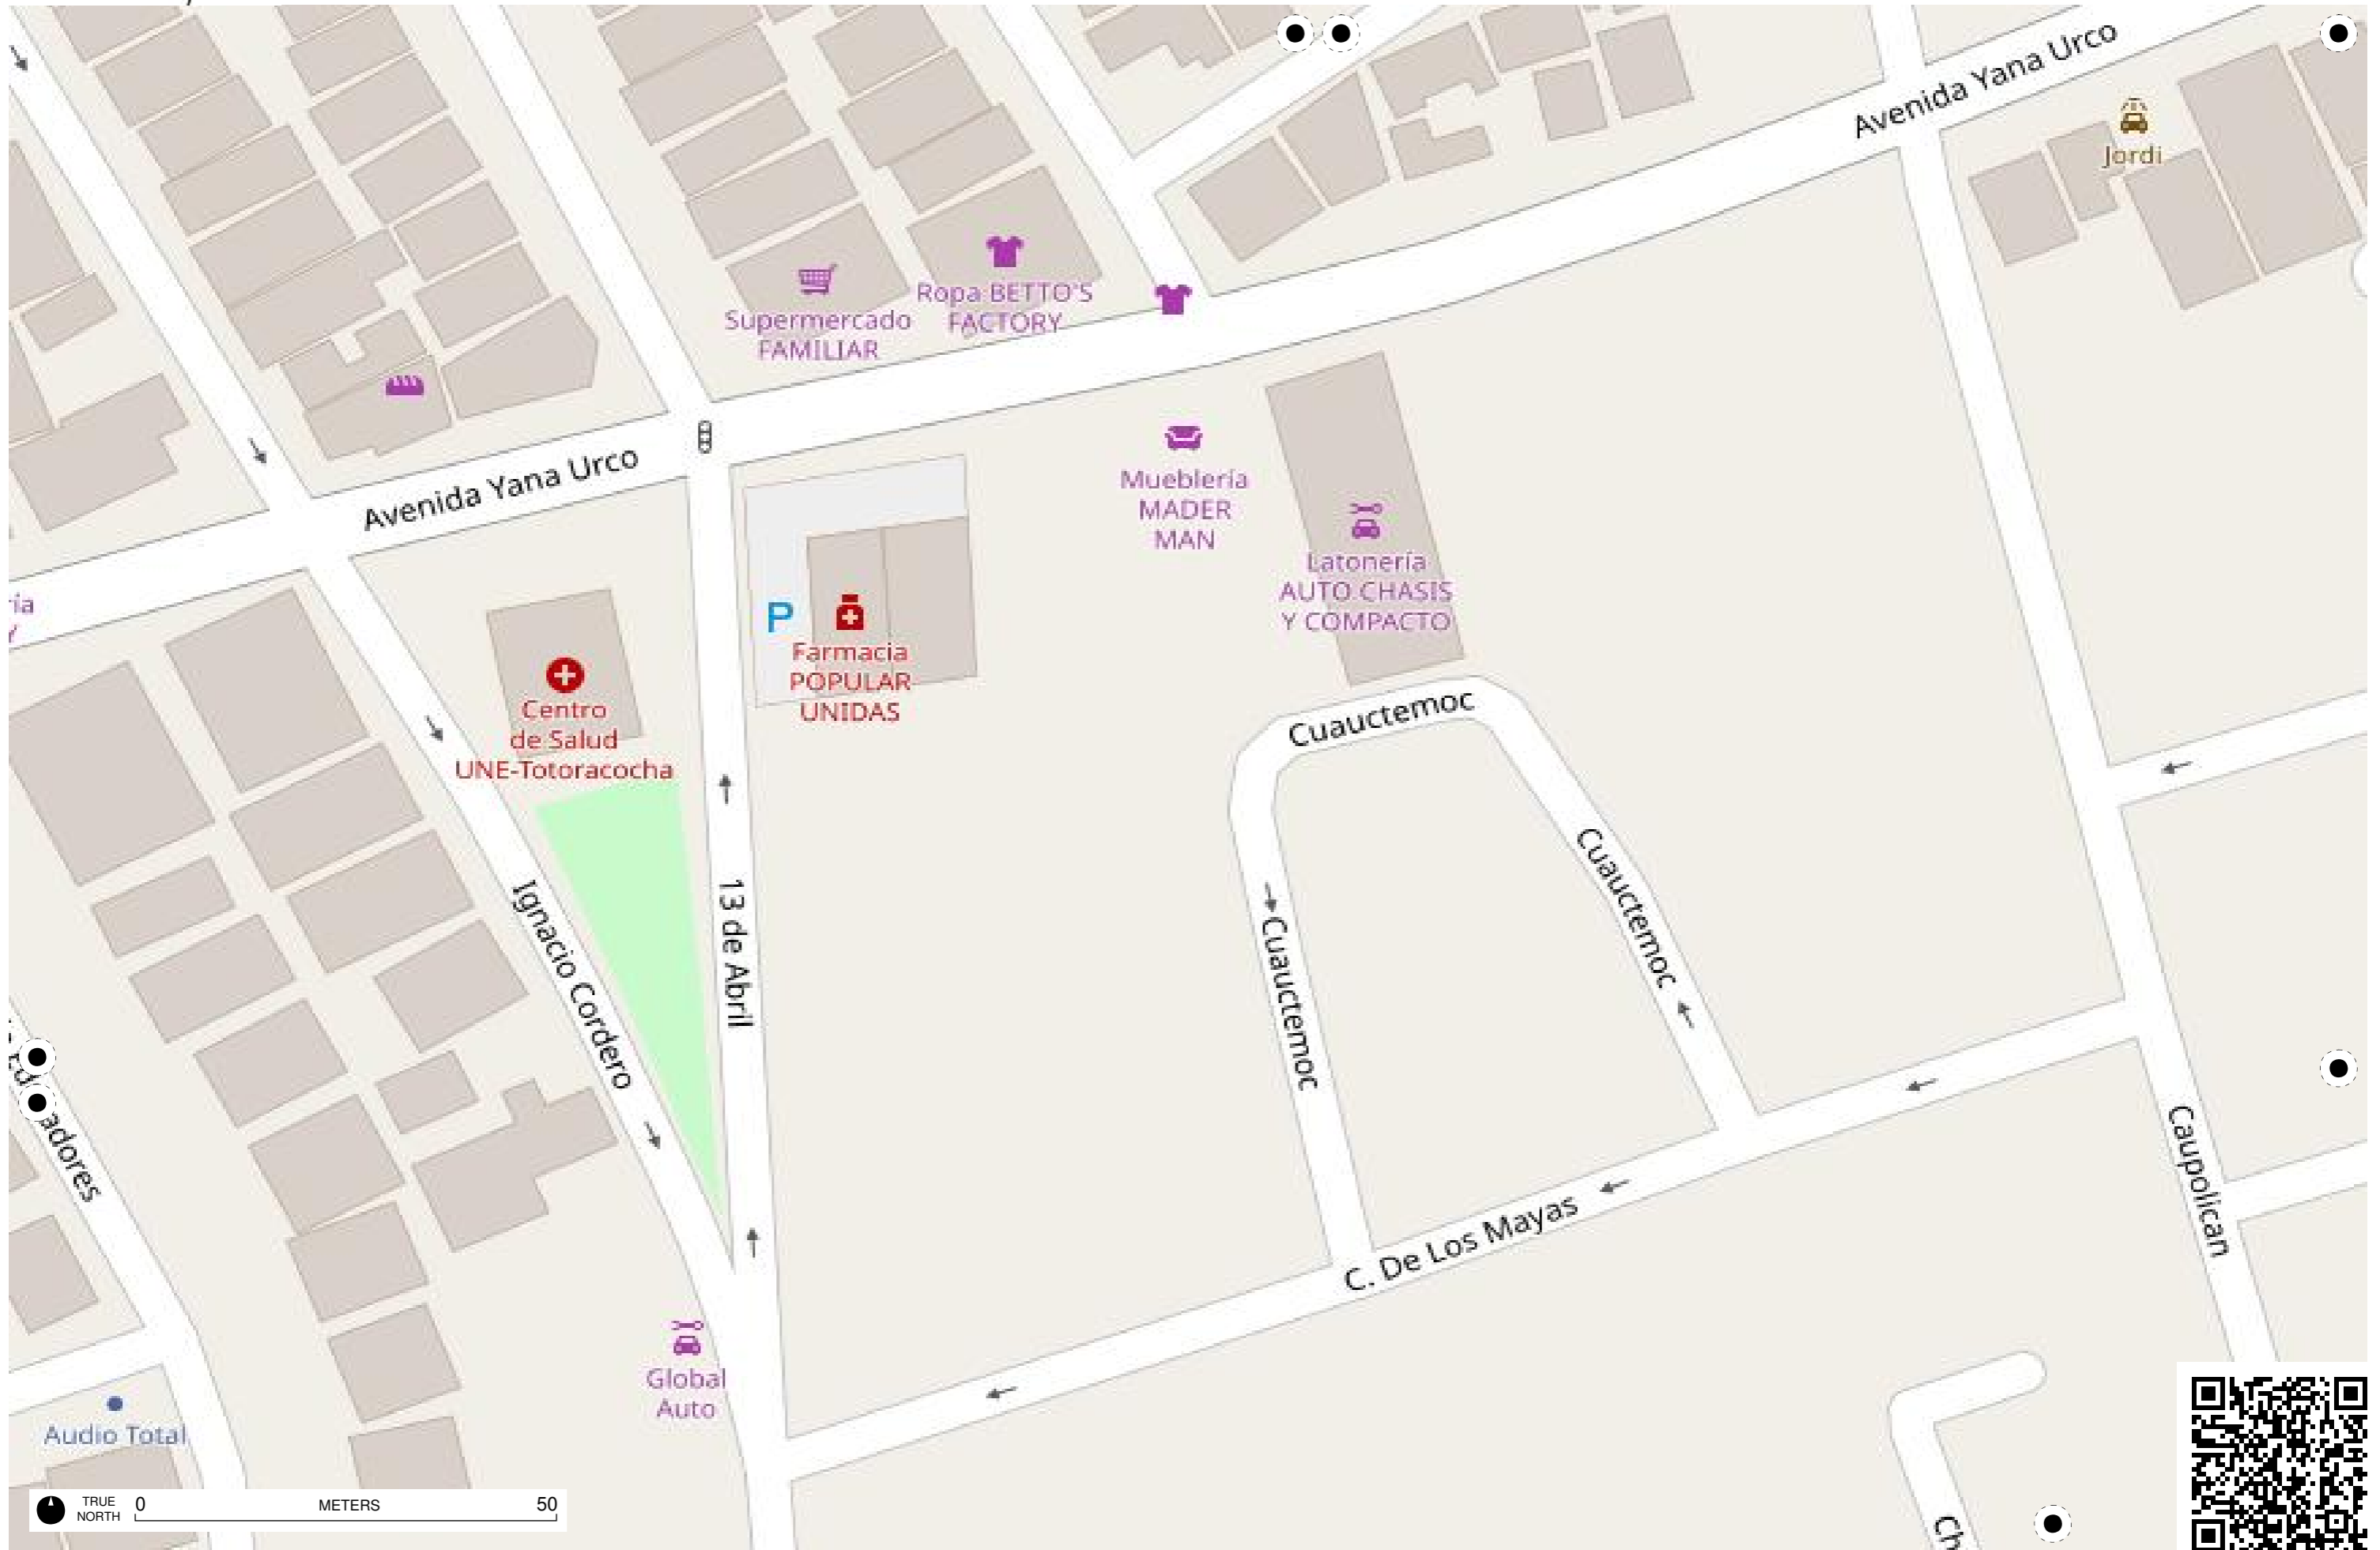

TRUE NORTH 0 METERS 50

TRUE NORTH 0 50 METERS

TRUE NORTH 0 50 METERS

Todo para la Construcción D'CASA

MARCIMEX

Tatiana
García

Rayoloma

Emiliano Zapata

Emiliano Zapata

Avenida Pumapungo

JECSCOM
Emiliano Zapata

Alba Calderón de Gil

TRUE NORTH 0 METERS 50

TRUE NORTH 0 50 METERS

TRUE NORTH 0 METERS 50