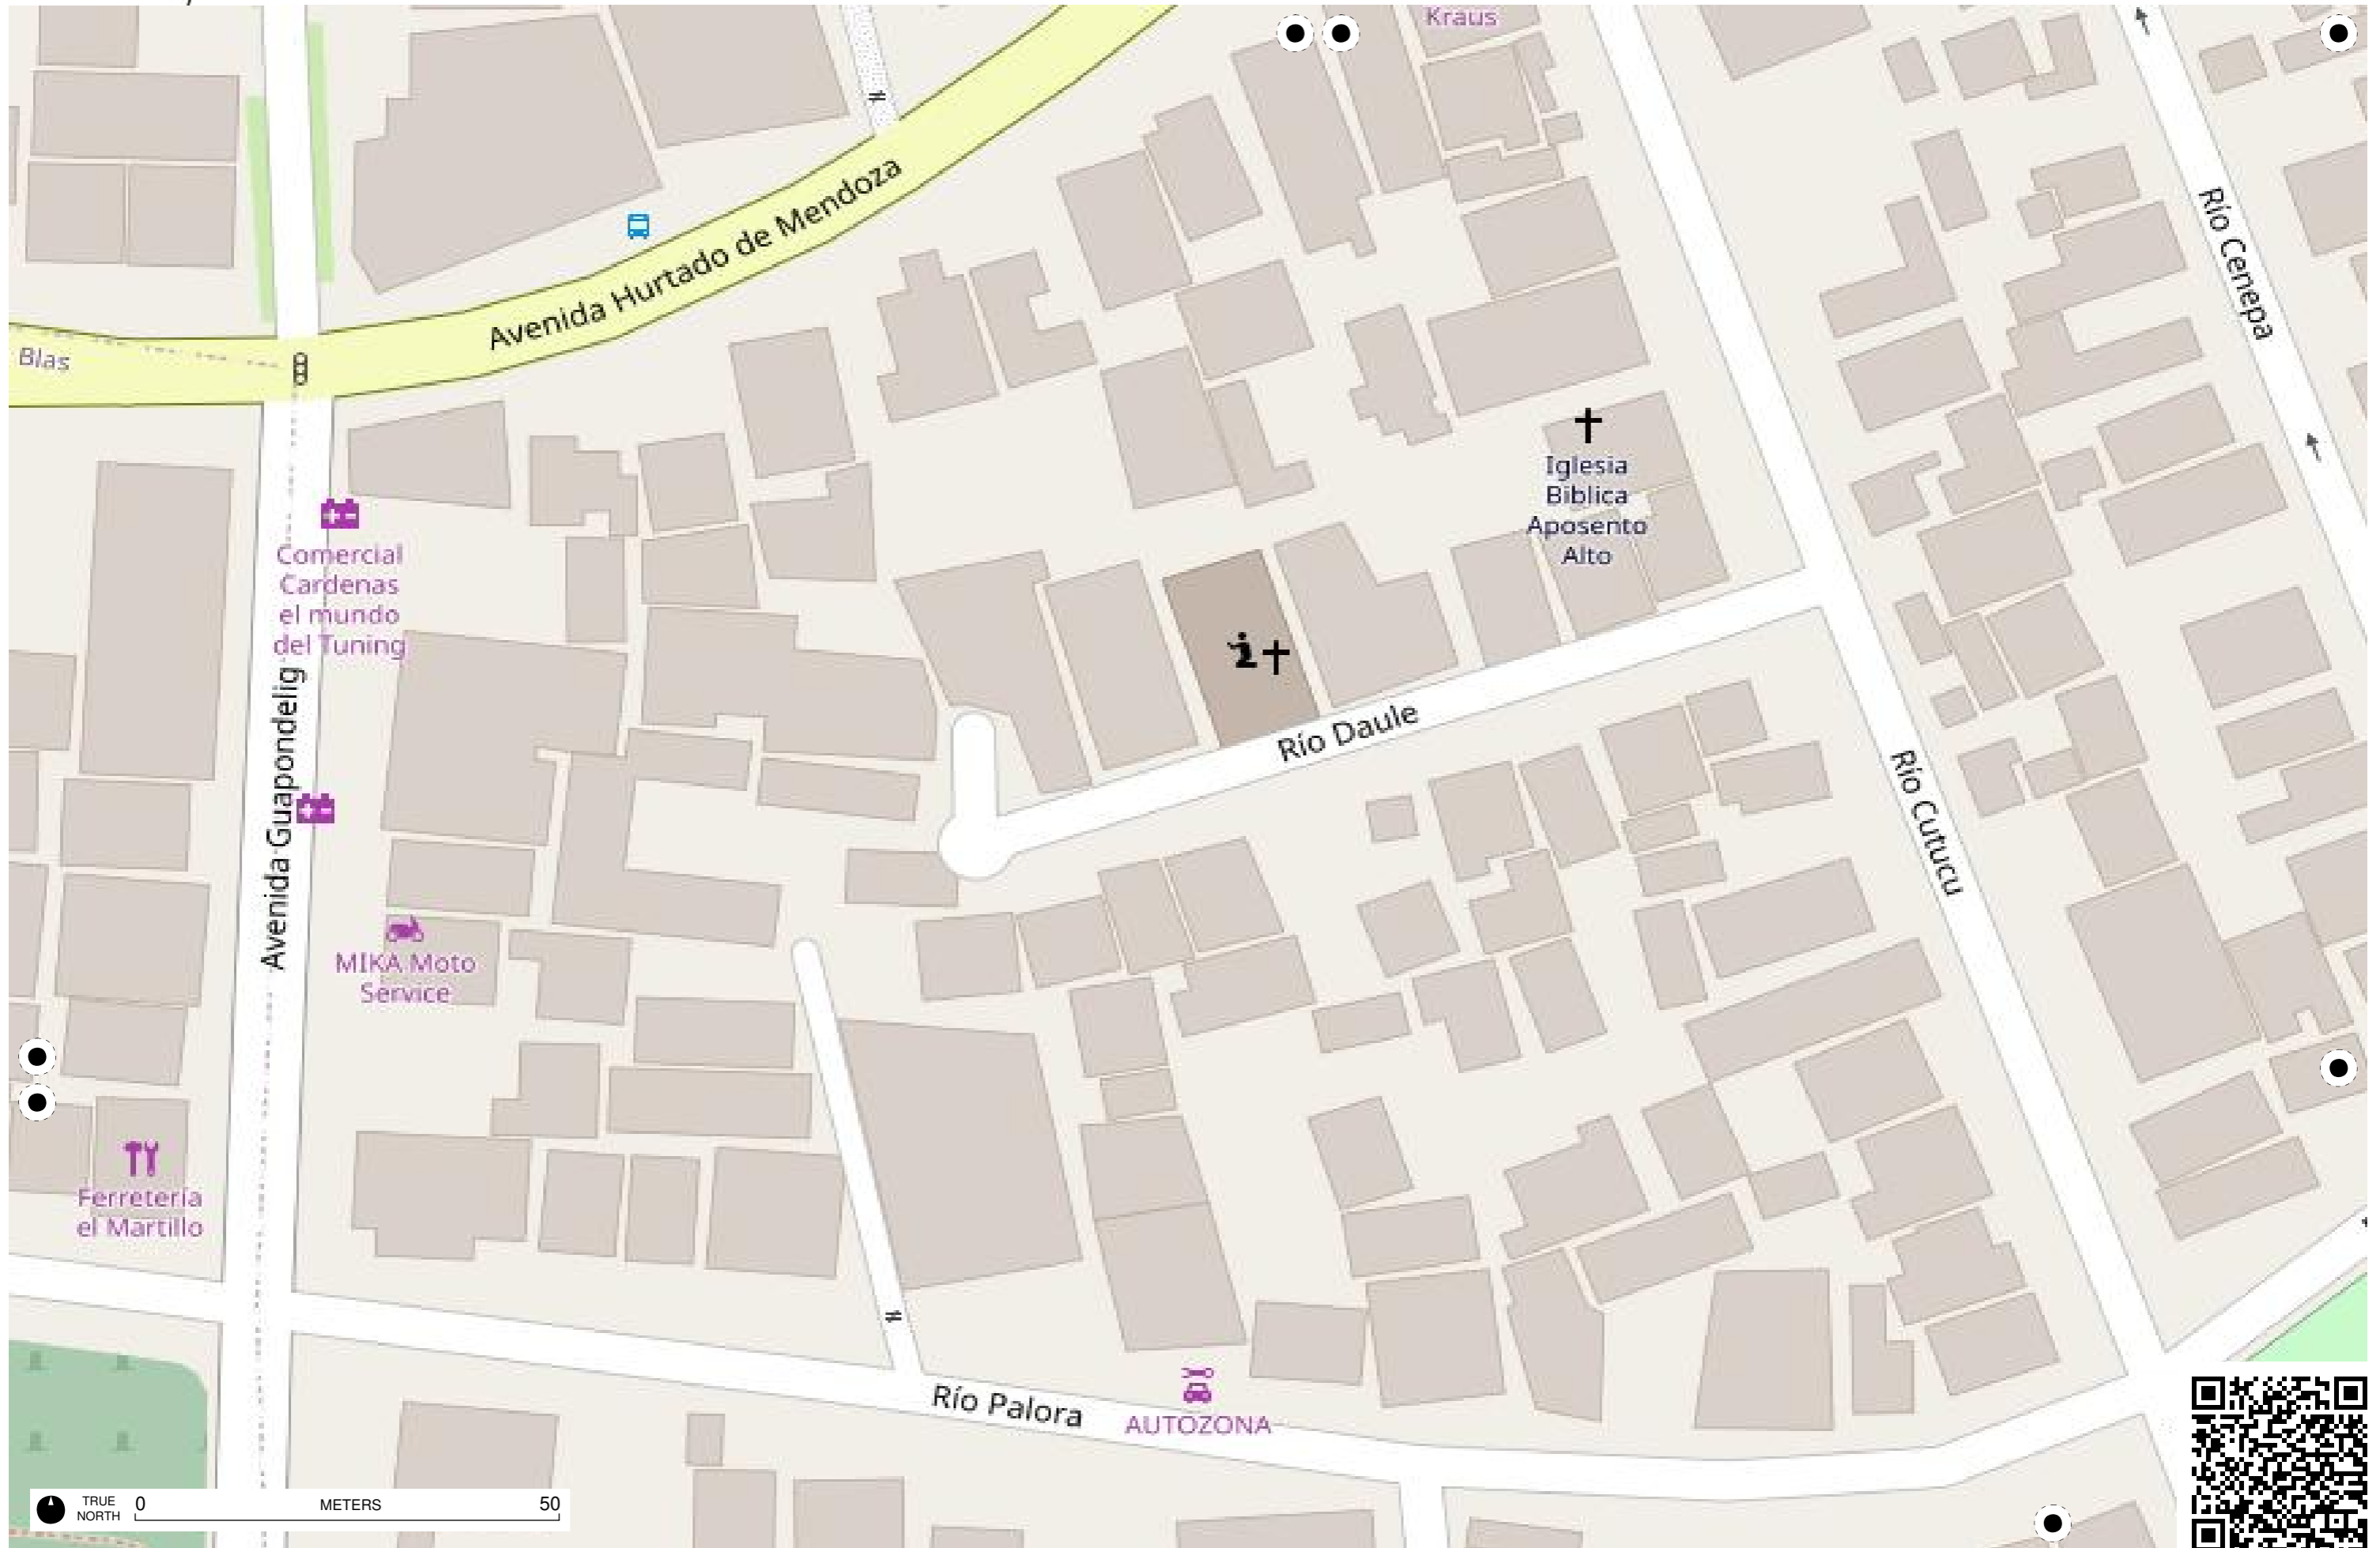

TRUE NORTH 0 50 METERS

TRUE NORTH 0 METERS 50

TRUE NORTH 0 METERS 50

TRUE NORTH 0 METERS 50

TRUE NORTH 0 METERS 50

TRUE NORTH 0 METERS 50

TRUE NORTH 0 METERS 50

TRUE NORTH 0 50 METERS

TRUE NORTH 0 METERS 50

TRUE NORTH 0 50 METERS

TRUE NORTH 0 50 METERS

Todo para la Construcción D'CASA

MARCIMEX

Tatiana
García

Rayoloma

Emiliano Zapata

Emiliano Zapata

Avenida Pumapungo

JECSCOM
Emiliano Zapata

Alba Calderón de Gil

TRUE NORTH 0 METERS 50

TRUE NORTH 0 50 METERS

TRUE NORTH 0 METERS 50