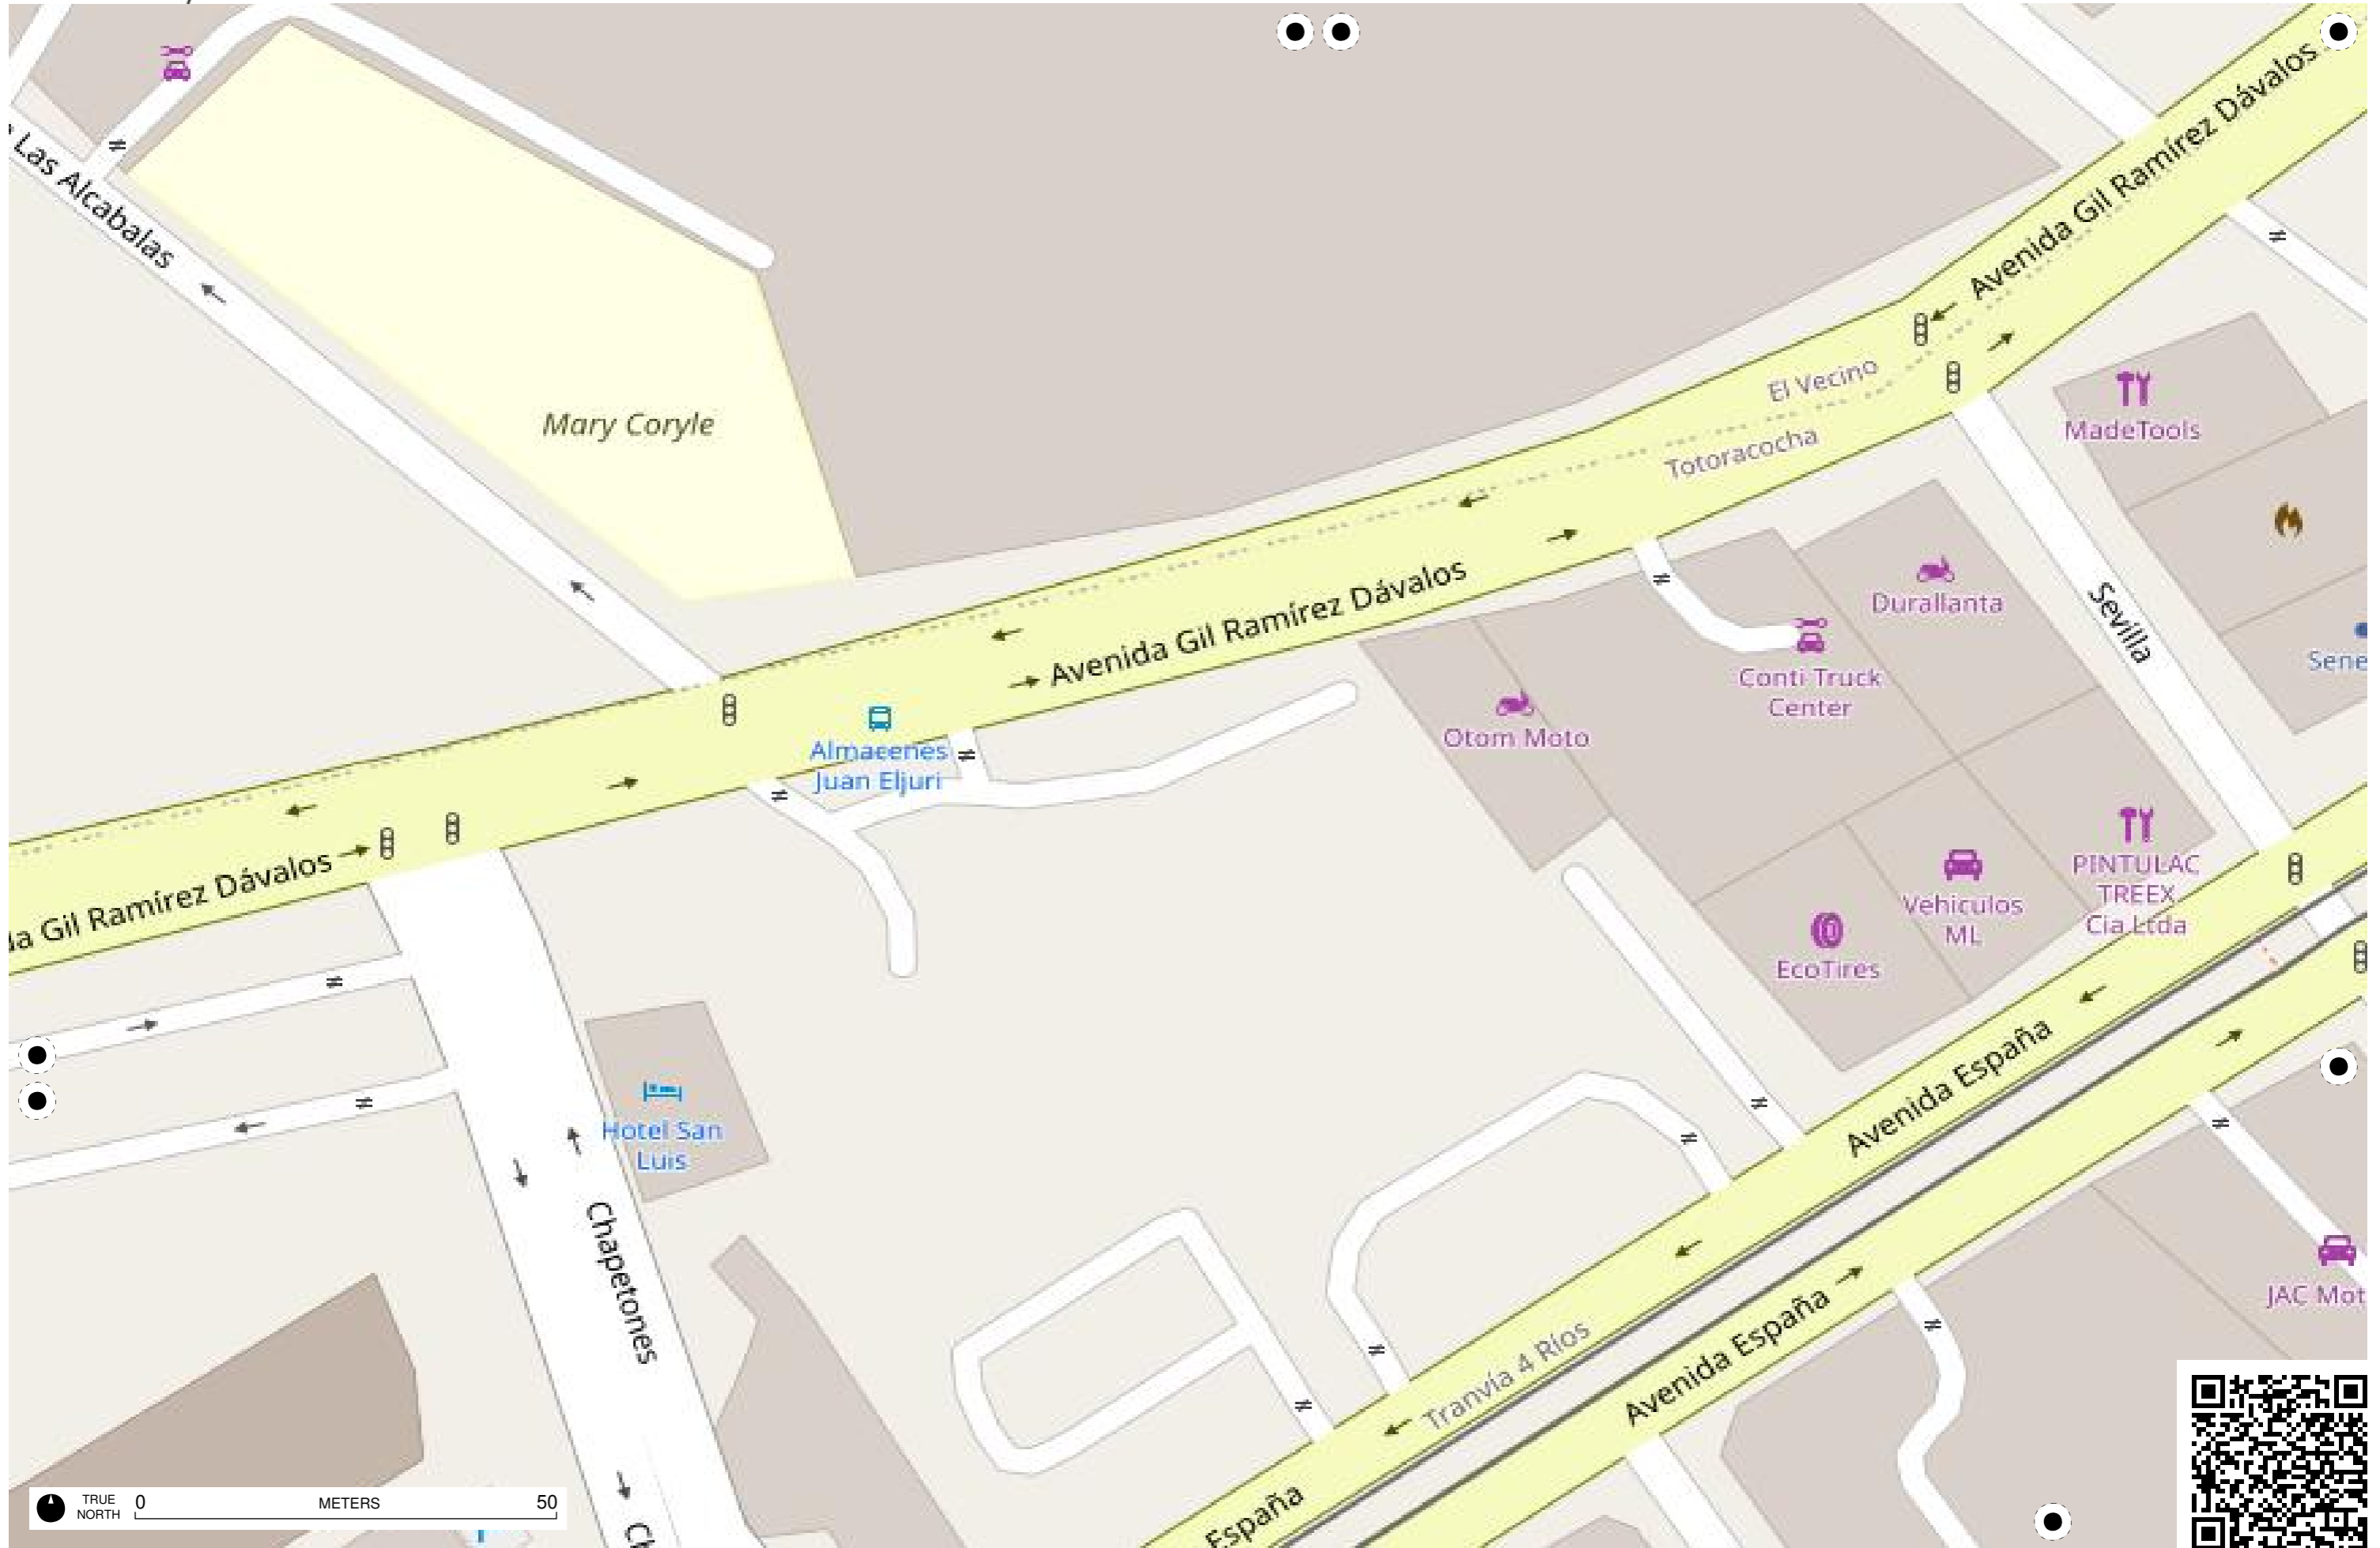

TRUE NORTH 0 50 METERS

TRUE NORTH 0 METERS 50

TRUE NORTH 0 METERS 50

TRUE NORTH 0 METERS 50

TRUE NORTH 0 METERS 50

TRUE NORTH 0 METERS 50

TRUE NORTH 0 METERS 50

TRUE NORTH 0 50 METERS

TRUE NORTH 0 METERS 50

TRUE NORTH 0 50 METERS

TRUE NORTH 0 50 METERS

Todo para la Construcción D'CASA

MARCIMEX

Tatiana
García

Rayoloma

Emiliano Zapata

Emiliano Zapata

Avenida Pumapungo

JECSCOM
Emiliano Zapata

Alba Calderón de Gil

TRUE NORTH 0 METERS 50

TRUE NORTH 0 50 METERS

TRUE NORTH 0 METERS 50