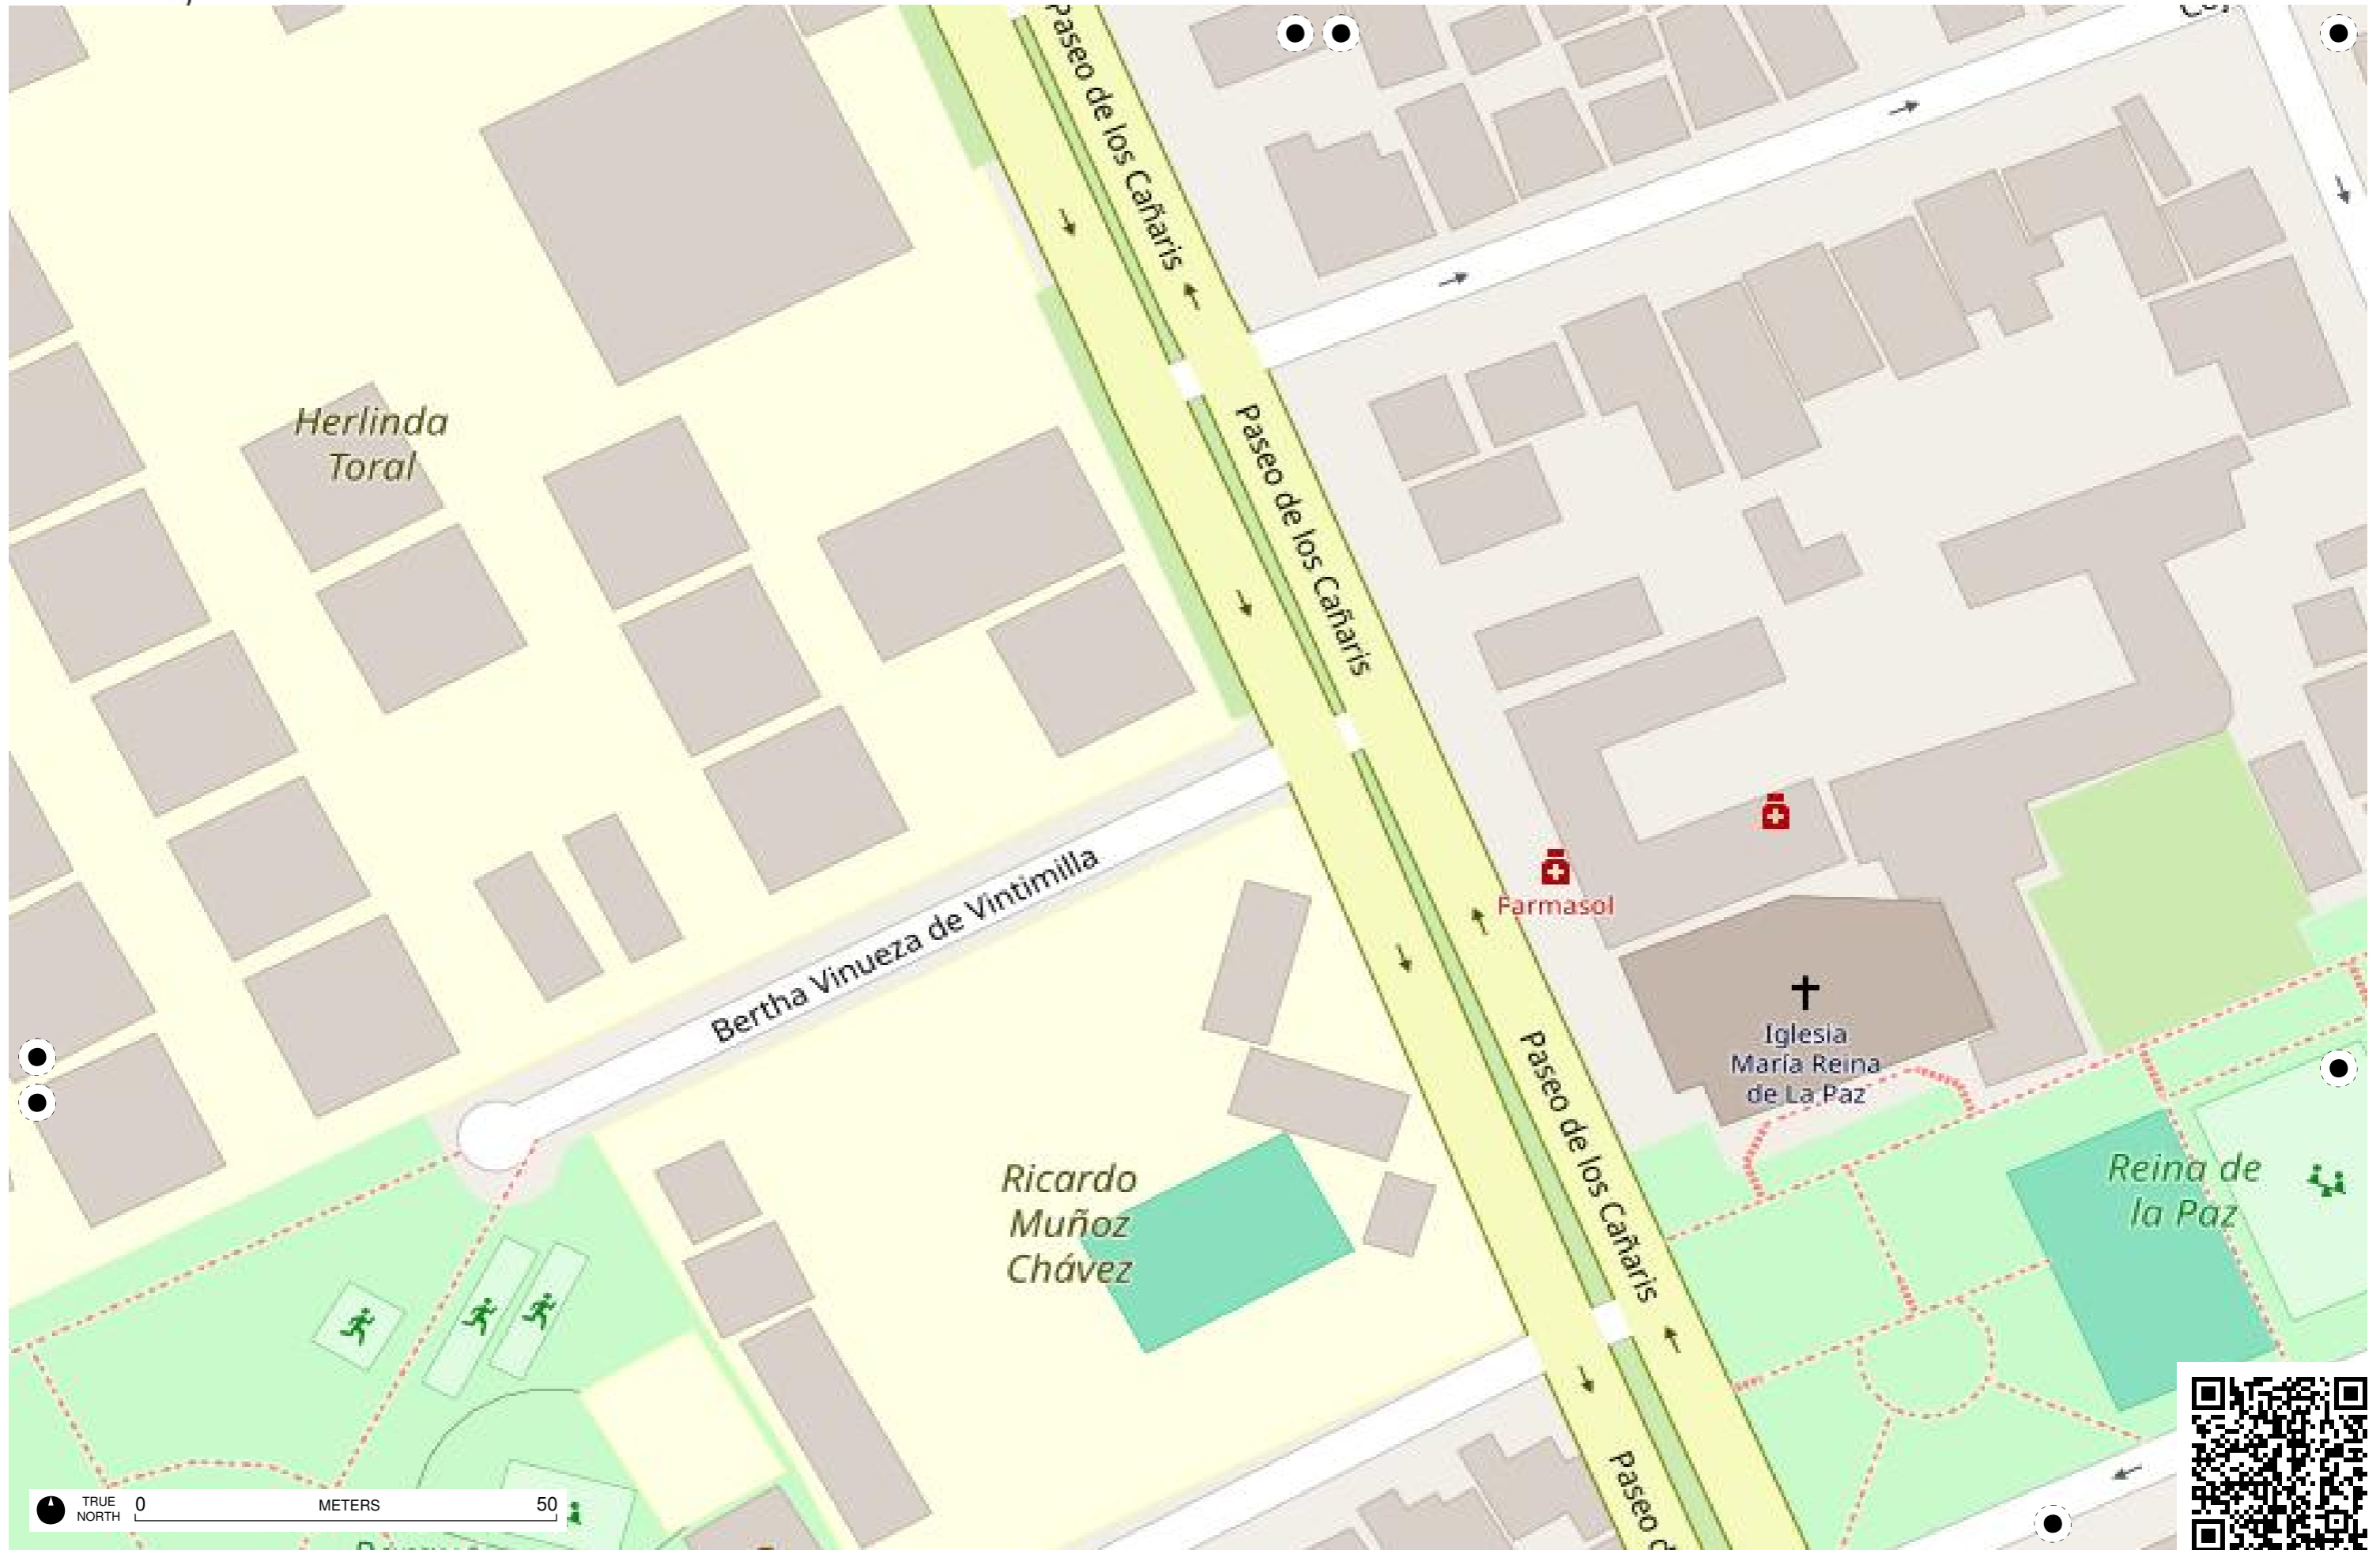

TRUE NORTH 0 METERS 50

TRUE NORTH 0 50 METERS

TRUE NORTH 0 50 METERS

Todo para la Construcción D'CASA

MARCIMEX

Tatiana
García

Rayoloma

Emiliano Zapata

Emiliano Zapata

Avenida Pumapungo

JECSCOM
Emiliano Zapata

Alba Calderón de Gil

TRUE NORTH 0 METERS 50

TRUE NORTH 0 50 METERS

TRUE NORTH 0 METERS 50