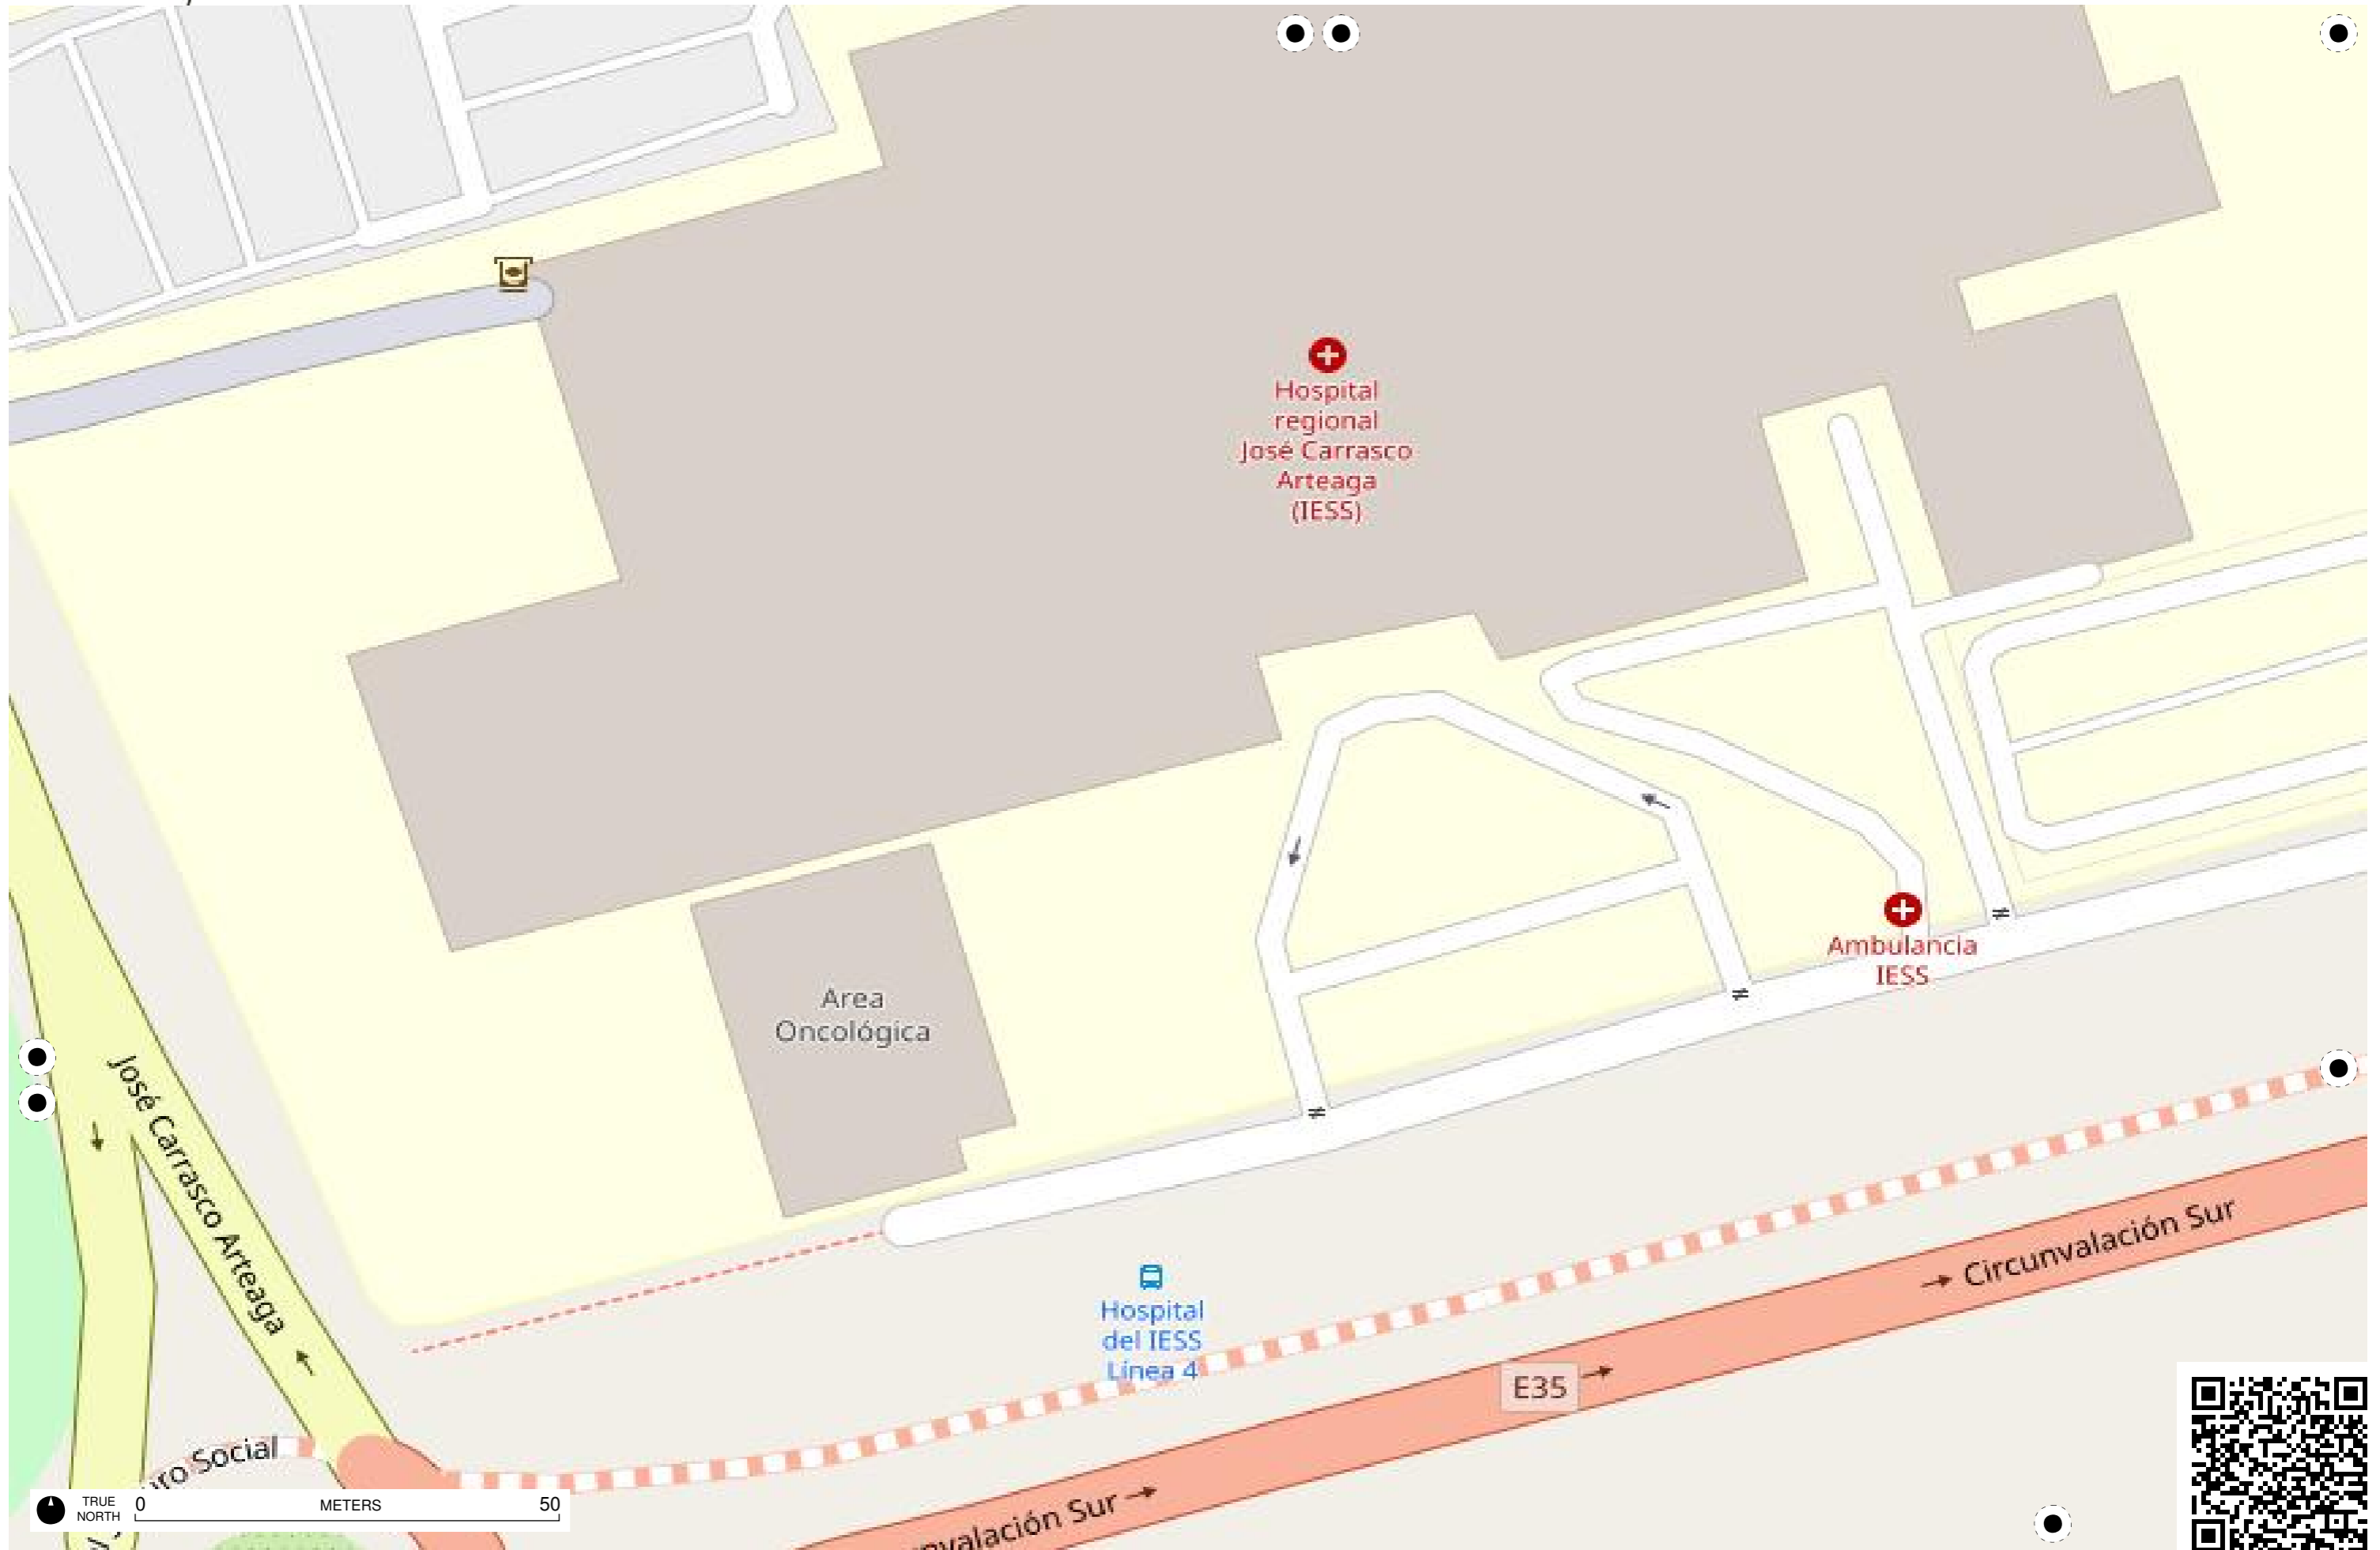

Emiliano Zapata

Avenida Pumapungo

JECSCOM
Emiliano Zapata

Alba Calderón de Gil

TRUE NORTH 0 METERS 50

TRUE NORTH 0 50 METERS

TRUE NORTH 0 METERS 50