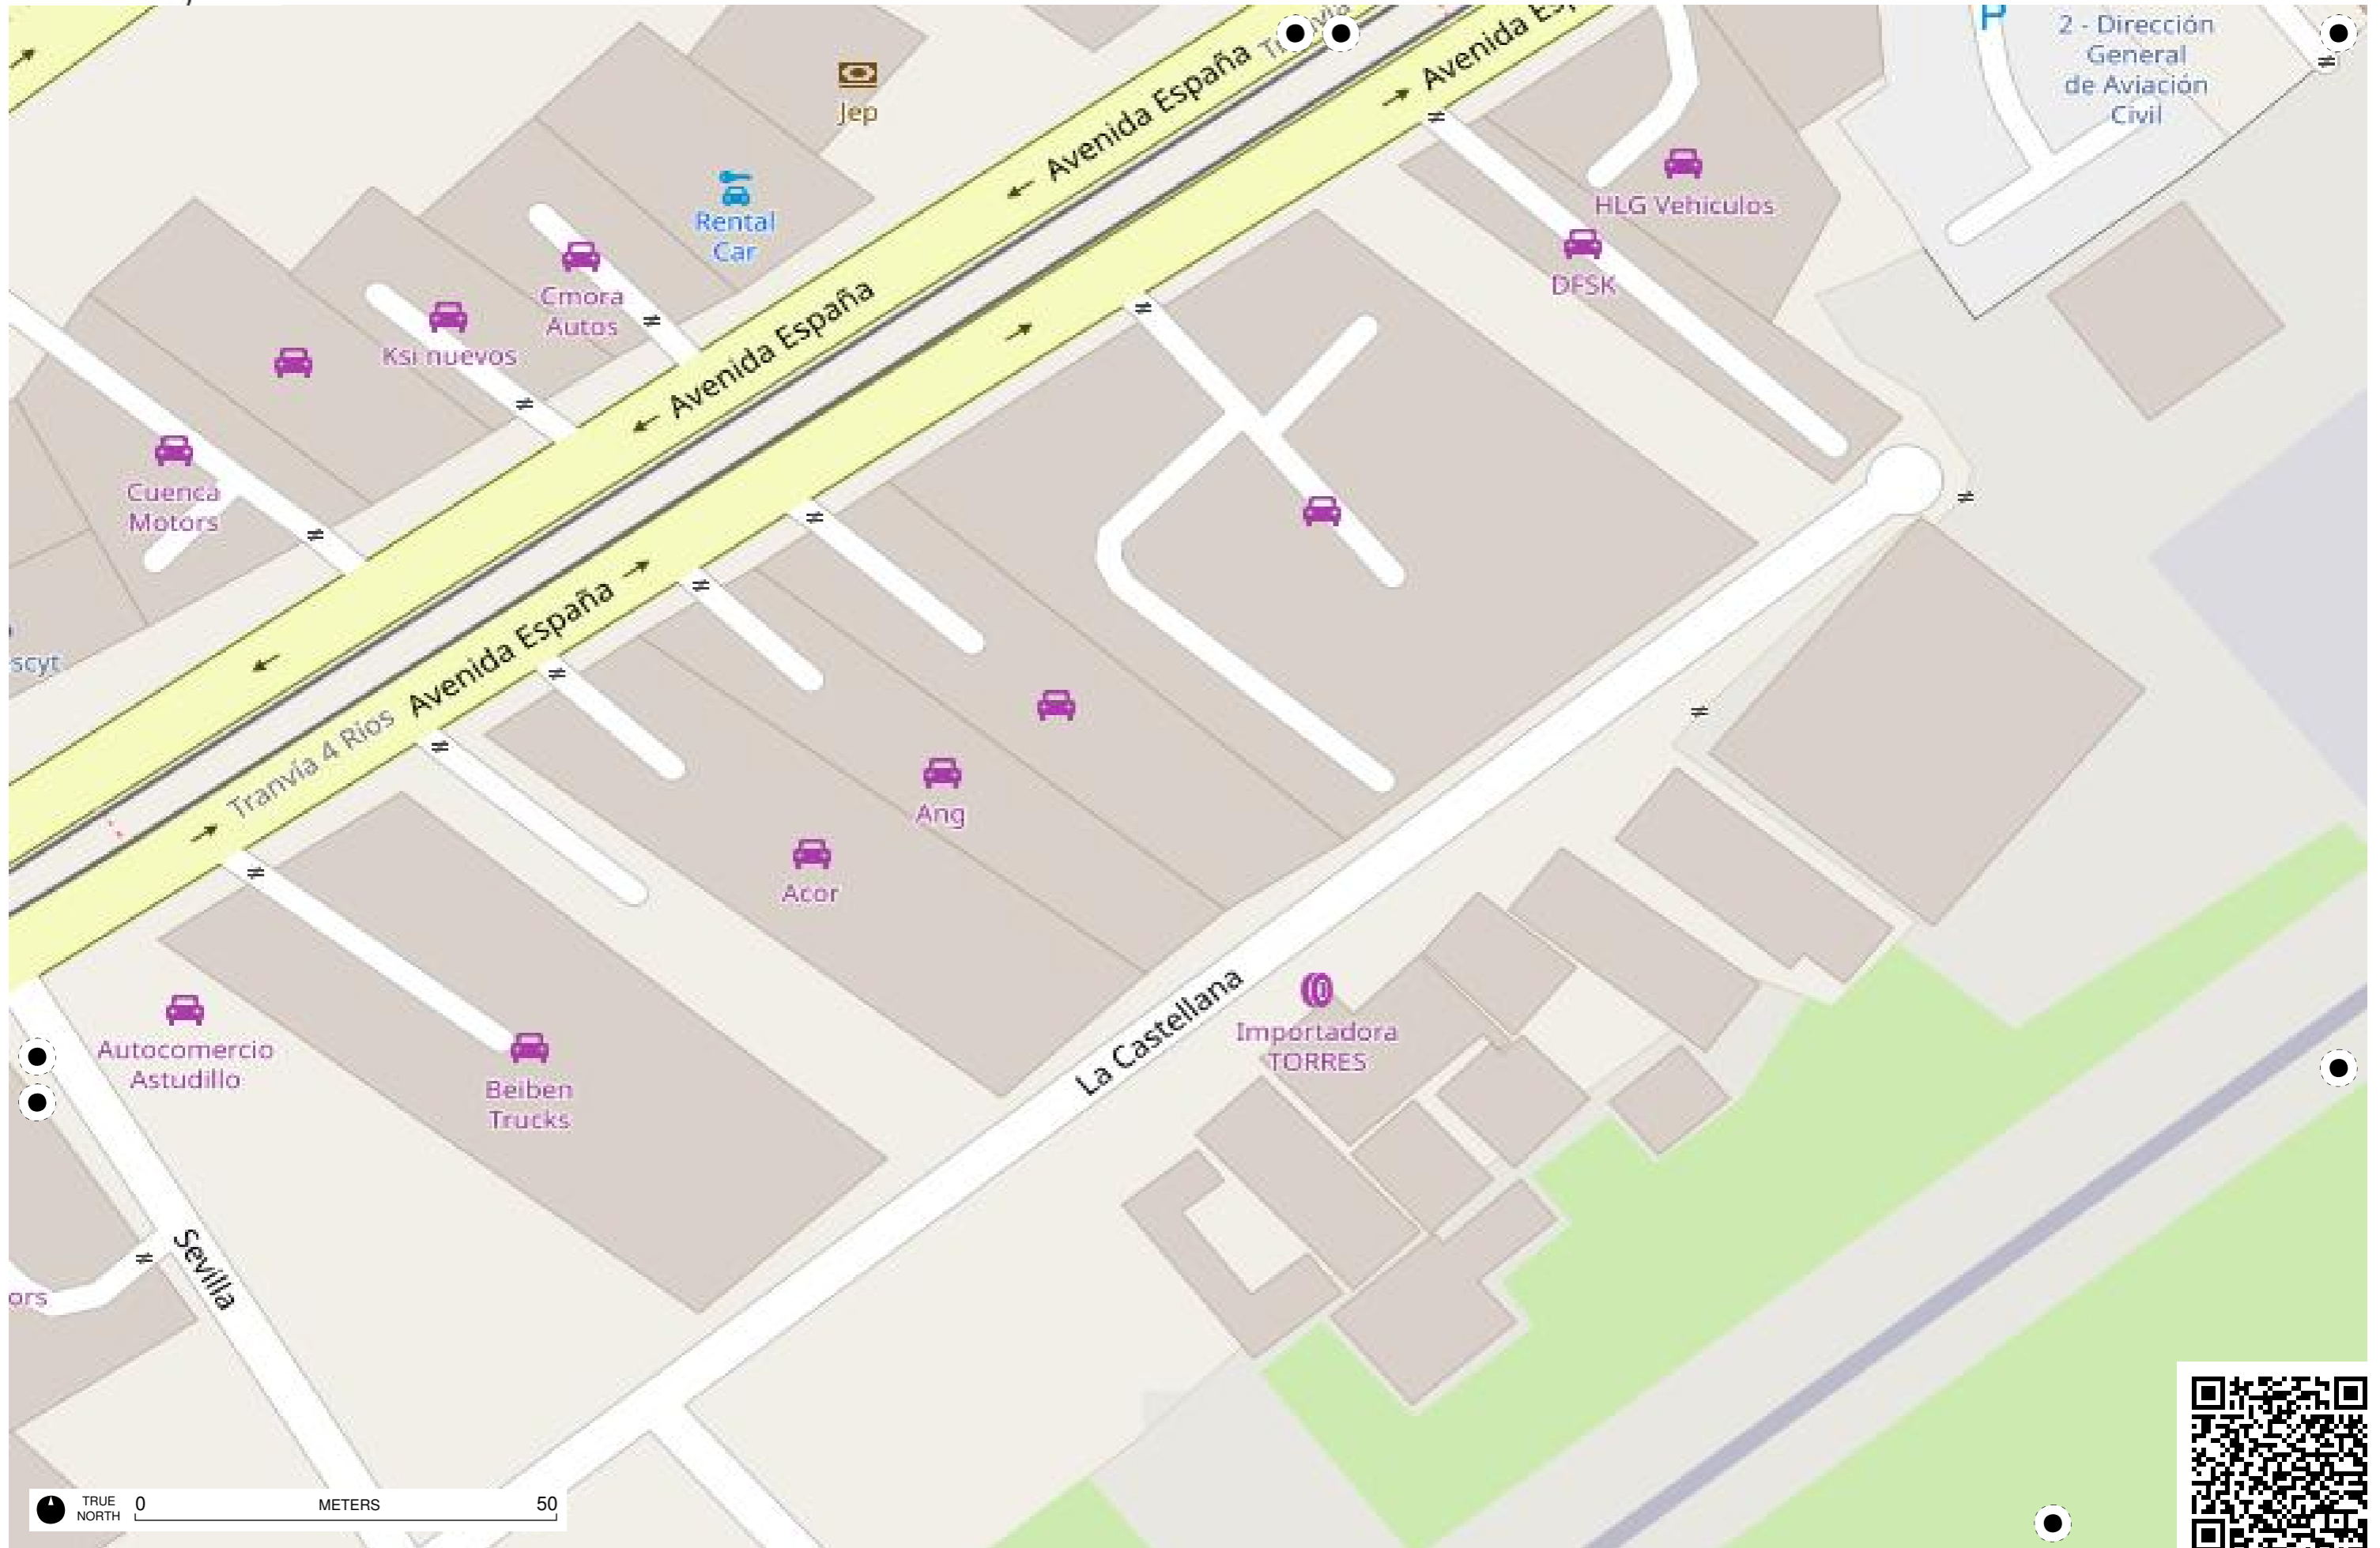

TRUE NORTH 0 50 METERS

TRUE NORTH 0 METERS 50

TRUE NORTH 0 METERS 50

TRUE NORTH 0 METERS 50

TRUE NORTH 0 METERS 50

TRUE NORTH 0 METERS 50

TRUE NORTH 0 METERS 50

TRUE NORTH 0 50 METERS

TRUE NORTH 0 METERS 50

TRUE NORTH 0 50 METERS

TRUE NORTH 0 50 METERS

Todo para la Construcción D'CASA

MARCIMEX

Tatiana
García

Rayoloma

Emiliano Zapata

Emiliano Zapata

Avenida Pumapungo

JECSCOM
Emiliano Zapata

Alba Calderón de Gil

TRUE NORTH 0 METERS 50

TRUE NORTH 0 50 METERS

TRUE NORTH 0 METERS 50