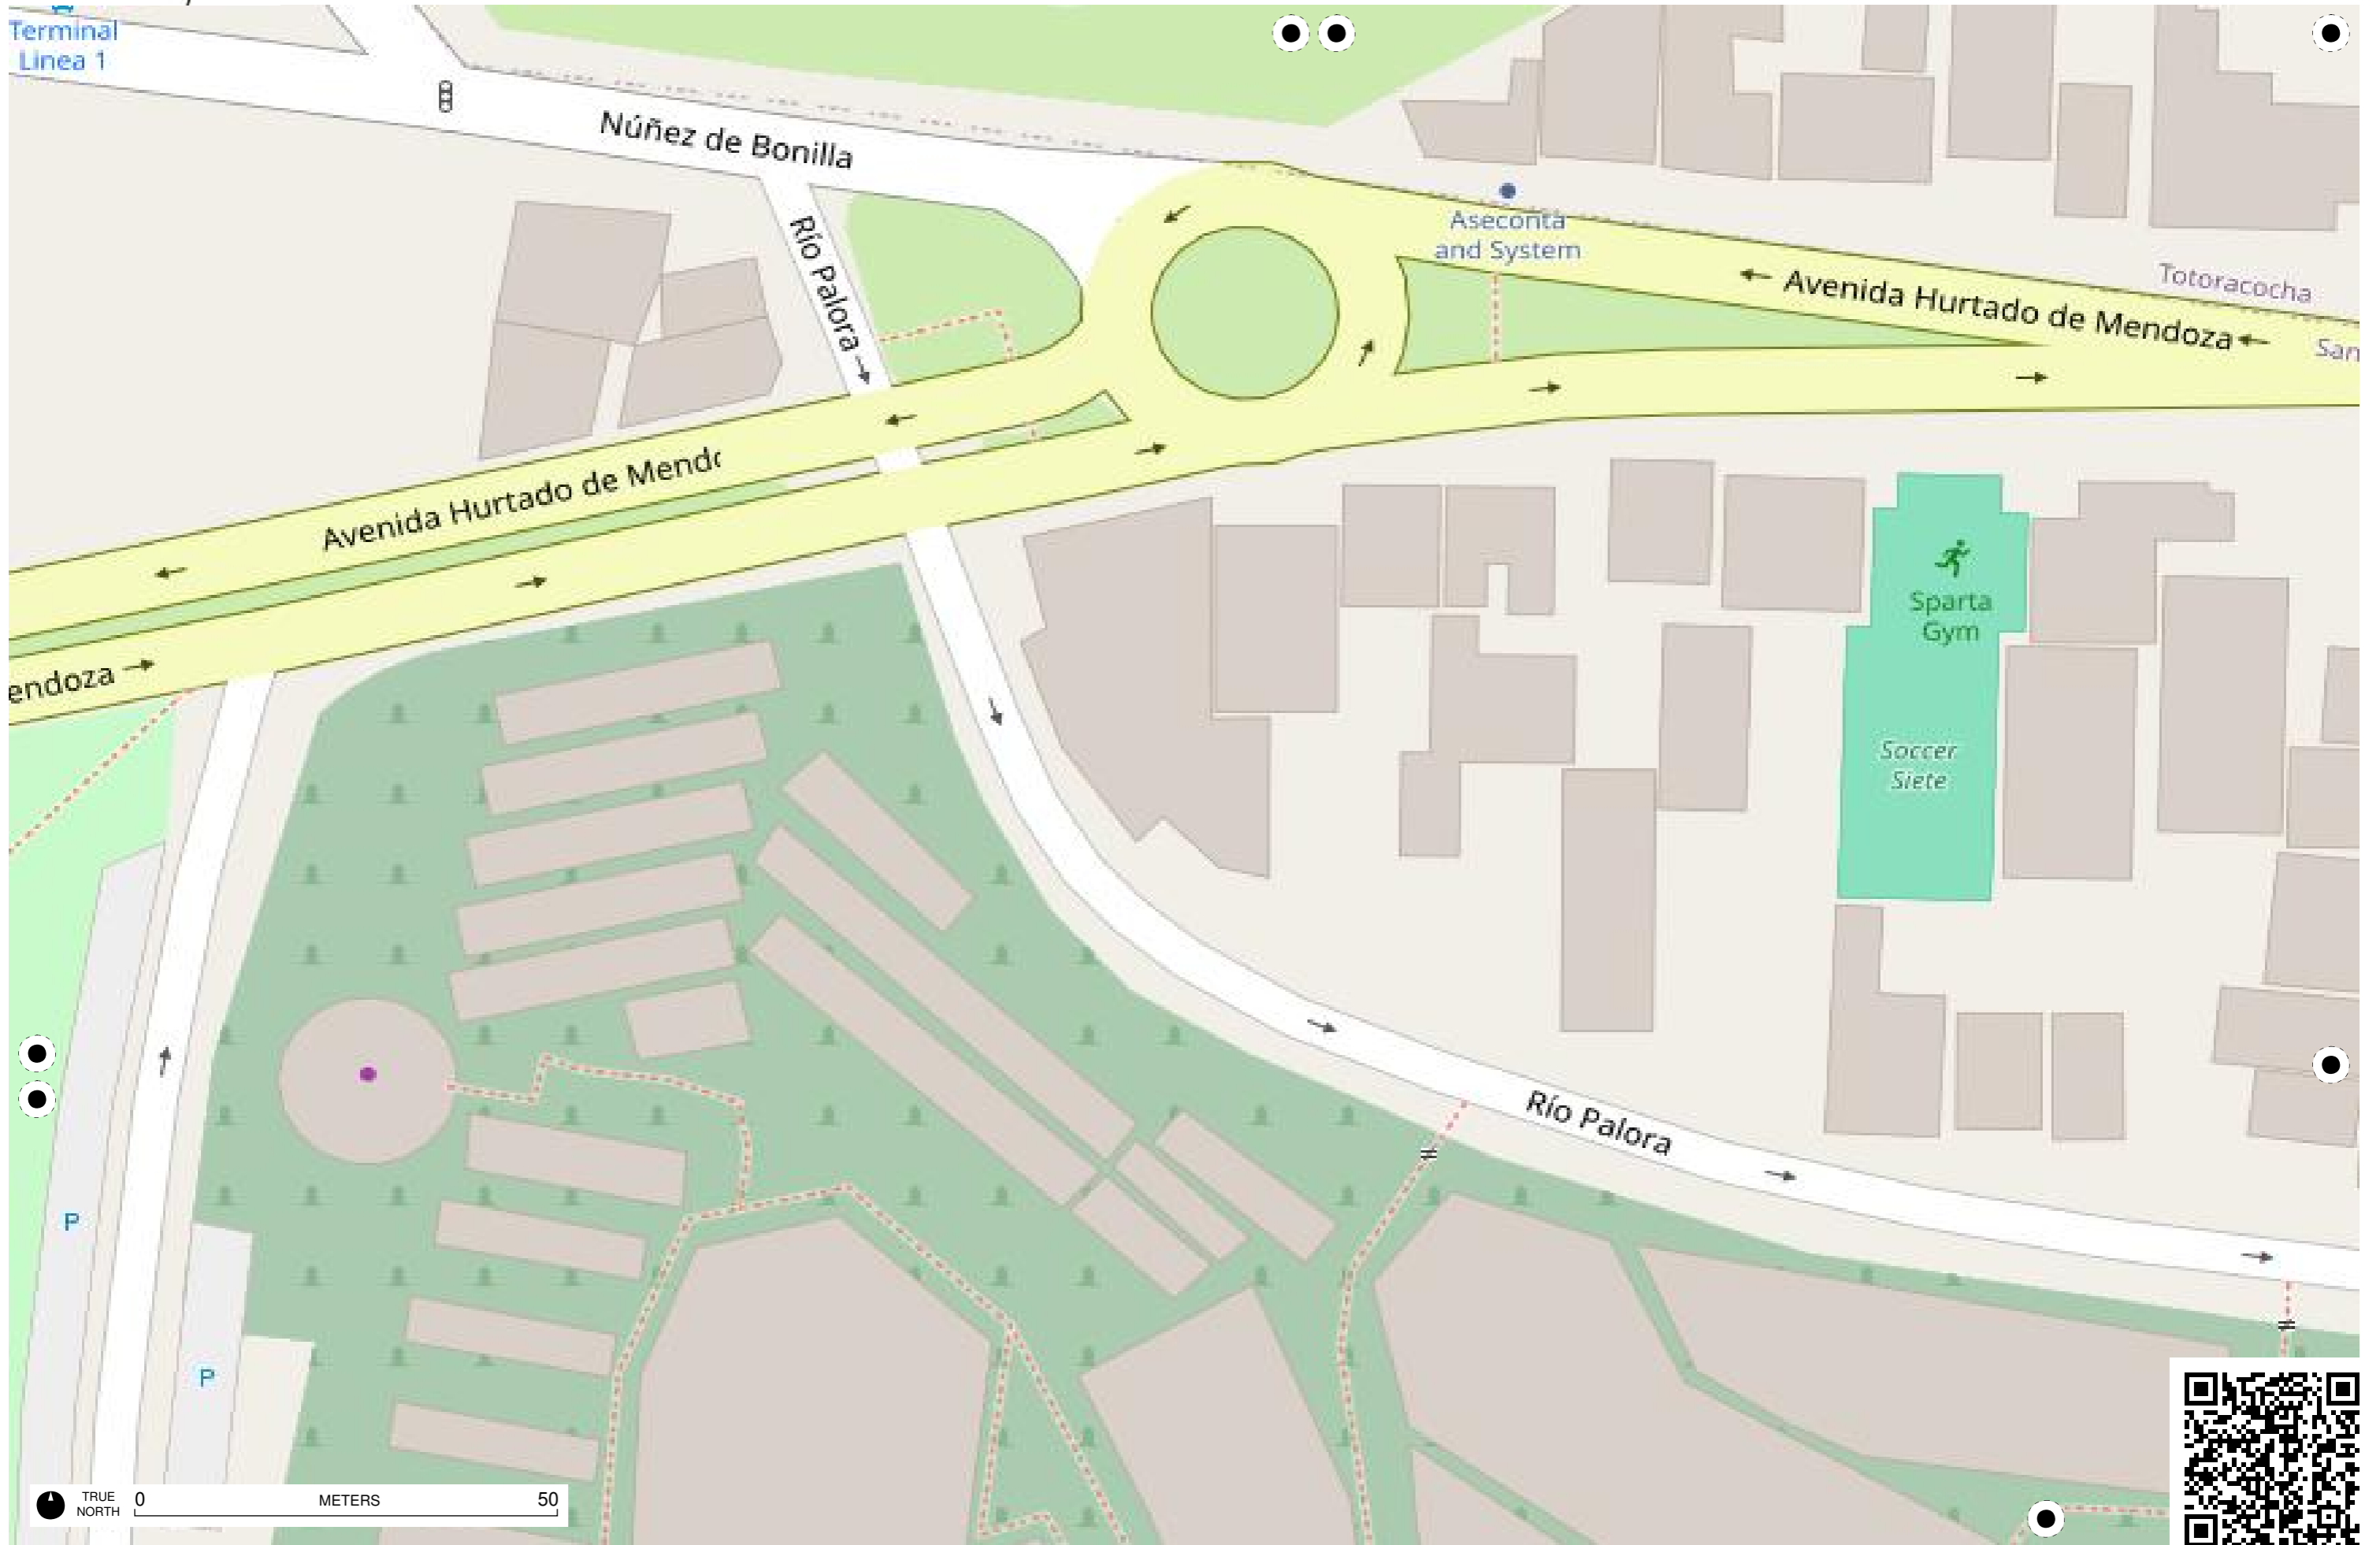

TRUE NORTH 0 50 METERS

TRUE NORTH 0 METERS 50

TRUE NORTH 0 METERS 50

TRUE NORTH 0 METERS 50

TRUE NORTH 0 METERS 50

TRUE NORTH 0 METERS 50

TRUE NORTH 0 METERS 50

TRUE NORTH 0 50 METERS

TRUE NORTH 0 METERS 50

TRUE NORTH 0 50 METERS

TRUE NORTH 0 50 METERS

Todo para la Construcción D'CASA

MARCIMEX

Tatiana
García

Rayoloma

Emiliano Zapata

Emiliano Zapata

Avenida Pumapungo

JECSCOM
Emiliano Zapata

Alba Calderón de Gil

TRUE NORTH 0 METERS 50

TRUE NORTH 0 50 METERS

TRUE NORTH 0 METERS 50