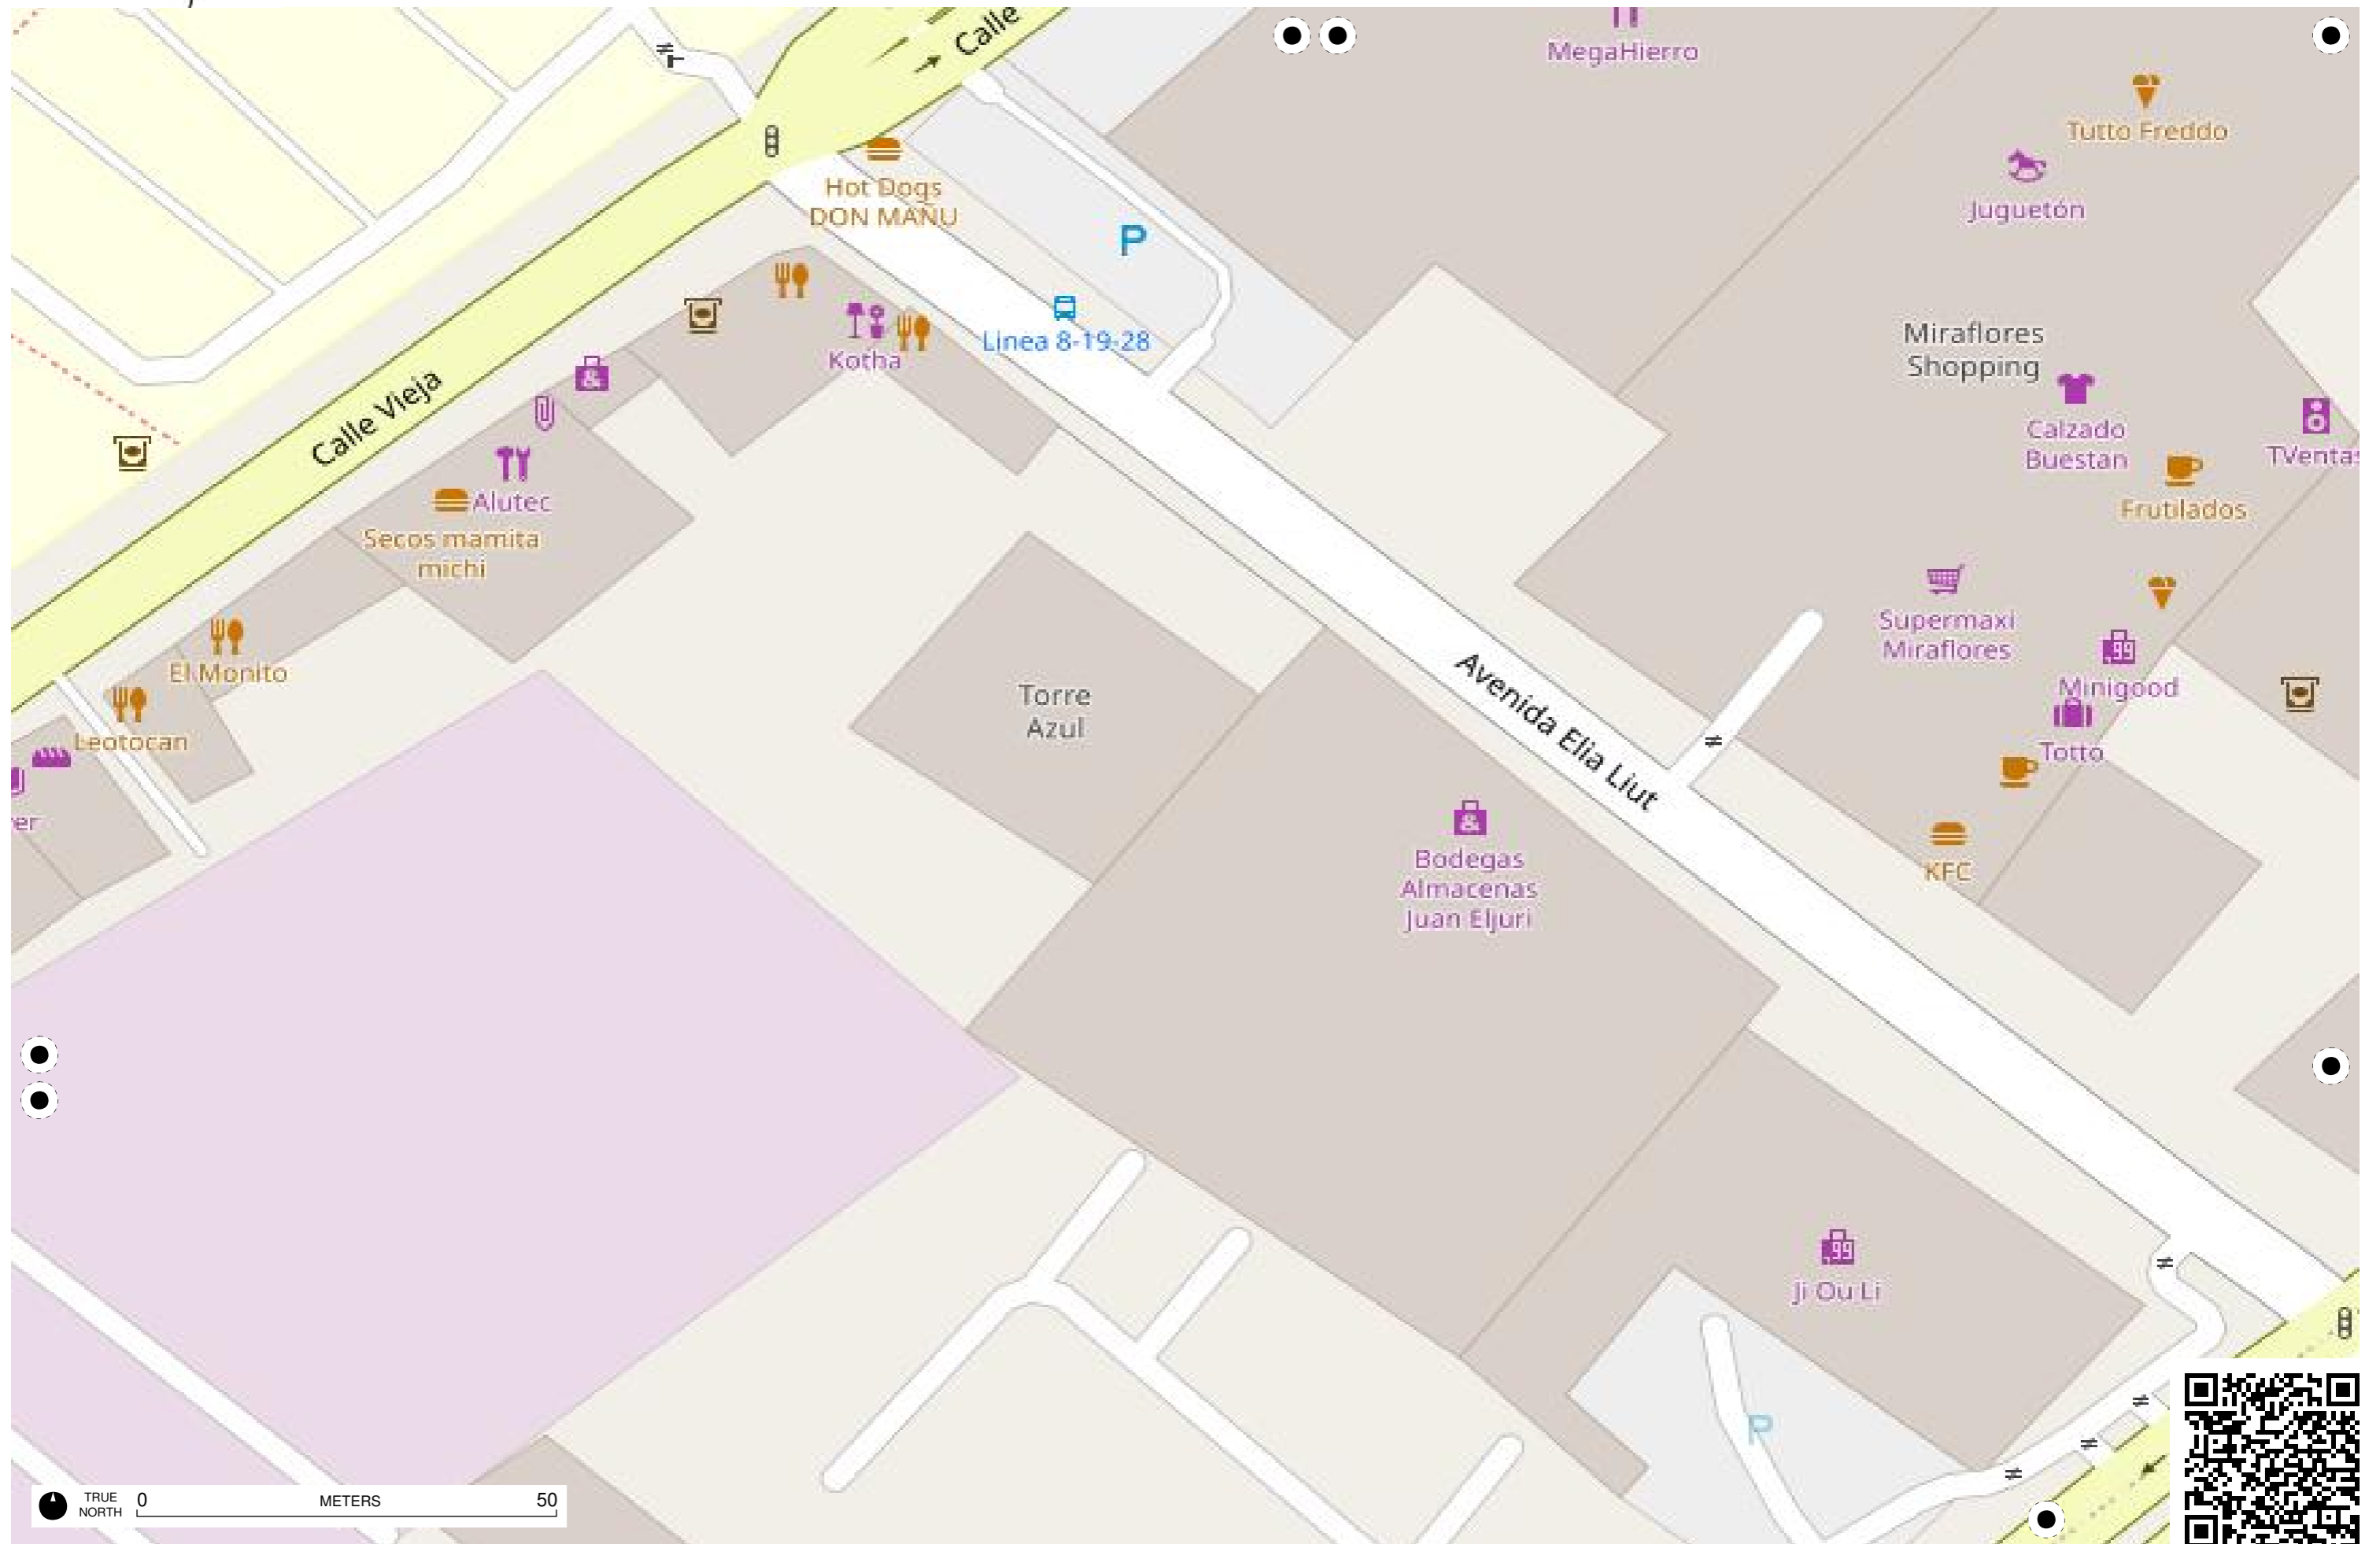

TRUE NORTH 0 50 METERS

TRUE NORTH 0 METERS 50

TRUE NORTH 0 METERS 50

TRUE NORTH 0 METERS 50

TRUE NORTH 0 METERS 50

TRUE NORTH 0 METERS 50

TRUE NORTH 0 METERS 50

TRUE NORTH 0 50 METERS

TRUE NORTH 0 METERS 50

TRUE NORTH 0 50 METERS

TRUE NORTH 0 50 METERS

Todo para la Construcción D'CASA

MARCIMEX

Tatiana
García

Rayoloma

Emiliano Zapata

Emiliano Zapata

Avenida Pumapungo

JECSCOM
Emiliano Zapata

Alba Calderón de Gil

TRUE NORTH 0 METERS 50

TRUE NORTH 0 50 METERS

TRUE NORTH 0 METERS 50