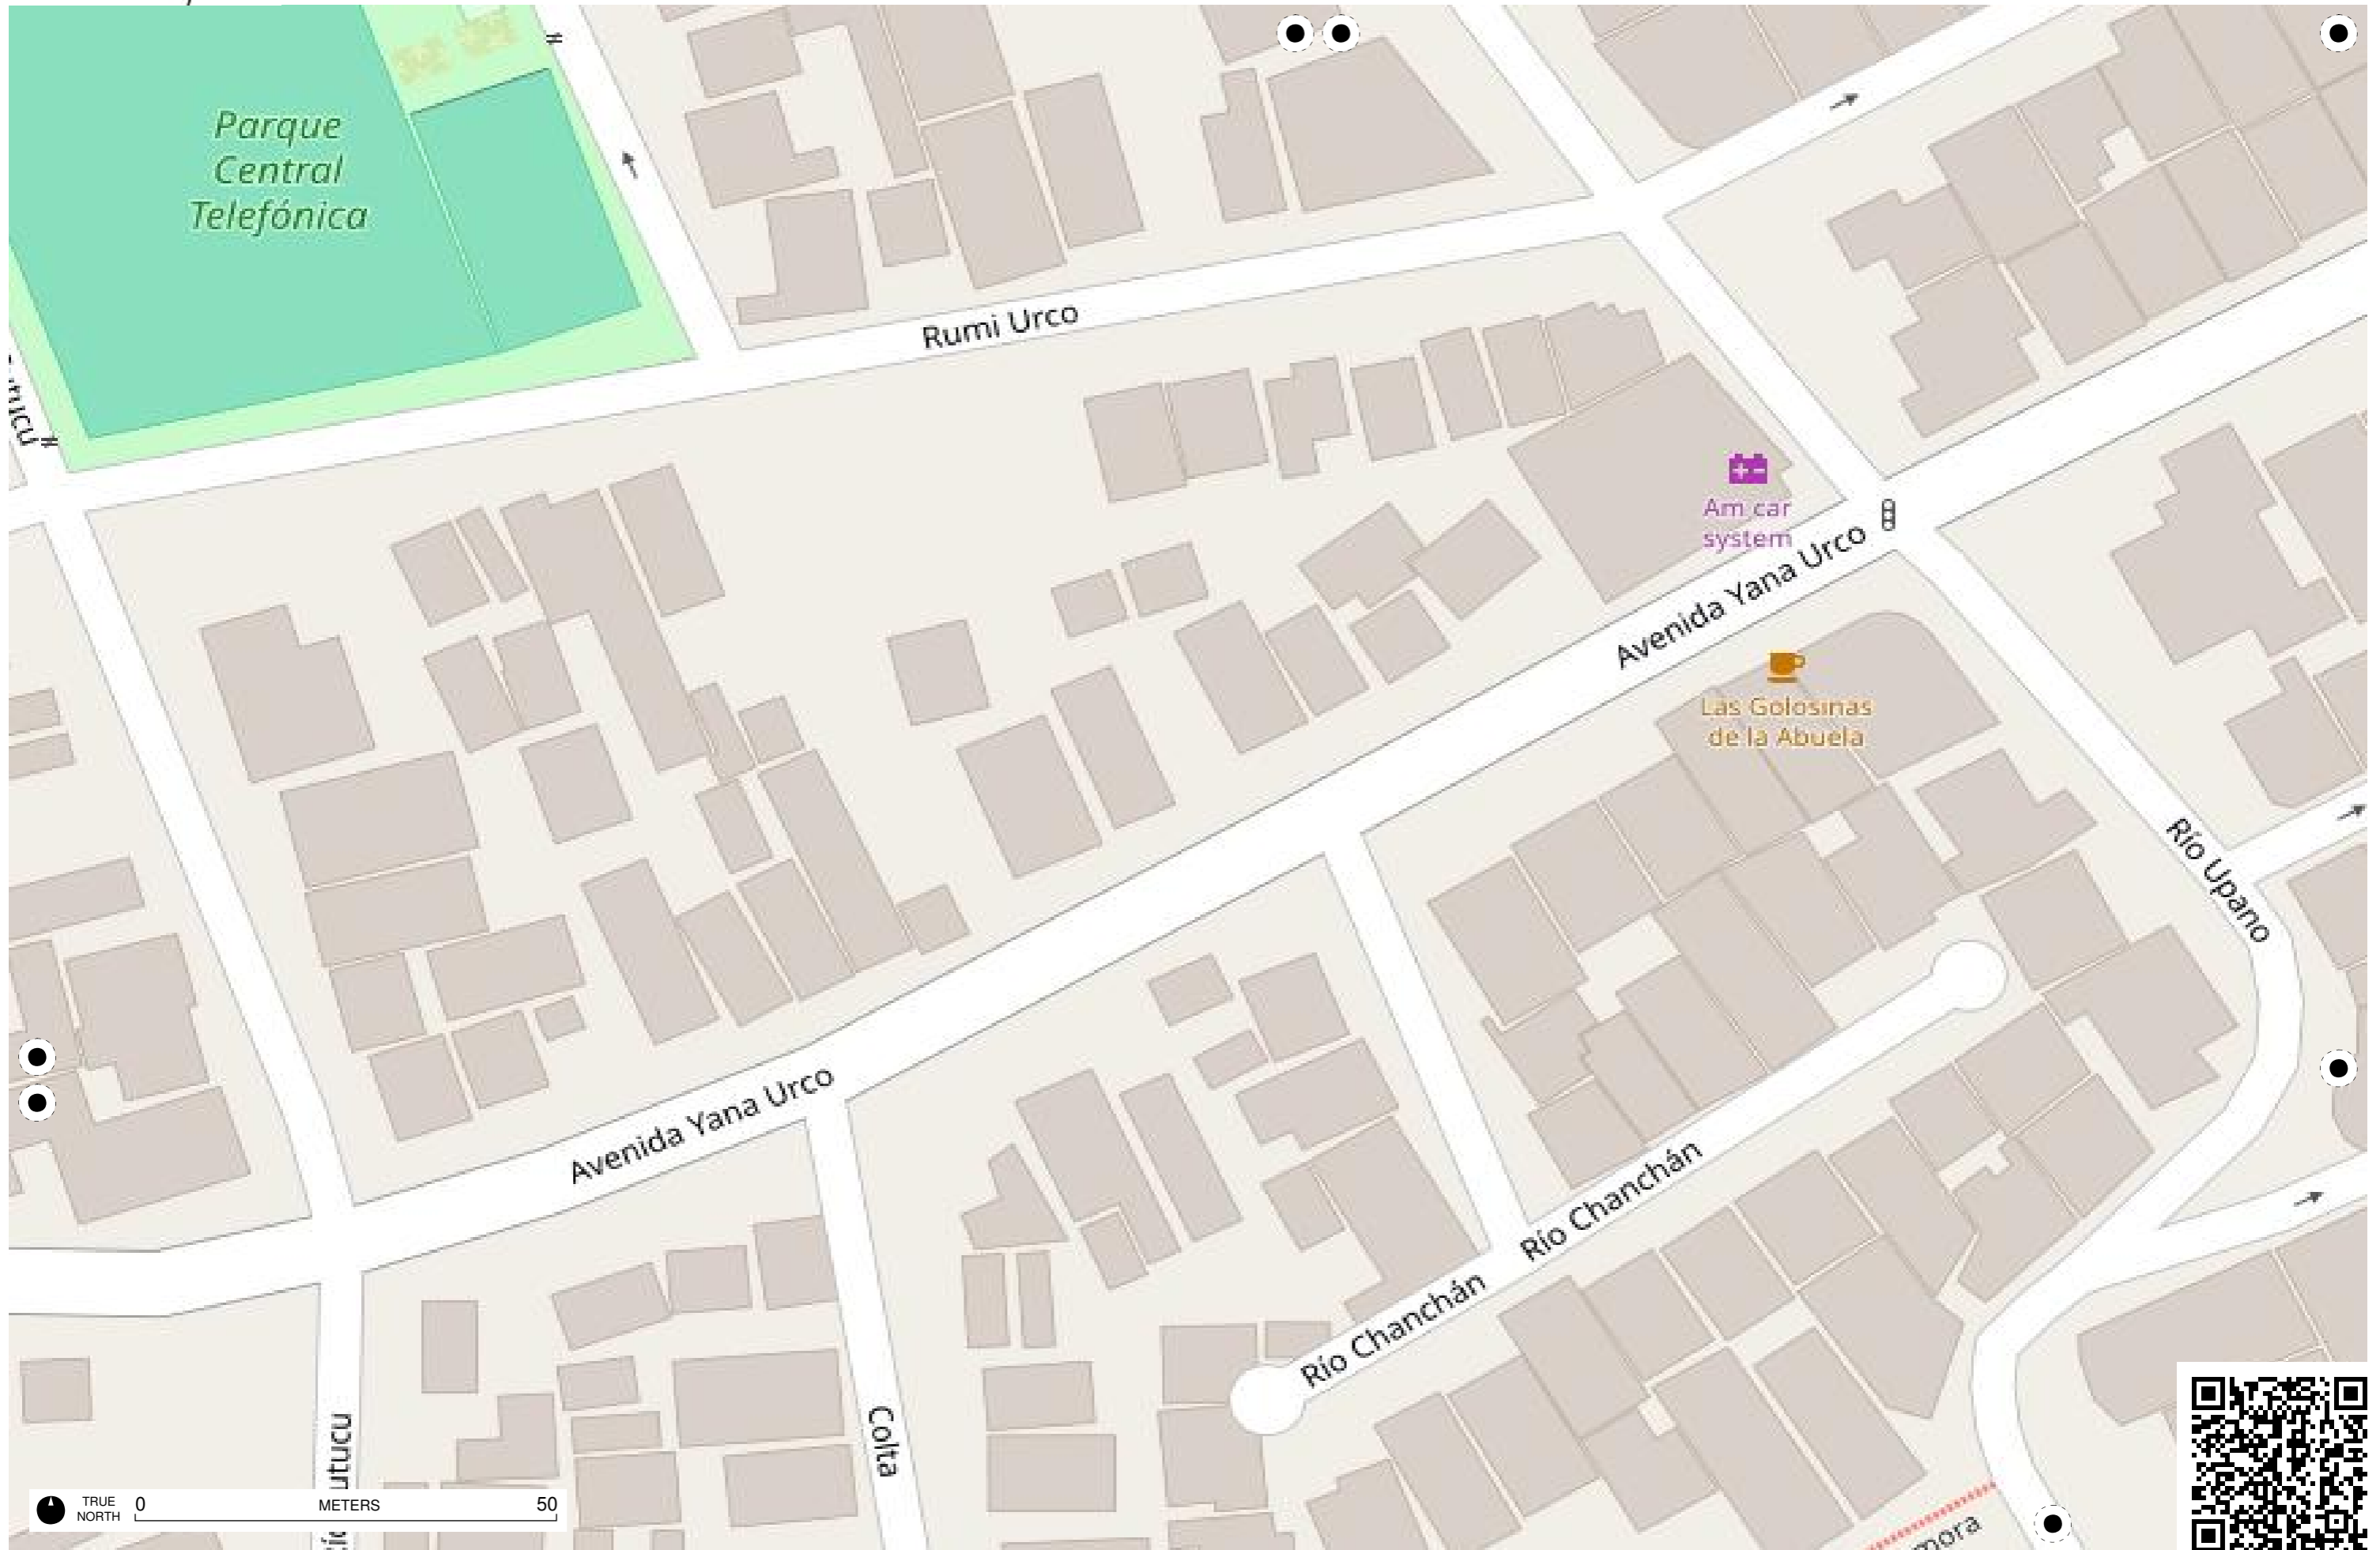

TRUE NORTH 0 METERS 50

TRUE NORTH 0 50 METERS

TRUE NORTH 0 50 METERS

Todo para la Construcción D'CASA

MARCIMEX

Tatiana
García

Rayoloma

Emiliano Zapata

Emiliano Zapata

Avenida Pumapungo

JECSCOM
Emiliano Zapata

Alba Calderón de Gil

TRUE NORTH 0 METERS 50

TRUE NORTH 0 50 METERS

TRUE NORTH 0 METERS 50