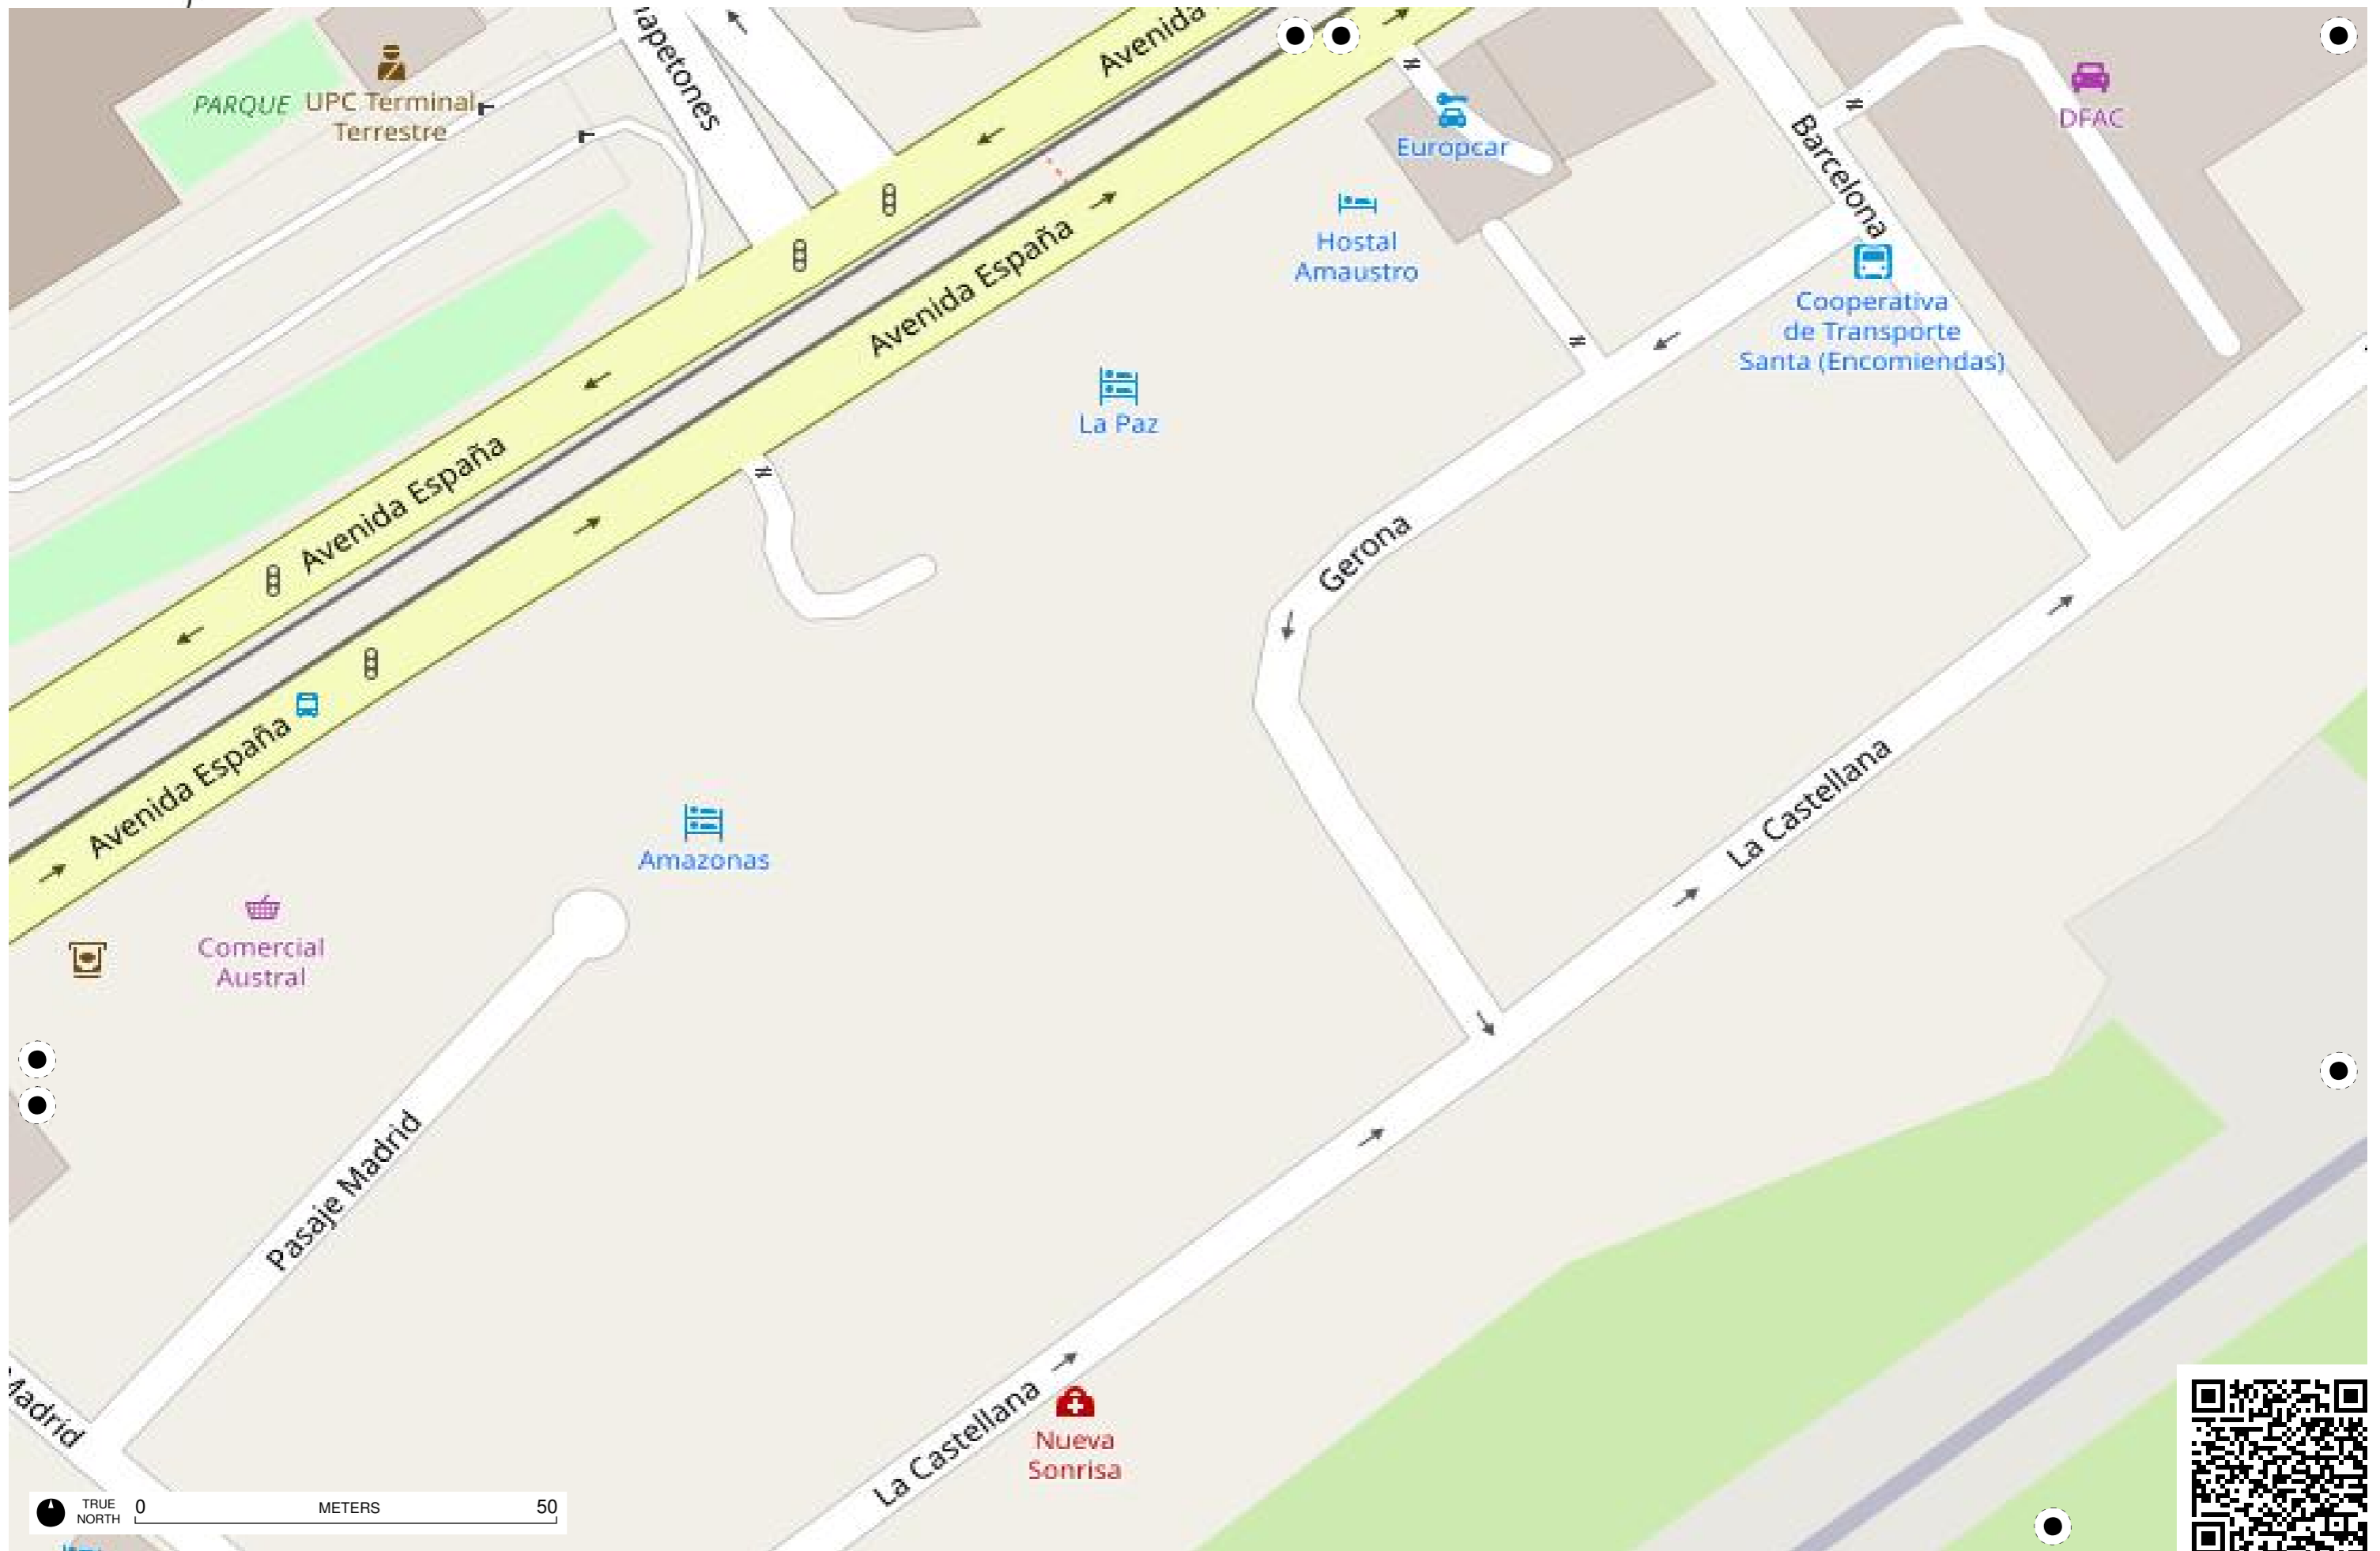

TRUE NORTH 0 50 METERS

TRUE NORTH 0 METERS 50

TRUE NORTH 0 METERS 50

TRUE NORTH 0 METERS 50

TRUE NORTH 0 METERS 50

TRUE NORTH 0 METERS 50

TRUE NORTH 0 METERS 50

TRUE NORTH 0 50 METERS

TRUE NORTH 0 METERS 50

TRUE NORTH 0 50 METERS

TRUE NORTH 0 50 METERS

Todo para la Construcción D'CASA

MARCIMEX

Tatiana
García

Rayoloma

Emiliano Zapata

Emiliano Zapata

Avenida Pumapungo

JECSCOM
Emiliano Zapata

Alba Calderón de Gil

TRUE NORTH 0 METERS 50

TRUE NORTH 0 50 METERS

TRUE NORTH 0 METERS 50