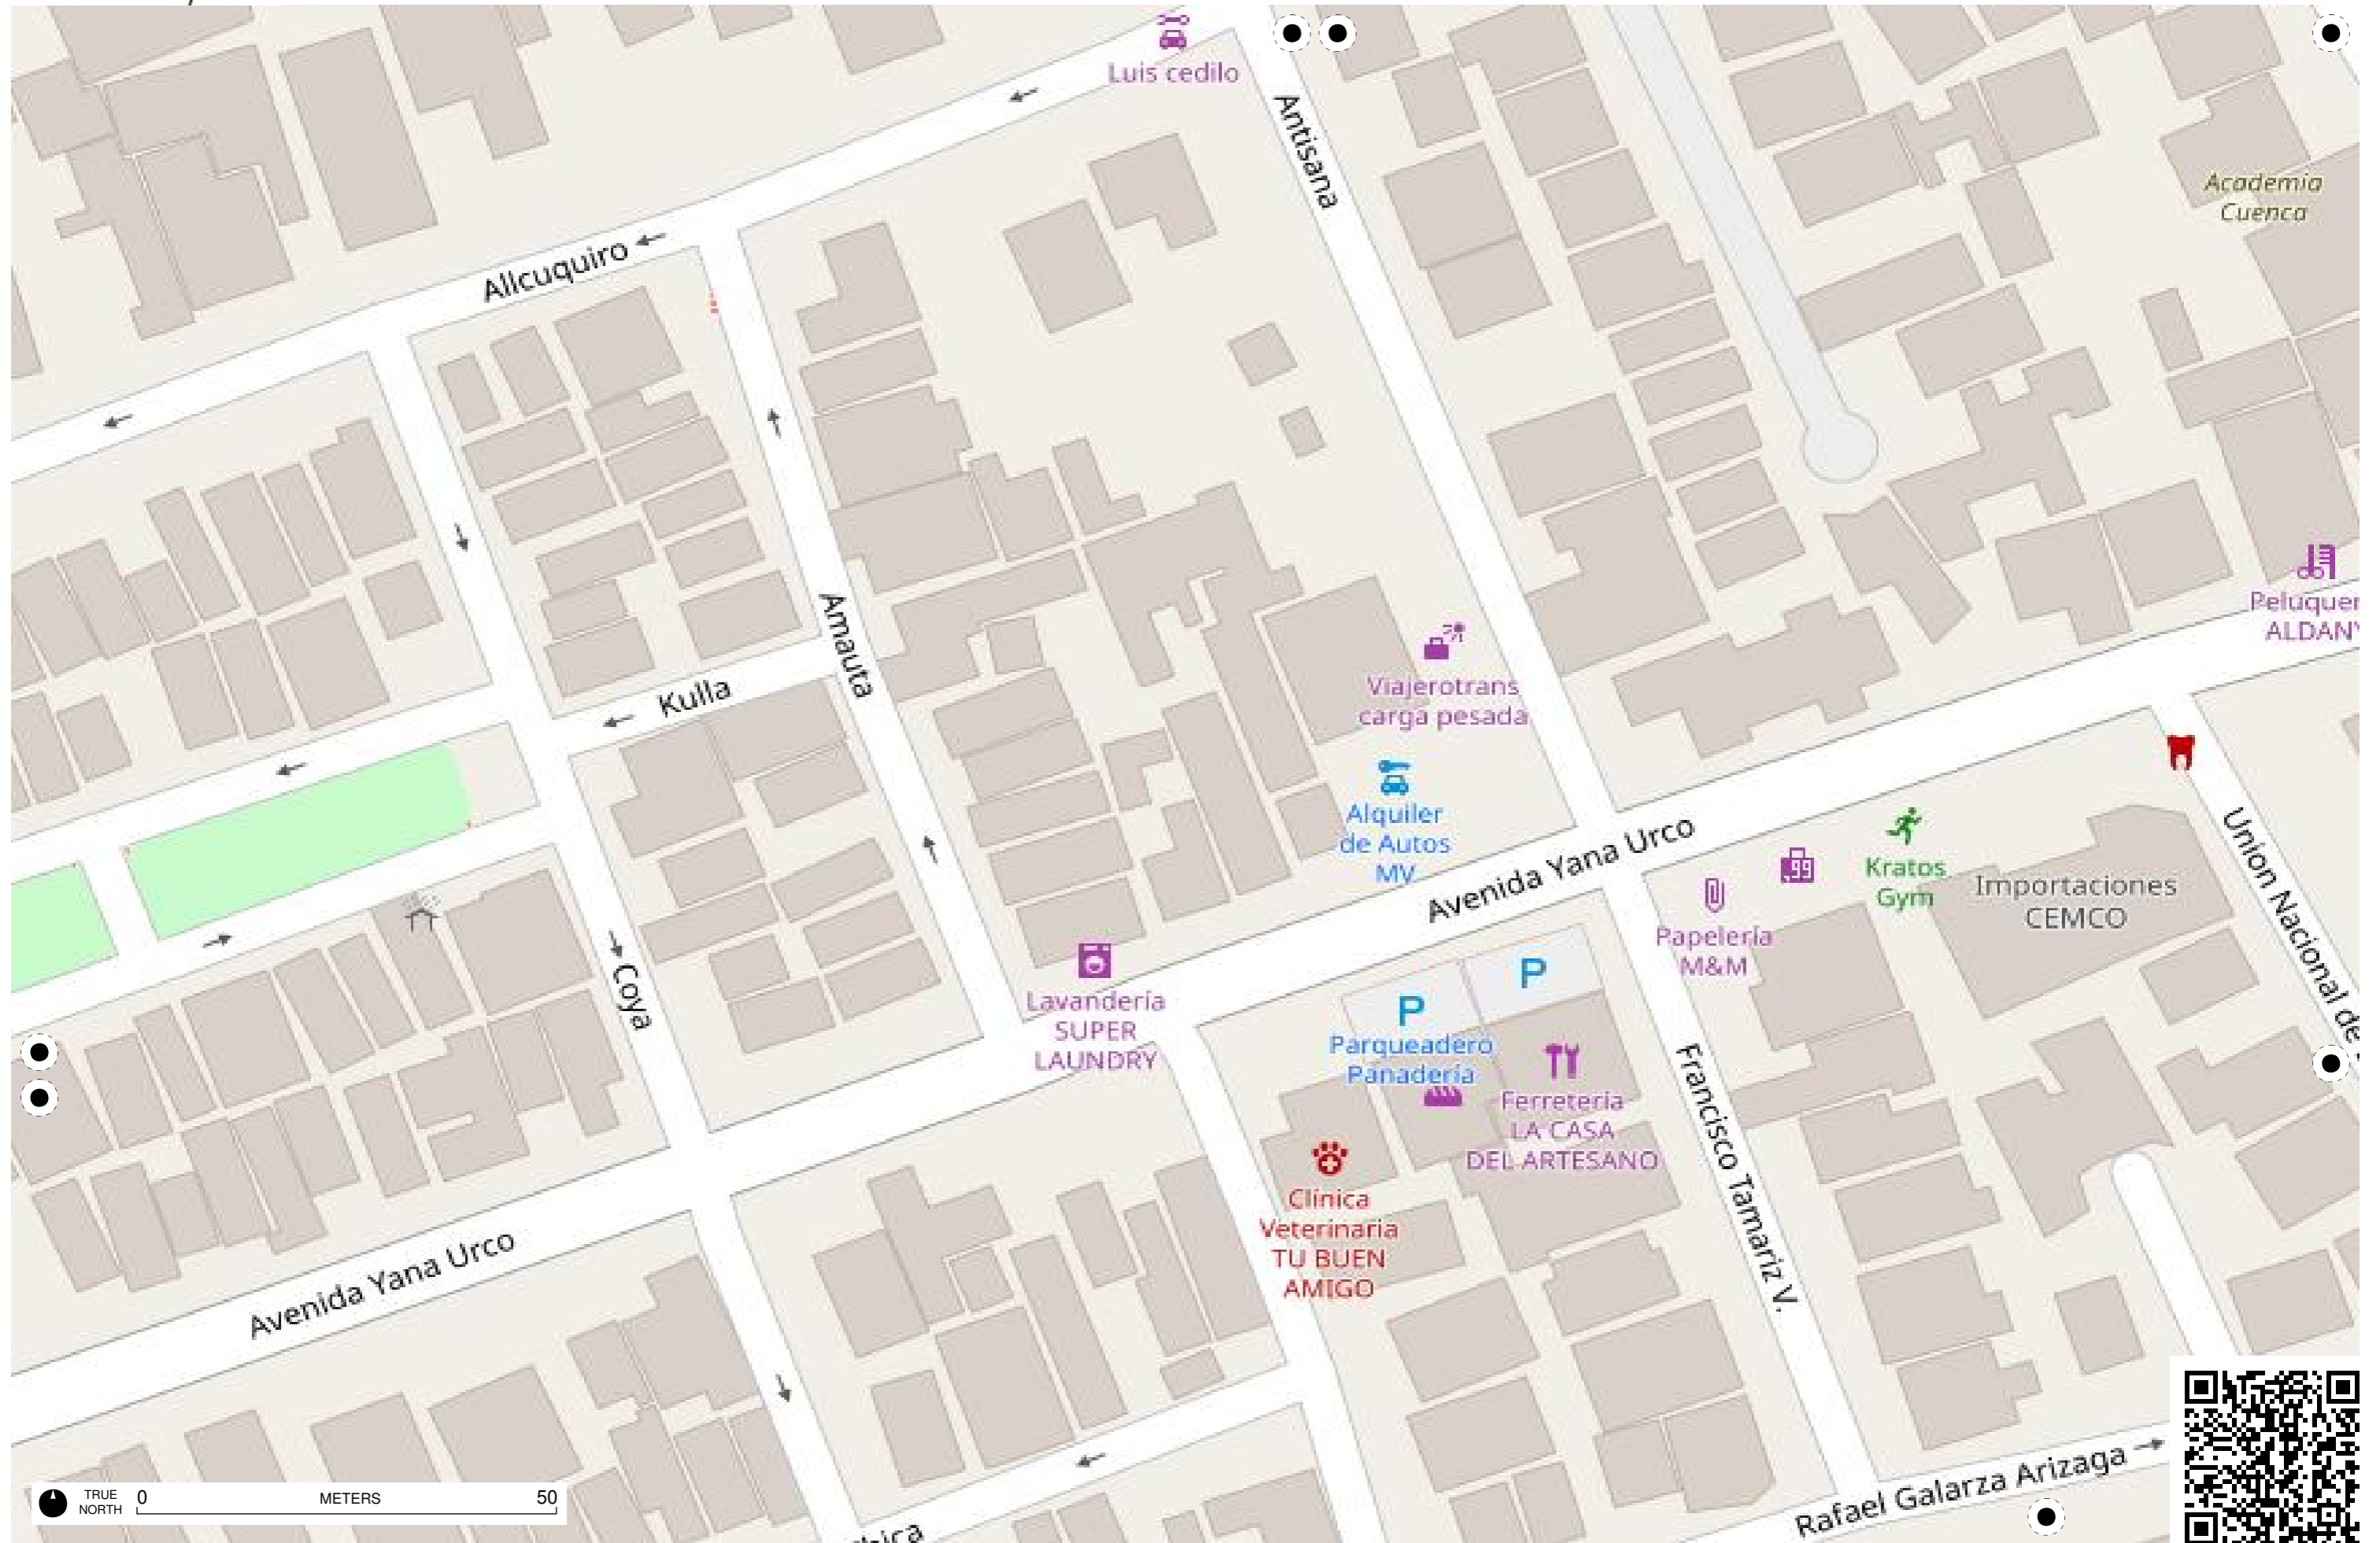

TRUE NORTH 0 50 METERS

TRUE NORTH 0 METERS 50

TRUE NORTH 0 METERS 50

TRUE NORTH 0 METERS 50

TRUE NORTH 0 METERS 50

TRUE NORTH 0 METERS 50

TRUE NORTH 0 METERS 50

TRUE NORTH 0 50 METERS

TRUE NORTH 0 METERS 50

TRUE NORTH 0 50 METERS

TRUE NORTH 0 50 METERS

Todo para la Construcción D'CASA

MARCIMEX

Tatiana
García

Rayoloma

Emiliano Zapata

Emiliano Zapata

Avenida Pumapungo

JECSCOM
Emiliano Zapata

Alba Calderón de Gil

TRUE NORTH 0 METERS 50

TRUE NORTH 0 50 METERS

TRUE NORTH 0 METERS 50