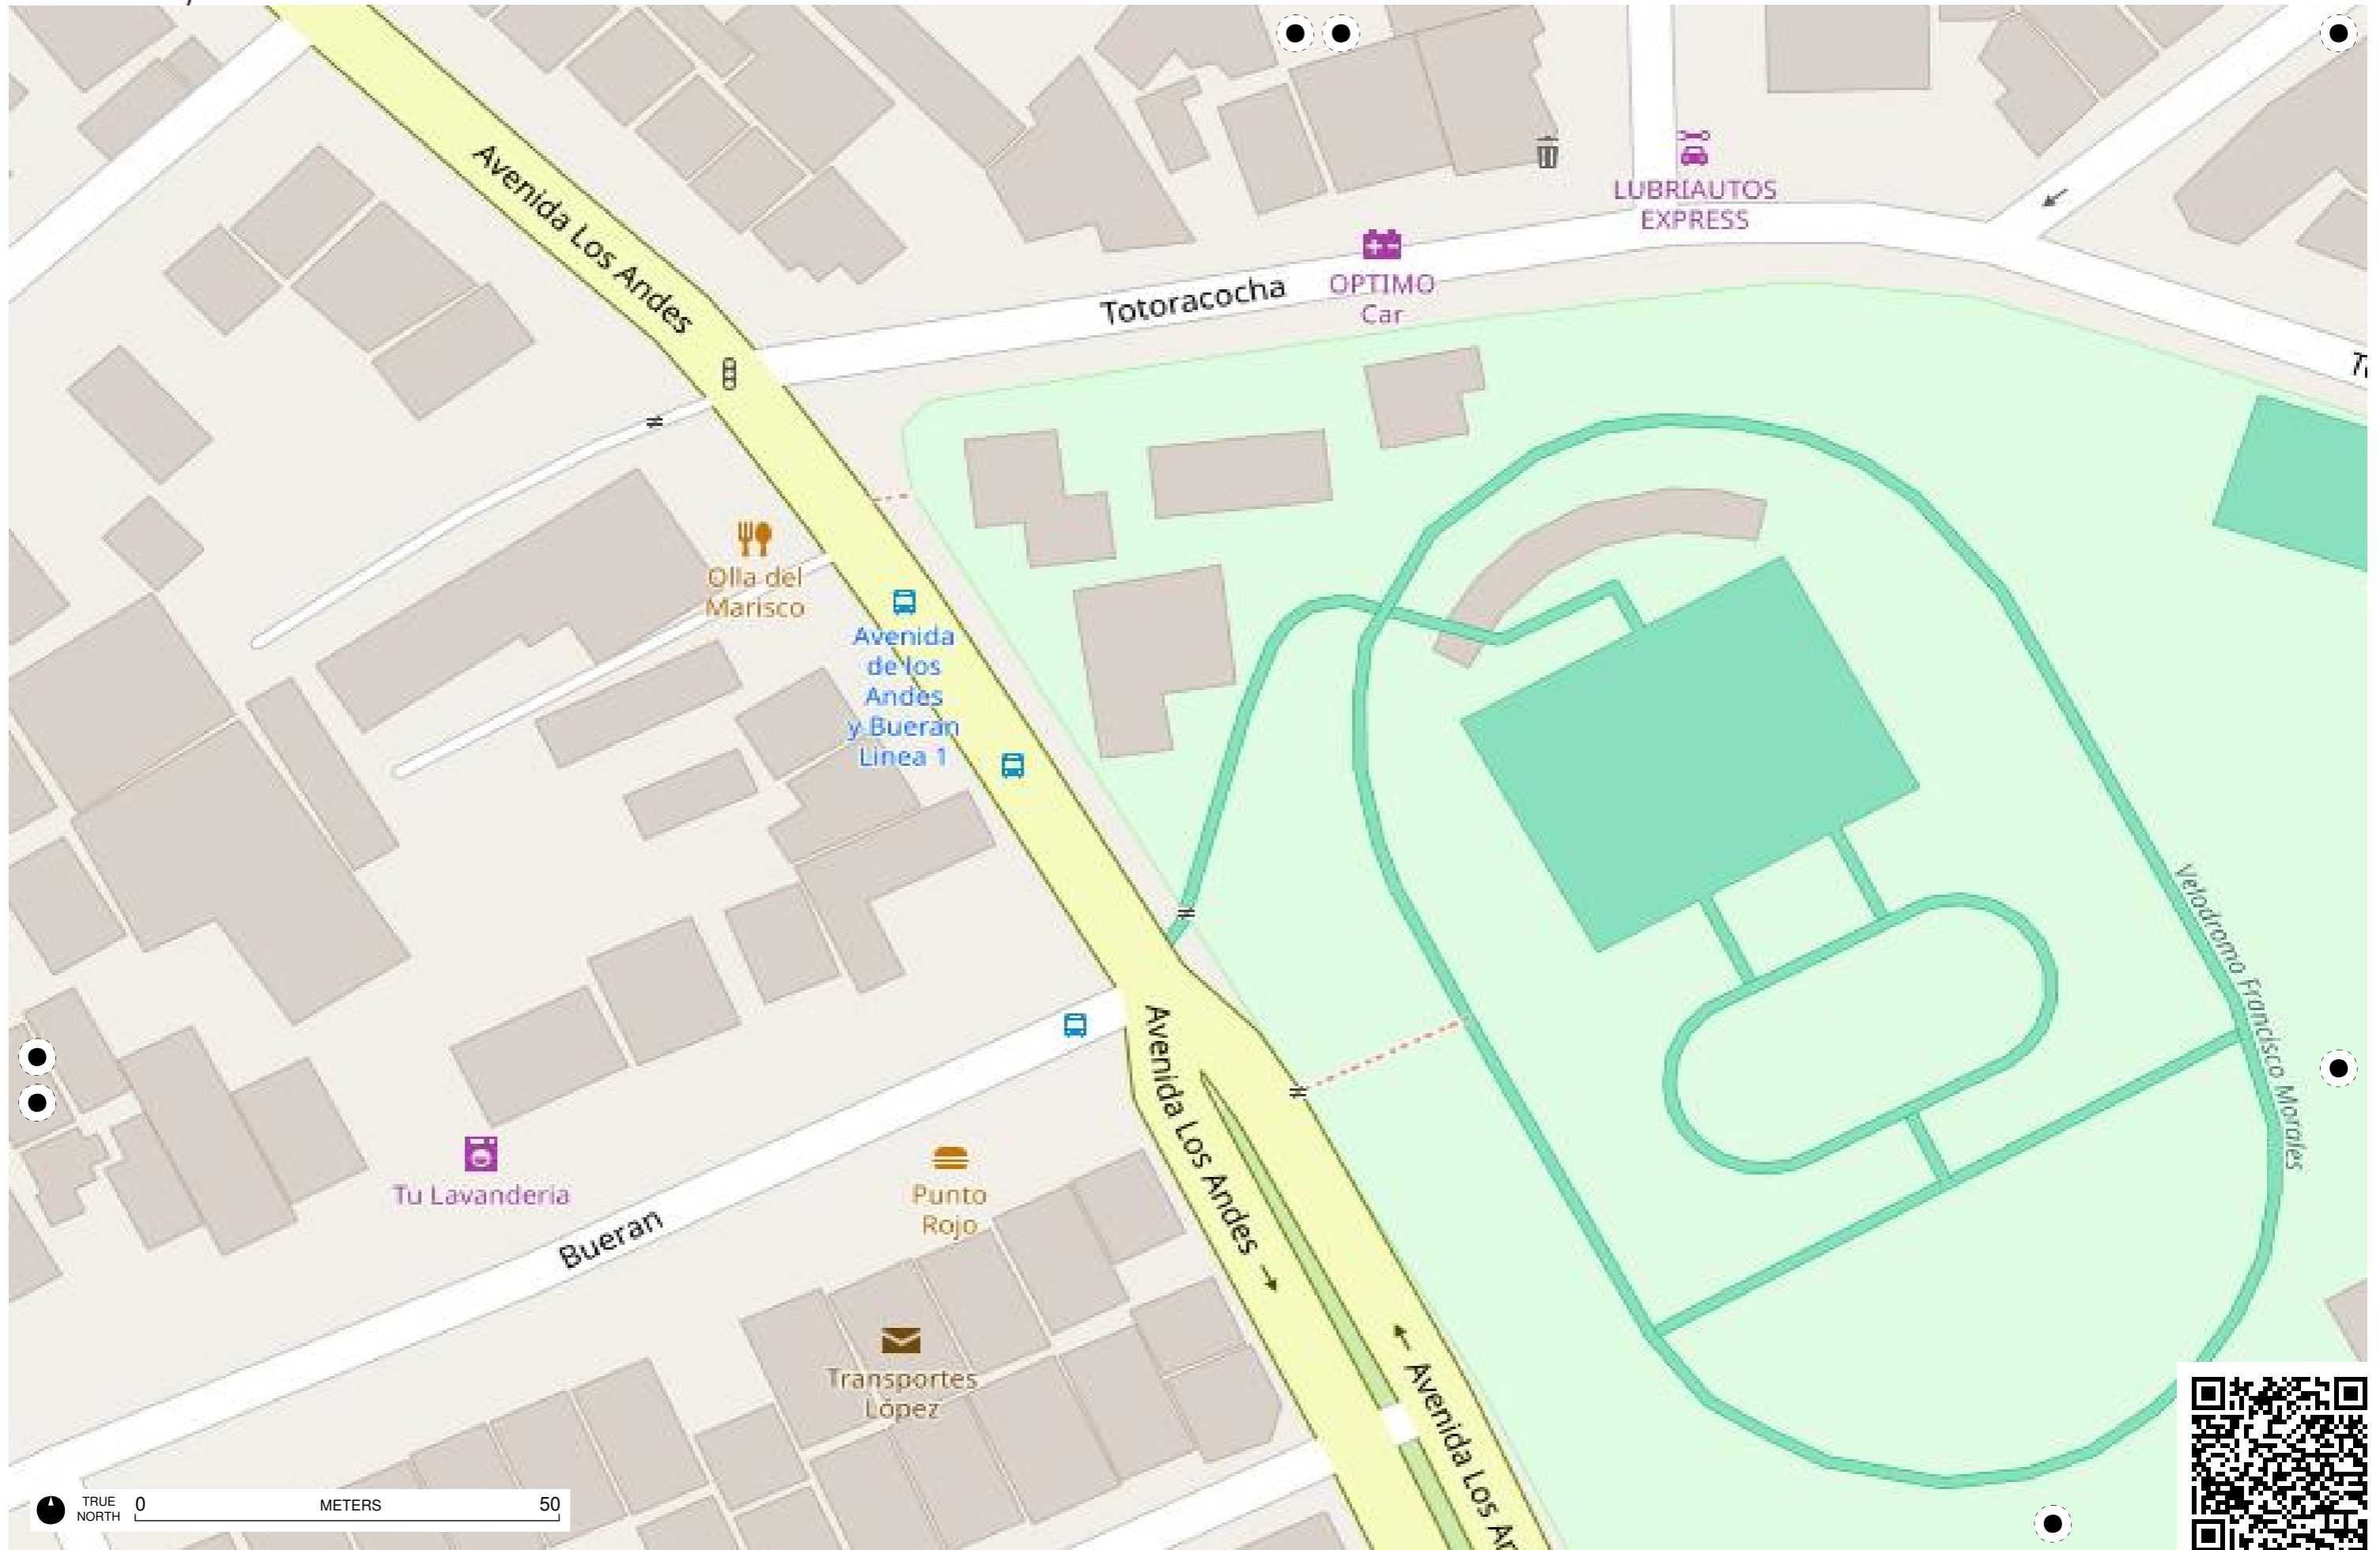

TRUE NORTH 0 50 METERS

TRUE NORTH 0 METERS 50

TRUE NORTH 0 METERS 50

TRUE NORTH 0 METERS 50

TRUE NORTH 0 METERS 50

TRUE NORTH 0 METERS 50

TRUE NORTH 0 METERS 50

TRUE NORTH 0 50 METERS

TRUE NORTH 0 METERS 50

TRUE NORTH 0 50 METERS

TRUE NORTH 0 50 METERS

Todo para la Construcción D'CASA

MARCIMEX

Tatiana
García

Rayoloma

Emiliano Zapata

Emiliano Zapata

Avenida Pumapungo

JECSCOM
Emiliano Zapata

Alba Calderón de Gil

TRUE NORTH 0 METERS 50

TRUE NORTH 0 50 METERS

TRUE NORTH 0 METERS 50