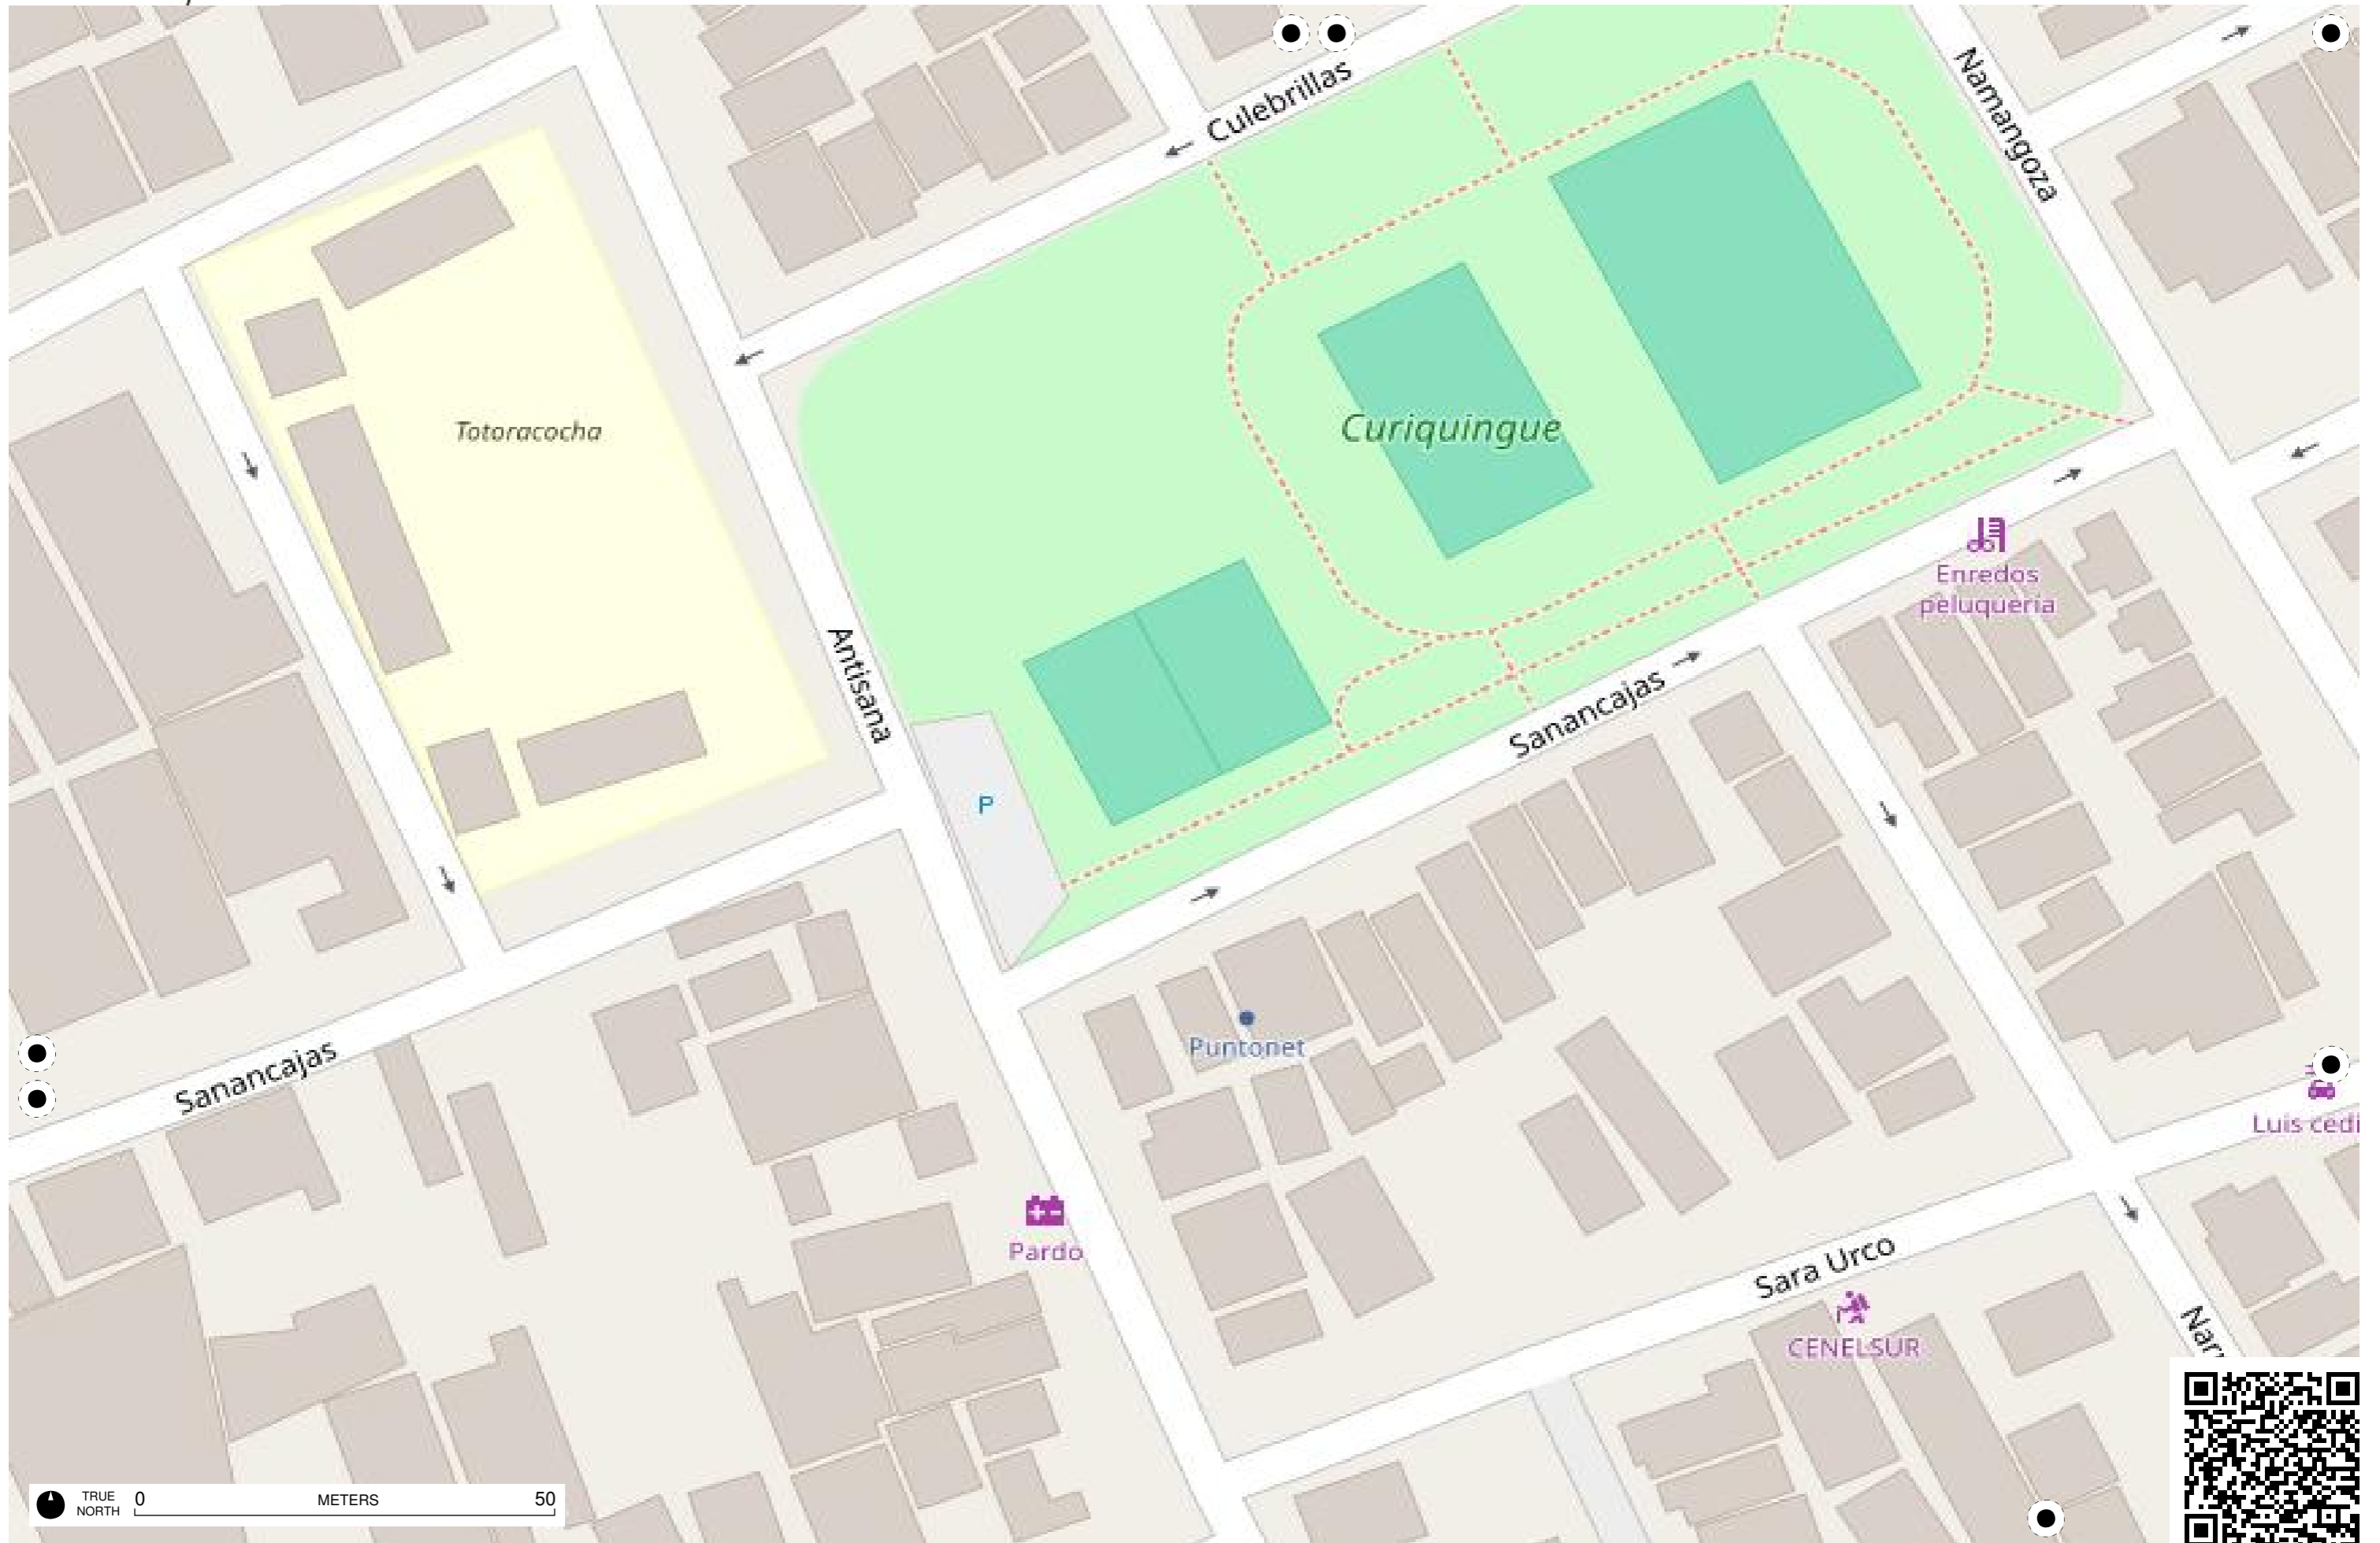

TRUE NORTH 0 50 METERS

TRUE NORTH 0 METERS 50

TRUE NORTH 0 METERS 50

TRUE NORTH 0 METERS 50

TRUE NORTH 0 METERS 50

TRUE NORTH 0 METERS 50

TRUE NORTH 0 METERS 50

TRUE NORTH 0 50 METERS

TRUE NORTH 0 METERS 50

TRUE NORTH 0 50 METERS

TRUE NORTH 0 50 METERS

Todo para la Construcción D'CASA

MARCIMEX

Tatiana
García

Rayoloma

Emiliano Zapata

Emiliano Zapata

Avenida Pumapungo

JECSCOM
Emiliano Zapata

Alba Calderón de Gil

TRUE NORTH 0 METERS 50

TRUE NORTH 0 50 METERS

TRUE NORTH 0 METERS 50