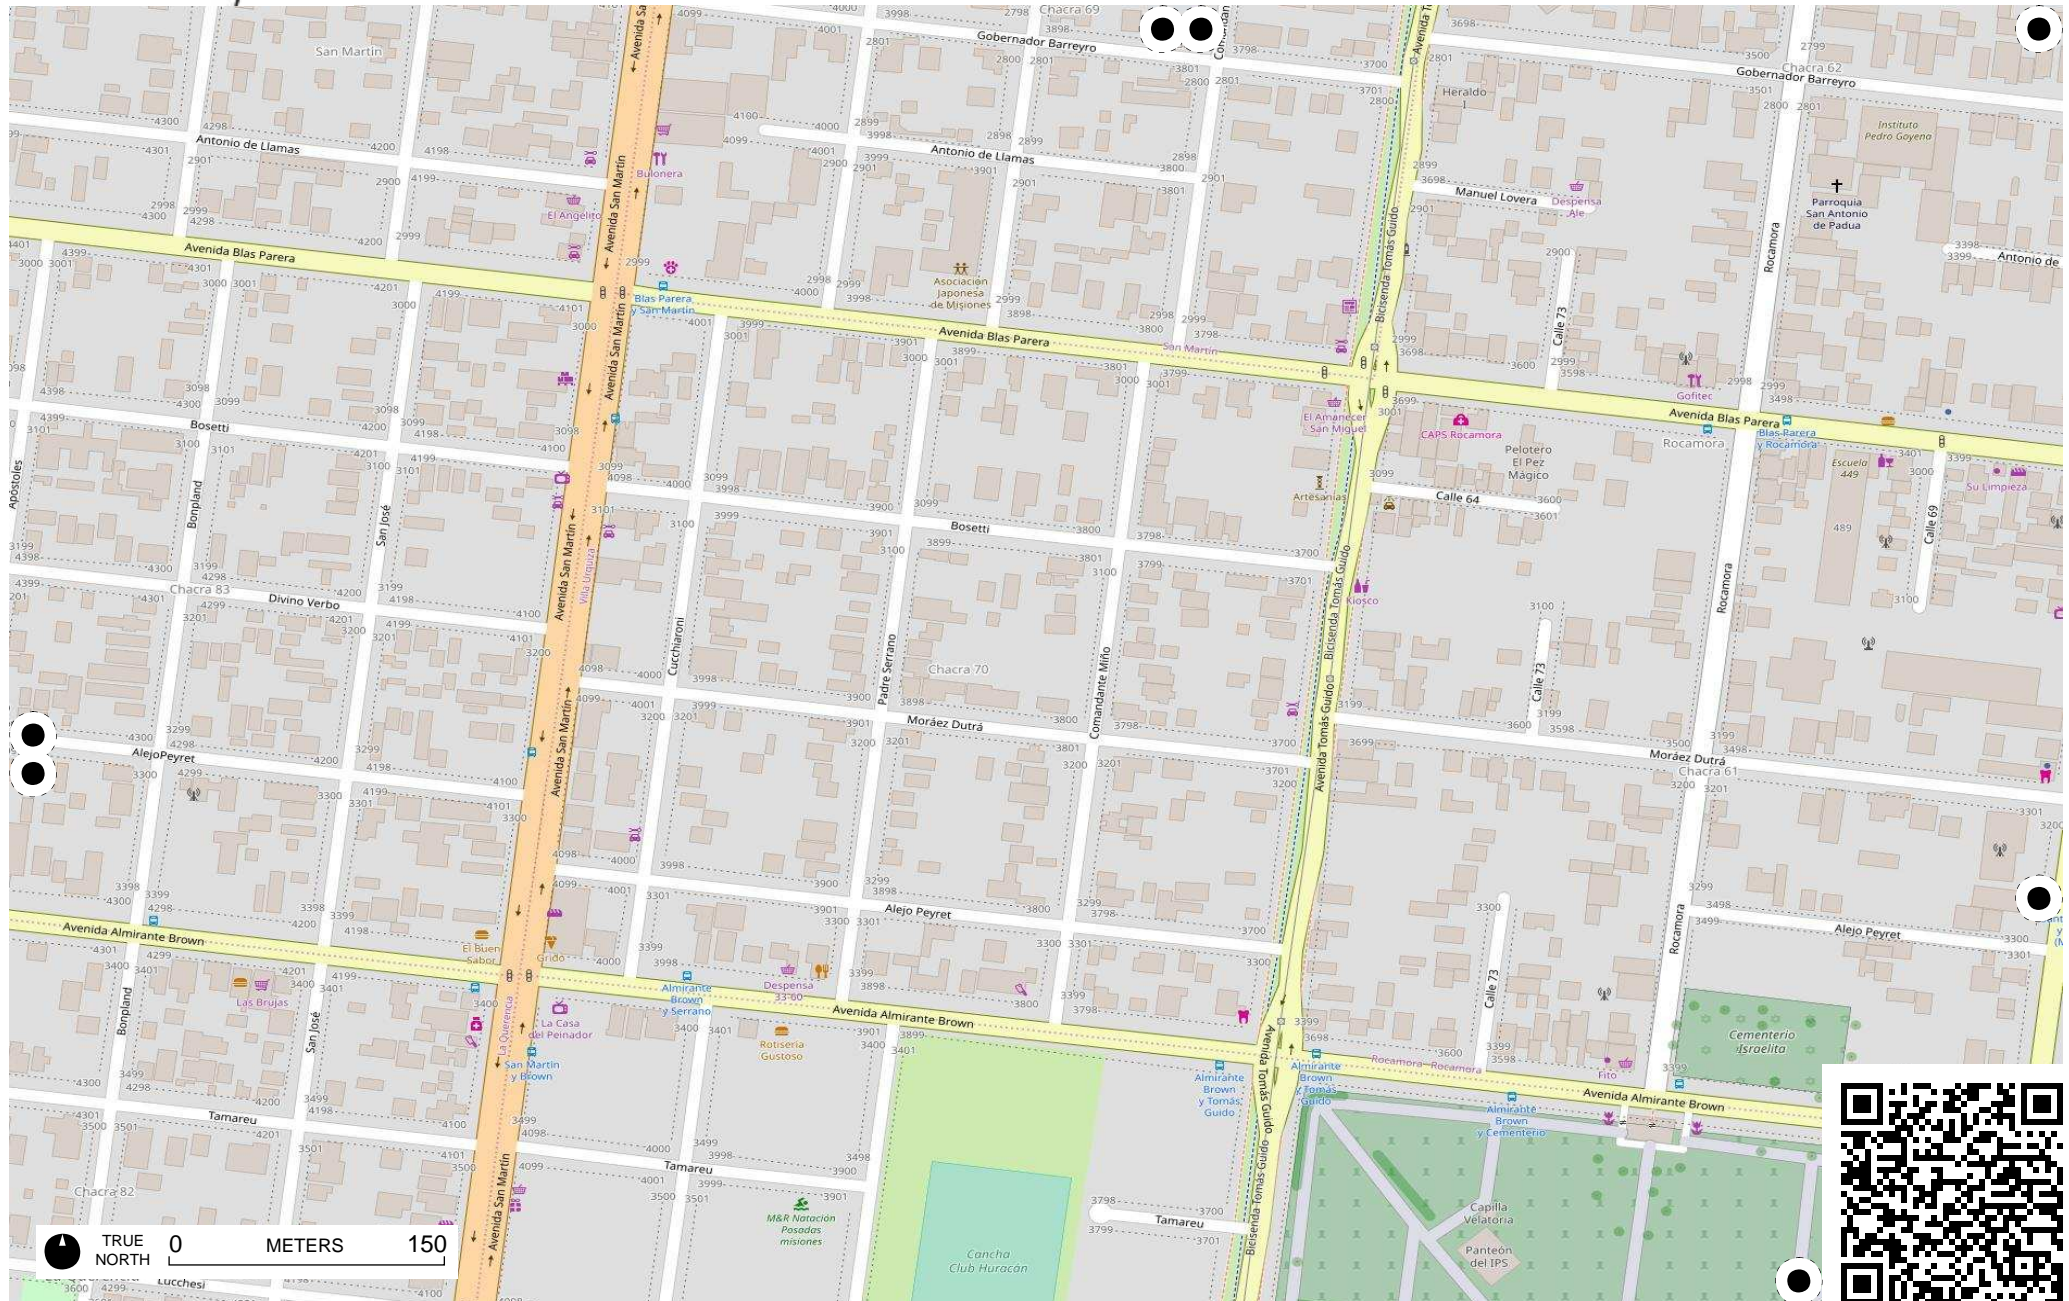

Field Papers

vero barrio

<http://fieldpapers.org/atlas/4tv5ifjrj/A1>

TRUE NORTH 0 METERS 150