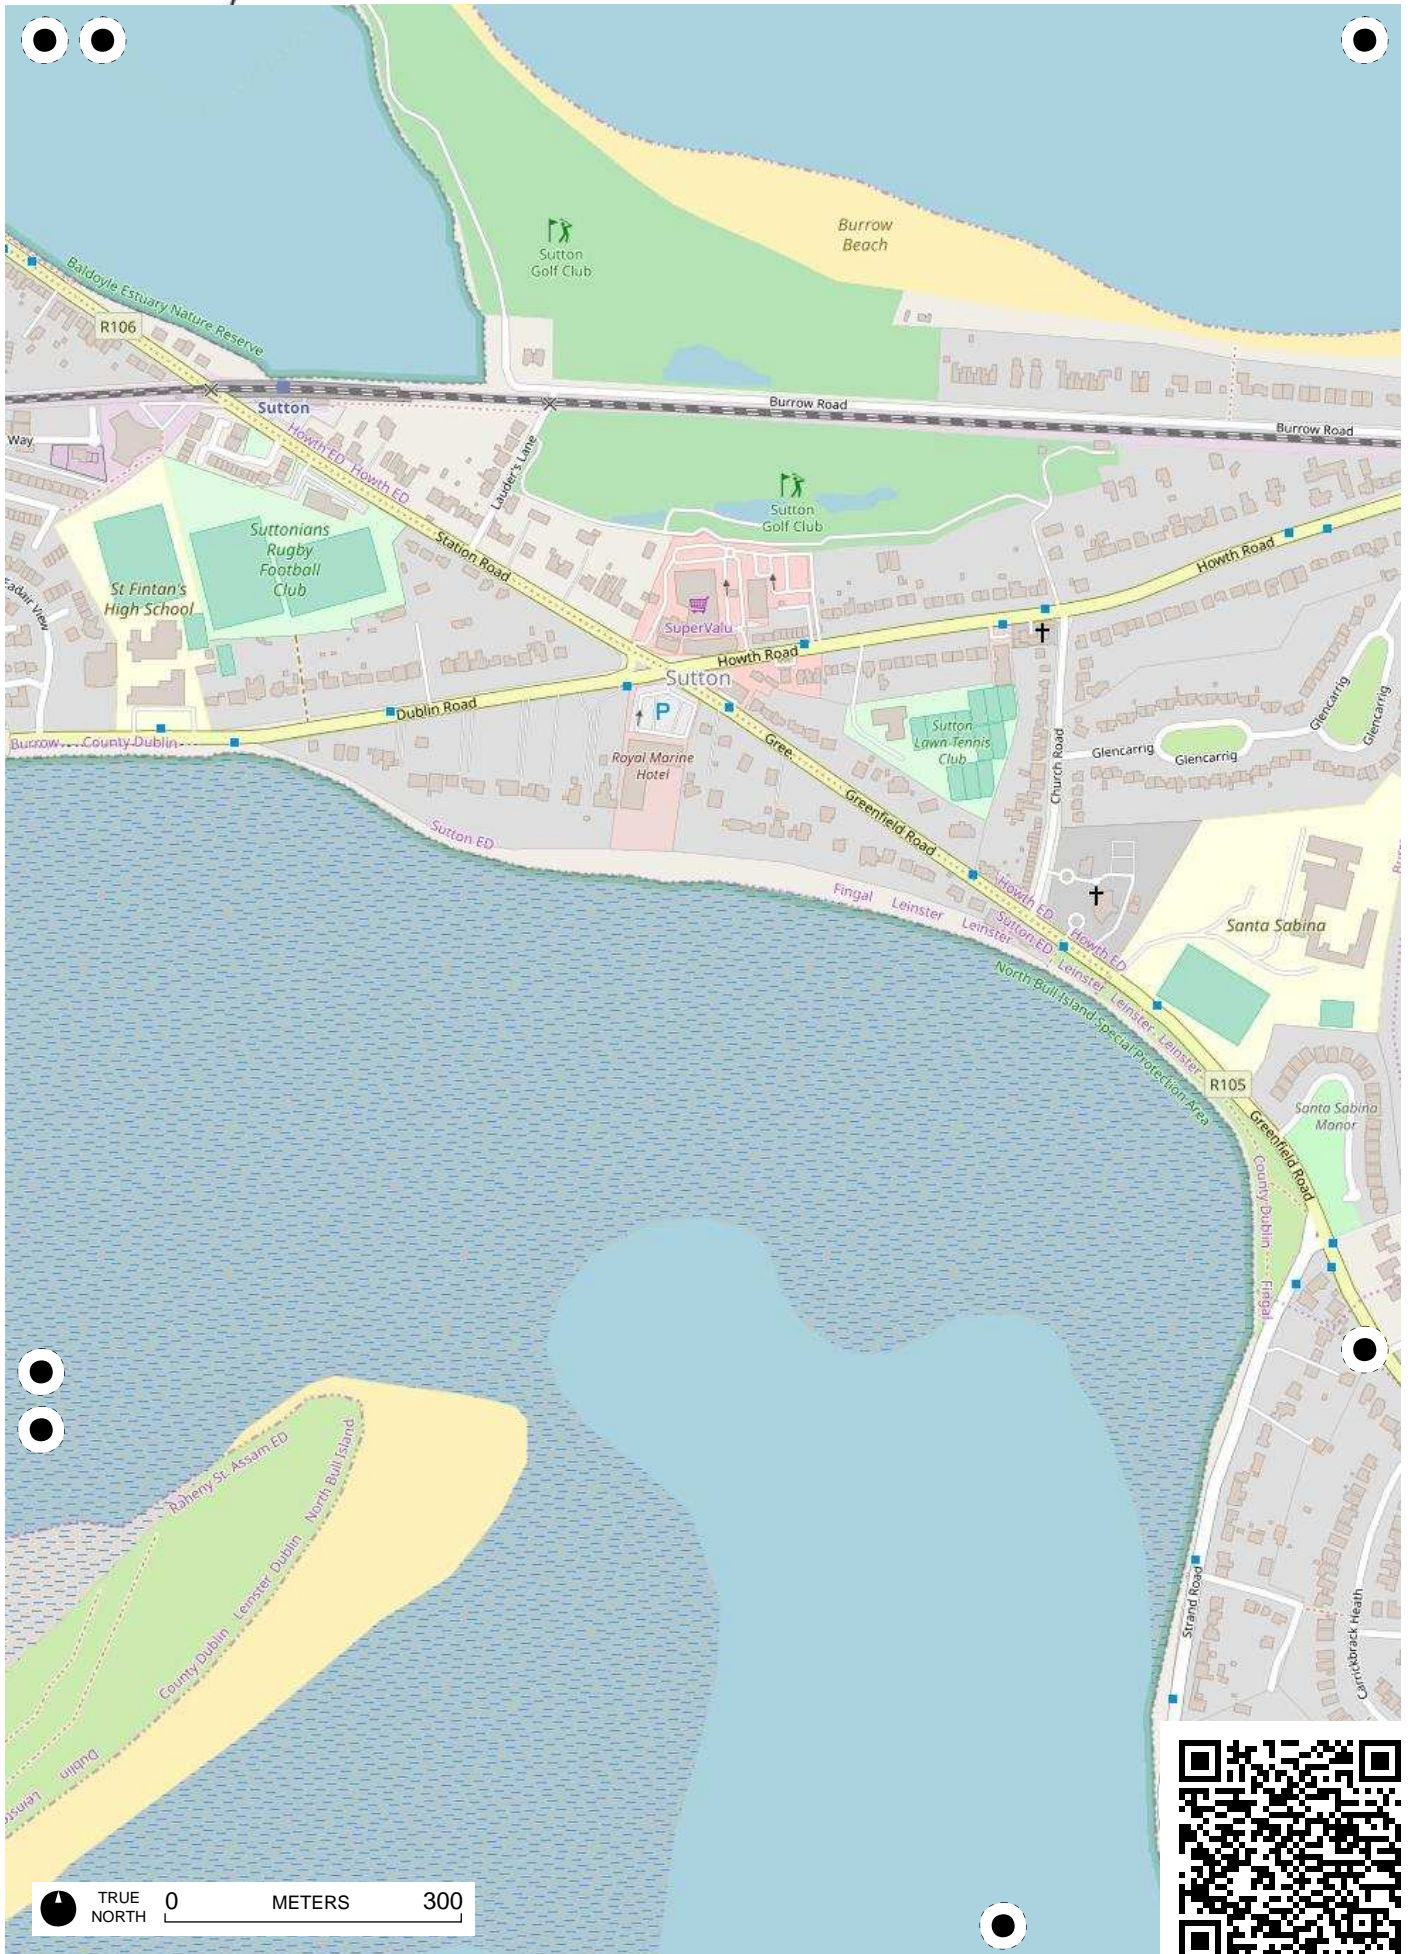

TRUE NORTH 0 KILOMETER 1

TRUE NORTH 0 METERS 300

TRUE NORTH 0 METERS 300