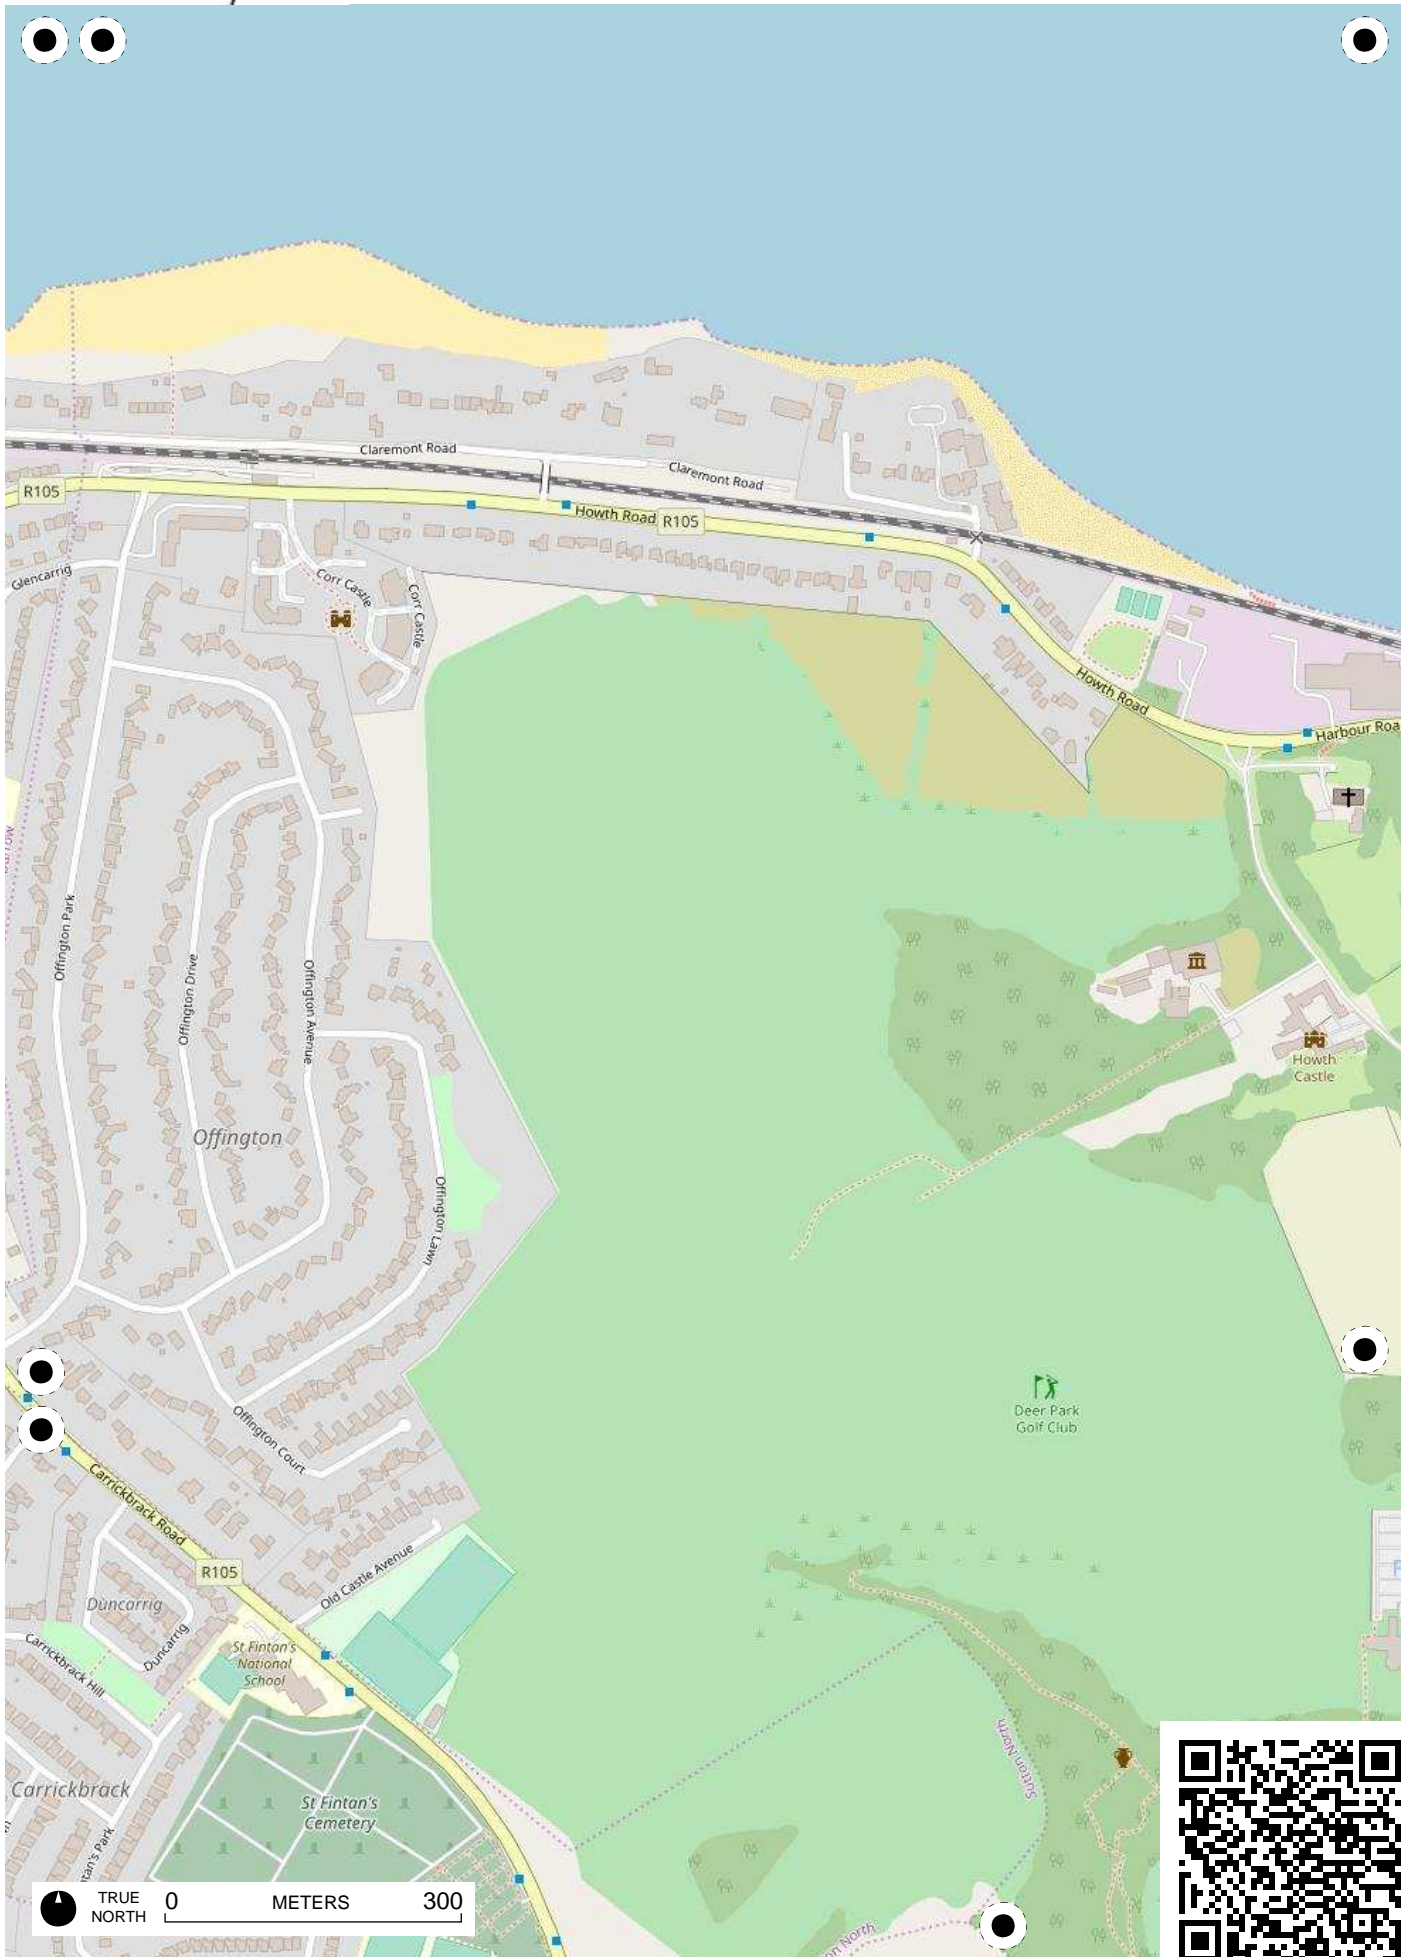

TRUE NORTH 0 KILOMETER 1

TRUE NORTH 0 METERS 300

TRUE NORTH 0 METERS 300