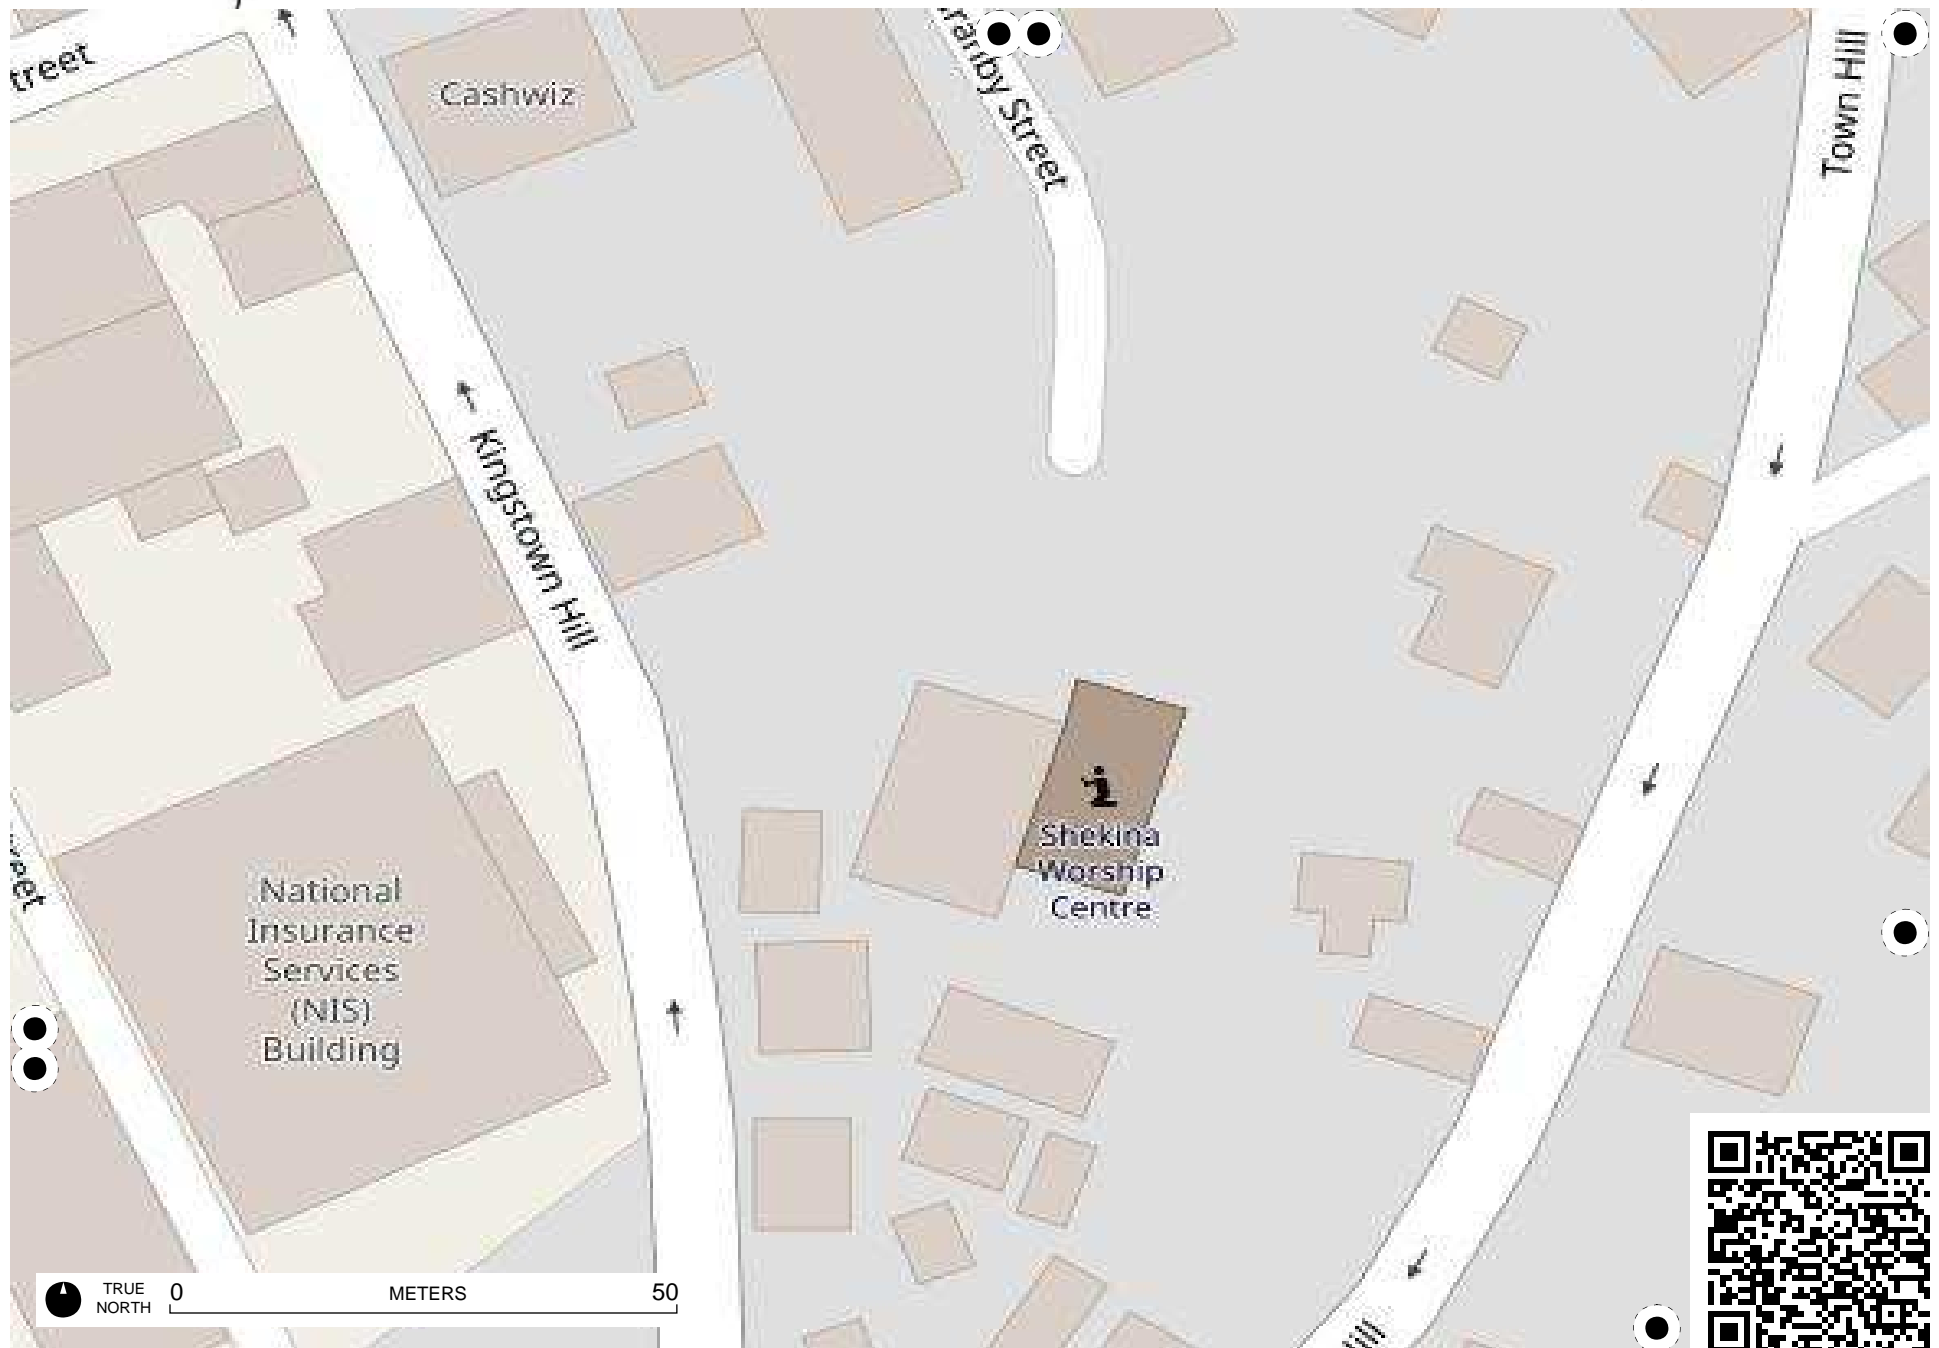

Field Papers

Kingstown, SVG - Open Mapping Street Survey -1
<http://fieldpapers.org/atlasses/4r3lte43/A2>

Field Papers

Kingstown, SVG - Open Mapping Street Survey -1
<http://fieldpapers.org/atlasses/4r3lte43/B1>

TRUE NORTH 0 METERS 50

Field Papers

Kingstown, SVG - Open Mapping Street Survey -1
<http://fieldpapers.org/atlasses/4r3lte43/B2>

Field Papers

Kingstown, SVG - Open Mapping Street Survey -1
<http://fieldpapers.org/atlasses/4r3lte43/C1>

Field Papers

Kingstown, SVG - Open Mapping Street Survey -1

<http://fieldpapers.org/atlasses/4r3lte43/C2>