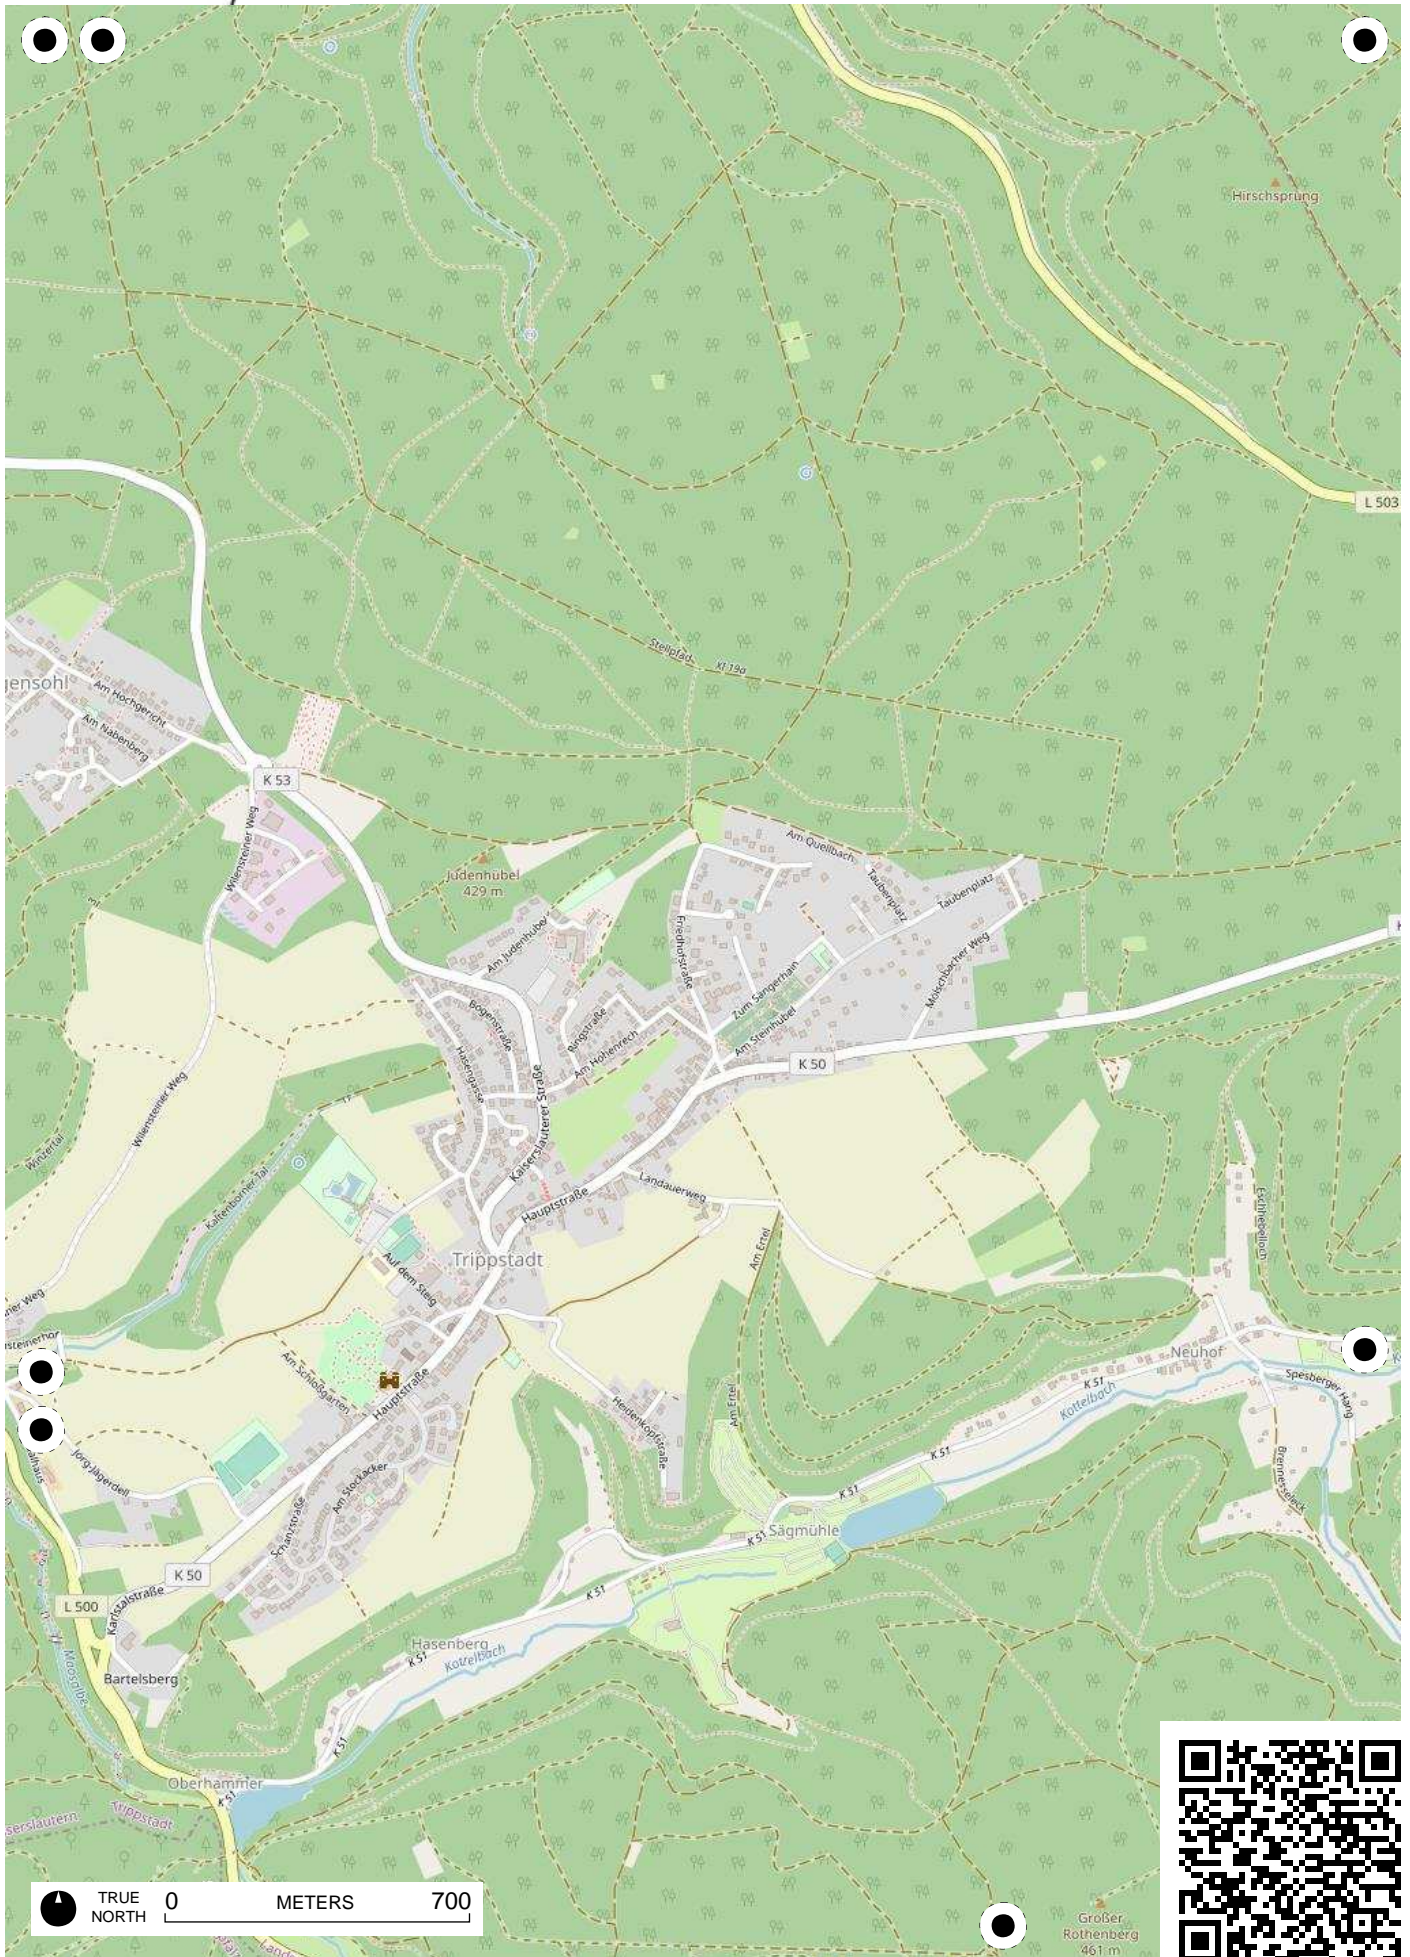

TRUE NORTH 0 METERS 700

TRUE NORTH 0 METERS 700

L 503

TRUE NORTH 0 METERS 700

TRUE NORTH 0 METERS 700

Großer
Röthenberg
461 m