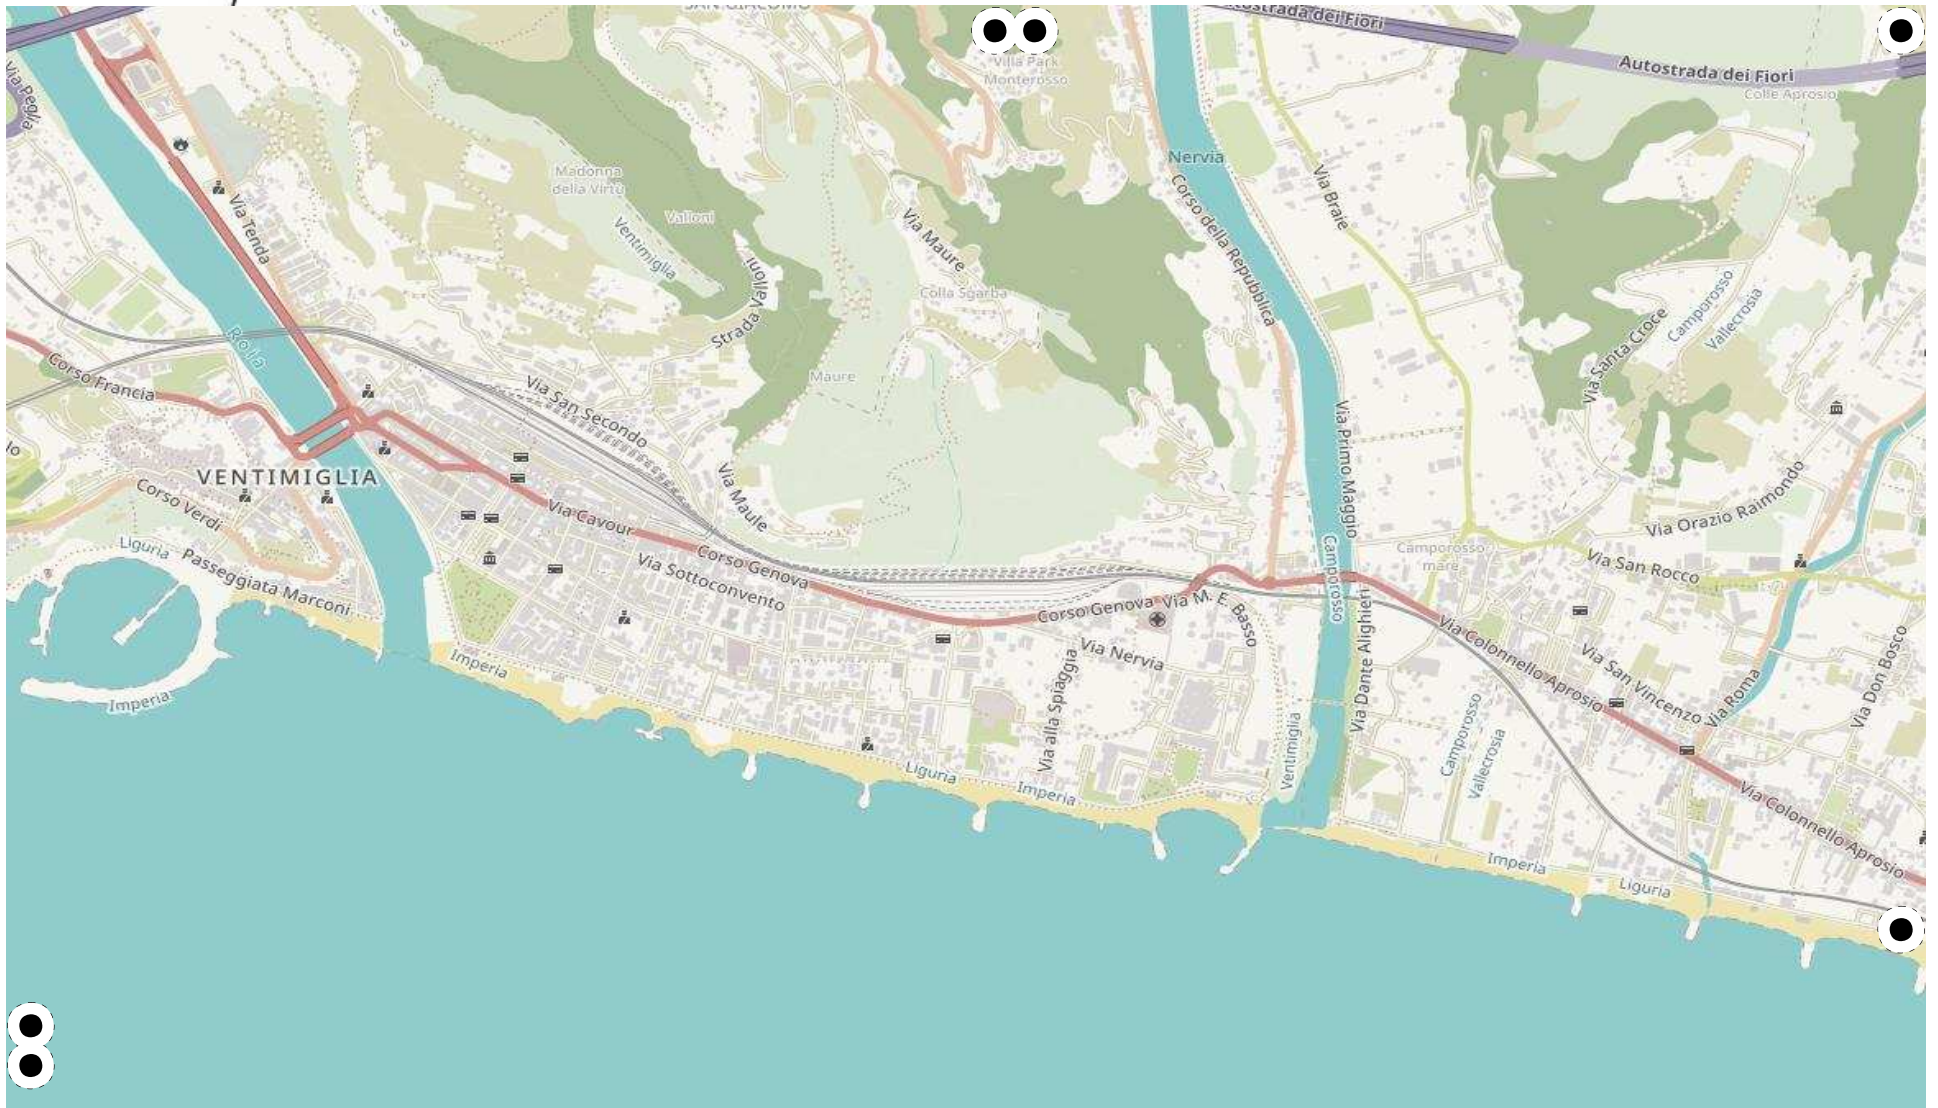

TRUE NORTH 0 METERS 700

TRUE NORTH 0 METERS 700