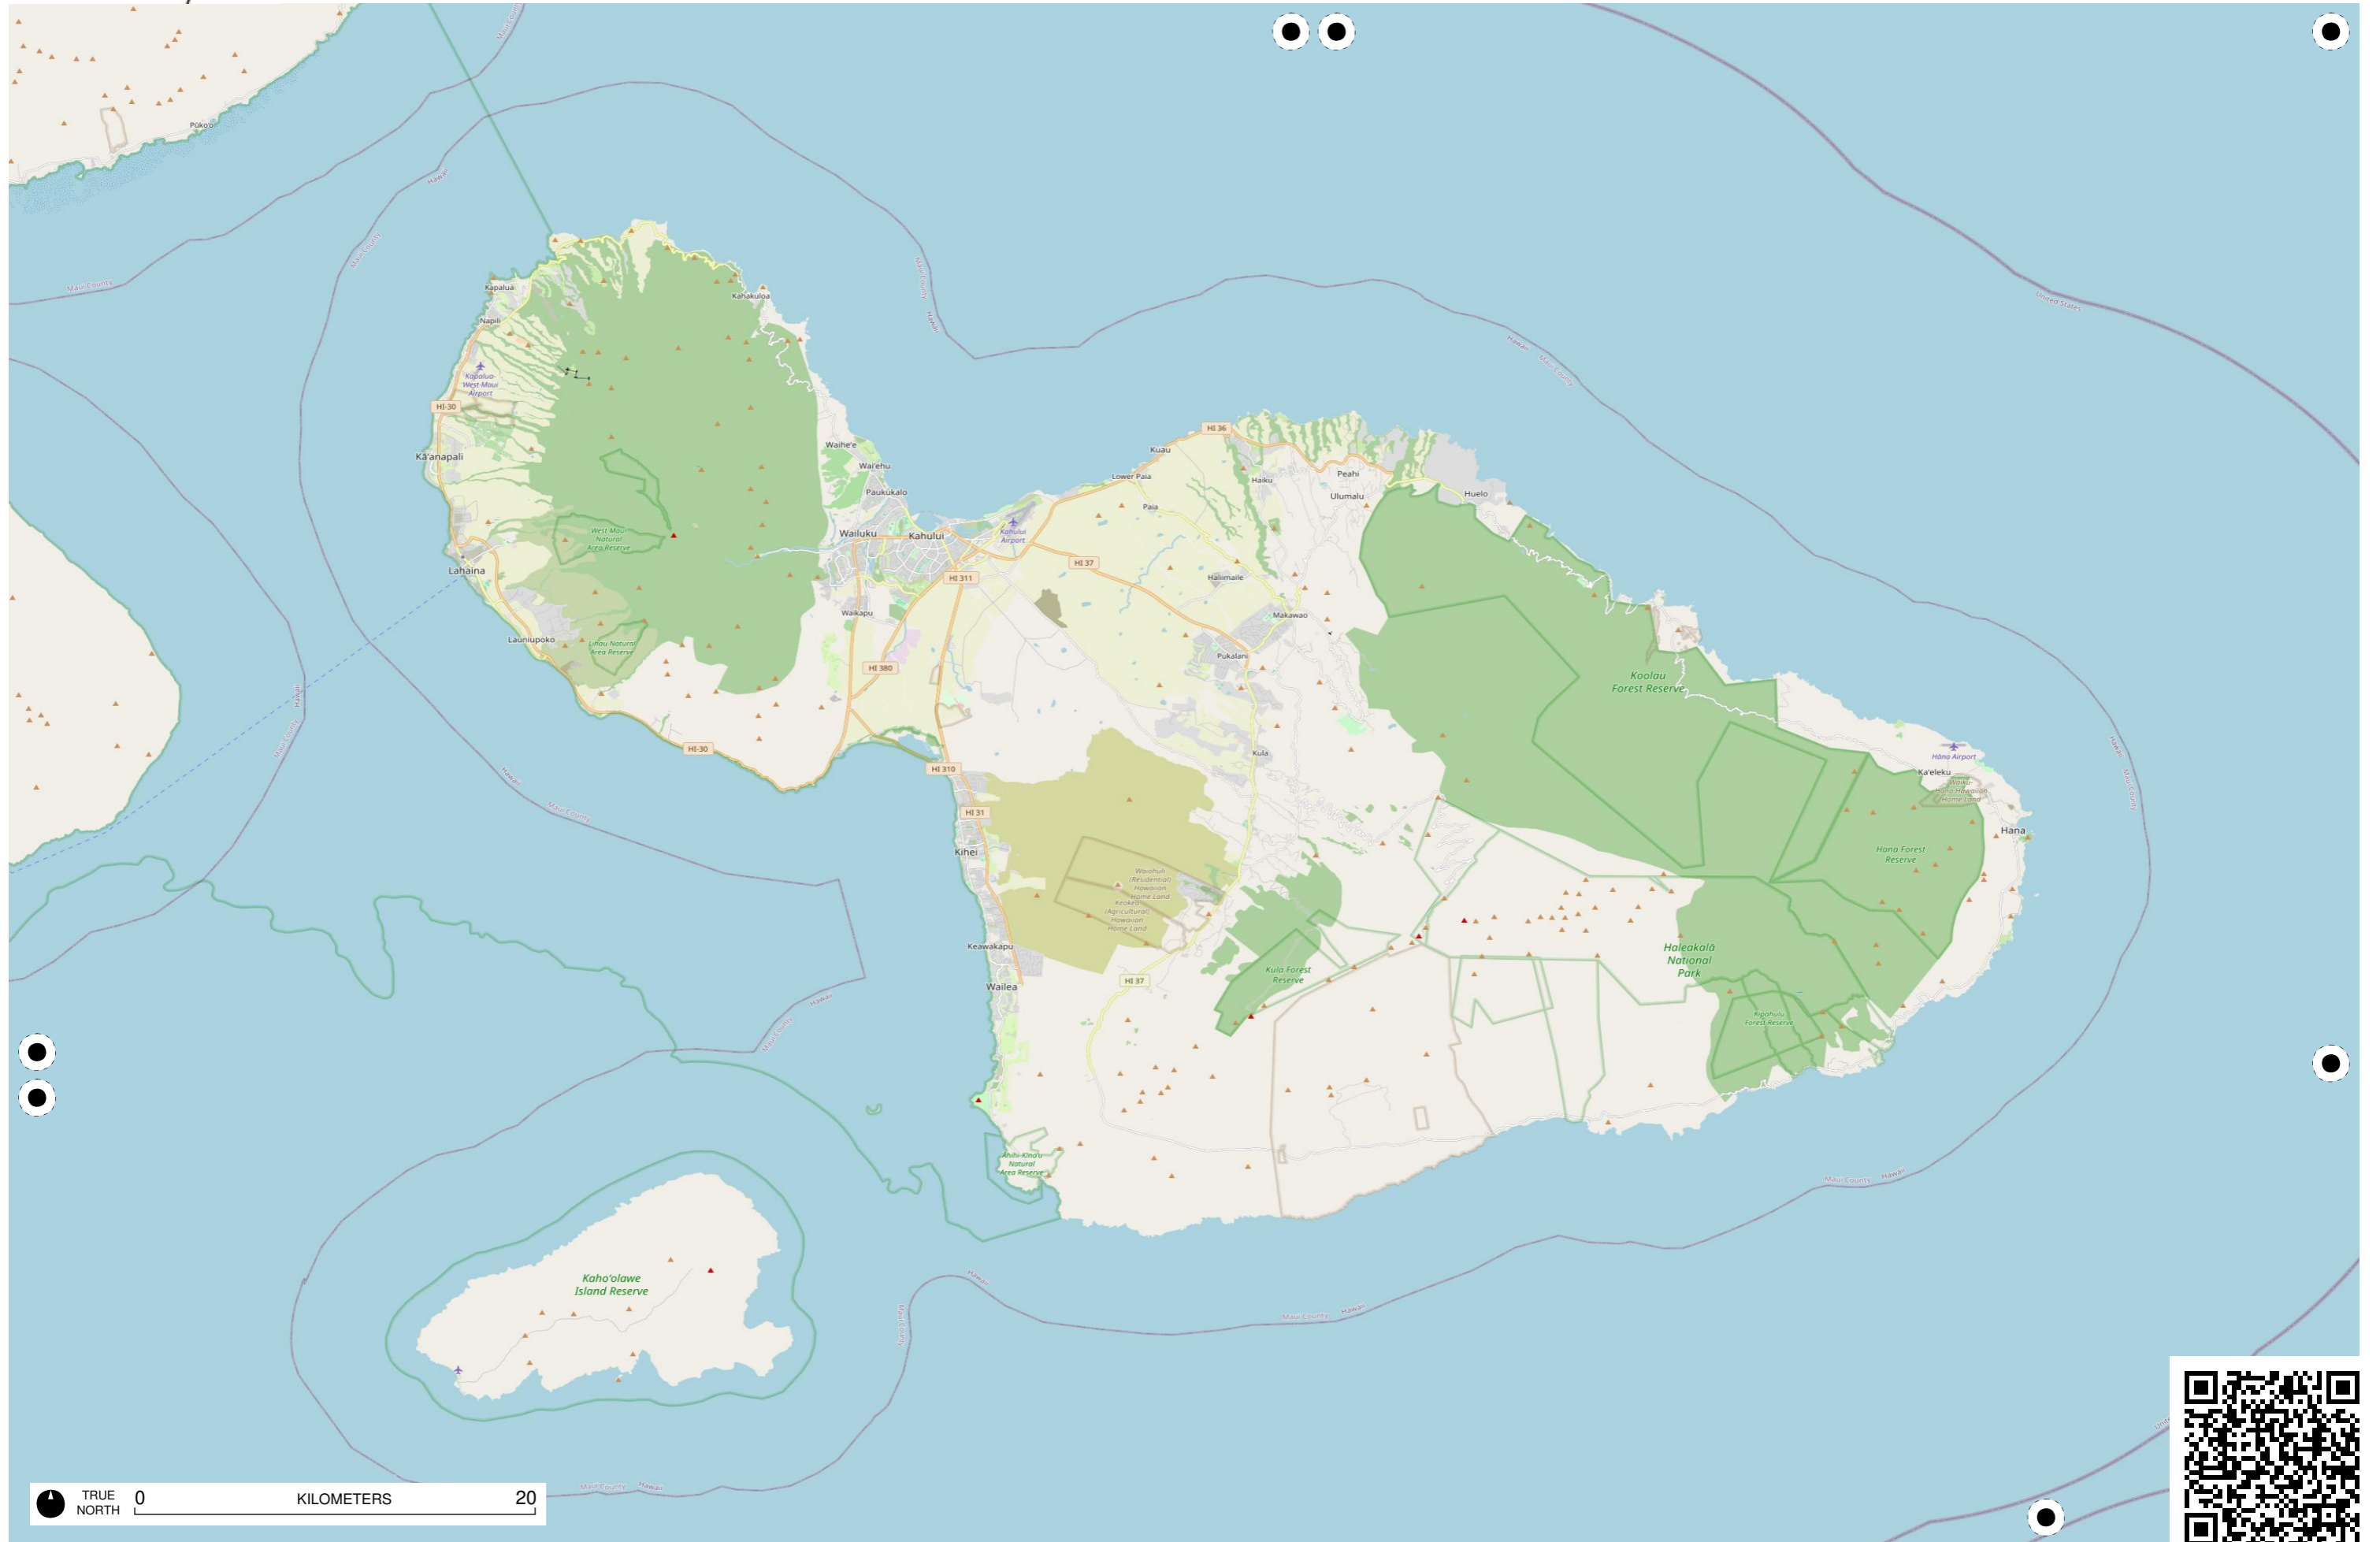

TRUE NORTH 0 30 KILOMETERS

TRUE NORTH 0 KILOMETERS 20