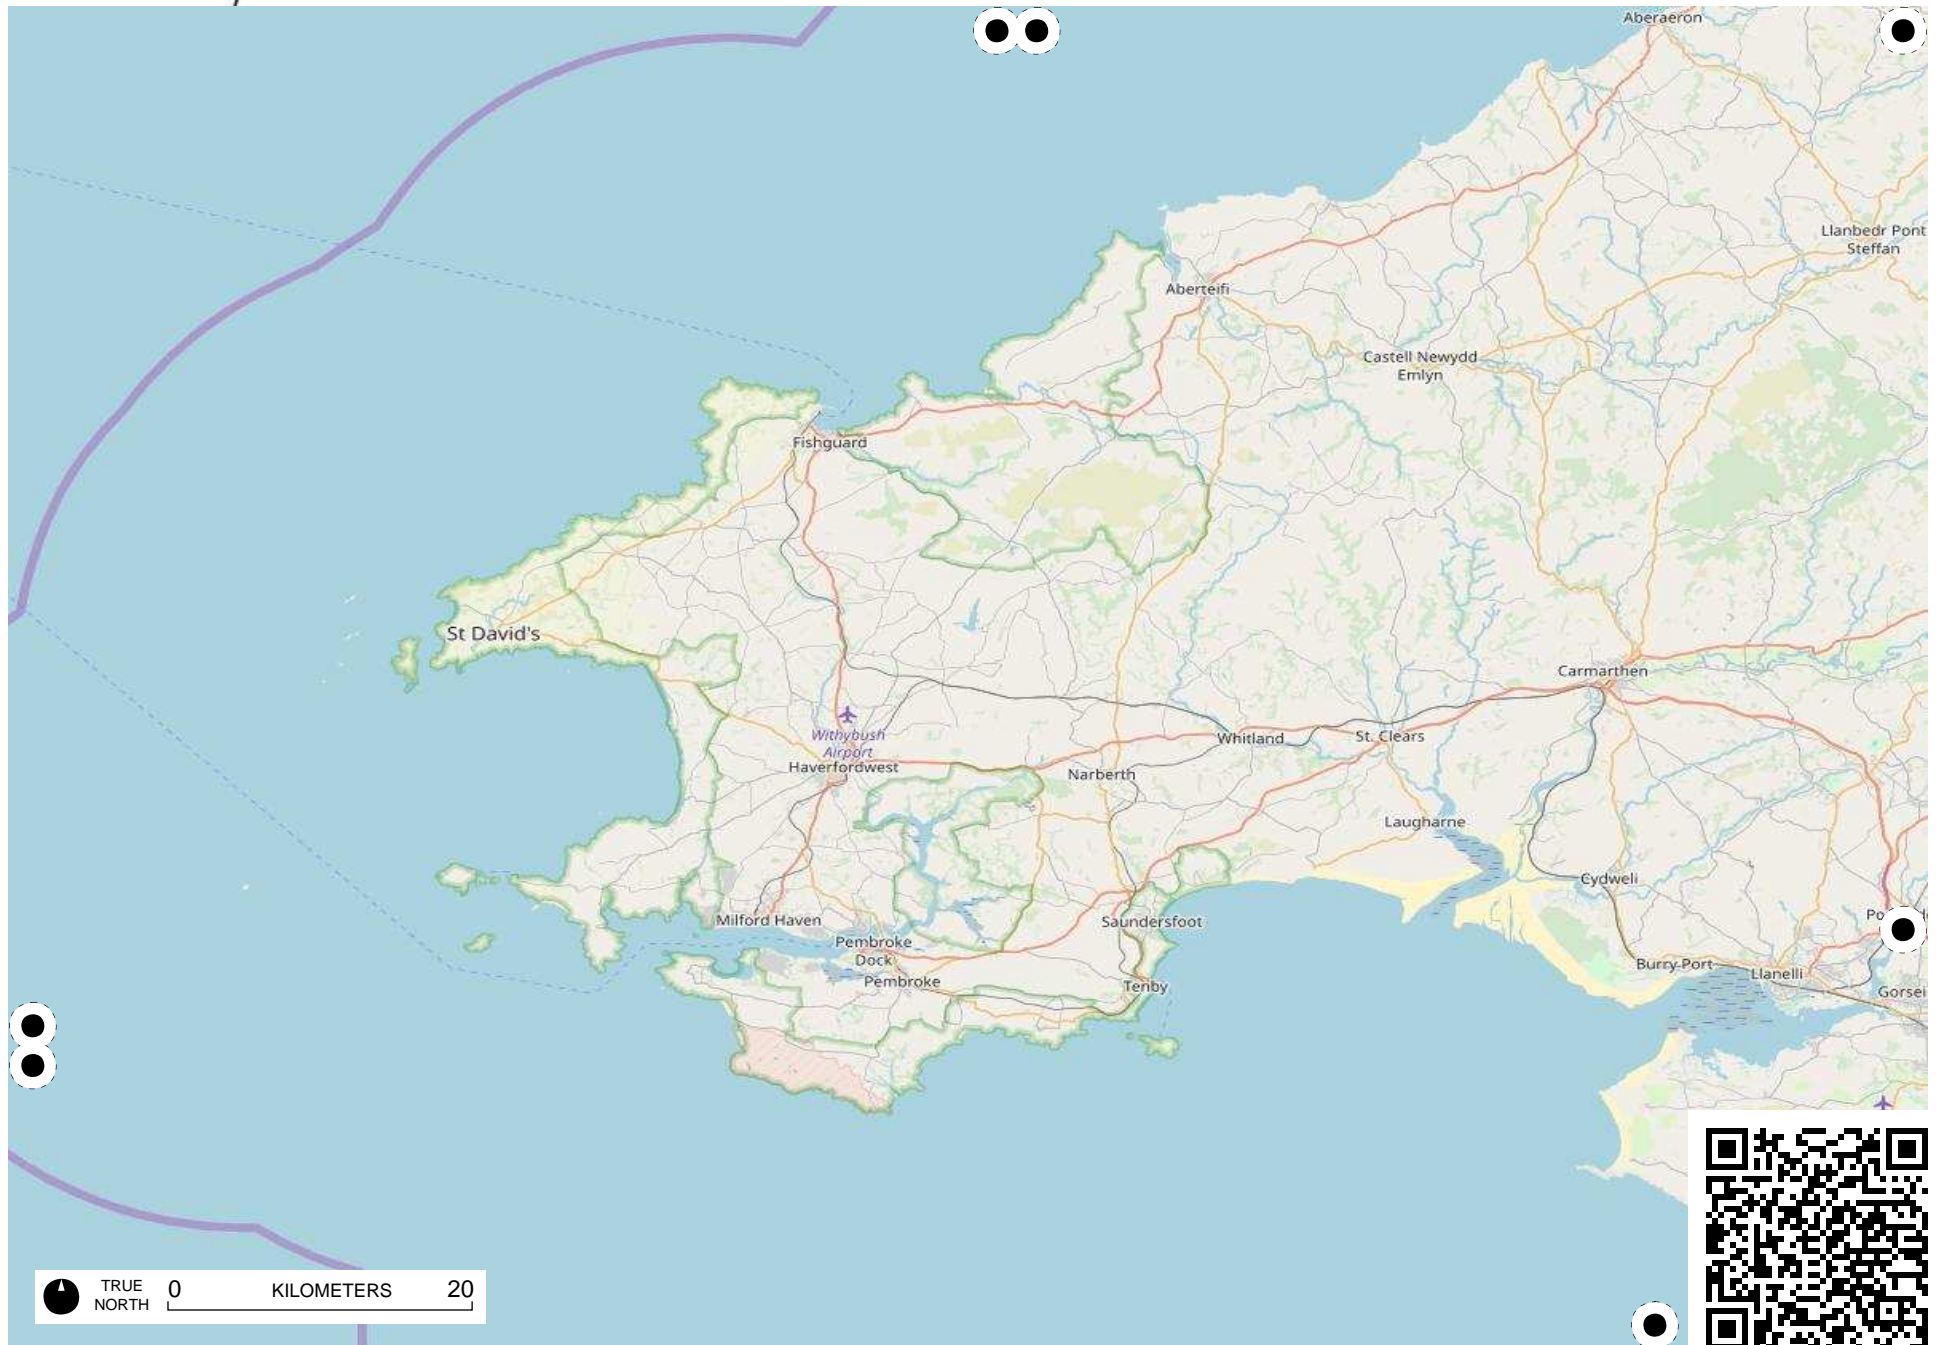

TRUE NORTH 0 KILOMETERS 20

TRUE NORTH 0 KILOMETERS 20

TRUE NORTH 0 KILOMETERS 20

Rampion Wind Farm

TRUE NORTH 0 KILOMETERS 20

# Field Papers

Untitled

<http://fieldpapers.org/atlasses/4kkkcuno/D3>

# Field Papers

Untitled  
<http://fieldpapers.org/atlasses/4kktcuno/D4>