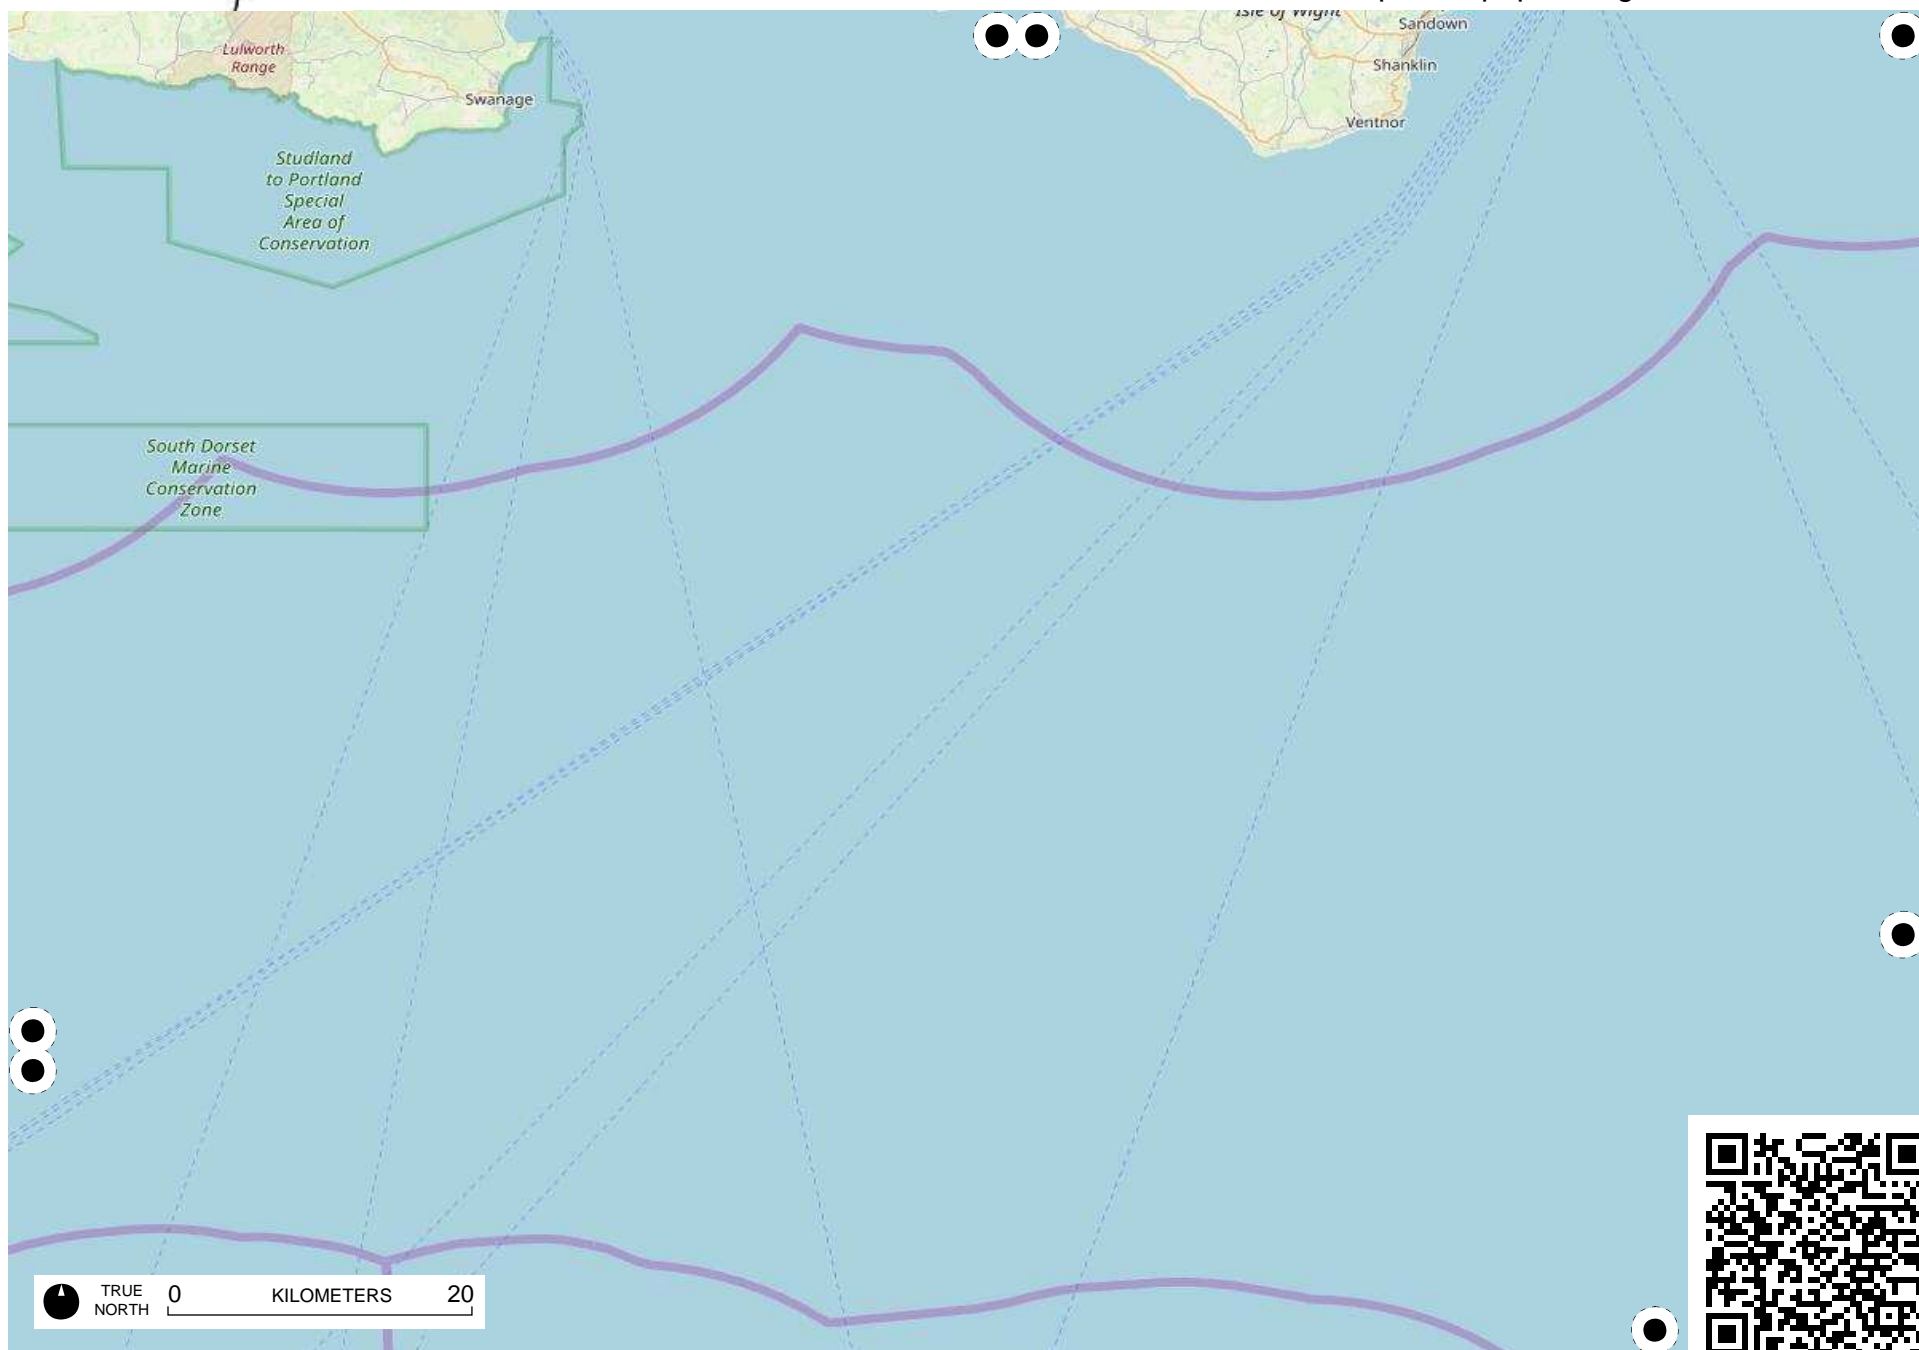

TRUE NORTH 0 KILOMETERS 20

TRUE NORTH 0 KILOMETERS 20

TRUE NORTH 0 KILOMETERS 20

Rampion Wind Farm

TRUE NORTH 0 KILOMETERS 20

# Field Papers

Untitled

<http://fieldpapers.org/atlasses/4kkkcuno/D3>

# Field Papers

Untitled  
<http://fieldpapers.org/atlasses/4kktcuno/D4>