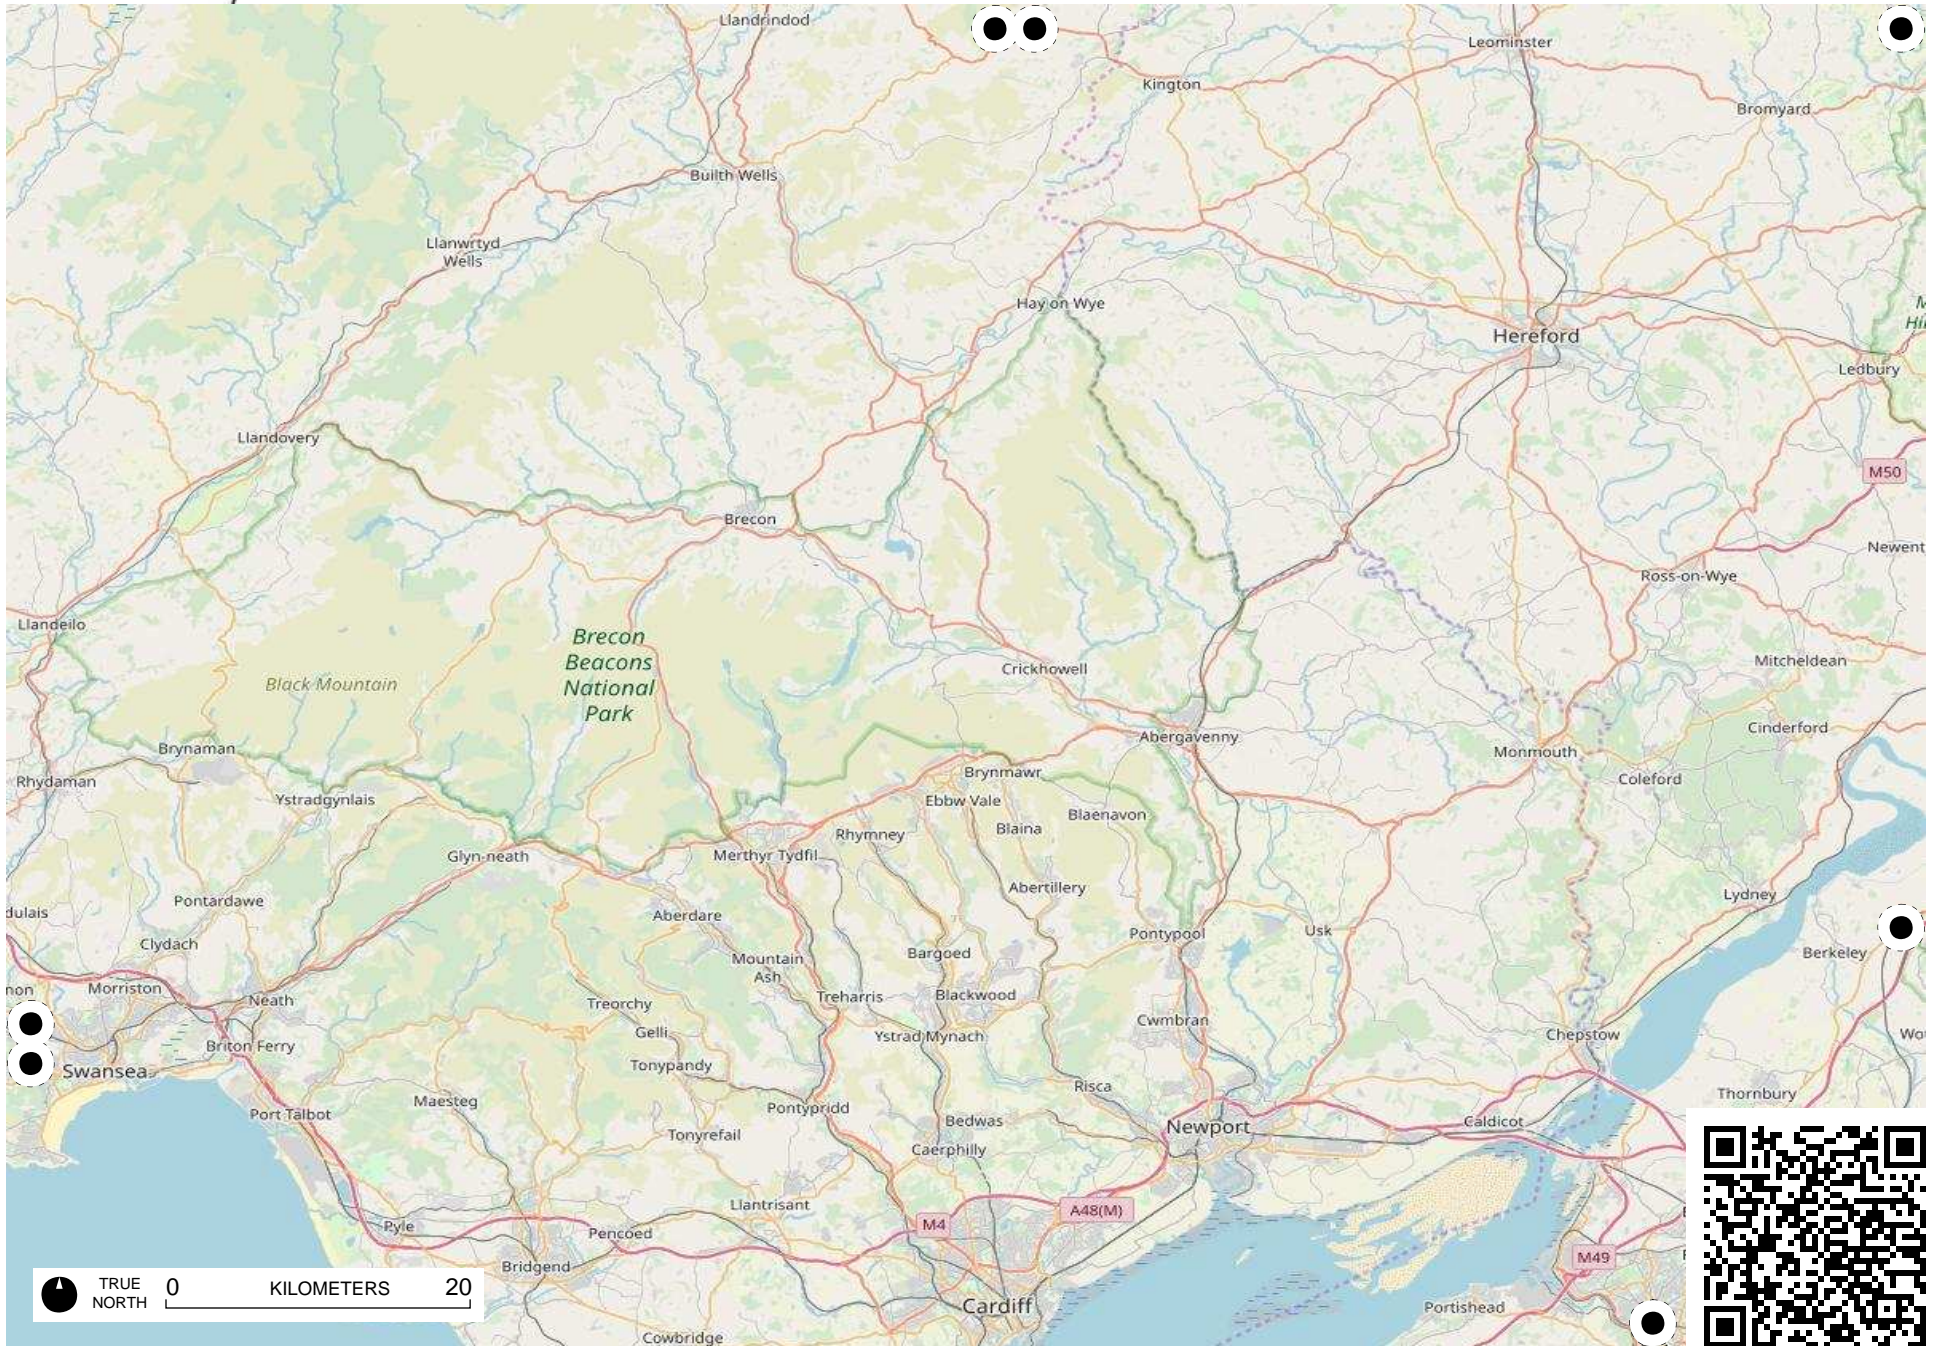

TRUE NORTH 0 KILOMETERS 20

TRUE NORTH 0 KILOMETERS 20

TRUE NORTH 0 KILOMETERS 20

Rampion Wind Farm

TRUE NORTH 0 KILOMETERS 20

# Field Papers

Untitled

<http://fieldpapers.org/atlasses/4kkkcuno/D3>

# Field Papers

Untitled  
<http://fieldpapers.org/atlasses/4kktcuno/D4>