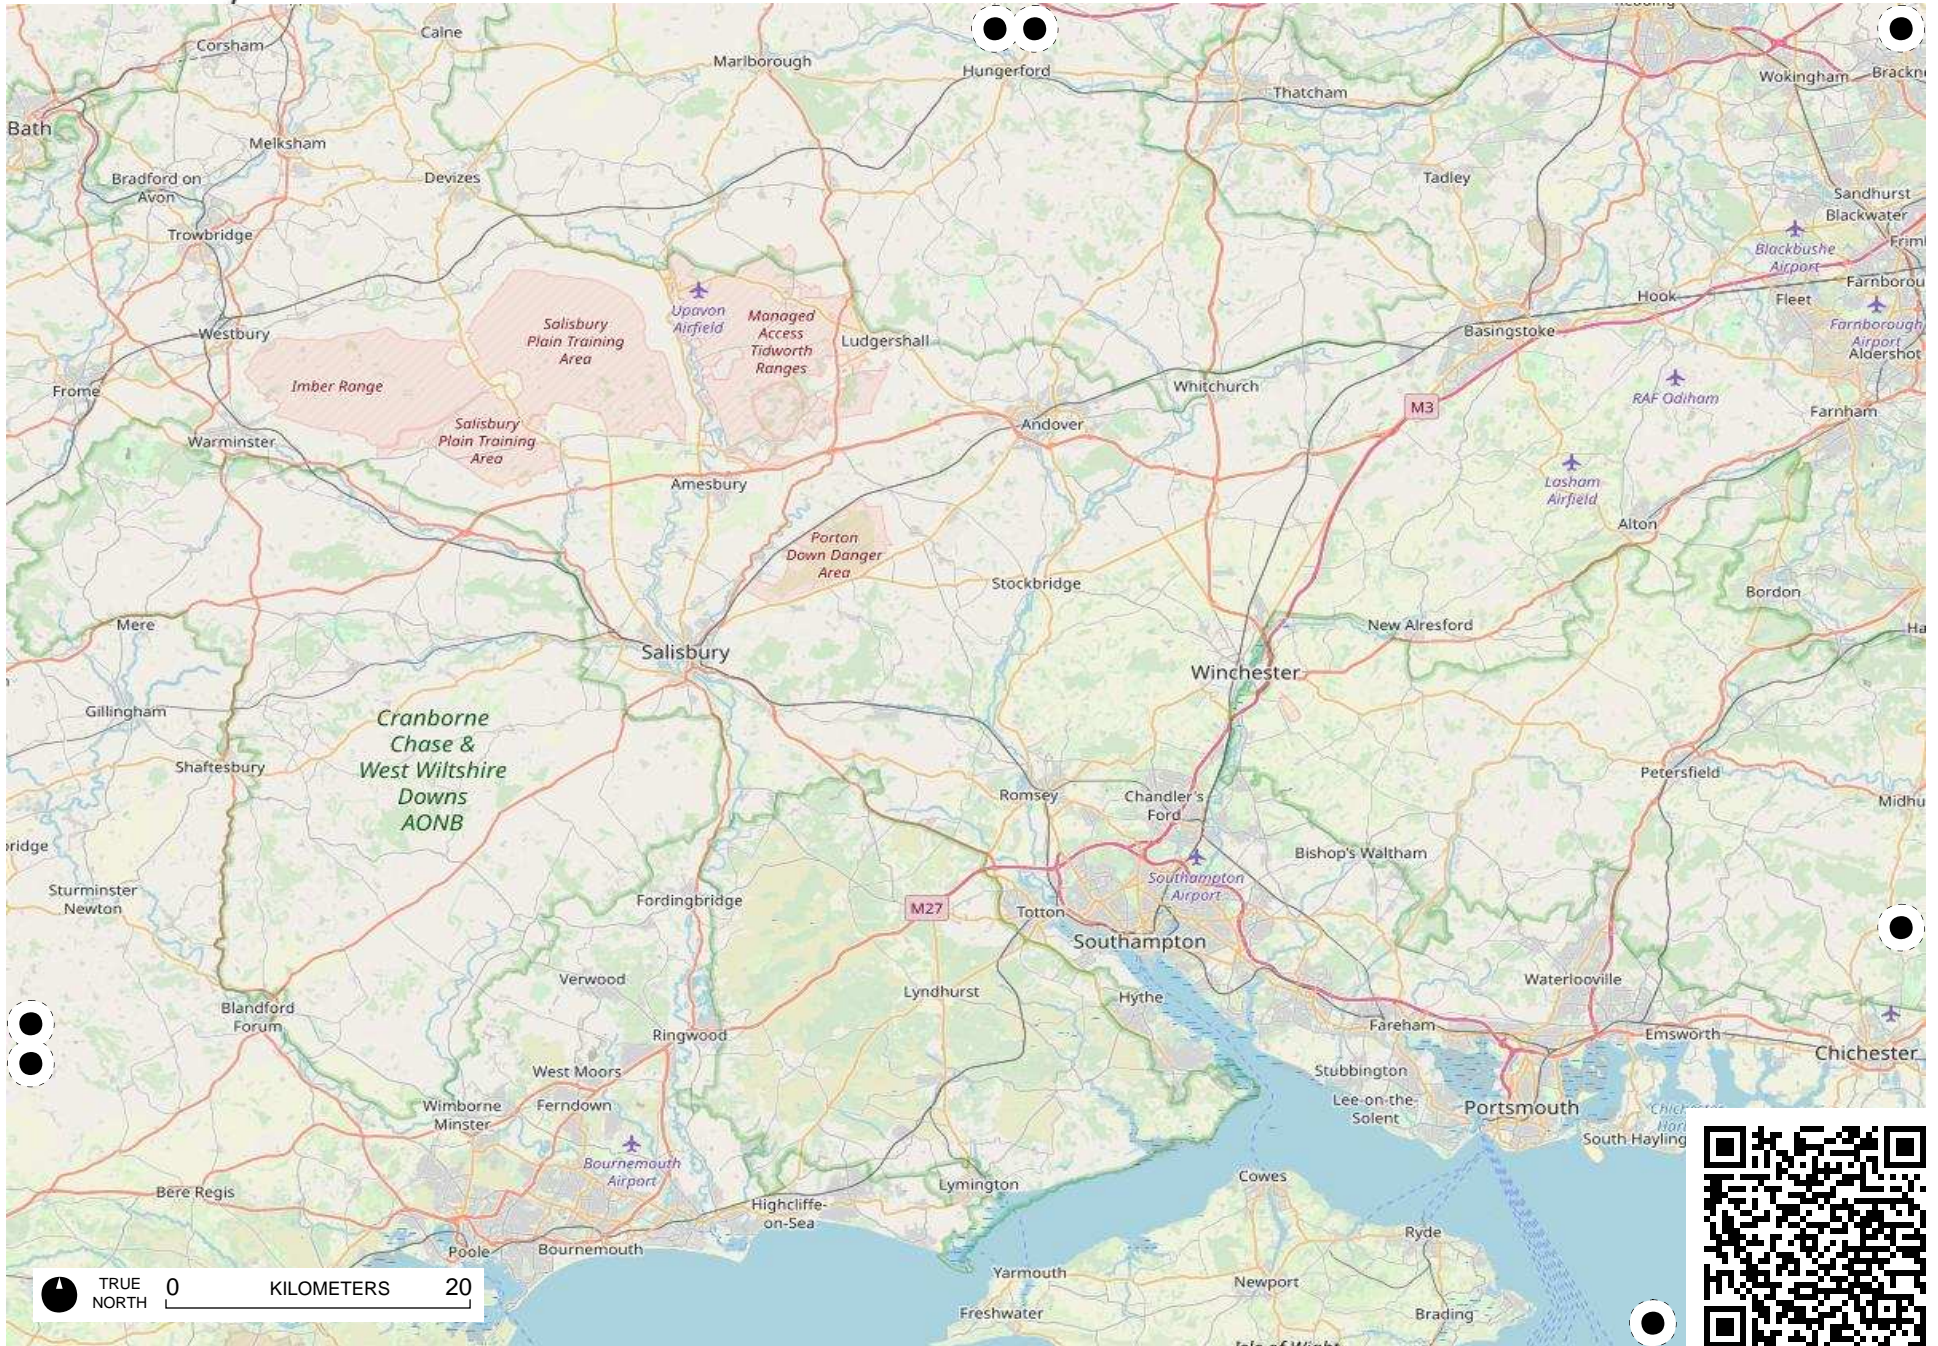

TRUE NORTH 0 KILOMETERS 20

TRUE NORTH 0 KILOMETERS 20

TRUE NORTH 0 KILOMETERS 20

Rampion Wind Farm

TRUE NORTH 0 KILOMETERS 20

# Field Papers

Untitled

<http://fieldpapers.org/atlasses/4kkkcuno/D3>

# Field Papers

Untitled  
<http://fieldpapers.org/atlasses/4kktcuno/D4>