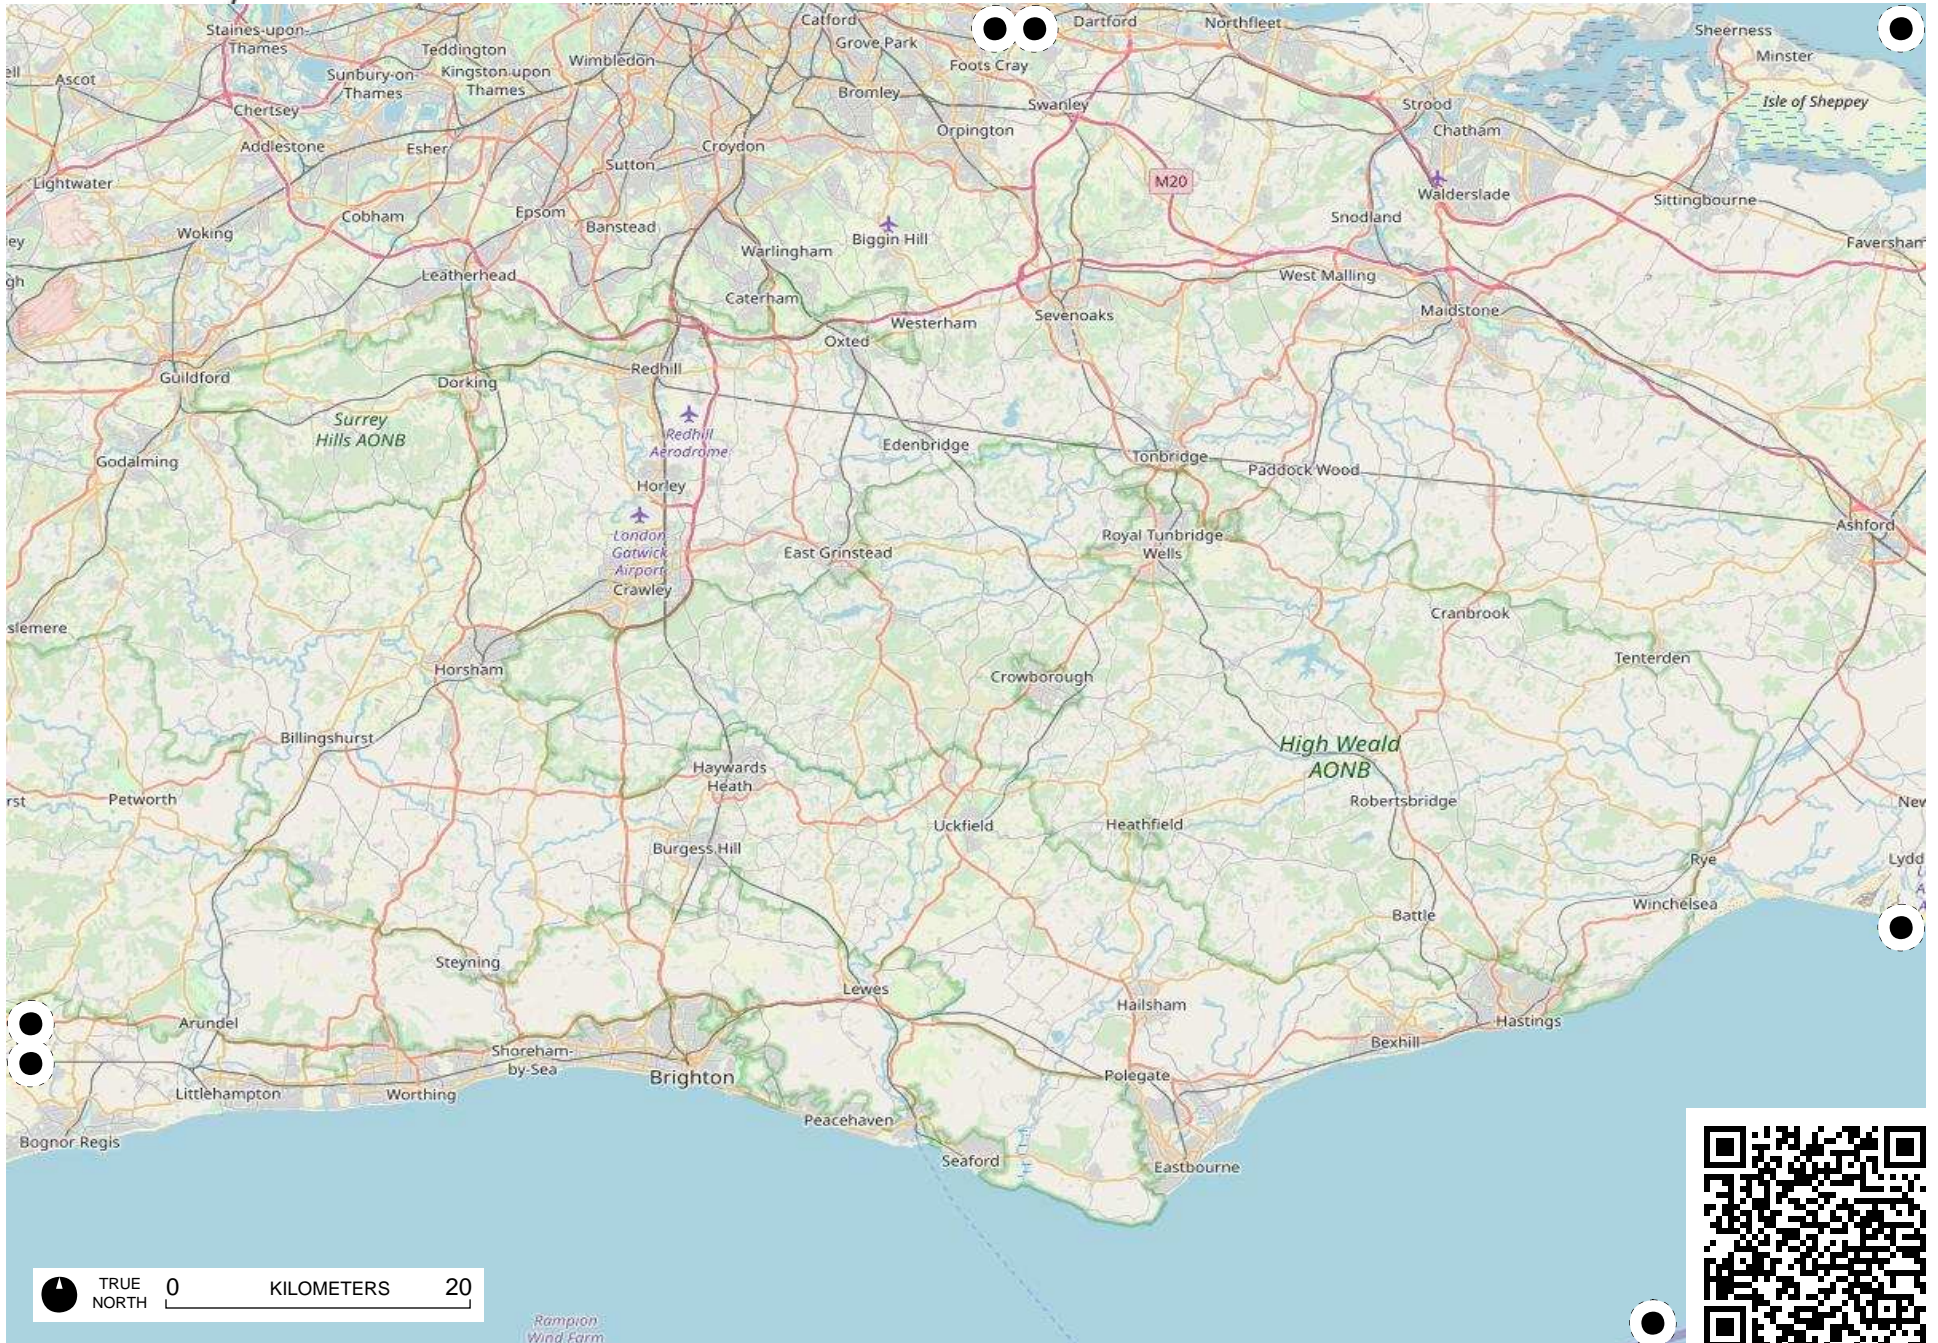

TRUE NORTH 0 KILOMETERS 20

TRUE NORTH 0 KILOMETERS 20

TRUE NORTH 0 KILOMETERS 20

Rampion Wind Farm

TRUE NORTH 0 KILOMETERS 20

# Field Papers

Untitled

<http://fieldpapers.org/atlasses/4kkkcuno/D3>

# Field Papers

Untitled  
<http://fieldpapers.org/atlasses/4kktcuno/D4>