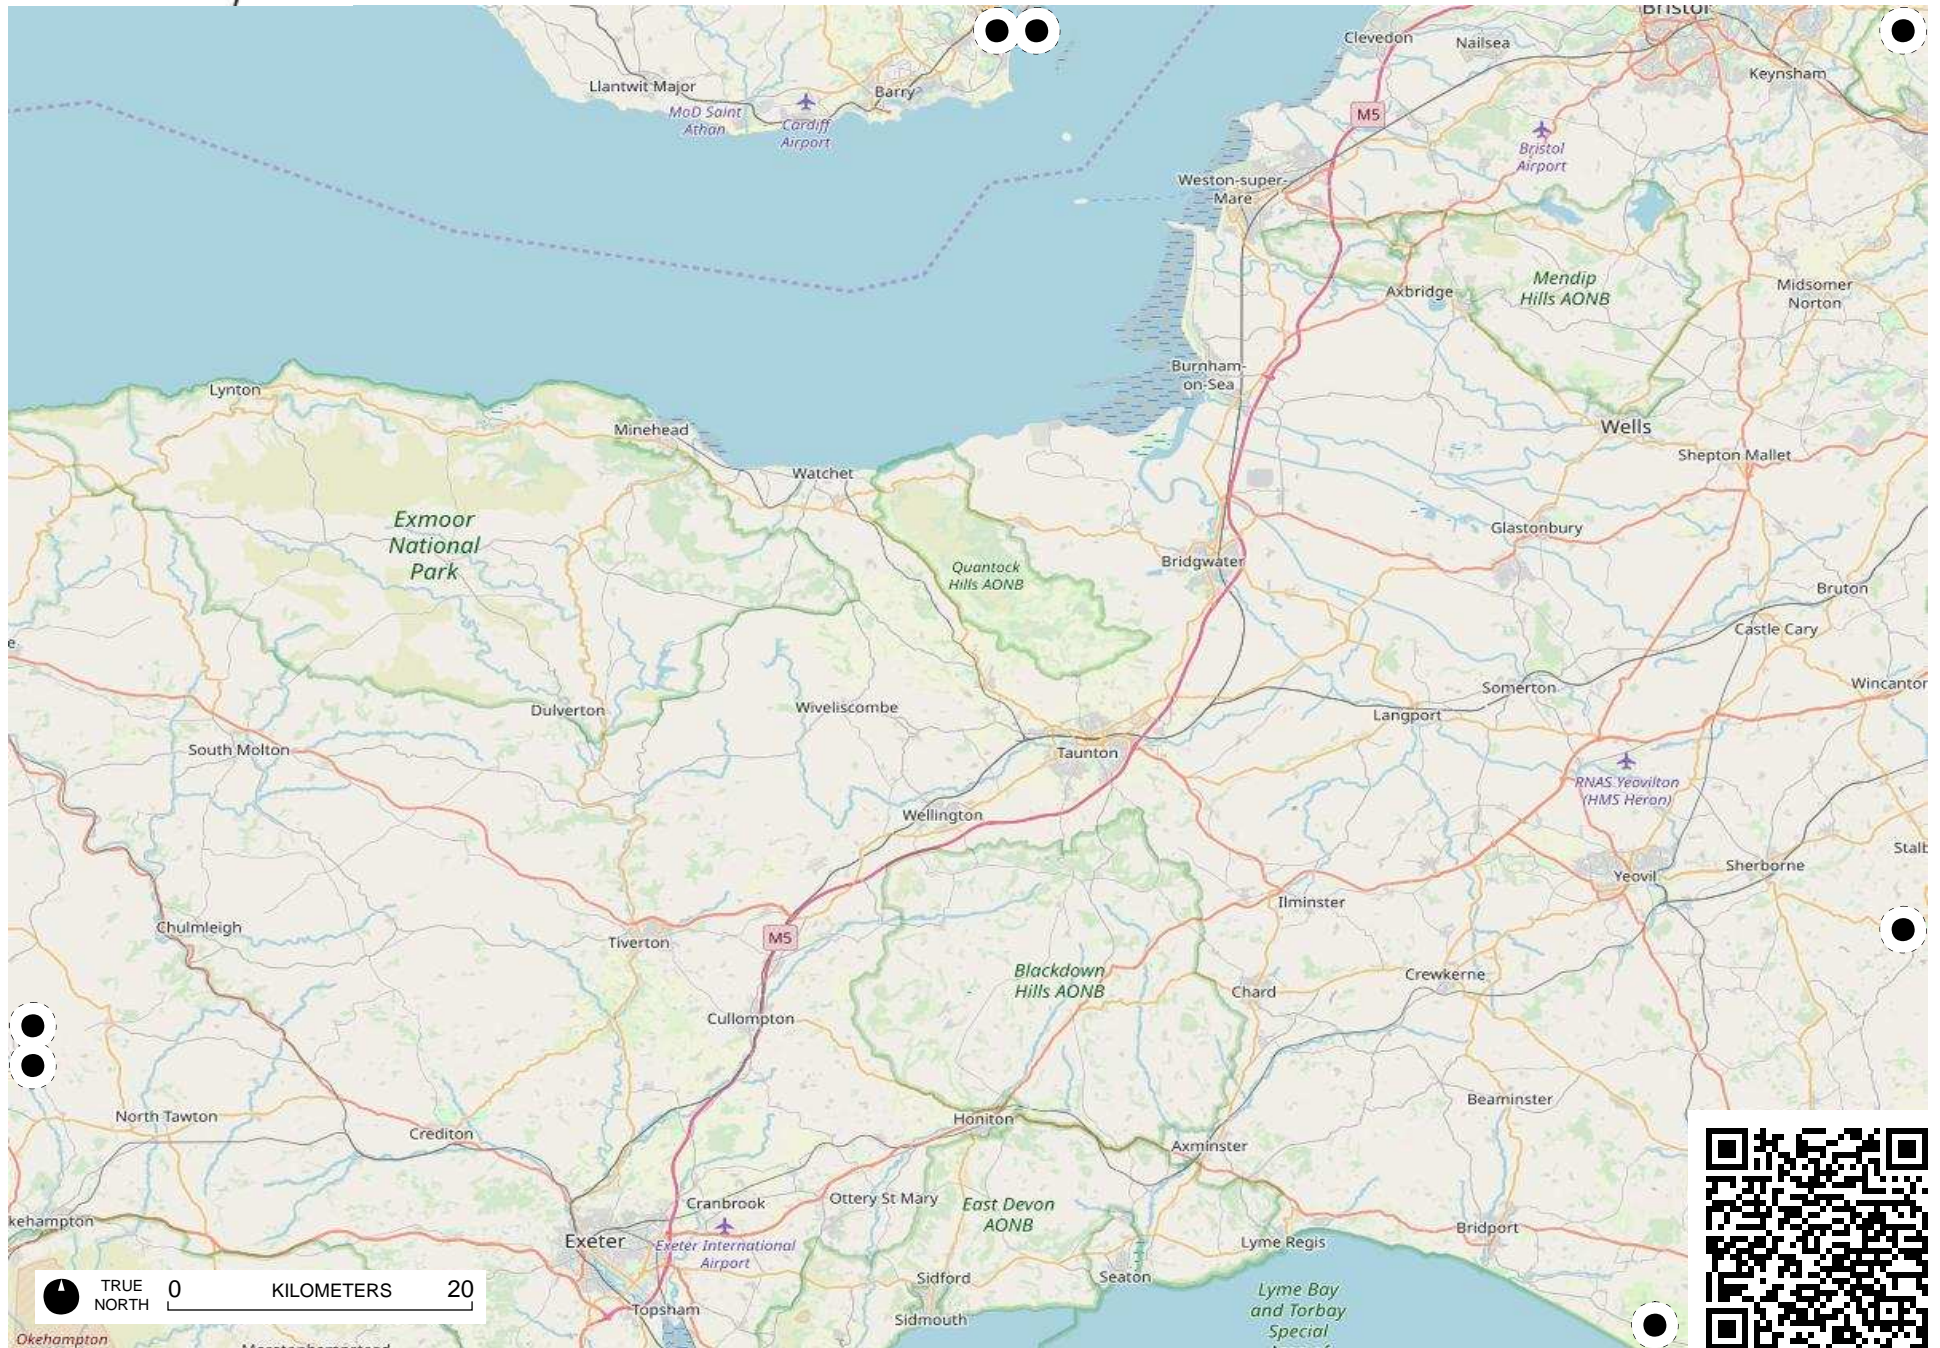

TRUE NORTH 0 KILOMETERS 20

TRUE NORTH 0 KILOMETERS 20

TRUE NORTH 0 KILOMETERS 20

Rampion Wind Farm

TRUE NORTH 0 KILOMETERS 20

# Field Papers

Untitled

<http://fieldpapers.org/atlasses/4kkkcuno/D3>

# Field Papers

Untitled  
<http://fieldpapers.org/atlasses/4kktcuno/D4>