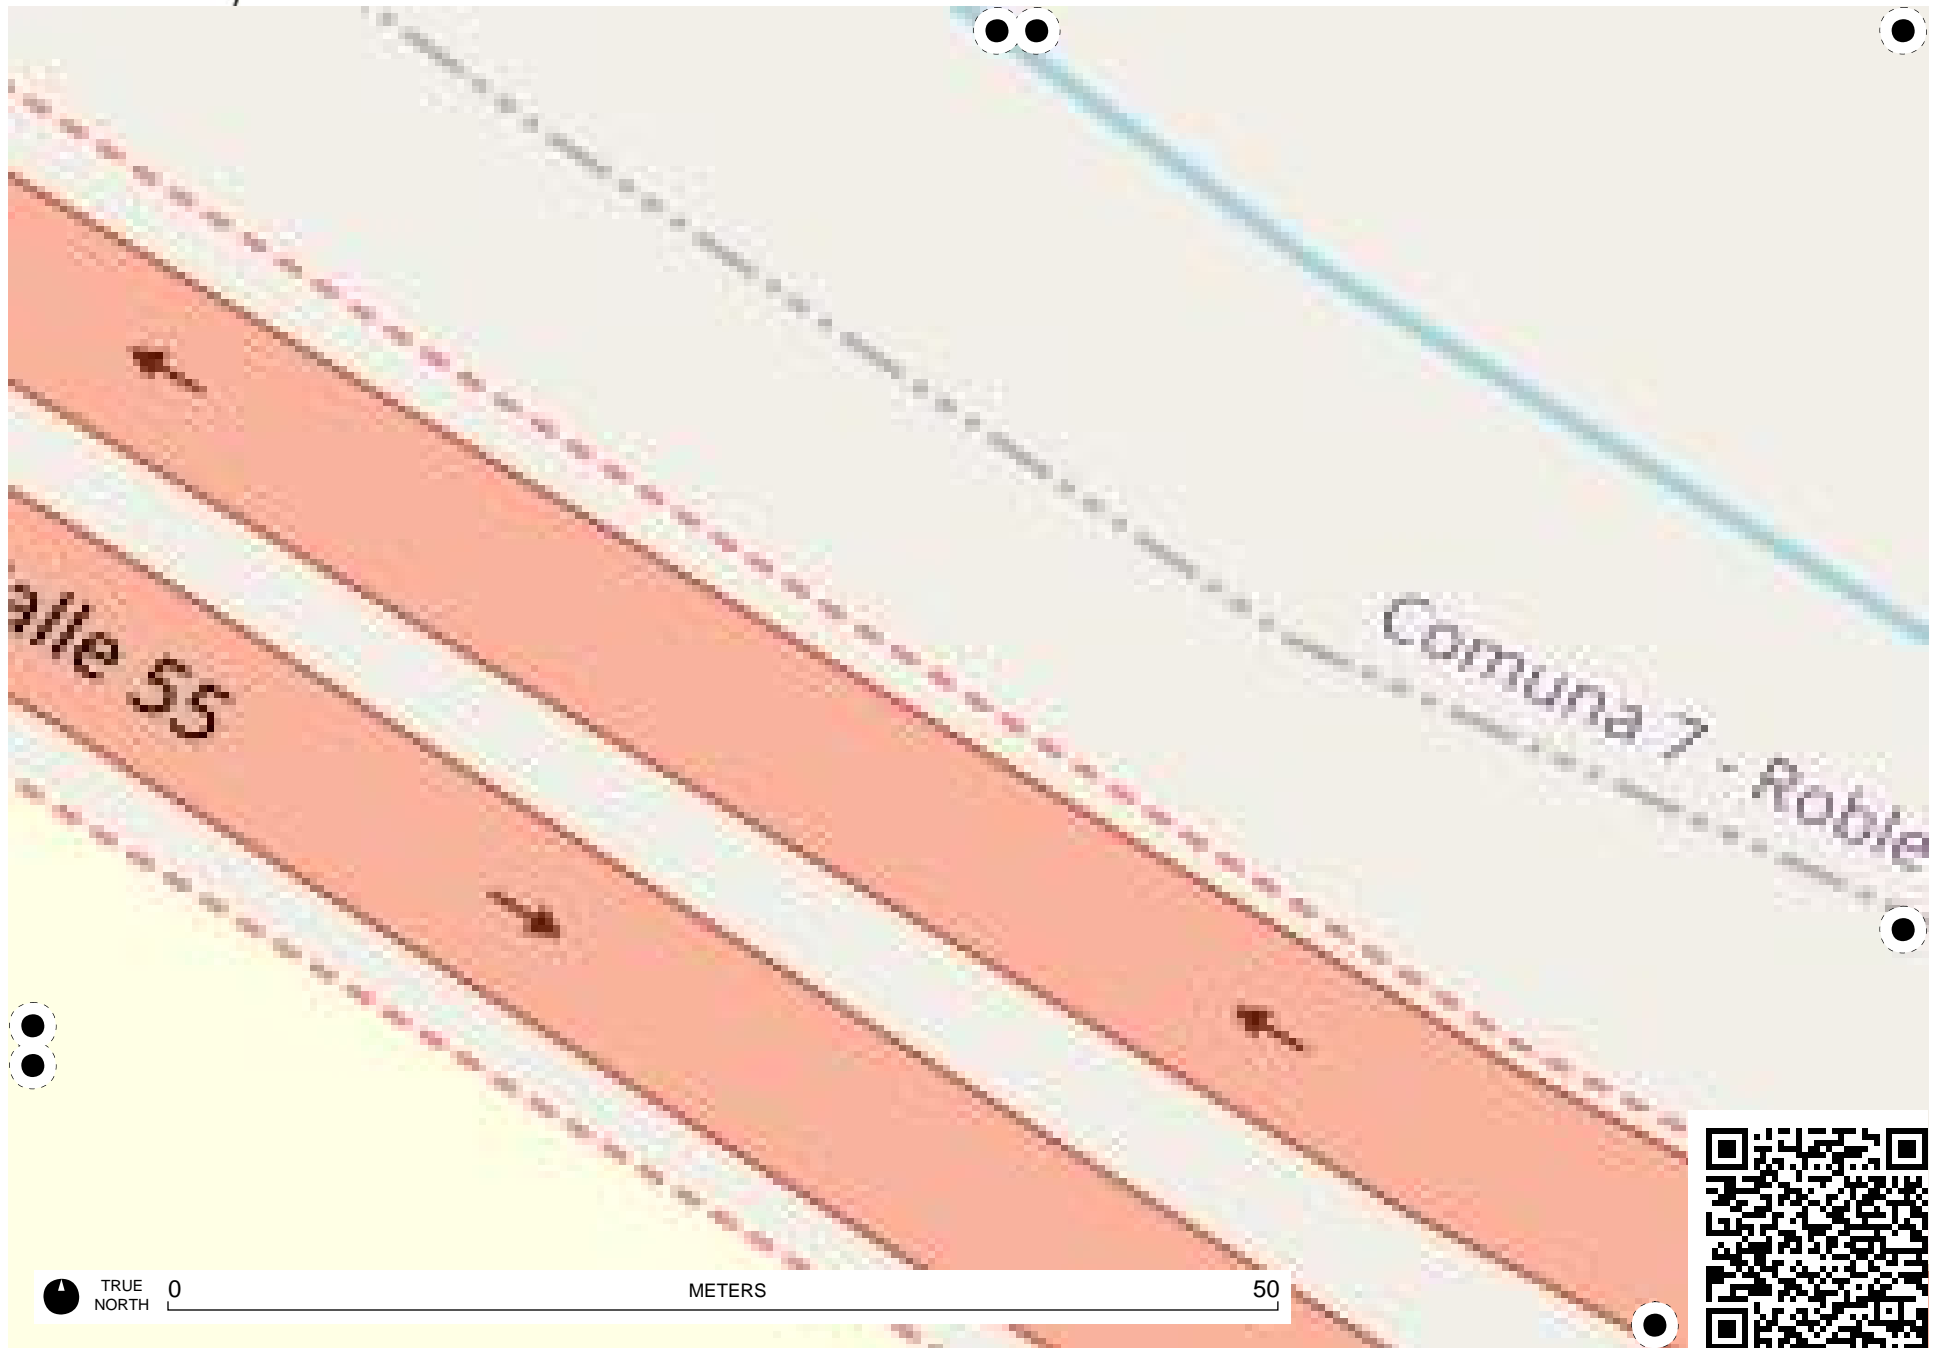

Field Papers

Untitled

<https://fieldpapers.org/atlas/4h9ofxby/B1>

alle 55

Comuna 7 - Roble

TRUE NORTH 0 METERS 50