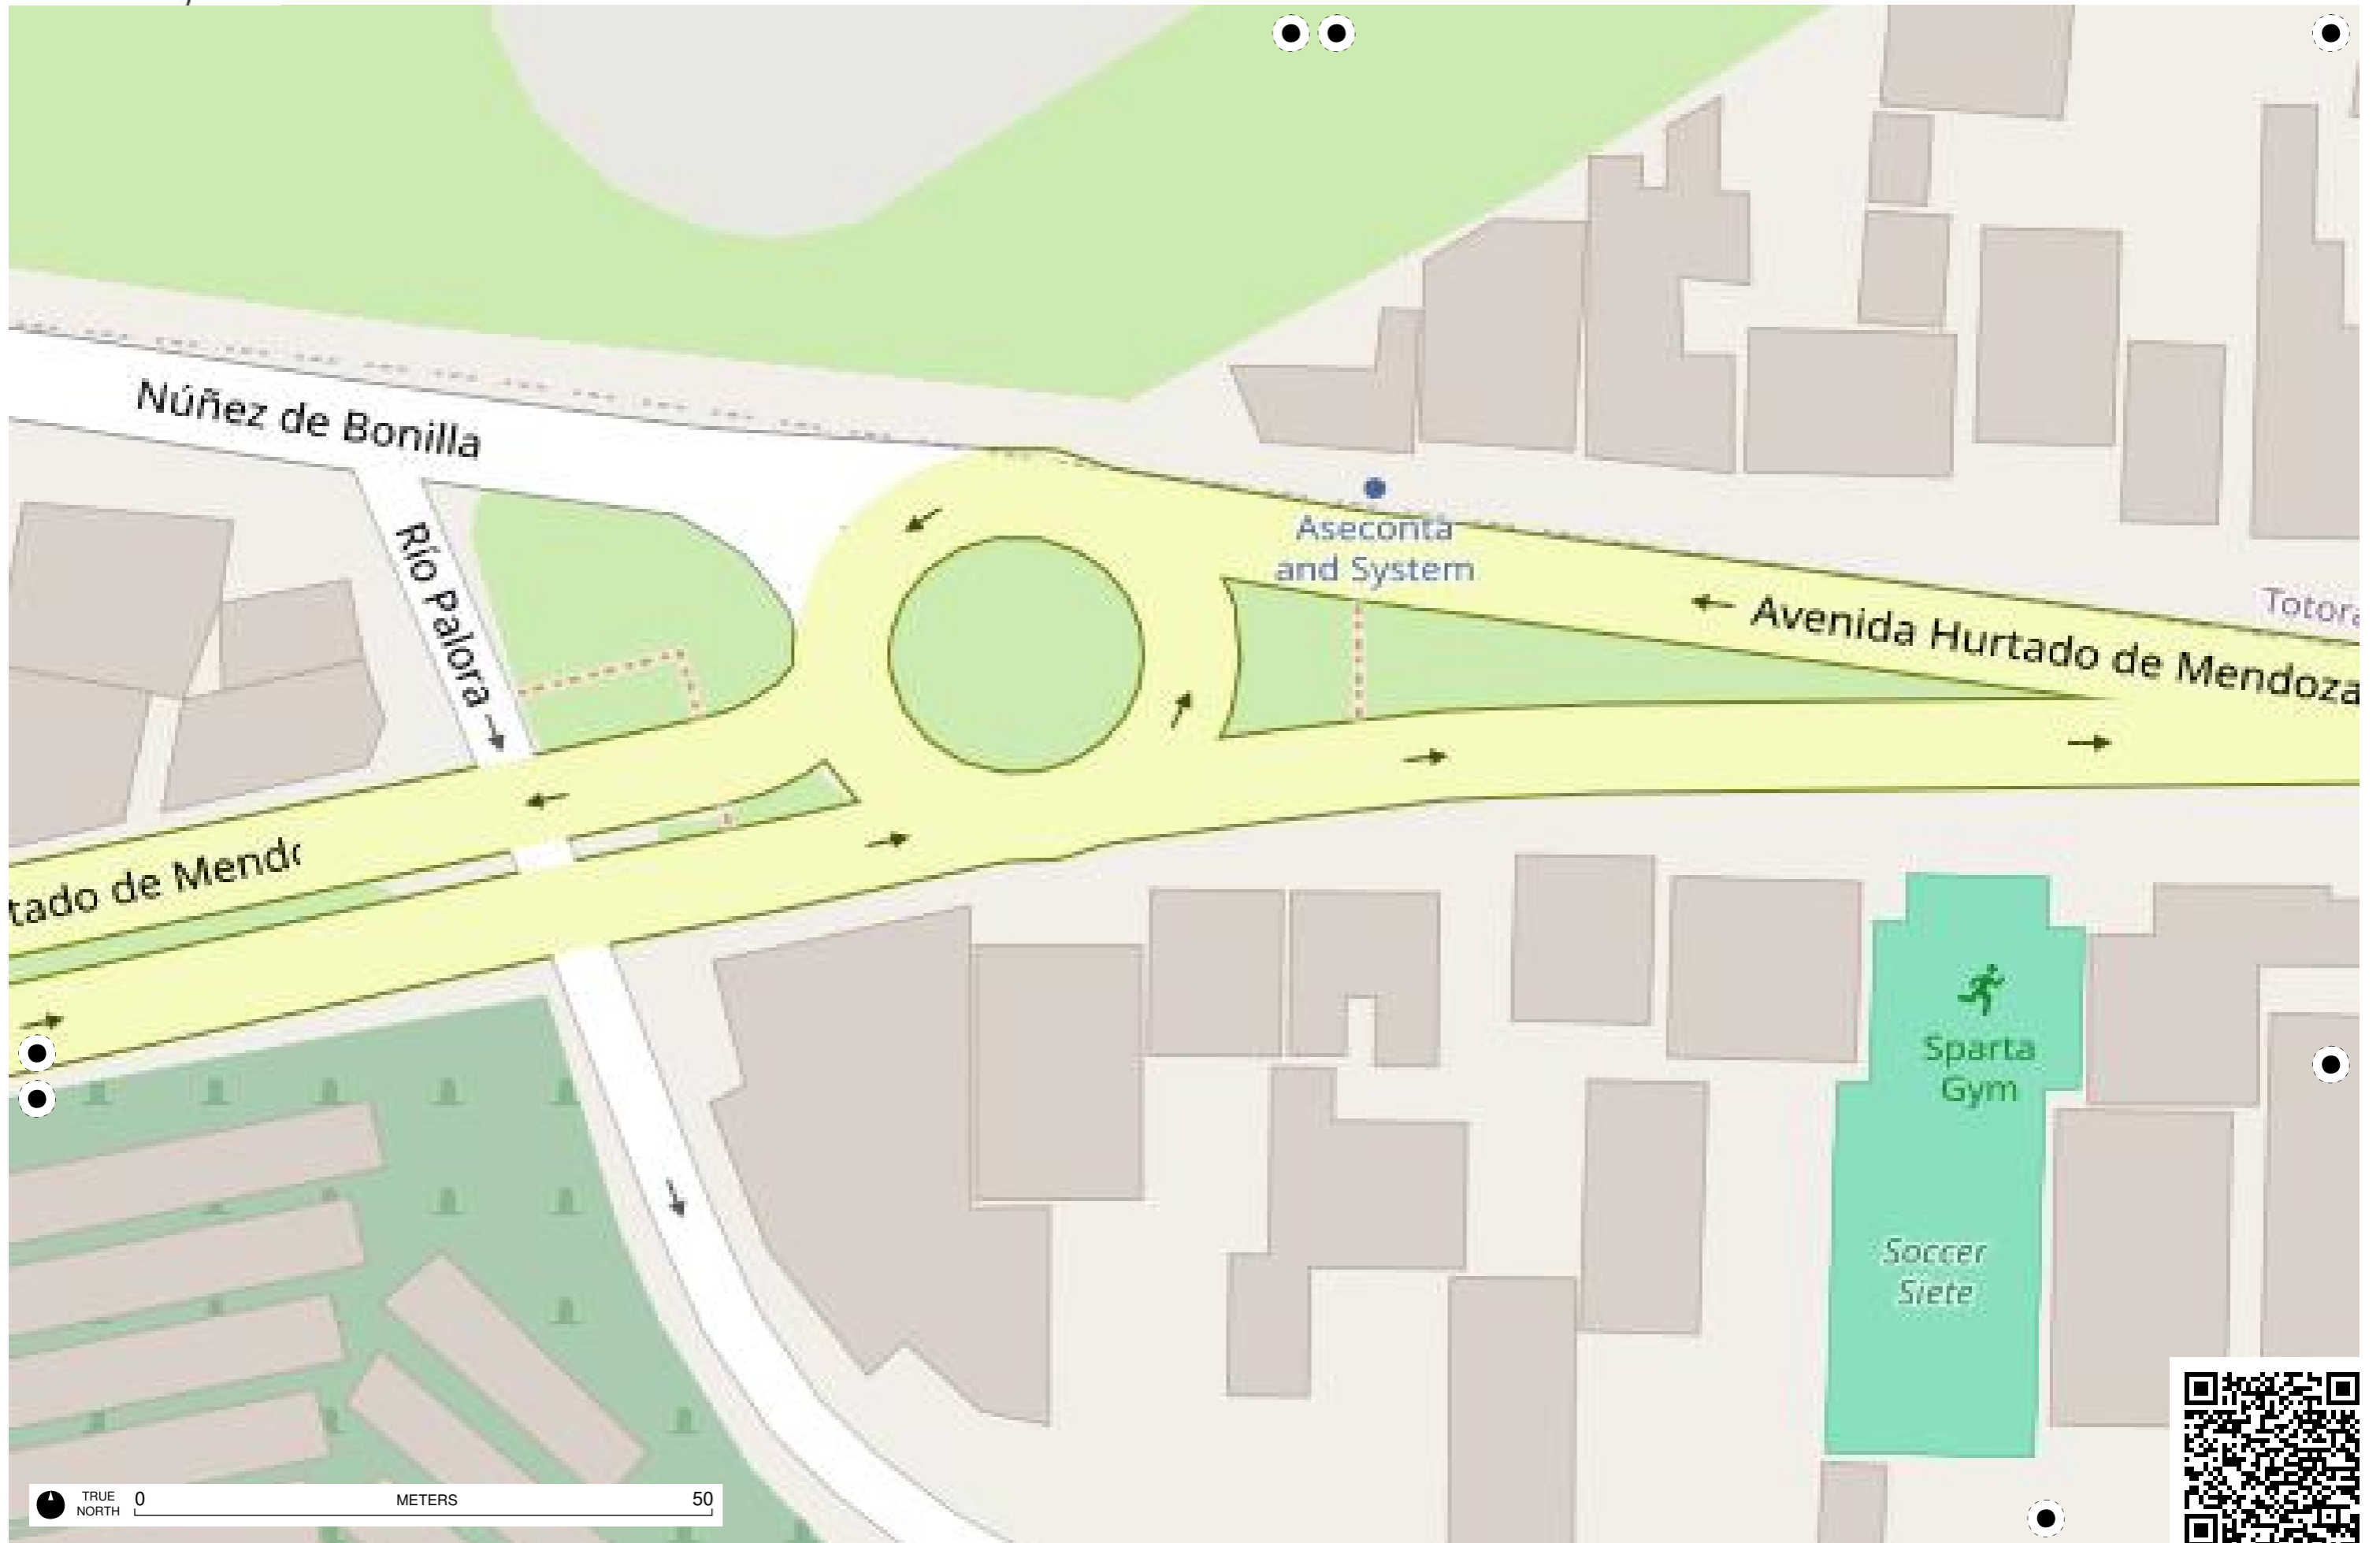

TRUE NORTH 0 METERS 50

TRUE NORTH 0 50 METERS

TRUE NORTH 0 METERS 50

TRUE NORTH 0 50 METERS

TRUE NORTH 0 METERS 50

Audio Total

TRUE NORTH 0 METERS 50

TRUE NORTH 0 METERS 50

TRUE NORTH 0 METERS 50

TRUE NORTH 0 50 METERS

TRUE NORTH 0 METERS 50

TRUE NORTH 0 METERS 50

TRUE NORTH 0 50 METERS

TRUE NORTH 0 METERS 50

Ambulancia
IESS

Circunvalación Sur