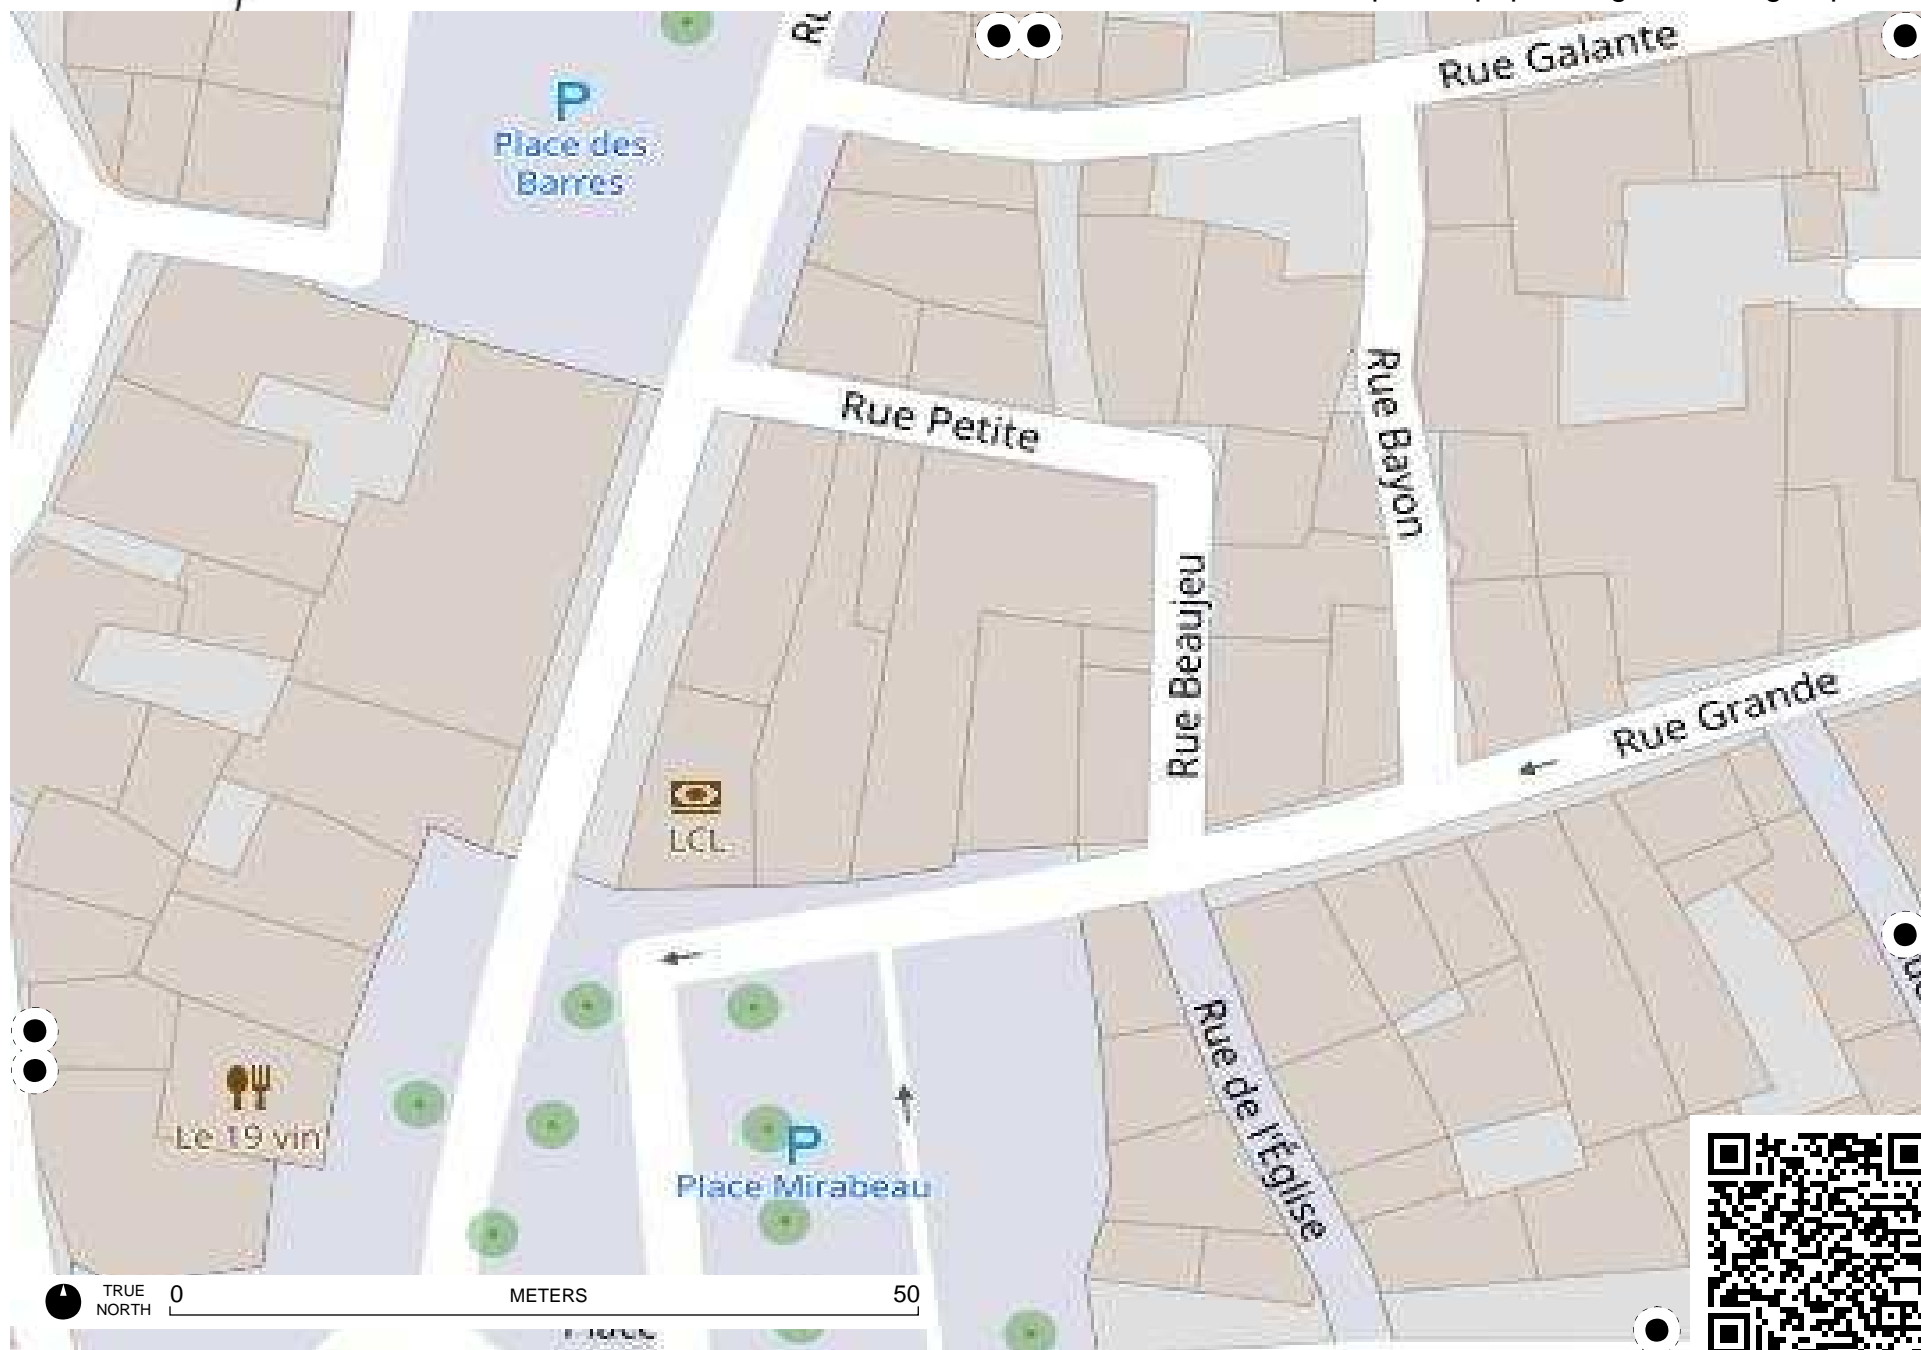

TRUE NORTH 0 METERS 50

TRUE NORTH 0 METERS 50

TRUE NORTH 0 METERS 50

/Chambost

oltaire