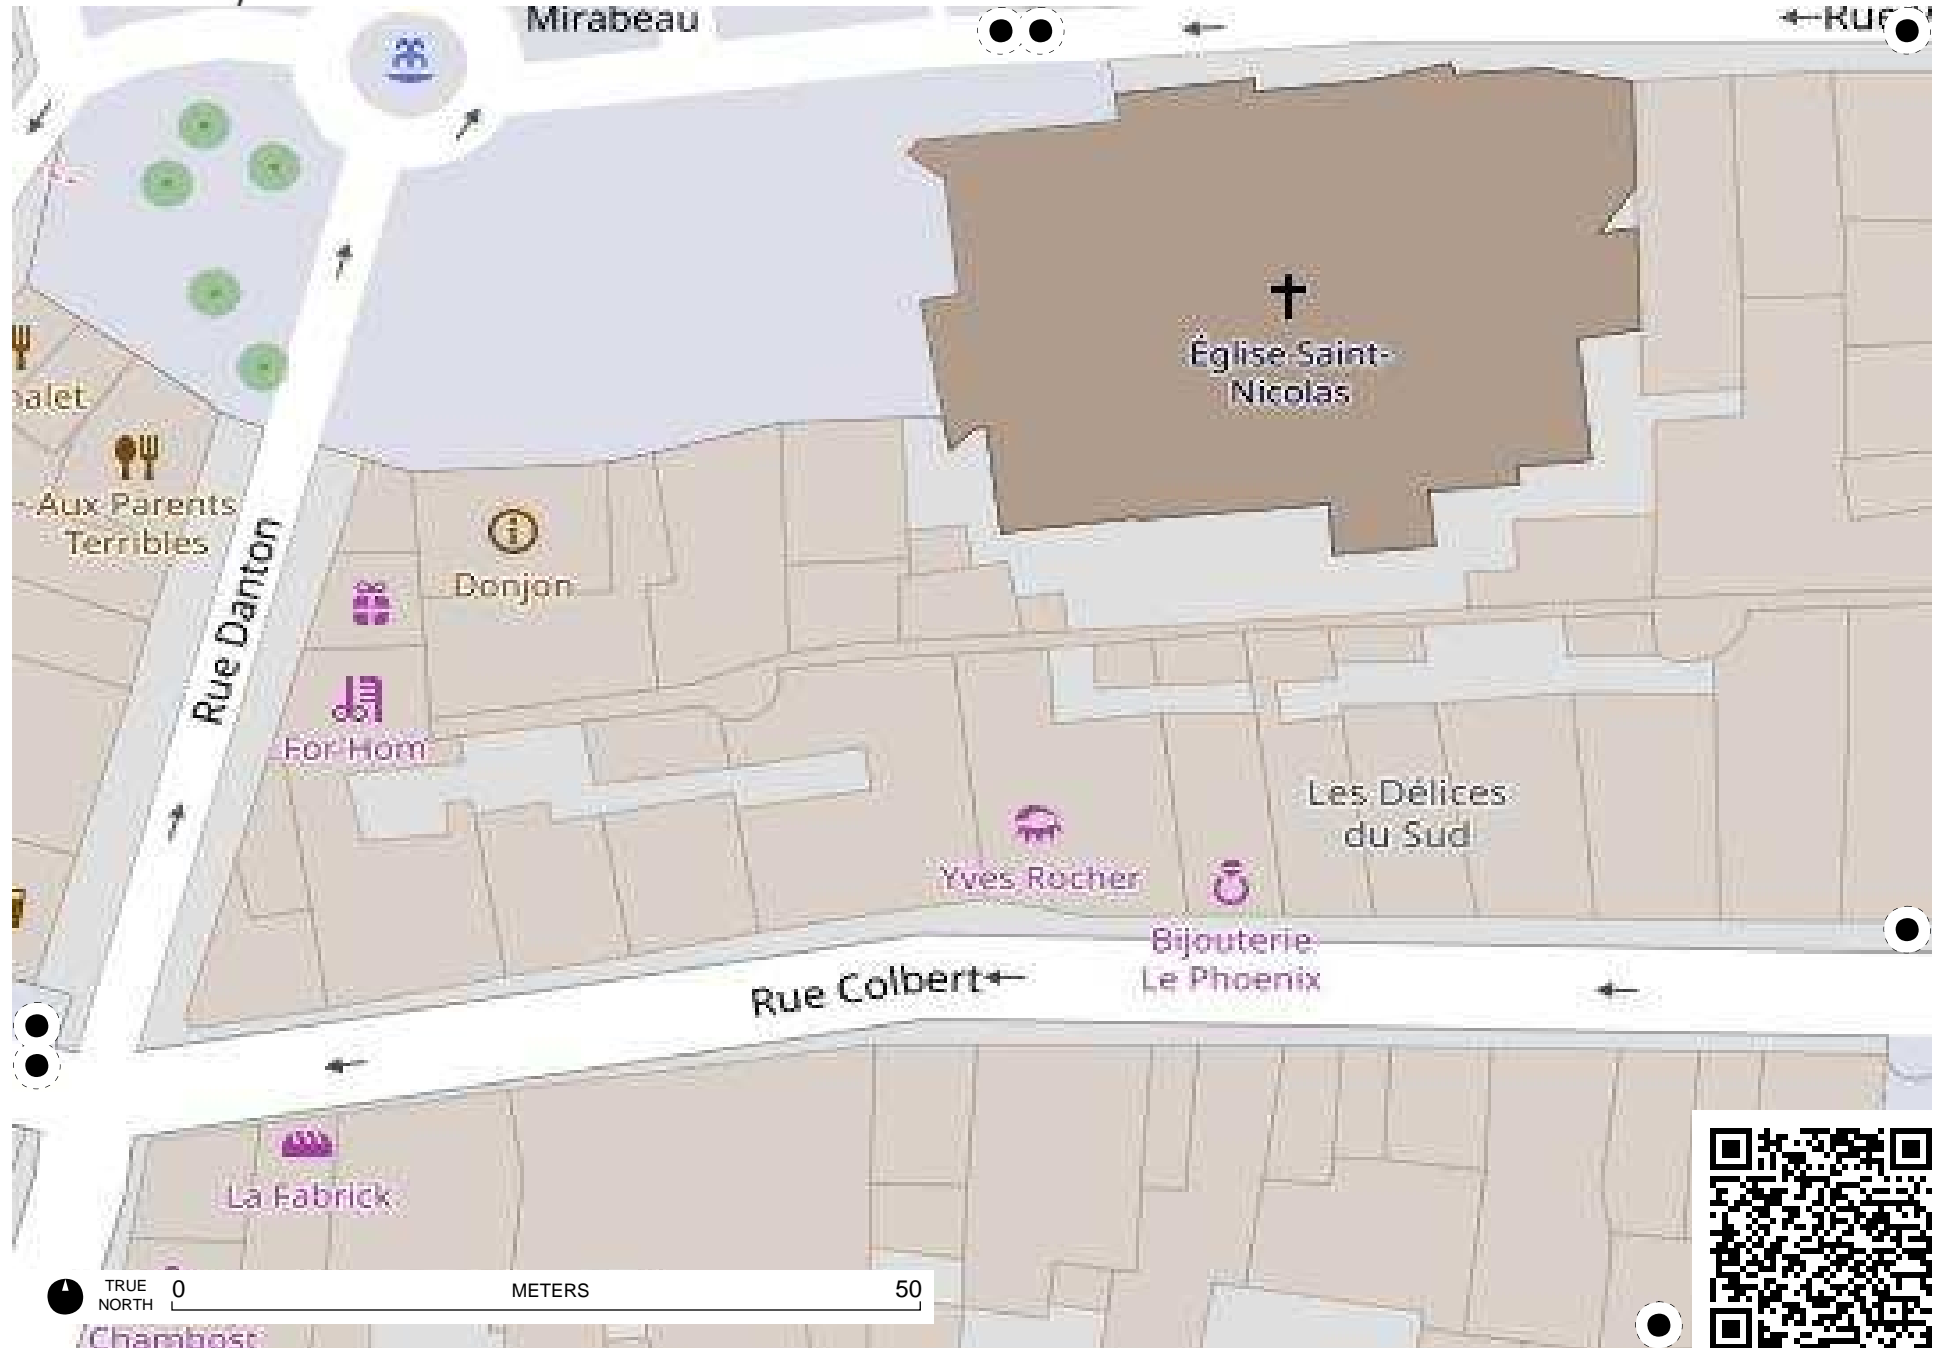

TRUE NORTH 0 METERS 50

TRUE NORTH 0 METERS 50

TRUE NORTH 0 METERS 50

/Chambost

oltaire