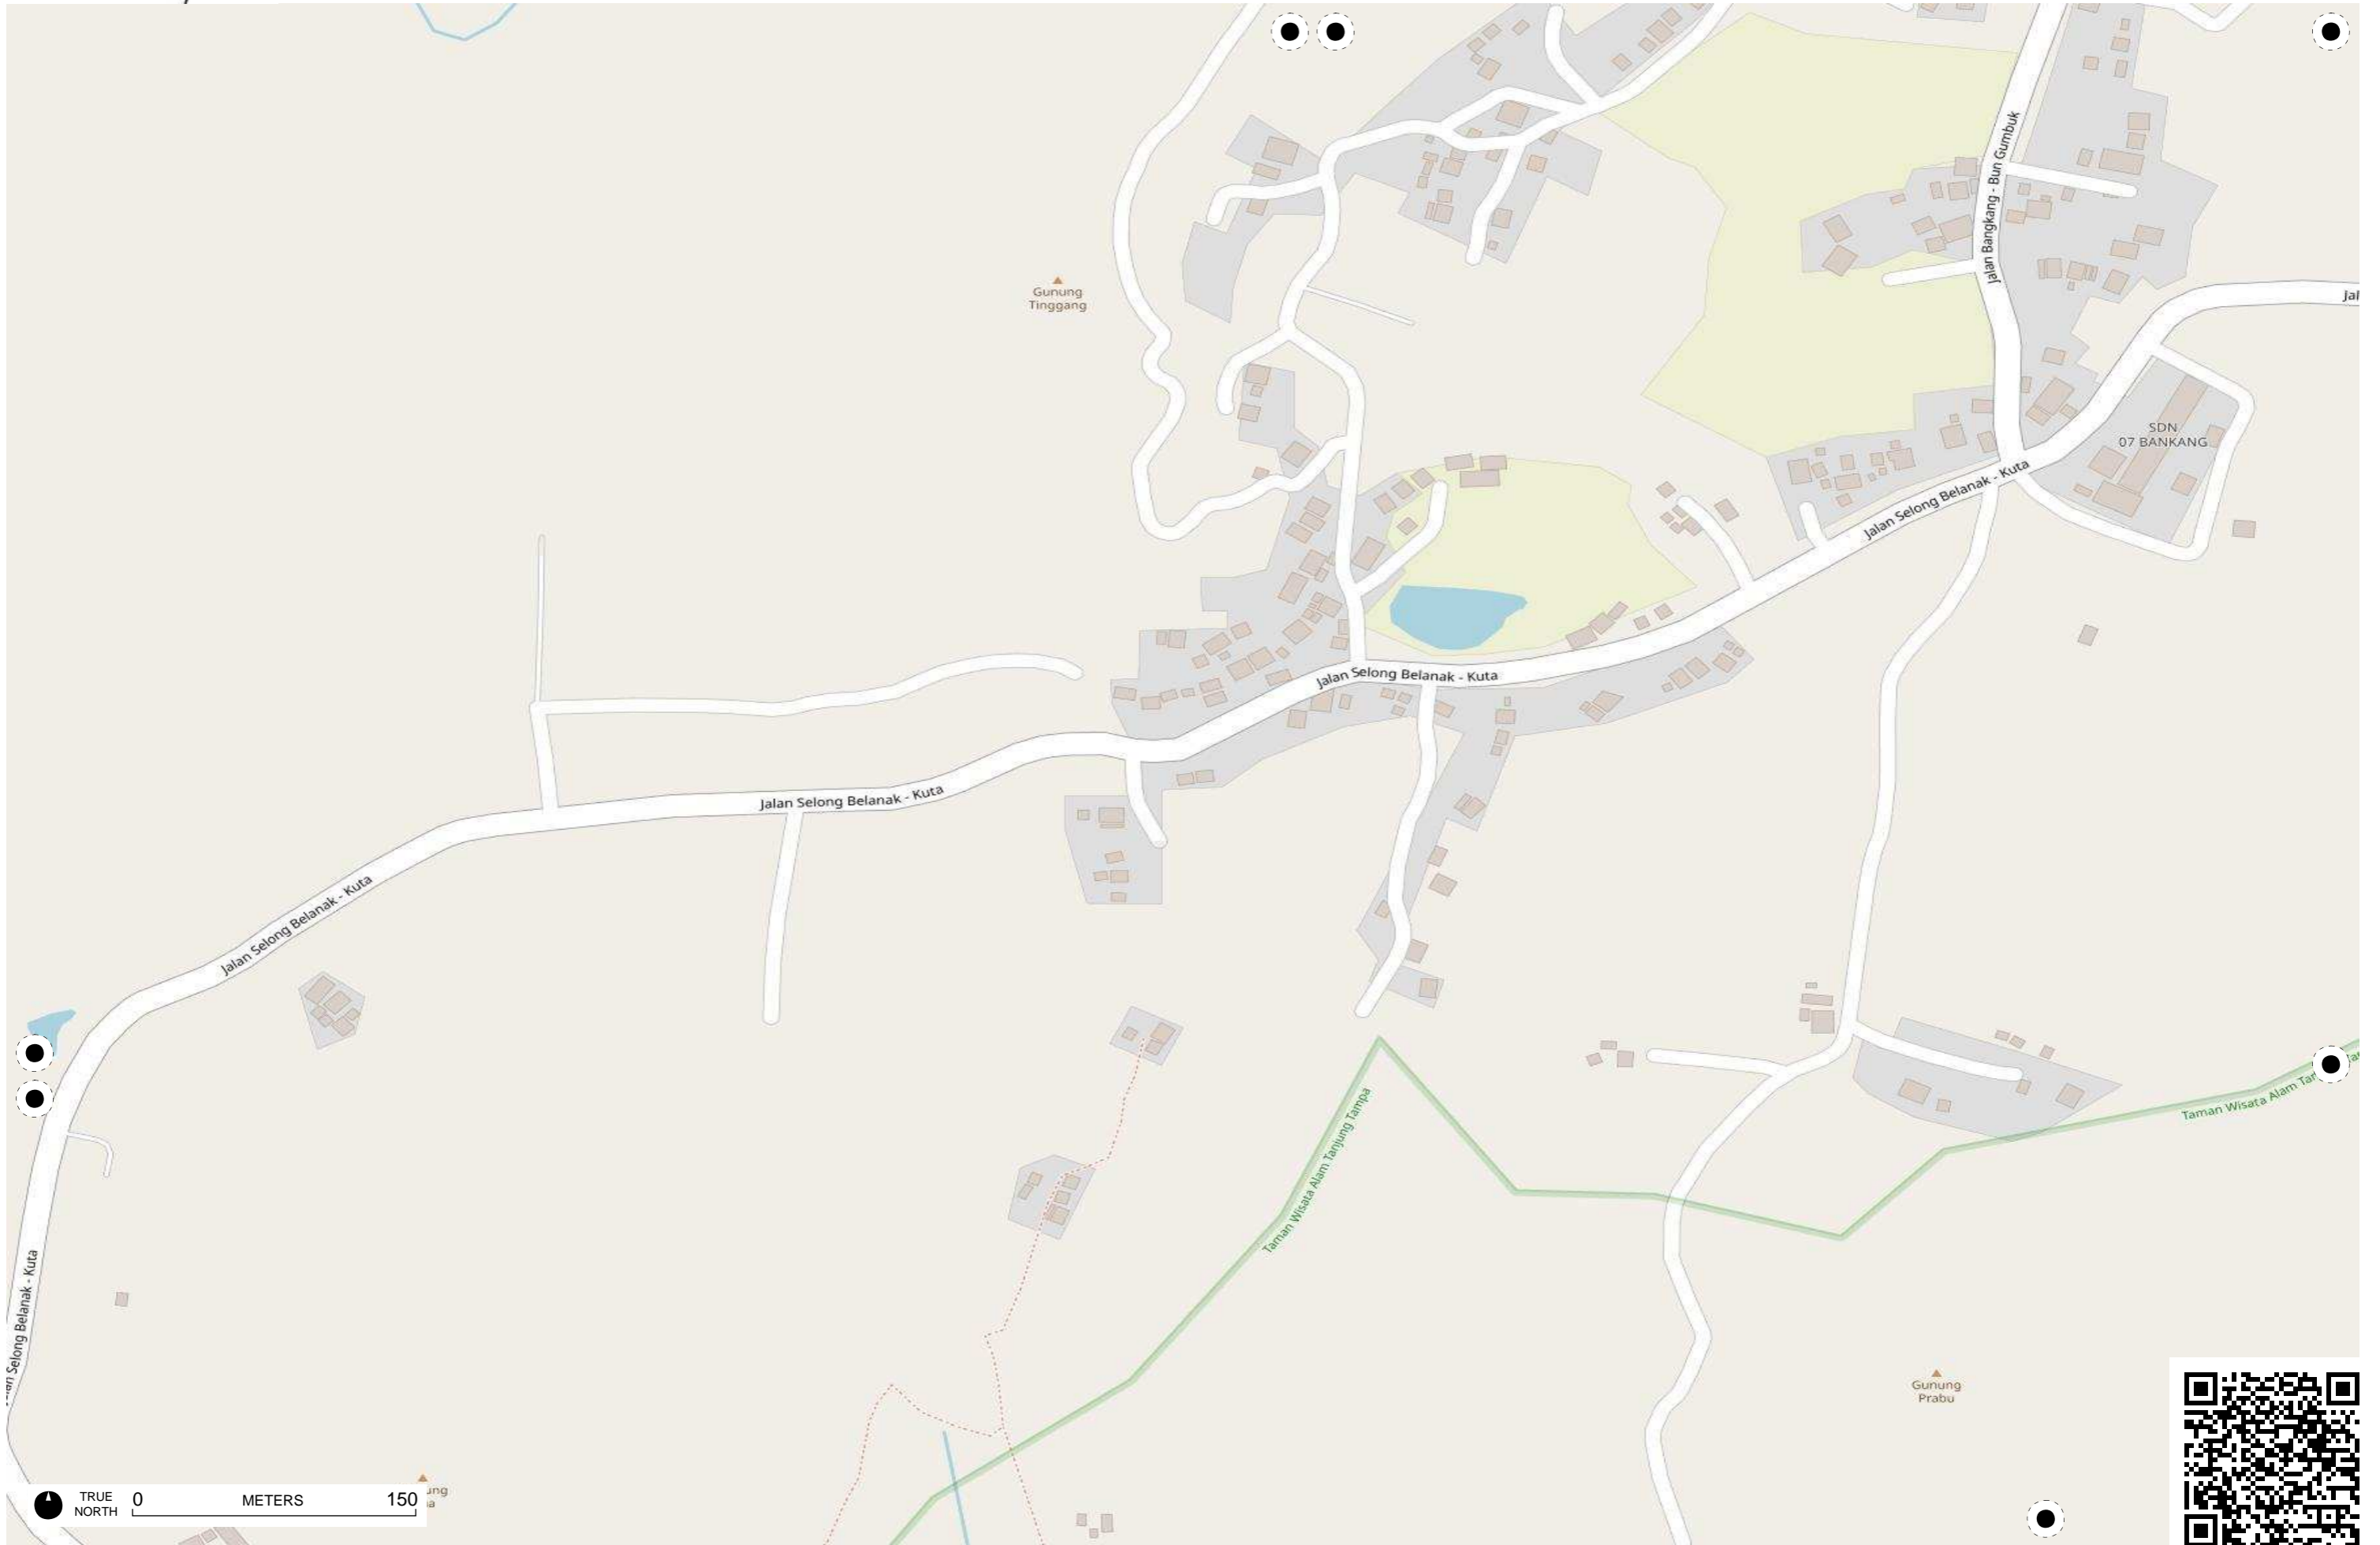

TRUE NORTH 0 150 METERS

TRUE NORTH 0 METERS 150

TRUE NORTH 0 150 METERS

TRUE NORTH 0 METERS 150

TRUE NORTH 0 METERS 150

TRUE NORTH 0 METERS 150

TRUE NORTH 0 METERS 150

TRUE NORTH 0 150 METERS

Gunung Terangga

TRUE NORTH 0 METERS 150

TRUE NORTH 0 METERS 150

Kabupaten Lombok Tengah