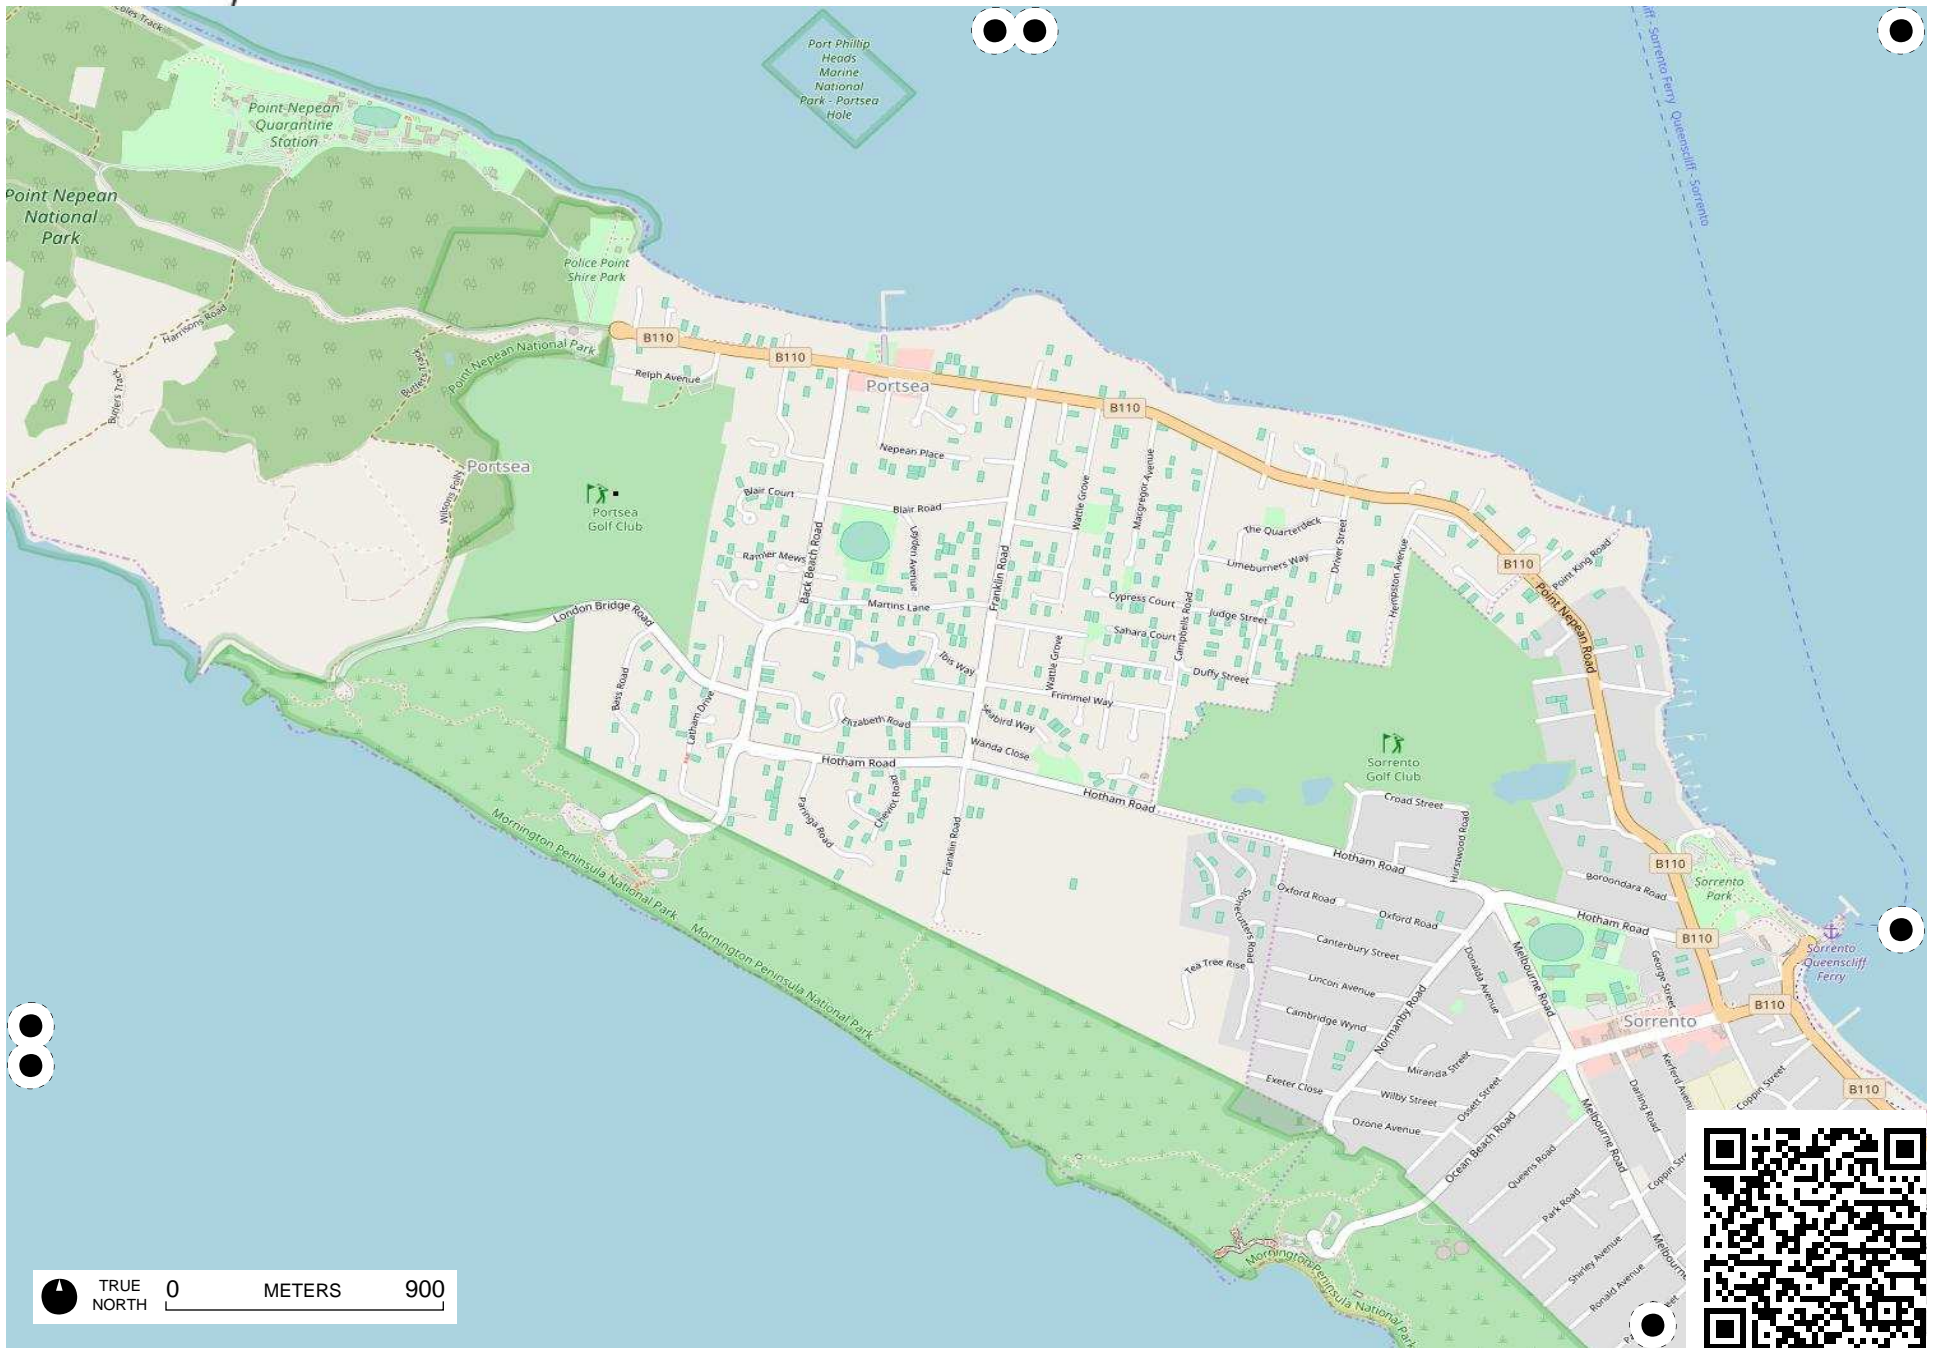

Field Papers

Location of Portsea feildwork sites
<http://fieldpapers.org/atlas/43g4caqb/A1>

TRUE NORTH 0 METERS 900