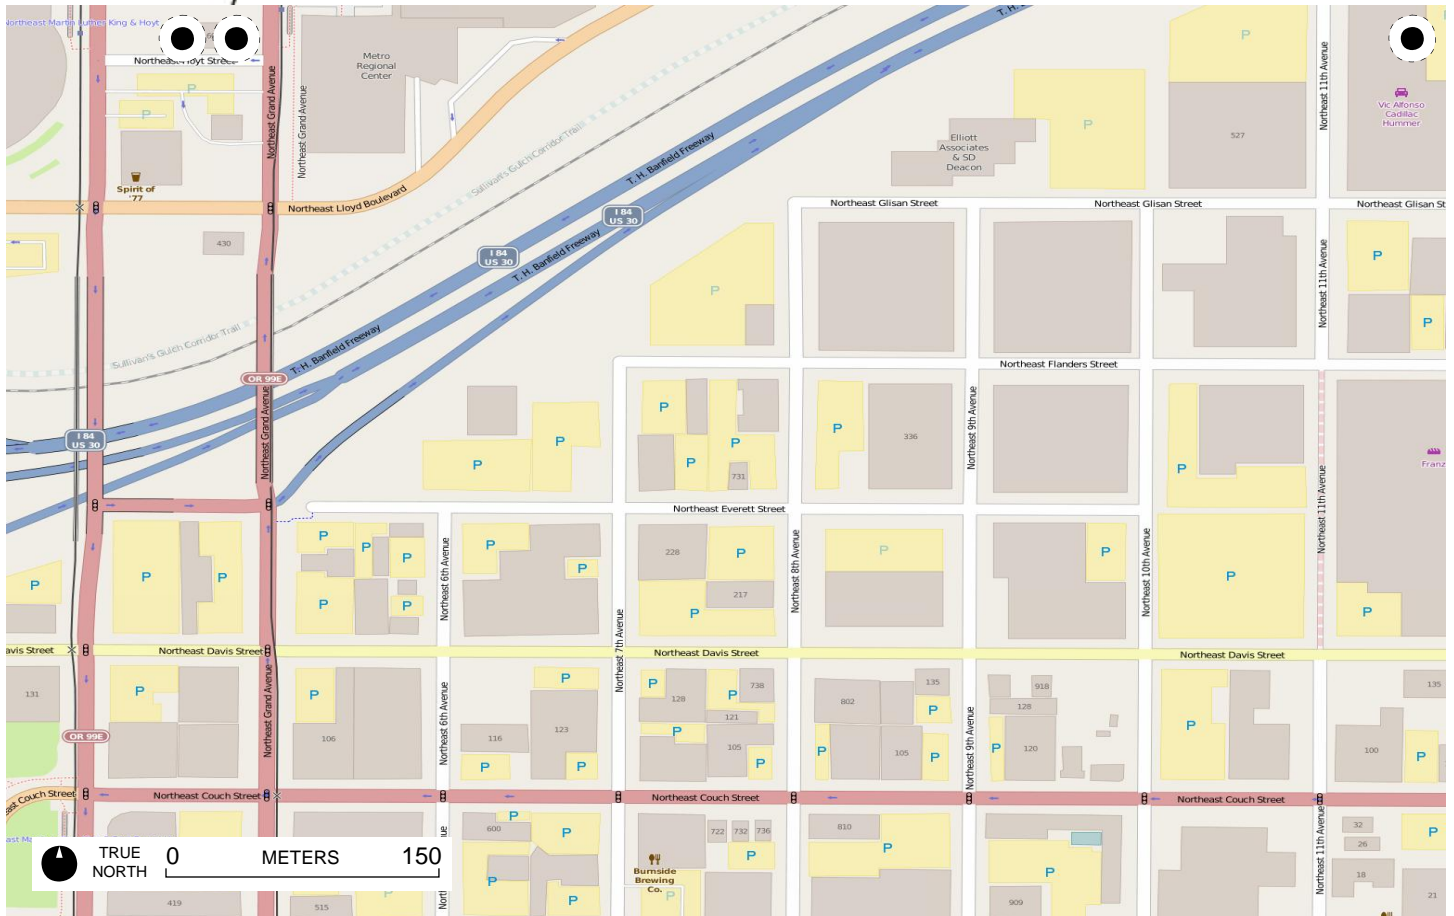

Field Papers

<http://fieldpapers.org/atlasses/42a5smdt/C2>

Mark Points of Interest (POI)

Photograph artwork and upload to either Flickr or mapillary.org

Upload marked-up notes to fieldpapers.org

Review and Map POI. Email pdx-osgeo@googlegroups.com for help editing OpenStreetMap