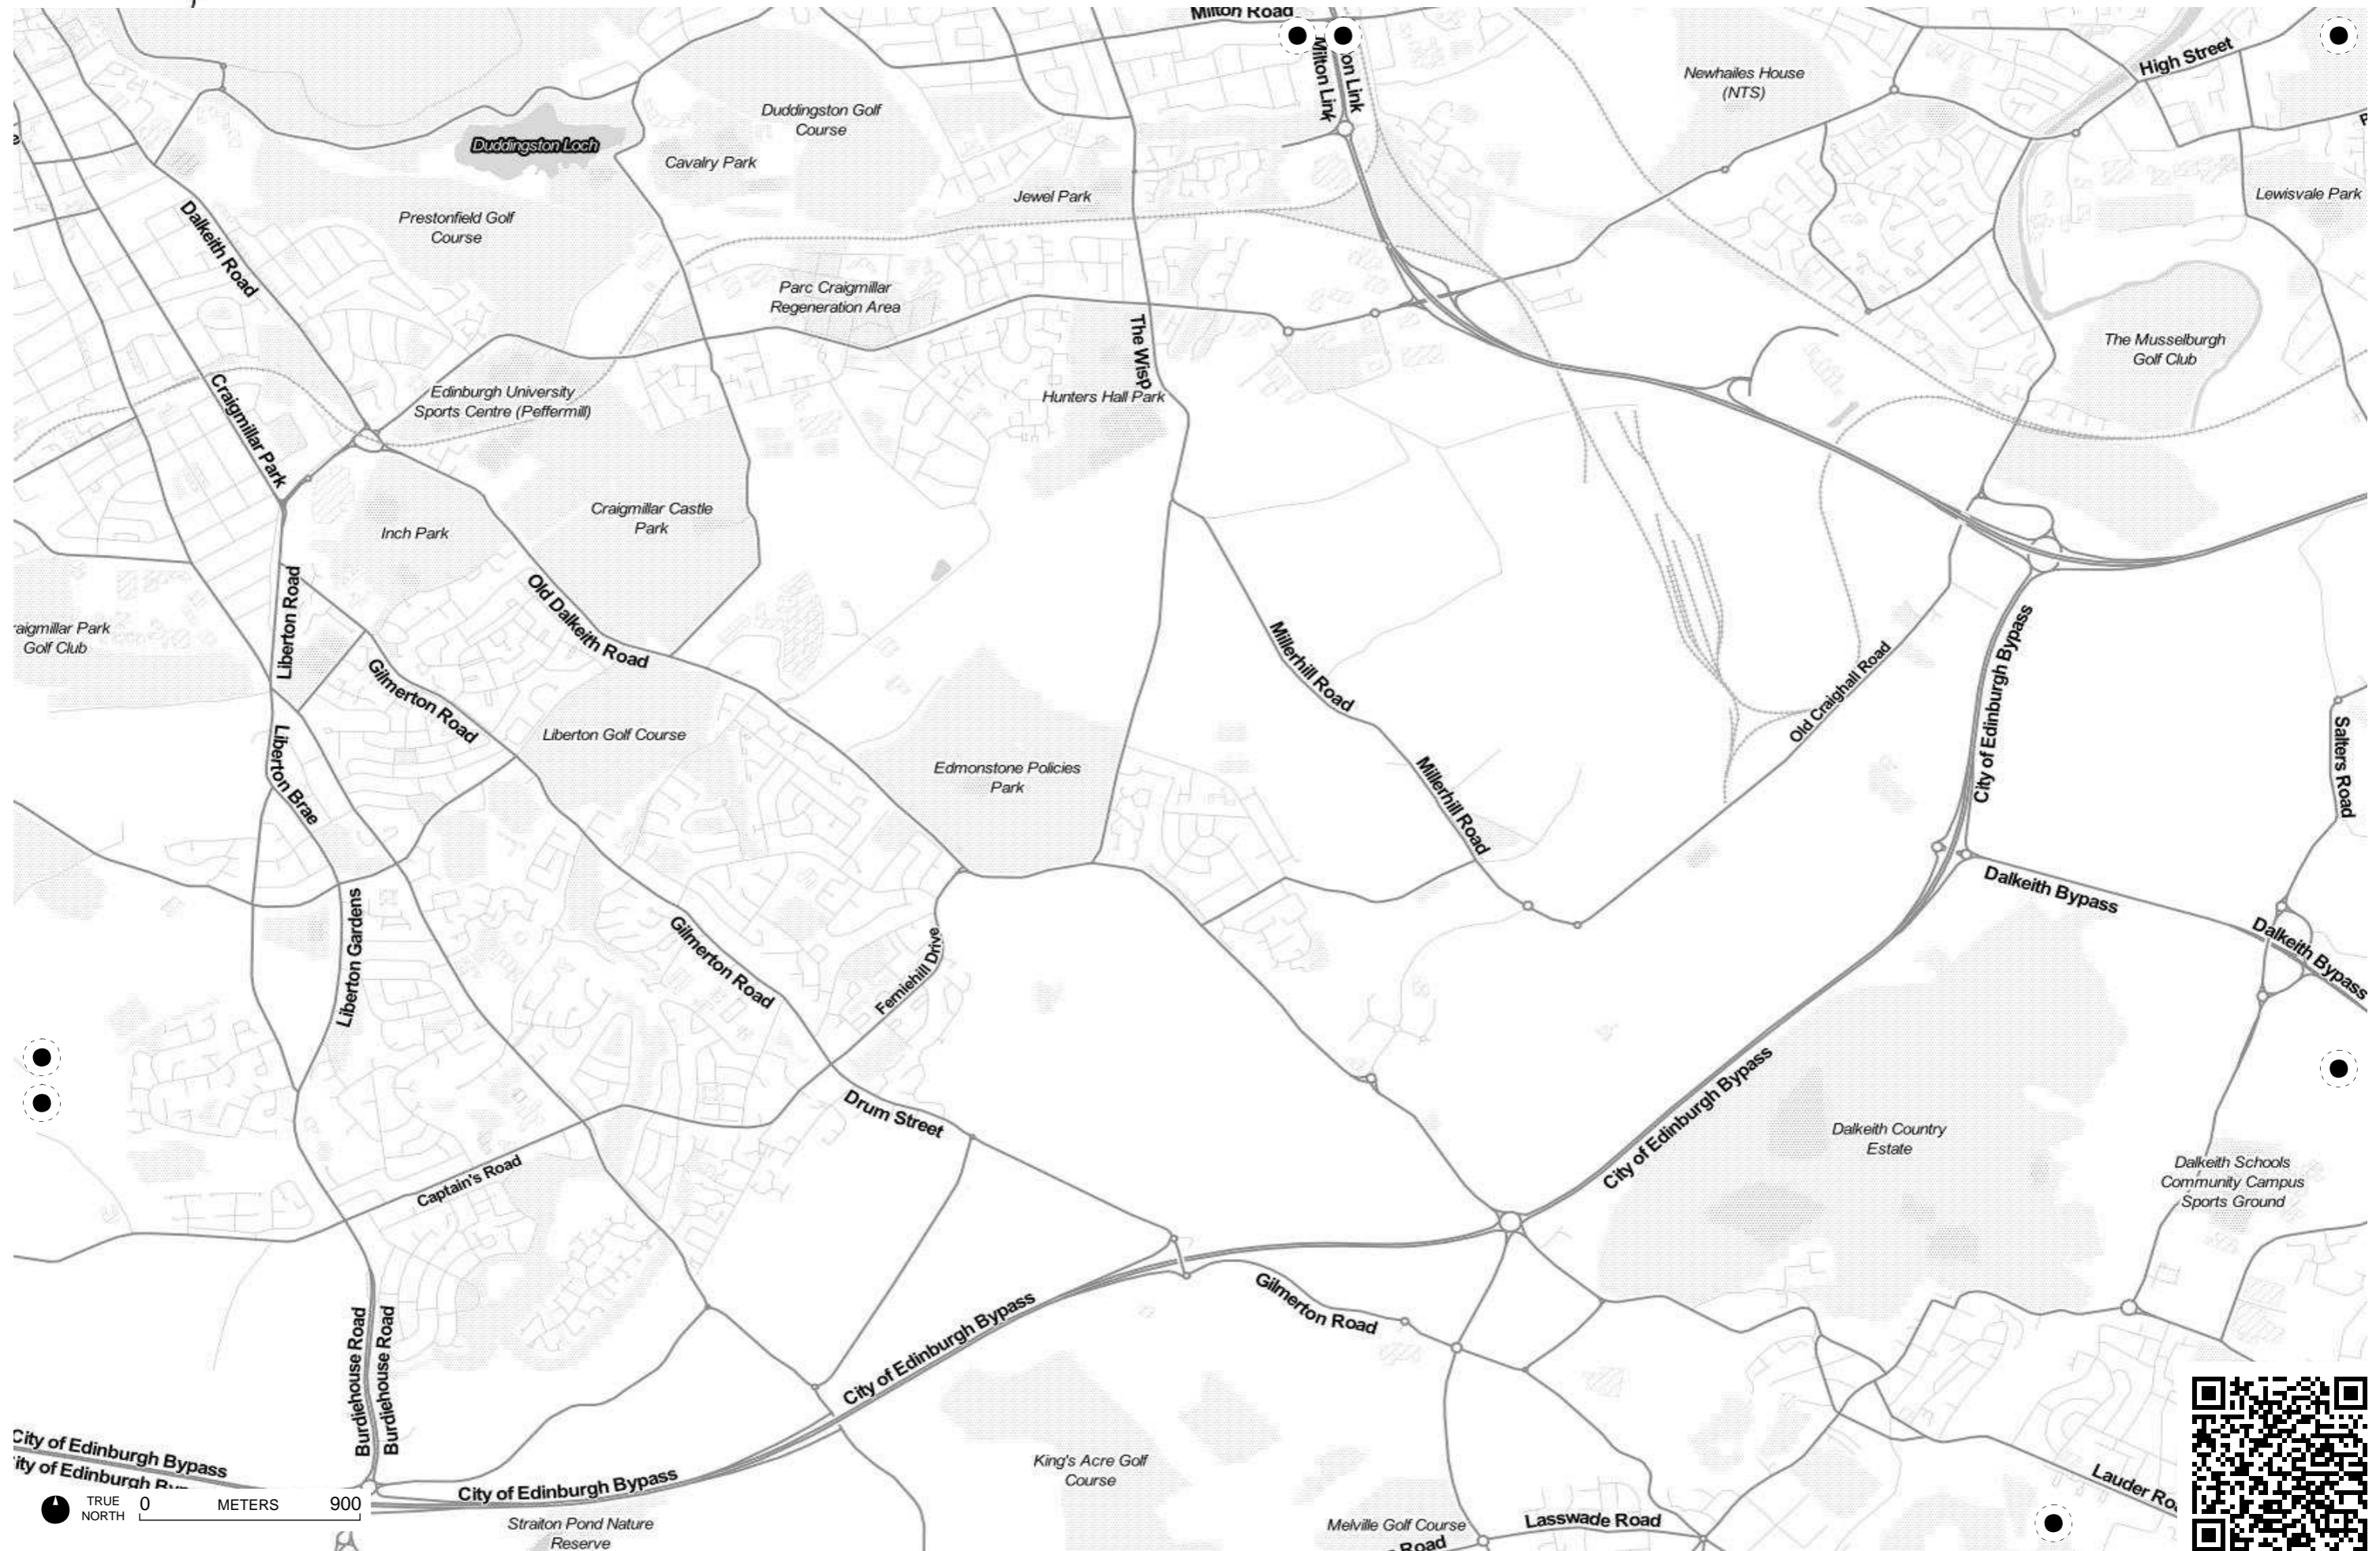

C3

TRUE NORTH 0 4 KILOMETERS

Edinburgh Links,
Royal Musselburgh Golf Course
0 900 METERS
TRUE NORTH

TRUE NORTH 0 METERS 900

City of Edinburgh Bypass
City of Edinburgh Bypass
TRUE NORTH 0 METERS 900

TRUE NORTH 0 METERS 900

TRUE NORTH 0 METERS 900

TRUE NORTH 0 METERS 900

TRUE NORTH 0 METERS 900