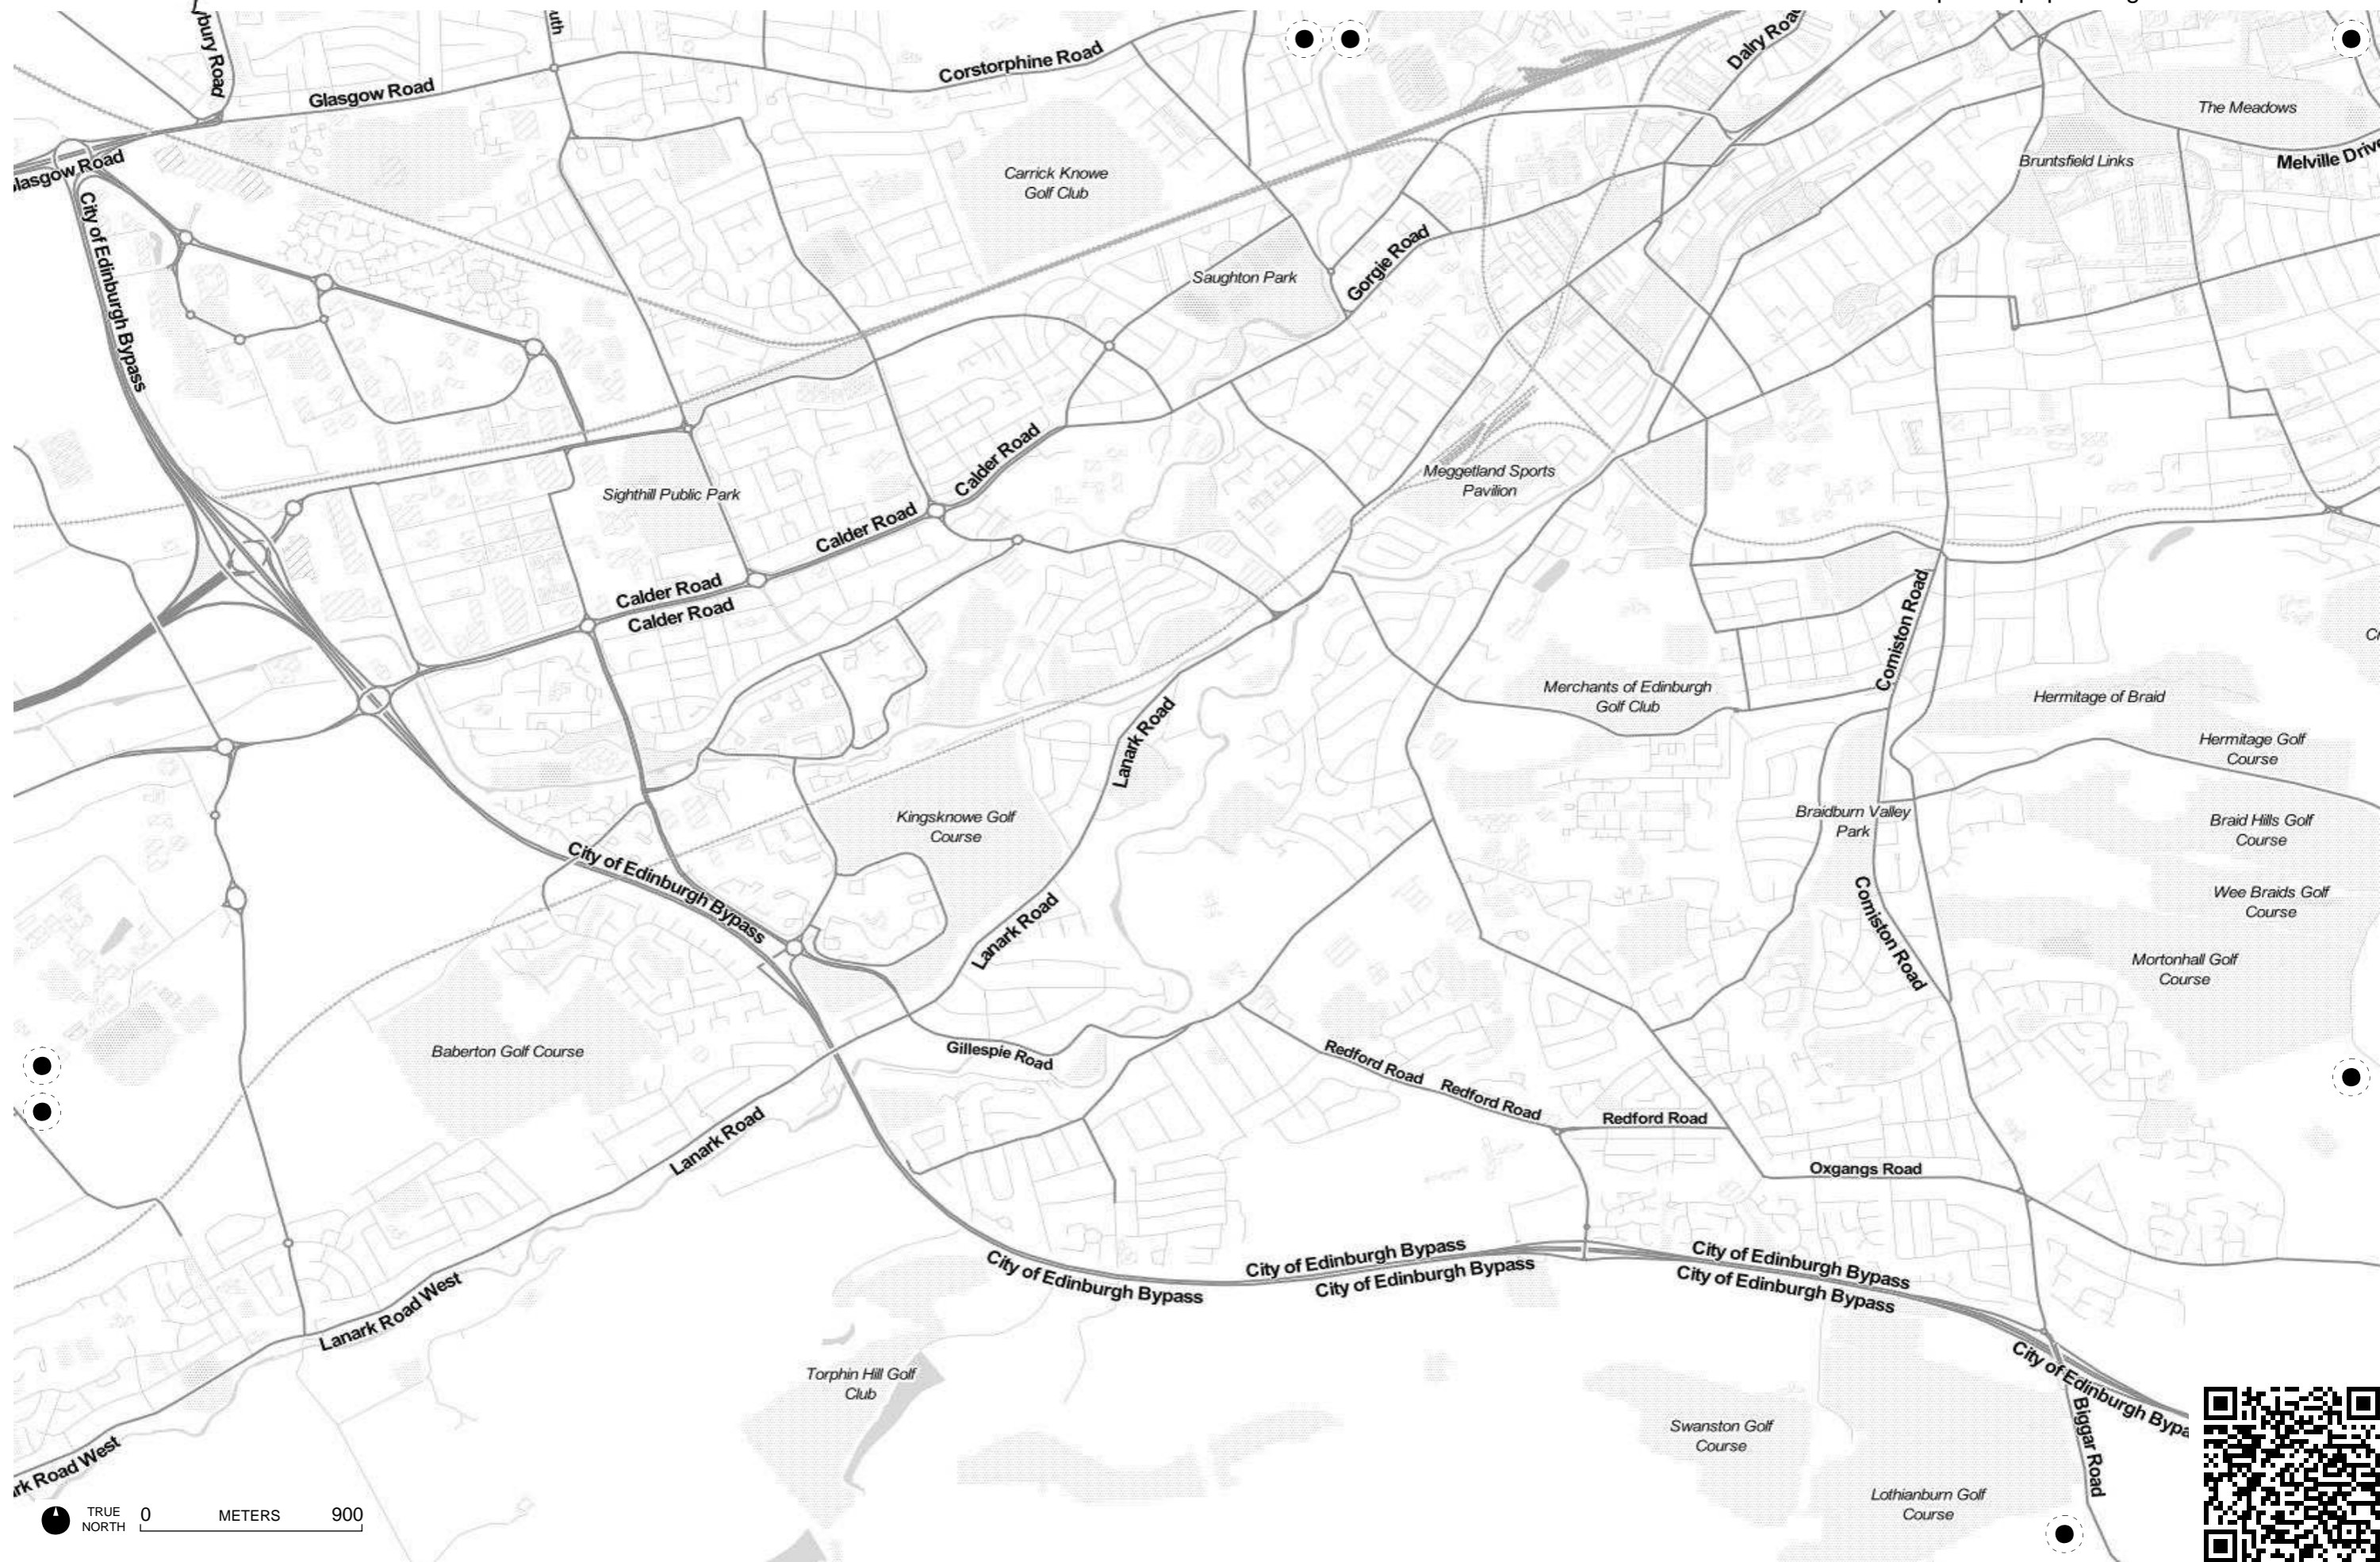

C3

TRUE NORTH 0 4 KILOMETERS

Edinburgh Links,
Royal Musselburgh Golf Course
0 900 METERS
TRUE NORTH

TRUE NORTH 0 METERS 900

City of Edinburgh Bypass
City of Edinburgh Bypass
TRUE NORTH 0 METERS 900

TRUE NORTH 0 METERS 900

TRUE NORTH 0 METERS 900

TRUE NORTH 0 METERS 900

TRUE NORTH 0 METERS 900