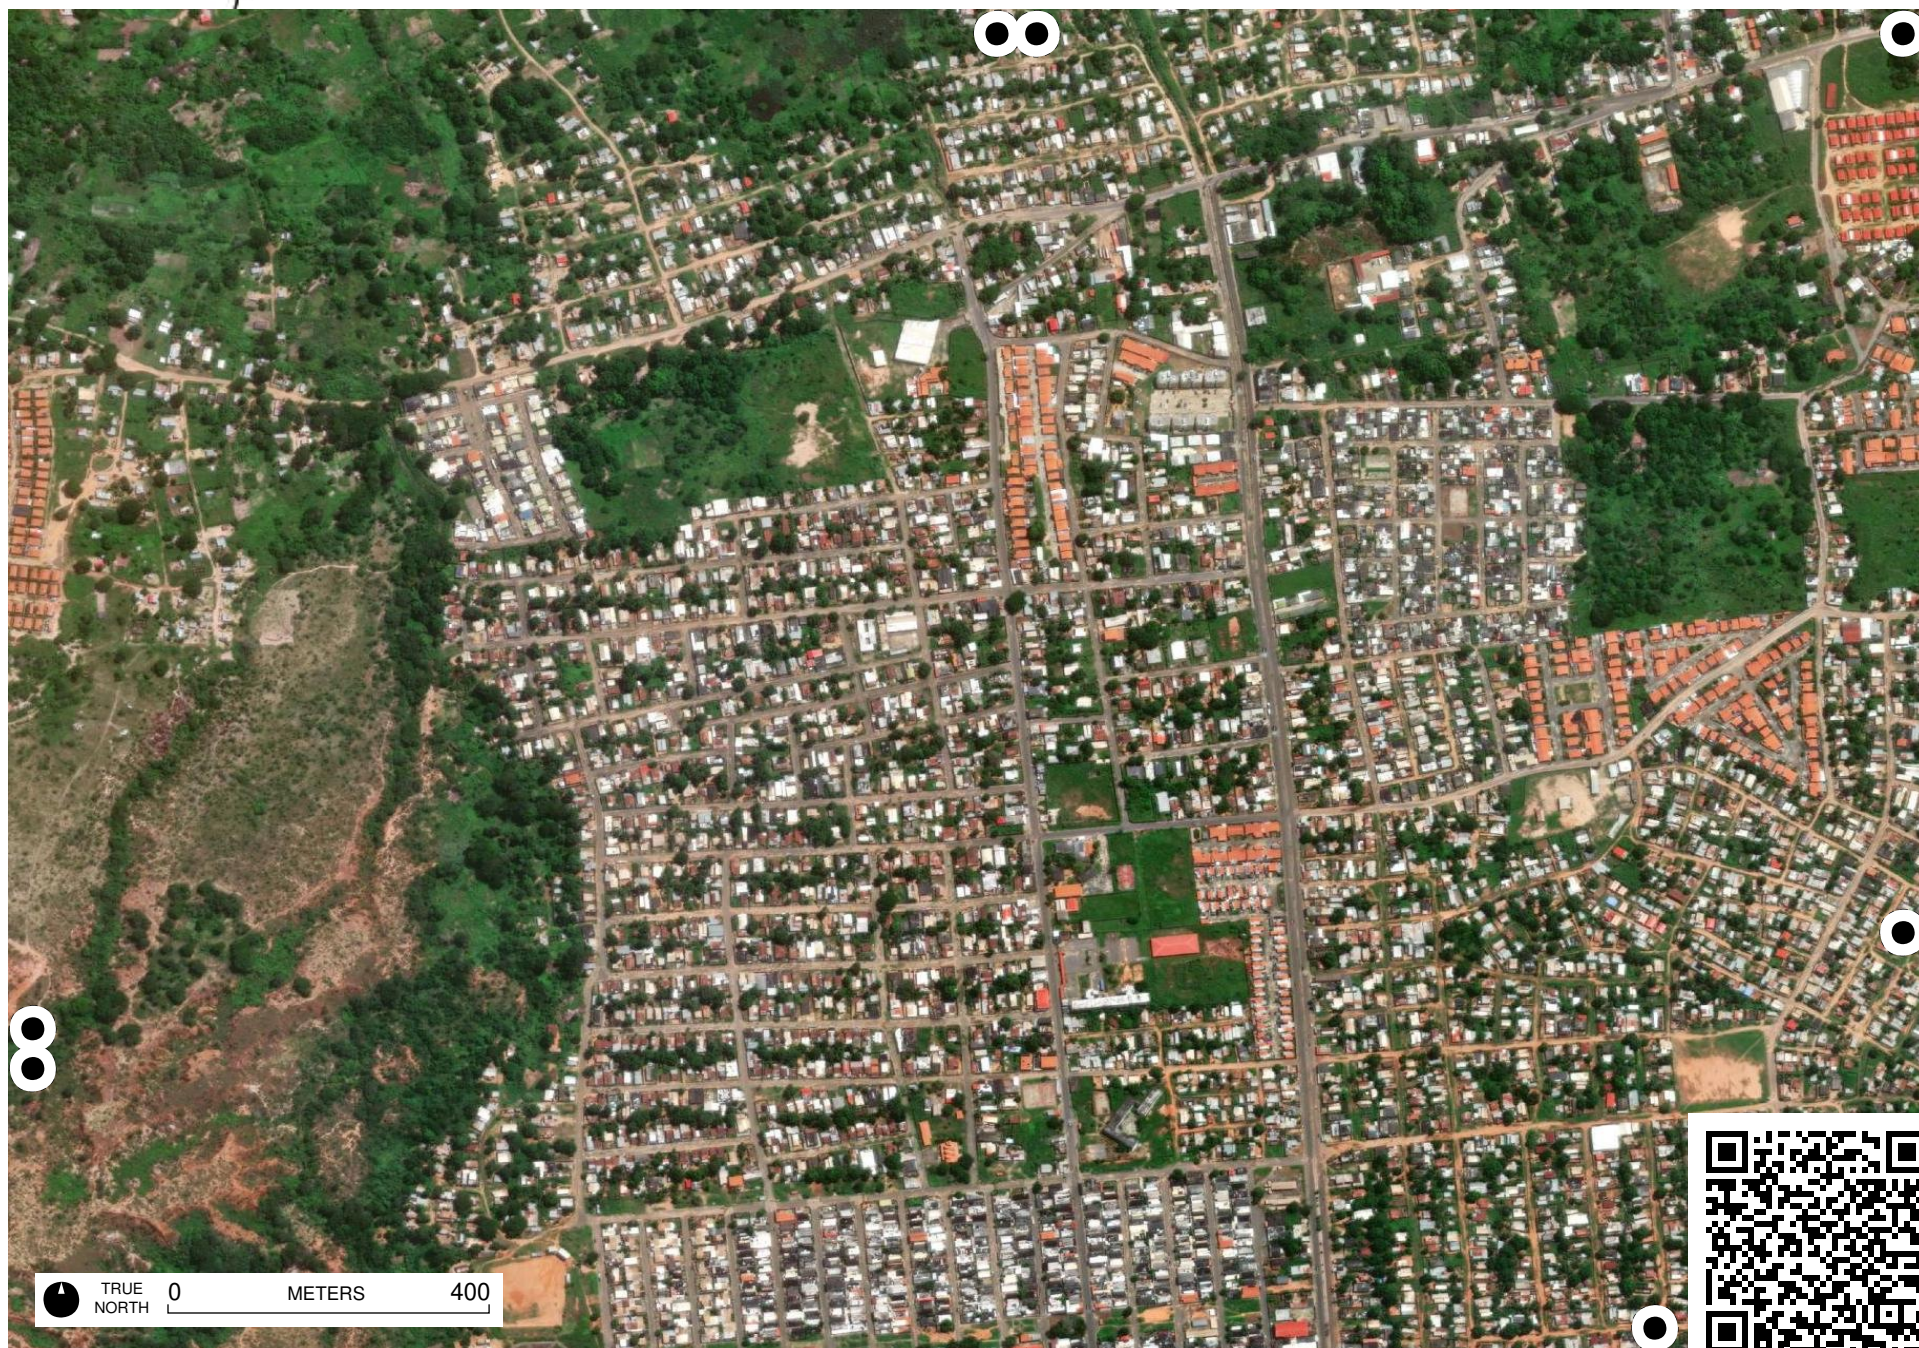

TRUE NORTH 0 METERS 400

Field Papers

Municipio Angostura Del Orinoco
<https://fieldpapers.org/atlas/40si93p5/B3>

TRUE NORTH 0 METERS 400

TRUE NORTH 0 METERS 400

TRUE NORTH 0 METERS 400

TRUE NORTH 0 METERS 400

TRUE NORTH 0 METERS 400

Field Papers

Municipio Angostura Del Orinoco
<https://fieldpapers.org/atlas/40si93p5/C7>

TRUE NORTH 0 METERS 400

TRUE NORTH 0 METERS 400

Field Papers

Municipio Angostura Del Orinoco
<https://fieldpapers.org/atlases/40si93p5/D3>

TRUE NORTH 0 METERS 400

Field Papers

Municipio Angostura Del Orinoco
<https://fieldpapers.org/atlas/40si93p5/D4>

TRUE NORTH 0 METERS 400

TRUE NORTH 0 METERS 400

Field Papers

Municipio Angostura Del Orinoco
<https://fieldpapers.org/atlas/40si93p5/E1>

TRUE NORTH 0 METERS 400

TRUE NORTH 0 METERS 400

TRUE NORTH 0 METERS 400

Field Papers

Municipio Angostura Del Orinoco
<https://fieldpapers.org/atlas/40si93p5/E6>

Field Papers

Municipio Angostura Del Orinoco
<https://fieldpapers.org/atlas/40si93p5/E7>