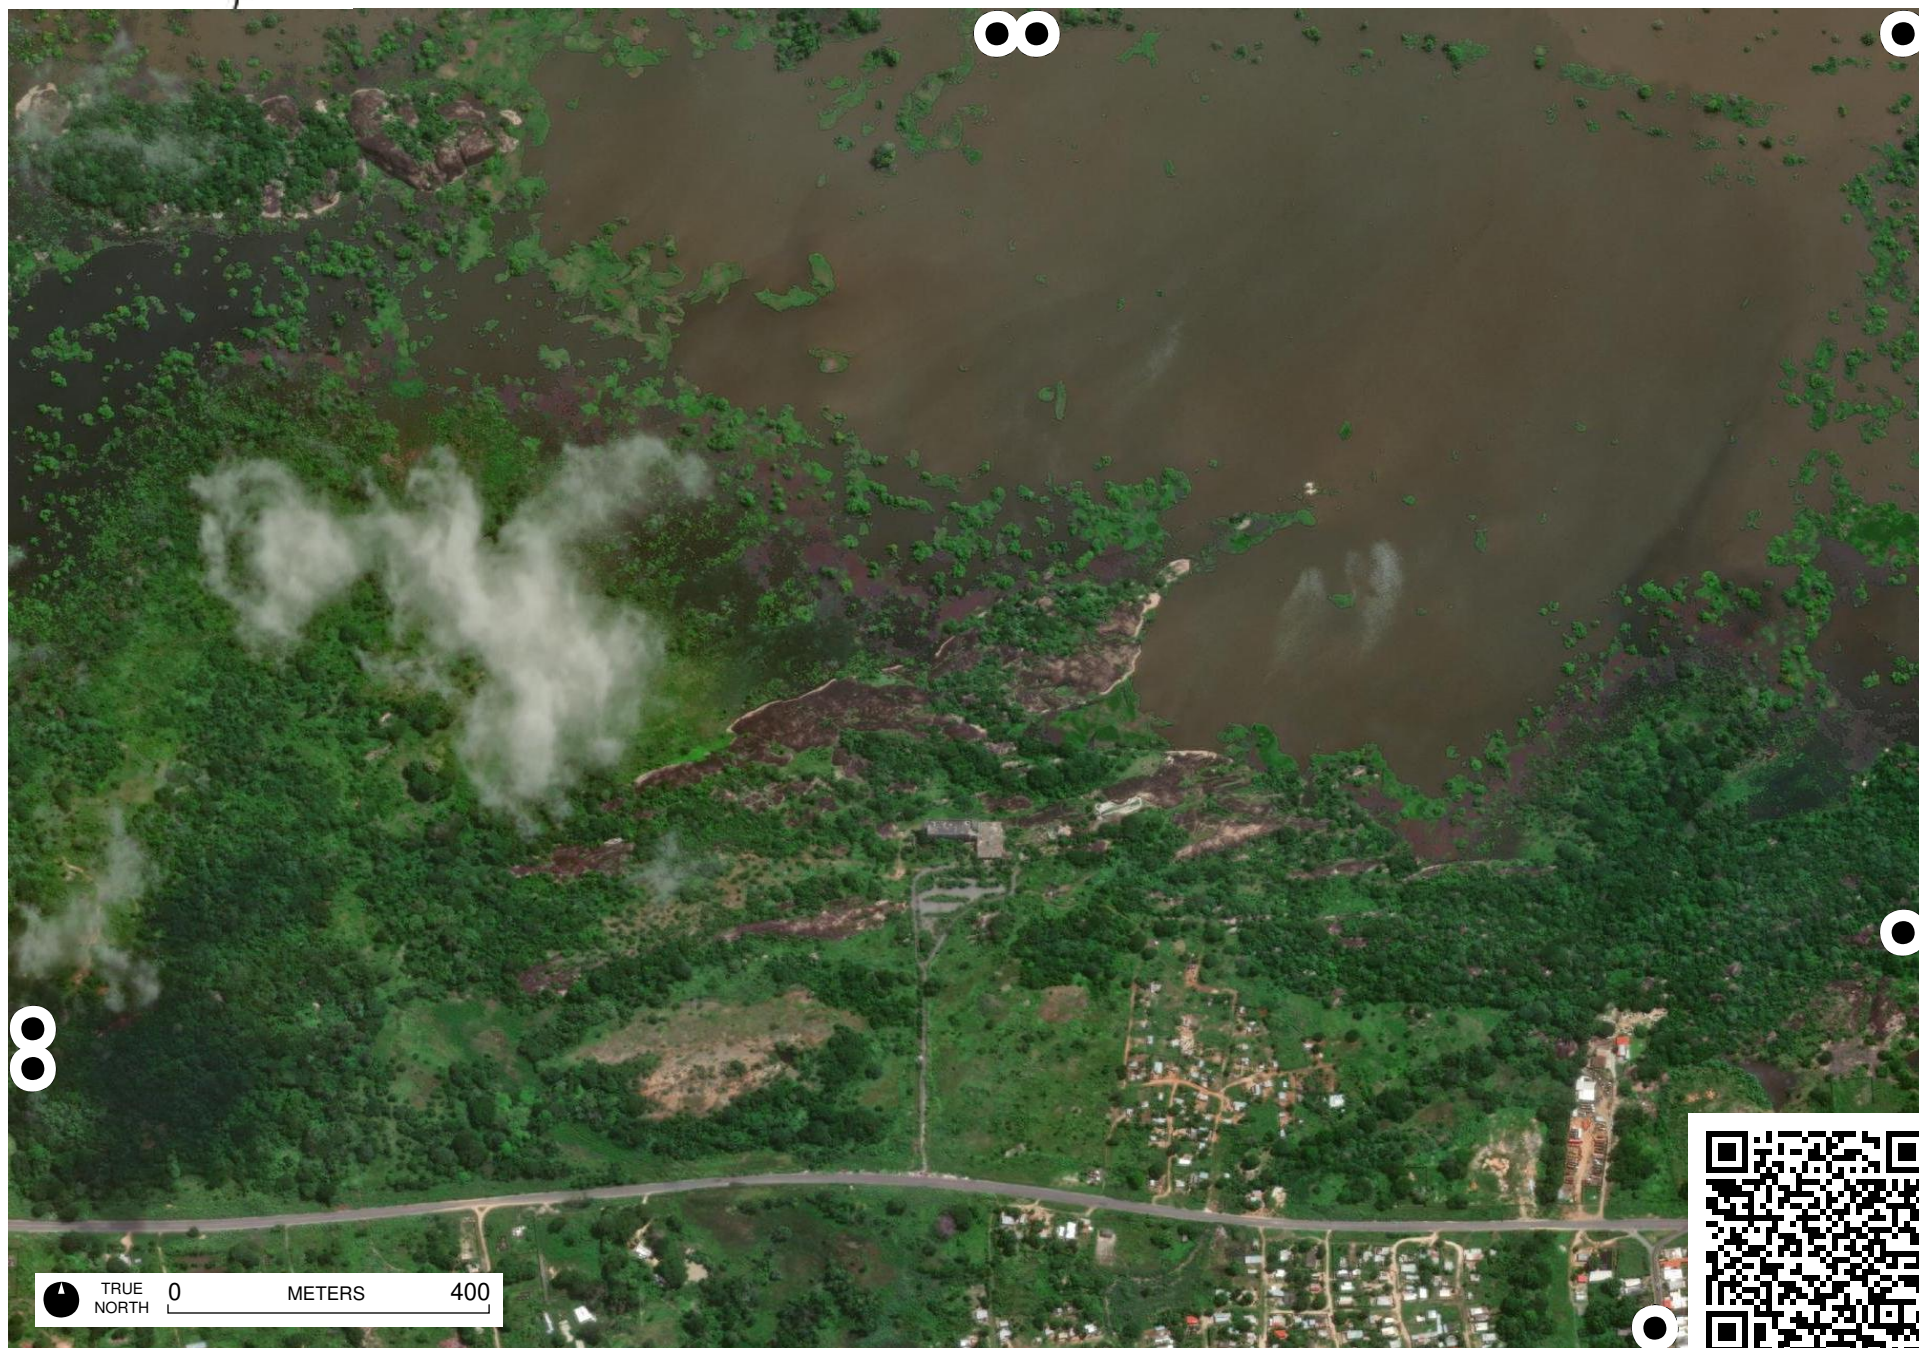

TRUE NORTH 0 METERS 400

Field Papers

Municipio Angostura Del Orinoco
<https://fieldpapers.org/atlas/40si93p5/B3>

TRUE NORTH 0 METERS 400

TRUE NORTH 0 METERS 400

TRUE NORTH 0 METERS 400

TRUE NORTH 0 METERS 400