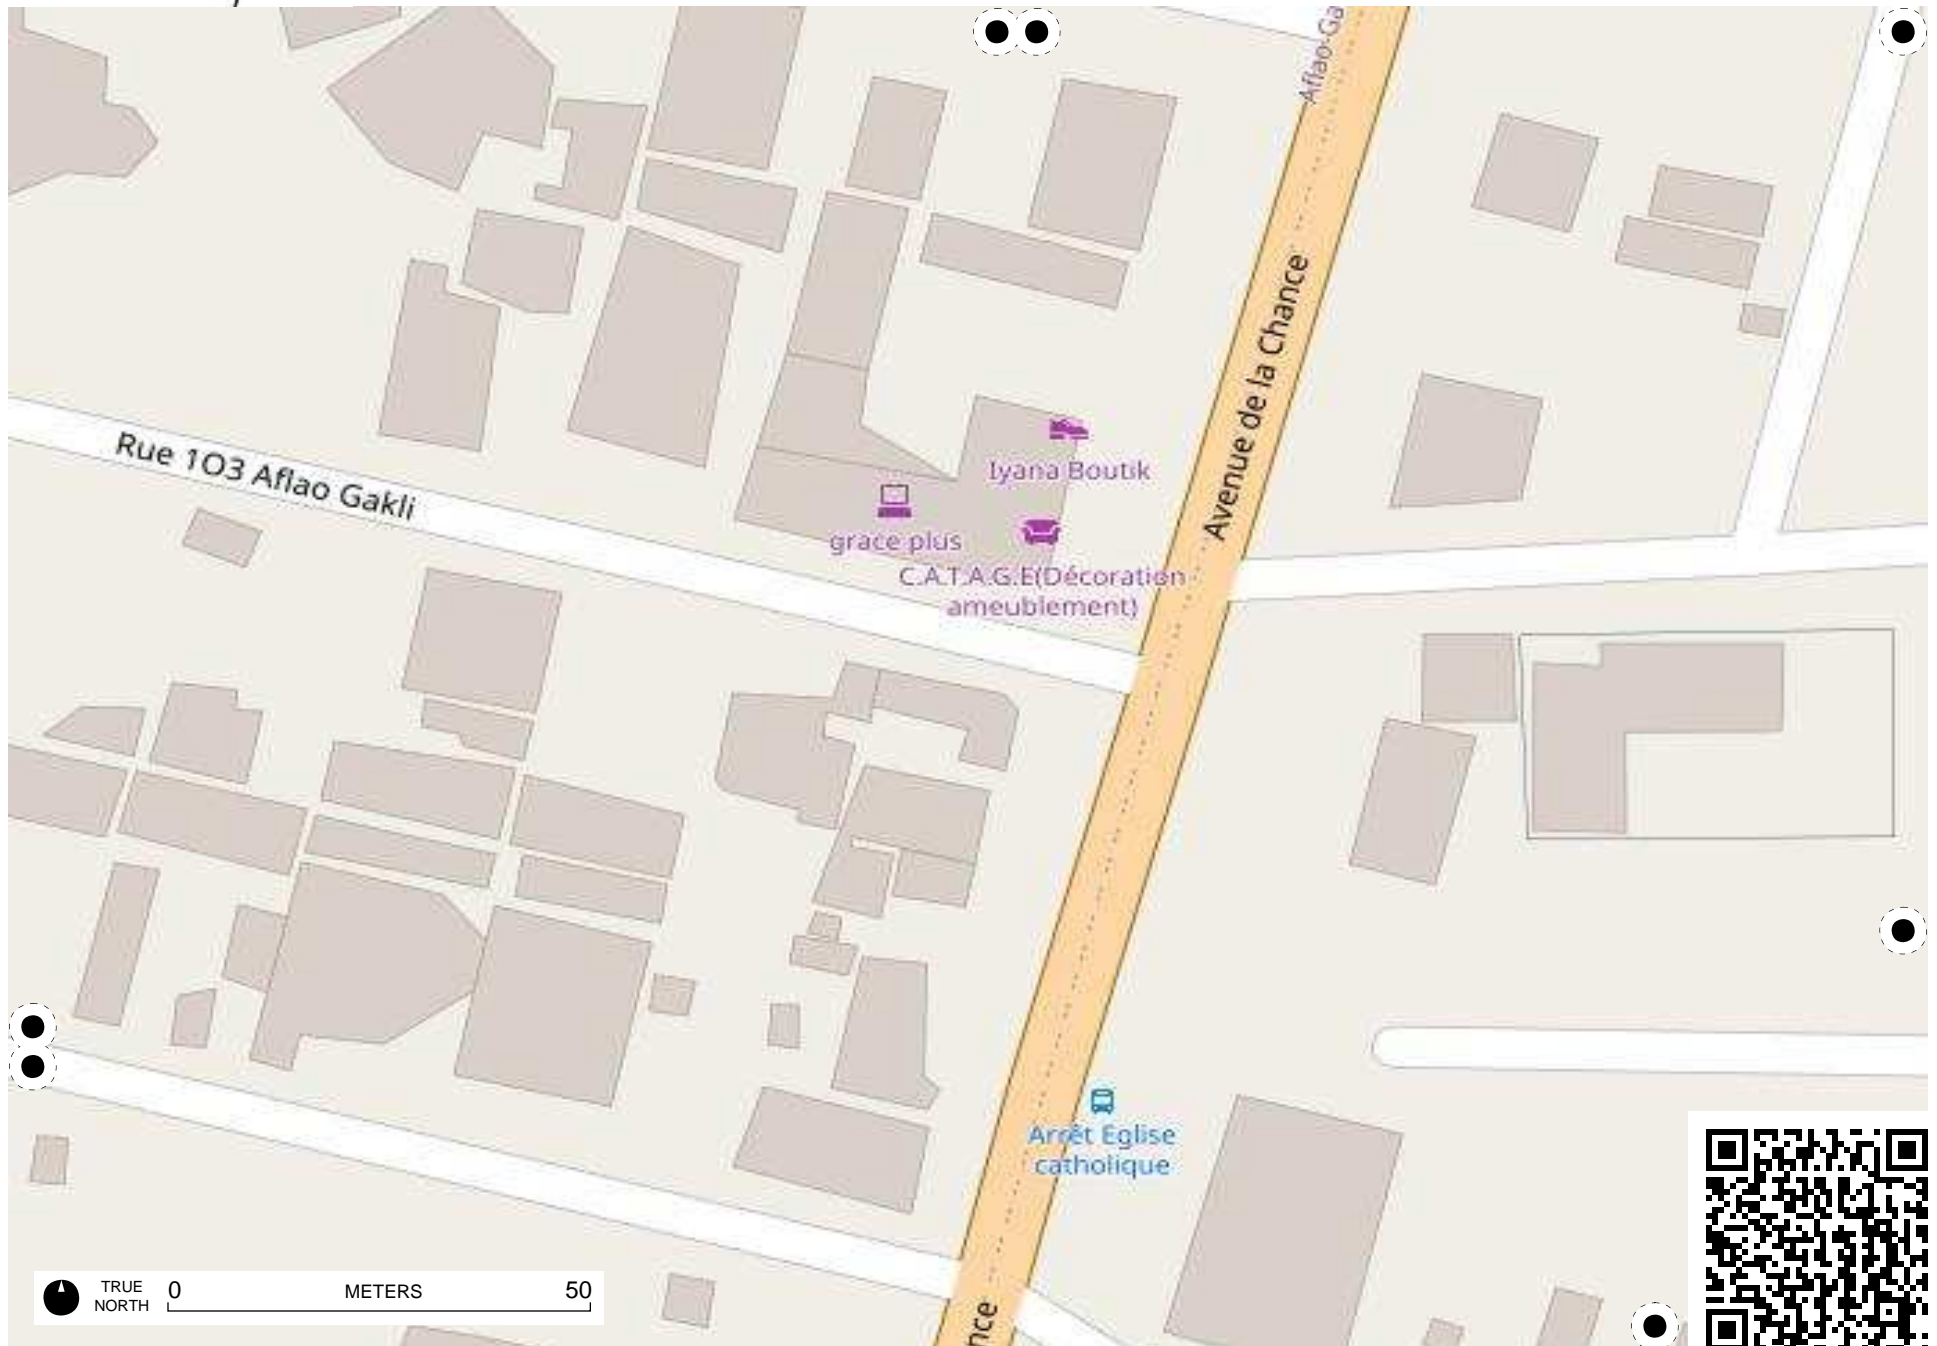

eau
e
n

TRUE NORTH 0 METERS 50

TRUE NORTH 0 METERS 50