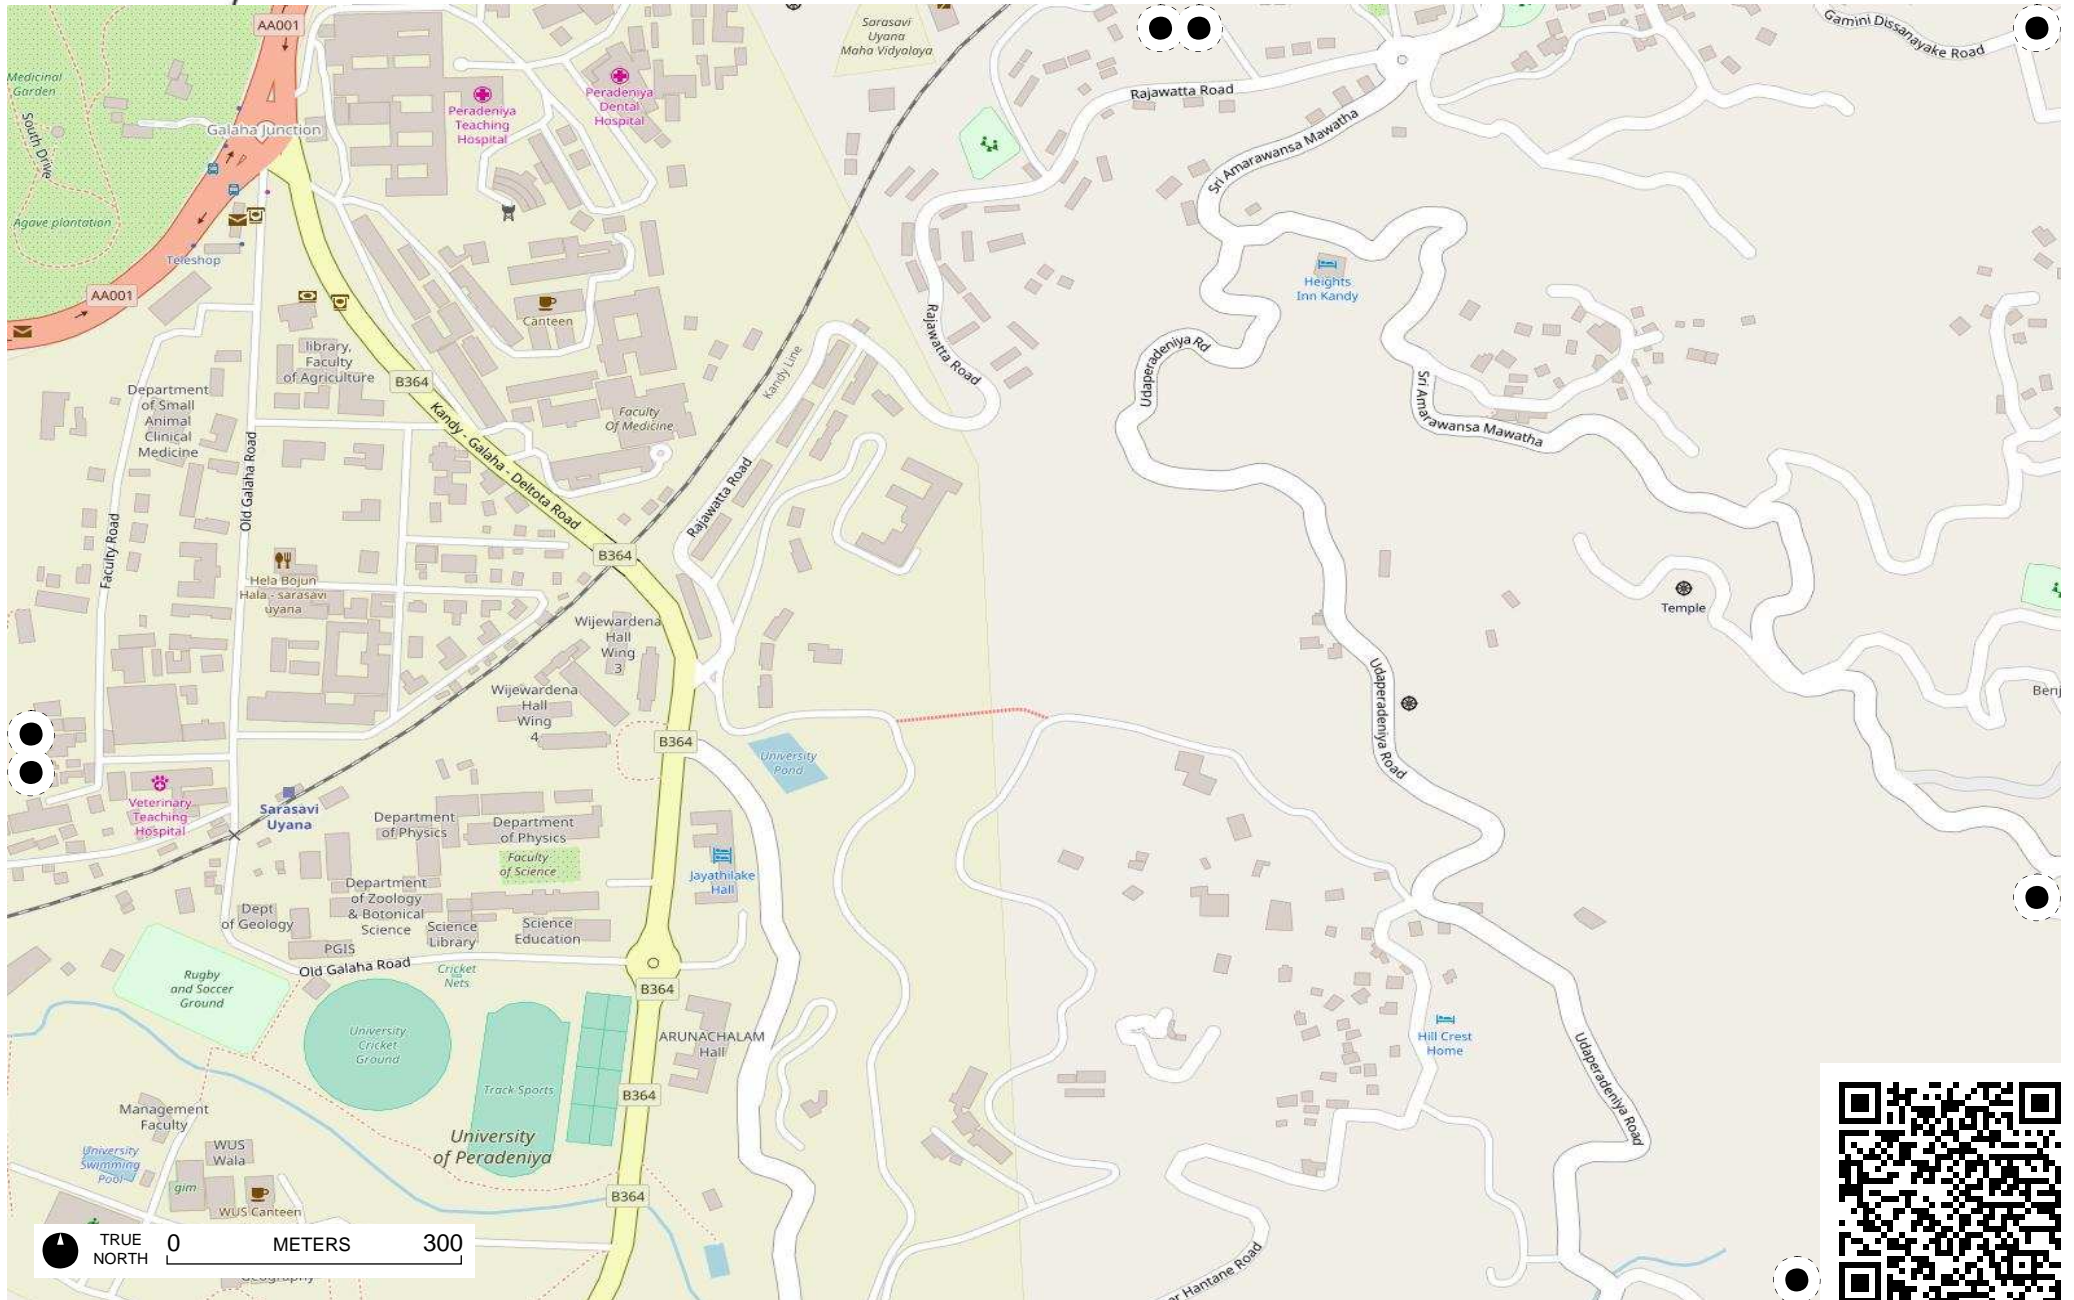

Field Papers

Untitled

<http://fieldpapers.org/atlas/3ybzpzjq/A3>

TRUE NORTH 0 METERS 300

Hotel SāndaKelum

TRUE NORTH 0 METERS 300