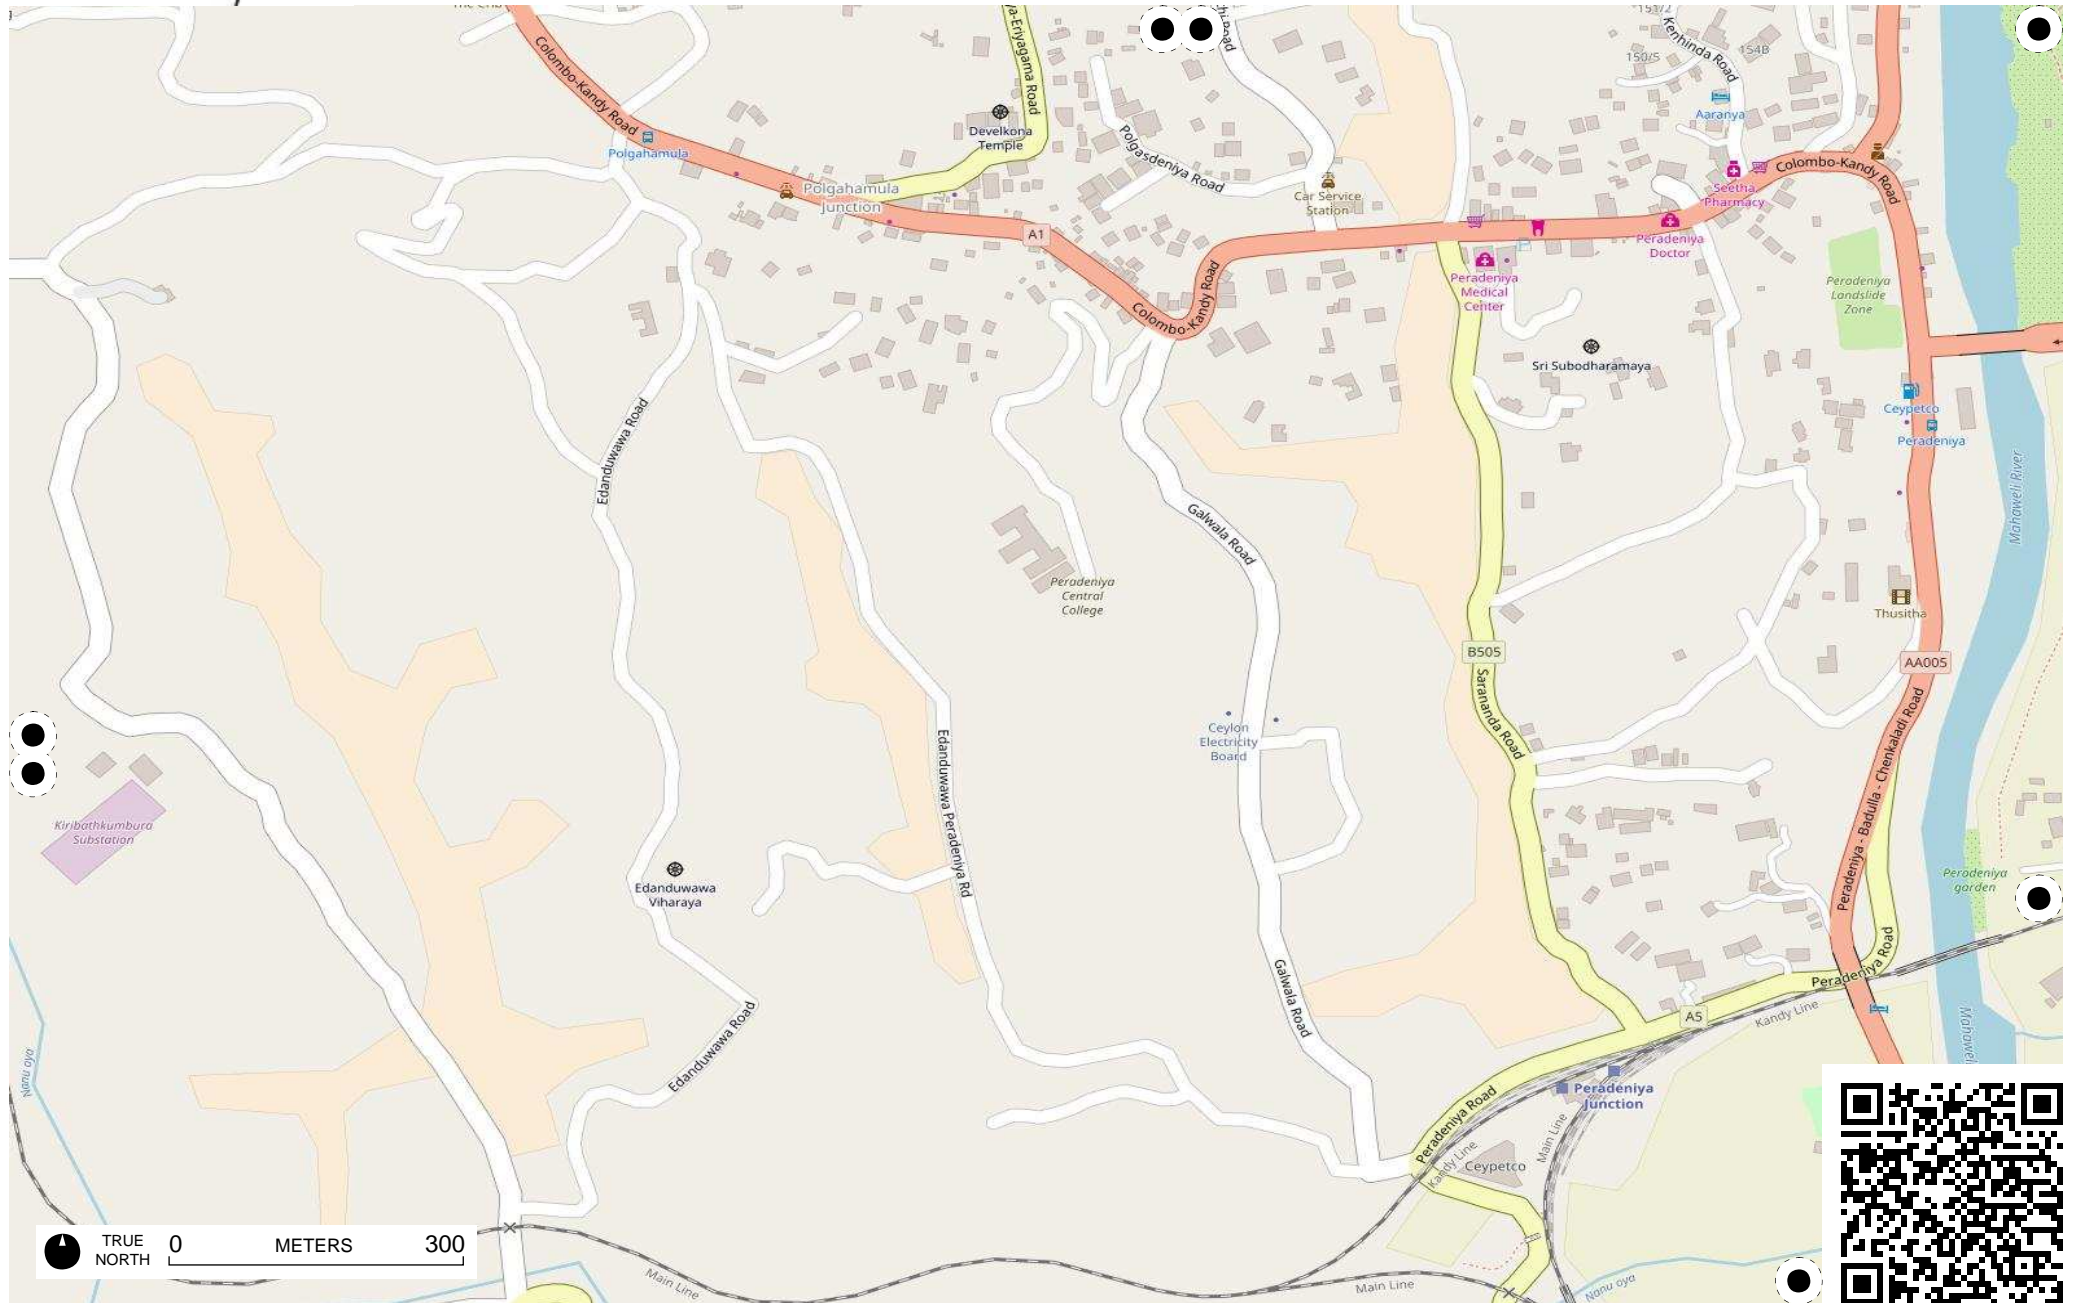

Field Papers

Untitled

<http://fieldpapers.org/atlas/3ybzpzjq/A3>

TRUE NORTH 0 METERS 300

Hotel SāndaKelum

TRUE NORTH 0 METERS 300