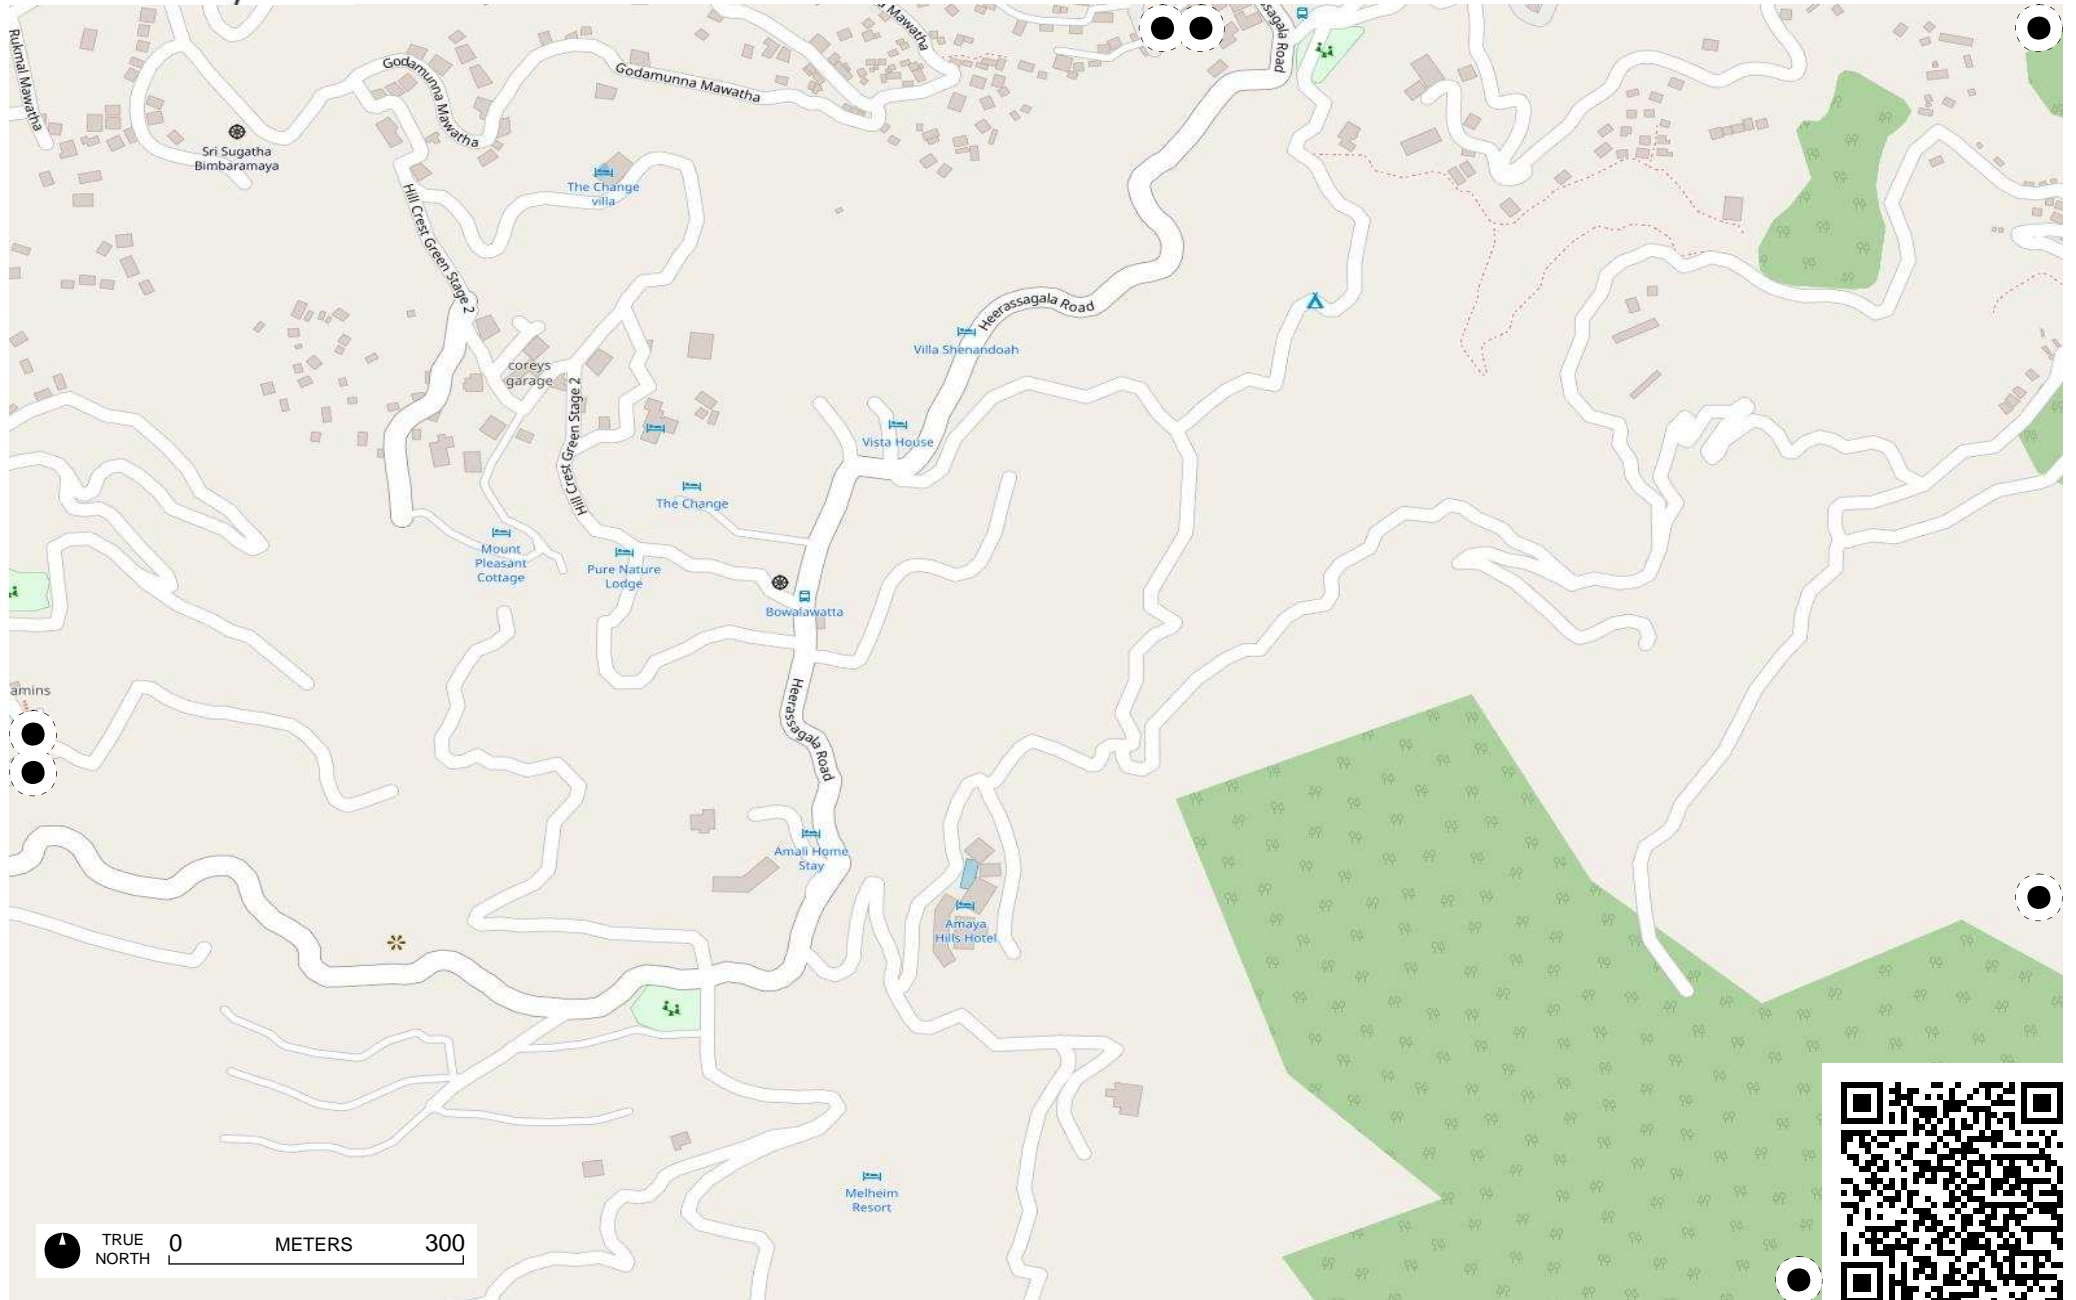

Field Papers

Untitled

<http://fieldpapers.org/atlas/3ybzpzjq/A3>

TRUE NORTH 0 METERS 300

Hotel SāndaKelum

TRUE NORTH 0 METERS 300