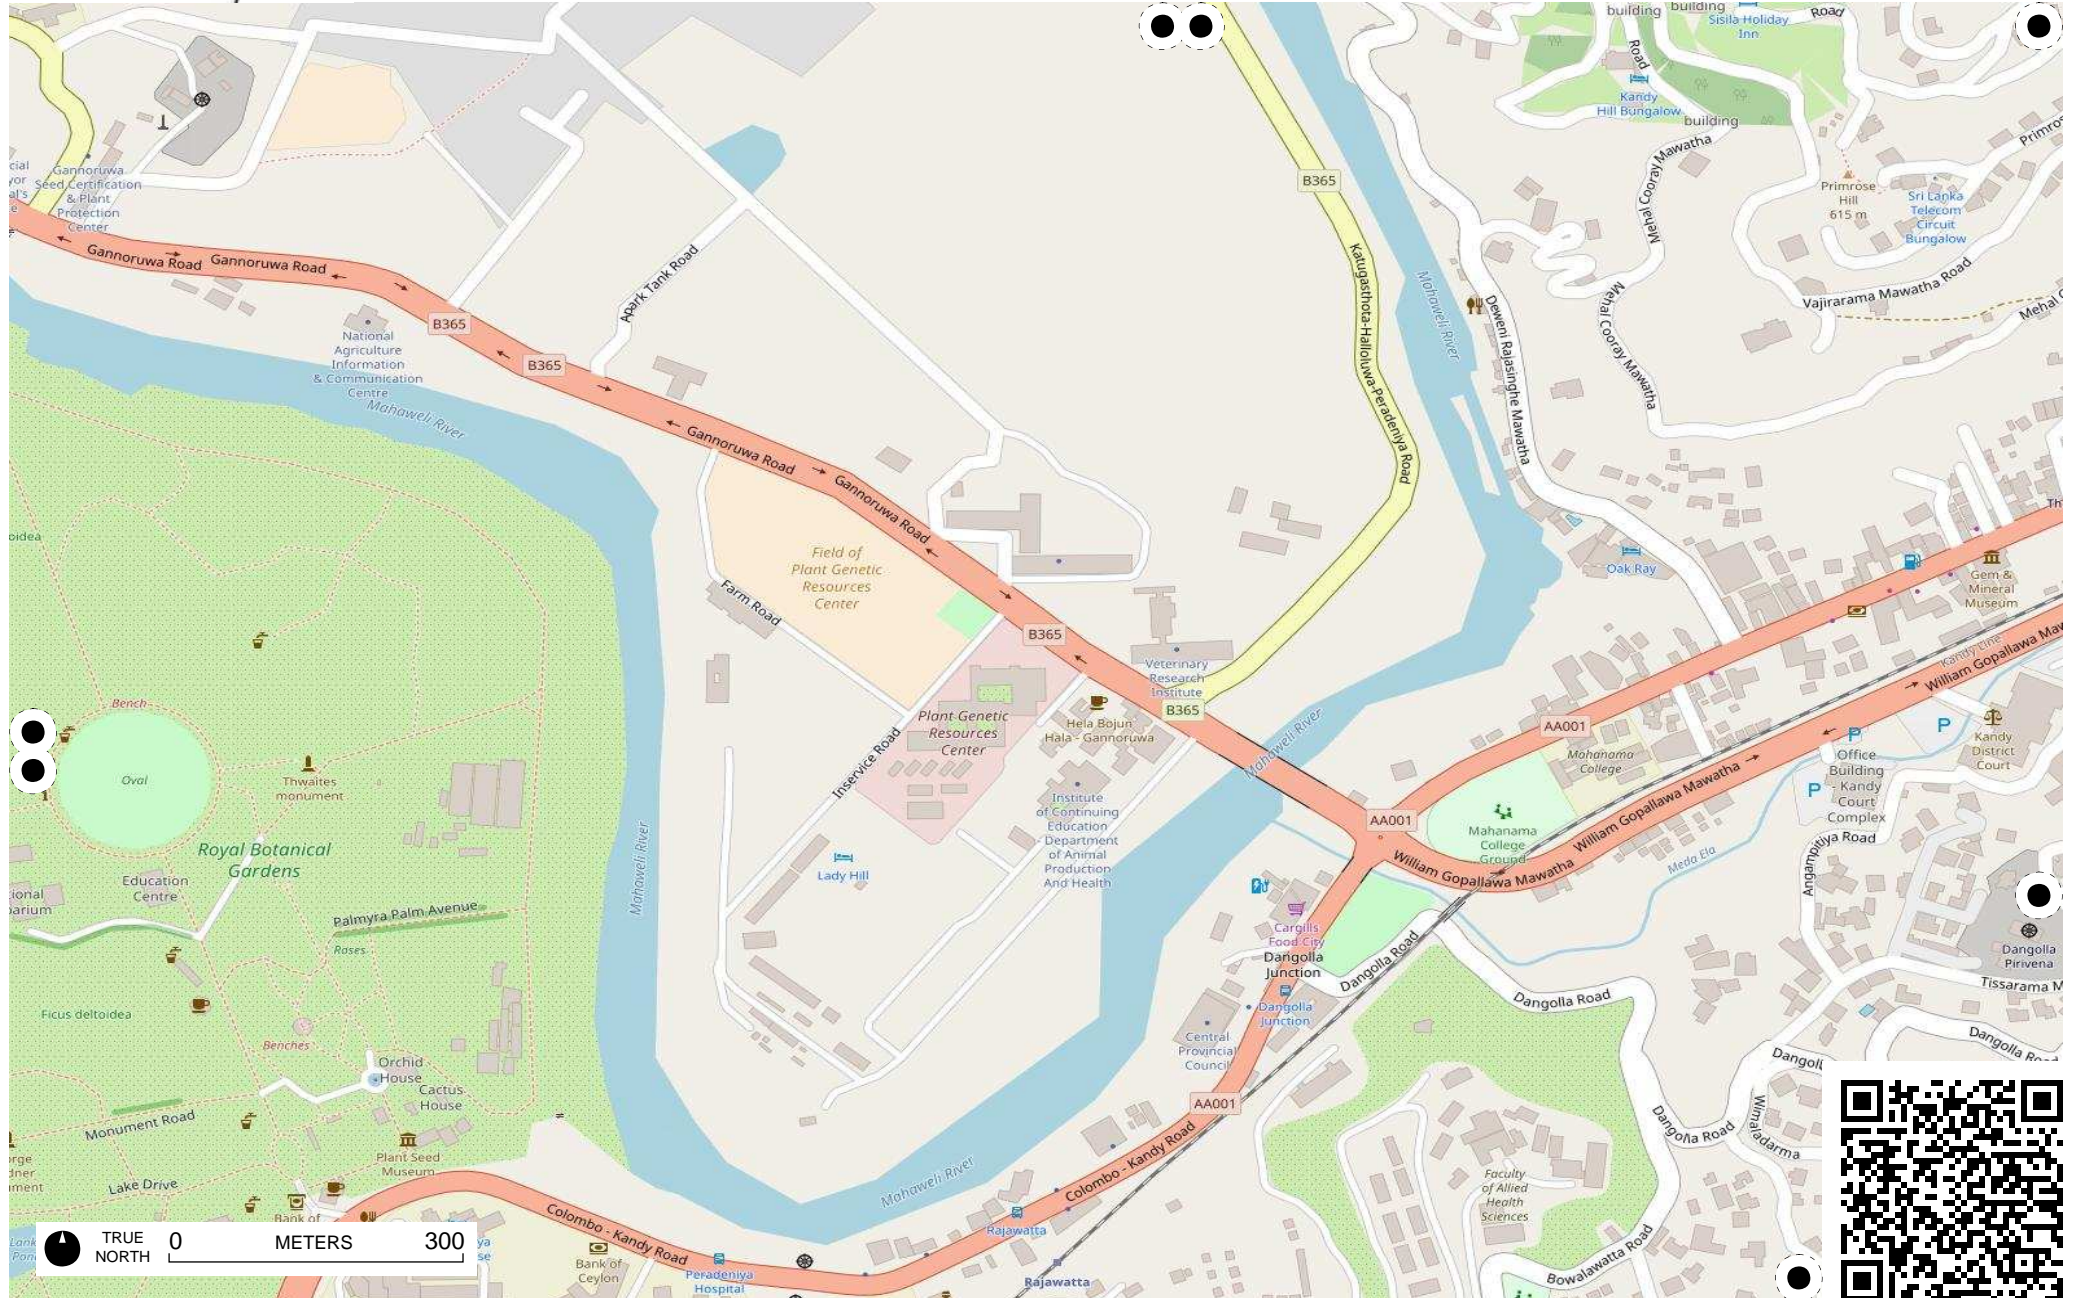

Field Papers

Untitled

<http://fieldpapers.org/atlas/3ybzpzjq/A3>

TRUE NORTH 0 METERS 300

Hotel SāndaKelum

TRUE NORTH 0 METERS 300