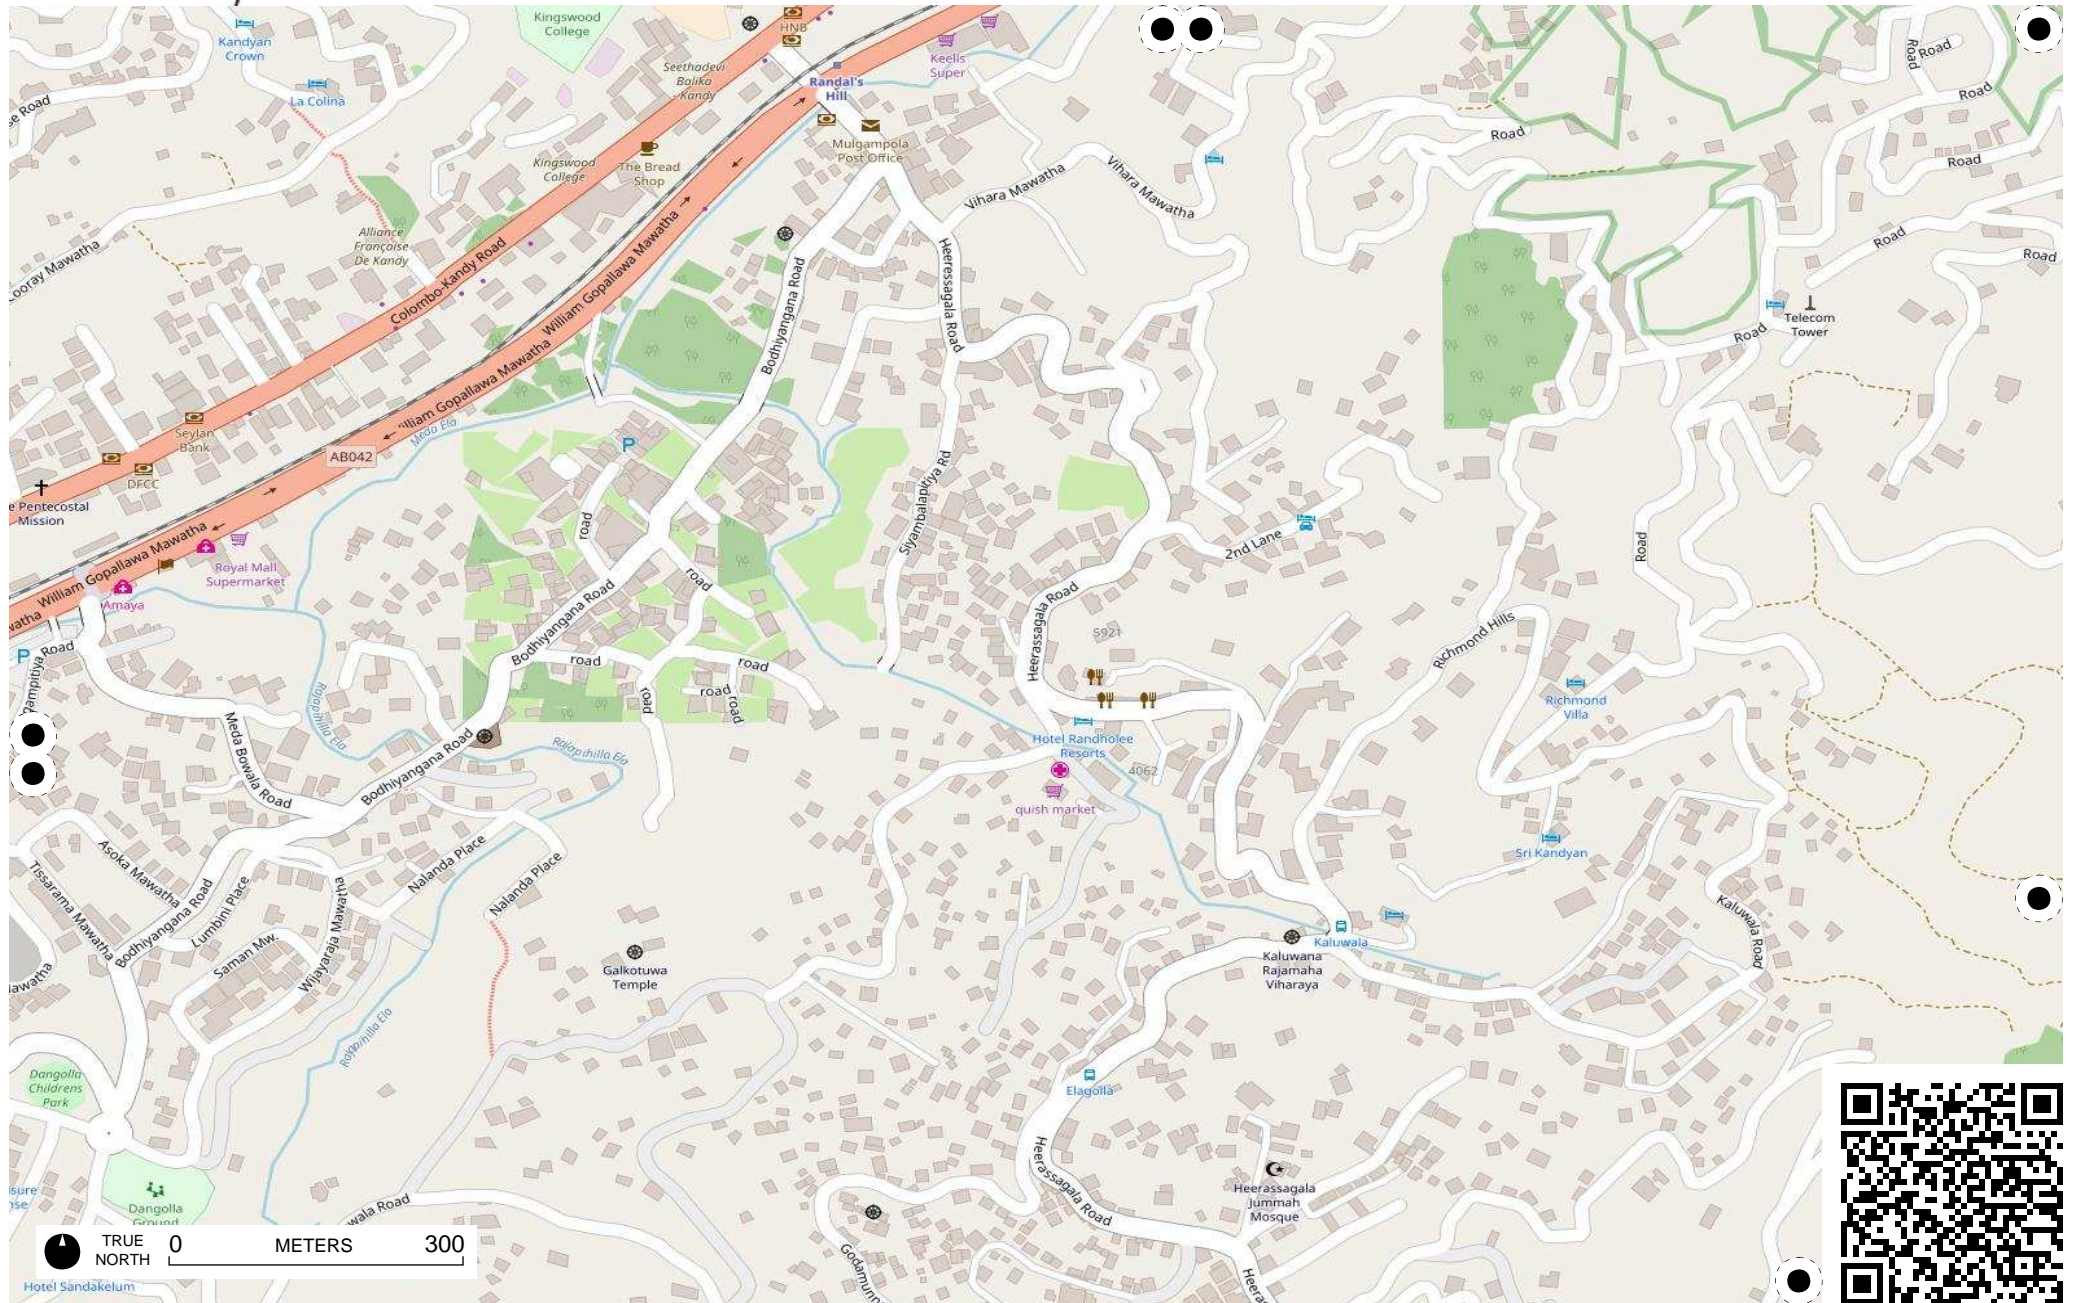

Field Papers

Untitled

<http://fieldpapers.org/atlas/3ybzpzjq/A3>

TRUE NORTH 0 METERS 300

Hotel SāndaKelum

TRUE NORTH 0 METERS 300