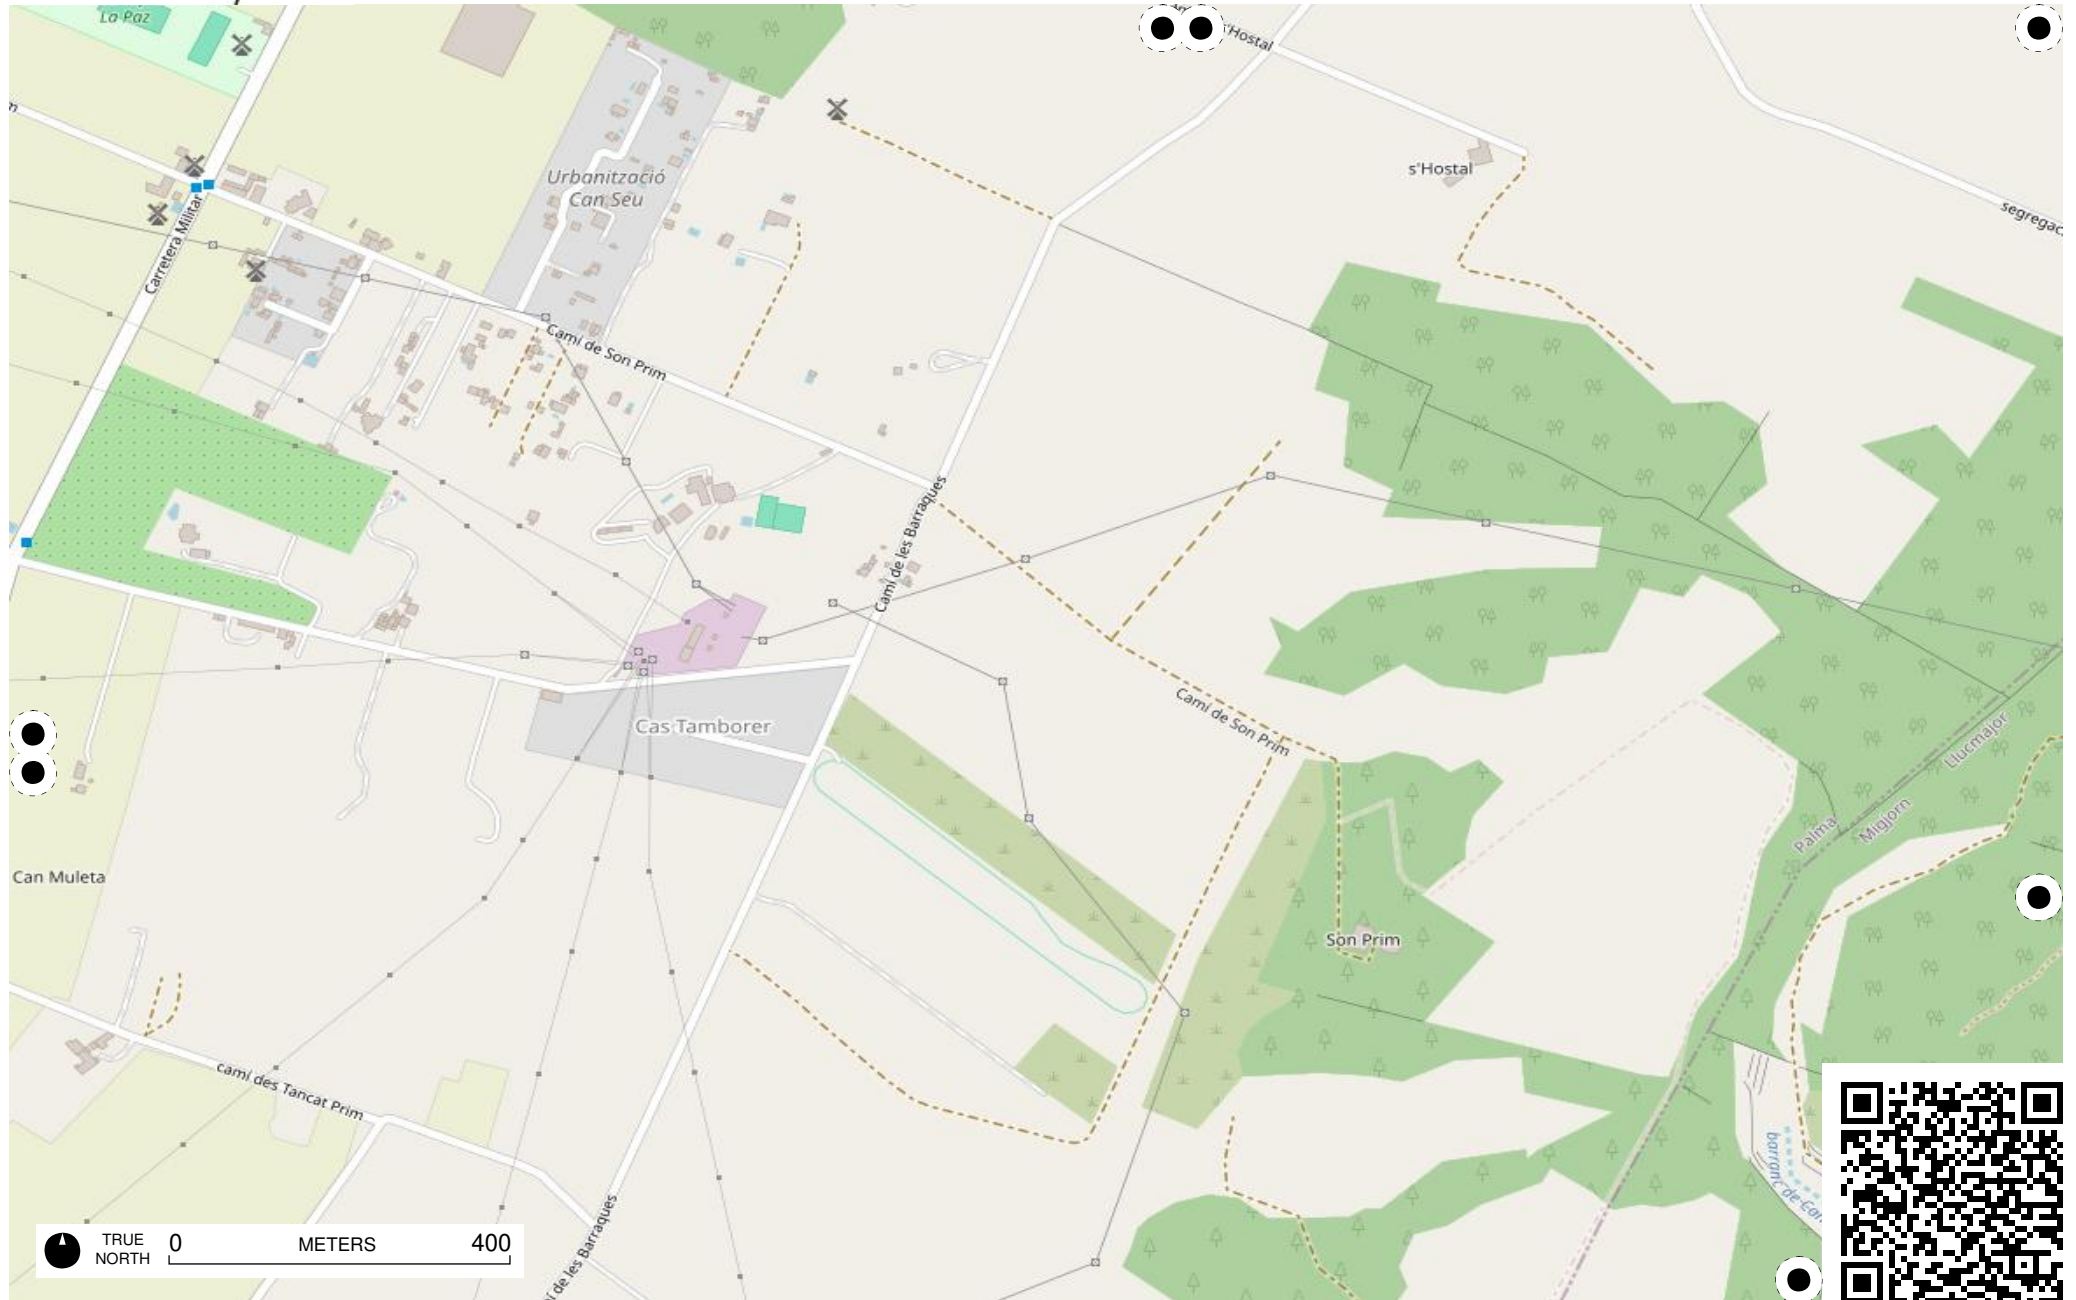

# Field Papers

MAJORKA POÅ•UDNIE 8x8

<https://fieldpapers.org/atlasses/3wjyqn6g/F5>

TRUE NORTH 0 METERS 400