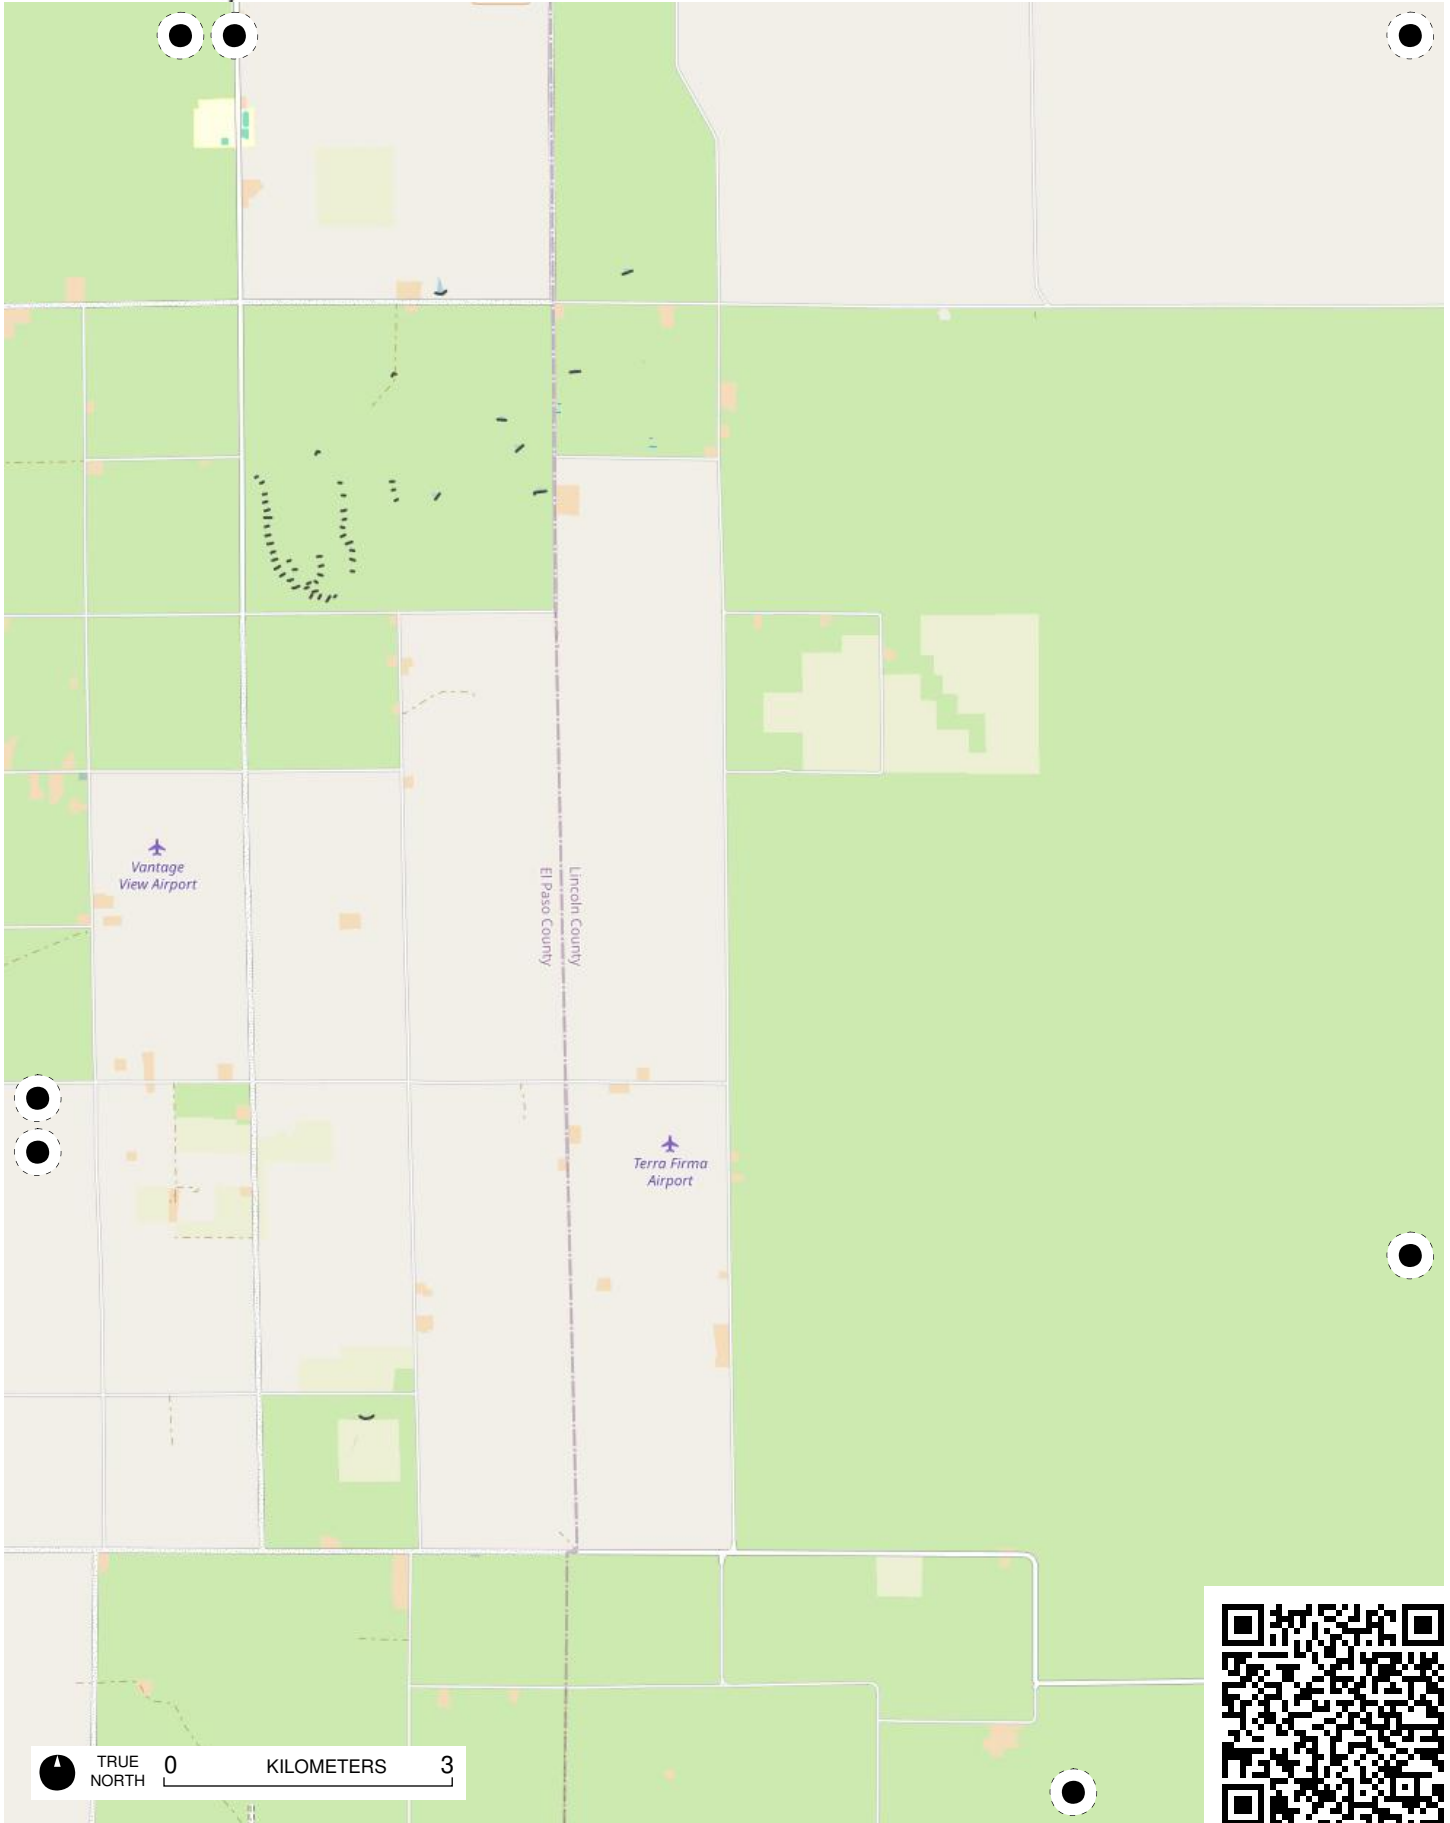

TRUE NORTH 0 KILOMETERS 3

CO 94

High Mesa Airport

# Field Papers

Untitled

<https://fieldpapers.org/atlasses/3tmj4t33/C6>

# Field Papers

Untitled

<https://fieldpapers.org/atlas/3tmj4t33/C7>

El Paso County  
Pueblo County

TRUE NORTH 0 KILOMETERS 3