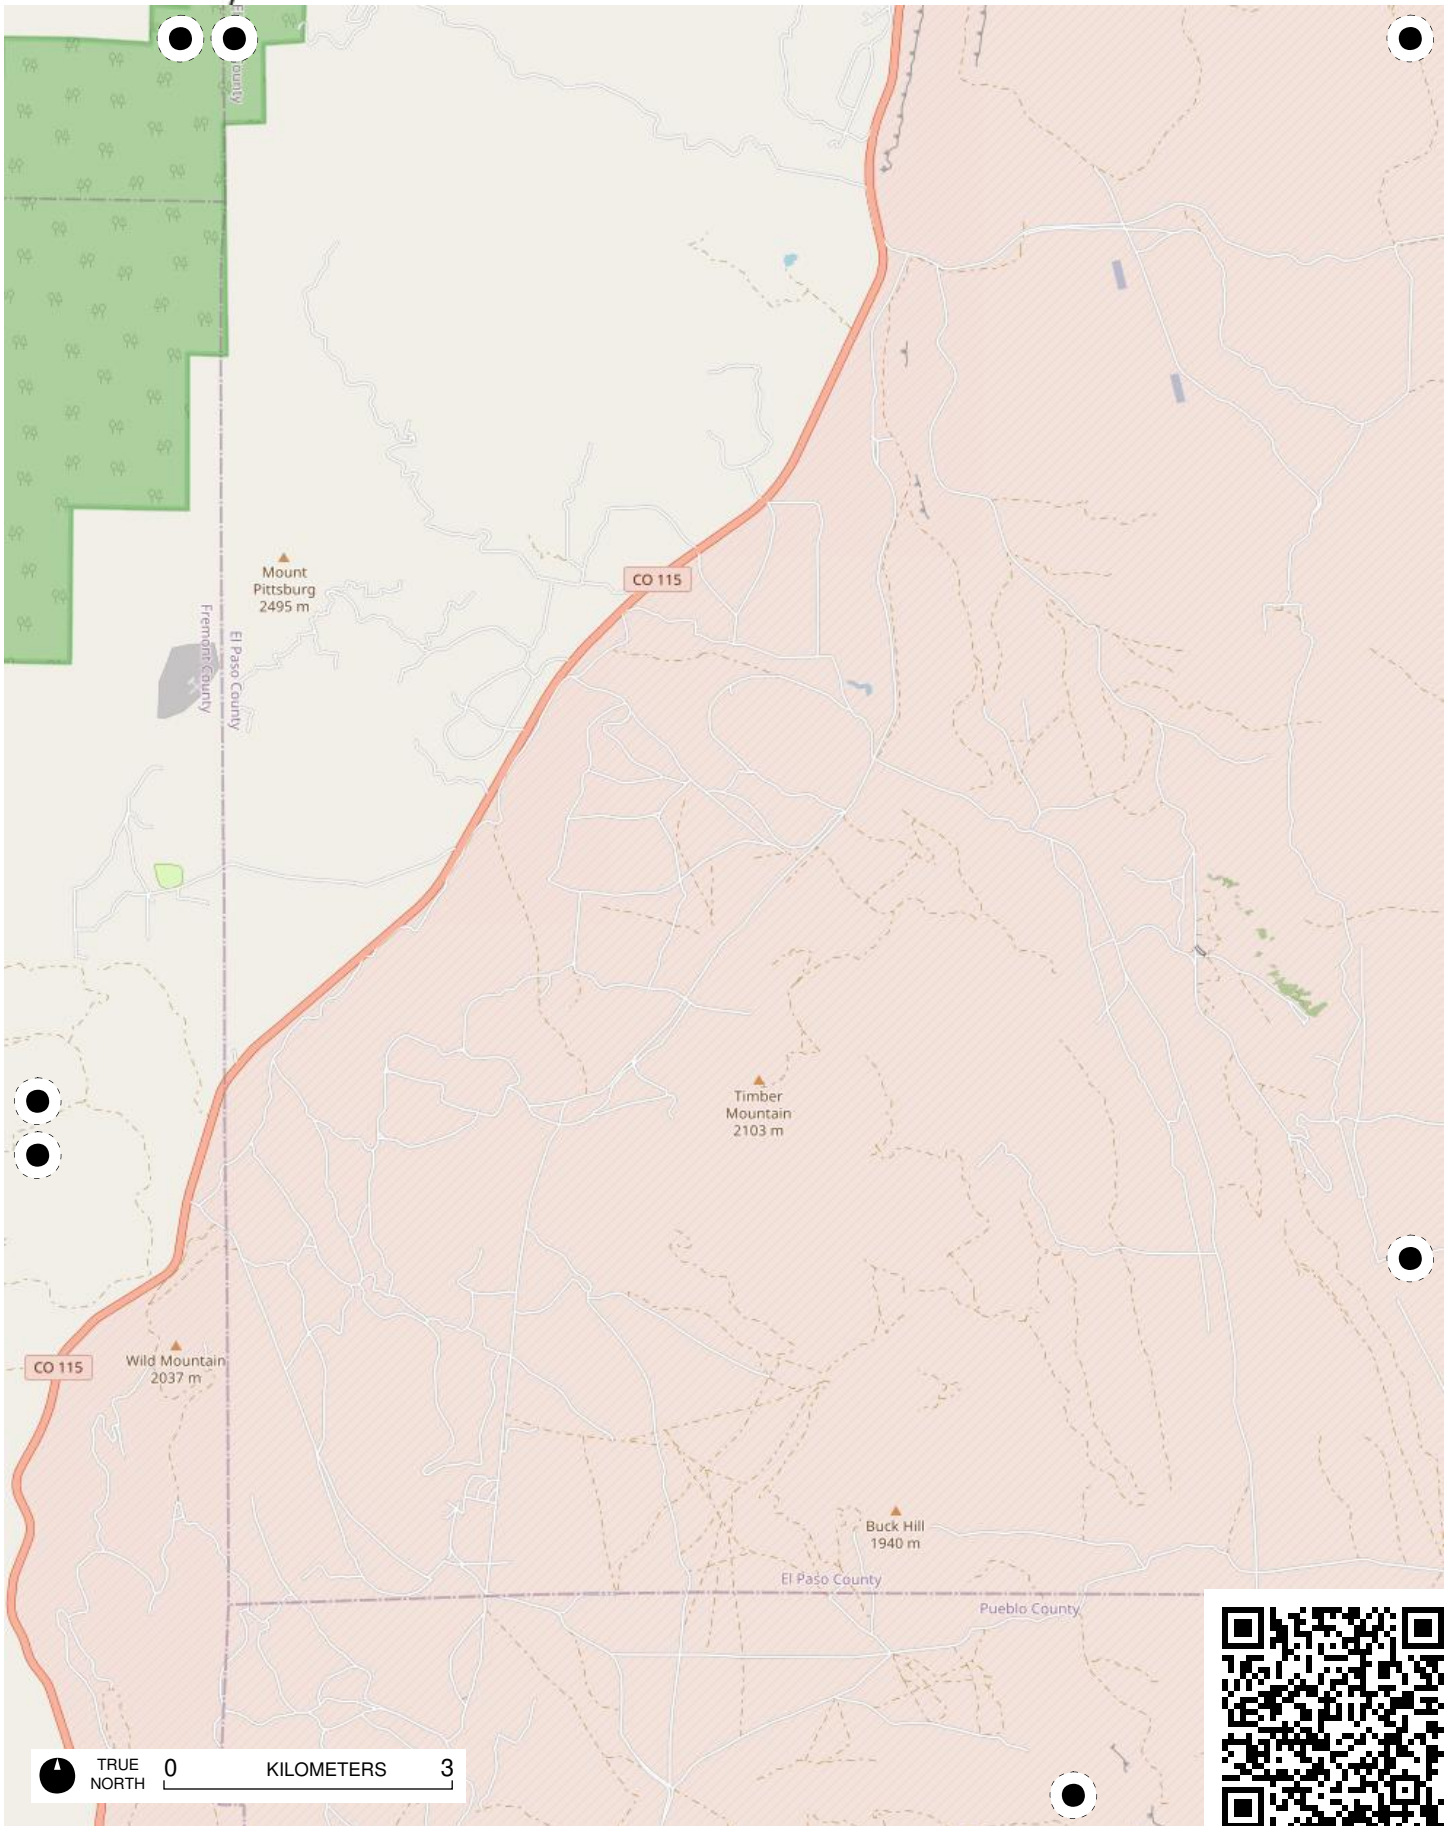

TRUE NORTH 0 KILOMETERS 3

CO 94

High Mesa Airport

# Field Papers

Untitled

<https://fieldpapers.org/atlasses/3tmj4t33/C6>

# Field Papers

Untitled

<https://fieldpapers.org/atlas/3tmj4t33/C7>

El Paso County  
Pueblo County

TRUE NORTH 0 KILOMETERS 3