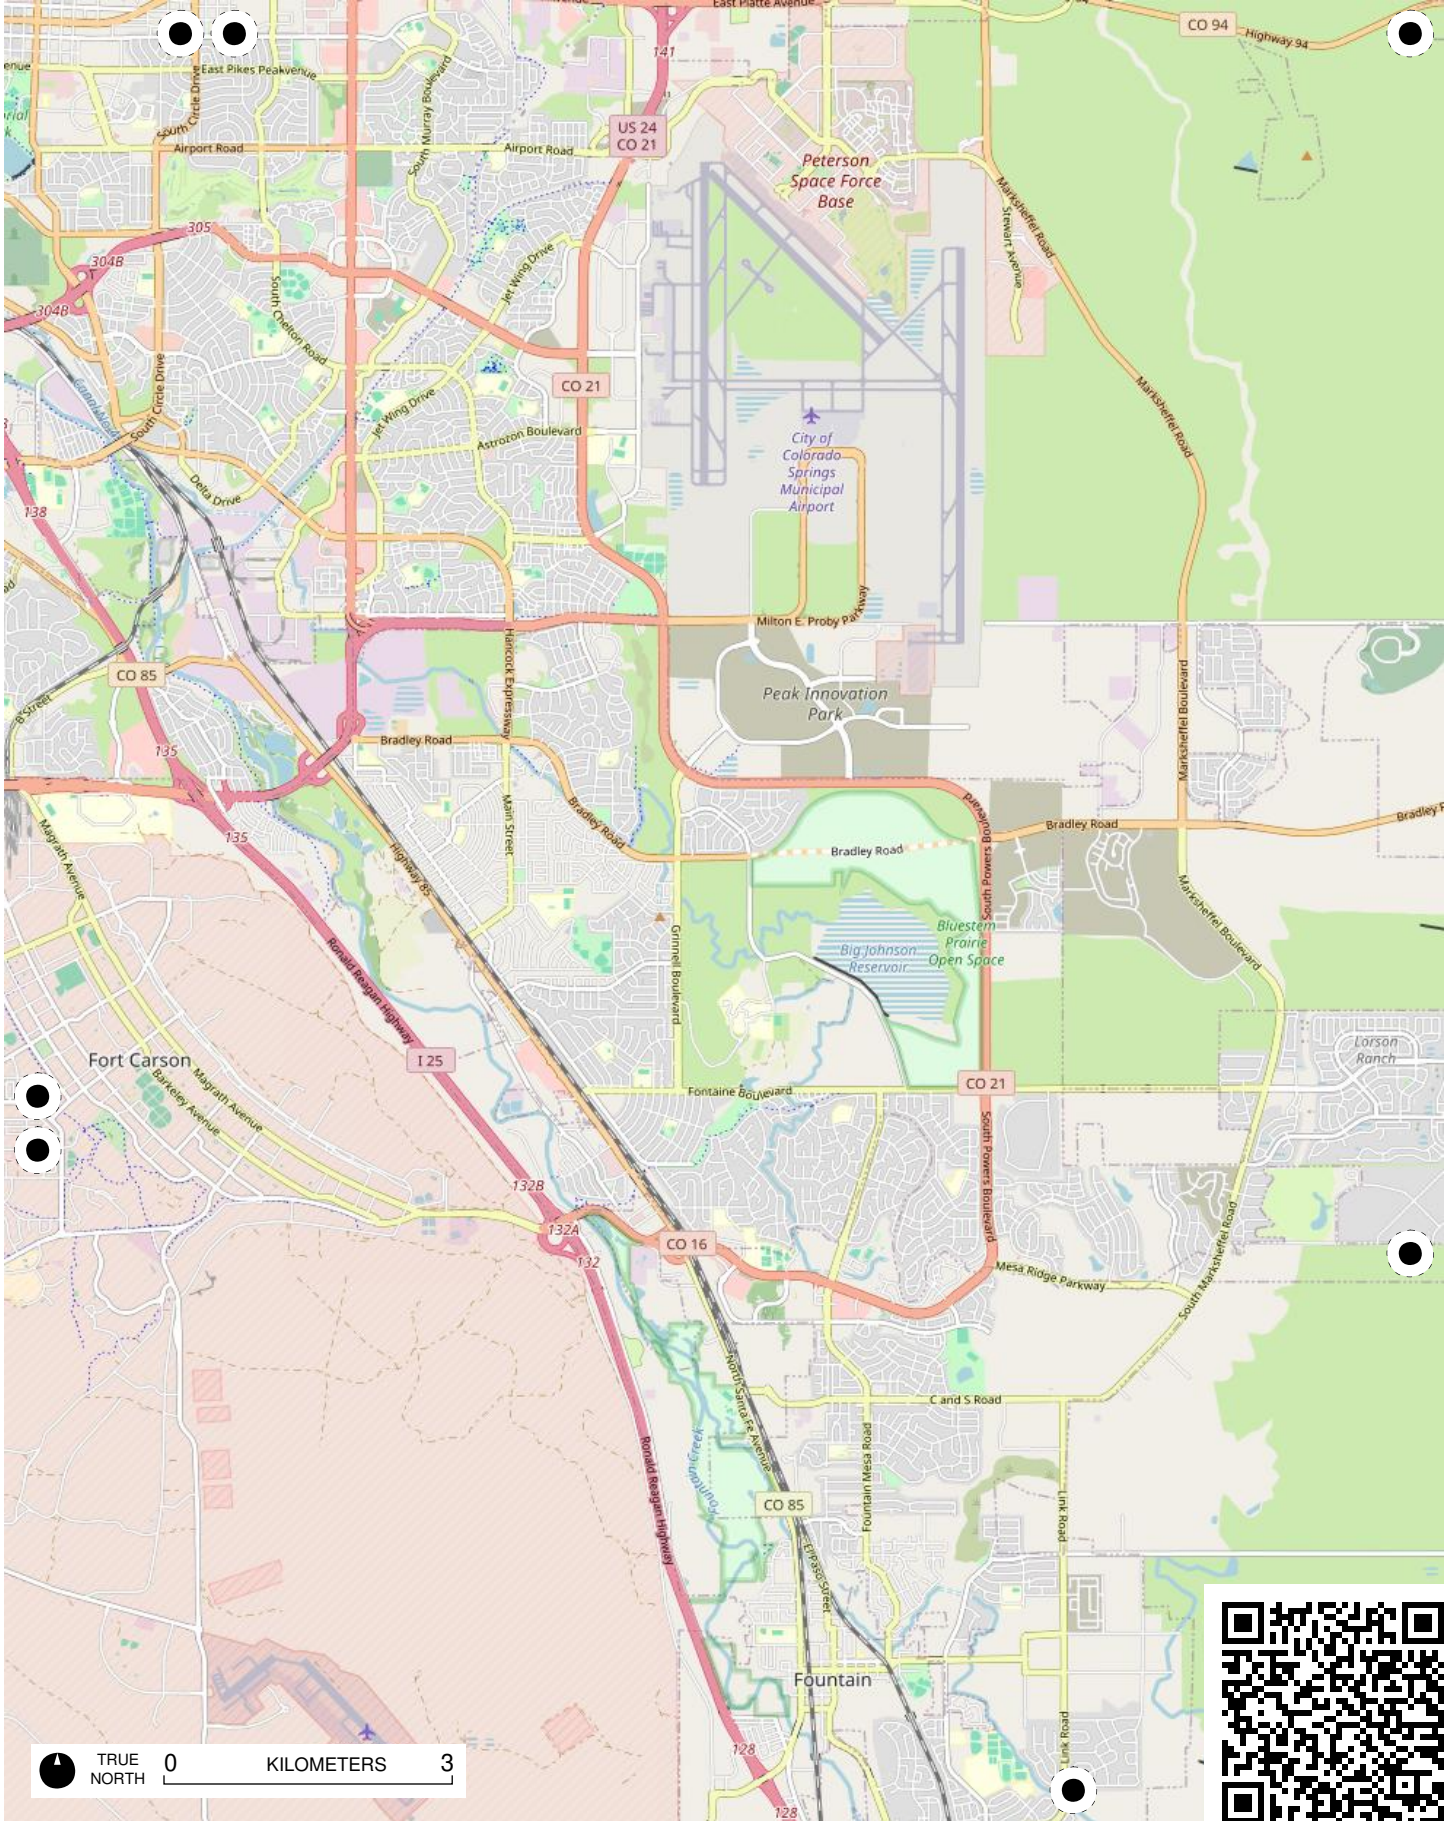

TRUE NORTH 0 KILOMETERS 3

CO 94

High Mesa Airport

# Field Papers

Untitled

<https://fieldpapers.org/atlasses/3tmj4t33/C6>

# Field Papers

Untitled

<https://fieldpapers.org/atlas/3tmj4t33/C7>

El Paso County  
Pueblo County

TRUE NORTH 0 KILOMETERS 3