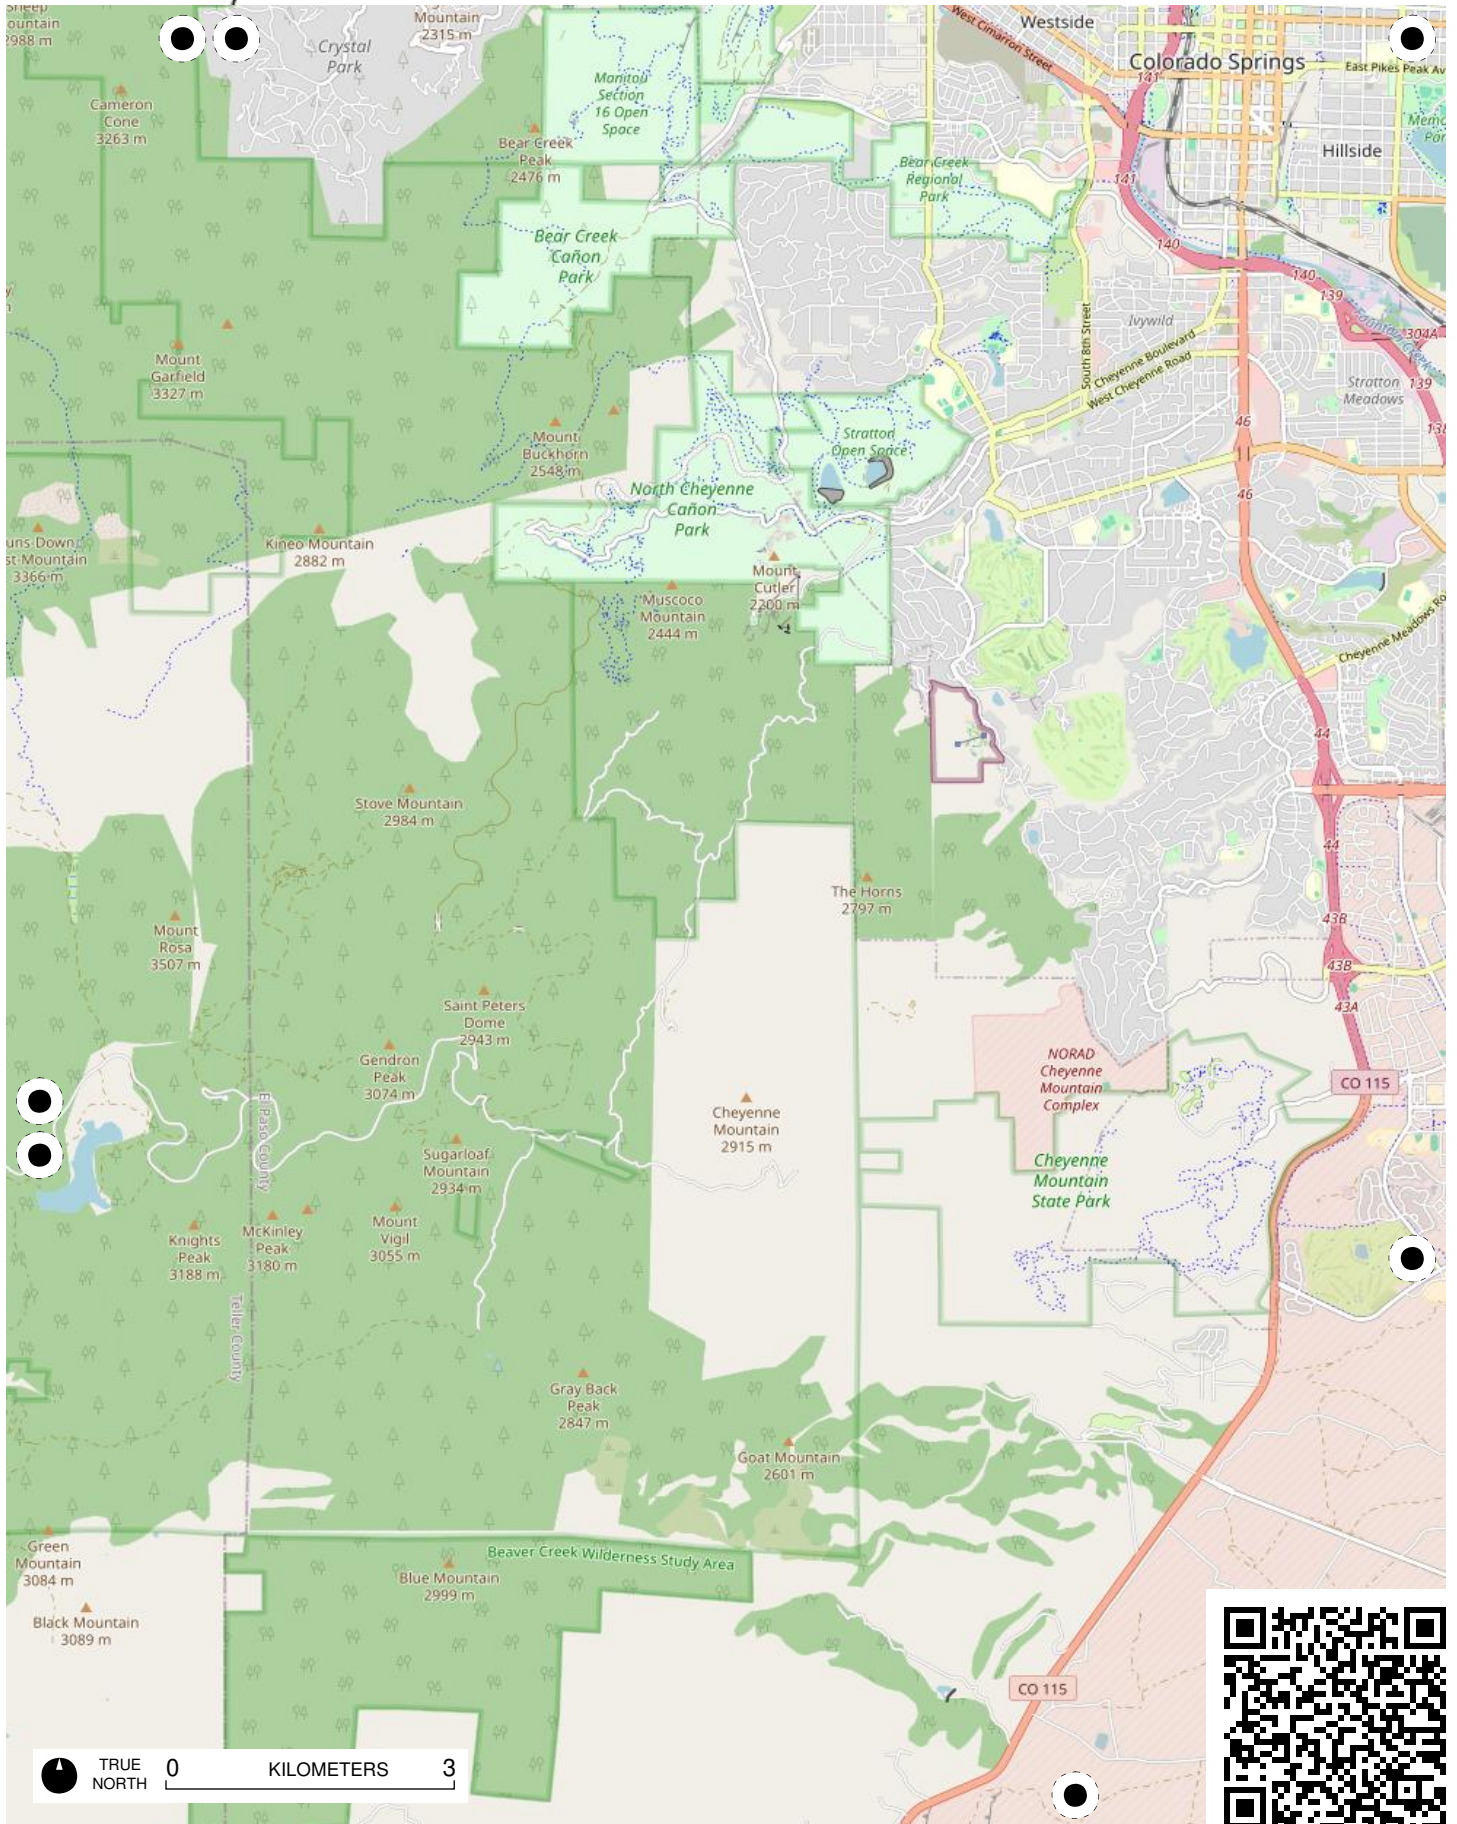

TRUE NORTH 0 KILOMETERS 3

CO 94

High Mesa Airport

# Field Papers

Untitled

<https://fieldpapers.org/atlasses/3tmj4t33/C6>

# Field Papers

Untitled

<https://fieldpapers.org/atlas/3tmj4t33/C7>

El Paso County  
Pueblo County

TRUE NORTH 0 KILOMETERS 3