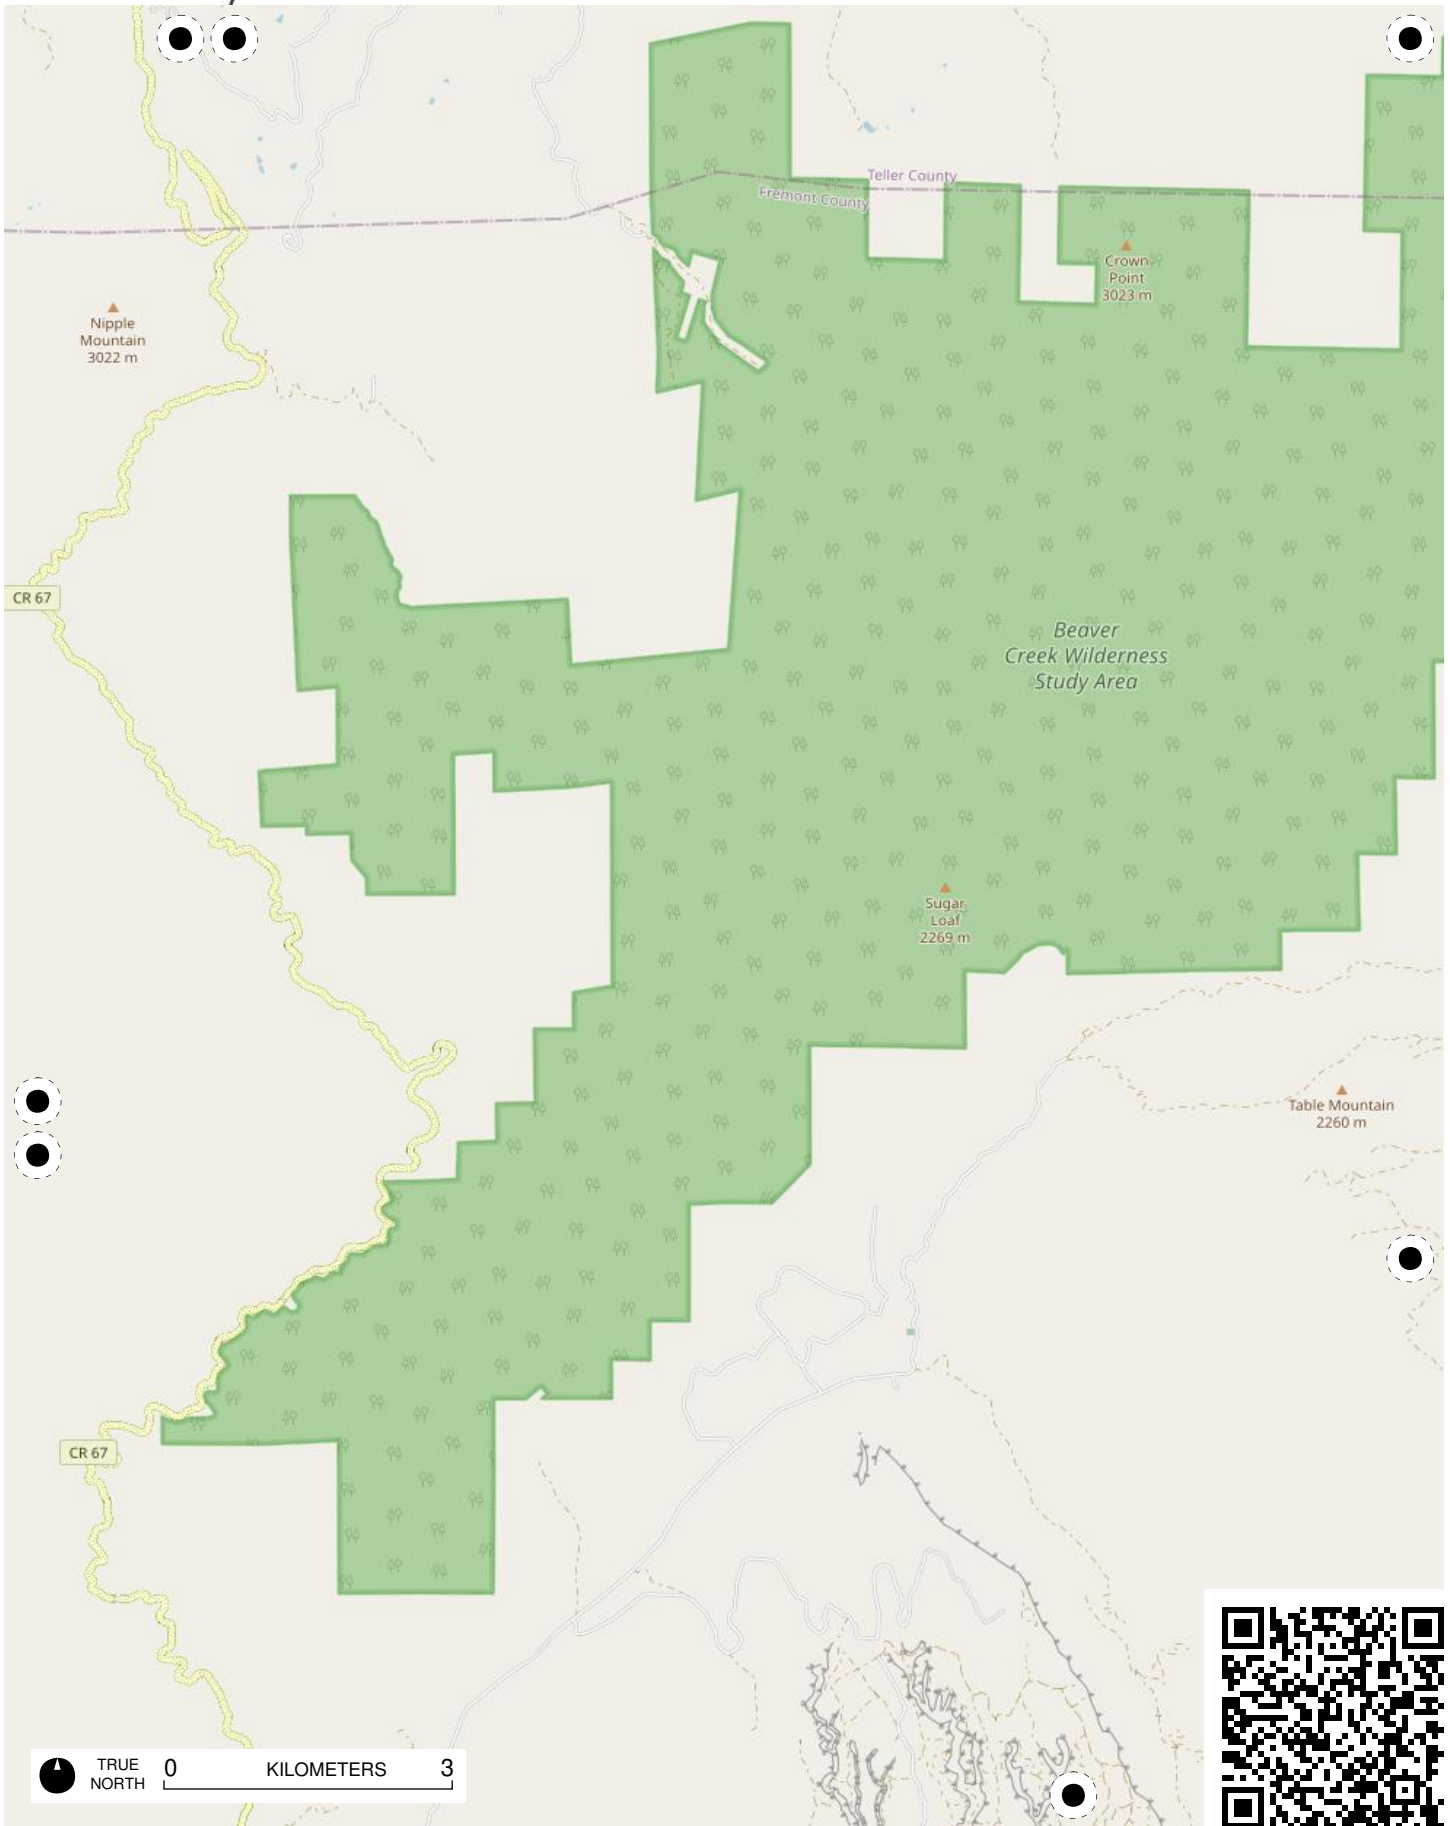

TRUE NORTH 0 KILOMETERS 3

CO 94

High Mesa Airport

# Field Papers

Untitled

<https://fieldpapers.org/atlasses/3tmj4t33/C6>

# Field Papers

Untitled

<https://fieldpapers.org/atlas/3tmj4t33/C7>

El Paso County  
Pueblo County

TRUE NORTH 0 KILOMETERS 3