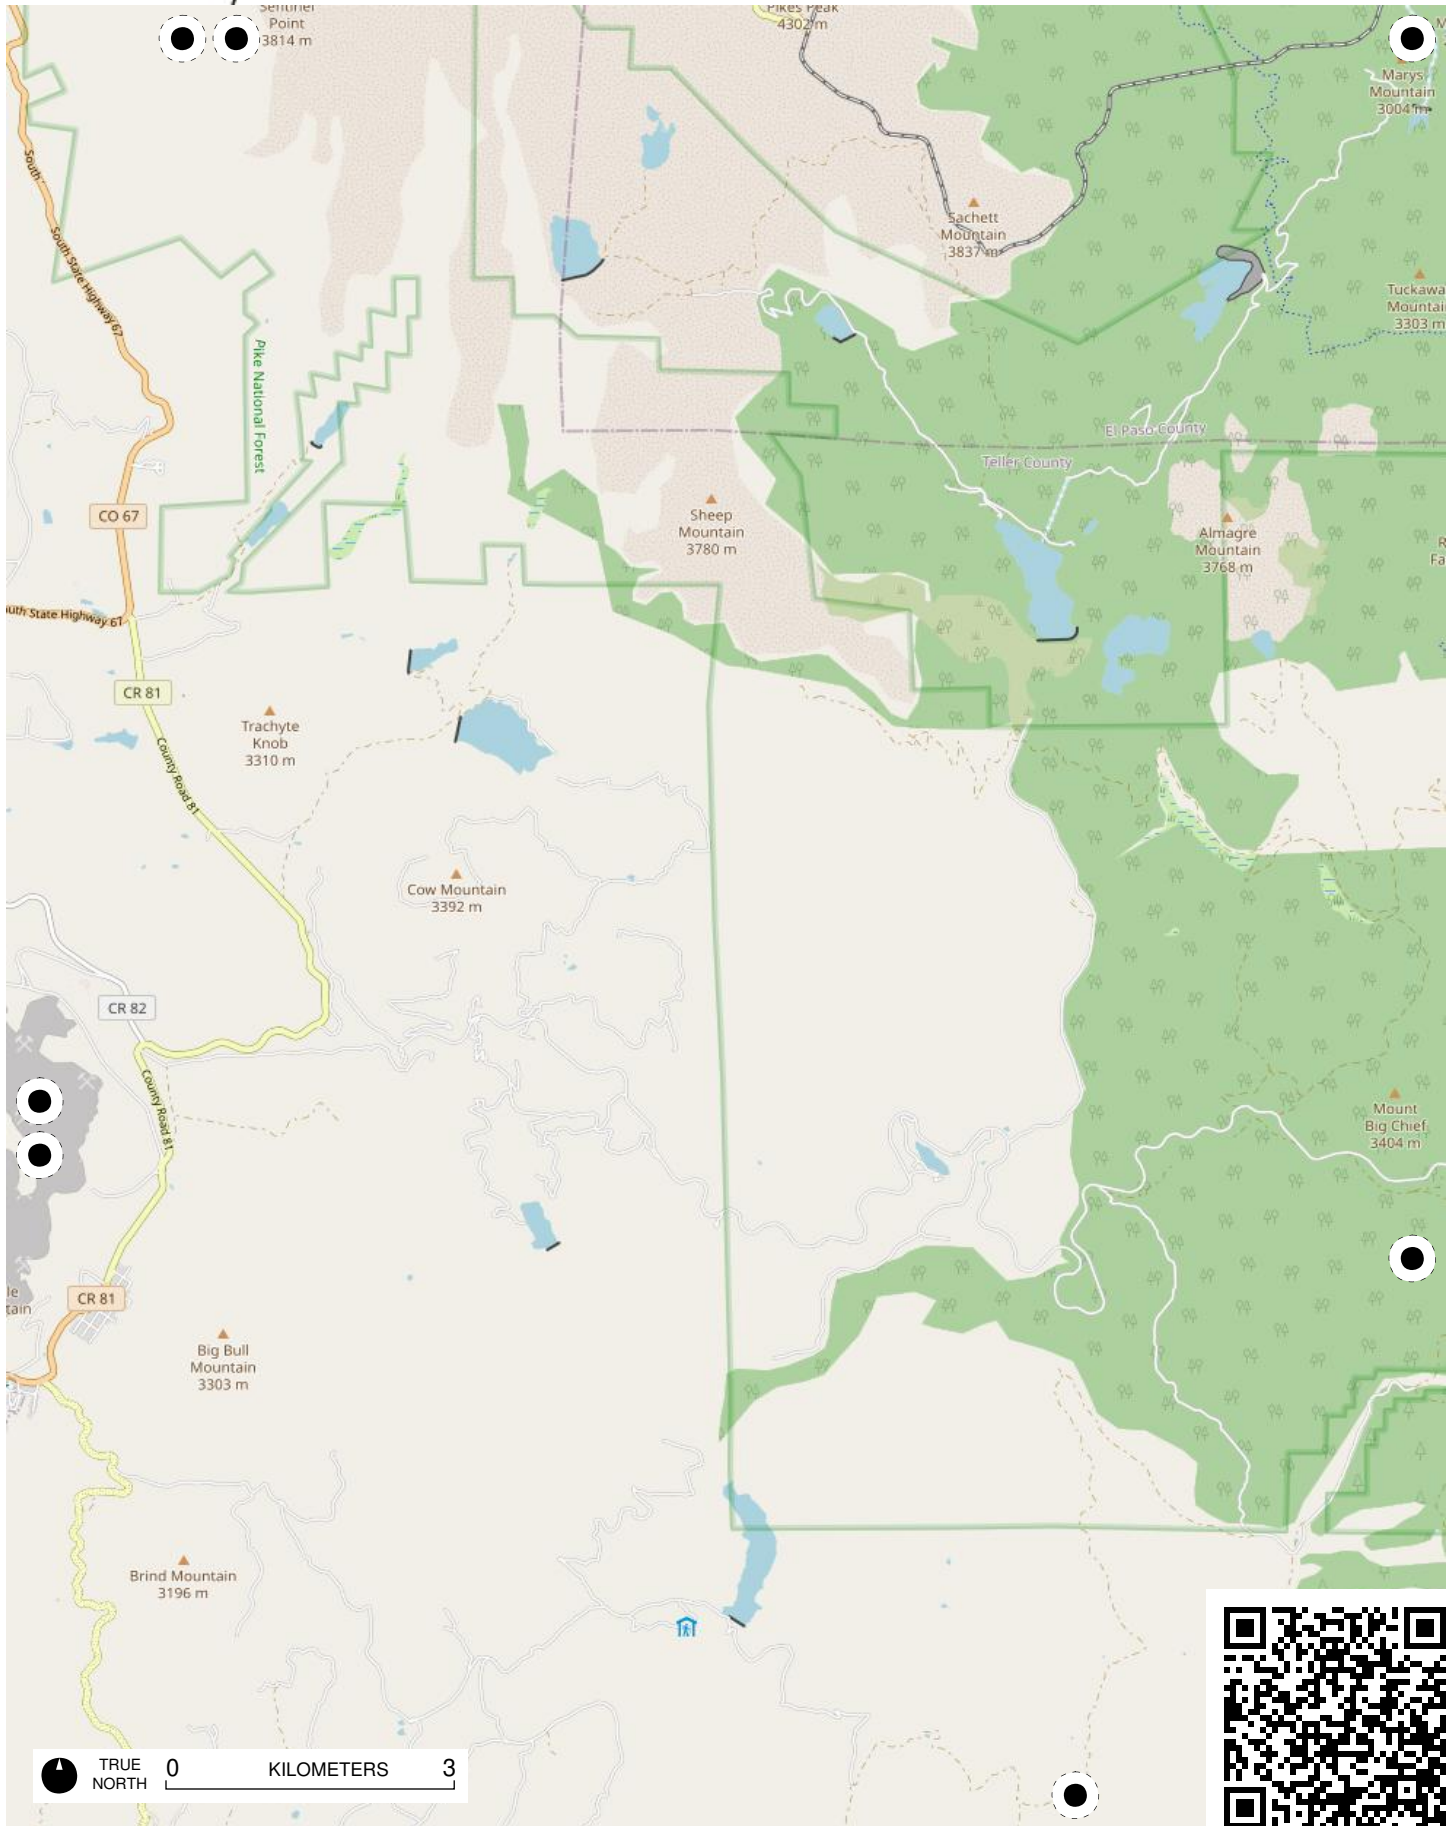

TRUE NORTH 0 KILOMETERS 3

CO 94

High Mesa Airport

# Field Papers

Untitled

<https://fieldpapers.org/atlasses/3tmj4t33/C6>

# Field Papers

Untitled

<https://fieldpapers.org/atlas/3tmj4t33/C7>

El Paso County  
Pueblo County

TRUE NORTH 0 KILOMETERS 3