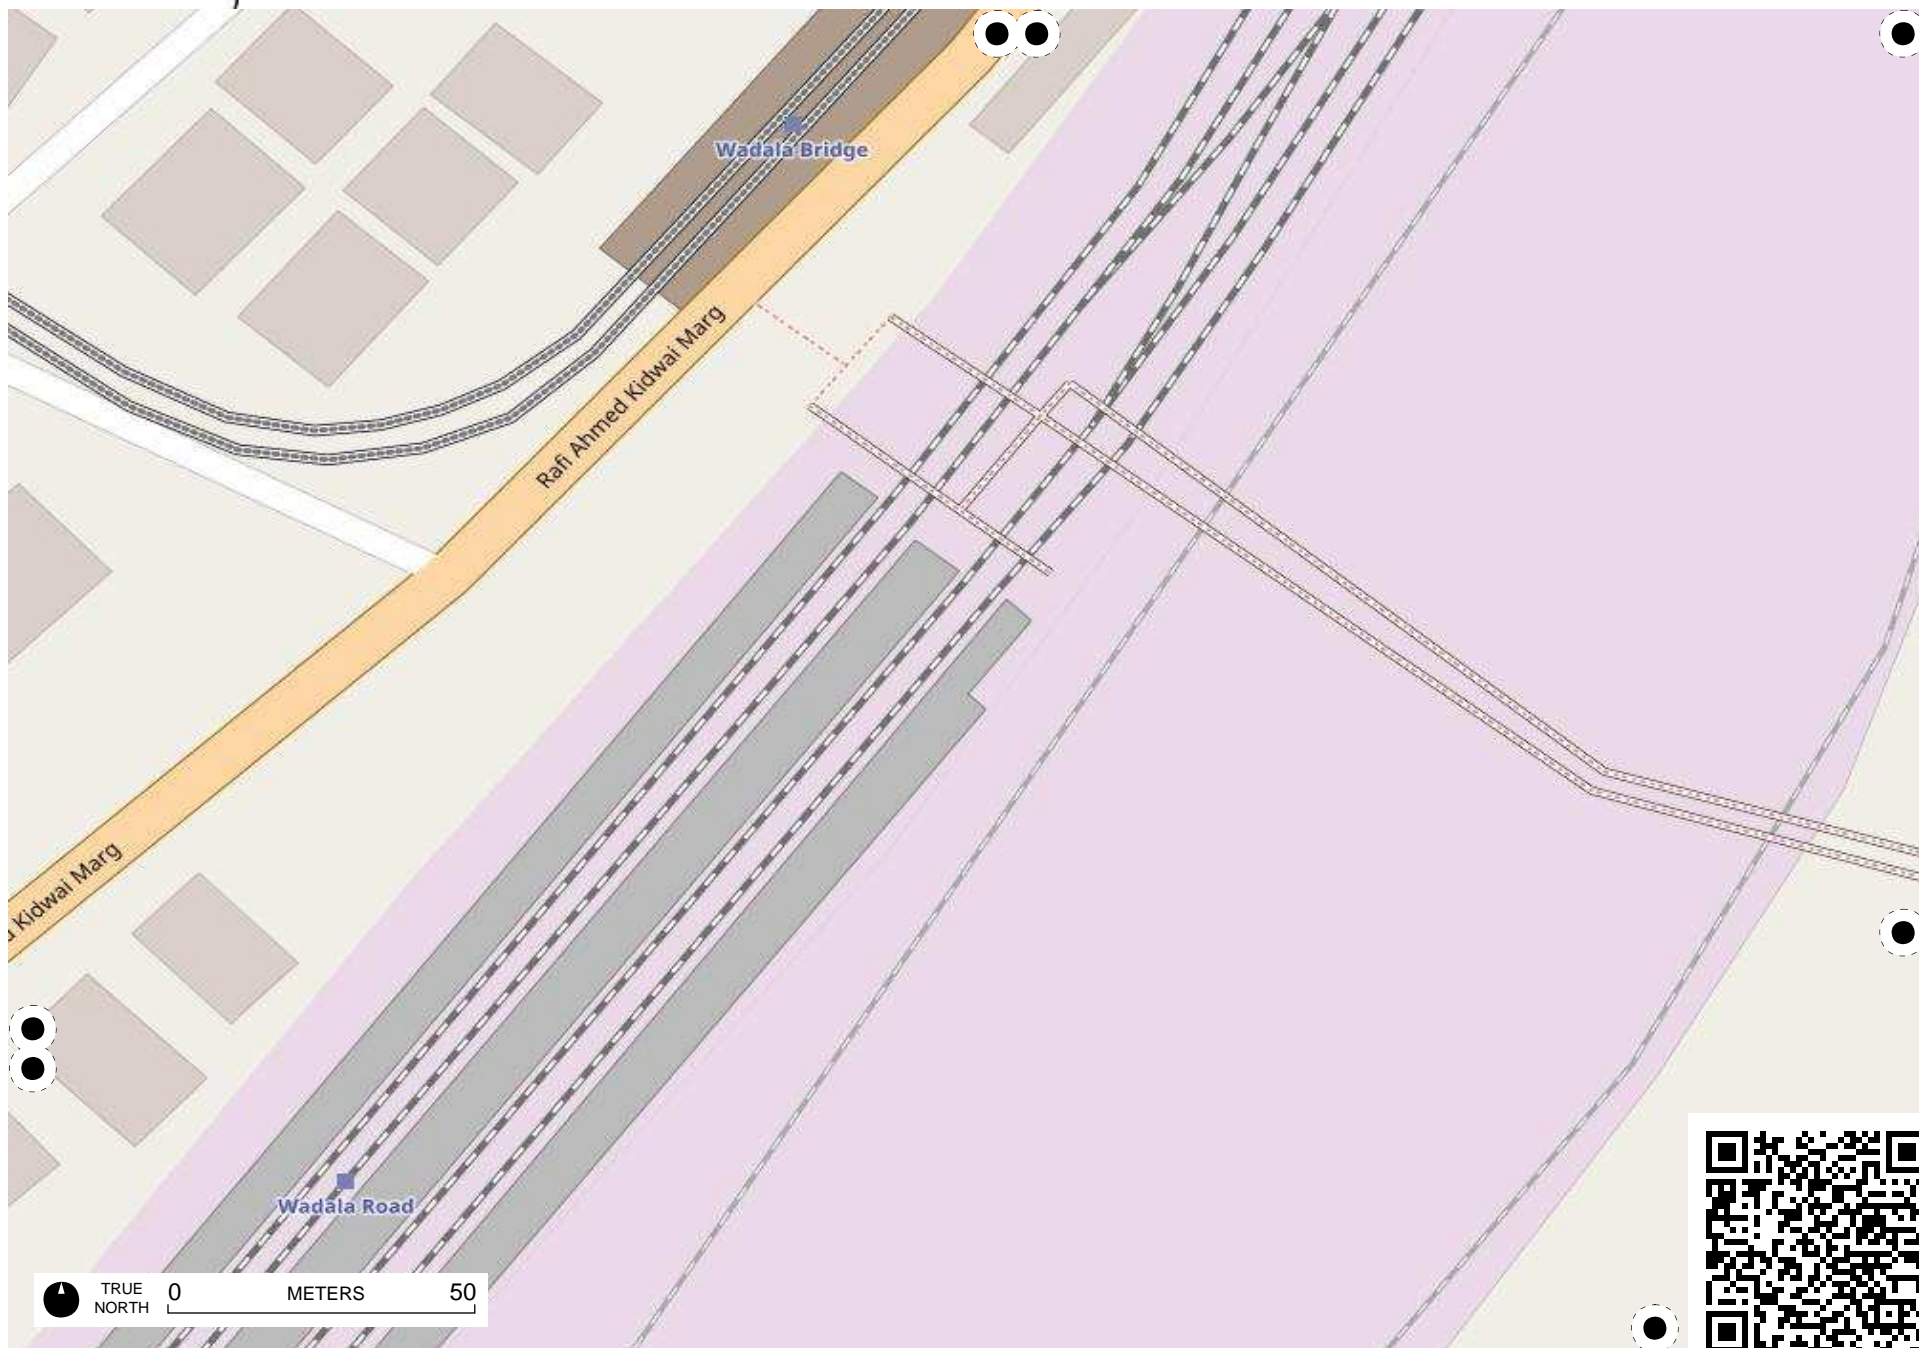

TRUE NORTH 0 METERS 200

TRUE NORTH 0 METERS 50

Nadkarni Park

TRUE NORTH 0 METERS 50

TRUE NORTH 0 METERS 50

Korba Mithagar

TRUE NORTH 0 METERS 50

Lal Bahadur Shastri Naagar