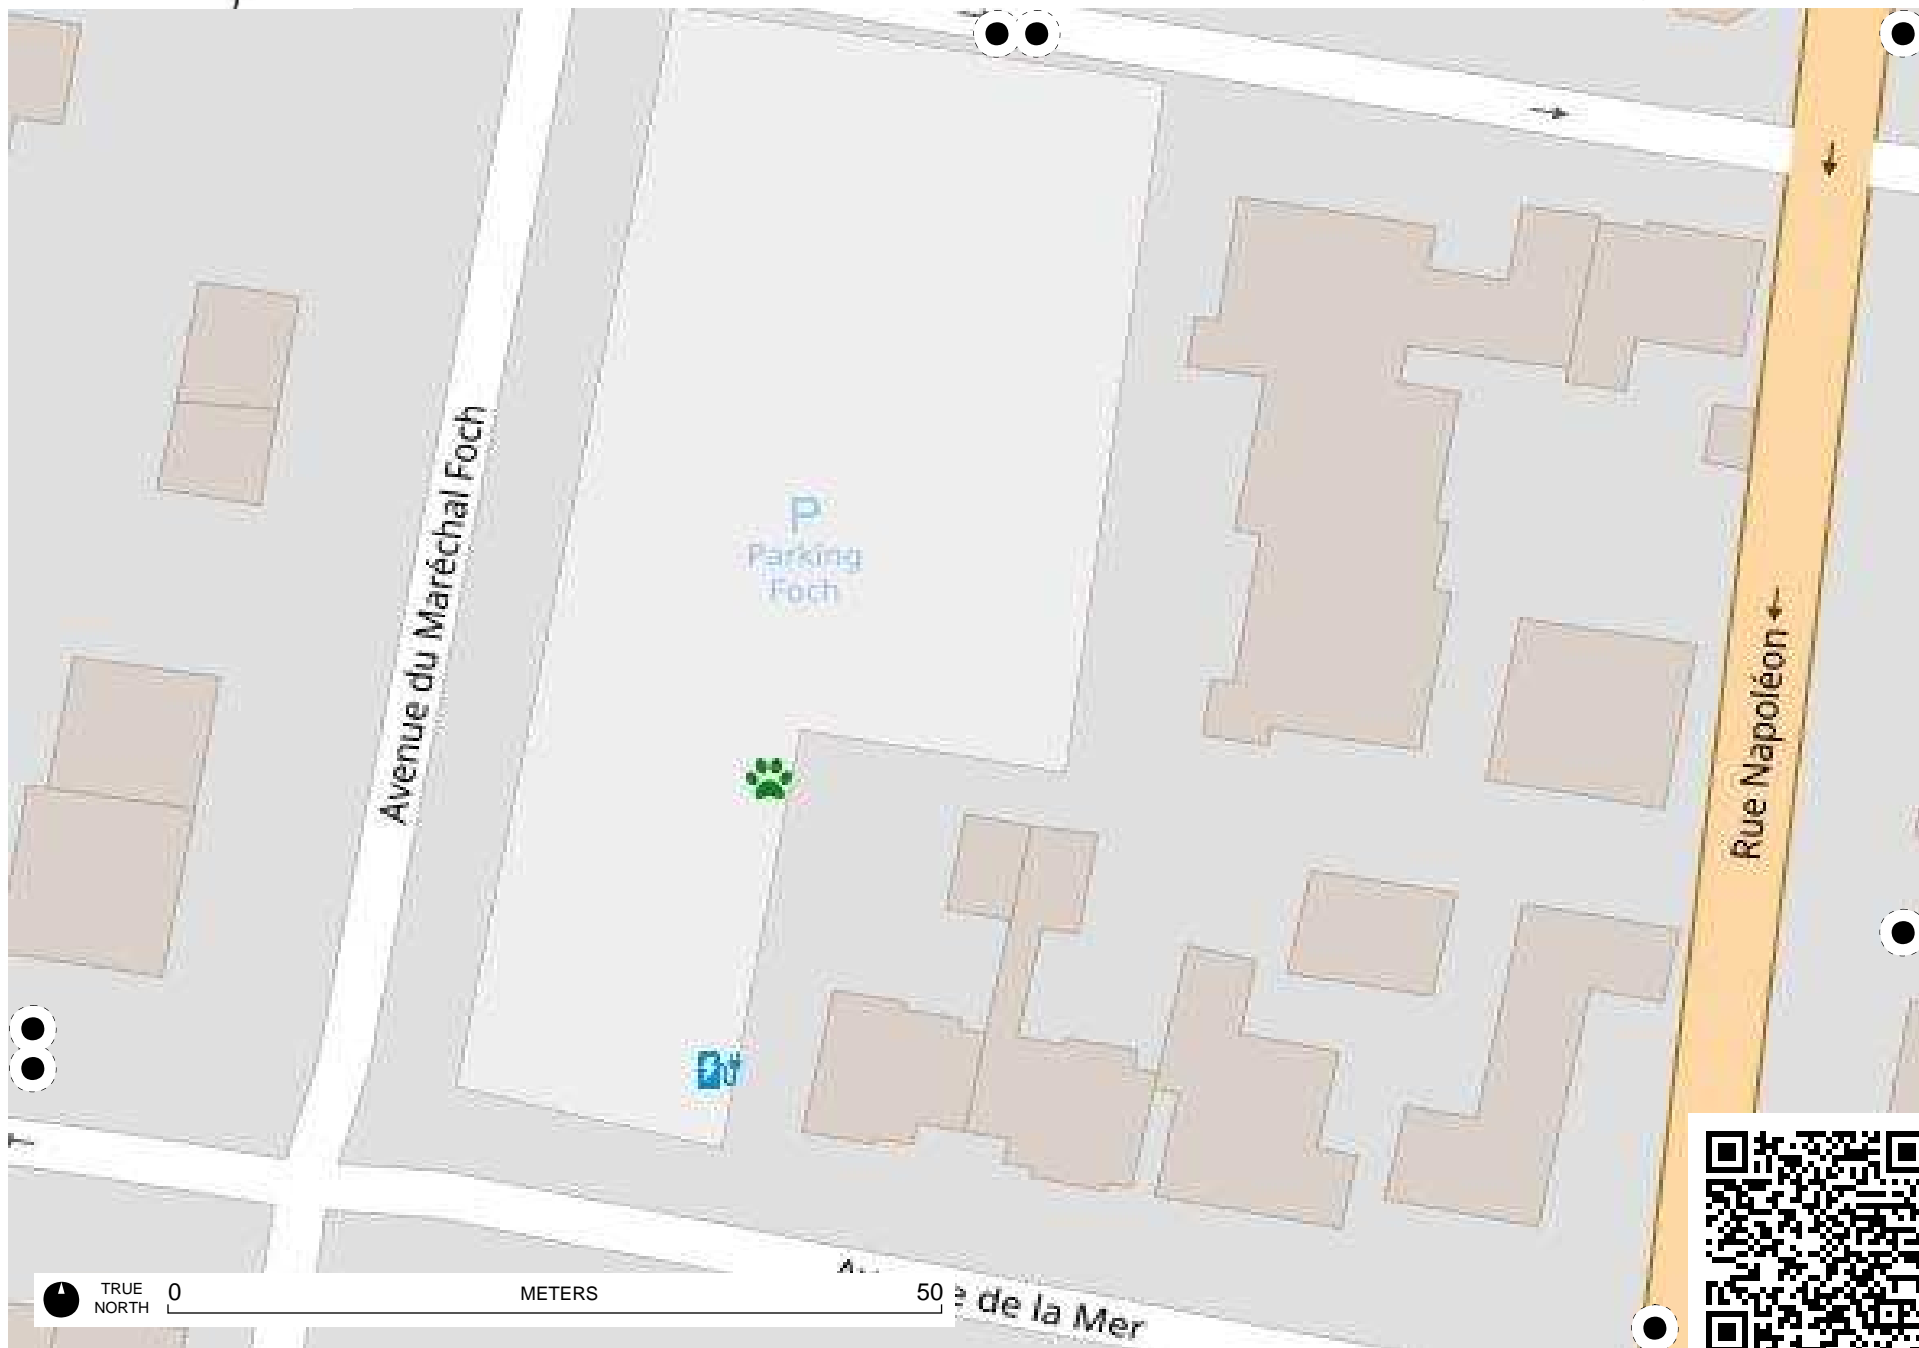

Field Papers

place navarin 62200 boulogne sur mer
<http://fieldpapers.org/atlas/3qyffj9y/B1>

Field Papers

place navarin 62200 boulogne sur mer
<http://fieldpapers.org/atlasses/3qyffj9y/B2>

TRUE NORTH 0 METERS 50

Field Papers

place navarin 62200 boulogne sur mer
<http://fieldpapers.org/atlas/3qyffj9y/C1>

TRUE NORTH 0

METERS

50

de la Mer