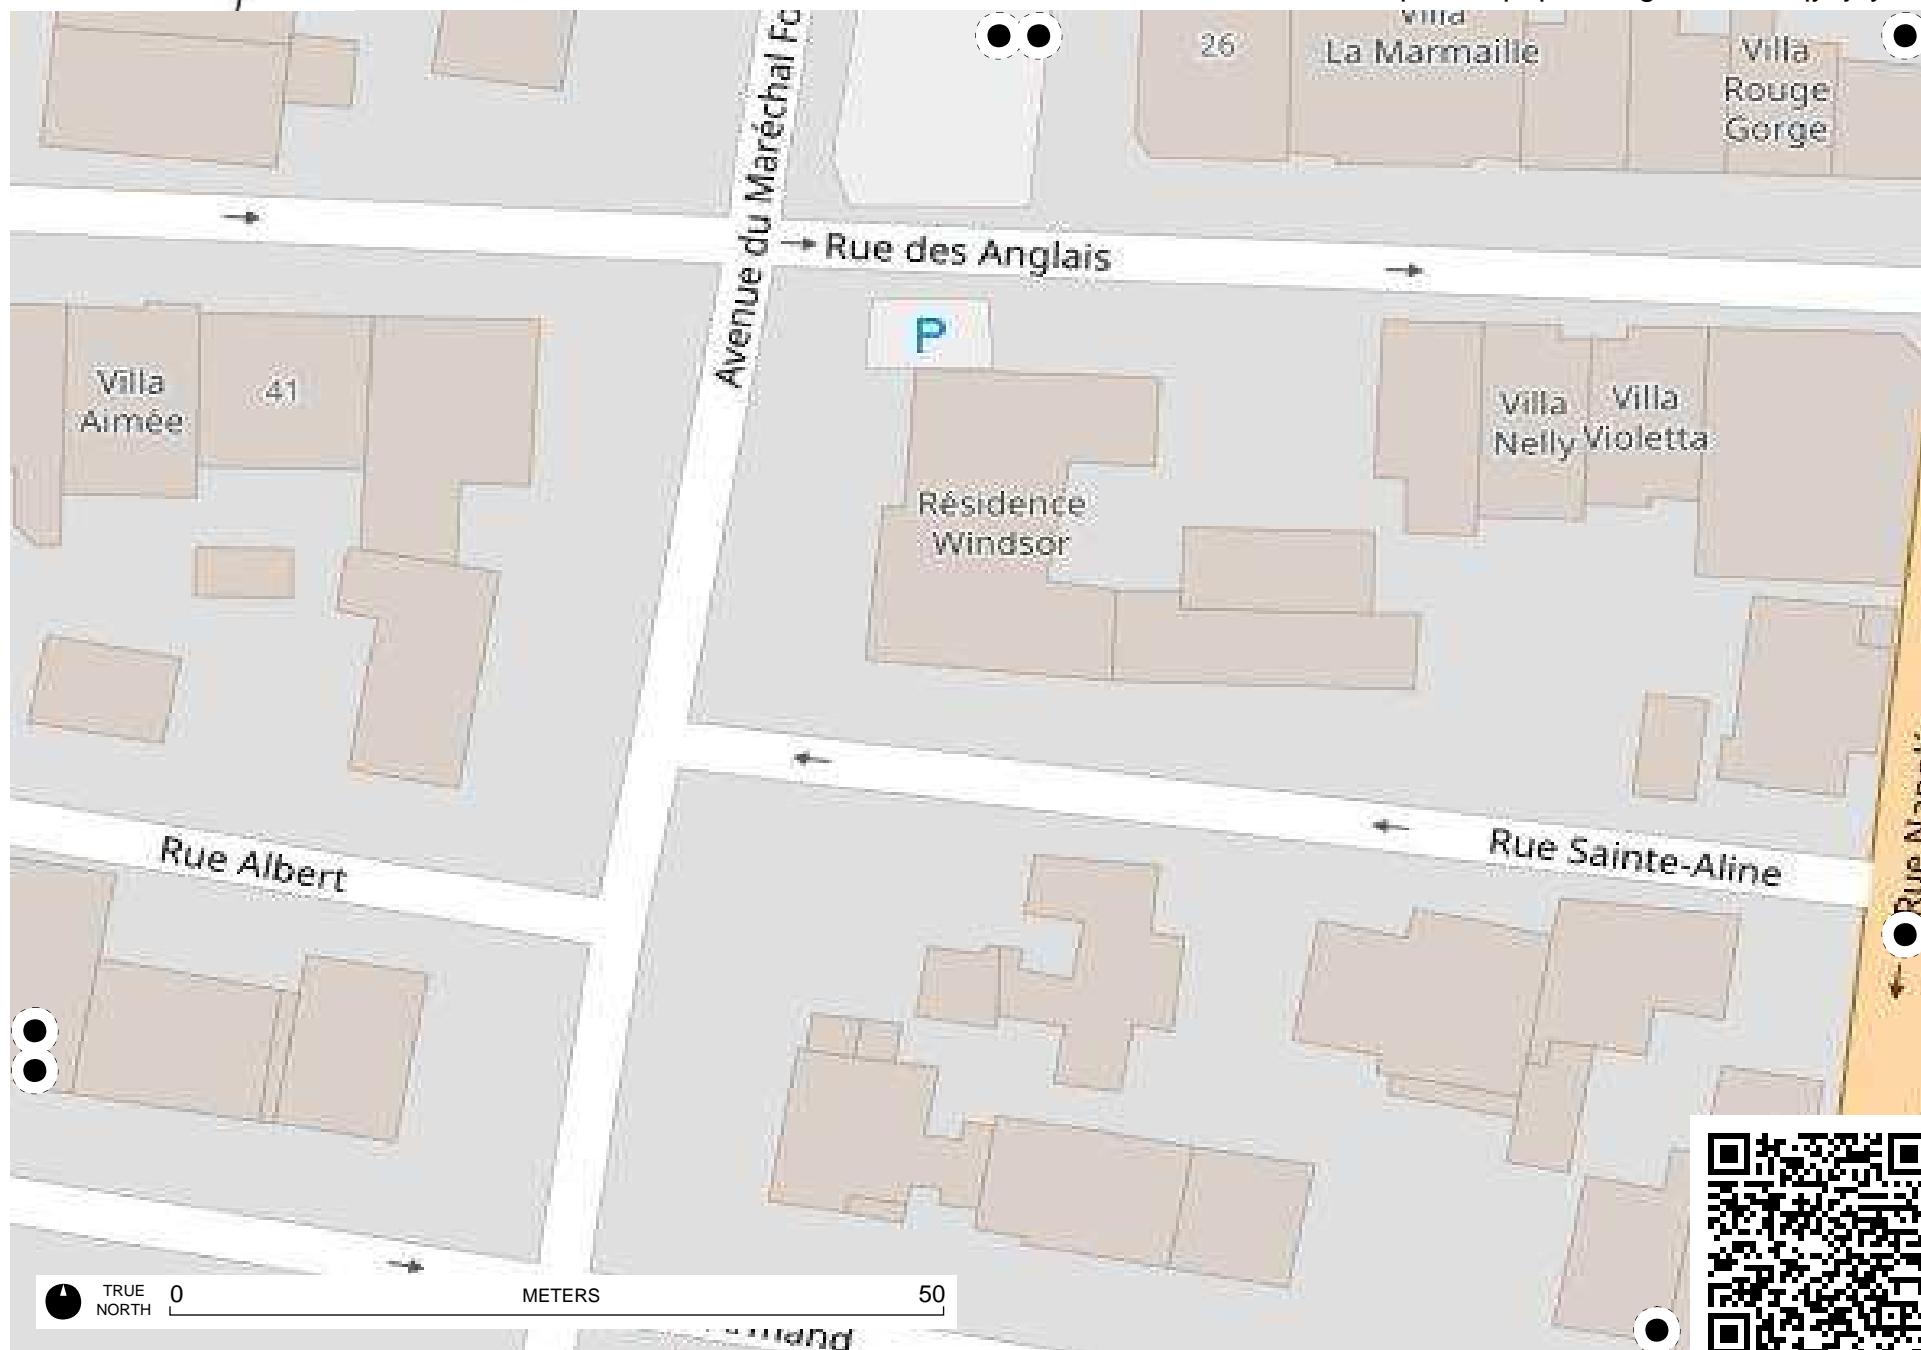

Field Papers

place navarin 62200 boulogne sur mer
<http://fieldpapers.org/atlas/3qyffj9y/B1>

Field Papers

place navarin 62200 boulogne sur mer
<http://fieldpapers.org/atlasses/3qyffj9y/B2>

TRUE NORTH 0 METERS 50

Field Papers

place navarin 62200 boulogne sur mer
<http://fieldpapers.org/atlas/3qyffj9y/C1>

TRUE NORTH 0

METERS

50

de la Mer