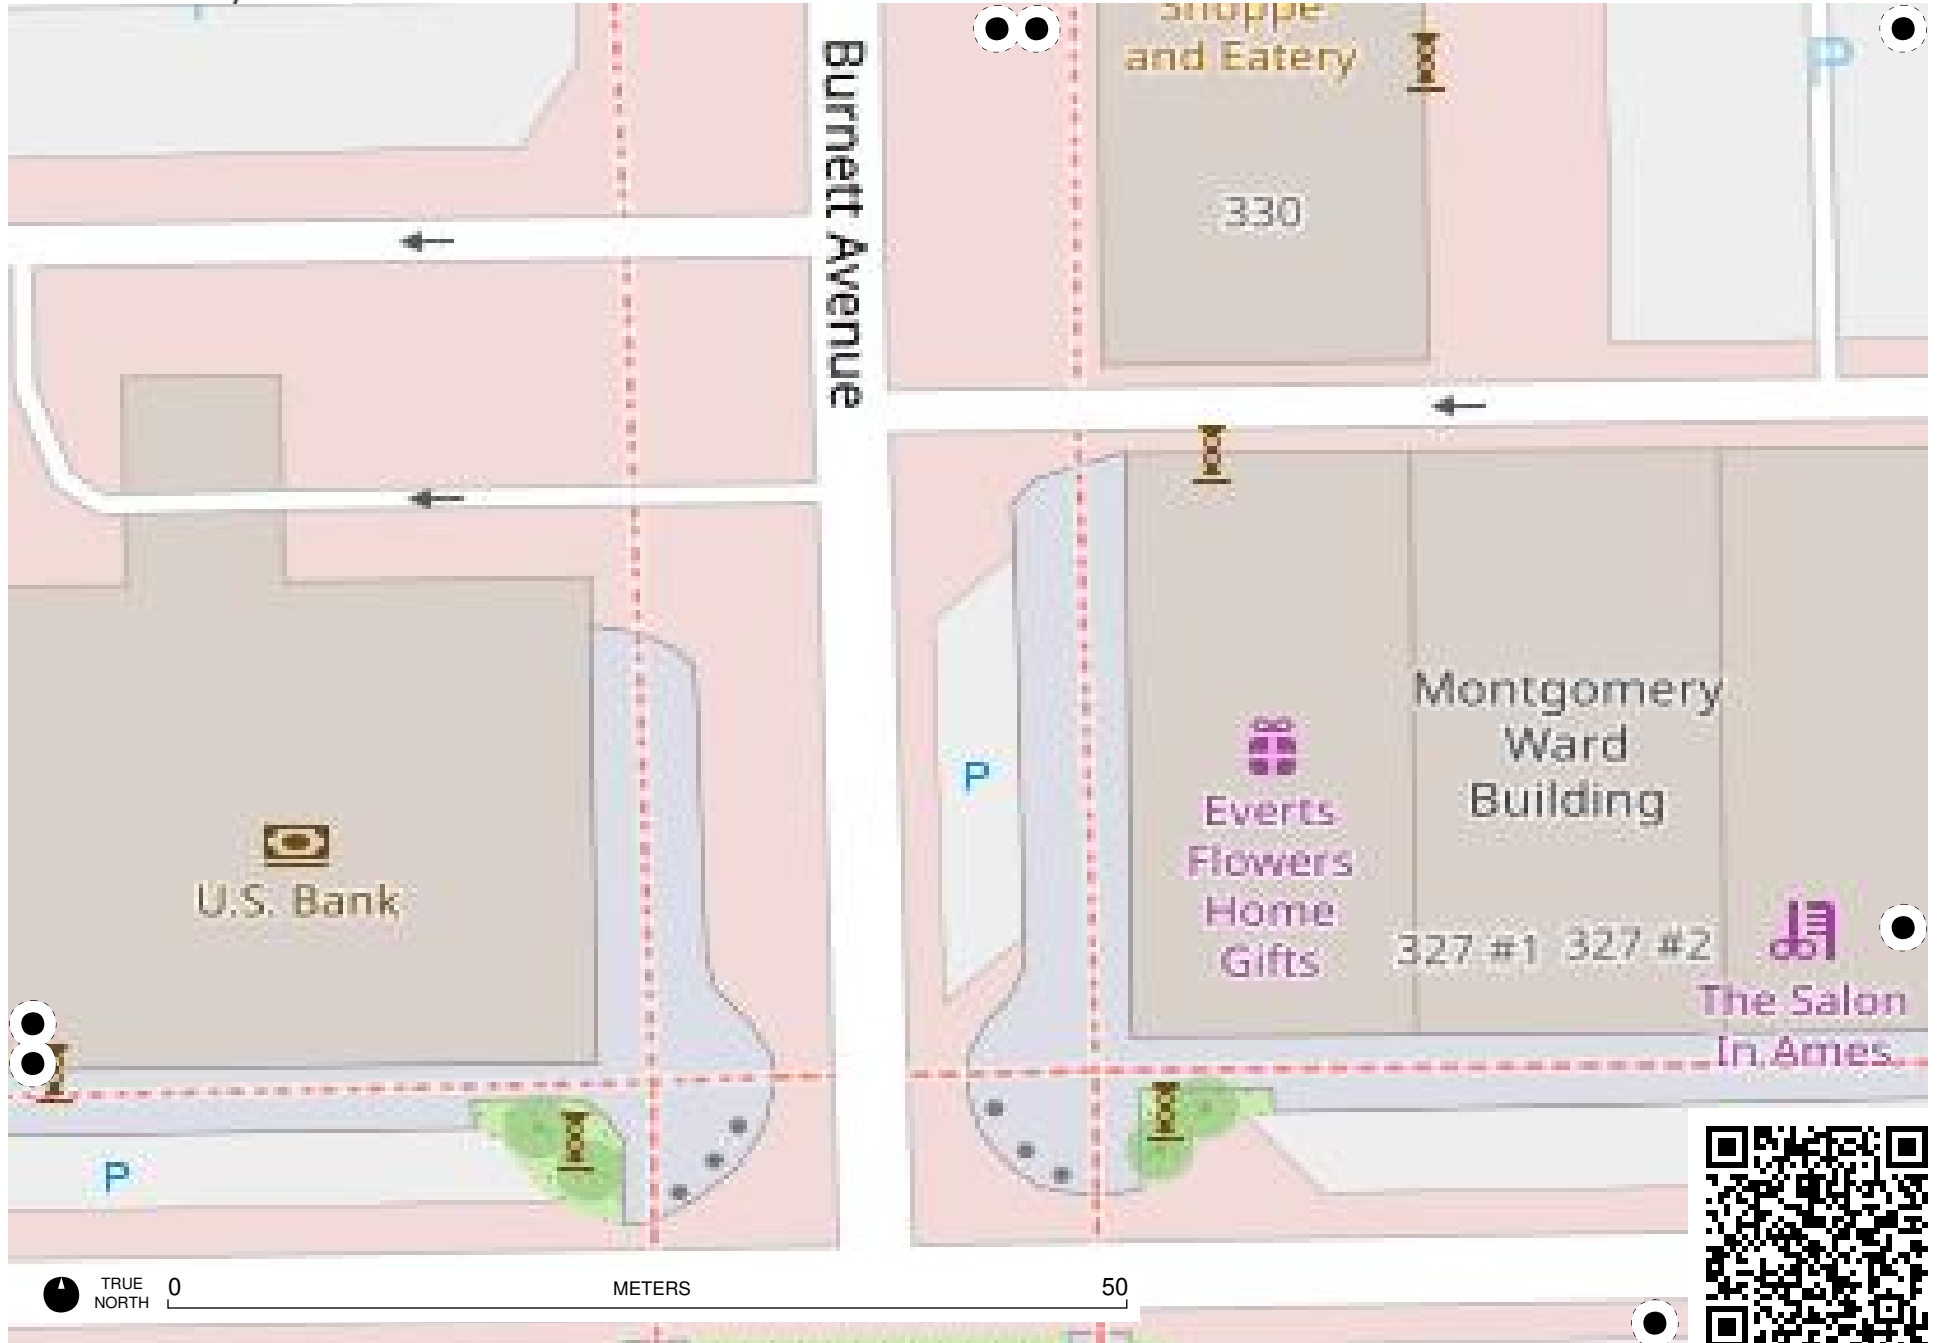

5th Street
at Kellogg
Avenue
Westbound

5th Street

10Fold
Architecture

TRUE NORTH 0 METERS 50

Field Papers

Main Street

Main Street

Main Street

Historical
street
lural

Century
21

Pro Nails

CosmoProf

Cornbread
restaurant

0 METERS 50

Field Papers