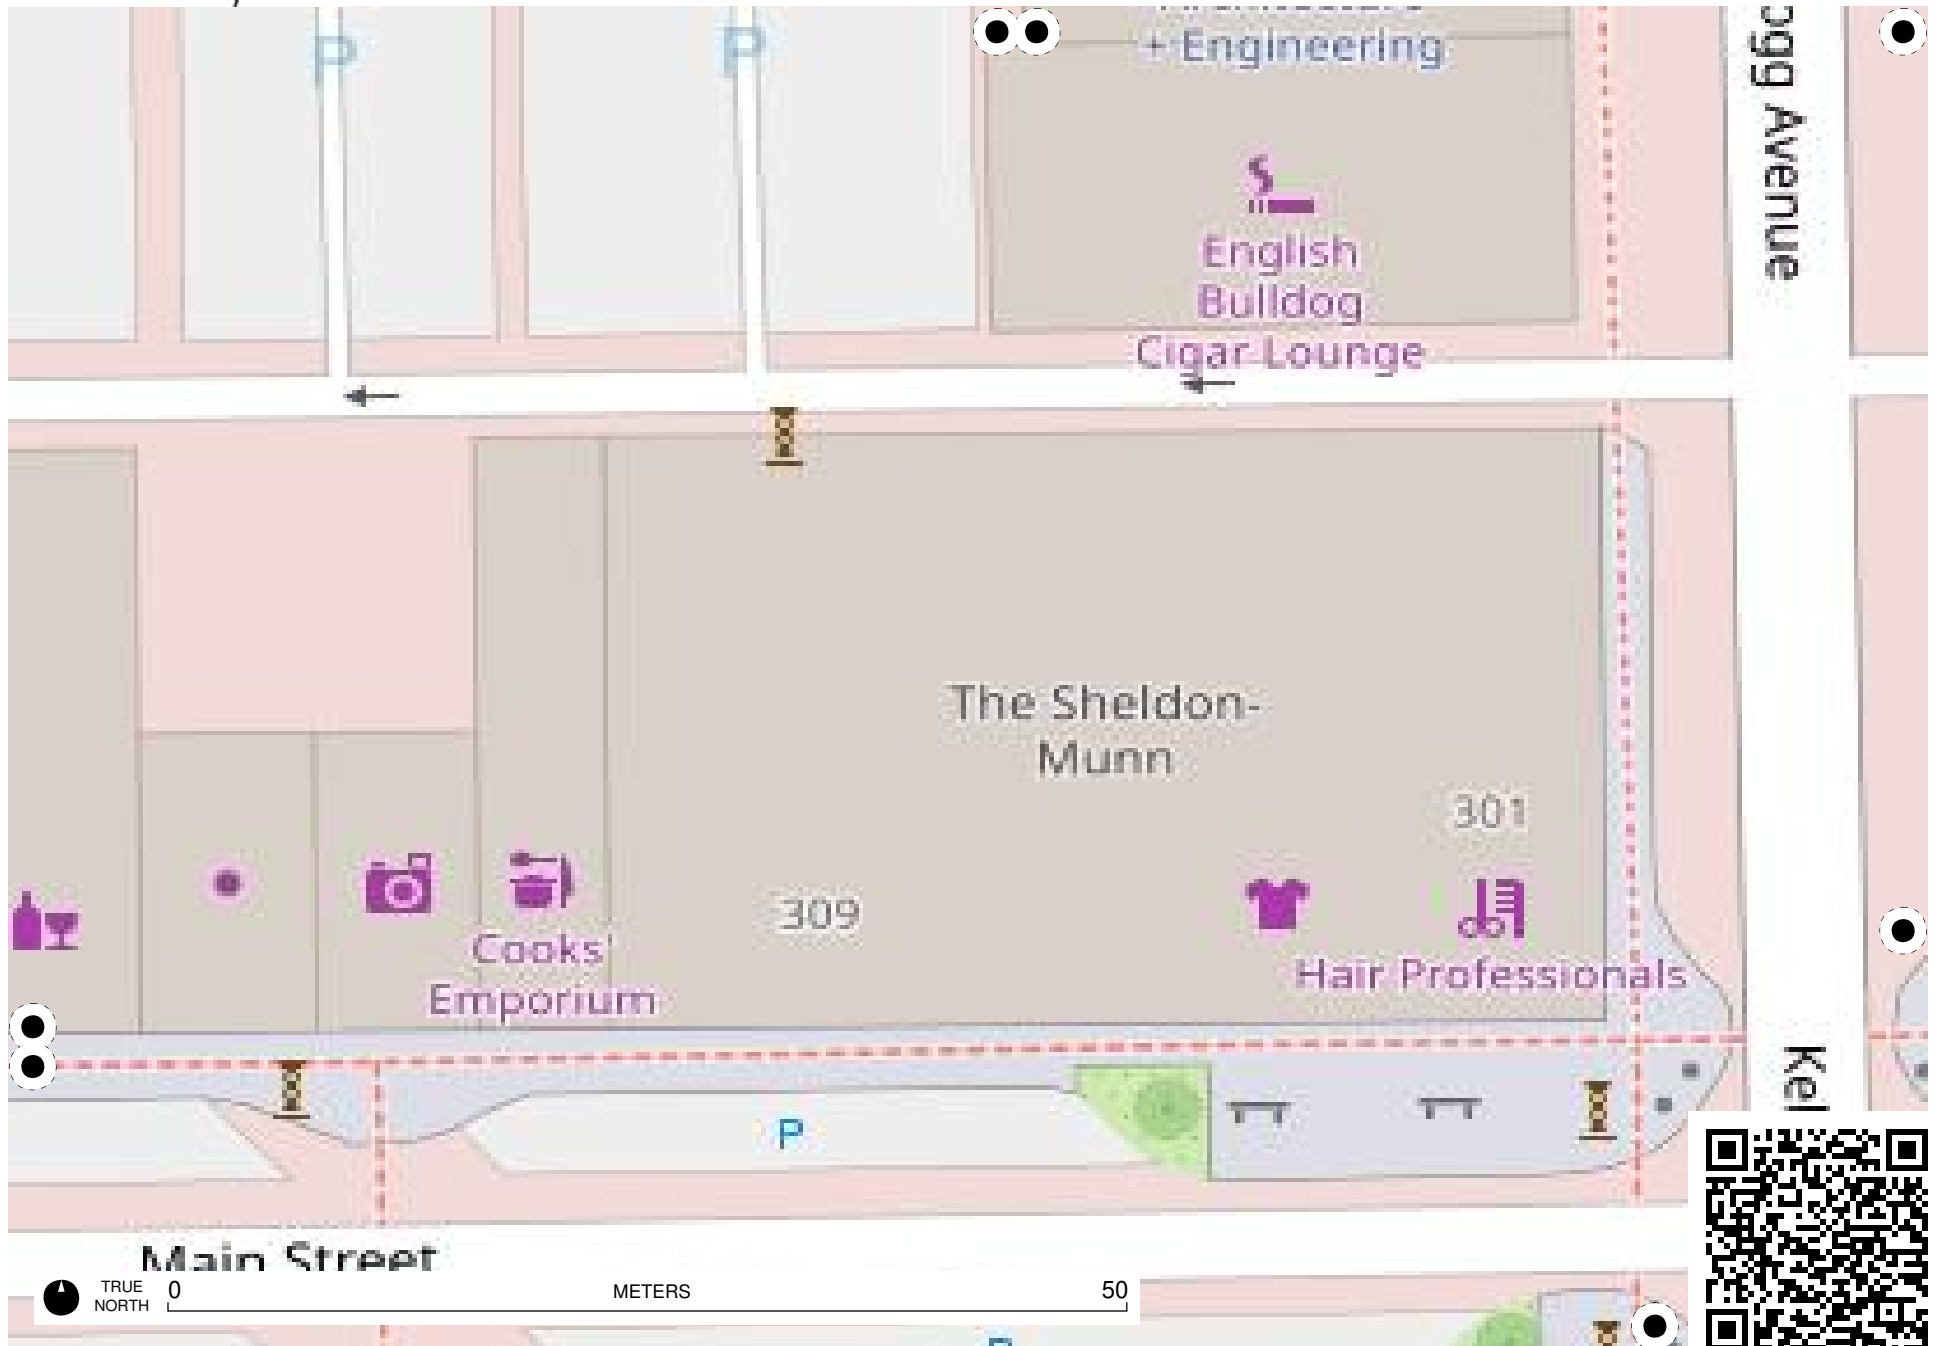

5th Street
at Kellogg
Avenue
Westbound

5th Street

10Fold
Architecture

TRUE NORTH 0 METERS 50

Field Papers

Main Street

Main Street

Main Street

Historical
street
lural

Century
21

Pro Nails

CosmoProf

Cornbread
restaurant

0 METERS 50

Field Papers