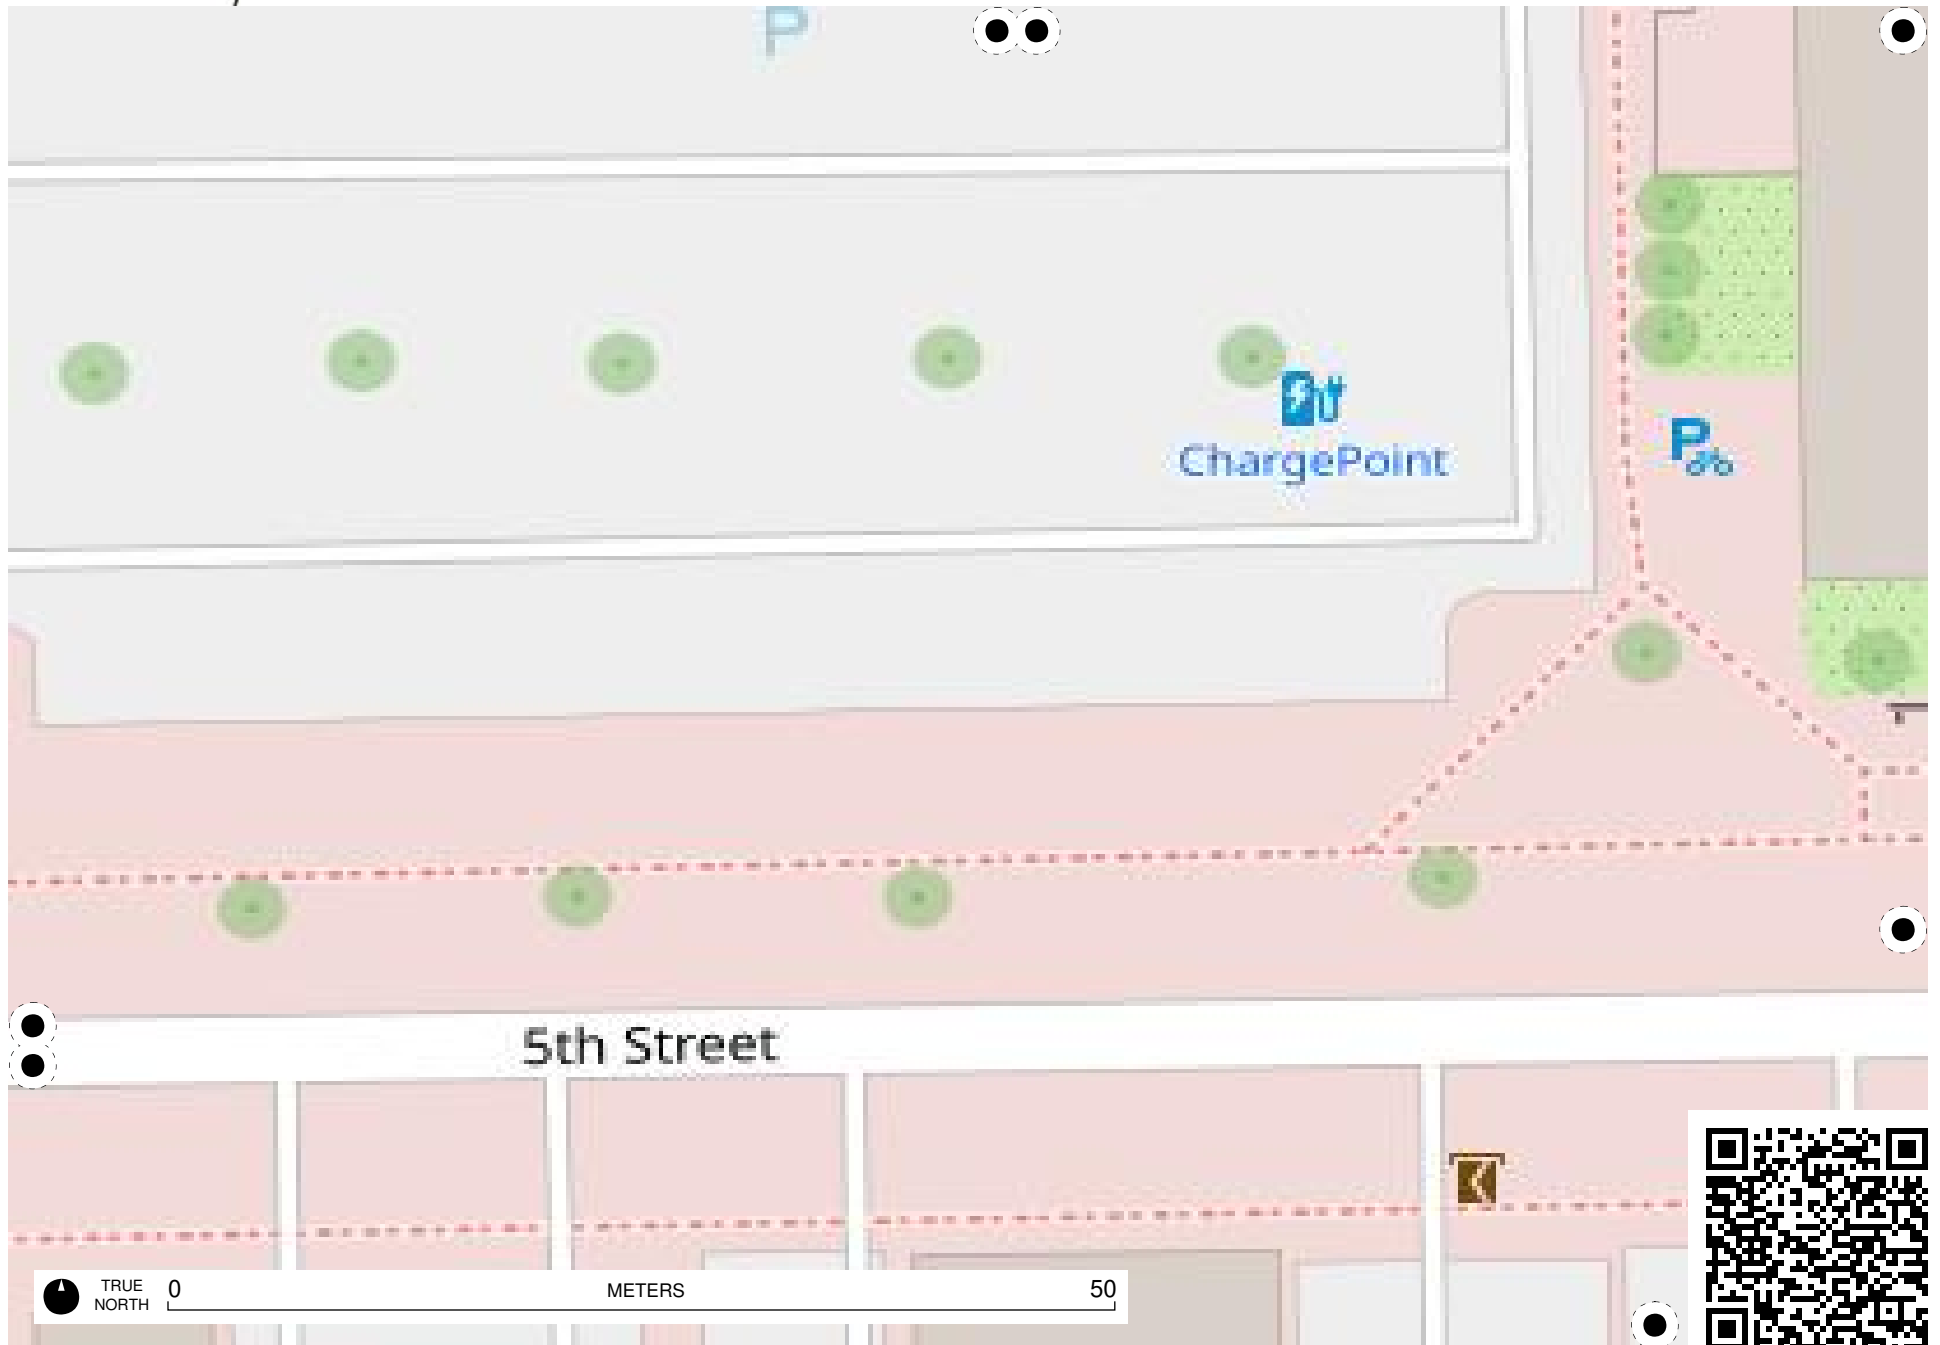

Field Papers