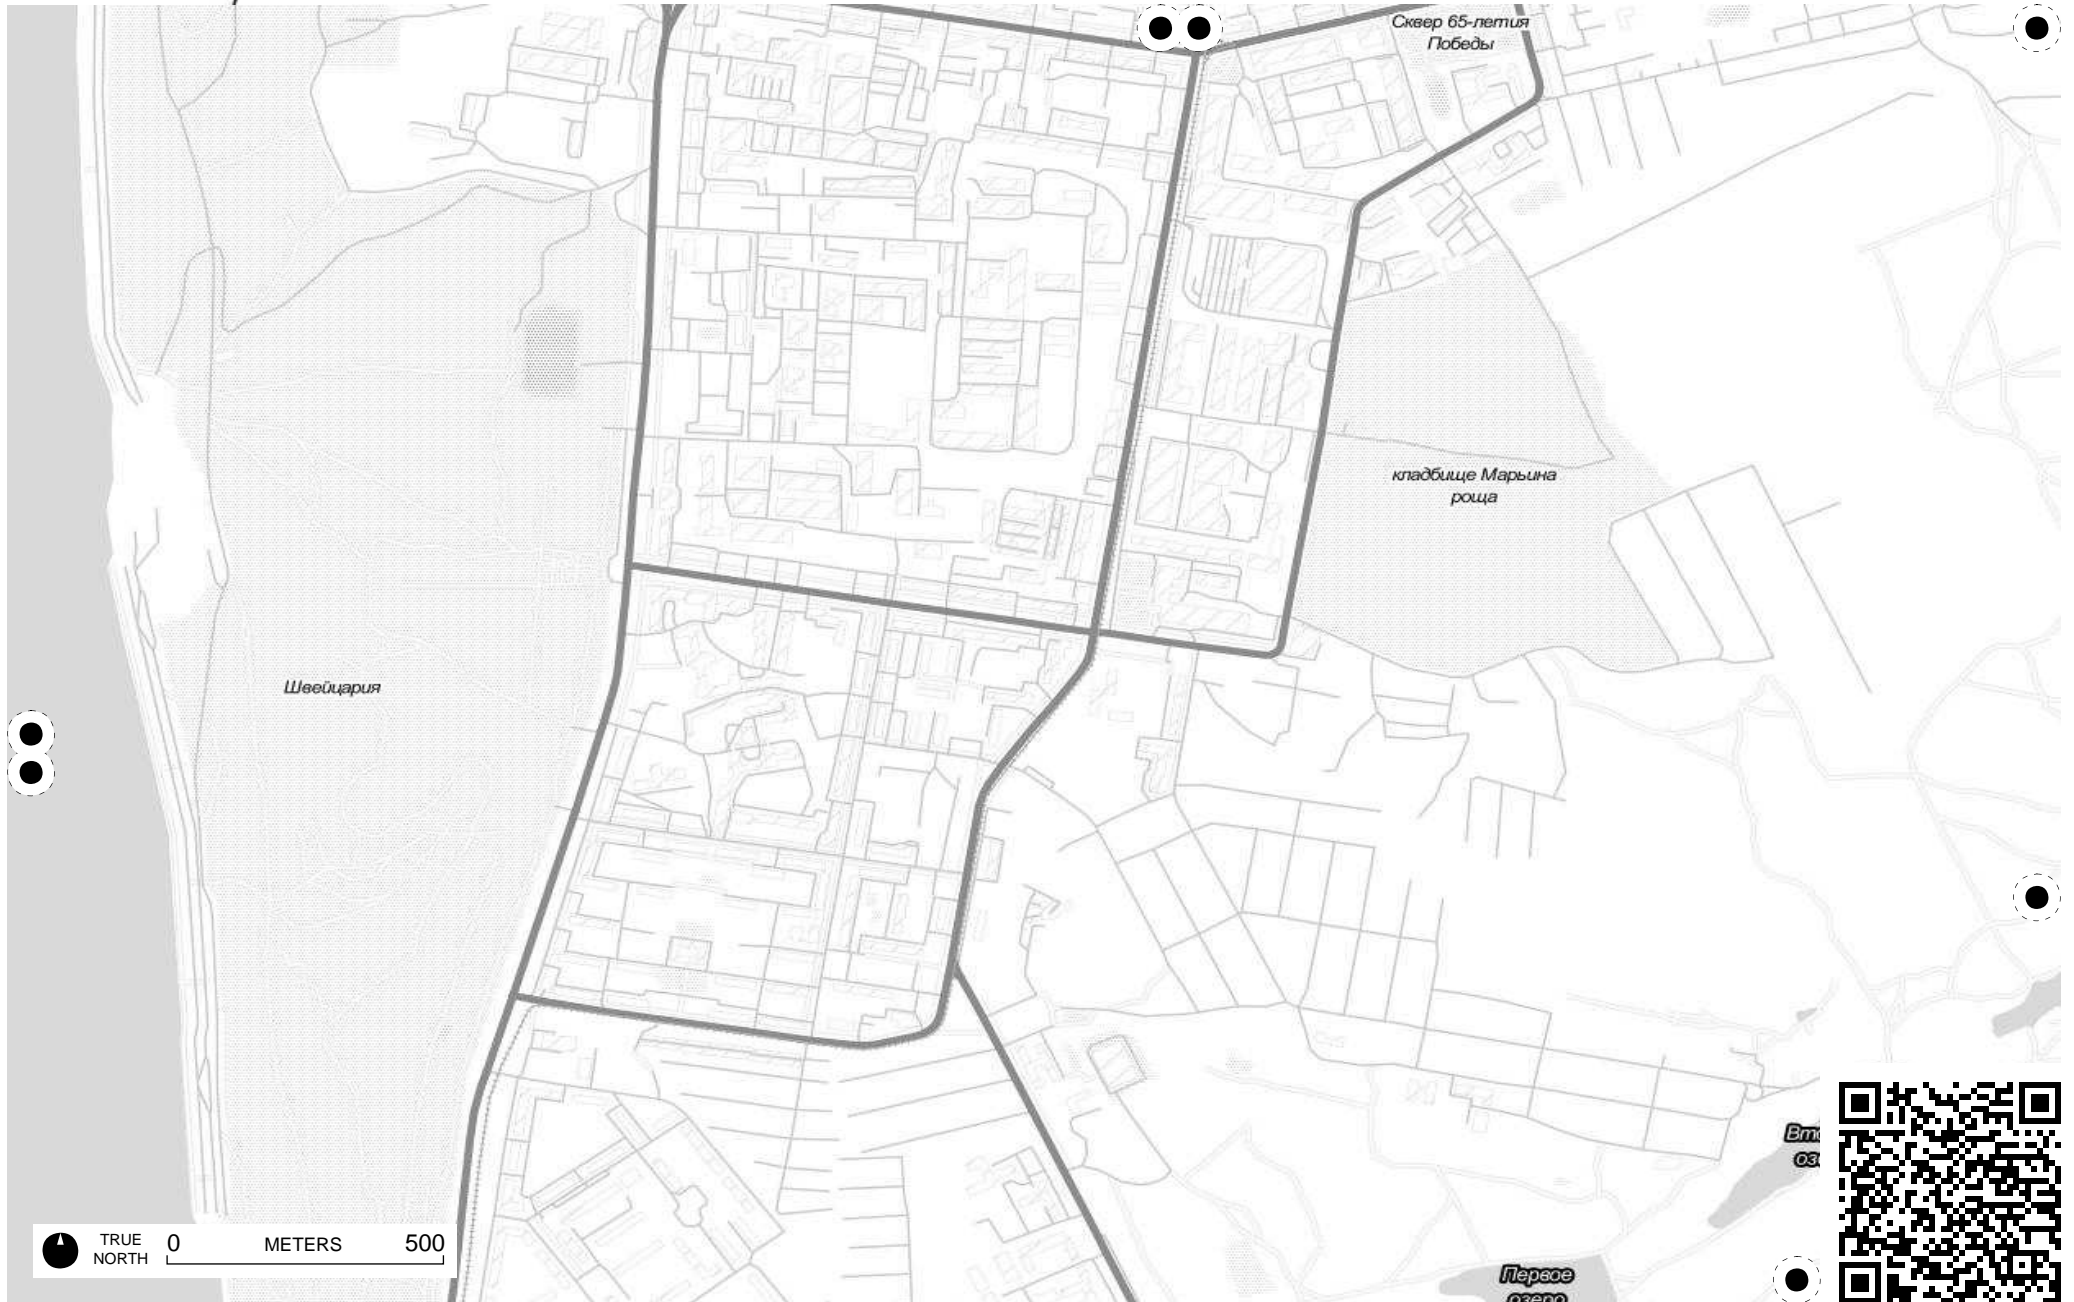

TRUE NORTH 0 KILOMETERS 2

TRUE NORTH 0 METERS 500

Field Papers

Untitled

<http://fieldpapers.org/atlas/3mfmnt1/B3>

Третье озеро

Новопокровское

TRUE NORTH 0 METERS 500

Field Papers

Untitled

<http://fieldpapers.org/atlasses/3mfmnt11/C3>

TRUE NORTH 0 METERS 500