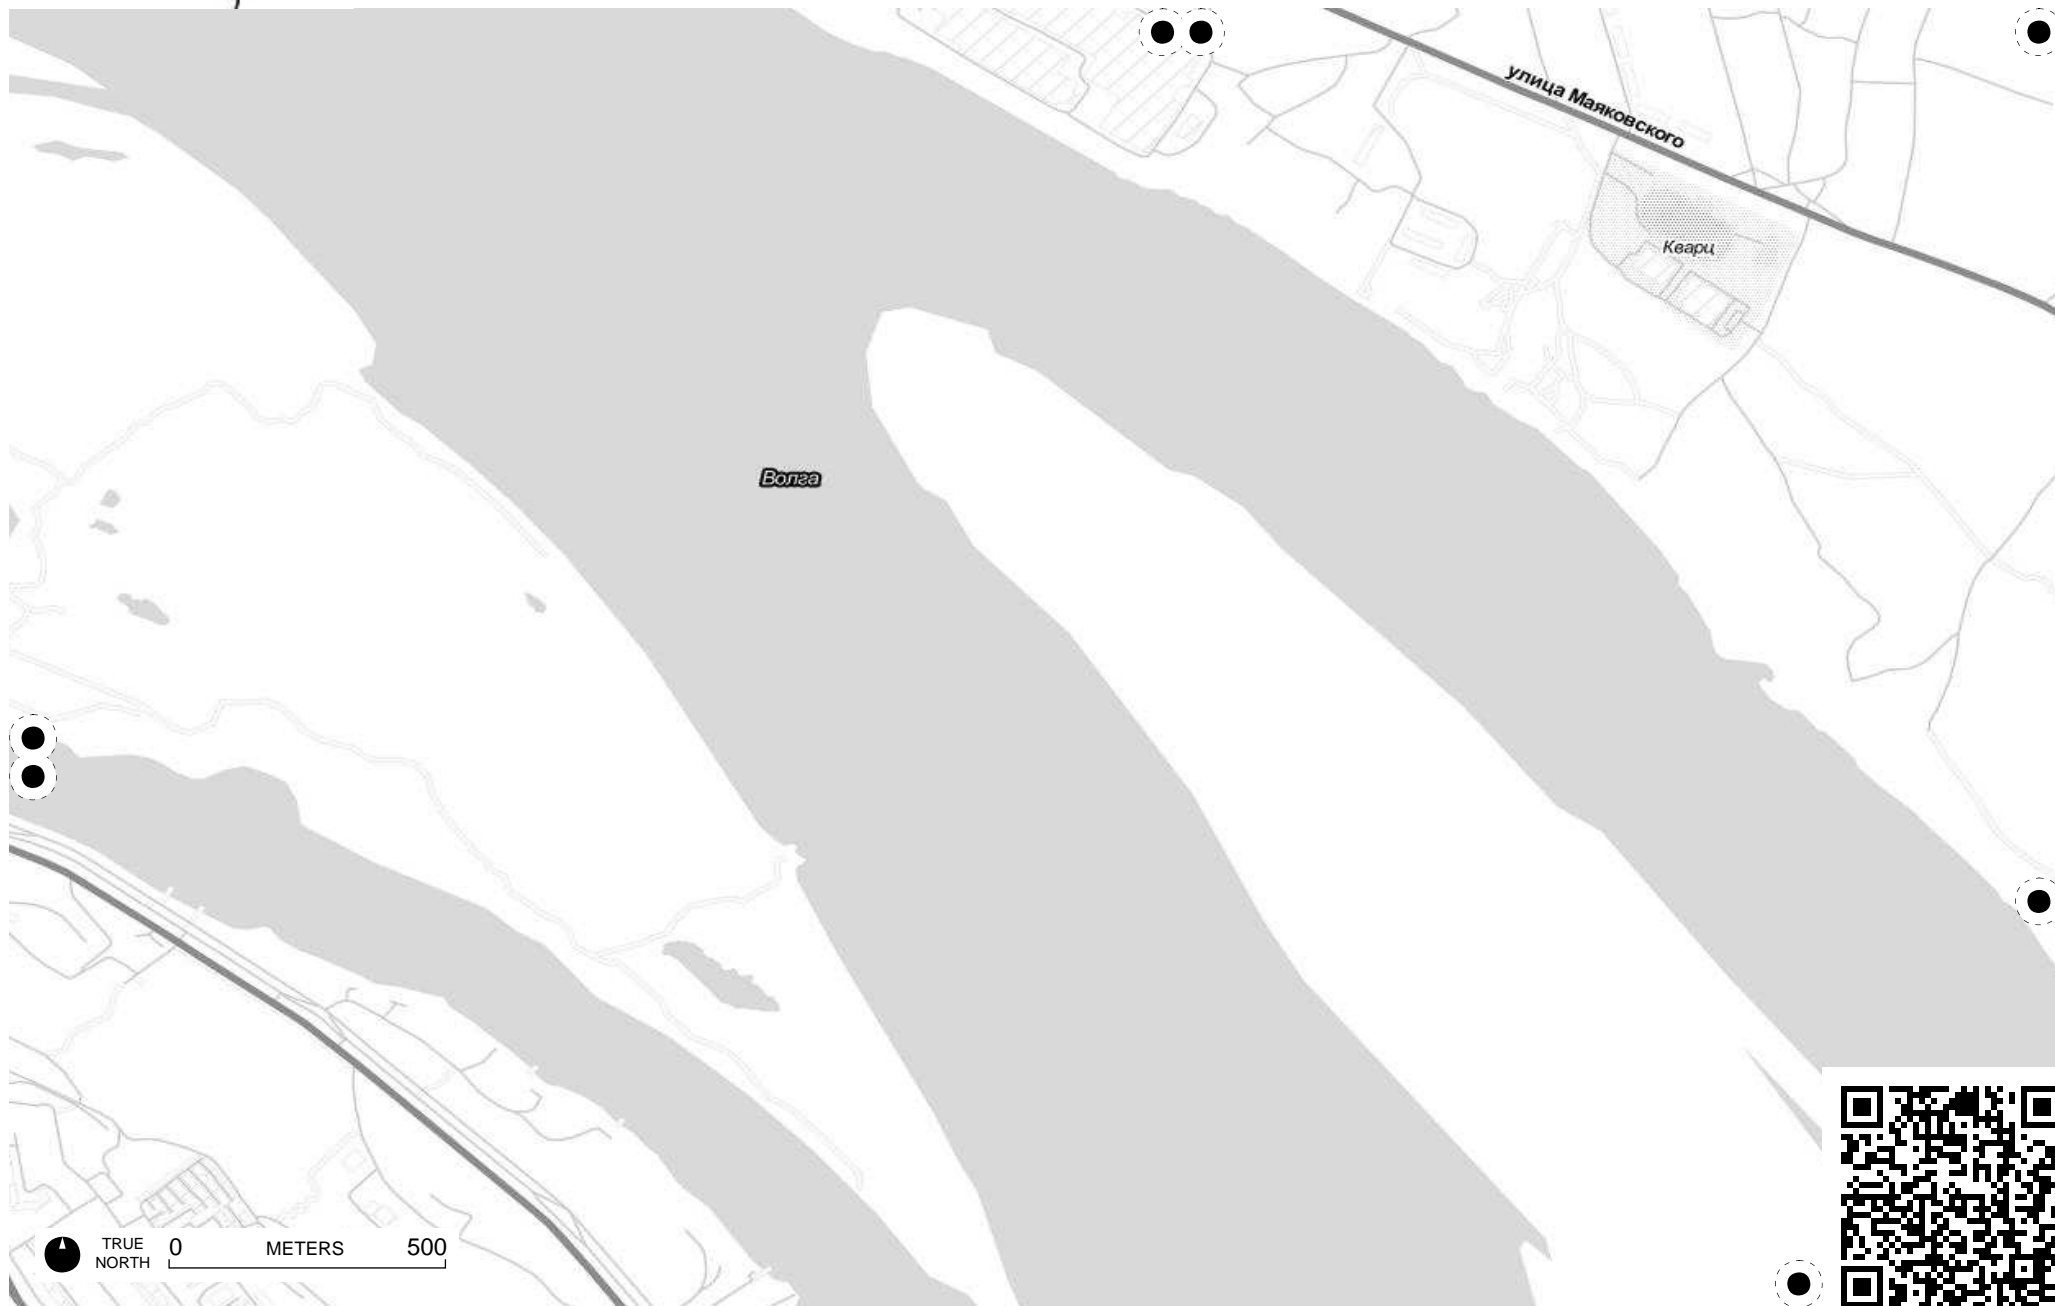

TRUE NORTH 0 KILOMETERS 2

TRUE NORTH 0 METERS 500

Field Papers

Untitled

<http://fieldpapers.org/atlas/3mfmnt1/B3>

Третье озеро

Новопокровское

TRUE NORTH 0 METERS 500

Field Papers

Untitled

<http://fieldpapers.org/atlasses/3mfmnt11/C3>

TRUE NORTH 0 METERS 500