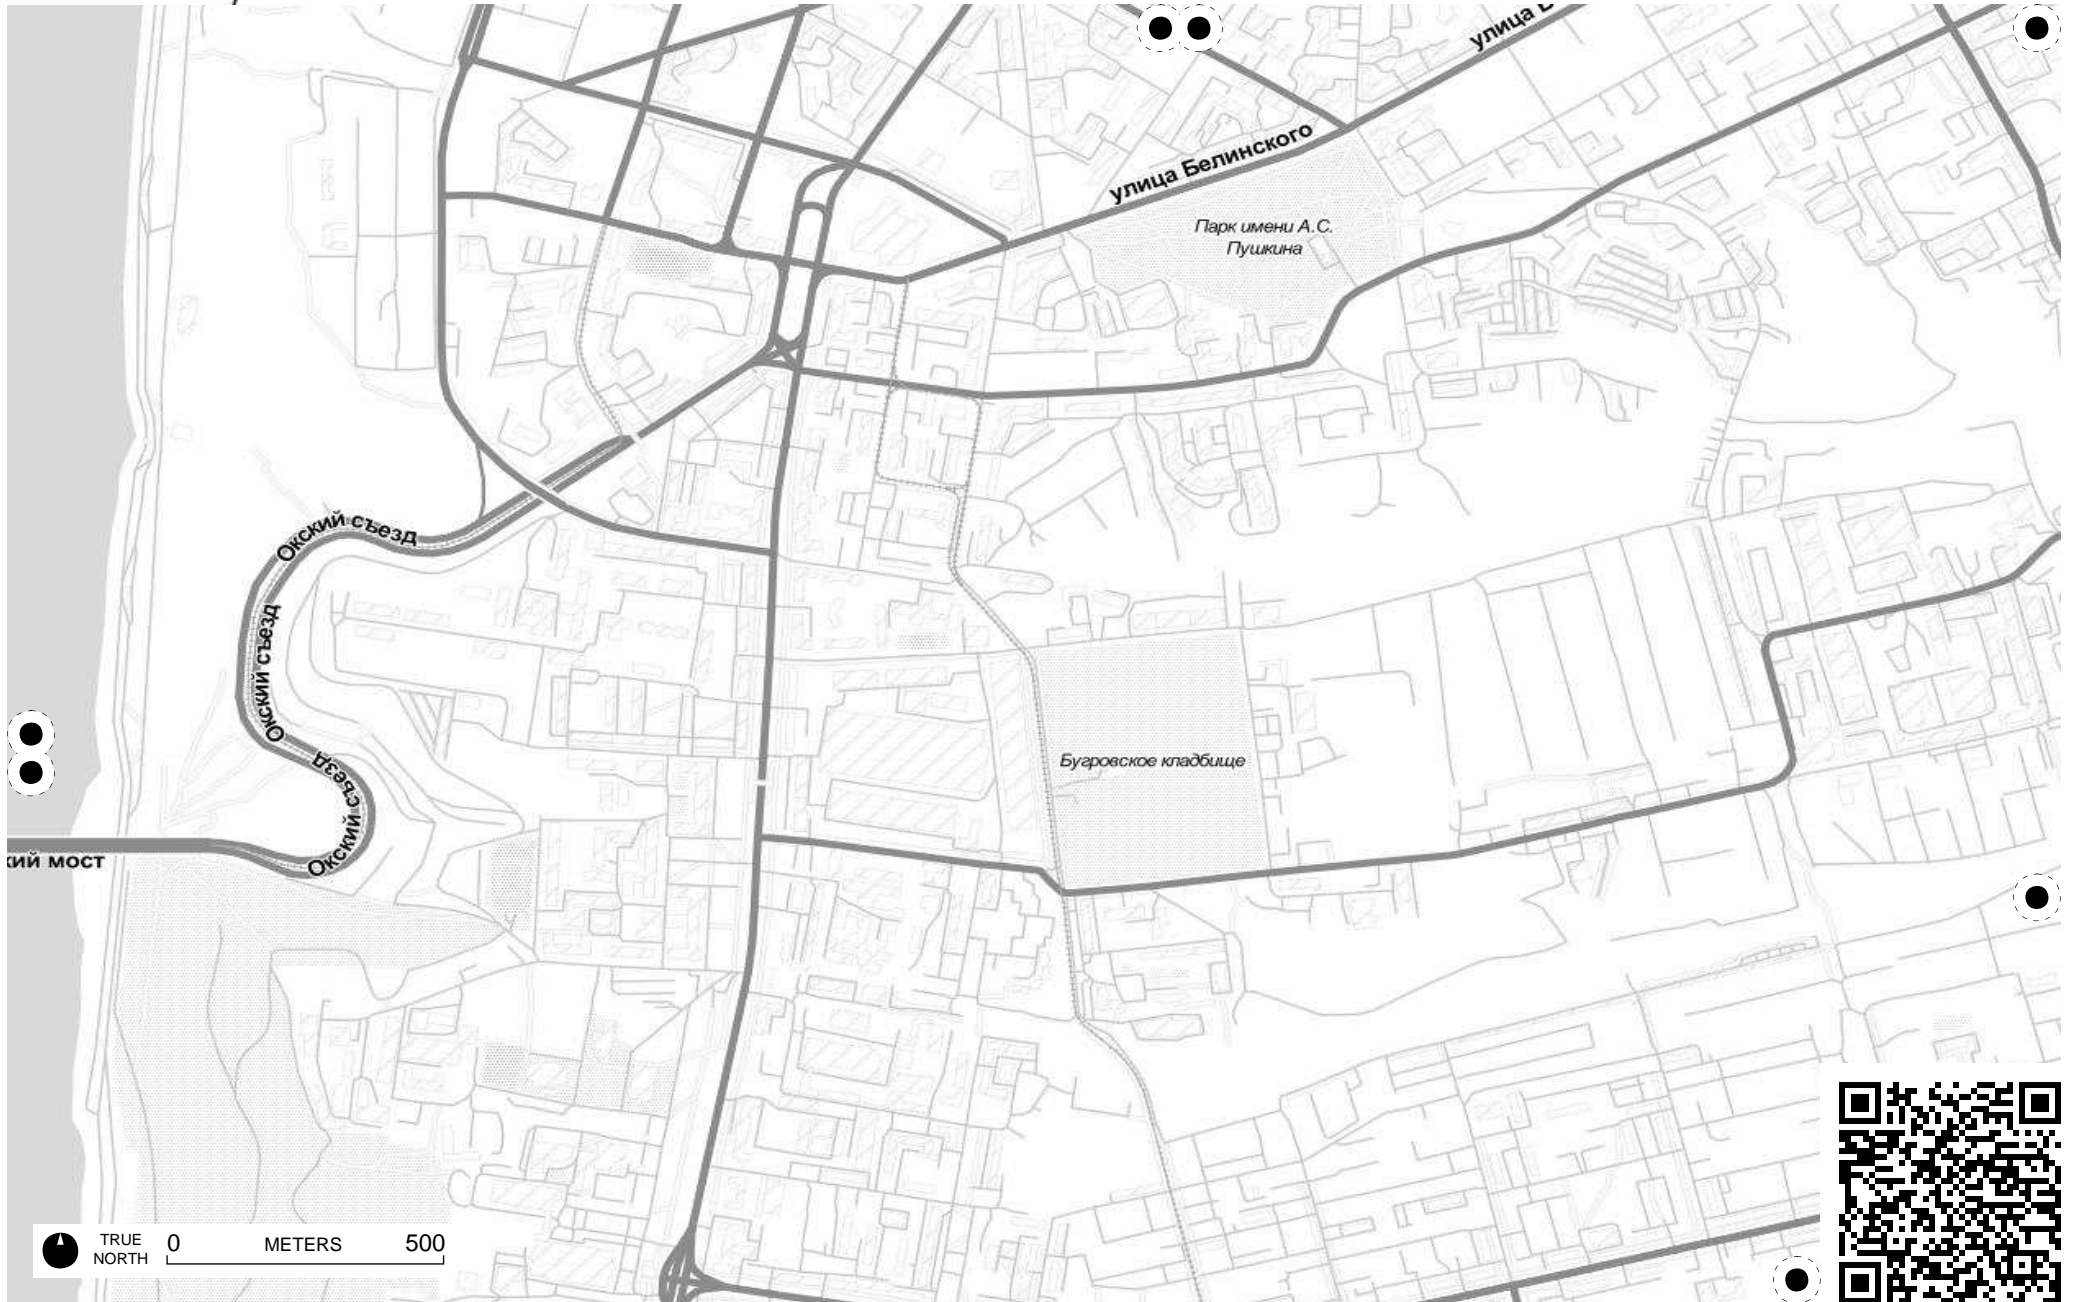

TRUE NORTH 0 KILOMETERS 2

TRUE NORTH 0 METERS 500

Field Papers

Untitled

<http://fieldpapers.org/atlas/3mfmnt1/B3>

Третье озеро

Новопокровское

TRUE NORTH 0 METERS 500

Field Papers

Untitled

<http://fieldpapers.org/atlasses/3mfmnt11/C3>

TRUE NORTH 0 METERS 500