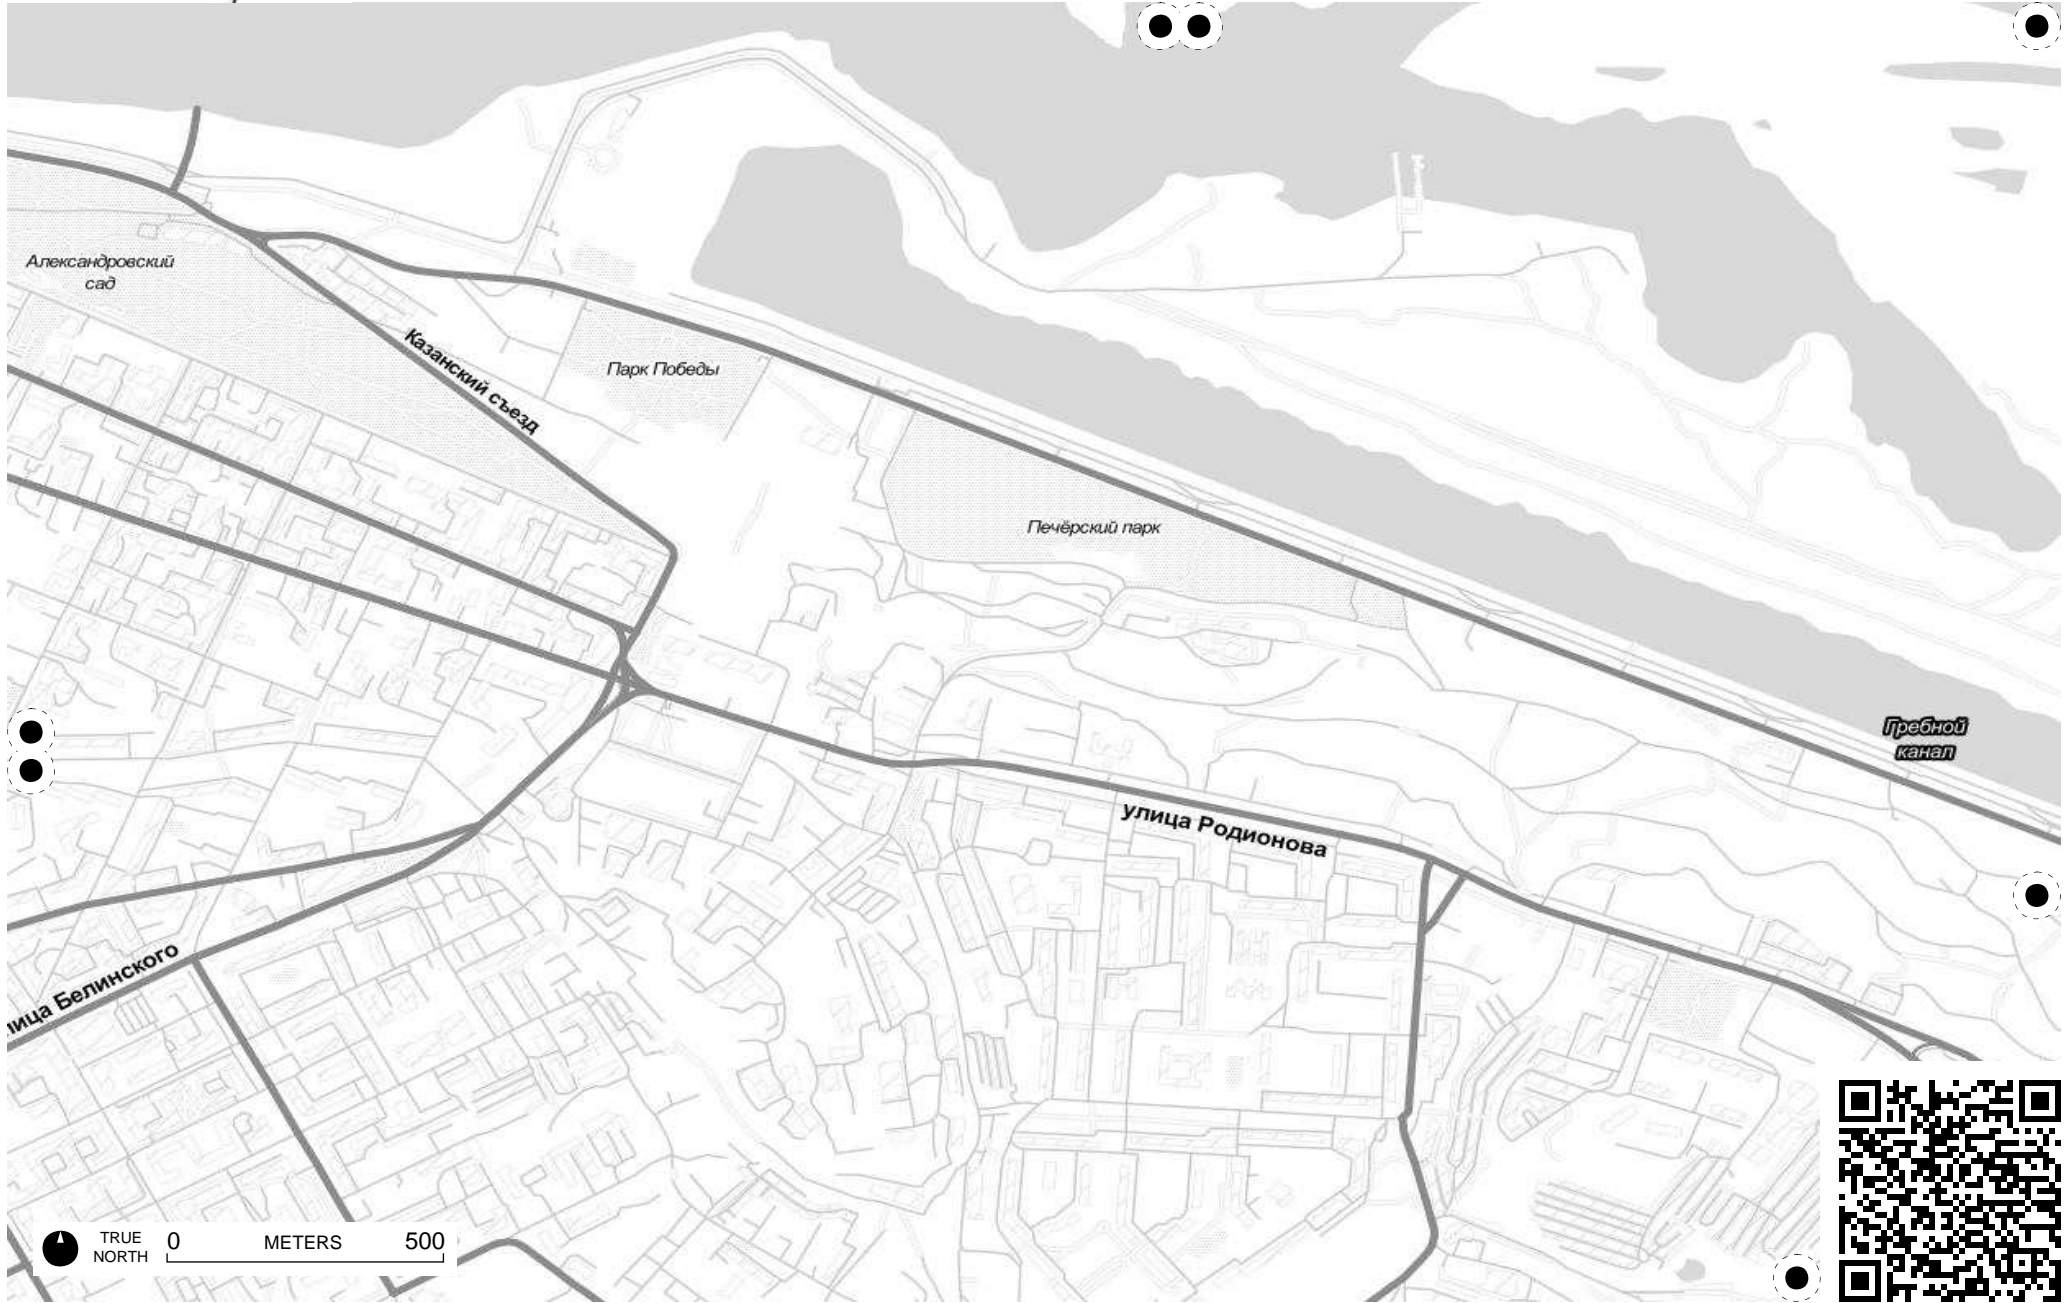

TRUE NORTH 0 KILOMETERS 2

TRUE NORTH 0 METERS 500

Field Papers

Untitled

<http://fieldpapers.org/atlas/3mfmnt1/B3>

Третье озеро

Новопокровское

TRUE NORTH 0 METERS 500

Field Papers

Untitled

<http://fieldpapers.org/atlasses/3mfmnt11/C3>

TRUE NORTH 0 METERS 500