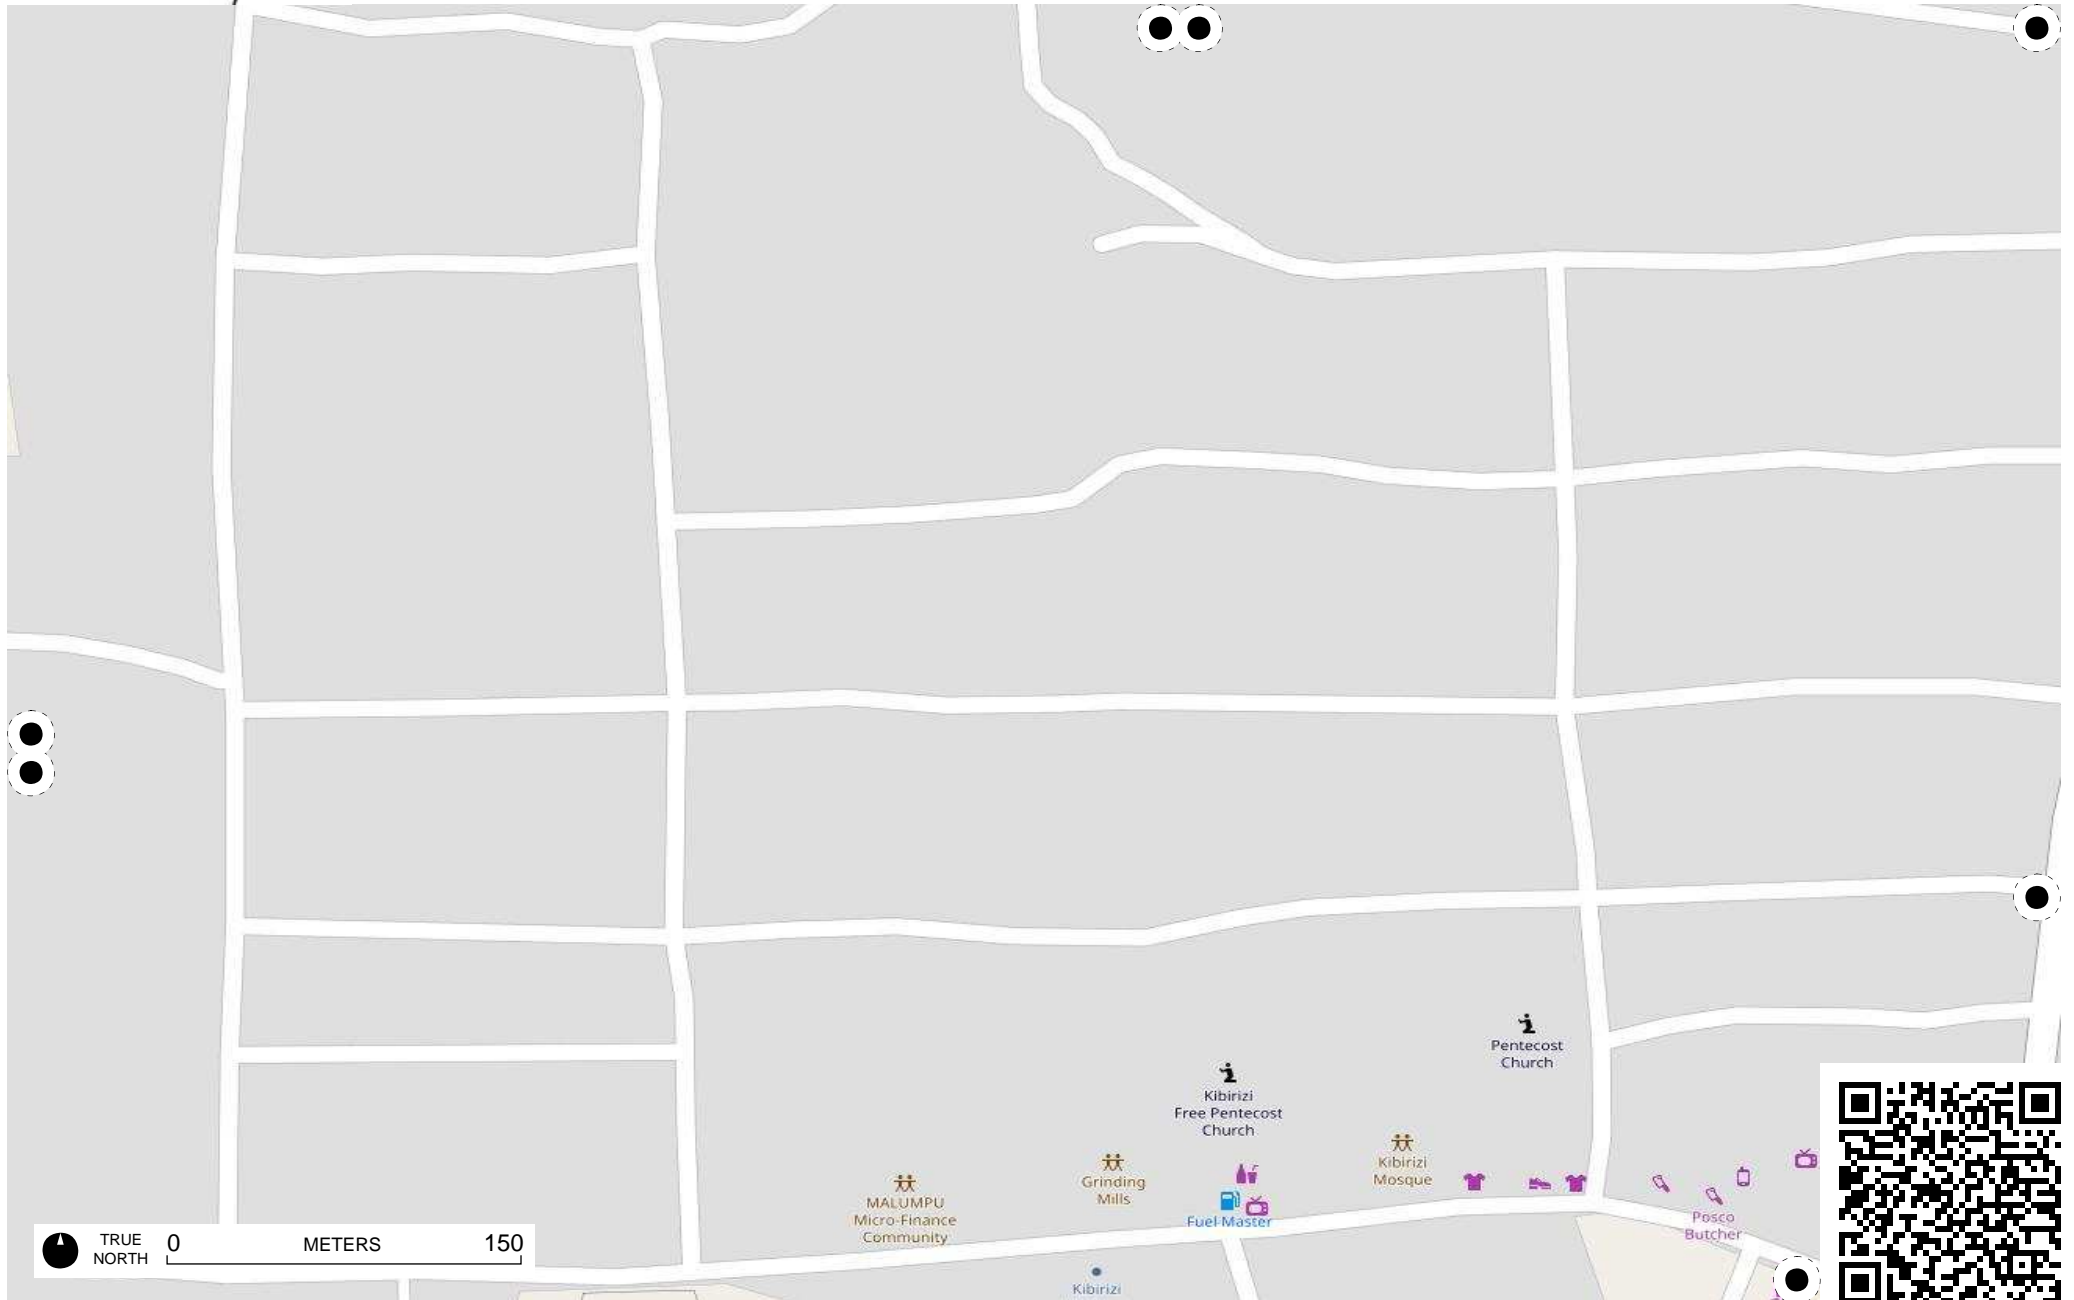

TRUE NORTH 0 150 METERS

# Field Papers

Kigoma North

<http://fieldpapers.org/atlas/3ltub5qa/A3>

# Field Papers

Kigoma North

<http://fieldpapers.org/atlas/3ltub5qa/B2>

TRUE NORTH 0 METERS 150

# Field Papers

Kigoma North

<http://fieldpapers.org/atlas/3ltub5qa/C2>