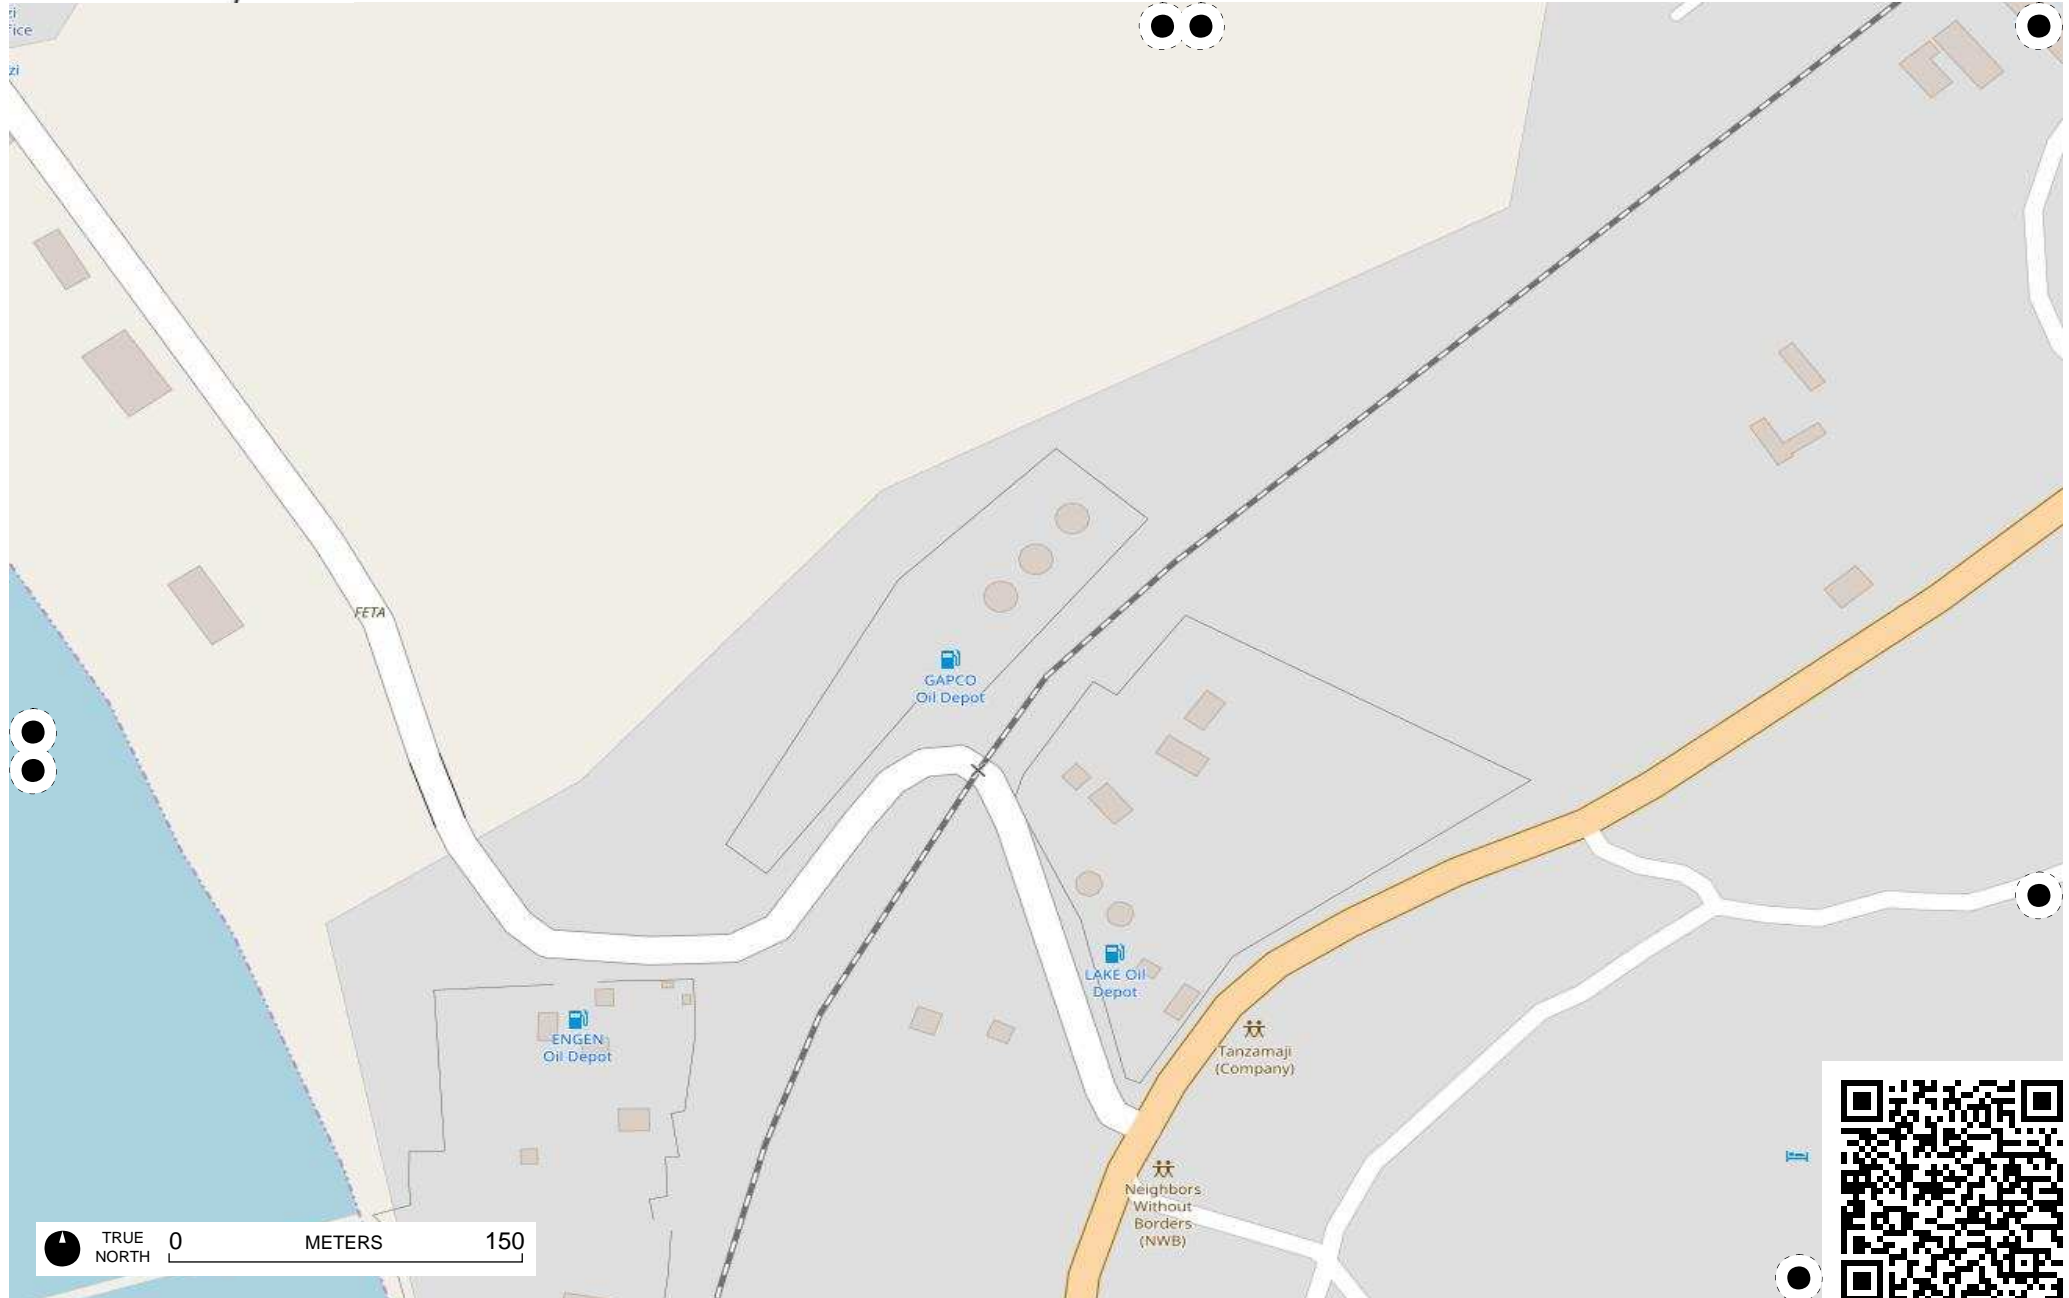

# Field Papers

Kigoma North

<http://fieldpapers.org/atlas/3ltub5qa/B2>

TRUE NORTH 0 METERS 150

# Field Papers

Kigoma North

<http://fieldpapers.org/atlas/3ltub5qa/C2>