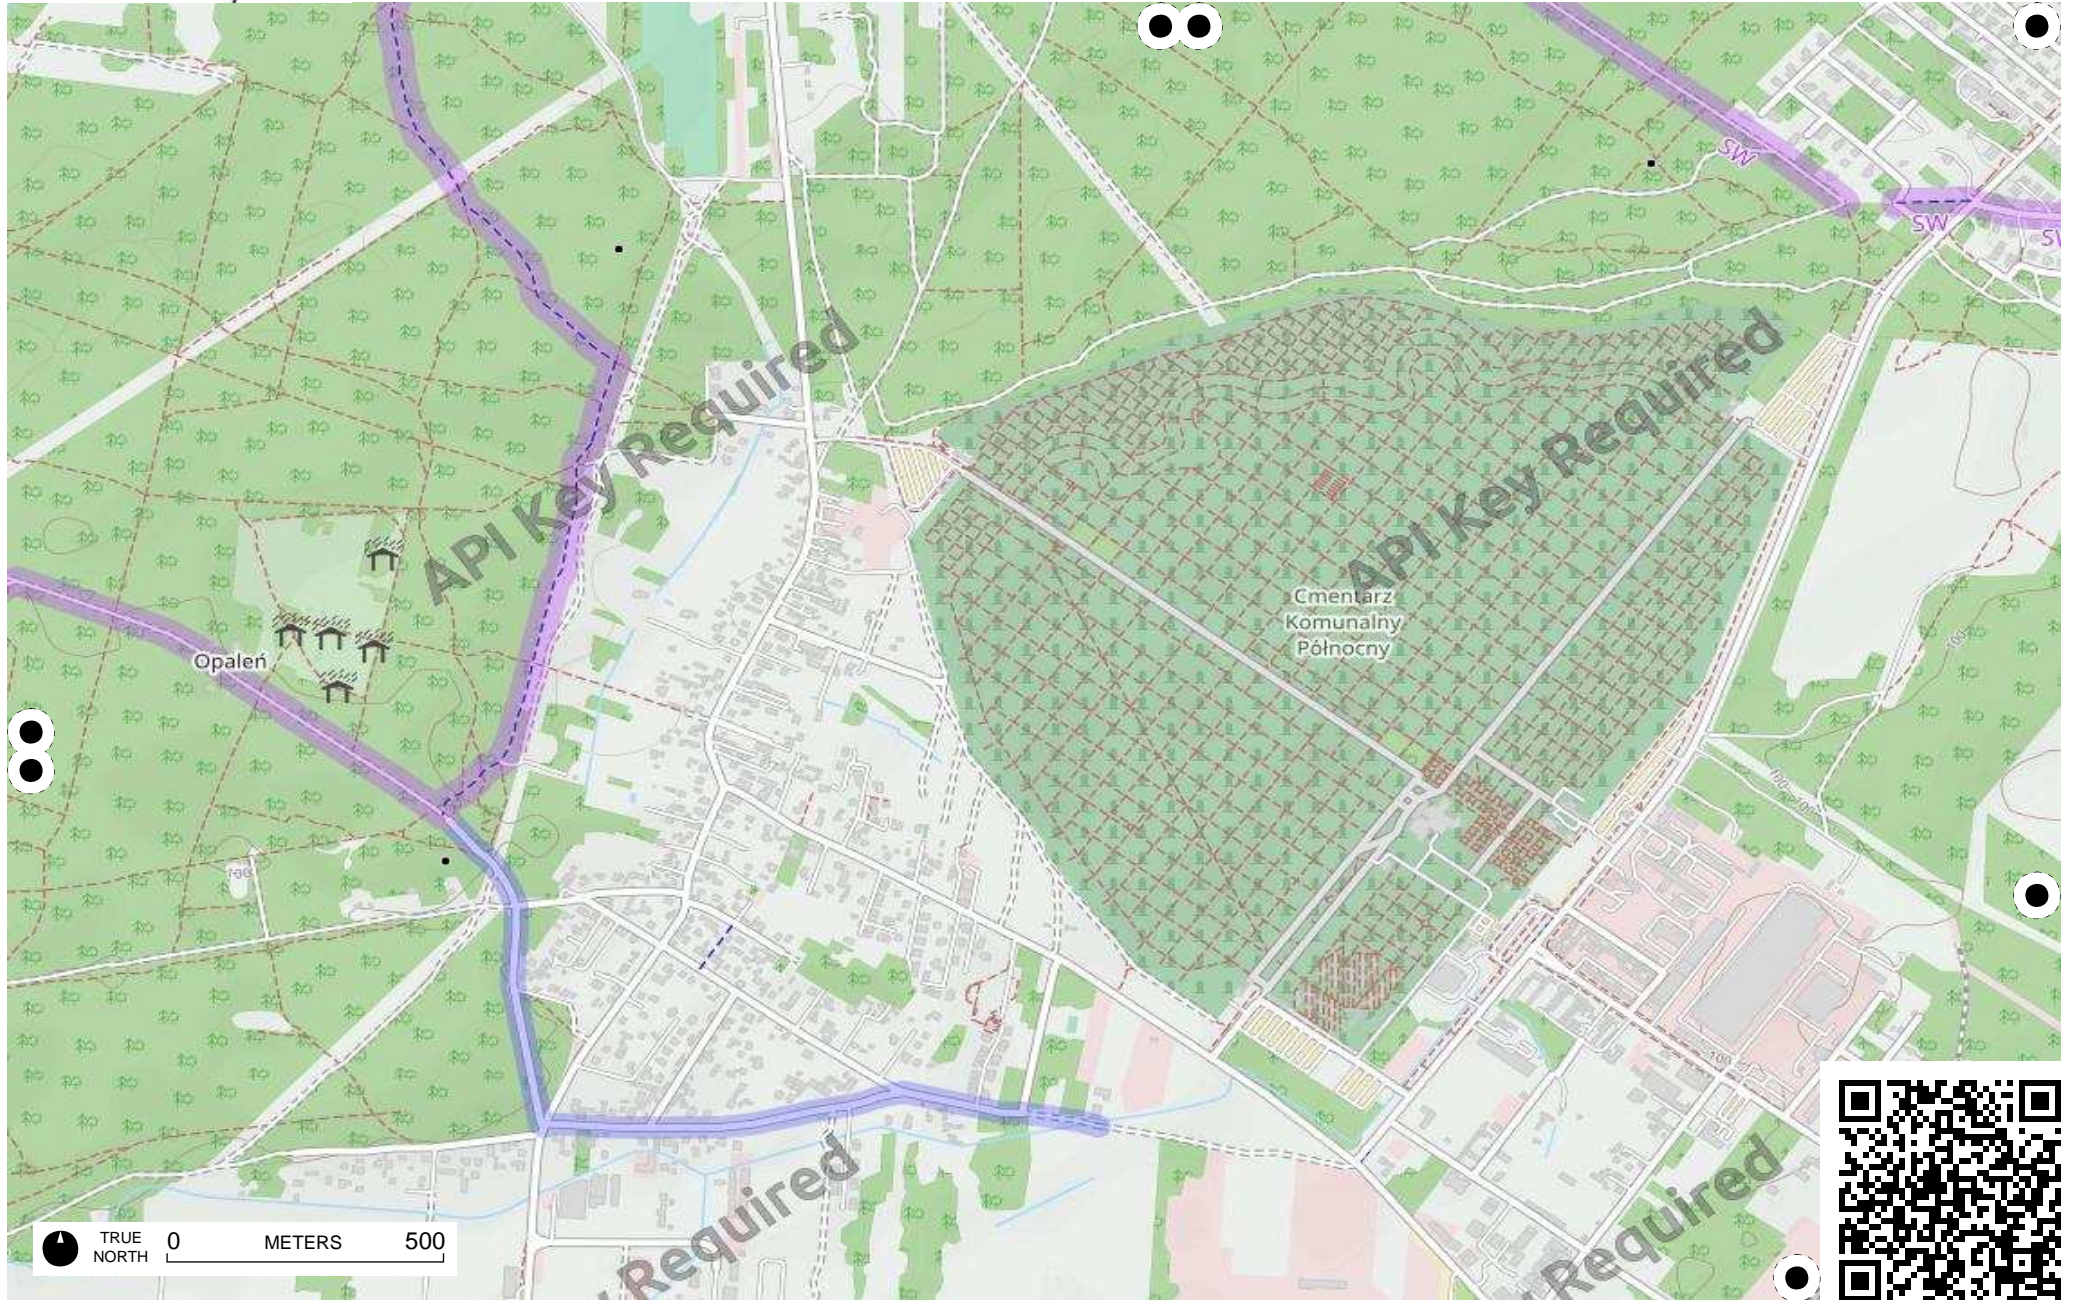

TRUE NORTH 0 KILOMETERS 2

TRUE NORTH 0 METERS 500

# Field Papers

Warsaw NorthWest

<http://fieldpapers-web.herokuapp.com/atlas/3ks36e30/A3>