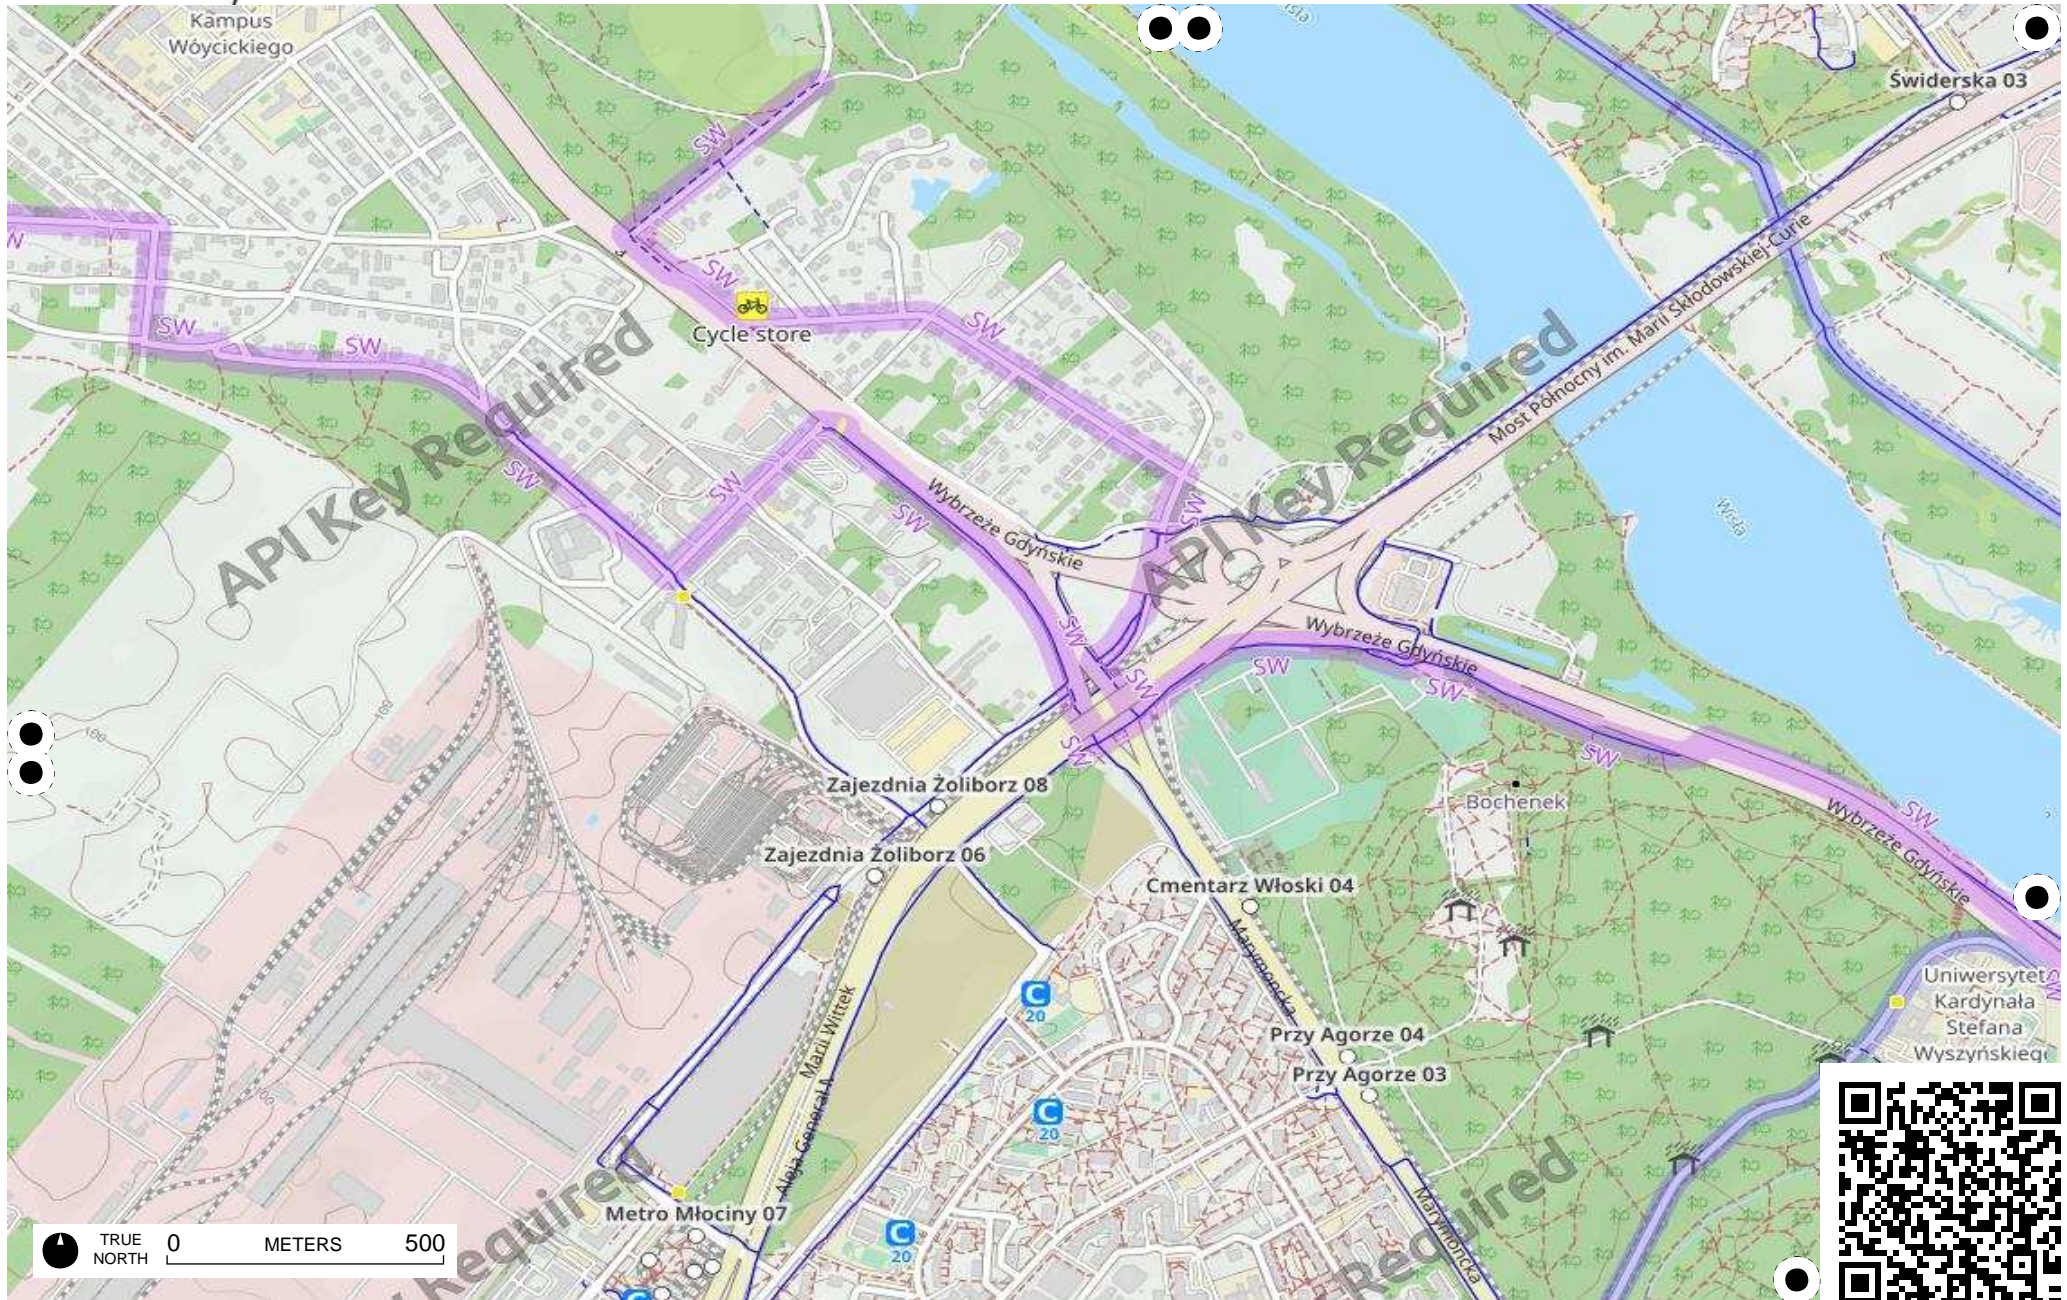

TRUE NORTH 0 KILOMETERS 2

TRUE NORTH 0 METERS 500

# Field Papers

Warsaw NorthWest

<http://fieldpapers-web.herokuapp.com/atlas/3ks36e30/A3>