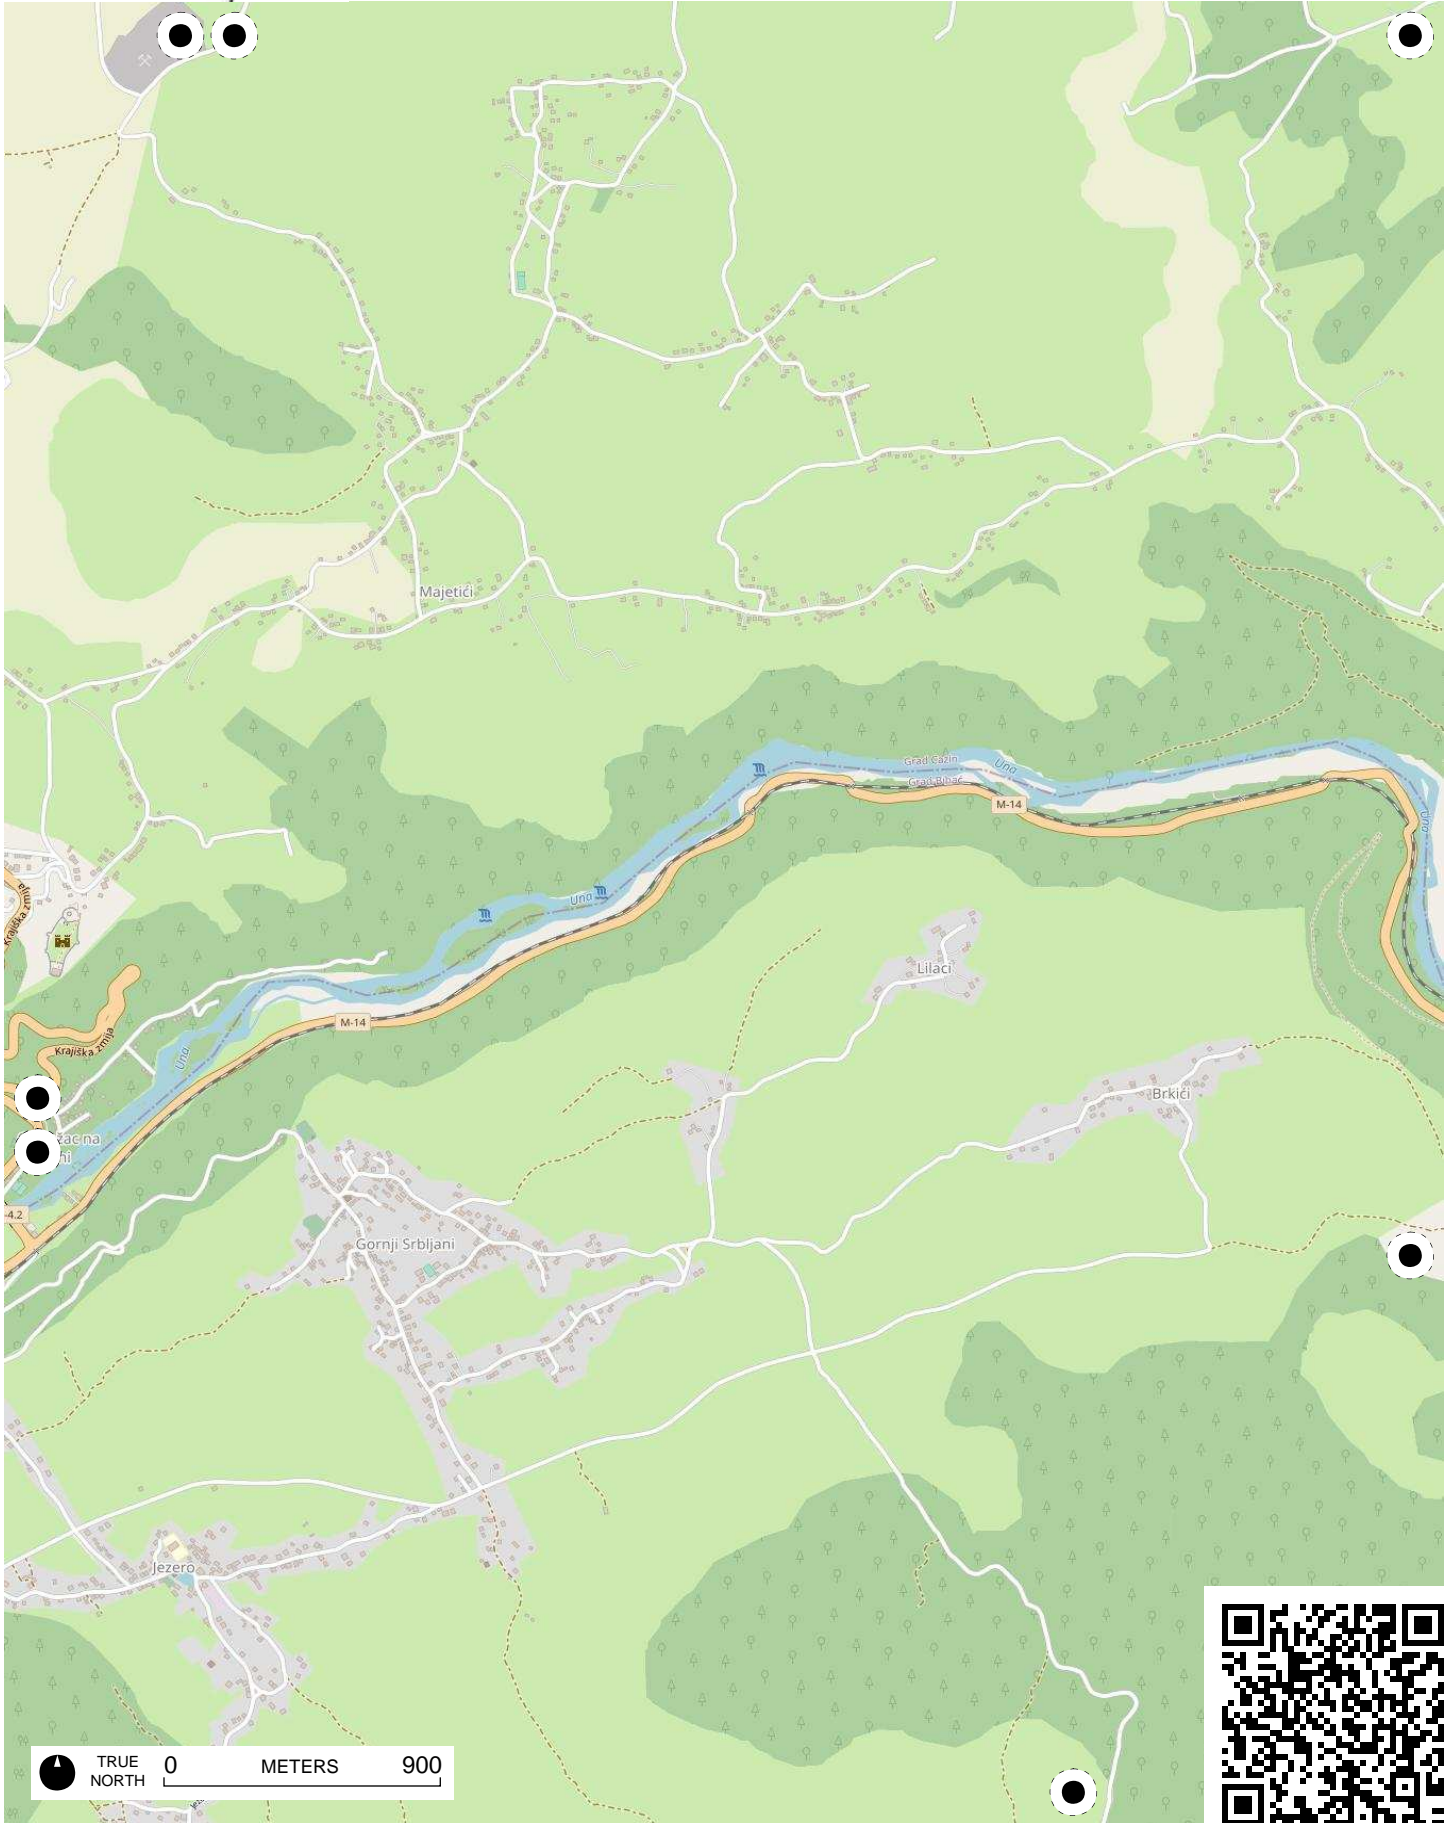

Bosna i Hercegovina / Bosnia & Herzegovina

TRUE NORTH 0 METERS 900