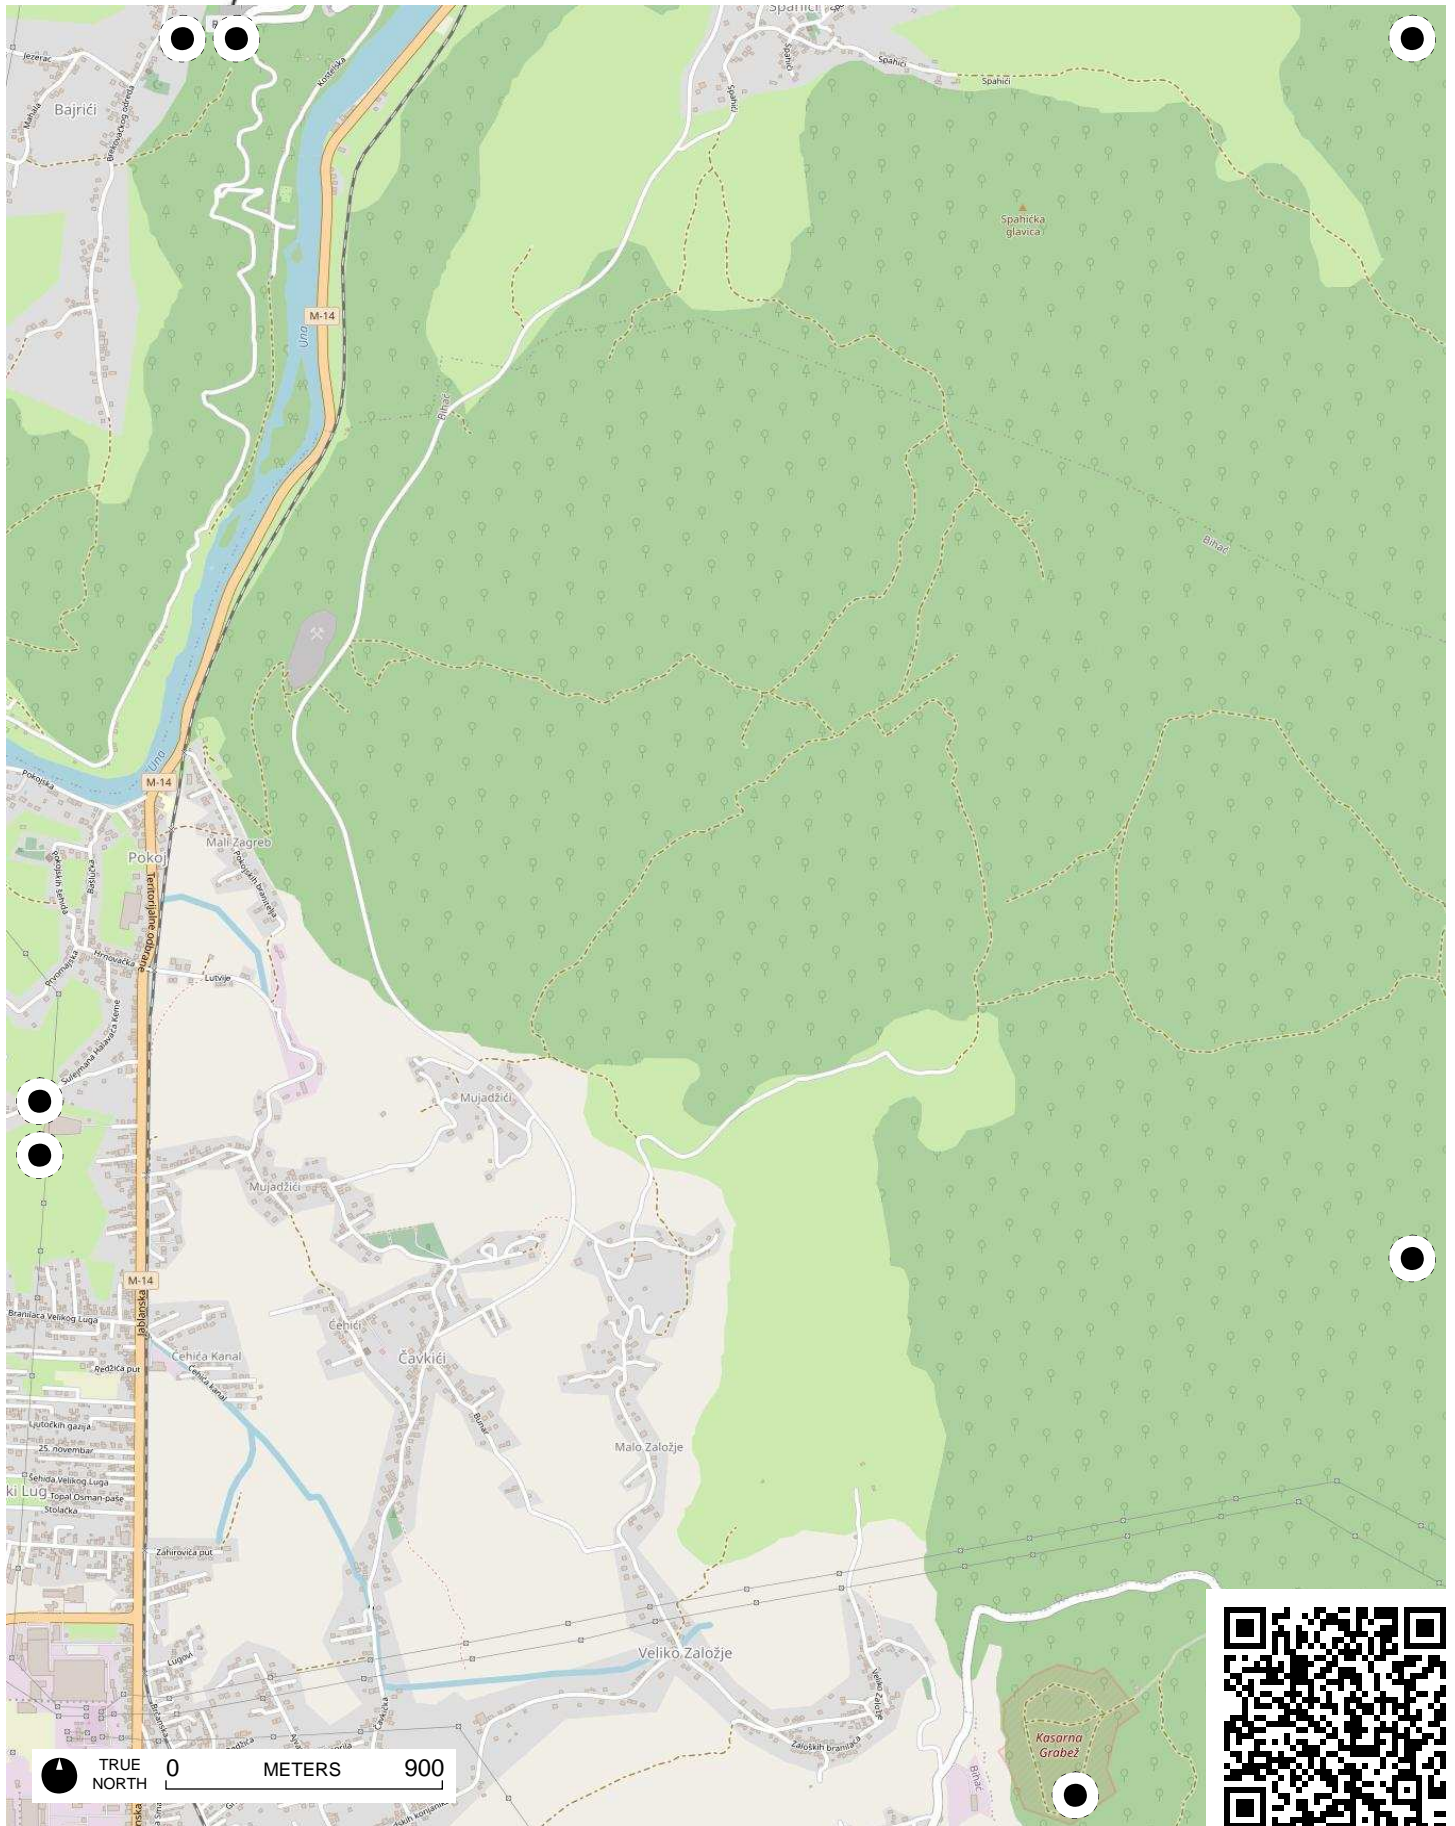

Bosna i Hercegovina / Bosnia & Herzegovina

TRUE NORTH 0 METERS 900