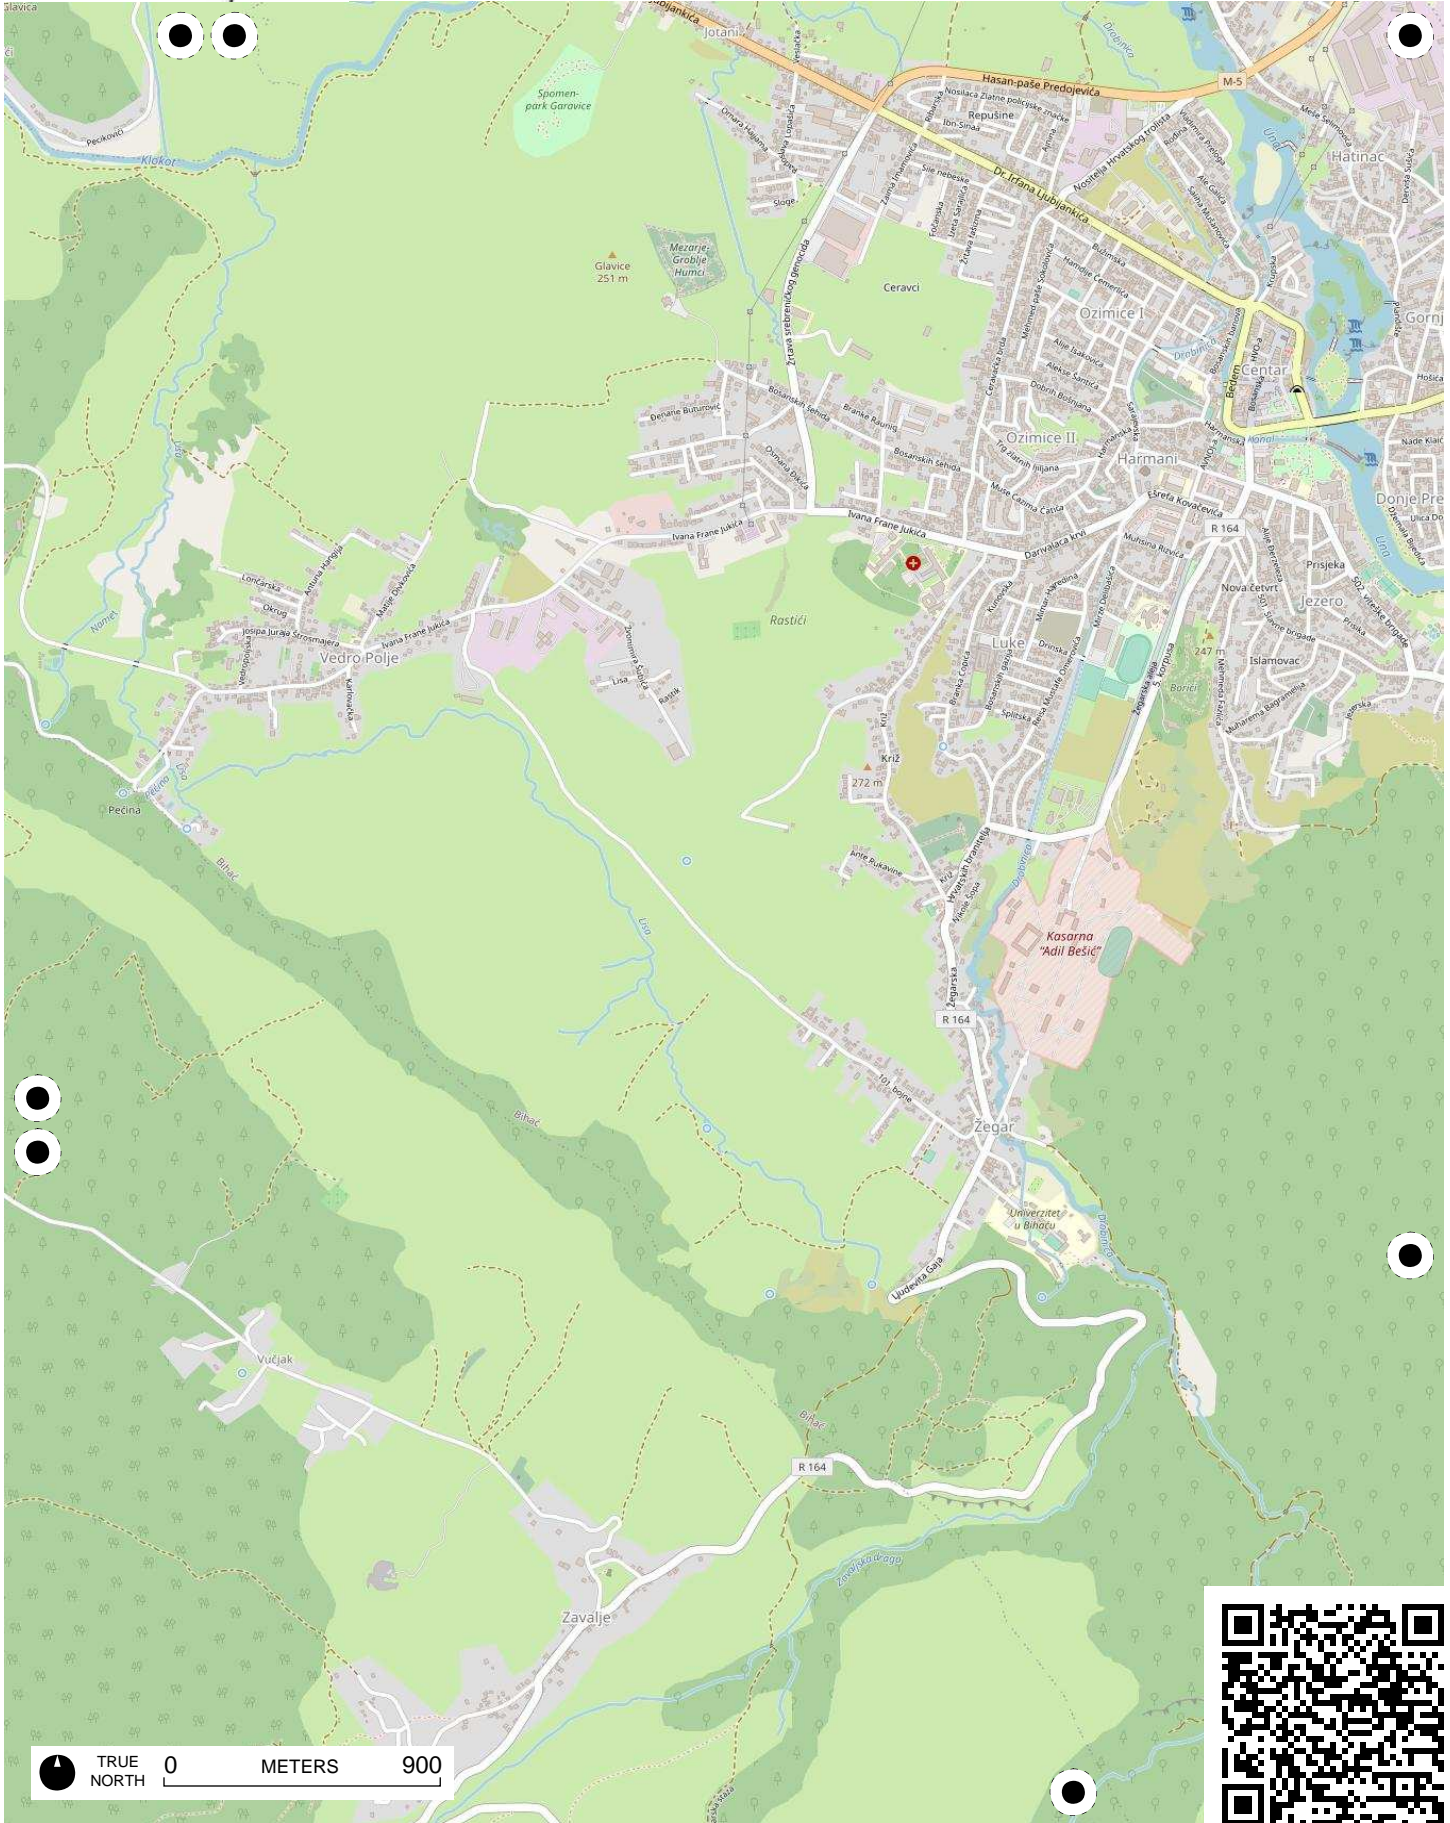

Bosna i Hercegovina / Bosnia & Herzegovina

TRUE NORTH 0 METERS 900