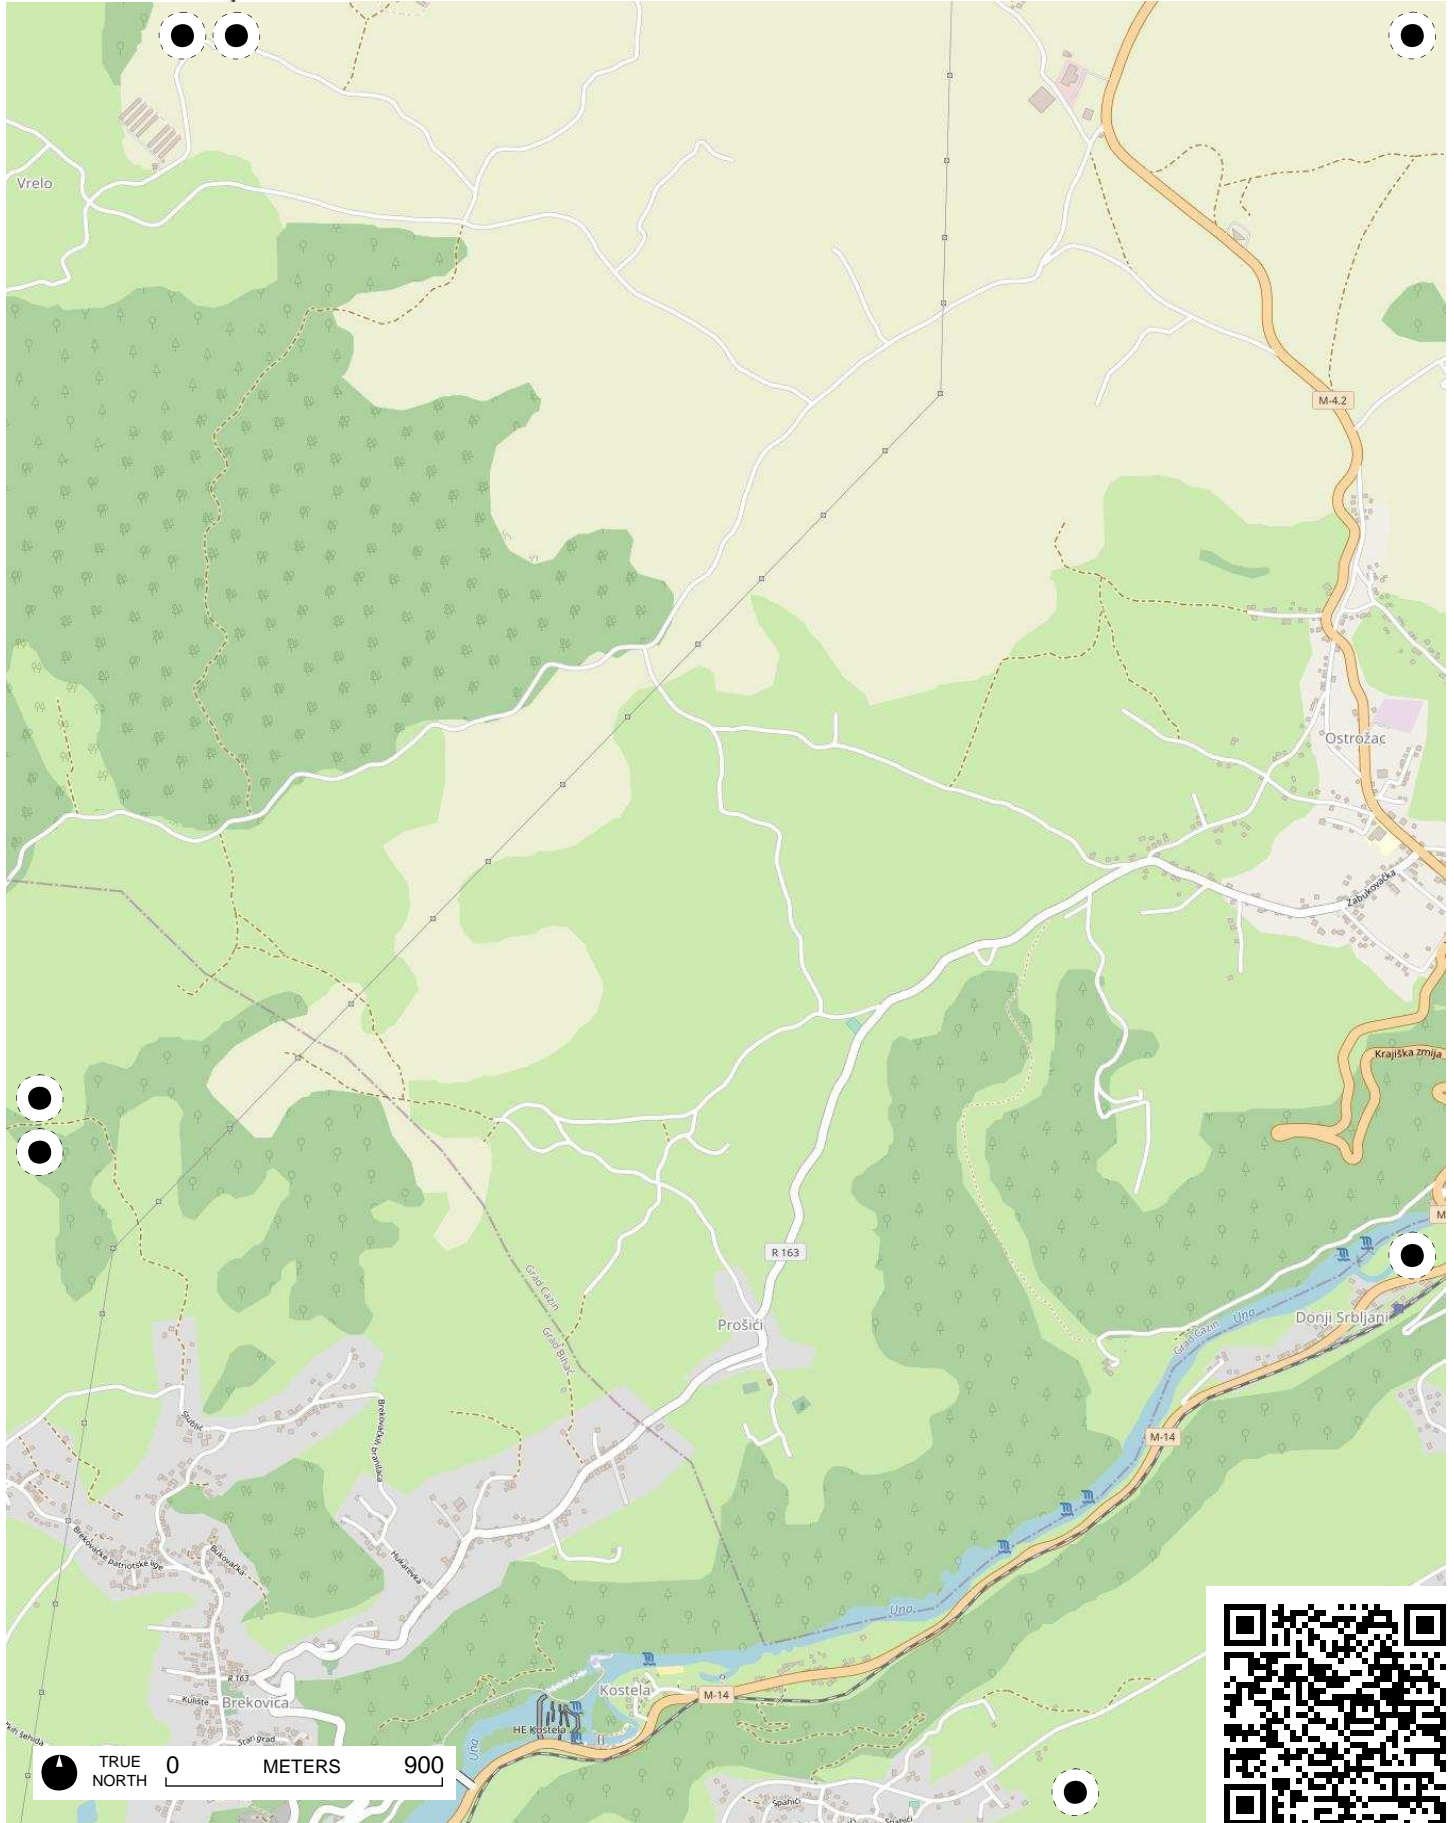

Bosna i Hercegovina / Bosnia & Herzegovina

TRUE NORTH 0 METERS 900