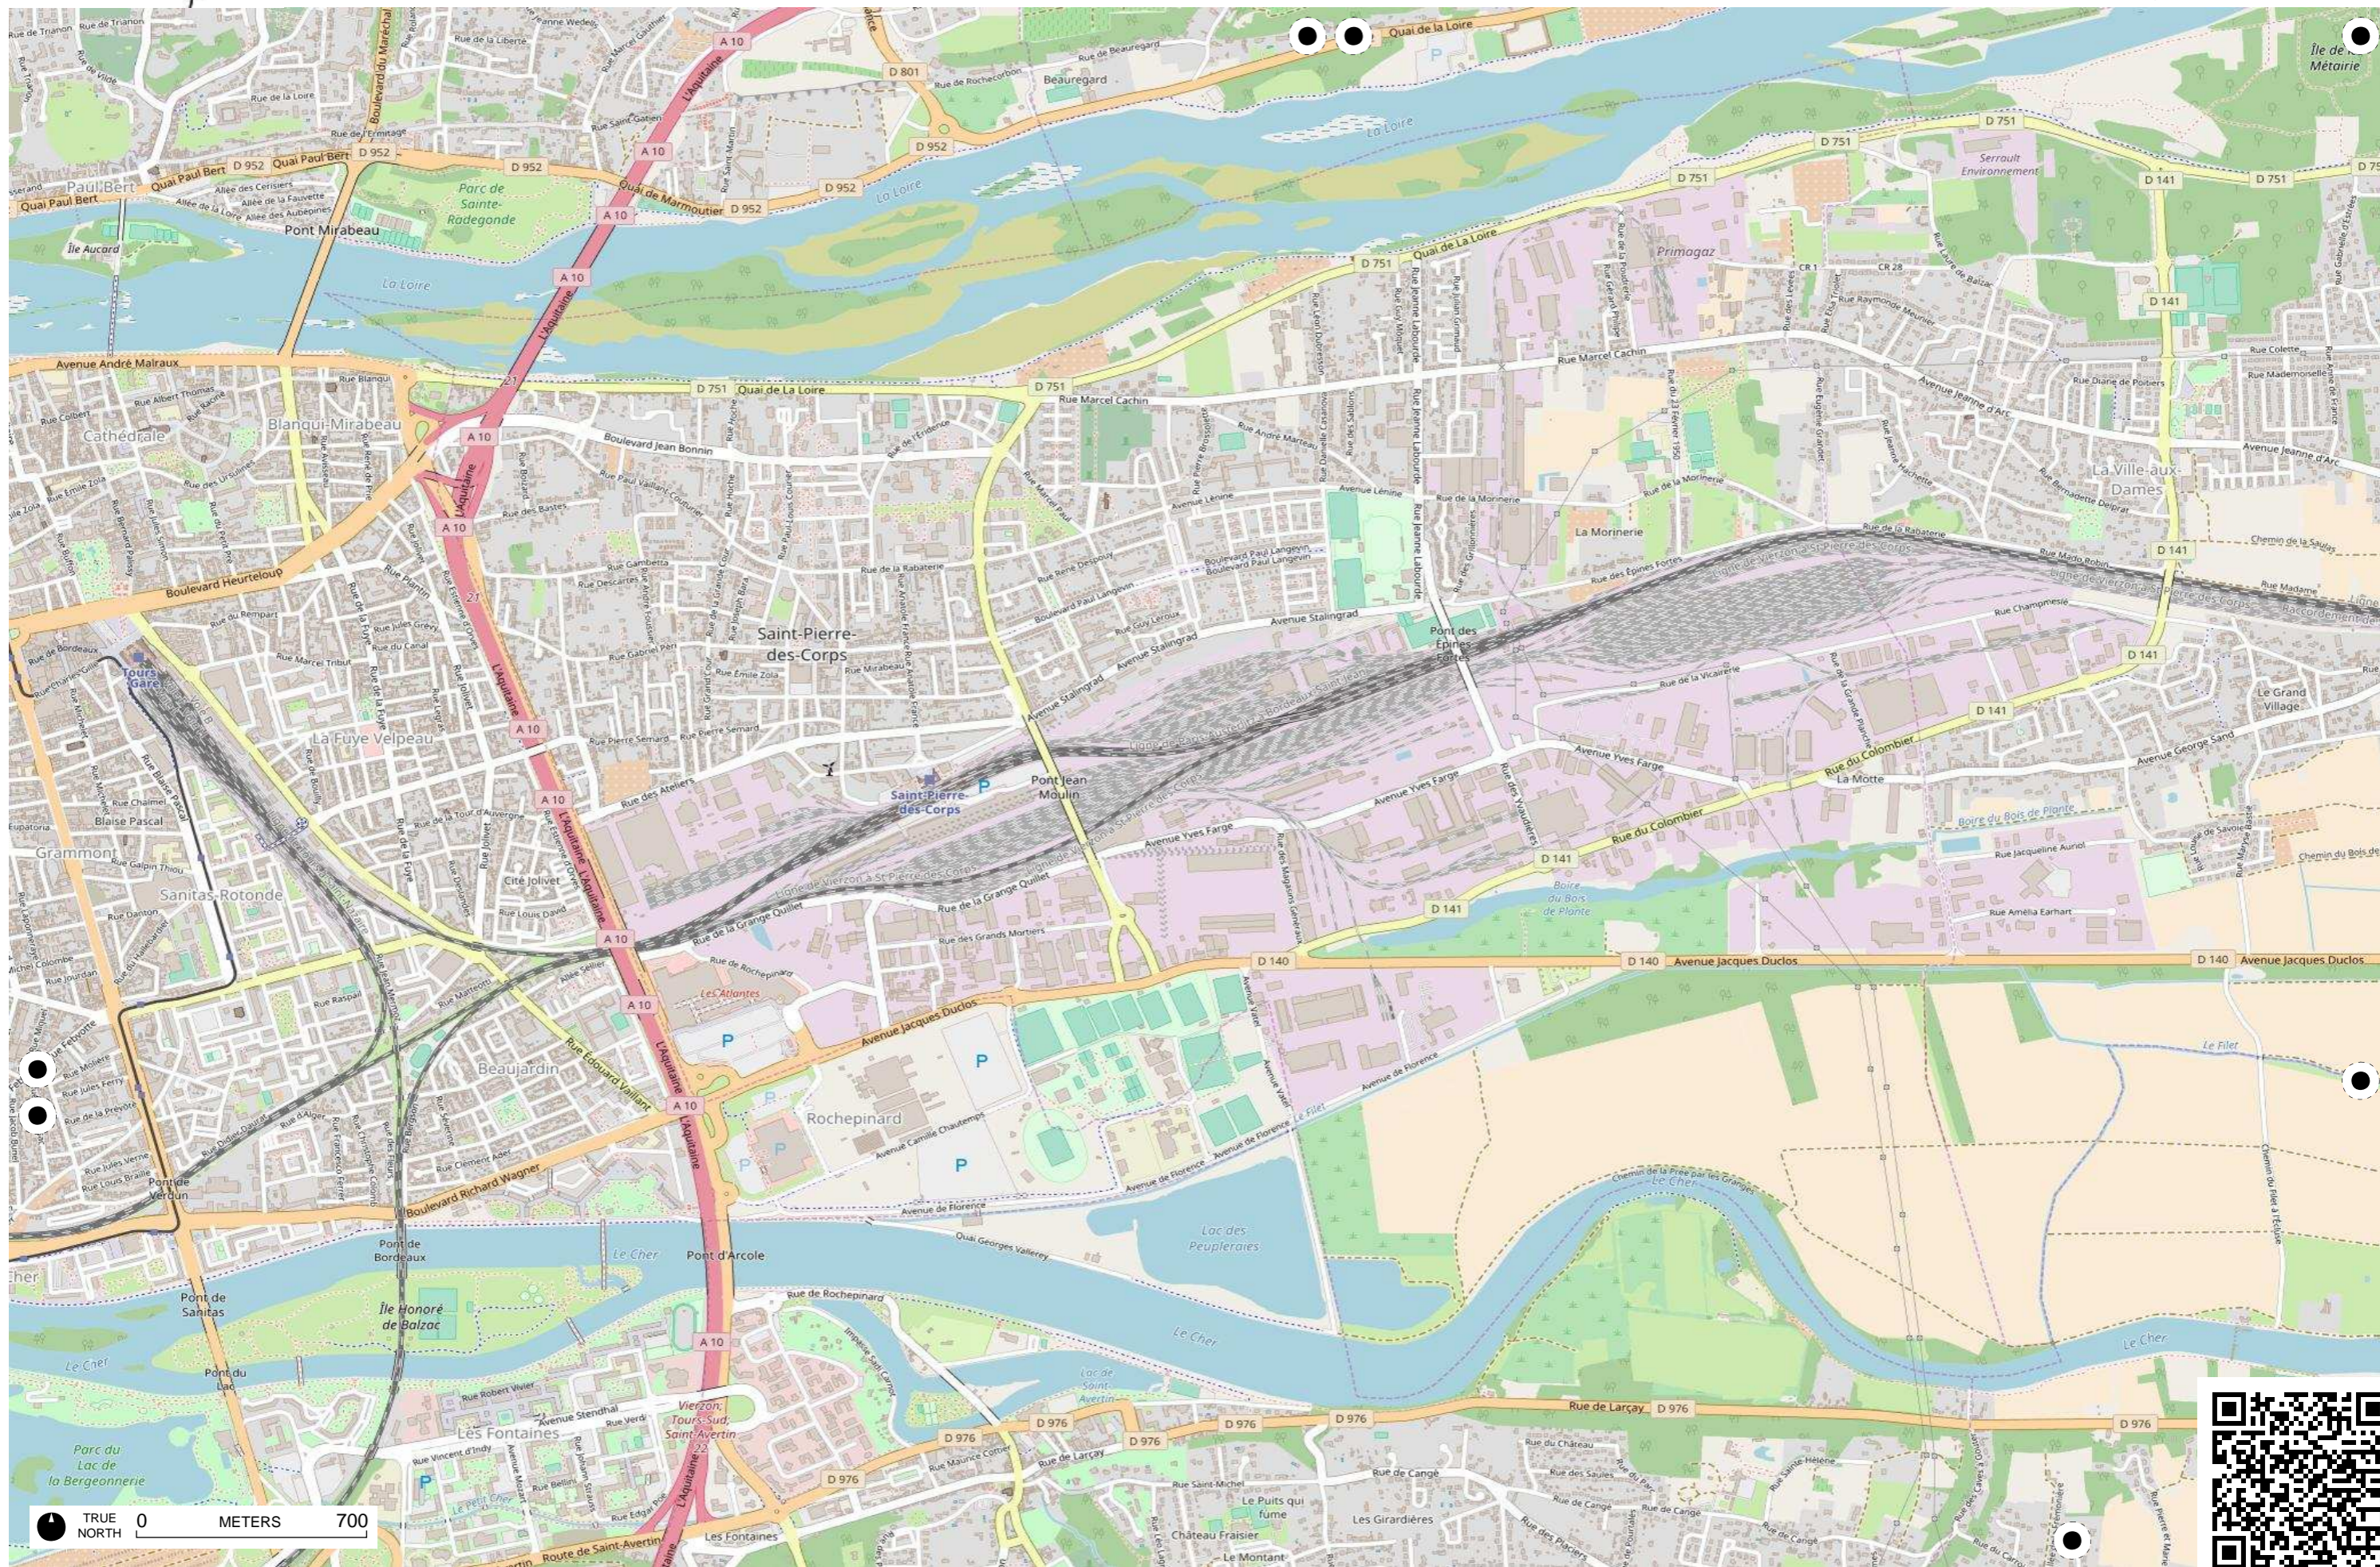

TRUE NORTH 0 KILOMETERS 3

TRUE NORTH 0 METERS 700